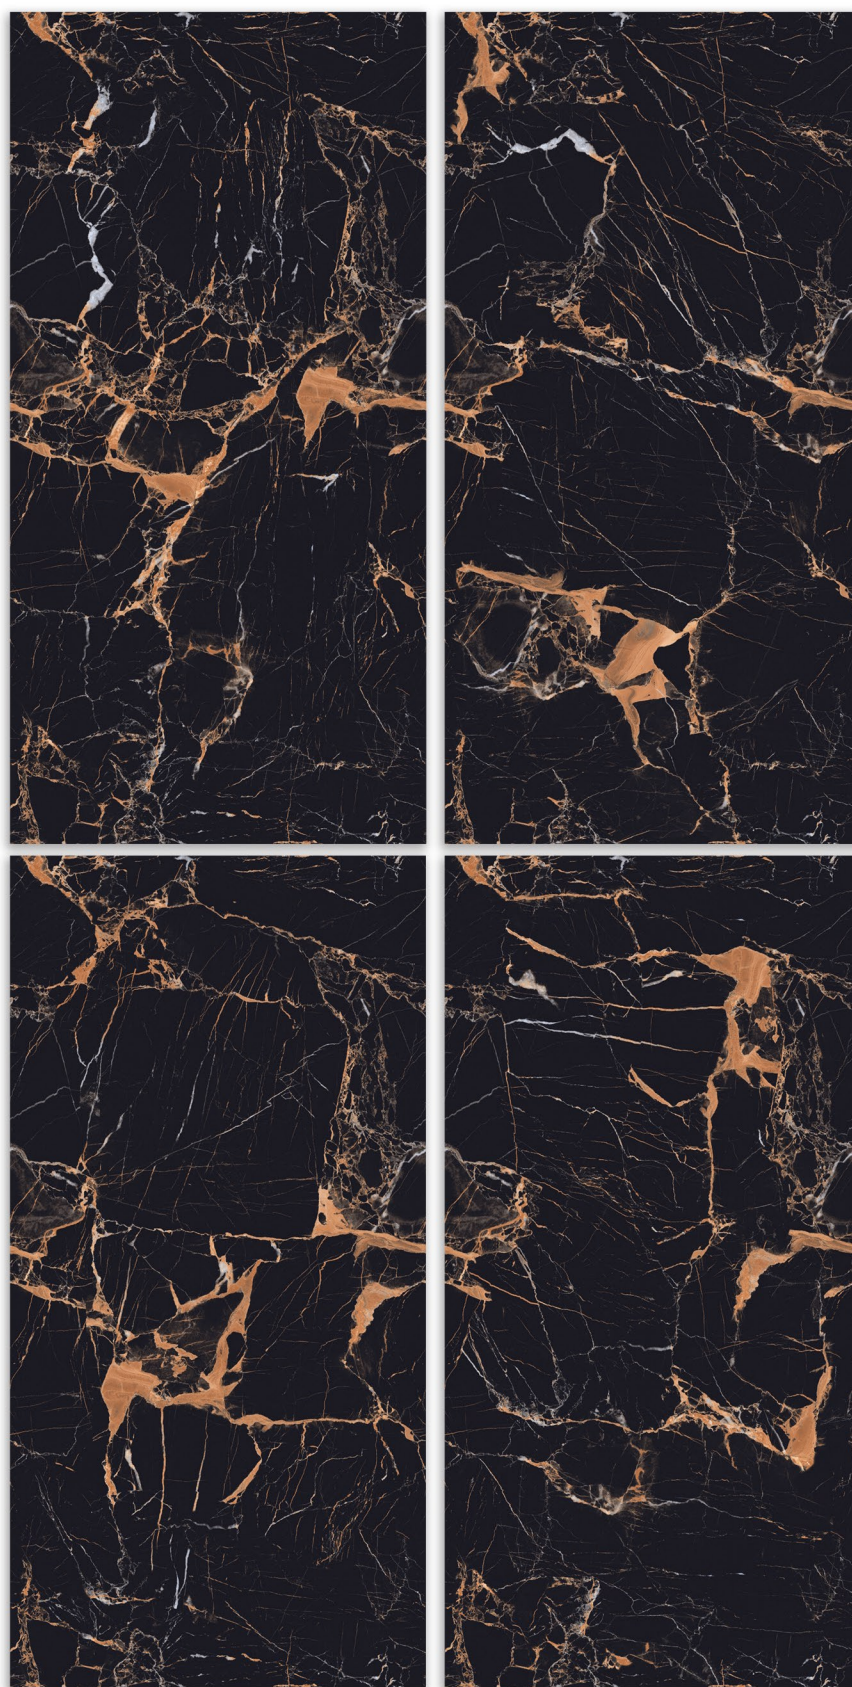

END_ITALINO PORTRO

Protection
Protezione

Fireproof
Fireproof

Durability
Durabilità

Easy Installation
Facilità di posa

RANDOM
FACE-4