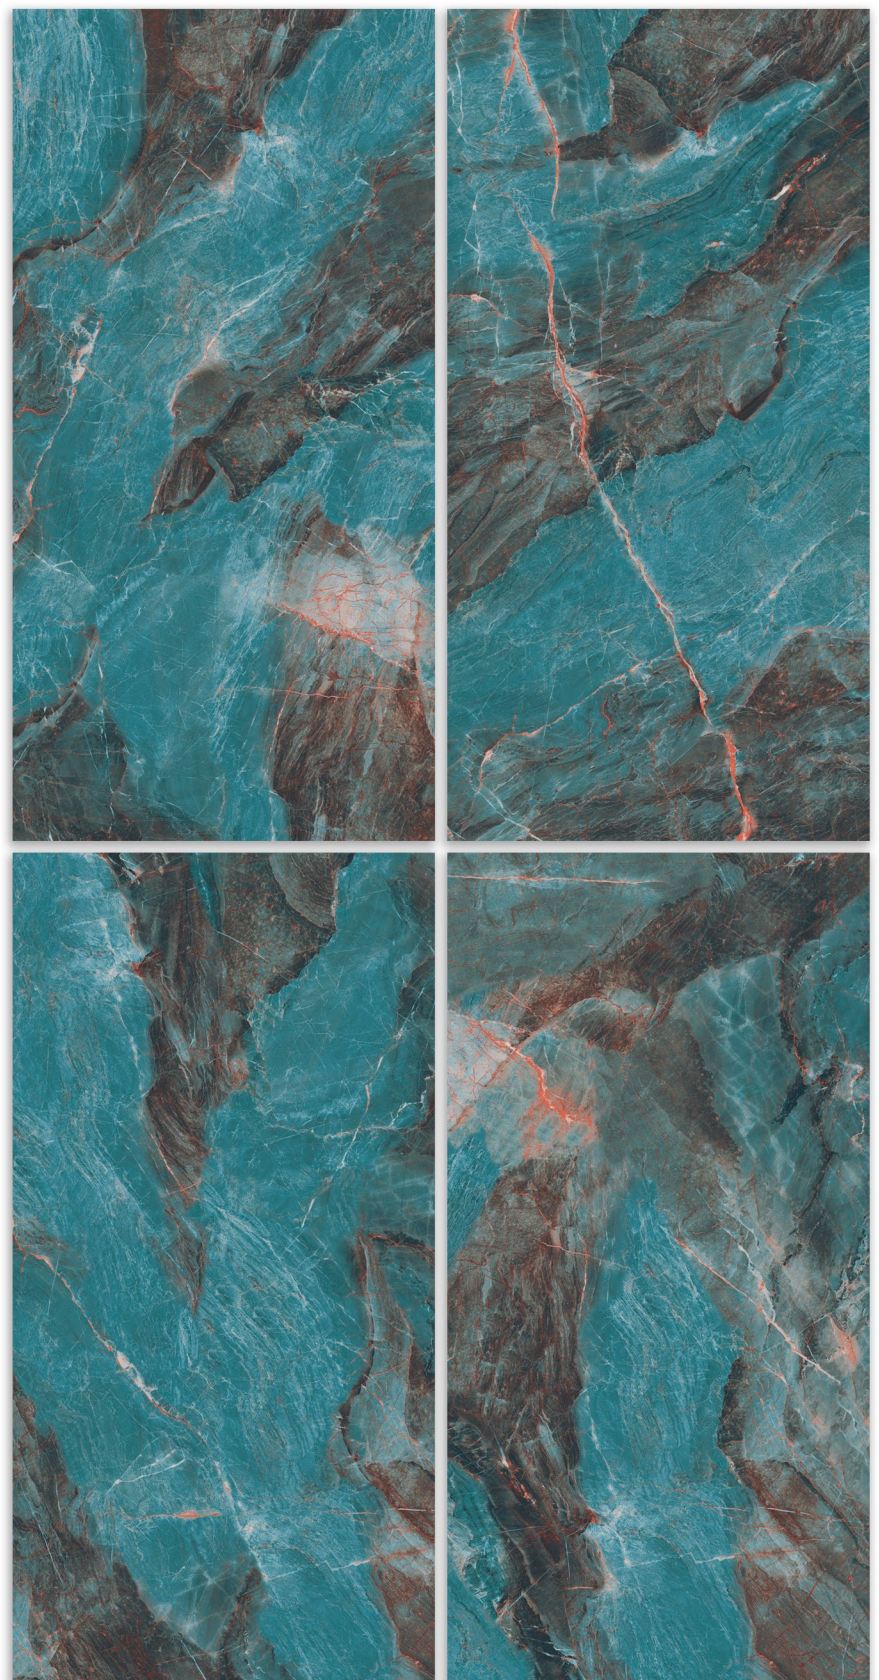

POSCO TEAL

Protection
Protezione

Fireproof
Fireproof

Durability
Durabilità

Easy Installation
Facilità di posa

RANDOM
FACE-4