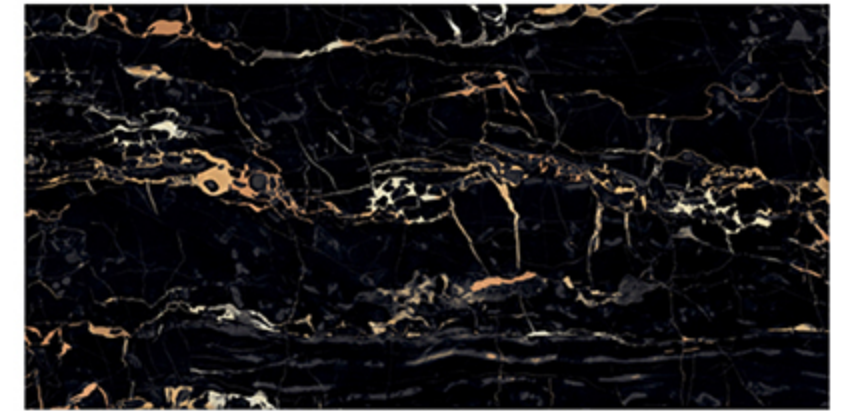

PORTORO BLACK

HIGH GLOSSY
FINISH

600x1200
MM

PGVT