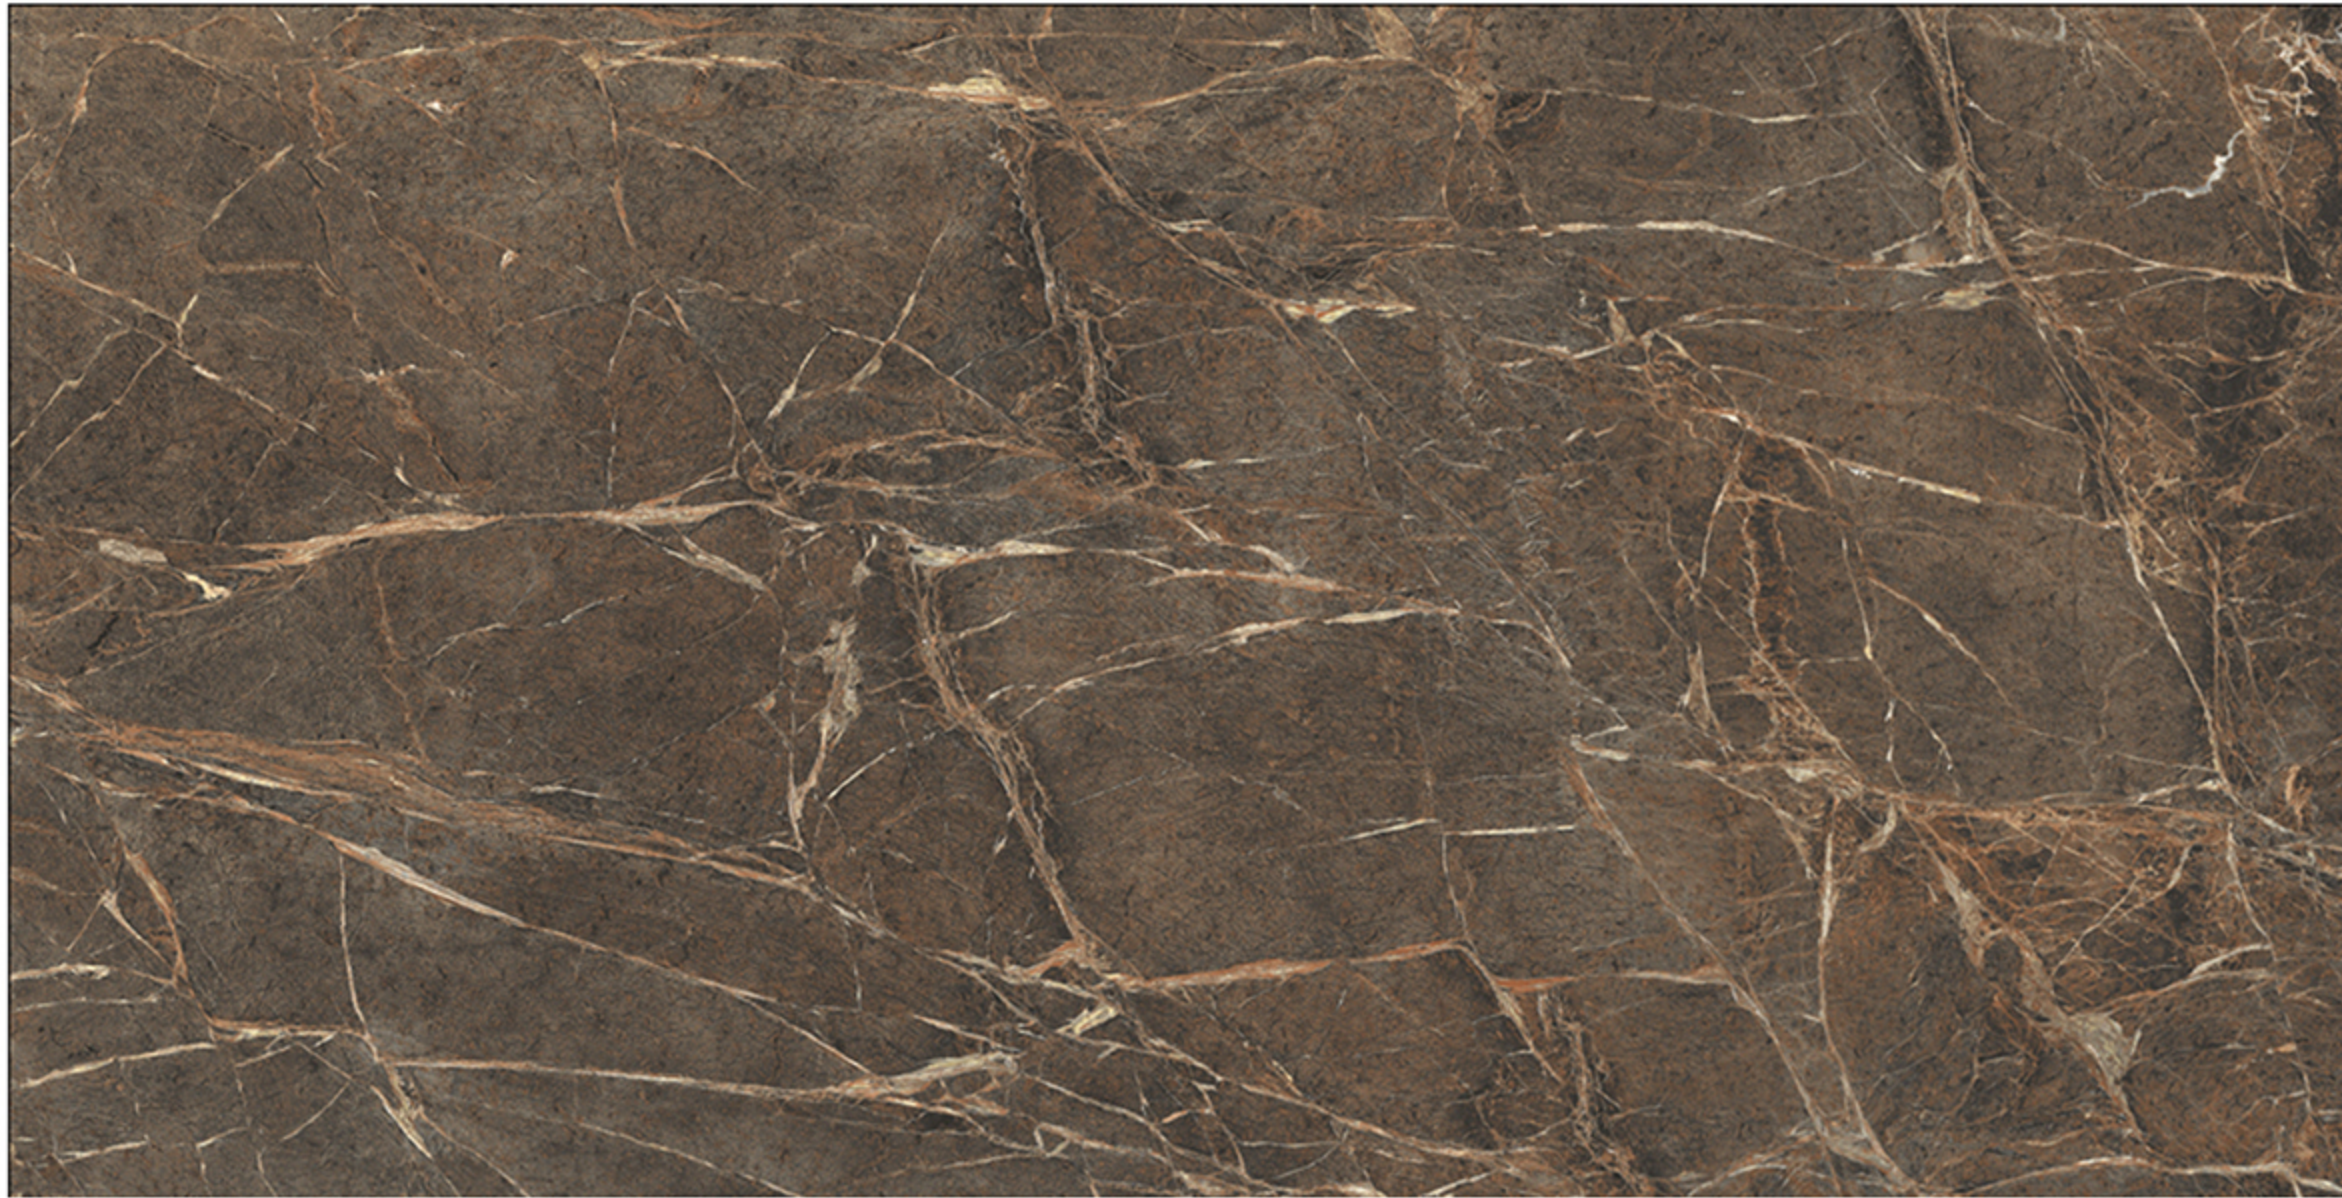

SPIDER BROWN

HIGH GLOSSY
FINISH

600x1200
MM

PGVT