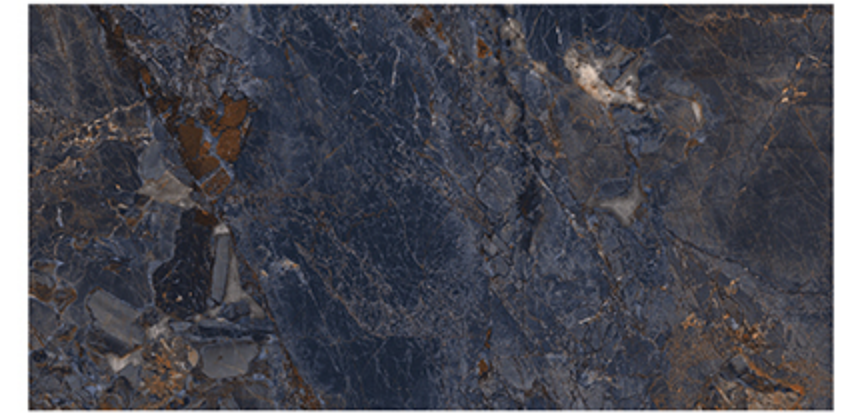

DIVINE BLUE

HIGH GLOSSY
FINISH

600x1200
MM

PGVT