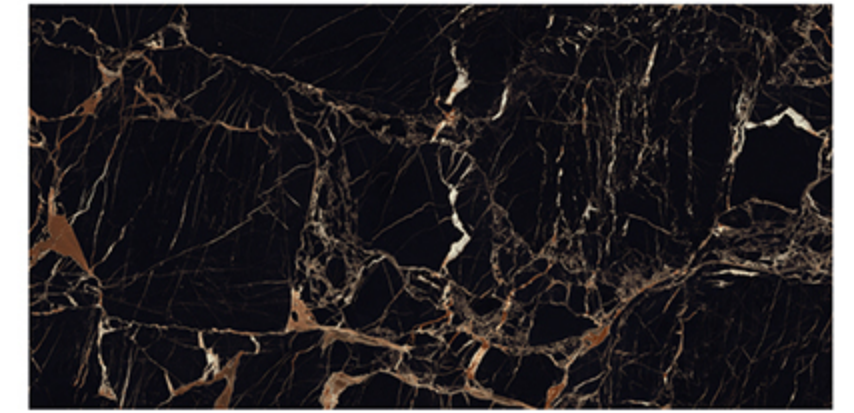

ZERO POROSITY
ENSURING
ANTI-FUNGOAL LIFE

SAGON BLACK

HIGH GLOSSY
FINISH

600x1200
MM

PGVT

monza
GRANITO

LIGHT
WEIGHT

FACADES