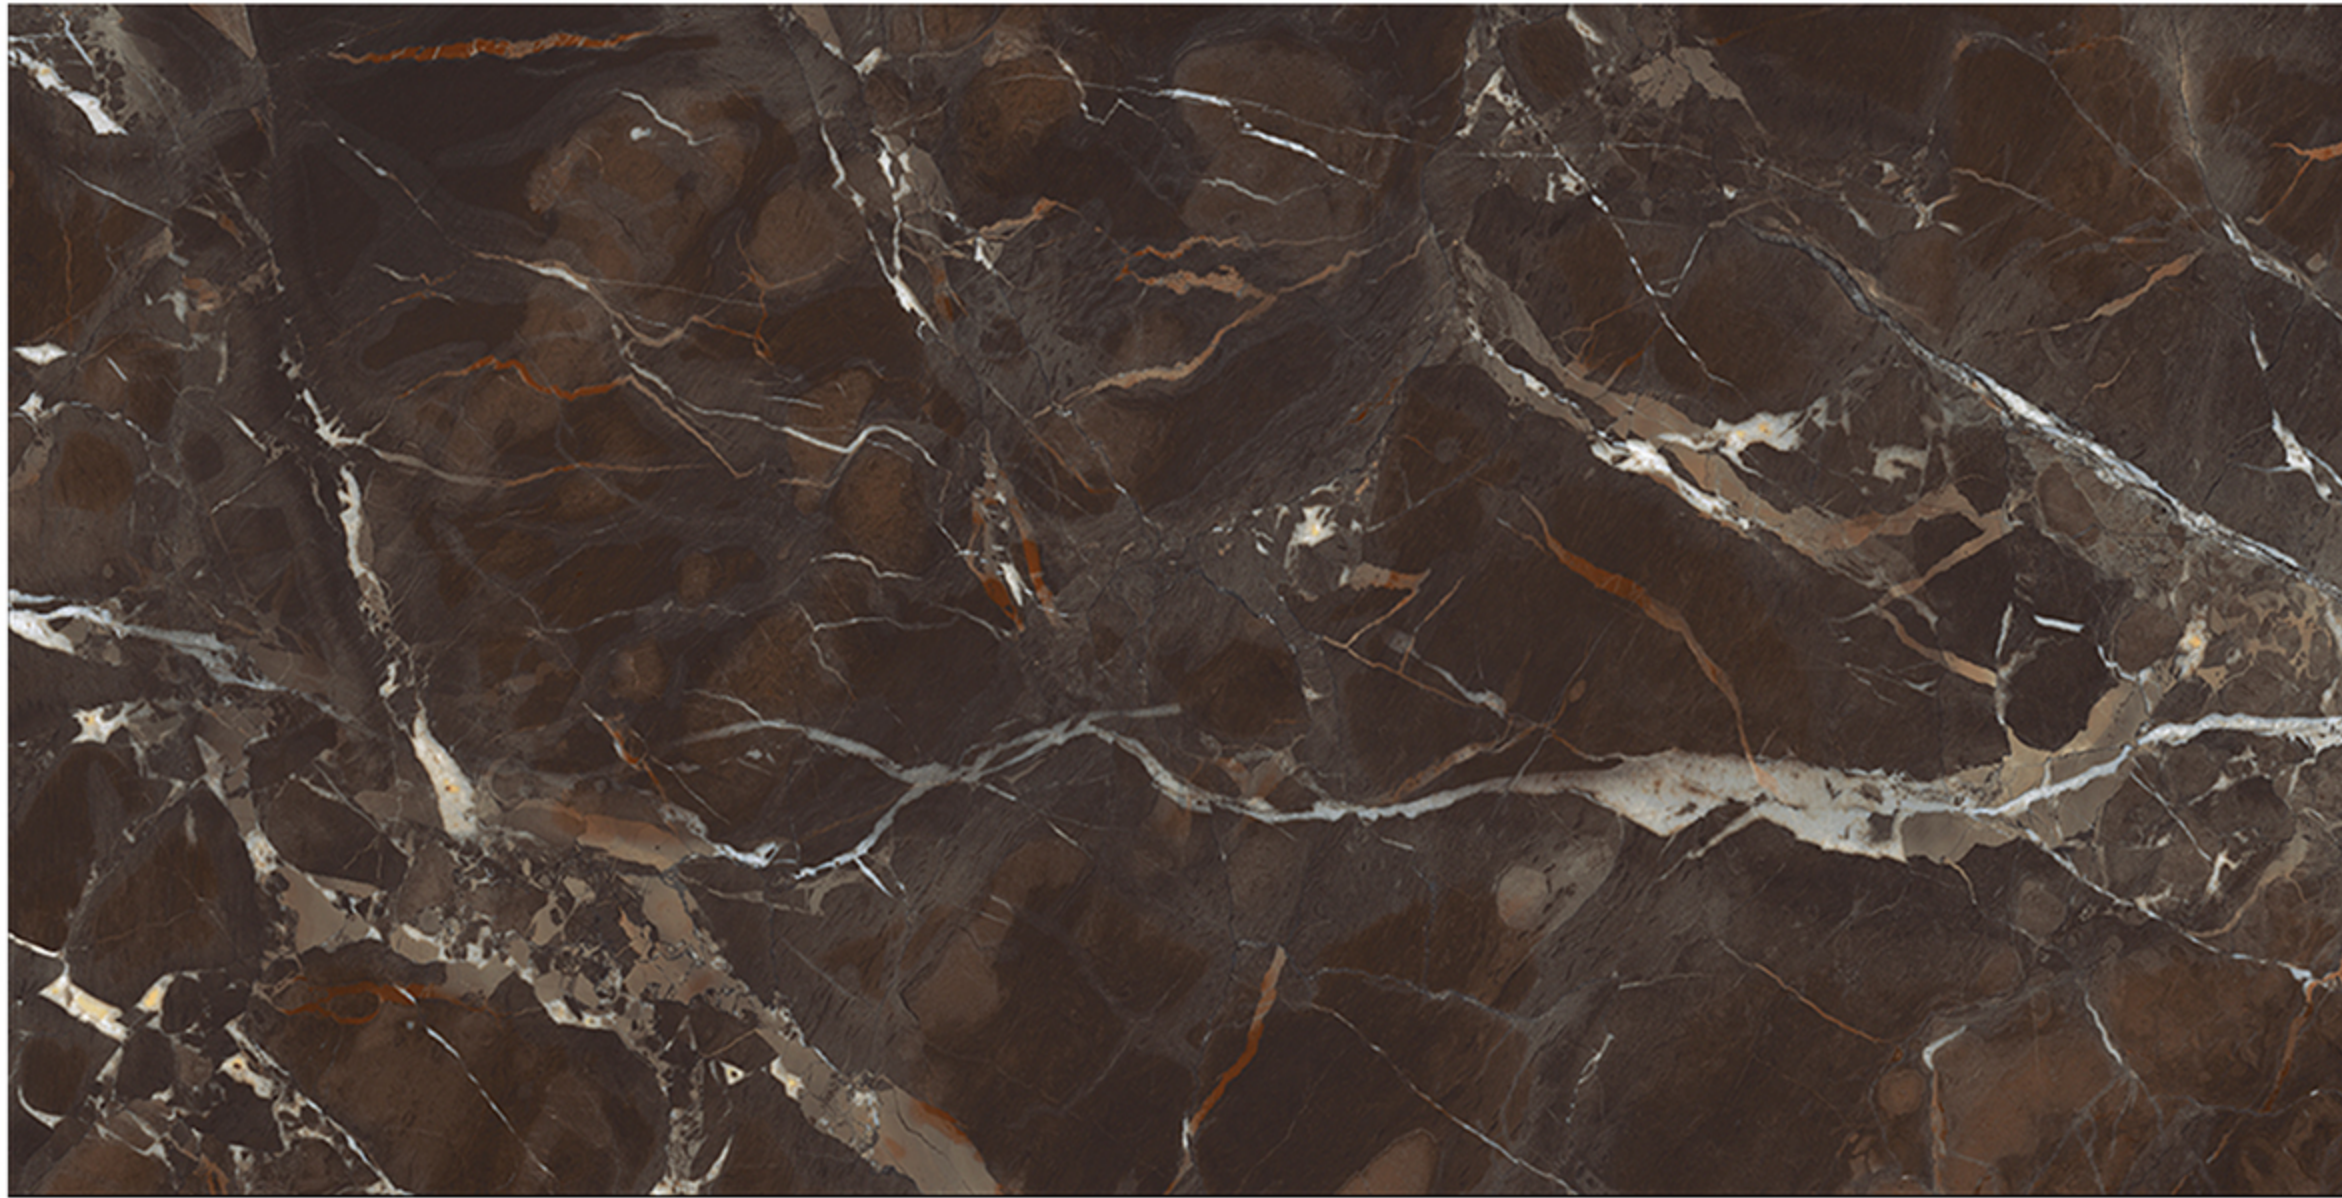

IRIS BROWN

HIGH GLOSSY
FINISH

600x1200
MM

PGVT