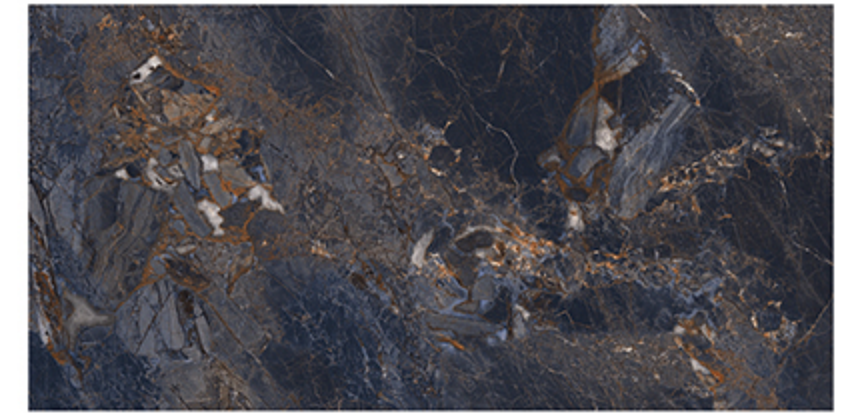

DIVINE BLUE

HIGH GLOSSY
FINISH

600x1200
MM

PGVT