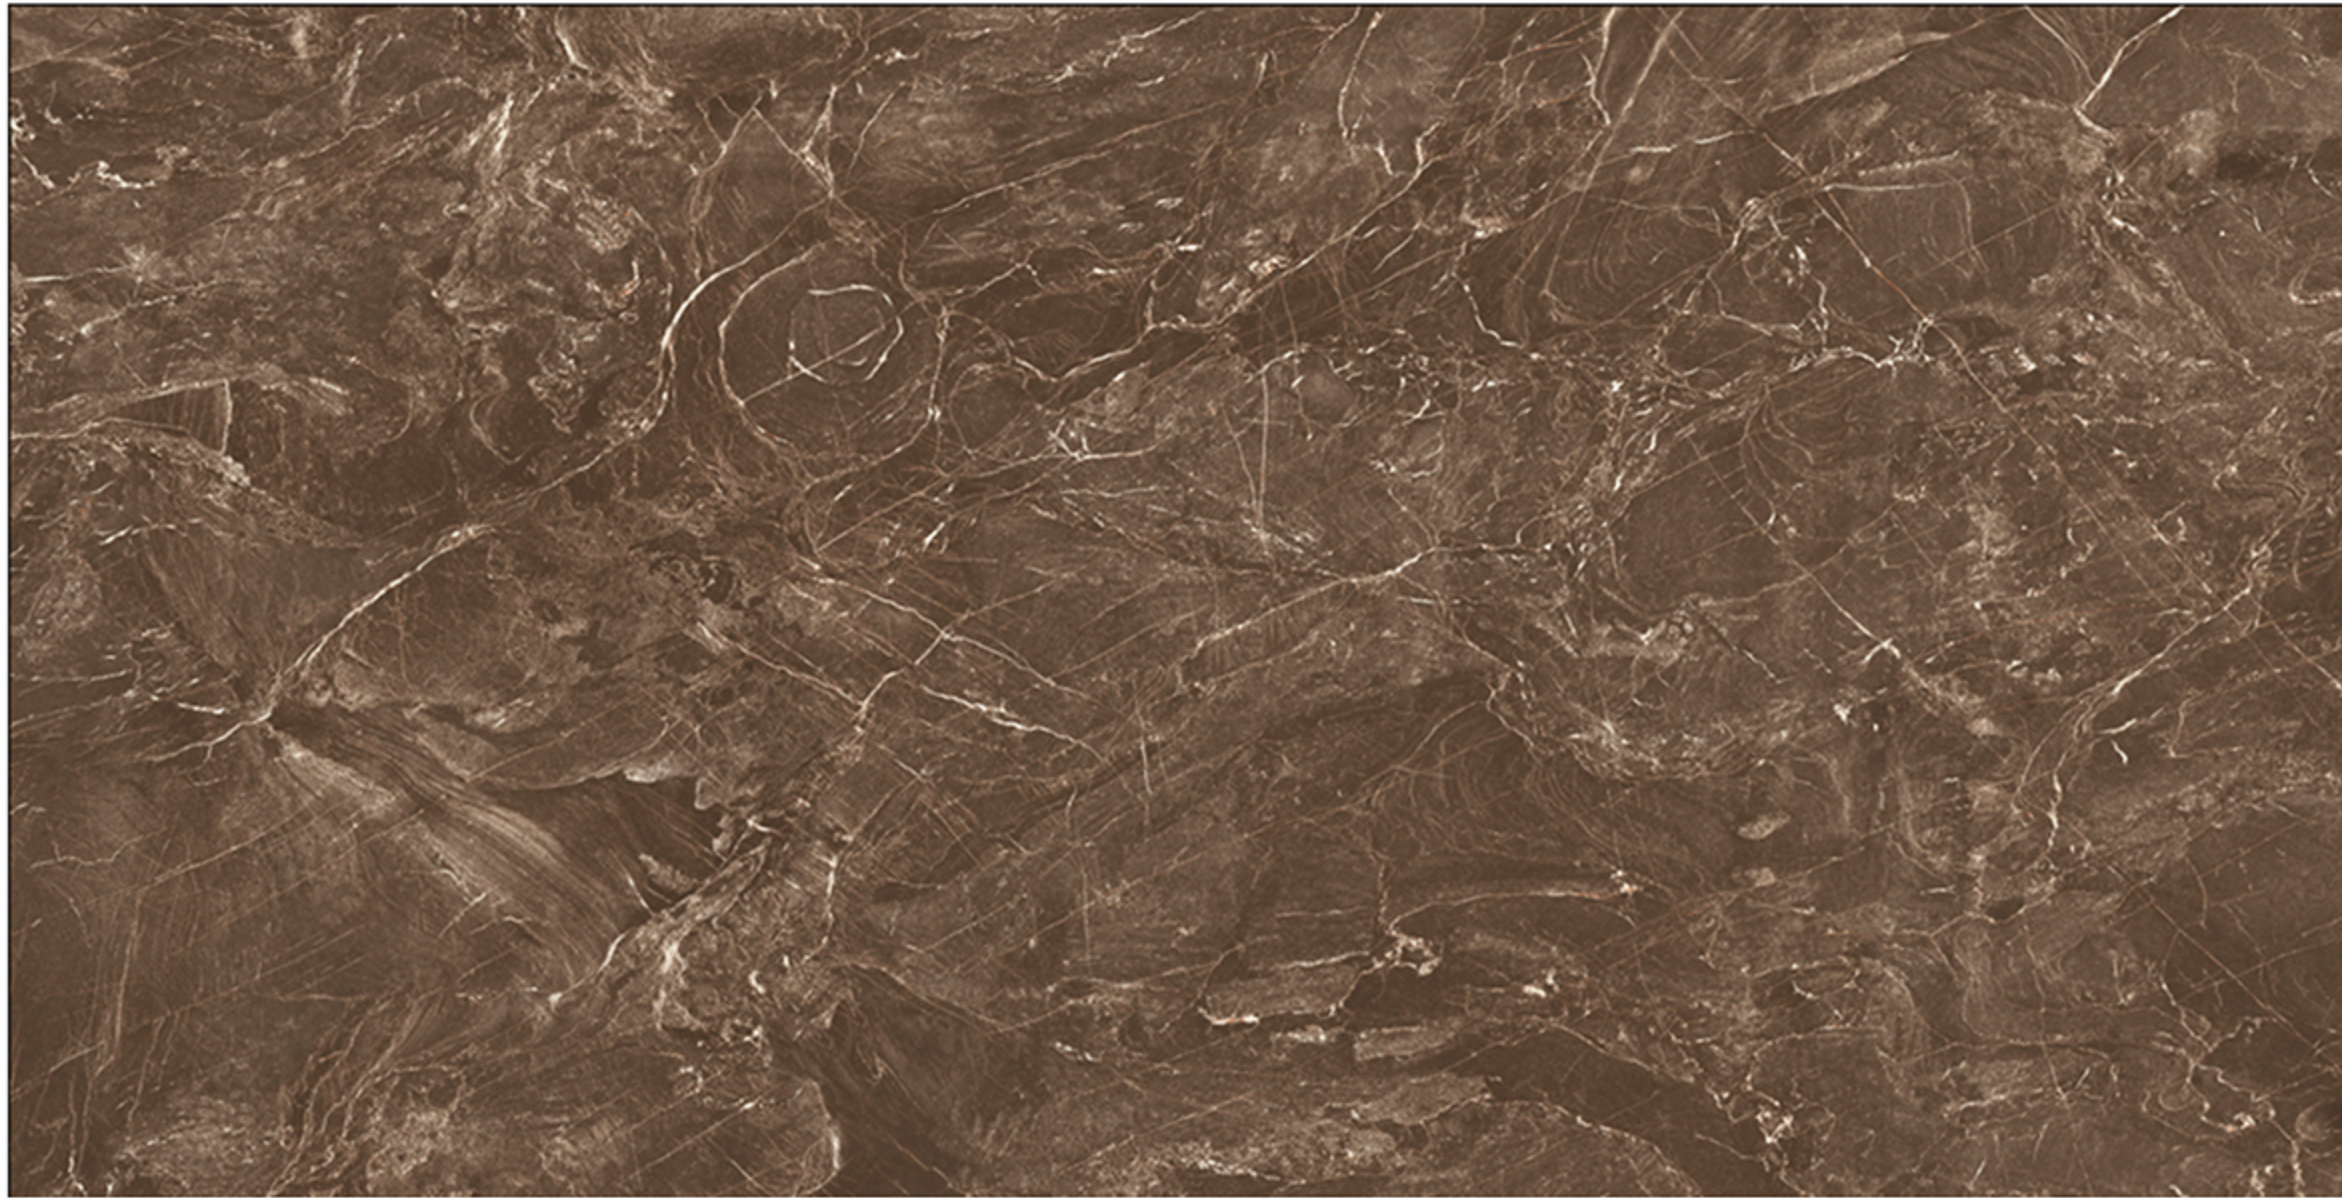

PUPILS BROWN

HIGH GLOSSY
FINISH

600x1200
MM

PGVT