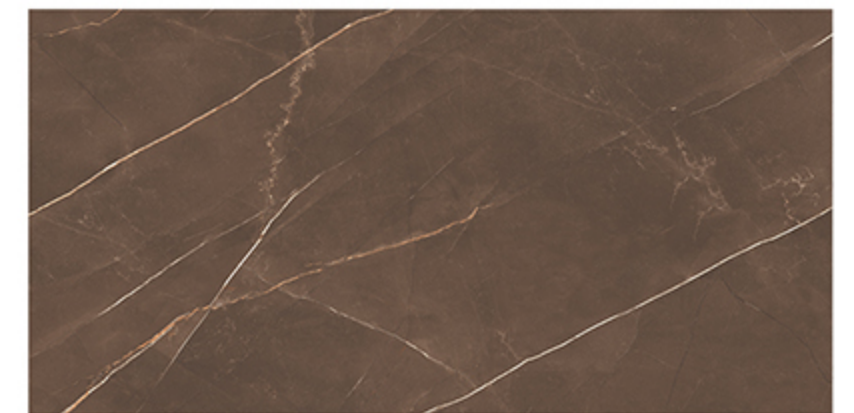

600x1200
MM

PGVT

monza
GRANITO

LIGHT
WEIGHT

FACADES

RESIN-FREE

ZERO
MAINTENANCE

PRE-POLISHED