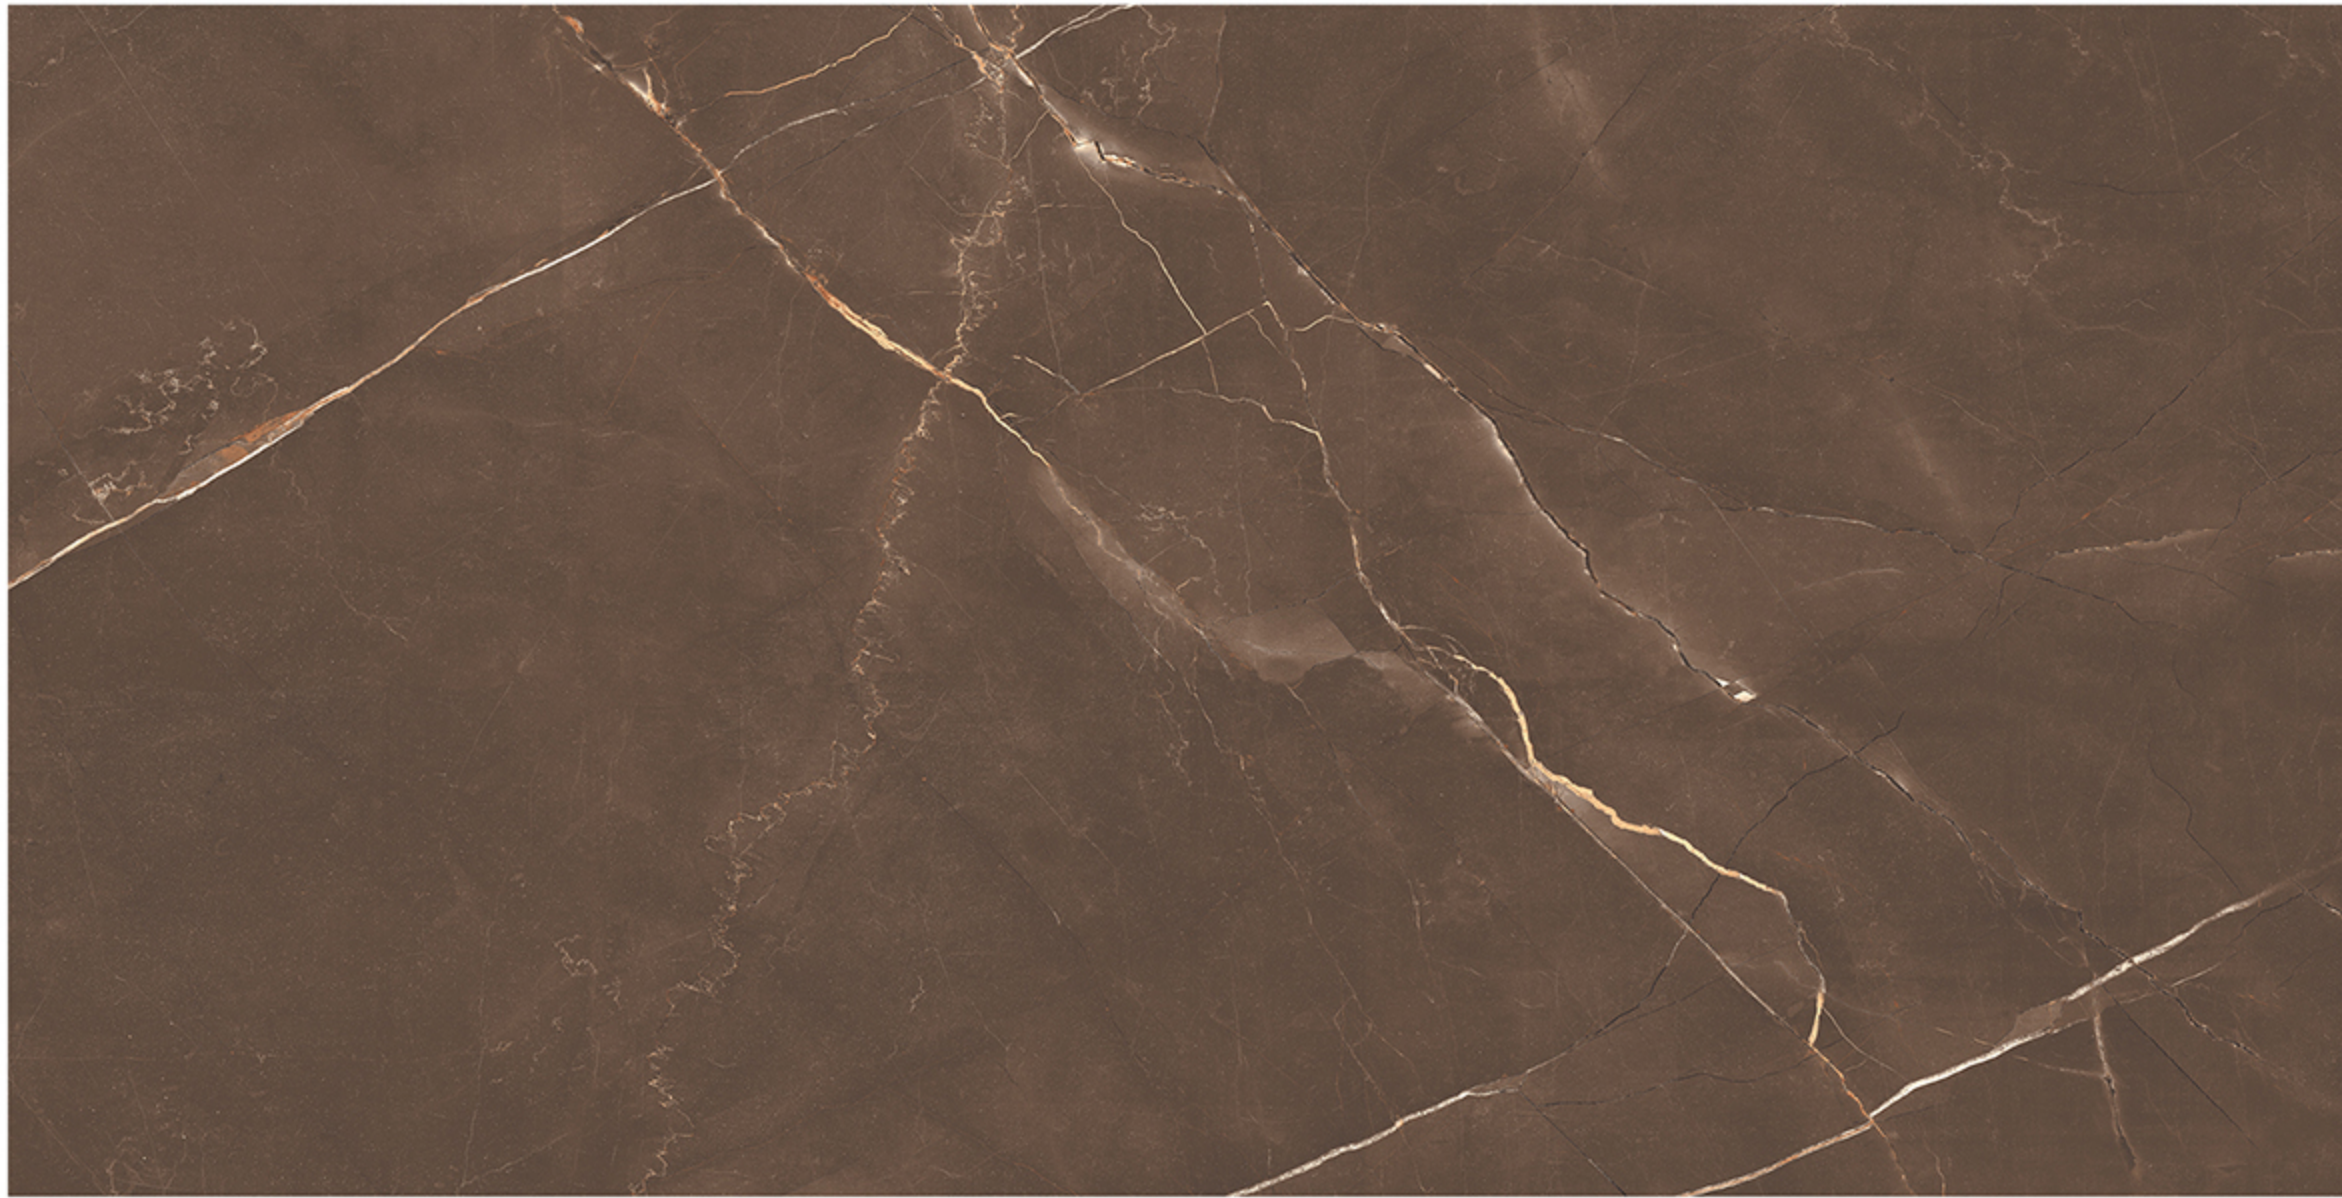

600x1200
MM

PGVT

monza
GRANITO

LIGHT
WEIGHT

FACADES

RESIN-FREE

ZERO
MAINTENANCE

PRE-POLISHED