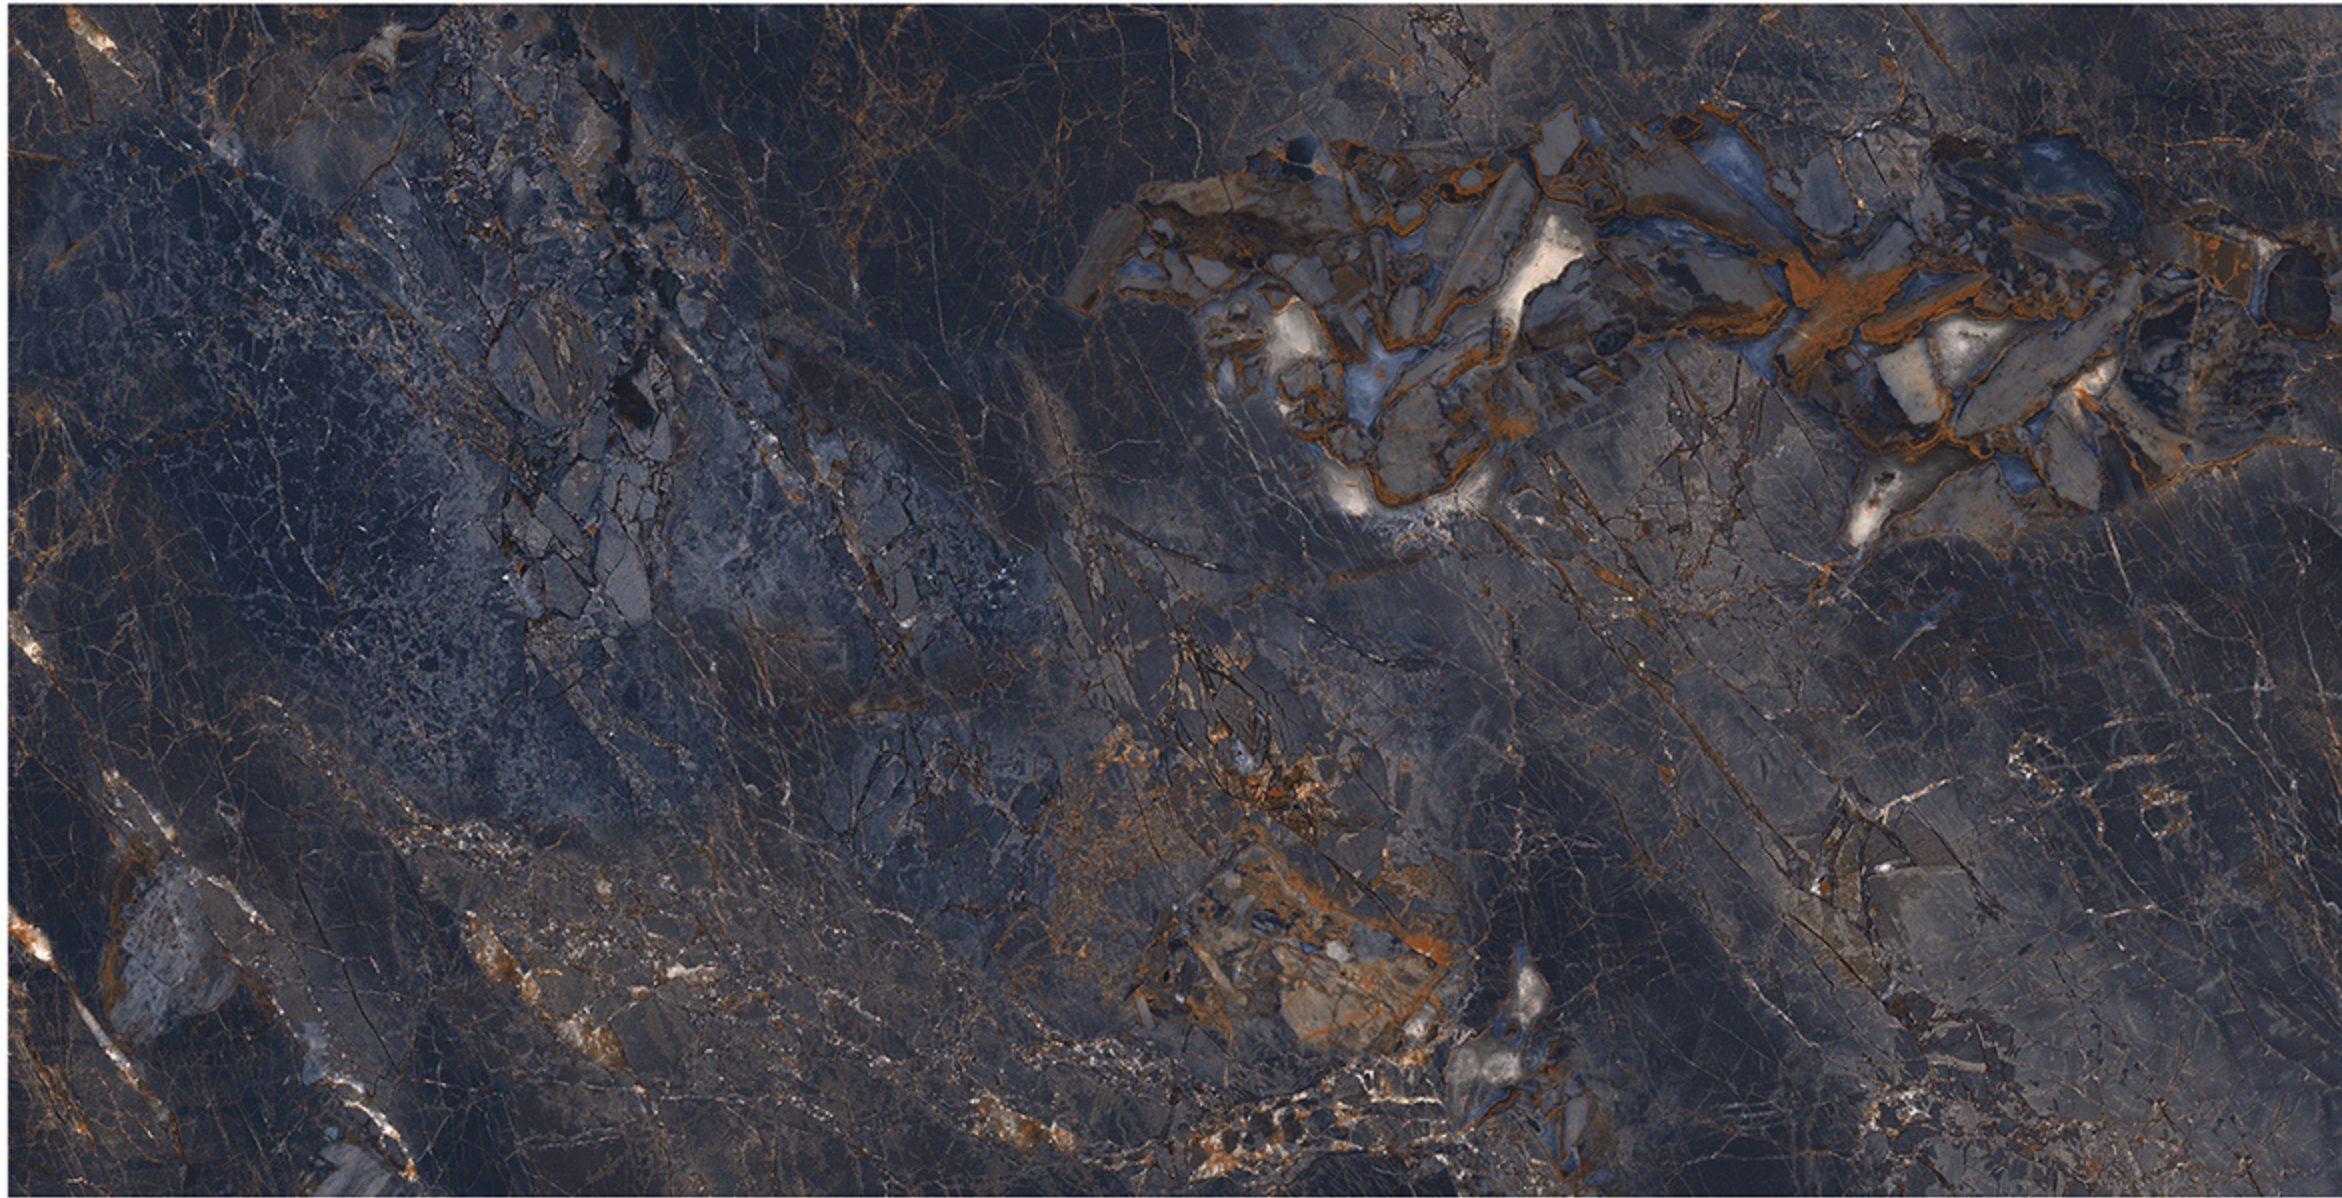

DIVINE BLUE

HIGH GLOSSY
FINISH

600x1200
MM

PGVT