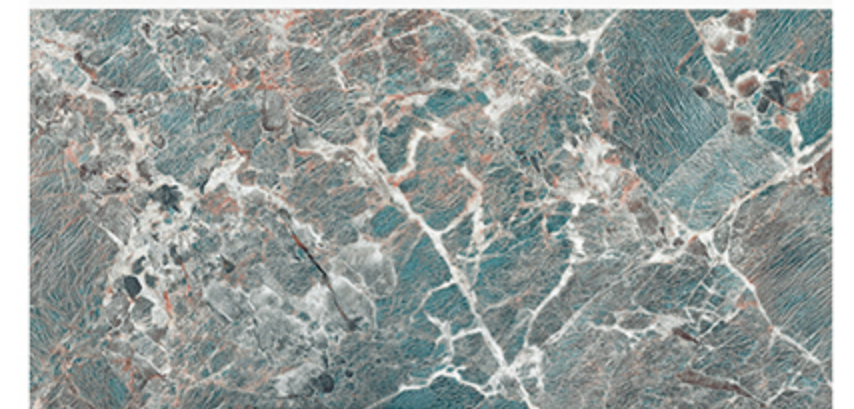

monza

HIGH GLOSSY

AMAZONITE NATURAL

HIGH GLOSSY
FINISH

600x1200
MM

PGVT

LIGHT
WEIGHT

FACADES