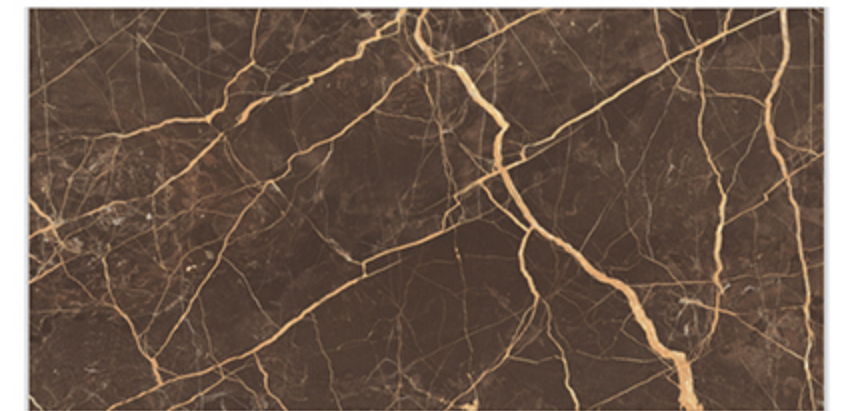

ZERO POROSITY
ENSURING
ANTI-FUNGOAL LIFE

EMBRACE BROWN

HIGH GLOSSY
FINISH

600x1200
MM

PGVT

LIGHT
WEIGHT

FACADES

RESIN-FREE