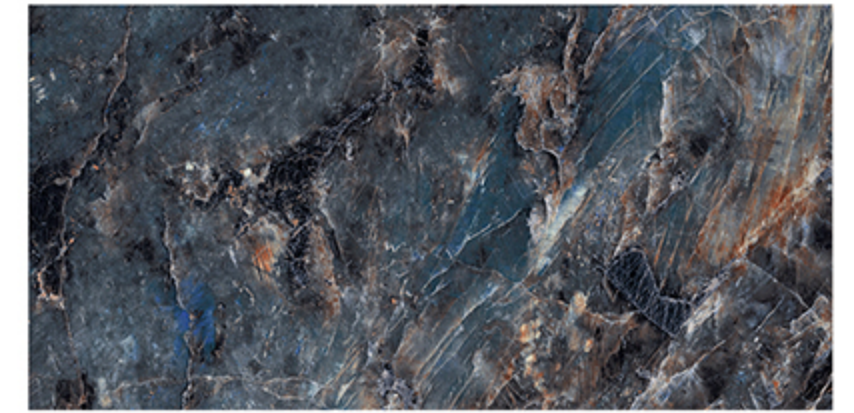

LEMURIAN NATURAL

HIGH GLOSSY
FINISH

600x1200
MM

PGVT