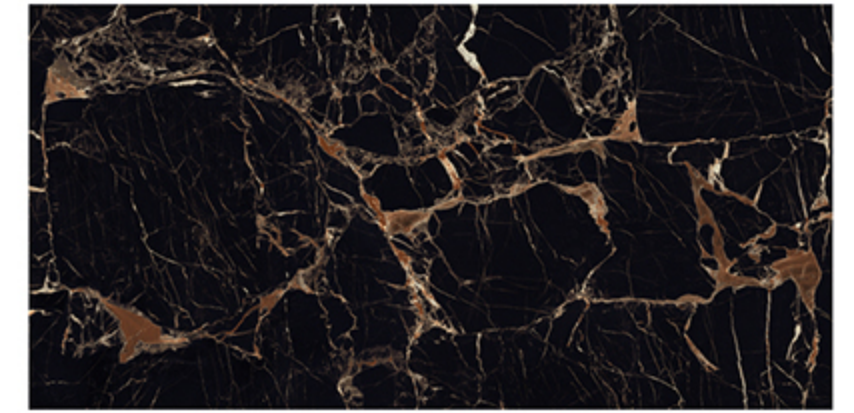

ZERO POROSITY
ENSURING
ANTI-FUNGOAL LIFE

SAGON BLACK

HIGH GLOSSY
FINISH

600x1200
MM

PGVT

monza
GRANITO

LIGHT
WEIGHT

FACADES