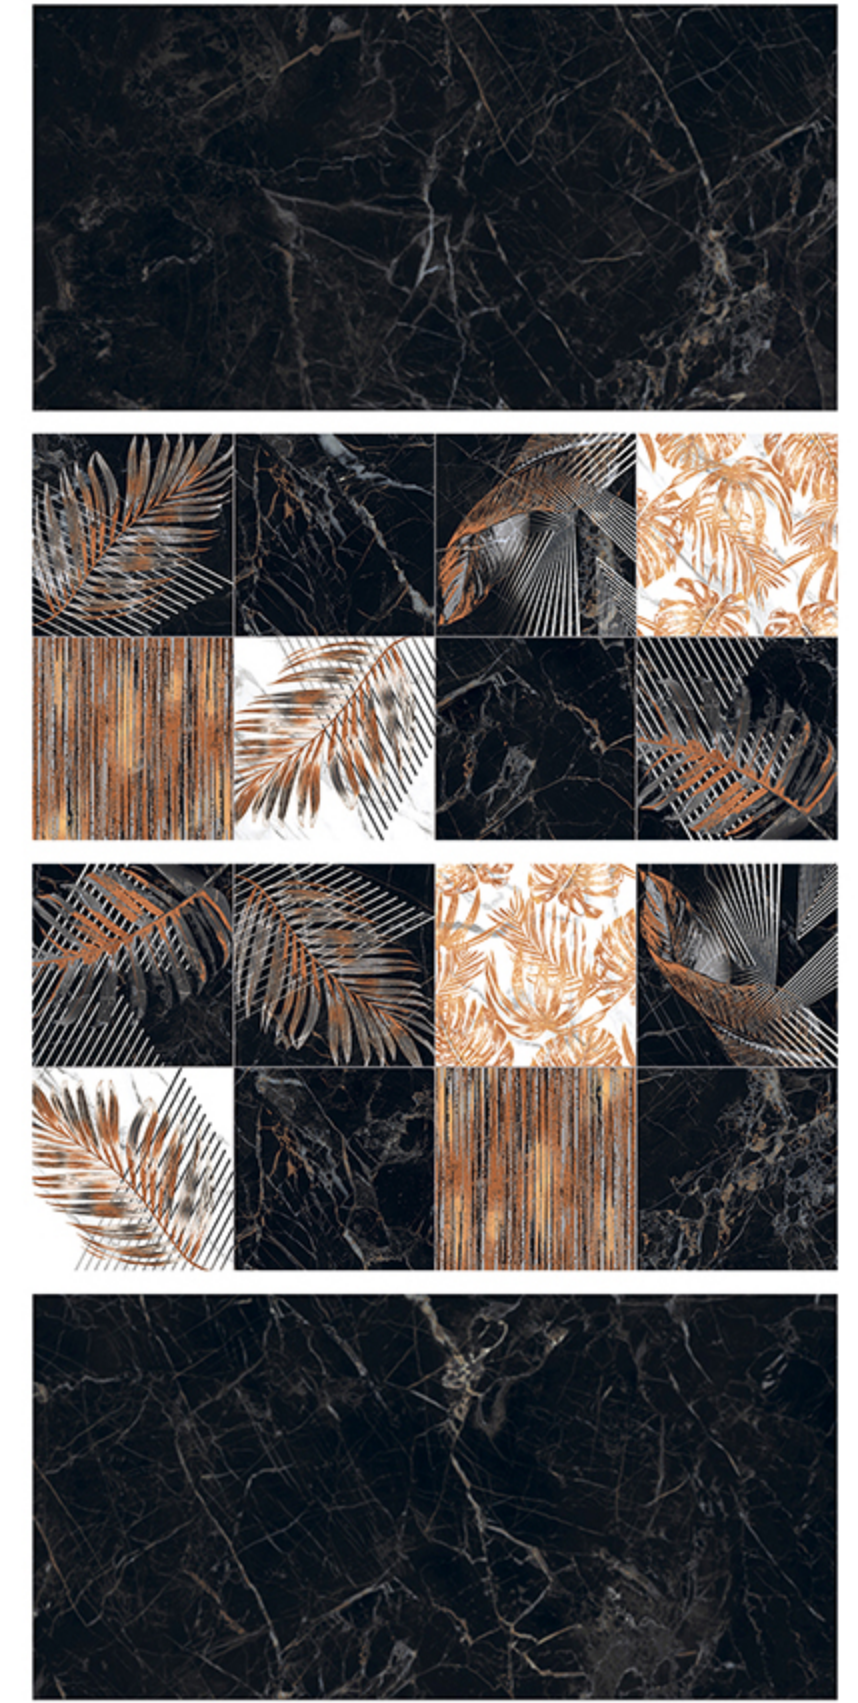

ZERO POROSITY
ENSURING
ANTI-FUNGOAL LIFE

COSTA BLACK DECORE

HIGH GLOSSY
FINISH

600x1200
MM

PGVT

LIGHT
WEIGHT

FACADES

RESIN-FREE