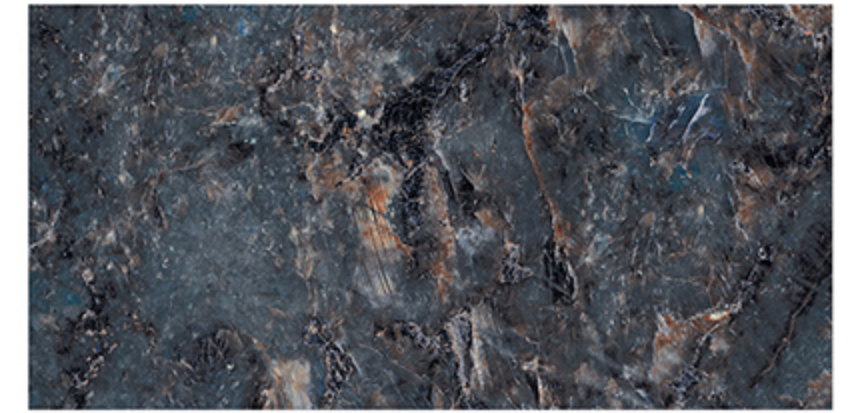

LEMURIAN NATURAL

HIGH GLOSSY
FINISH

600x1200
MM

PGVT