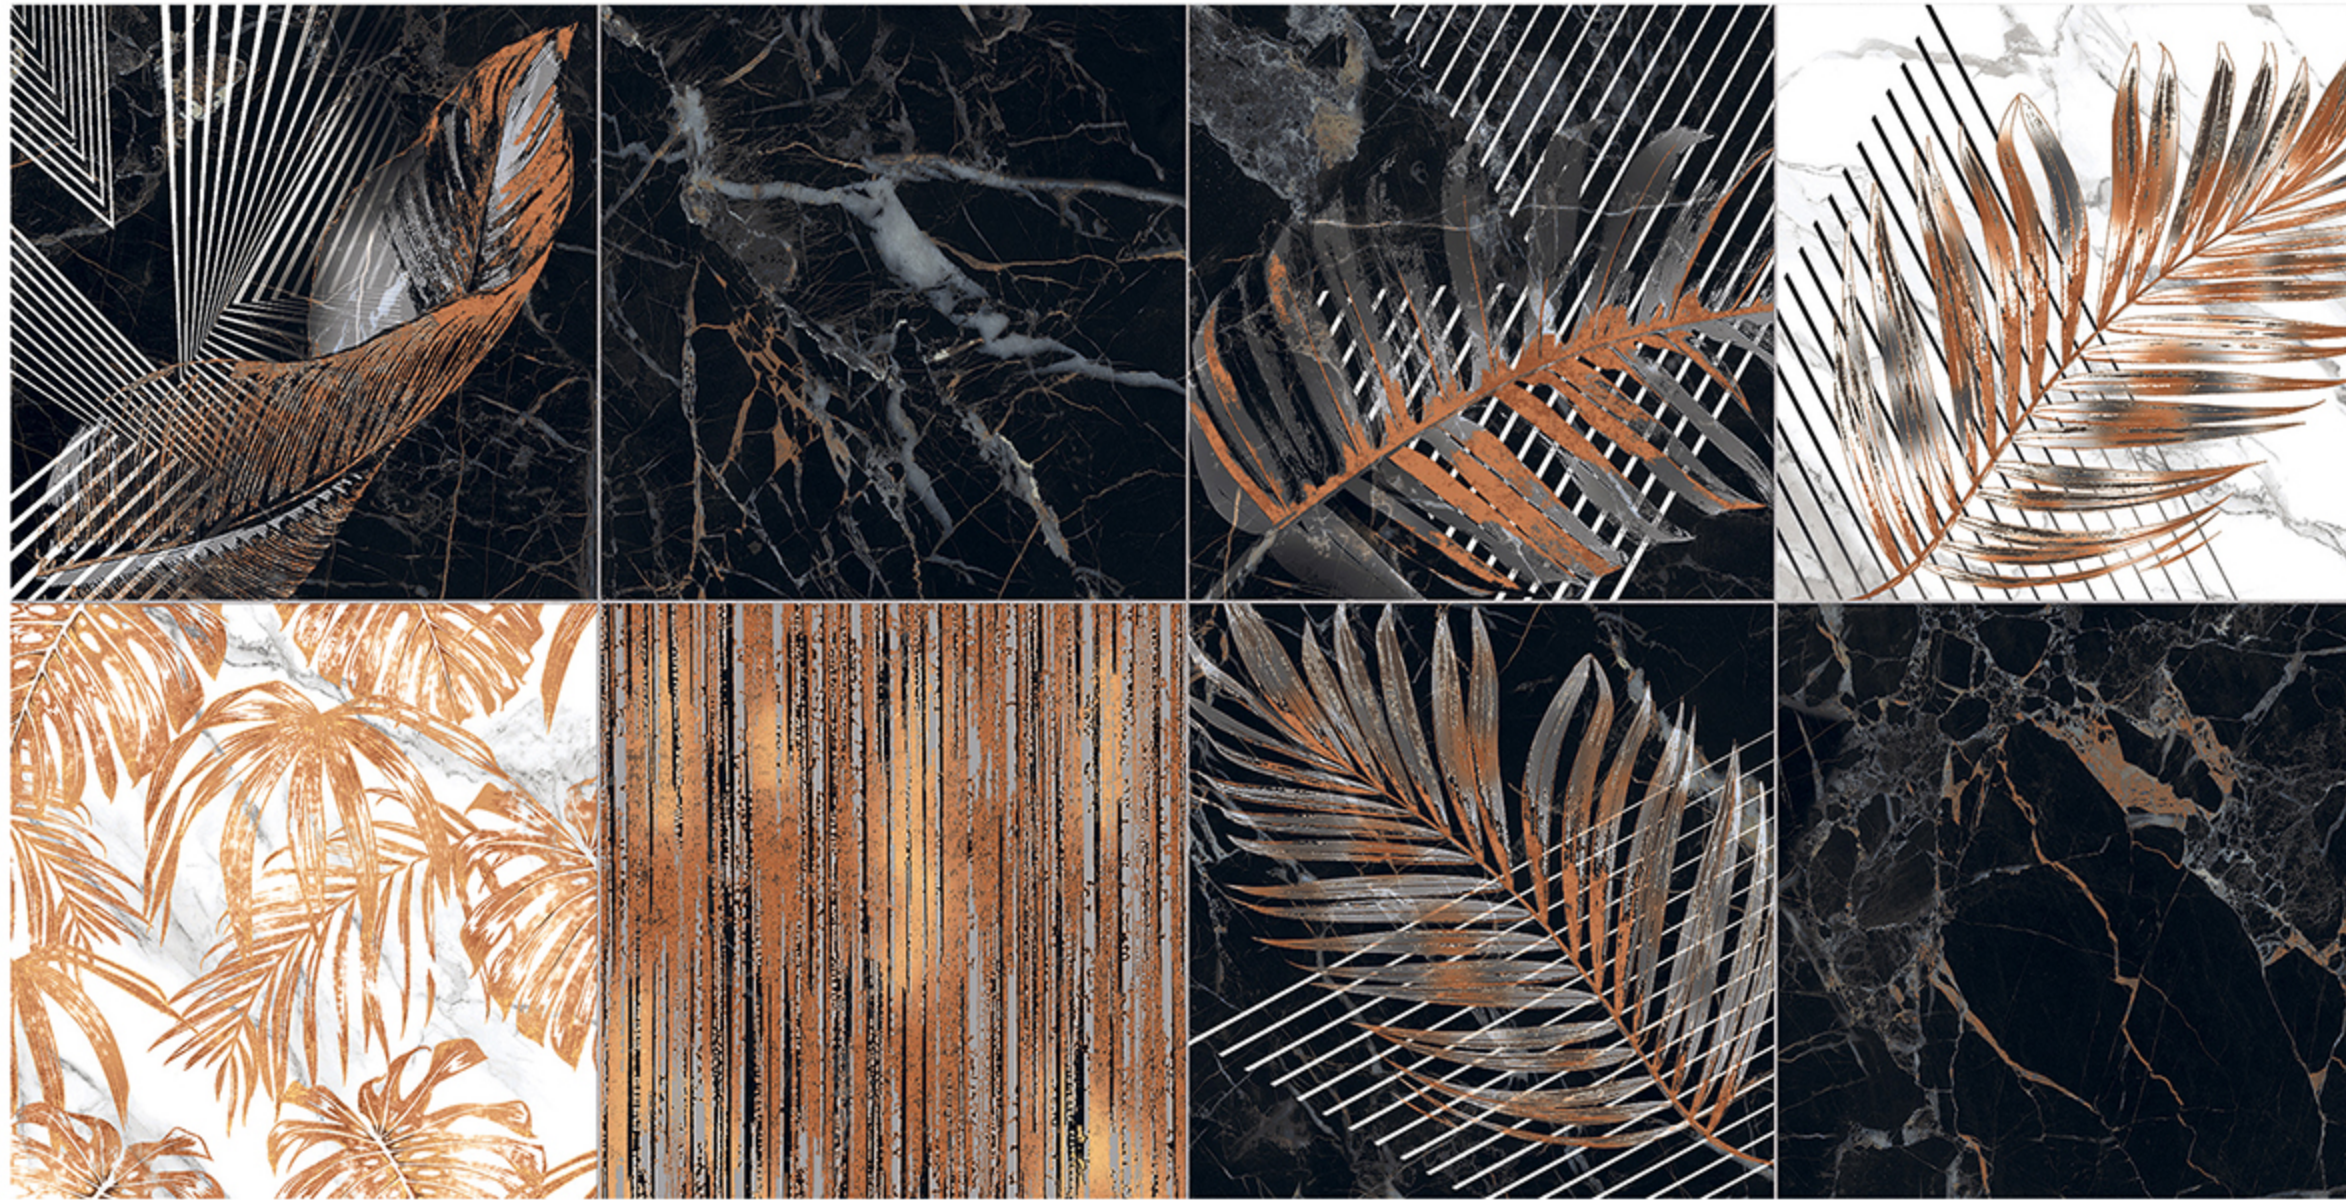

ZERO POROSITY
ENSURING
ANTI-FUNGOAL LIFE

COSTA BLACK DECORE

HIGH GLOSSY
FINISH

600x1200
MM

PGVT

LIGHT
WEIGHT

FACADES

RESIN-FREE