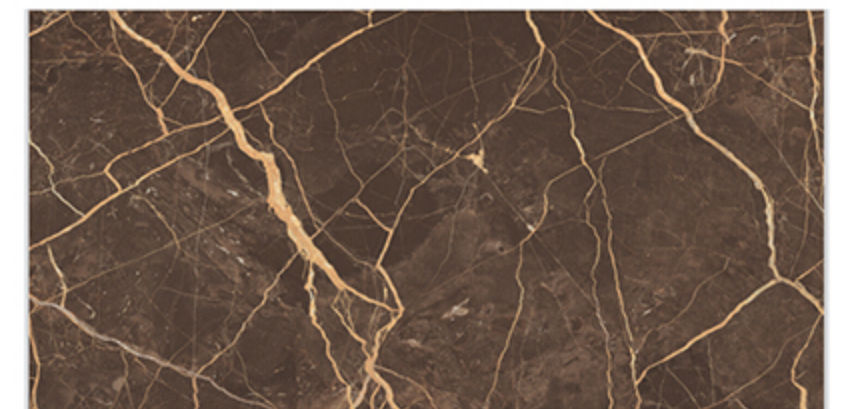

ZERO POROSITY
ENSURING
ANTI-FUNGOAL LIFE

EMBRACE BROWN

HIGH GLOSSY
FINISH

600x1200
MM

PGVT

LIGHT
WEIGHT

FACADES

RESIN-FREE