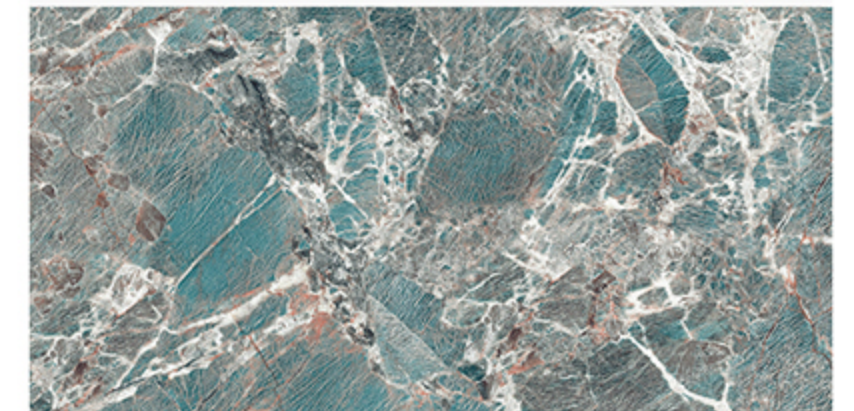

monza

HIGH GLOSSY

AMAZONITE NATURAL

HIGH GLOSSY
FINISH

600x1200
MM

PGVT

LIGHT
WEIGHT

FACADES