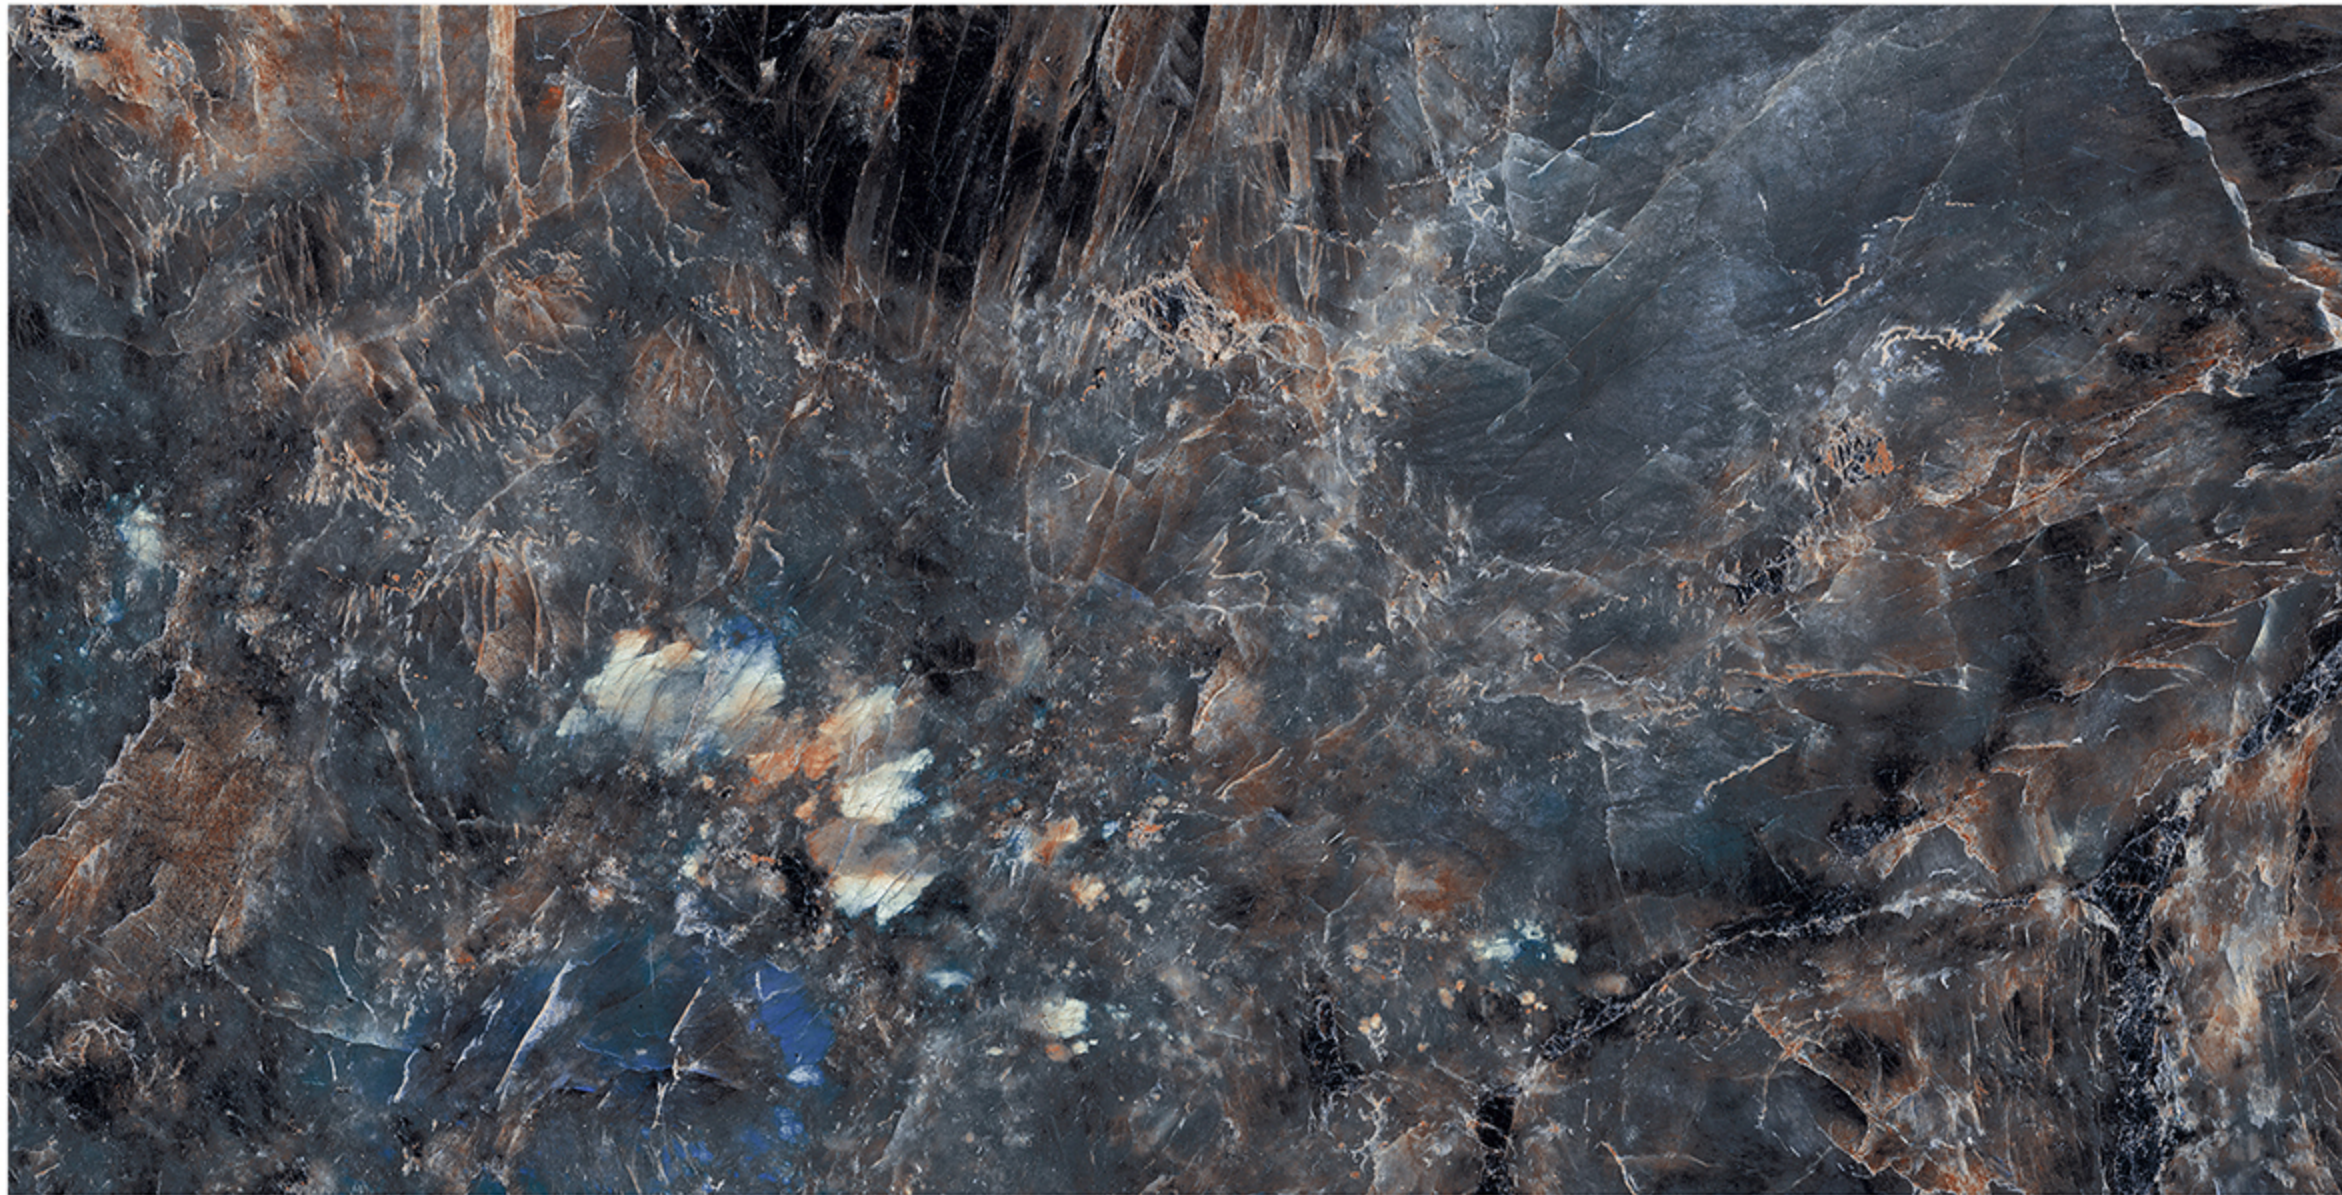

LEMURIAN NATURAL

HIGH GLOSSY
FINISH

600x1200
MM

PGVT