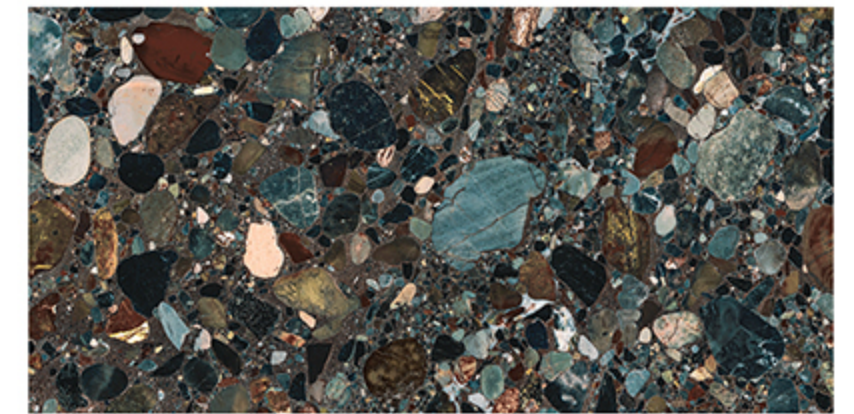

ZERO POROSITY
ENSURING
ANTI-FUNGOAL LIFE

MAJESTIC STONE

HIGH GLOSSY
FINISH

600x1200
MM

PGVT

LIGHT
WEIGHT

FACADES

RESIN-FREE