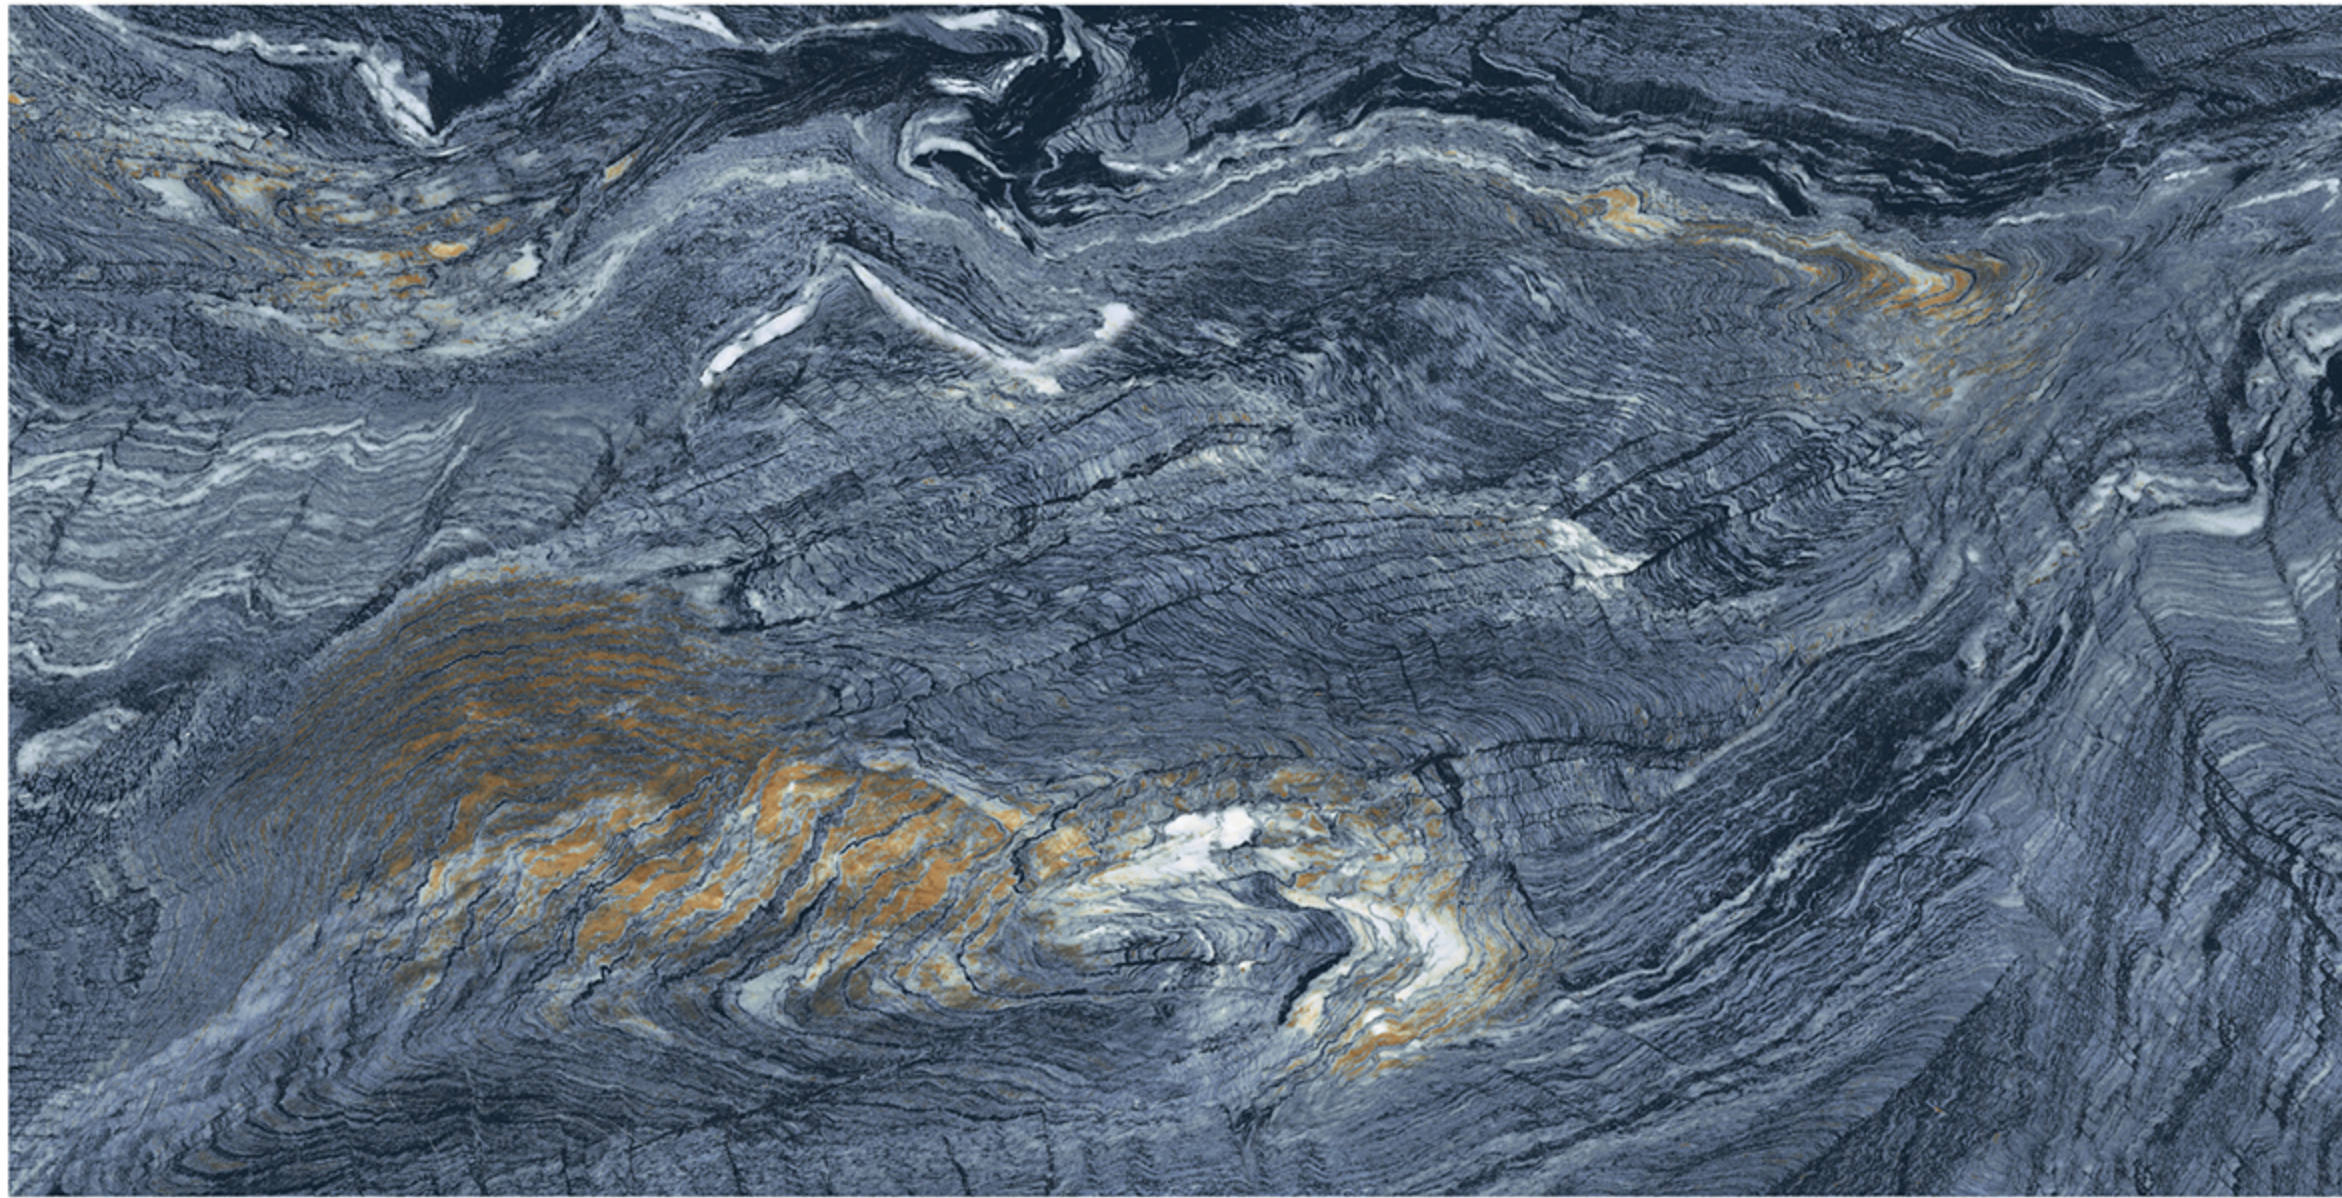

ZERO POROSITY
ENSURING
ANTI-FUNGOAL LIFE

CIPOLLINO BLUE

HIGH GLOSSY
FINISH

600x1200
MM

PGVT

LIGHT
WEIGHT

FACADES

RESIN-FREE