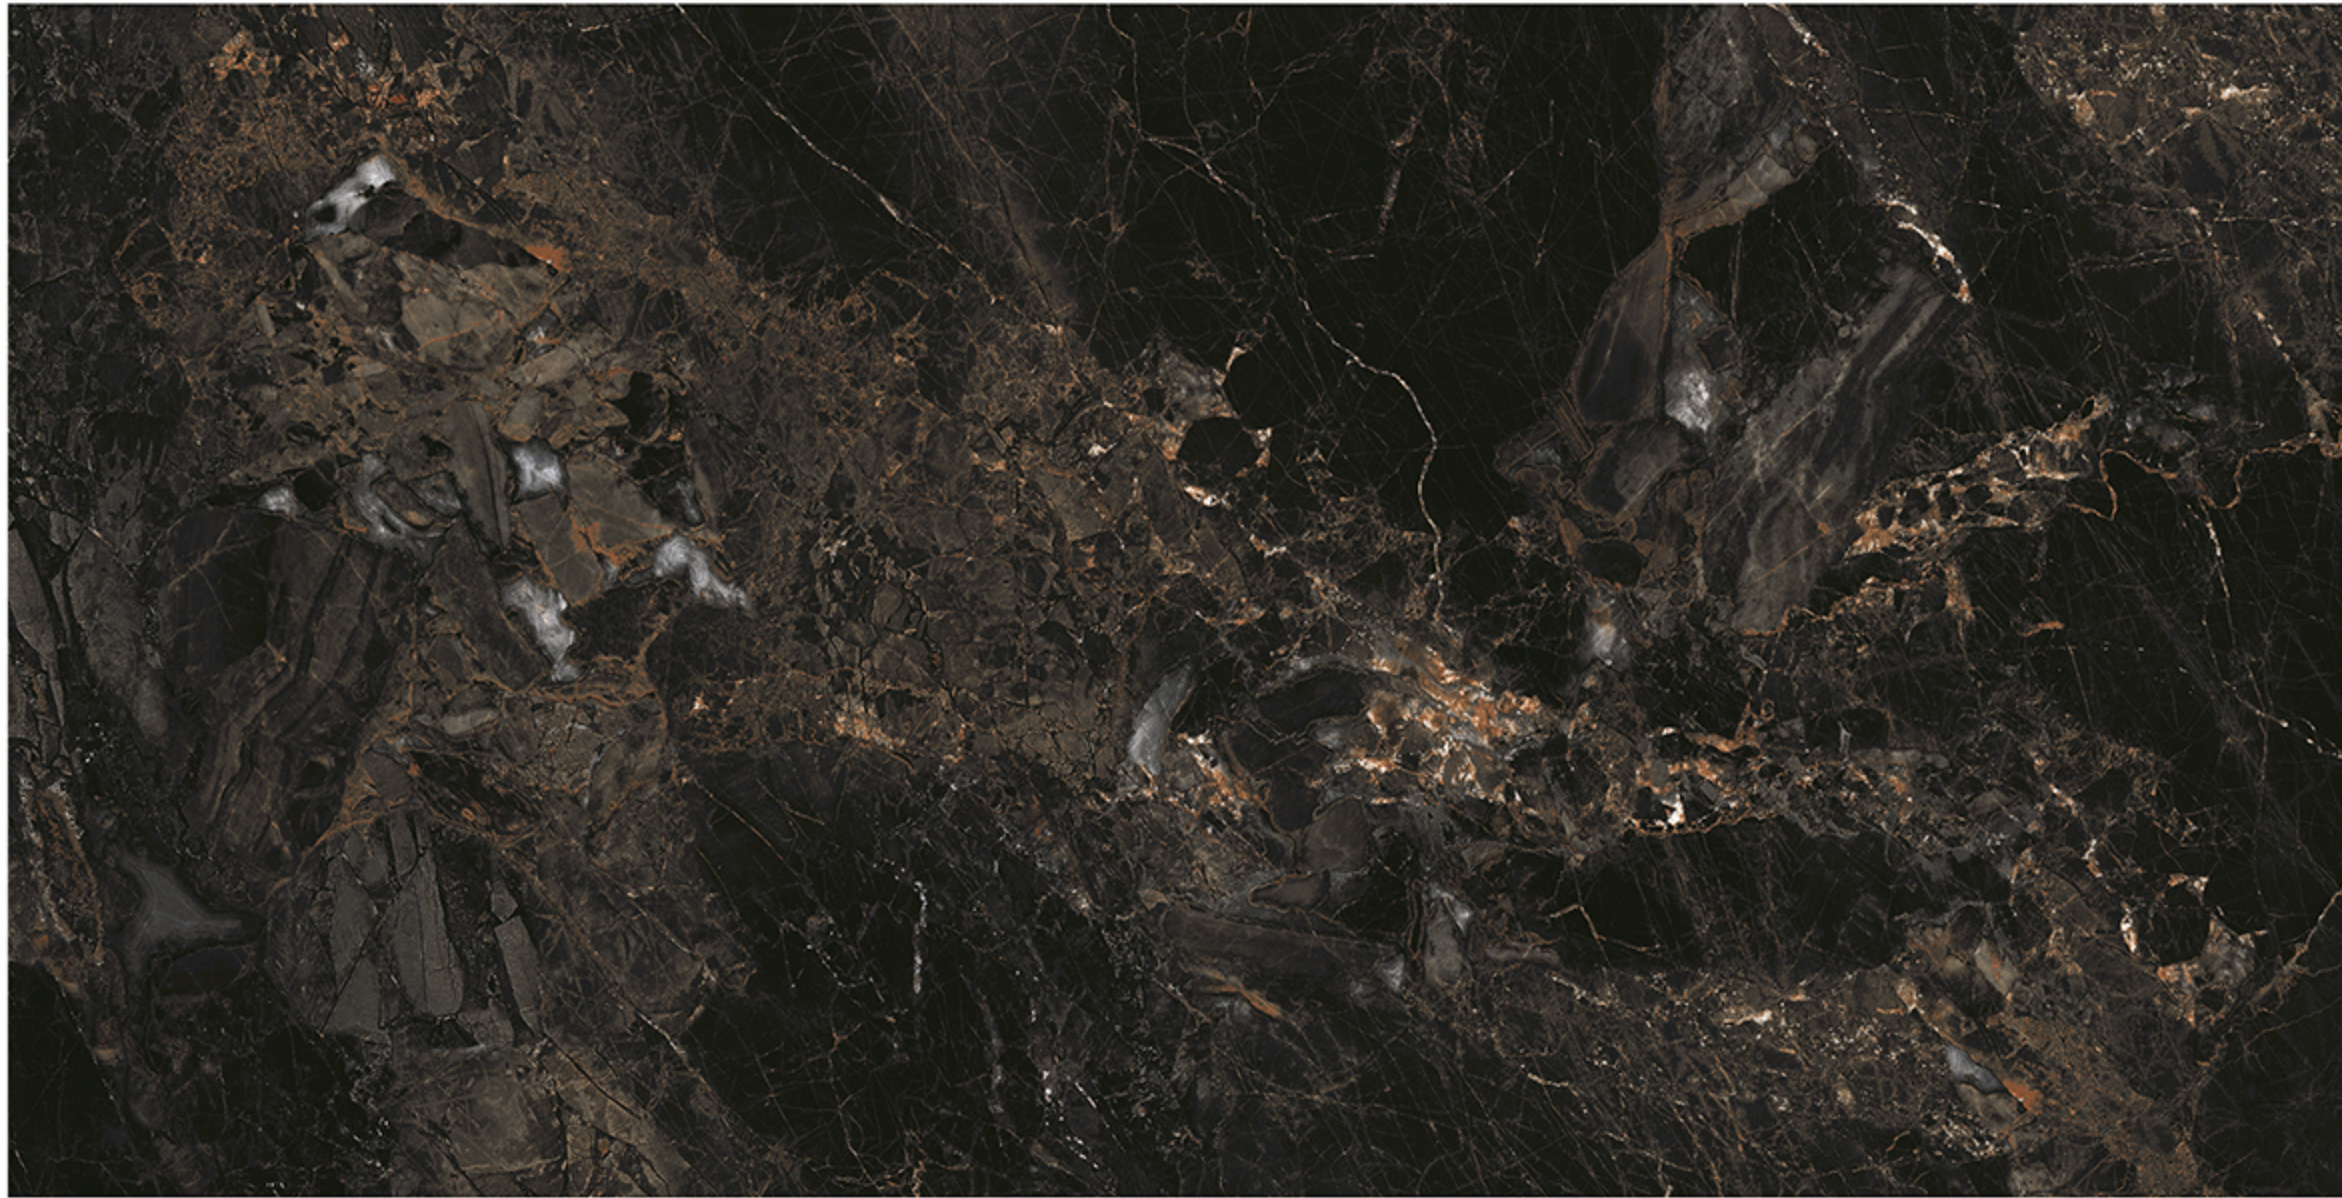

DIVINE BLACK

HIGH GLOSSY
FINISH

600x1200
MM

PGVT