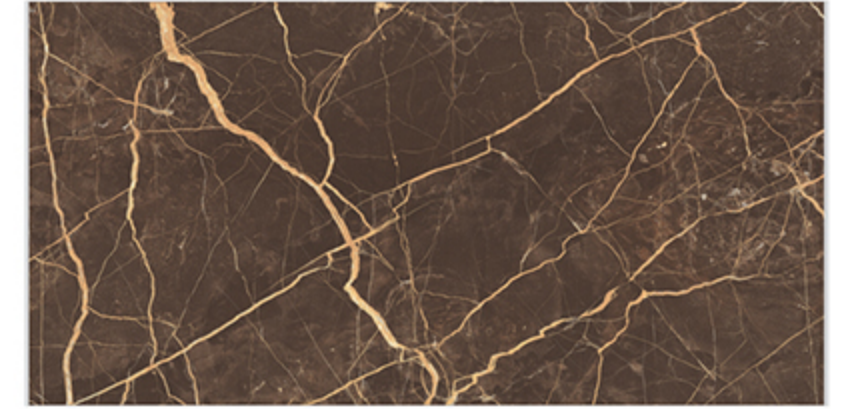

ZERO POROSITY
ENSURING
ANTI-FUNGOAL LIFE

EMBRACE BROWN

HIGH GLOSSY
FINISH

600x1200
MM

PGVT

LIGHT
WEIGHT

FACADES

RESIN-FREE