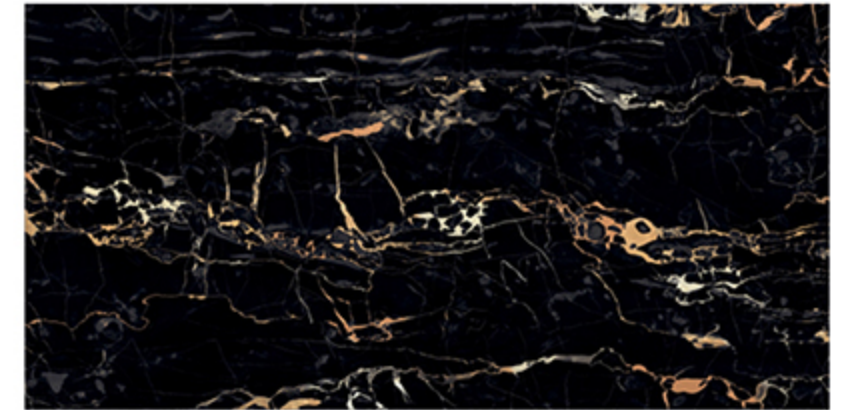

PORTORO BLACK

HIGH GLOSSY
FINISH

600x1200
MM

PGVT