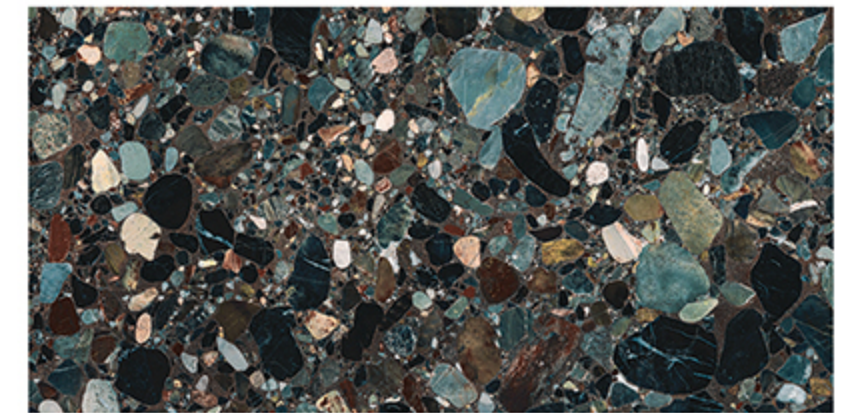

ZERO POROSITY
ENSURING
ANTI-FUNGOAL LIFE

MAJESTIC STONE

HIGH GLOSSY
FINISH

600x1200
MM

PGVT

LIGHT
WEIGHT

FACADES

RESIN-FREE