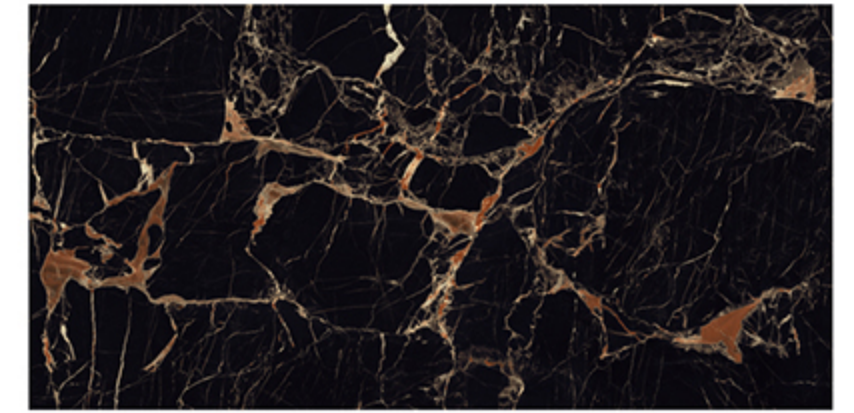

ZERO POROSITY
ENSURING
ANTI-FUNGOAL LIFE

SAGON BLACK

HIGH GLOSSY
FINISH

600x1200
MM

PGVT

monza
GRANITO

LIGHT
WEIGHT

FACADES