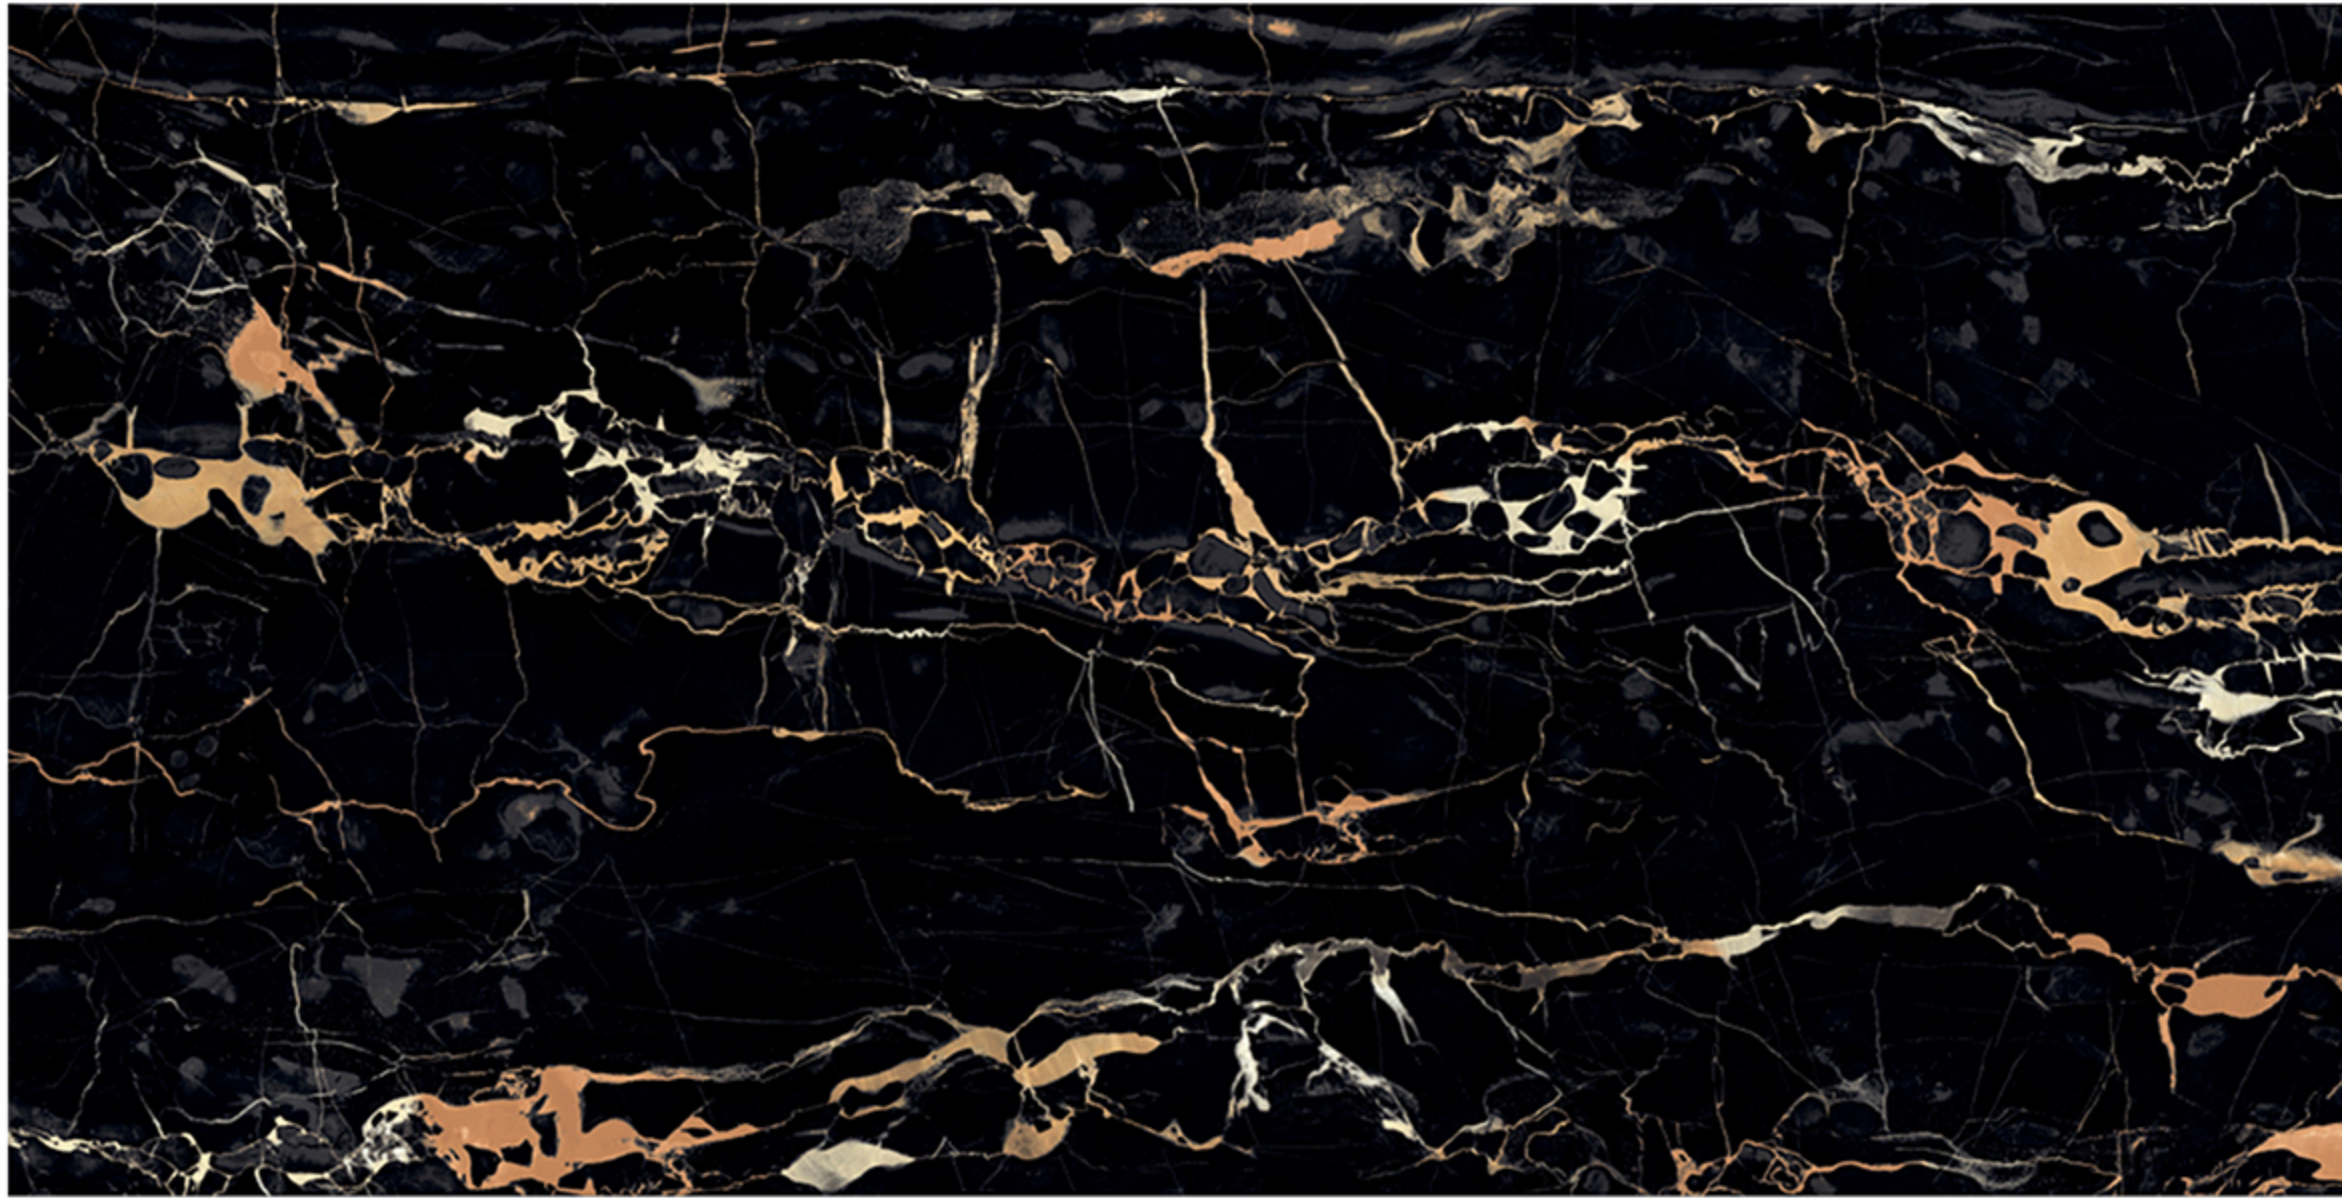

PORTORO BLACK

HIGH GLOSSY
FINISH

600x1200
MM

PGVT