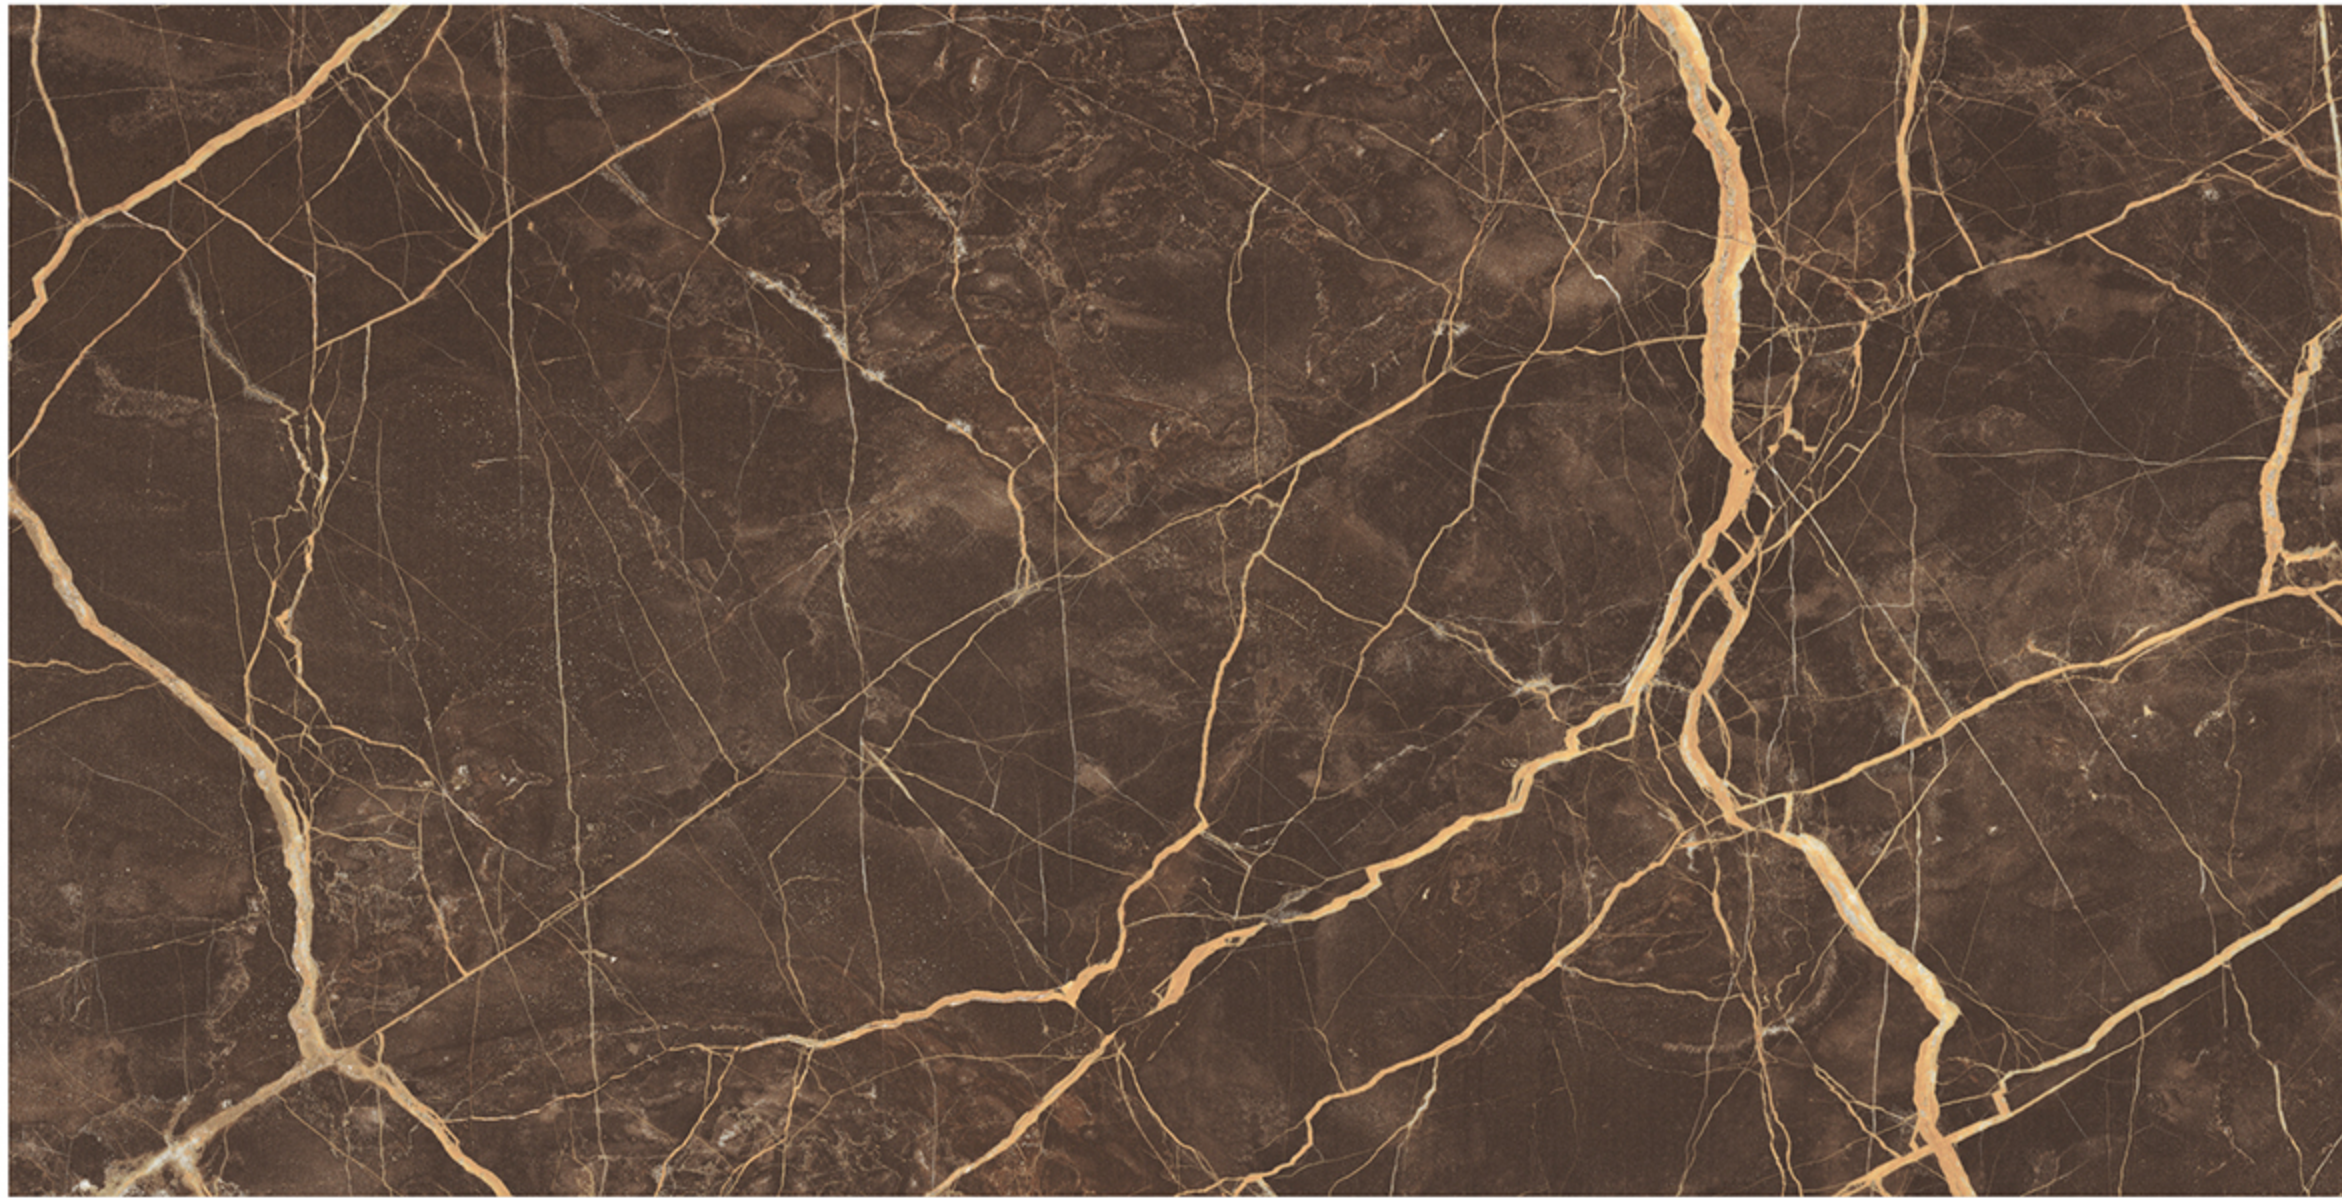

ZERO POROSITY
ENSURING
ANTI-FUNGOAL LIFE

EMBRACE BROWN

HIGH GLOSSY
FINISH

600x1200
MM

PGVT

LIGHT
WEIGHT

FACADES

RESIN-FREE