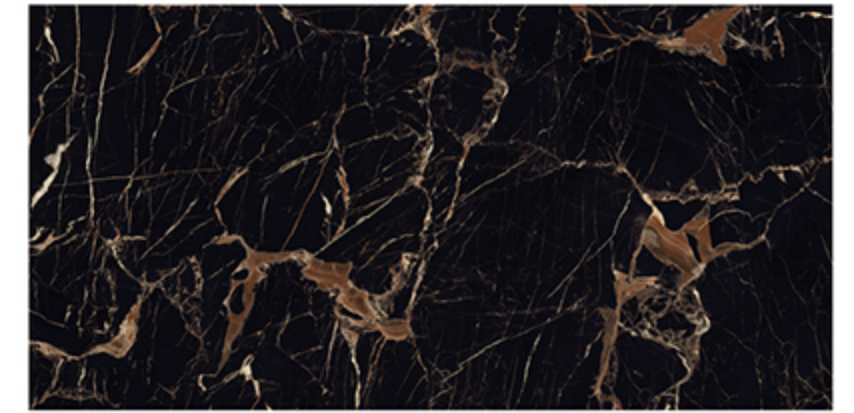

ZERO POROSITY
ENSURING
ANTI-FUNGOAL LIFE

SAGON BLACK

HIGH GLOSSY
FINISH

600x1200
MM

PGVT

monza
GRANITO

LIGHT
WEIGHT

FACADES