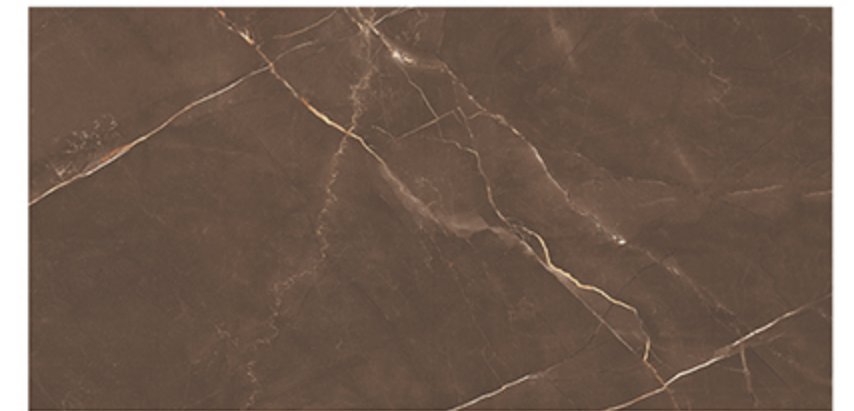

600x1200
MM

PGVT

monza
GRANITO

LIGHT
WEIGHT

FACADES

RESIN-FREE

ZERO
MAINTENANCE

PRE-POLISHED