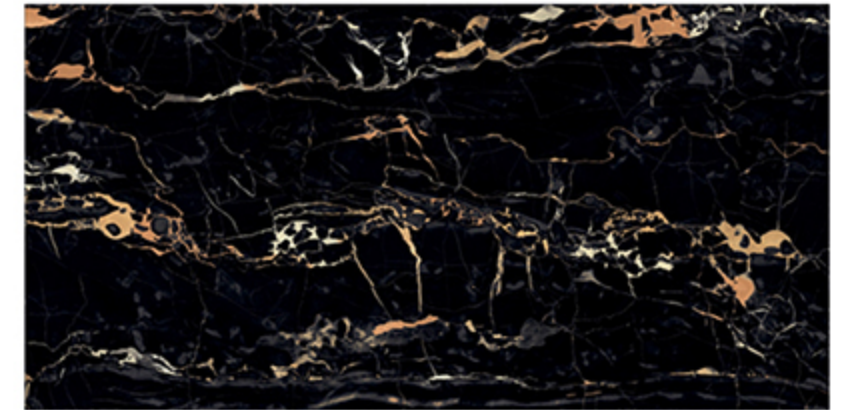

PORTORO BLACK

HIGH GLOSSY
FINISH

600x1200
MM

PGVT