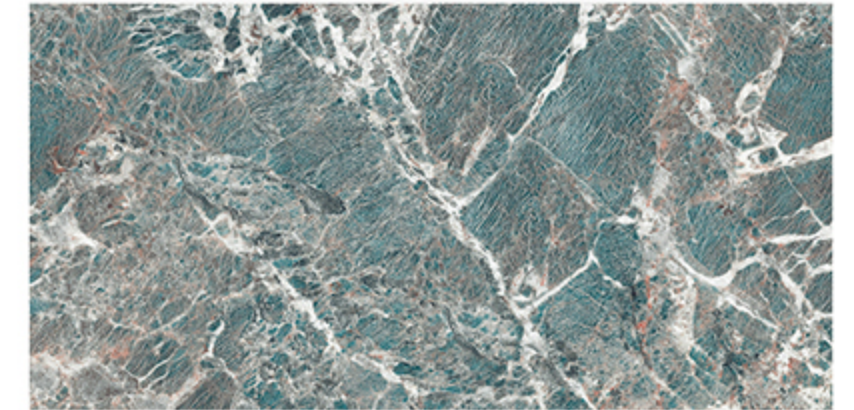

monza

HIGH GLOSSY

AMAZONITE NATURAL

HIGH GLOSSY
FINISH

600x1200
MM

PGVT

LIGHT
WEIGHT

FACADES