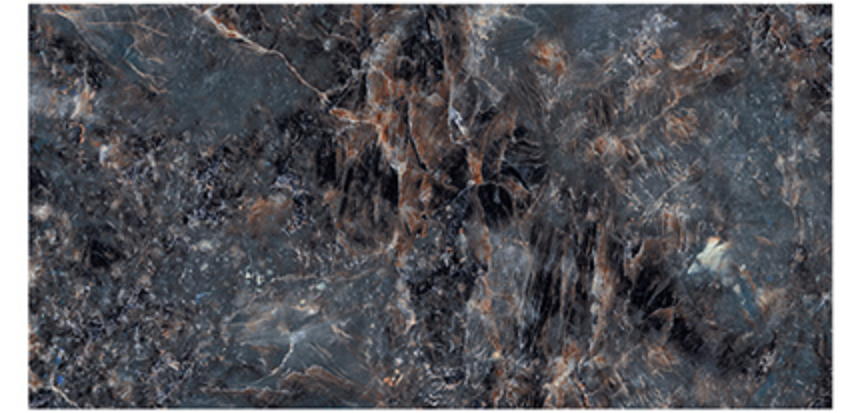

LEMURIAN NATURAL

HIGH GLOSSY
FINISH

600x1200
MM

PGVT