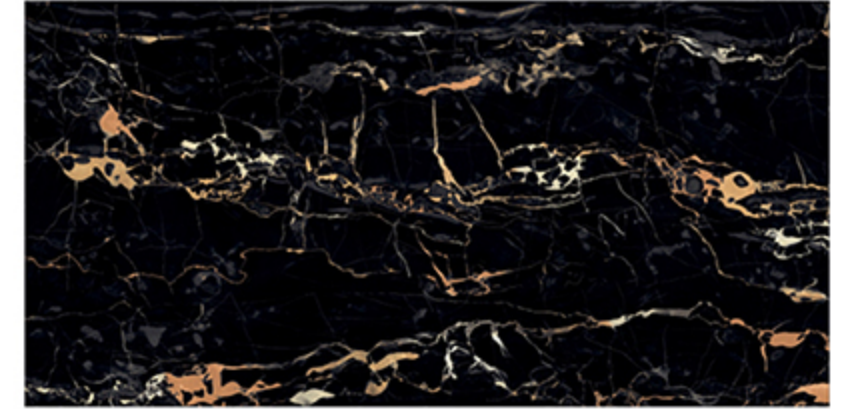

PORTORO BLACK

HIGH GLOSSY
FINISH

600x1200
MM

PGVT