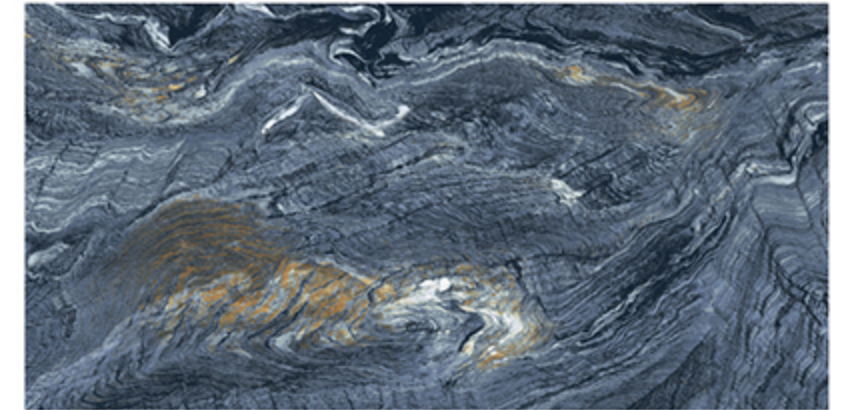

ZERO POROSITY
ENSURING
ANTI-FUNGOAL LIFE

CIPOLLINO BLUE

HIGH GLOSSY
FINISH

600x1200
MM

PGVT

LIGHT
WEIGHT

FACADES

RESIN-FREE