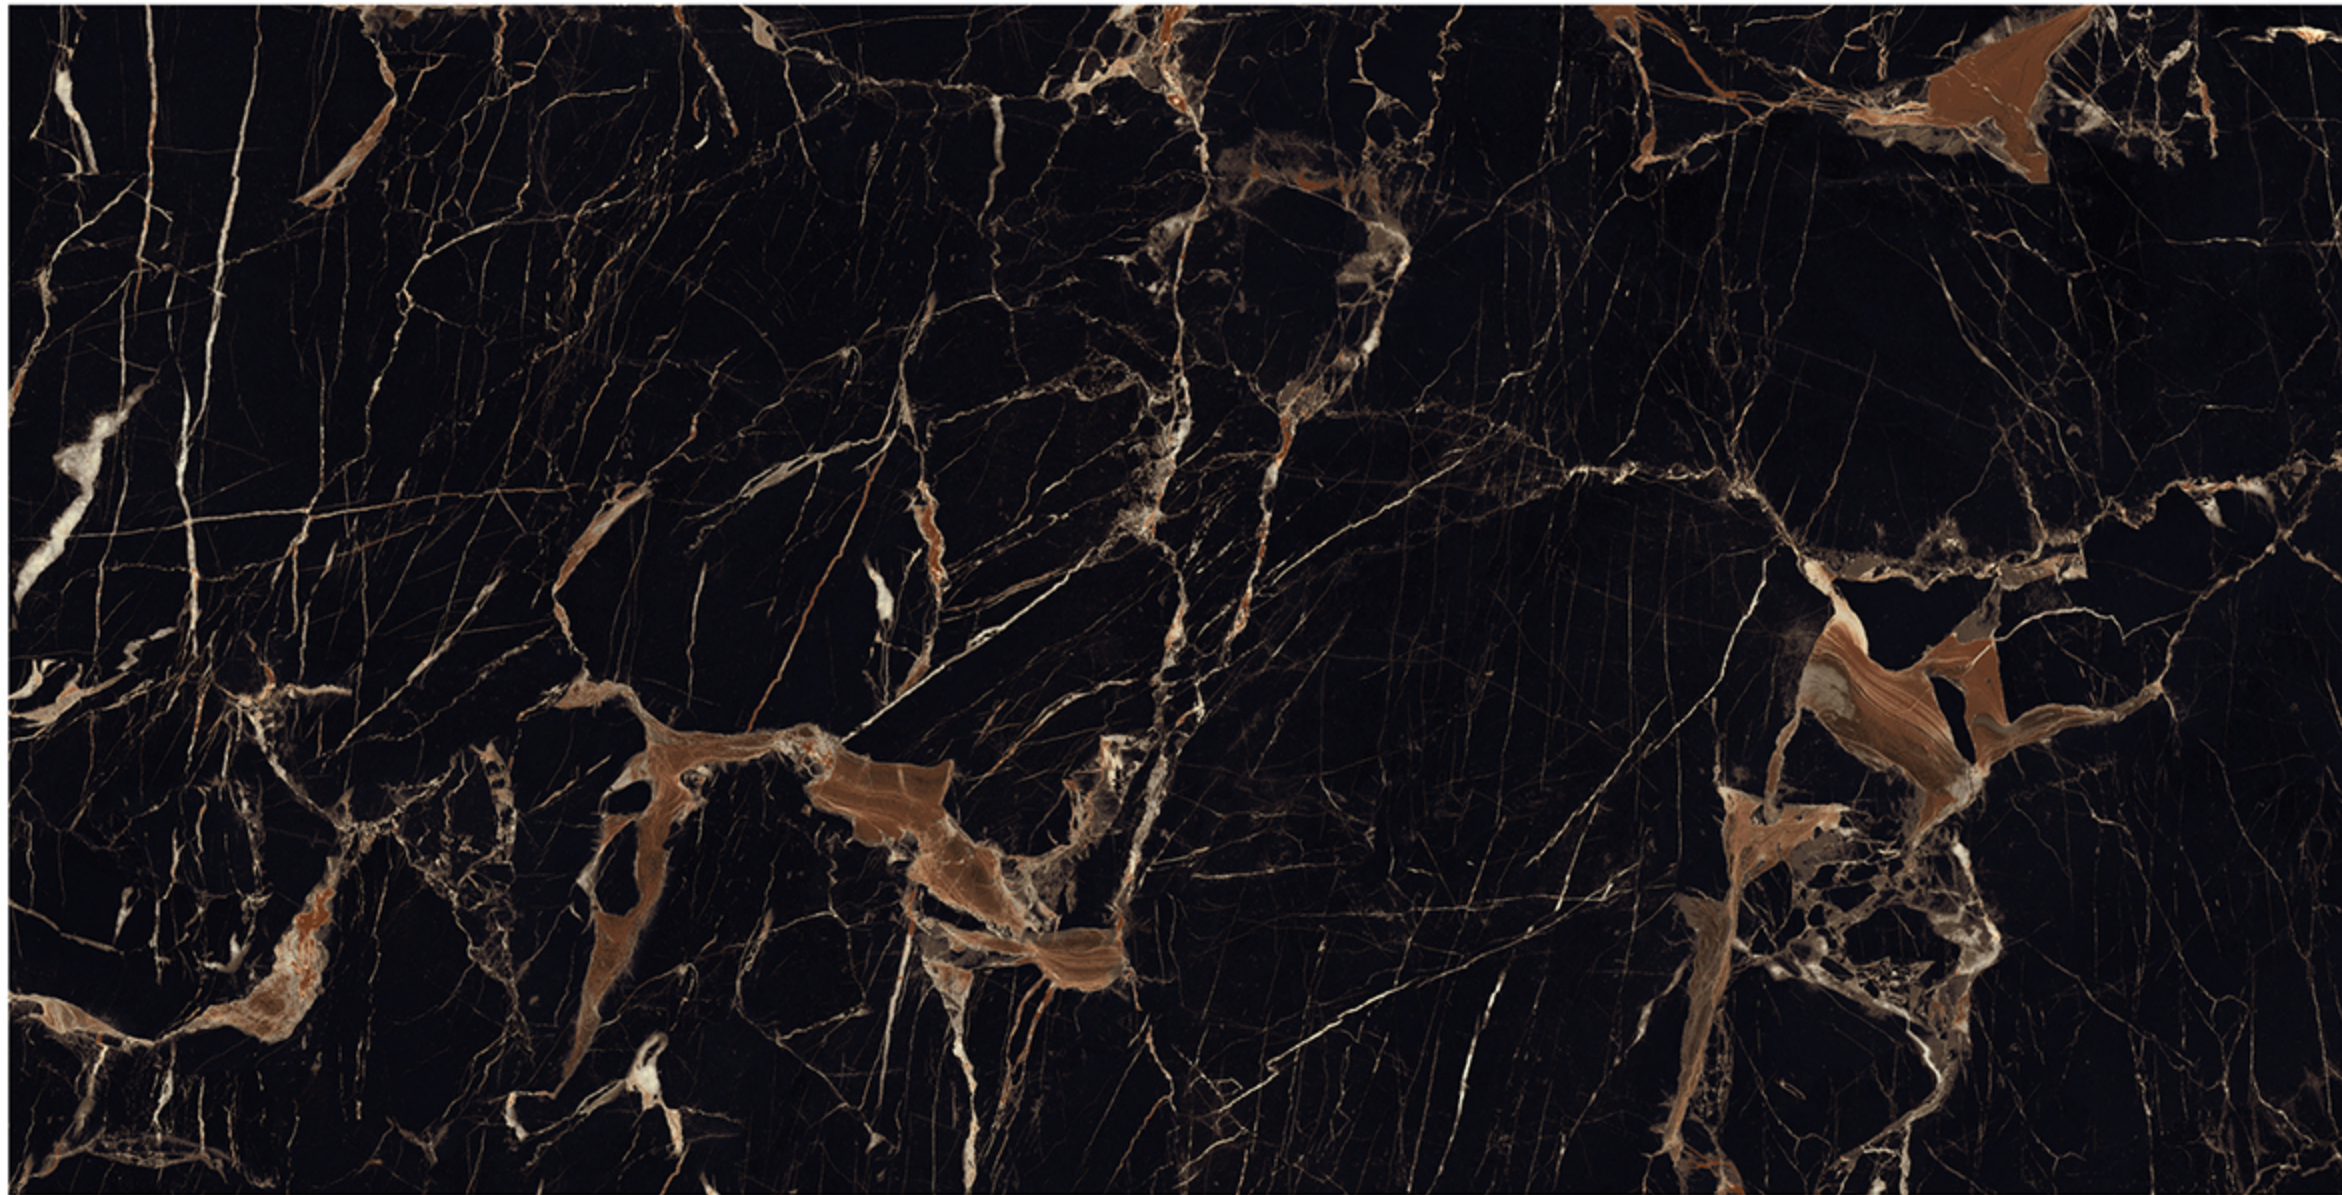

SAGON BLACK

HIGH GLOSSY
FINISH

600x1200
MM

PGVT

monza
GRANITO

LIGHT
WEIGHT

FACADES

RESIN-FREE

ZERO
MAINTENANCE

PRE-POLISHED

INSTALLATION
FRIENDLY

COMPACT BODY
/HIGH MOR

ZERO POROSITY
ENSURING
ANTI-FUNGAL LIFE