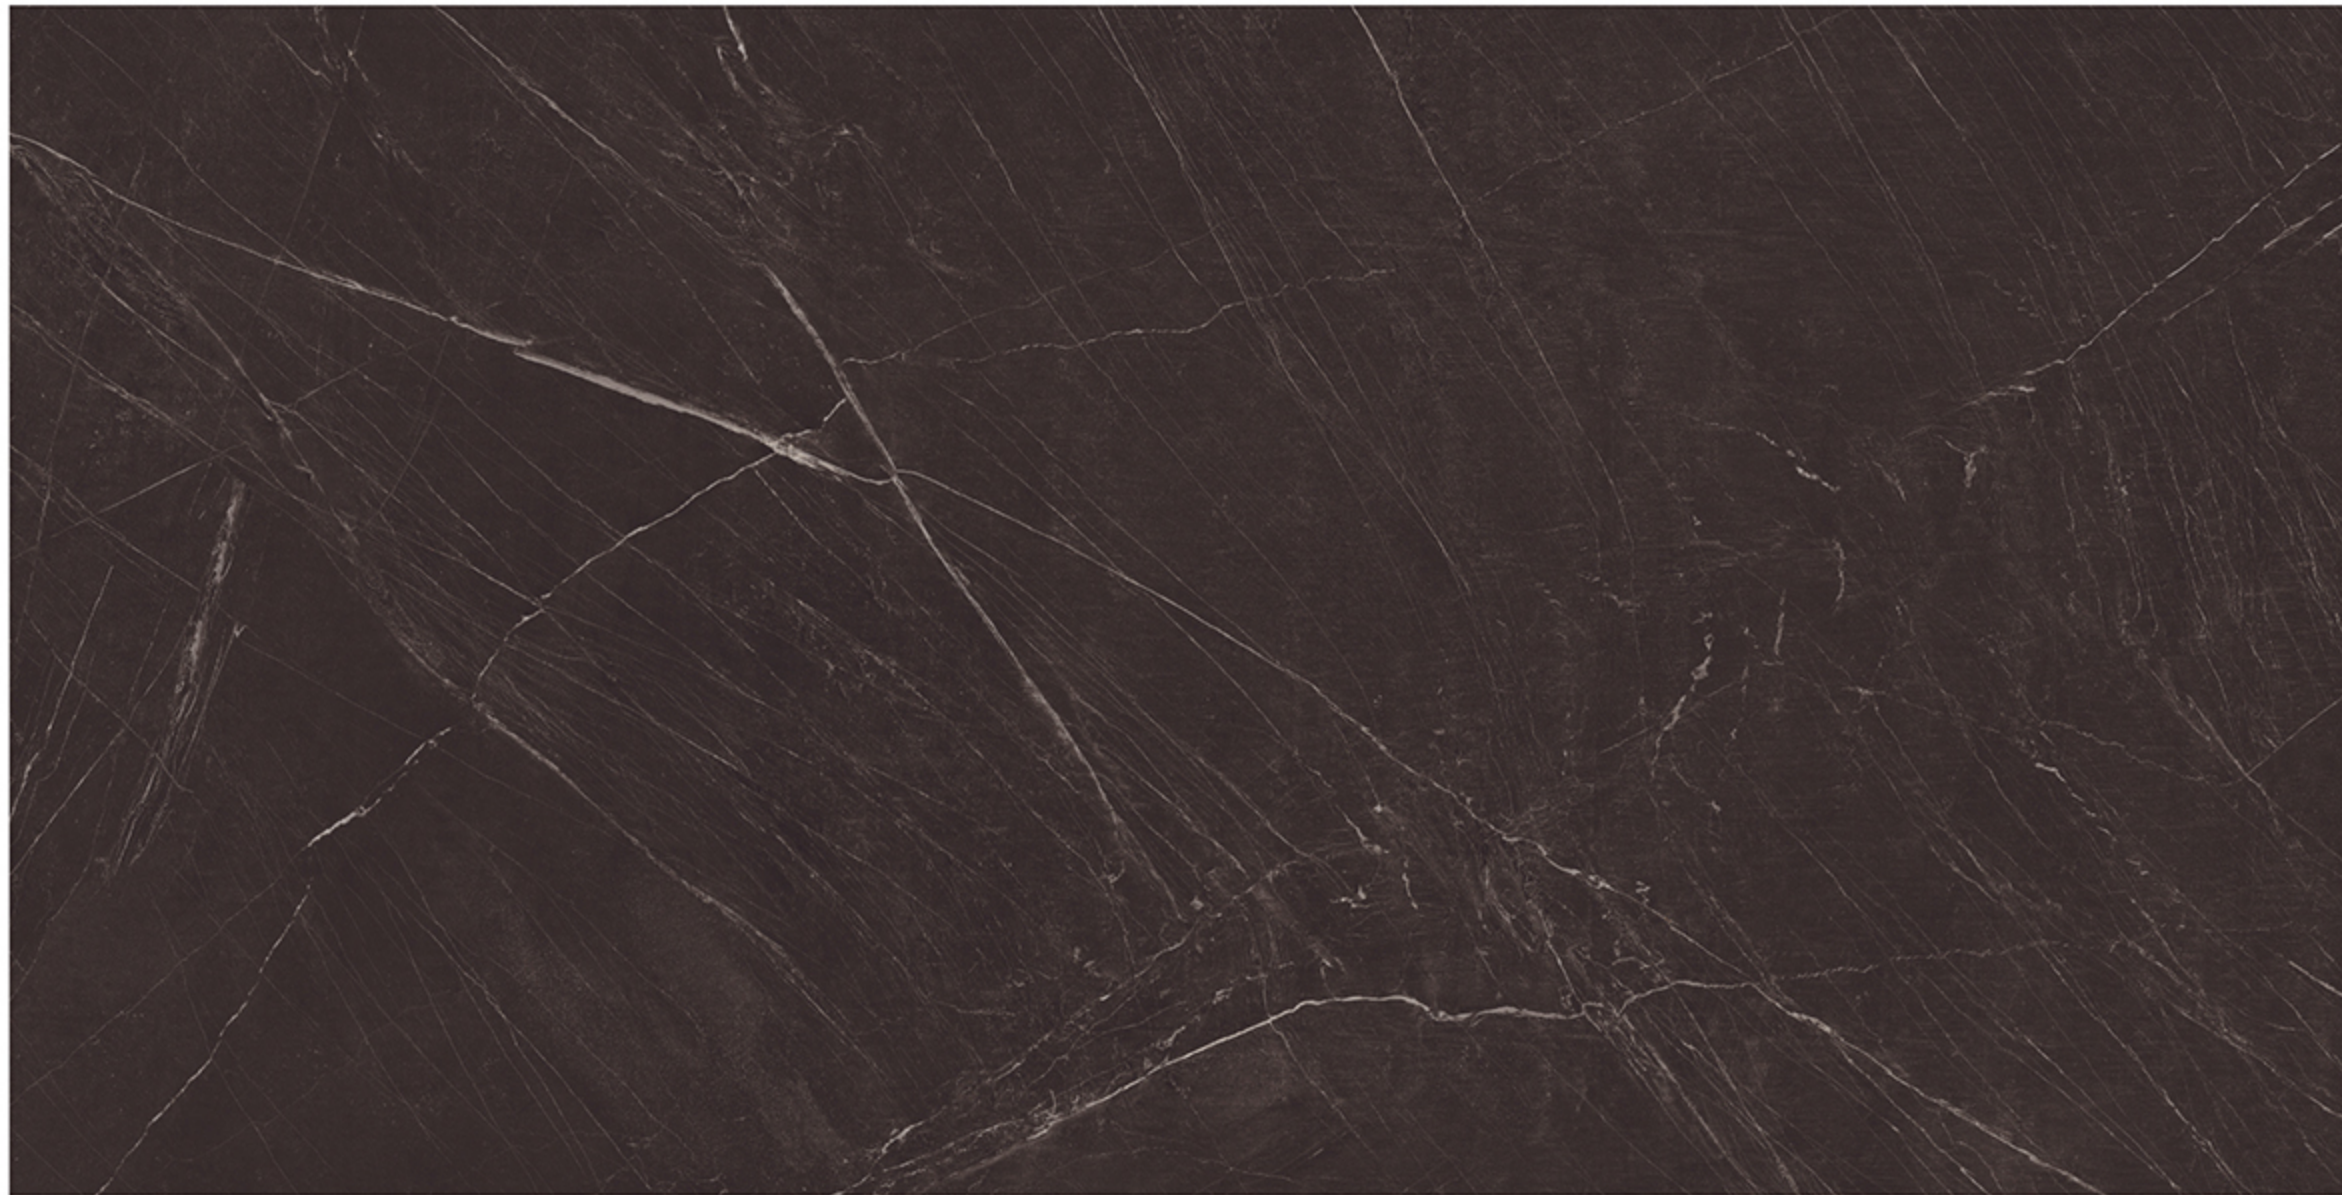

NEXO BROWN

HIGH GLOSSY
FINISH

600x1200
MM

PGVT