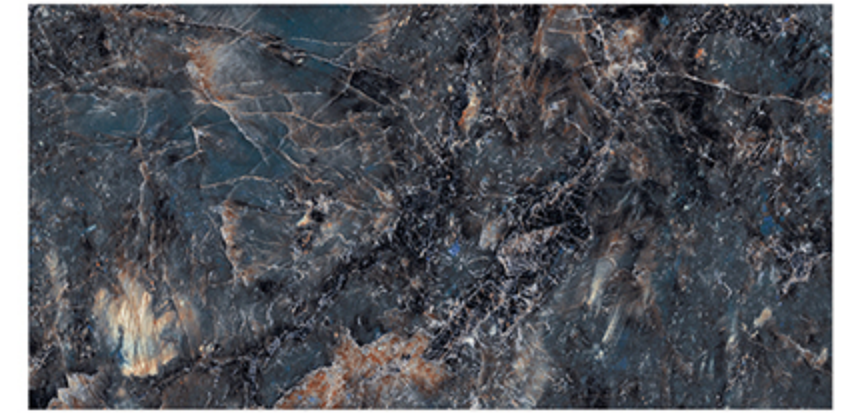

LEMURIAN NATURAL

HIGH GLOSSY
FINISH

600x1200
MM

PGVT