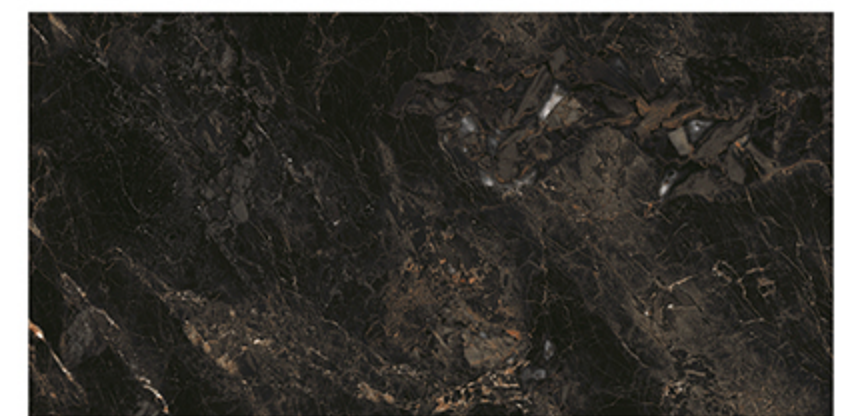

DIVINE BLACK

HIGH GLOSSY
FINISH

600x1200
MM

PGVT