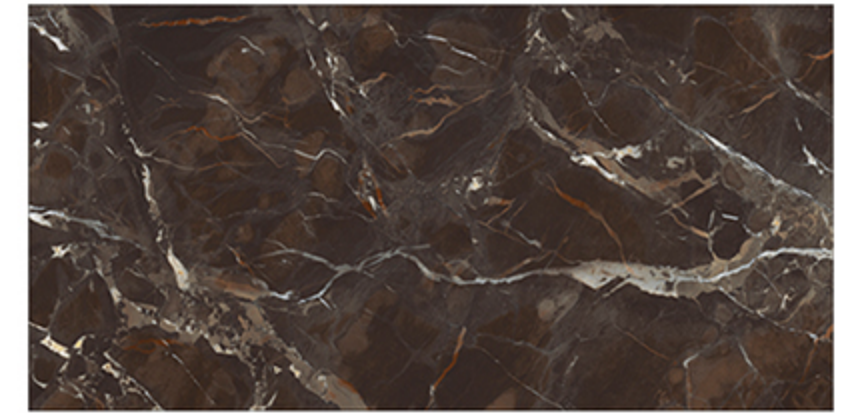

IRIS BROWN

HIGH GLOSSY
FINISH

600x1200
MM

PGVT

LIGHT
WEIGHT

FACADES

RESIN-FREE

ZERO
MAINTENANCE