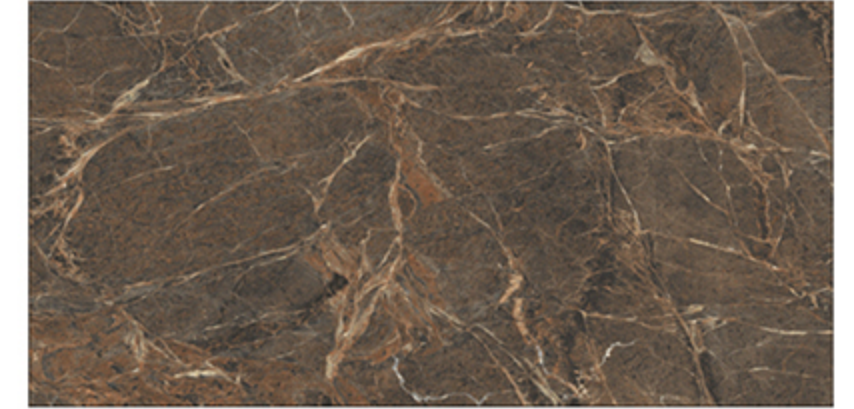

SPIDER BROWN

HIGH GLOSSY
FINISH

600x1200
MM

PGVT