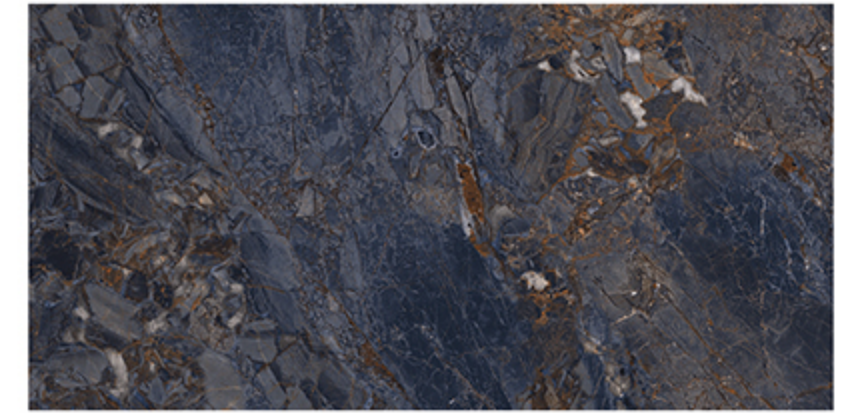

DIVINE BLUE

HIGH GLOSSY
FINISH

600x1200
MM

PGVT