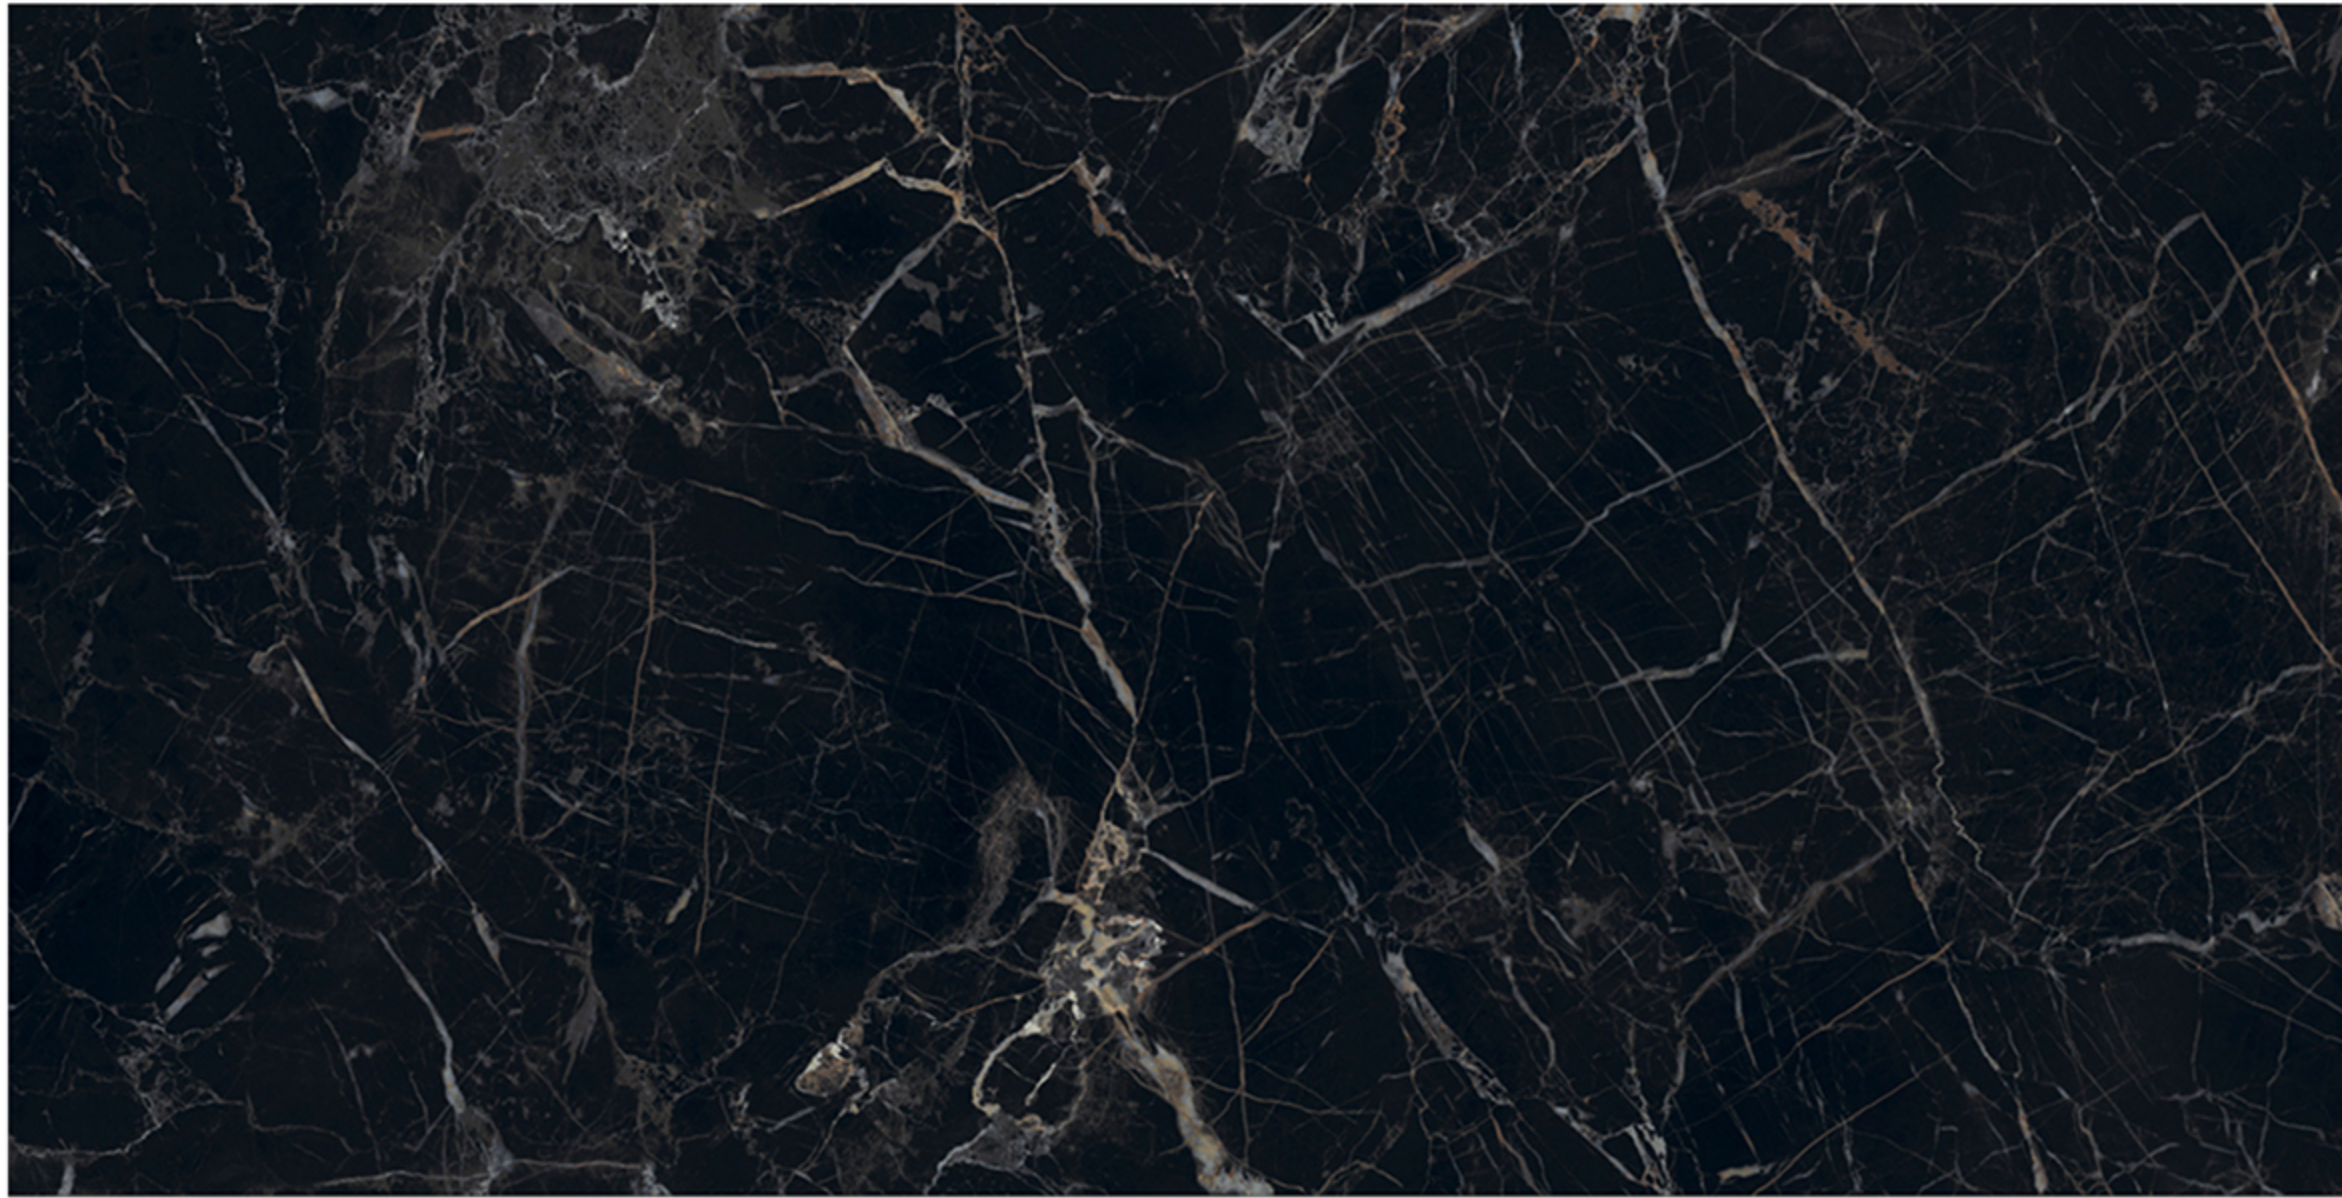

COSTA BLACK

HIGH GLOSSY
FINISH

600x1200
MM

PGVT