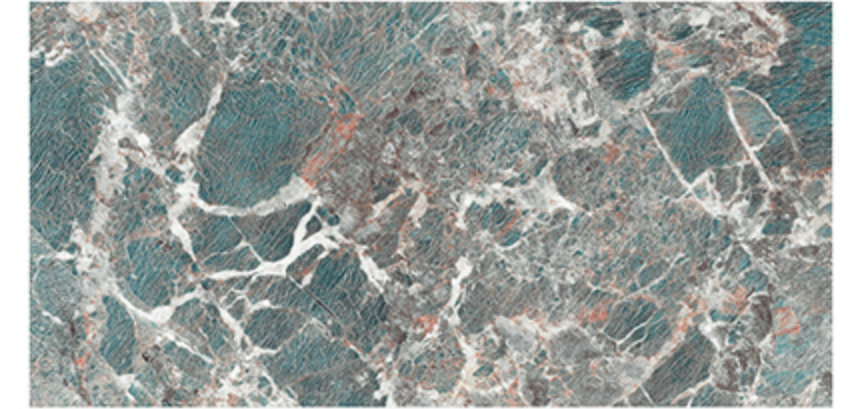

monza

HIGH GLOSSY

AMAZONITE NATURAL

HIGH GLOSSY
FINISH

600x1200
MM

PGVT

LIGHT
WEIGHT

FACADES