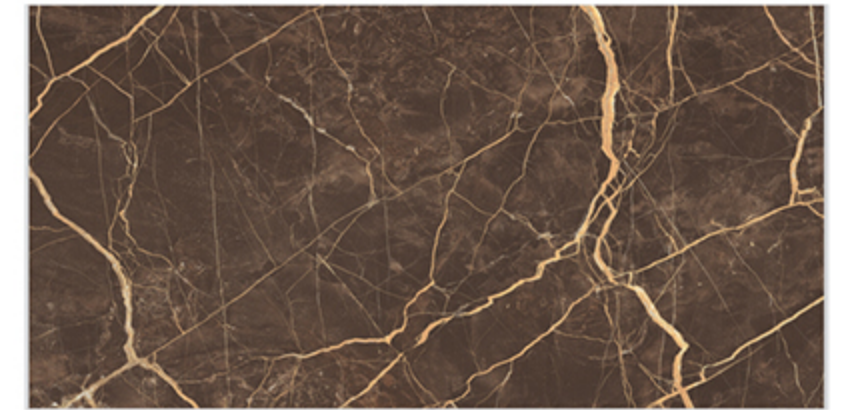

ZERO POROSITY
ENSURING
ANTI-FUNGOAL LIFE

EMBRACE BROWN

HIGH GLOSSY
FINISH

600x1200
MM

PGVT

LIGHT
WEIGHT

FACADES

RESIN-FREE