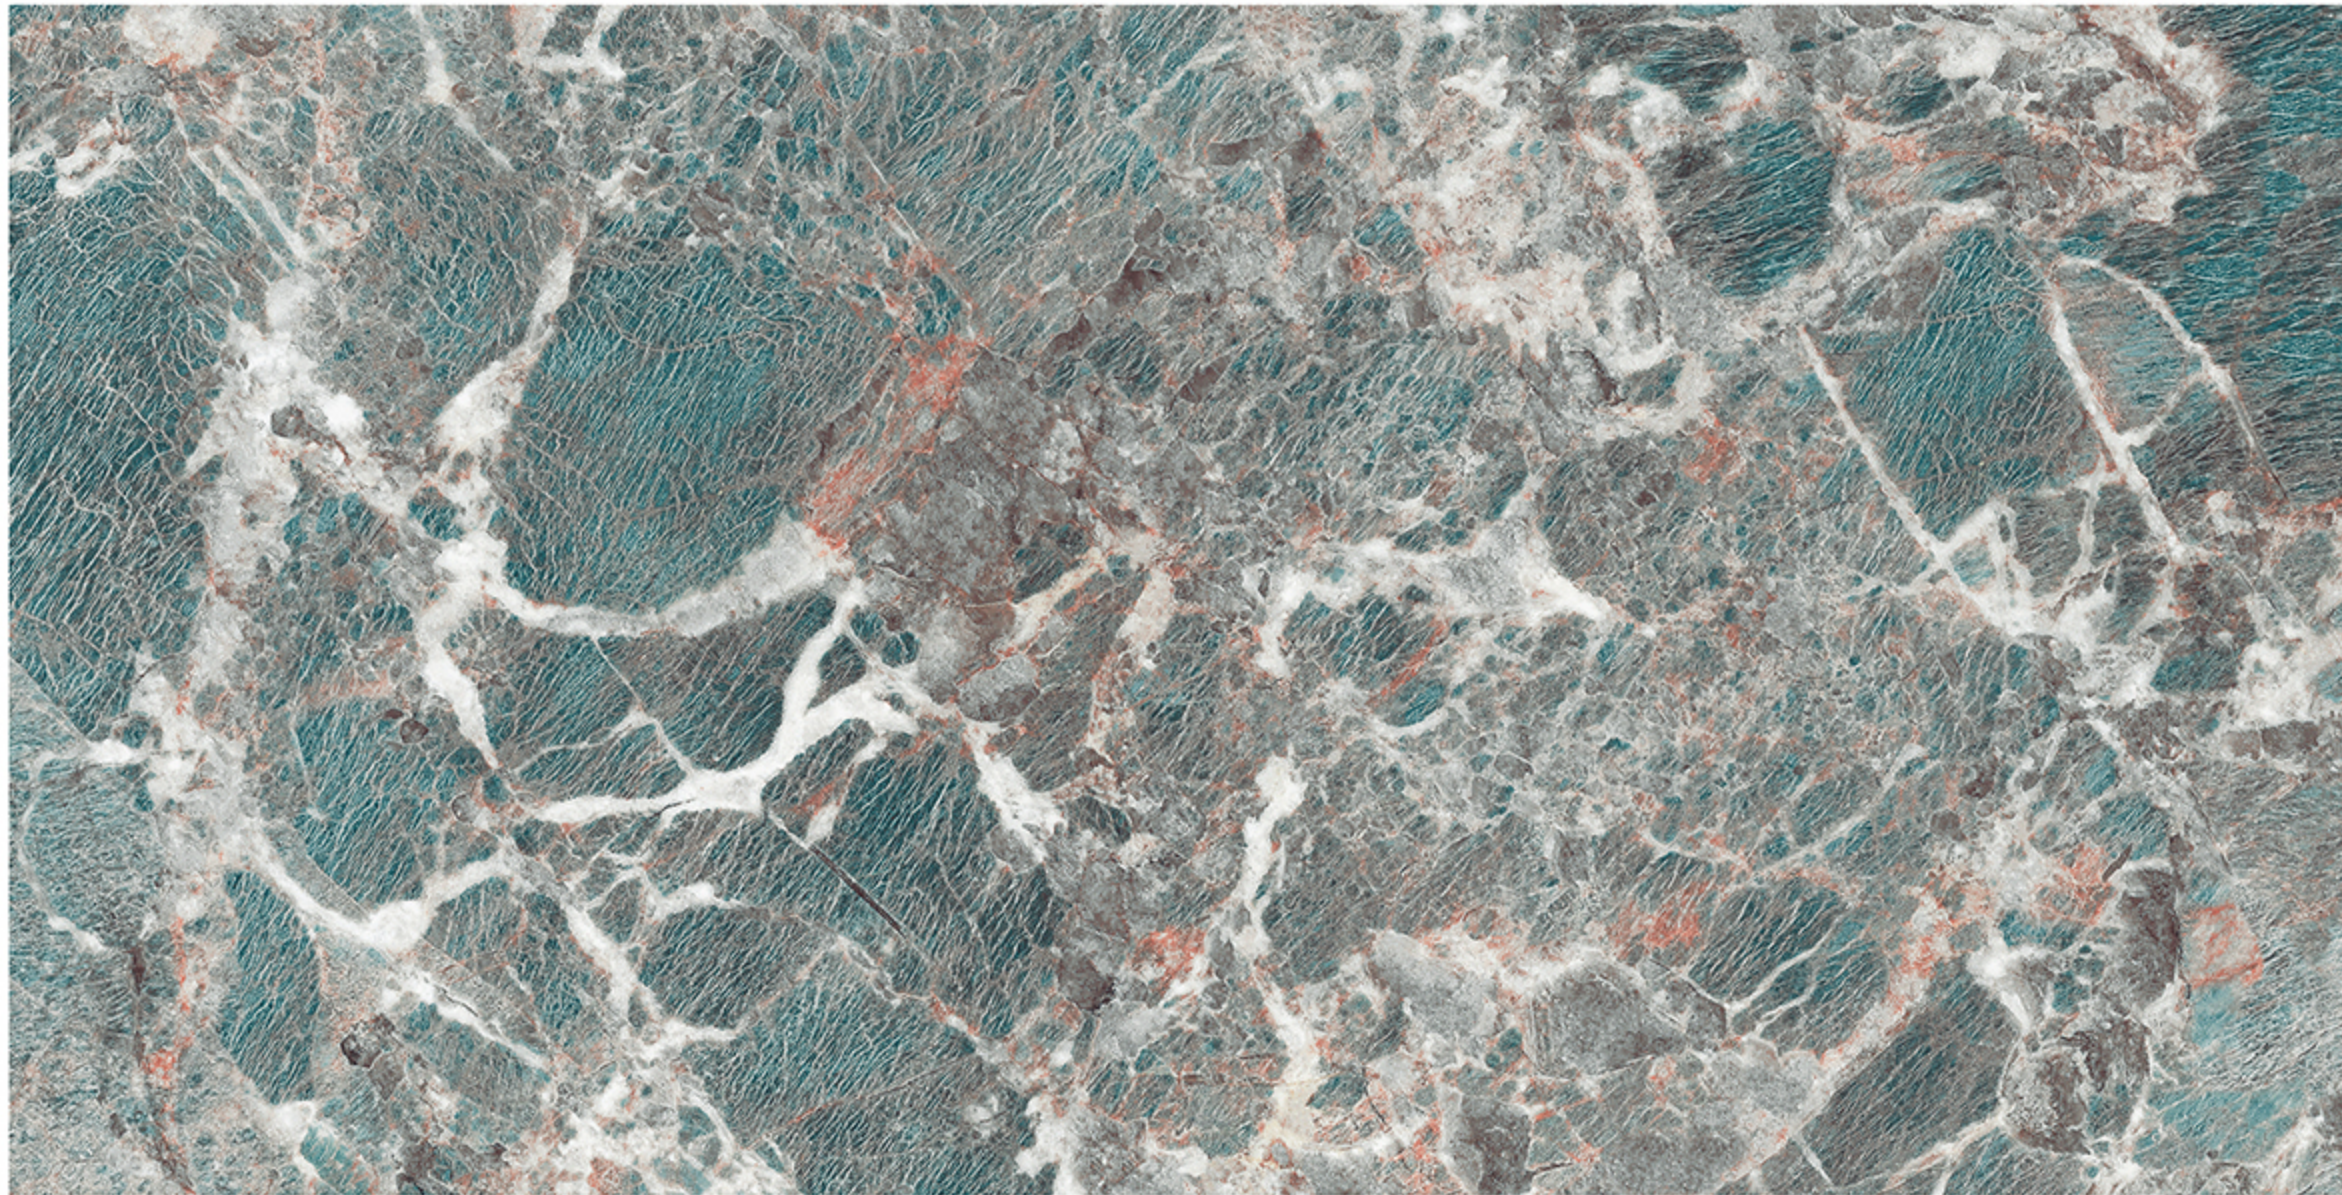

monza

HIGH GLOSSY

AMAZONITE NATURAL

HIGH GLOSSY
FINISH

600x1200
MM

PGVT

LIGHT
WEIGHT

FACADES