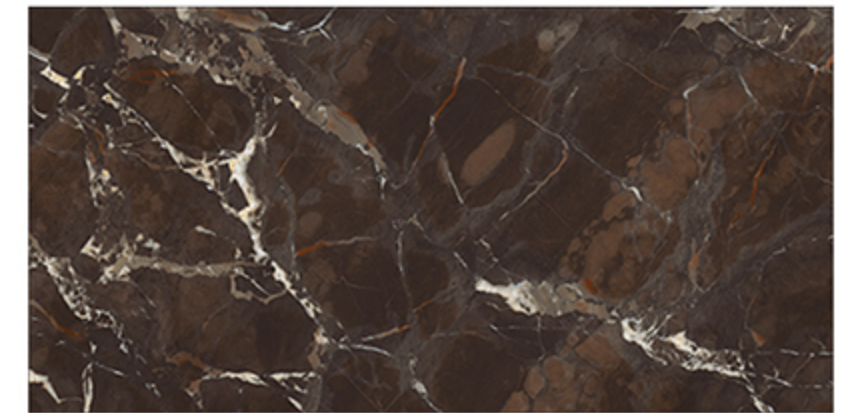

IRIS BROWN

HIGH GLOSSY
FINISH

600x1200
MM

PGVT

LIGHT
WEIGHT

FACADES

RESIN-FREE

ZERO
MAINTENANCE