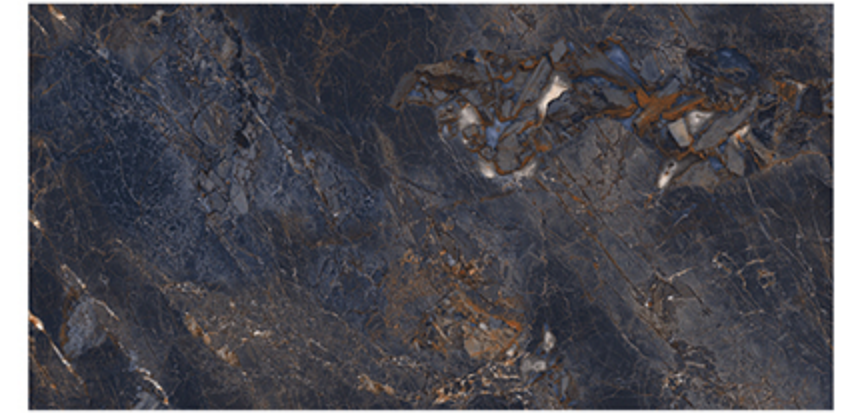

DIVINE BLUE

HIGH GLOSSY
FINISH

600x1200
MM

PGVT