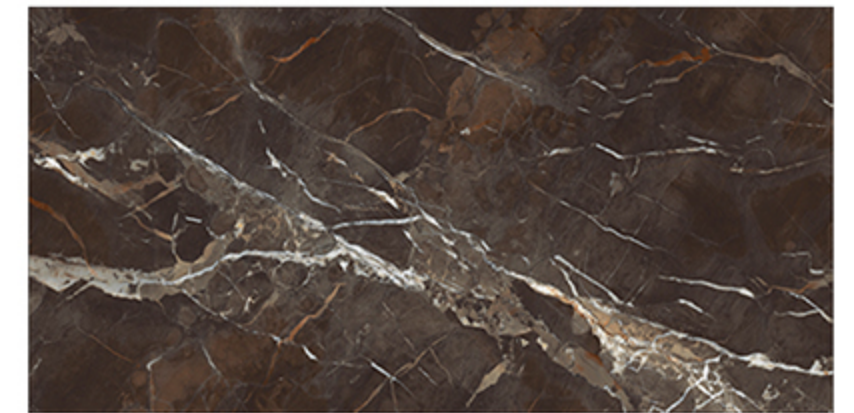

IRIS BROWN

HIGH GLOSSY
FINISH

600x1200
MM

PGVT

LIGHT
WEIGHT

FACADES

RESIN-FREE

ZERO
MAINTENANCE