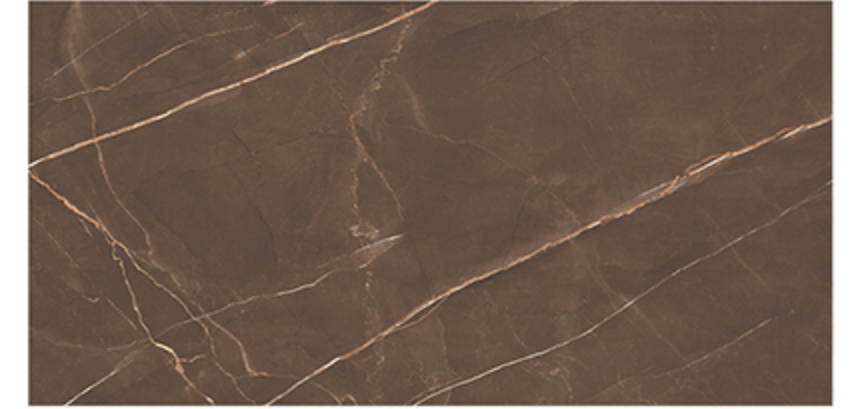

600x1200
MM

PGVT

monza
GRANITO

LIGHT
WEIGHT

FACADES

RESIN-FREE

ZERO
MAINTENANCE

PRE-POLISHED