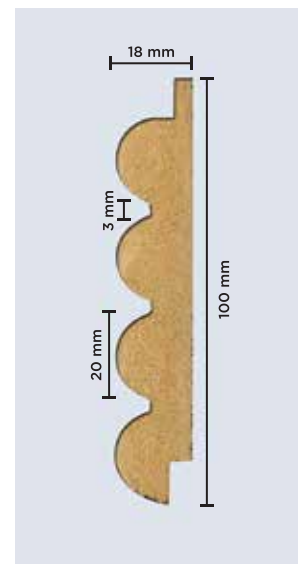

SPECIFICATIONS

CORE: Engineered Wood (HMR-Grade Fibreboard)

FINISH: Textured Poly Vinyl Membrane

HEIGHT: 9 ft (2750 mm)

WIDTH: 121 mm (4.75 inches)

THICKNESS: 18 mm (3/4th inch)

MANUFACTURING PROCESS

- Refining raw wood fibres for quality.
- Gluing, pressing & calibrating into uniform panels.
- Routing wooden panels into desired designs.
- Applying textured Poly Vinyl membrane on top.

**3771
SLATS**

**1001
RIBBED SLATS**

**3786
TWO SLATS**

**3993
BARCODE**

**5050
PEAKS**

**5151
FLUTES**

**2050
TWO FLUTES**

**LMBR
SPIRALS**

A large log is being processed in a sawmill. The log is positioned horizontally, and a large metal blade is visible above it, cutting through the wood. A thick plume of sawdust is being ejected from the cut, filling the air. The background shows a dense forest of green trees. The scene is captured in a close-up, slightly low-angle shot, emphasizing the scale of the machinery and the volume of sawdust.