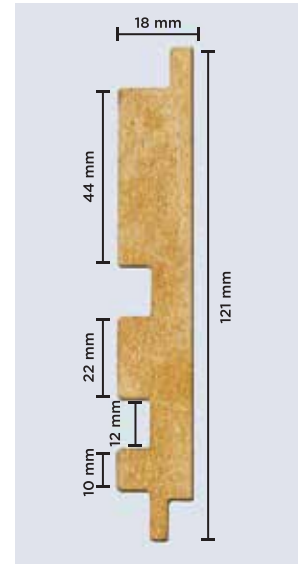

SPECIFICATIONS

CORE: Engineered Wood (HMR-Grade Fibreboard)

FINISH: Textured Poly Vinyl Membrane

HEIGHT: 9 ft (2750 mm)

WIDTH: 121 mm (4.75 inches)

THICKNESS: 18 mm (3/4th inch)

MANUFACTURING PROCESS

- Refining raw wood fibres for quality.
- Gluing, pressing & calibrating into uniform panels.
- Routing wooden panels into desired designs.
- Applying textured Poly Vinyl membrane on top.

**3771
SLATS**

**1001
RIBBED SLATS**

**3786
TWO SLATS**

**3993
BARCODE**

**5050
PEAKS**

**5151
FLUTES**

**2050
TWO FLUTES**

**LMBR
SPIRALS**