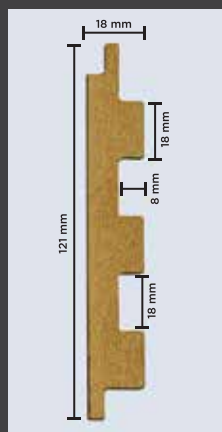

1001 - RIBBED SLATS
202 Neo Armani