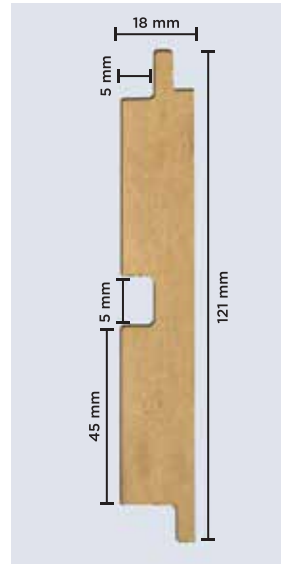

**3786
TWO SLATS**