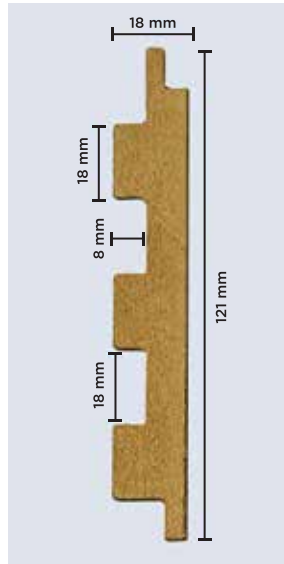

**1001
RIBBED SLATS**