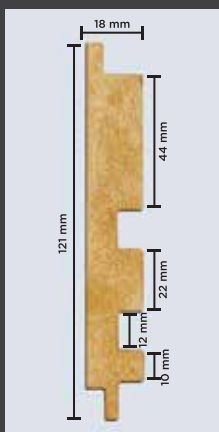

TIMBER
PROFILES

MARBLE
PROFILES

CONCRETE
PROFILES

COLOR
PROFILES

METAL
PROFILES

LEATHER
PROFILES

HOW TO
INSTALL

VISUALIZER

3993 - BARCODE
107 Wenge