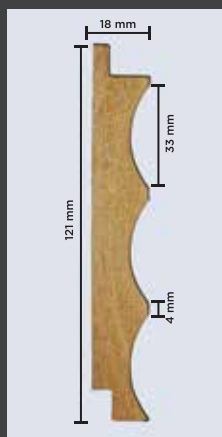

CLICK
MENU

TIMBER
PROFILES

MARBLE
PROFILES

CONCRETE
PROFILES

COLOR
PROFILES

METAL
PROFILES

LEATHER
PROFILES

HOW TO
INSTALL

VISUALIZER

5151 - FLUTES
205 Saint Laurent