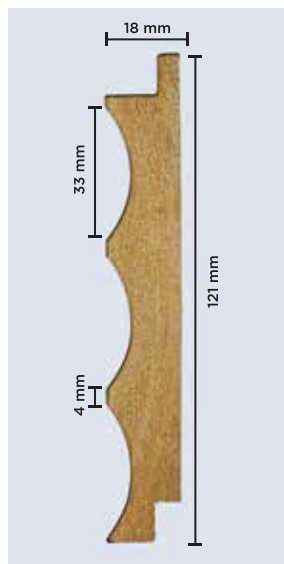

SPECIFICATIONS

CORE: Engineered Wood (HMR-Grade Fibreboard)

FINISH: Textured Poly Vinyl Membrane

HEIGHT: 9 ft (2750 mm)

WIDTH: 121 mm (4.75 inches)

THICKNESS: 18 mm (3/4th inch)

MANUFACTURING PROCESS

- Refining raw wood fibres for quality.
- Gluing, pressing & calibrating into uniform panels.
- Routing wooden panels into desired designs.
- Applying textured Poly Vinyl membrane on top.

**3771
SLATS**

**1001
RIBBED SLATS**

**3786
TWO SLATS**

**3993
BARCODE**

**5050
PEAKS**

**5151
FLUTES**

**2050
TWO FLUTES**

**LMBR
SPIRALS**