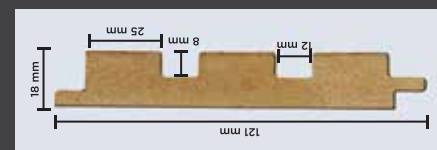

3771 - SLATS

105 Nordic Oak