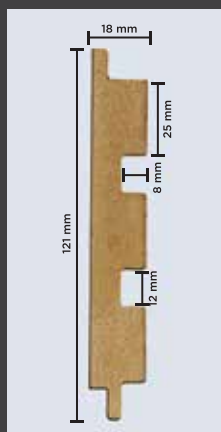

vivre
PANELS

CLICK
MENU

TIMBER
PROFILES

MARBLE
PROFILES

CONCRETE
PROFILES

COLOR
PROFILES

METAL
PROFILES

LEATHER
PROFILES

HOW TO
INSTALL

VISUALIZER

3771 - SLATS
301 Soft Black