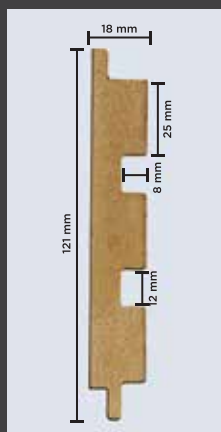

CLICK
MENU

TIMBER
PROFILES

MARBLE
PROFILES

CONCRETE
PROFILES

COLOR
PROFILES

METAL
PROFILES

LEATHER
PROFILES

HOW TO
INSTALL

VISUALIZER

3771 - SLATS
602 Matt Bella Gold