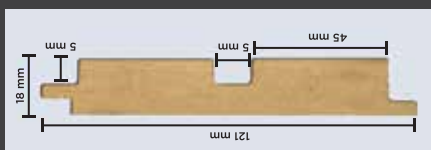

3786 - XL SLATS