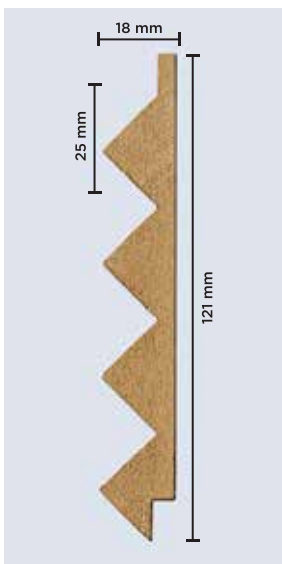

SPECIFICATIONS

CORE: Engineered Wood (HMR-Grade Fibreboard)

FINISH: Textured Poly Vinyl Membrane

HEIGHT: 9 ft (2750 mm)

WIDTH: 121 mm (4.75 inches)

THICKNESS: 18 mm (3/4th inch)

MANUFACTURING PROCESS

- Refining raw wood fibres for quality.
- Gluing, pressing & calibrating into uniform panels.
- Routing wooden panels into desired designs.
- Applying textured Poly Vinyl membrane on top.

**3771
SLATS**

**1001
RIBBED SLATS**

**3786
TWO SLATS**

**3993
BARCODE**

**5050
PEAKS**

**5151
FLUTES**

**2050
TWO FLUTES**

**LMBR
SPIRALS**