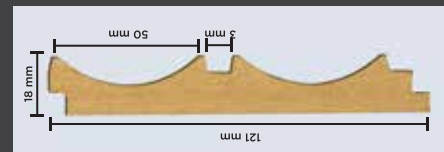

SPECIFICATIONS

CORE: Engineered Wood (HMR-Grade Fibreboard)

FINISH: Textured Poly Vinyl Membrane

HEIGHT: 9 ft (2750 mm)

WIDTH: 121 mm (4.75 inches)

THICKNESS: 18 mm (3/4th inch)

MANUFACTURING PROCESS

- Refining raw wood fibres for quality.
- Gluing, pressing & calibrating into uniform panels.
- Routing wooden panels into desired designs.
- Applying textured Poly Vinyl membrane on top.

LEATHER
PROFILES

HOW TO
INSTALL

VISUALIZER

5050
PEAKS

2050 - TWO
FLUTES

201 Statuario

CLICK
MENU

TIMBER
PROFILES