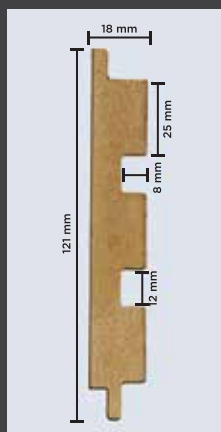

COLOR
PROFILES

METAL
PROFILES

LEATHER
PROFILES

HOW TO
INSTALL

VISUALIZER

3771 - SLATS
308 Soft Grigio

vivre
PANELS

CLICK
MENU