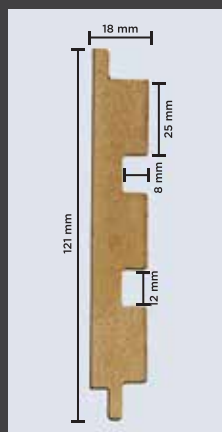

3771 - SLATS
108 Black Walnut