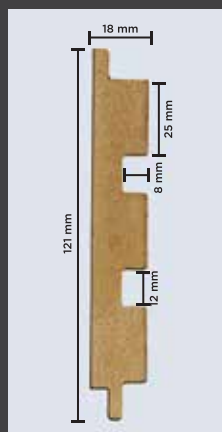

SPECIFICATIONS

CORE: Engineered Wood (HMR-Grade Fibreboard)

FINISH: Textured Poly Vinyl Membrane

HEIGHT: 9 ft (2750 mm)

WIDTH: 121 mm (4.75 inches)

THICKNESS: 18 mm (3/4th inch)

MANUFACTURING PROCESS

- Refining raw wood fibres for quality.
- Gluing, pressing & calibrating into uniform panels.
- Routing wooden panels into desired designs.
- Applying textured Poly Vinyl membrane on top.

TIMBER
PROFILES

MARBLE
PROFILES

CONCRETE
PROFILES

COLOR
PROFILES

METAL
PROFILES

LEATHER
PROFILES

HOW TO
INSTALL

VISUALIZER