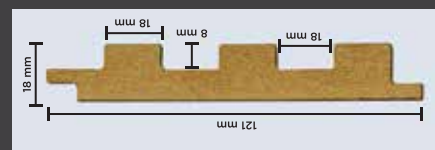

SPECIFICATIONS

CORE: Engineered Wood (HMR-Grade Fibreboard)

FINISH: Textured Poly Vinyl Membrane

HEIGHT: 9 ft (2750 mm)

WIDTH: 121 mm (4.75 inches)

THICKNESS: 18 mm (3/4th inch)

MANUFACTURING PROCESS

- Refining raw wood fibres for quality.
- Gluing, pressing & calibrating into uniform panels.
- Routing wooden panels into desired designs.
- Applying textured Poly Vinyl membrane on top.

CONCRETE
PROFILES

COLOR
PROFILES

METAL
PROFILES

LEATHER
PROFILES

HOW TO
INSTALL

VISUALIZER

3786 - XL
SLATS

1001 - RIBBED
SLATS