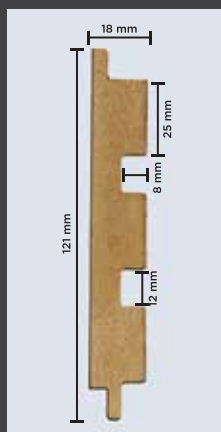

3771 - SLATS
109 Textured Teak