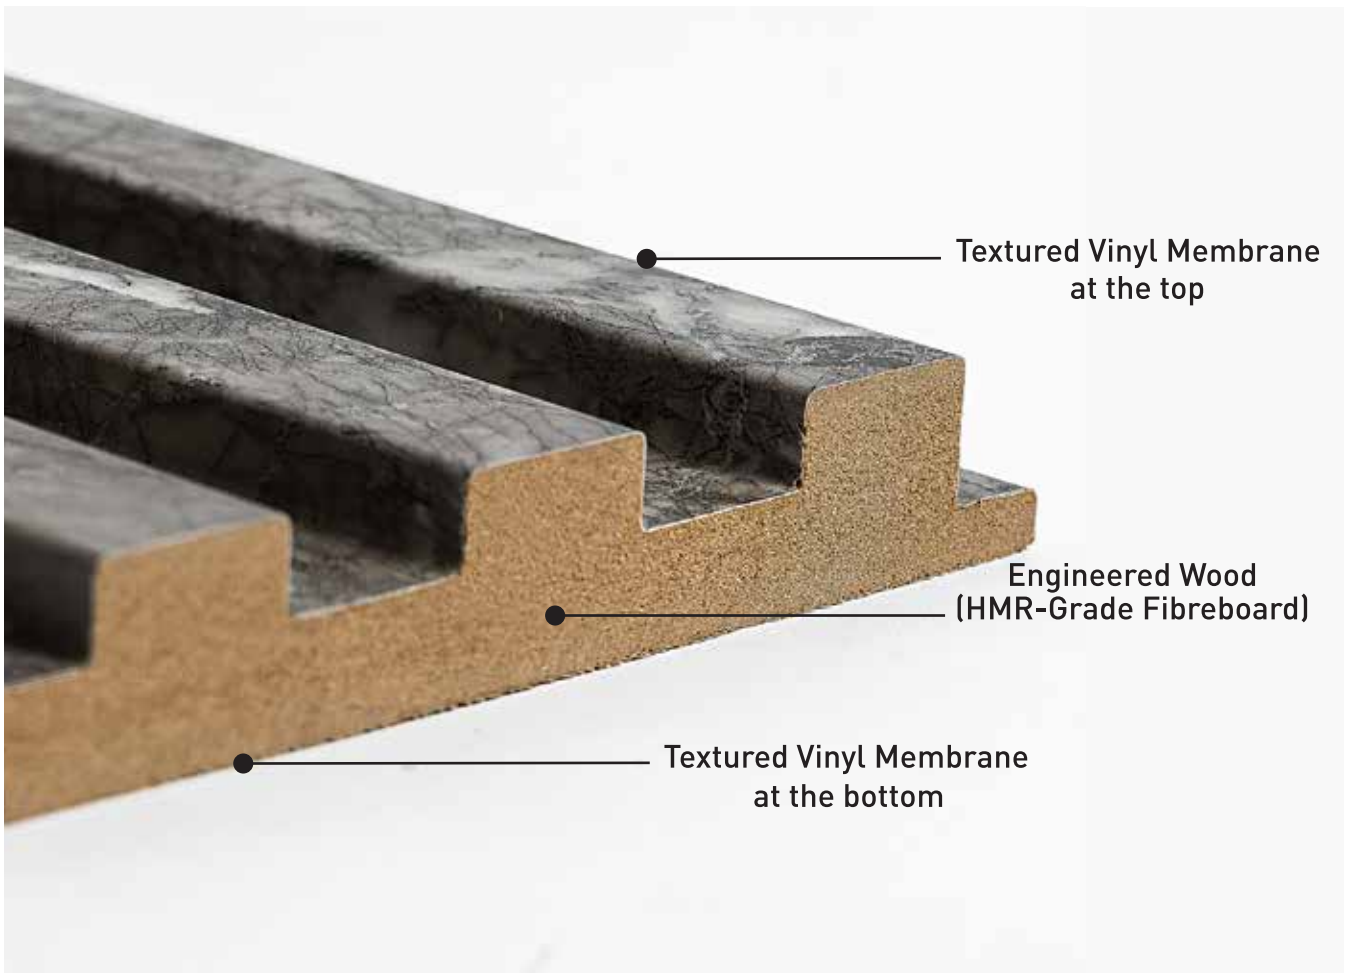

SPECIFICATIONS

CORE: Engineered Wood (HMR-Grade Fibreboard)

FINISH: Textured Poly Vinyl Membrane

HEIGHT: 9 ft (2750 mm)

WIDTH: 121 mm (4.75 inches)

THICKNESS: 18 mm (3/4th inch)

MANUFACTURING PROCESS

- Refining raw wood fibres for quality.
- Gluing, pressing & calibrating into uniform panels.
- Routing wooden panels into desired designs.
- Applying textured Poly Vinyl membrane on top.

A large log is being processed in a sawmill. The log is positioned horizontally, and a large metal blade is visible above it, cutting through the wood. A thick plume of sawdust is being ejected from the cut, filling the air. The background shows a dense forest of green trees. The scene is captured in a close-up, slightly low-angle shot, emphasizing the scale of the machinery and the volume of sawdust.