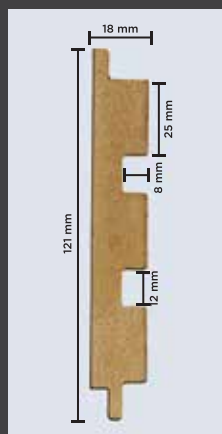

CLICK
MENU

TIMBER
PROFILES

MARBLE
PROFILES

CONCRETE
PROFILES

COLOR
PROFILES

METAL
PROFILES

LEATHER
PROFILES

HOW TO
INSTALL

VISUALIZER

3771 - SLATS
104 German Oak