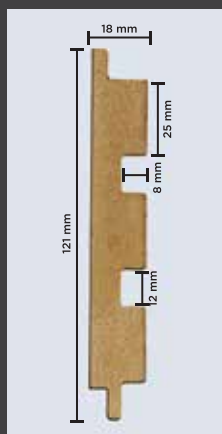

LEATHER
PROFILES

HOW TO
INSTALL

VISUALIZER

vivre
PANELS

3771 - SLATS
503 Inox

CLICK
MENU

TIMBER
PROFILES

MARBLE
PROFILES