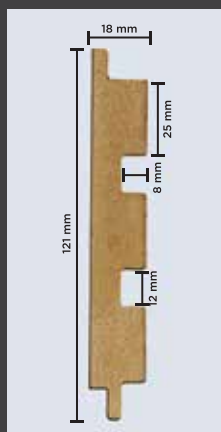

3771 - SLATS
101 Dark Teak