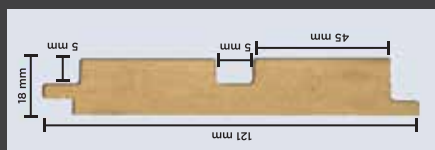

SPECIFICATIONS

CORE: Engineered Wood (HMR-Grade Fibreboard)

FINISH: Textured Poly Vinyl Membrane

HEIGHT: 9 ft (2750 mm)

WIDTH: 121 mm (4.75 inches)

THICKNESS: 18 mm (3/4th inch)

MANUFACTURING PROCESS

- Refining raw wood fibres for quality.
- Gluing, pressing & calibrating into uniform panels.
- Routing wooden panels into desired designs.
- Applying textured Poly Vinyl membrane on top.

CONCRETE
PROFILES

COLOR
PROFILES

METAL
PROFILES

LEATHER
PROFILES

HOW TO
INSTALL

VISUALIZER

3786 - XL
SLATS

1001 - RIBBED
SLATS