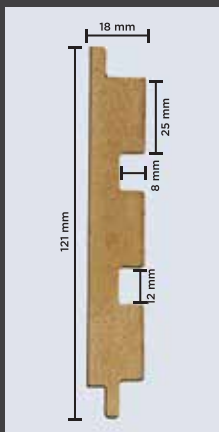

3771 - SLATS
105 Nordic Oak