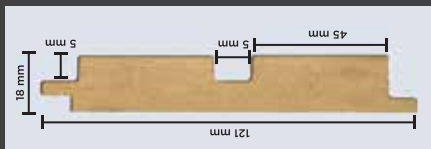

CLICK
MENU

TIMBER
PROFILES

MARBLE
PROFILES

CONCRETE
PROFILES

COLOR
PROFILES

METAL
PROFILES

LEATHER
PROFILES

HOW TO
INSTALL

VISUALIZER

3786 - XL SLATS