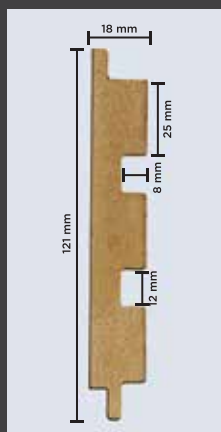

CONCRETE
PROFILES

COLOR
PROFILES

METAL
PROFILES

LEATHER
PROFILES

HOW TO
INSTALL

VISUALIZER

vivre
PANELS

3771 - SLATS
501 Picasso Gold