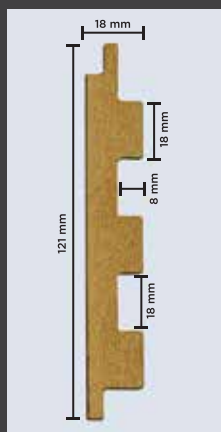

CLICK
MENU

TIMBER
PROFILES

MARBLE
PROFILES

CONCRETE
PROFILES

COLOR
PROFILES

METAL
PROFILES

LEATHER
PROFILES

HOW TO
INSTALL

VISUALIZER

1001 - RIBBED SLATS
204 Emperador