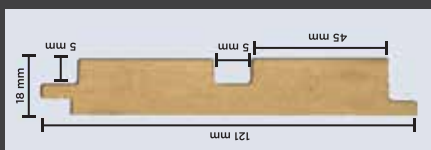

3786 - XL SLATS