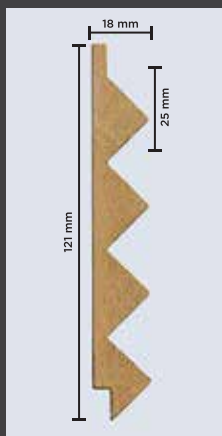

5050 - PEAKS
101 Dark Teak