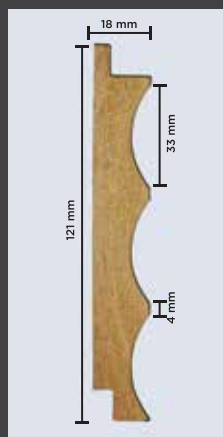

SPECIFICATIONS

CORE: Engineered Wood (HMR-Grade Fibreboard)

FINISH: Textured Poly Vinyl Membrane

HEIGHT: 9 ft (2750 mm)

WIDTH: 121 mm (4.75 inches)

THICKNESS: 18 mm (3/4th inch)

MANUFACTURING PROCESS

- Refining raw wood fibres for quality.
- Gluing, pressing & calibrating into uniform panels.
- Routing wooden panels into desired designs.
- Applying textured Poly Vinyl membrane on top.

TIMBER
PROFILES

MARBLE
PROFILES

CONCRETE
PROFILES

COLOR
PROFILES

METAL
PROFILES

LEATHER
PROFILES

HOW TO
INSTALL

VISUALIZER