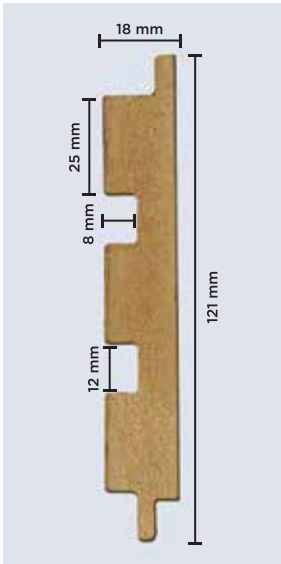

MANUFACTURING PROCESS

- Refining raw wood fibres for quality.
- Gluing, pressing & calibrating into uniform panels.
- Routing wooden panels into desired designs.
- Applying textured Poly Vinyl membrane on top.

**3771
SLATS**