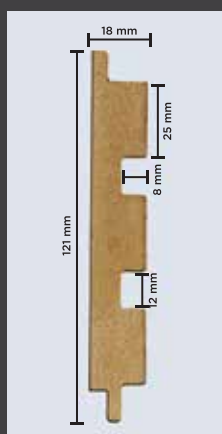

3771 - SLATS
110 White Oak