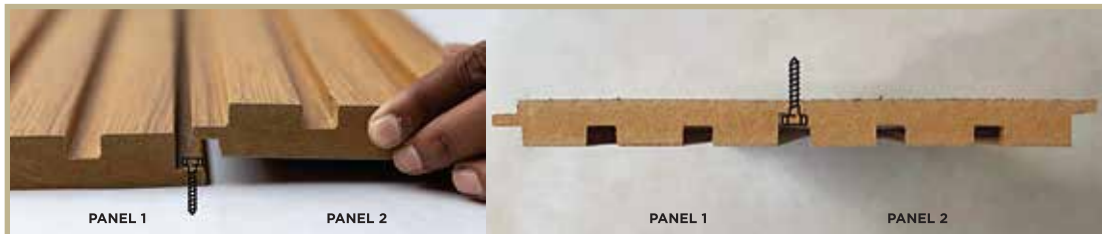

METAL
PROFILES

LEATHER
PROFILES

HOW TO
INSTALL

VISUALIZER

3771 - SLATS
602 Matt Bella Gold

INSTALLATION

- Panel the wall with either aluminum channels or plywood as the base
- Fixing the panel: Drill screws on the lower side of the 1st panel at intermittent distances
- Overlap the upper side of the 2nd panel on the 1st panel
- Again drill the screws on the lower side of the 2nd panel
- As we repeat the process, screws are hidden & we achieve perfectly consistent panelling