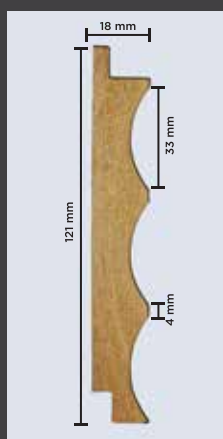

5151 - FLUTES
101 Dark Teak