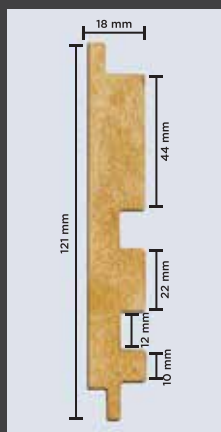

TIMBER
PROFILES

MARBLE
PROFILES

CONCRETE
PROFILES

COLOR
PROFILES

METAL
PROFILES

LEATHER
PROFILES

HOW TO
INSTALL

VISUALIZER

3993 - BARCODE
106 Brazilian Rosewood