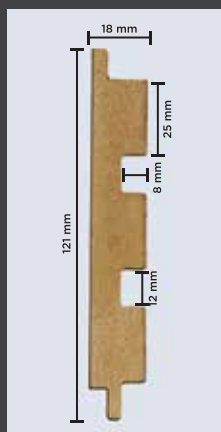

MARBLE
PROFILES

CONCRETE
PROFILES

COLOR
PROFILES

METAL
PROFILES

LEATHER
PROFILES

HOW TO
INSTALL

VISUALIZER

3771 - SLATS
302 Soft White