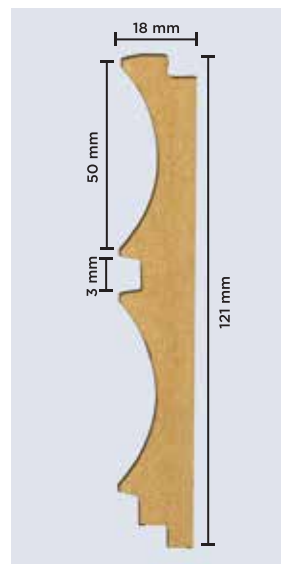

SPECIFICATIONS

CORE: Engineered Wood (HMR-Grade Fibreboard)

FINISH: Textured Poly Vinyl Membrane

HEIGHT: 9 ft (2750 mm)

WIDTH: 121 mm (4.75 inches)

THICKNESS: 18 mm (3/4th inch)

MANUFACTURING PROCESS

- Refining raw wood fibres for quality.
- Gluing, pressing & calibrating into uniform panels.
- Routing wooden panels into desired designs.
- Applying textured Poly Vinyl membrane on top.

**3771
SLATS**

**1001
RIBBED SLATS**

**3786
TWO SLATS**

**3993
BARCODE**

**5050
PEAKS**

**5151
FLUTES**

**2050
TWO FLUTES**

**LMBR
SPIRALS**