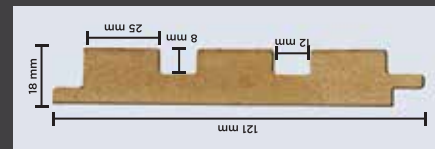

3771 - SLATS

103 American Walnut