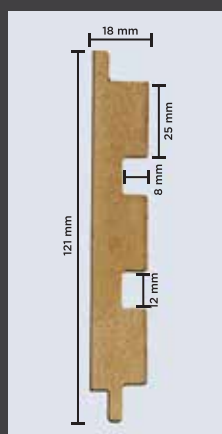

COLOR
PROFILES

METAL
PROFILES

LEATHER
PROFILES

HOW TO
INSTALL

VISUALIZER

3771 - SLATS
402 Slatestone

CLICK
MENU

TIMBER
PROFILES