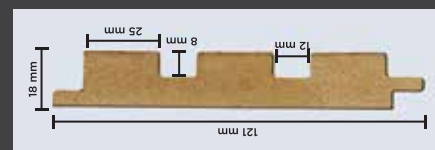

3771 - SLATS

101 Dark Teak