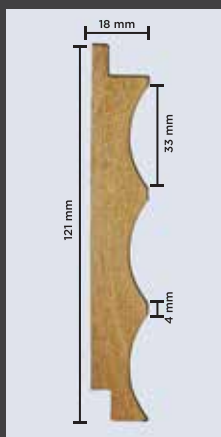

COLOR
PROFILES

METAL
PROFILES

LEATHER
PROFILES

HOW TO
INSTALL

VISUALIZER

5151 - FLUTES
206 Mar Del Plata

CLICK
MENU

TIMBER
PROFILES