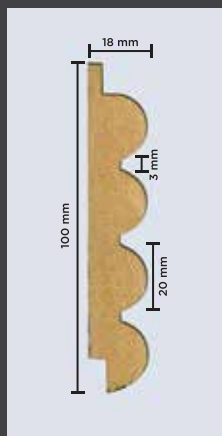

LMBR - SPIRALS
062 Metallic Gold