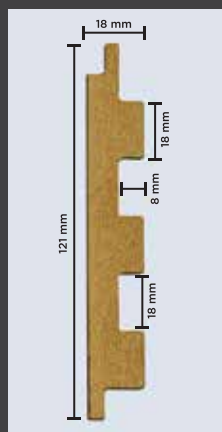

CLICK
MENU

TIMBER
PROFILES

MARBLE
PROFILES

CONCRETE
PROFILES

COLOR
PROFILES

METAL
PROFILES

LEATHER
PROFILES

HOW TO
INSTALL

VISUALIZER

1001 - RIBBED SLATS
203 Zaha Stone