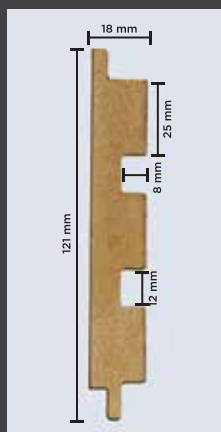

3771 - SLATS
102 Light Teak