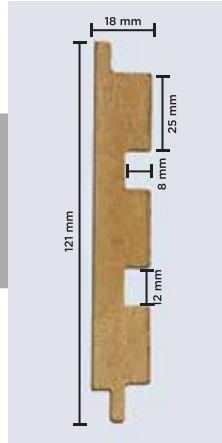

VISUALIZERS

3771 - SLATS

**3786 - XL
SLATS**