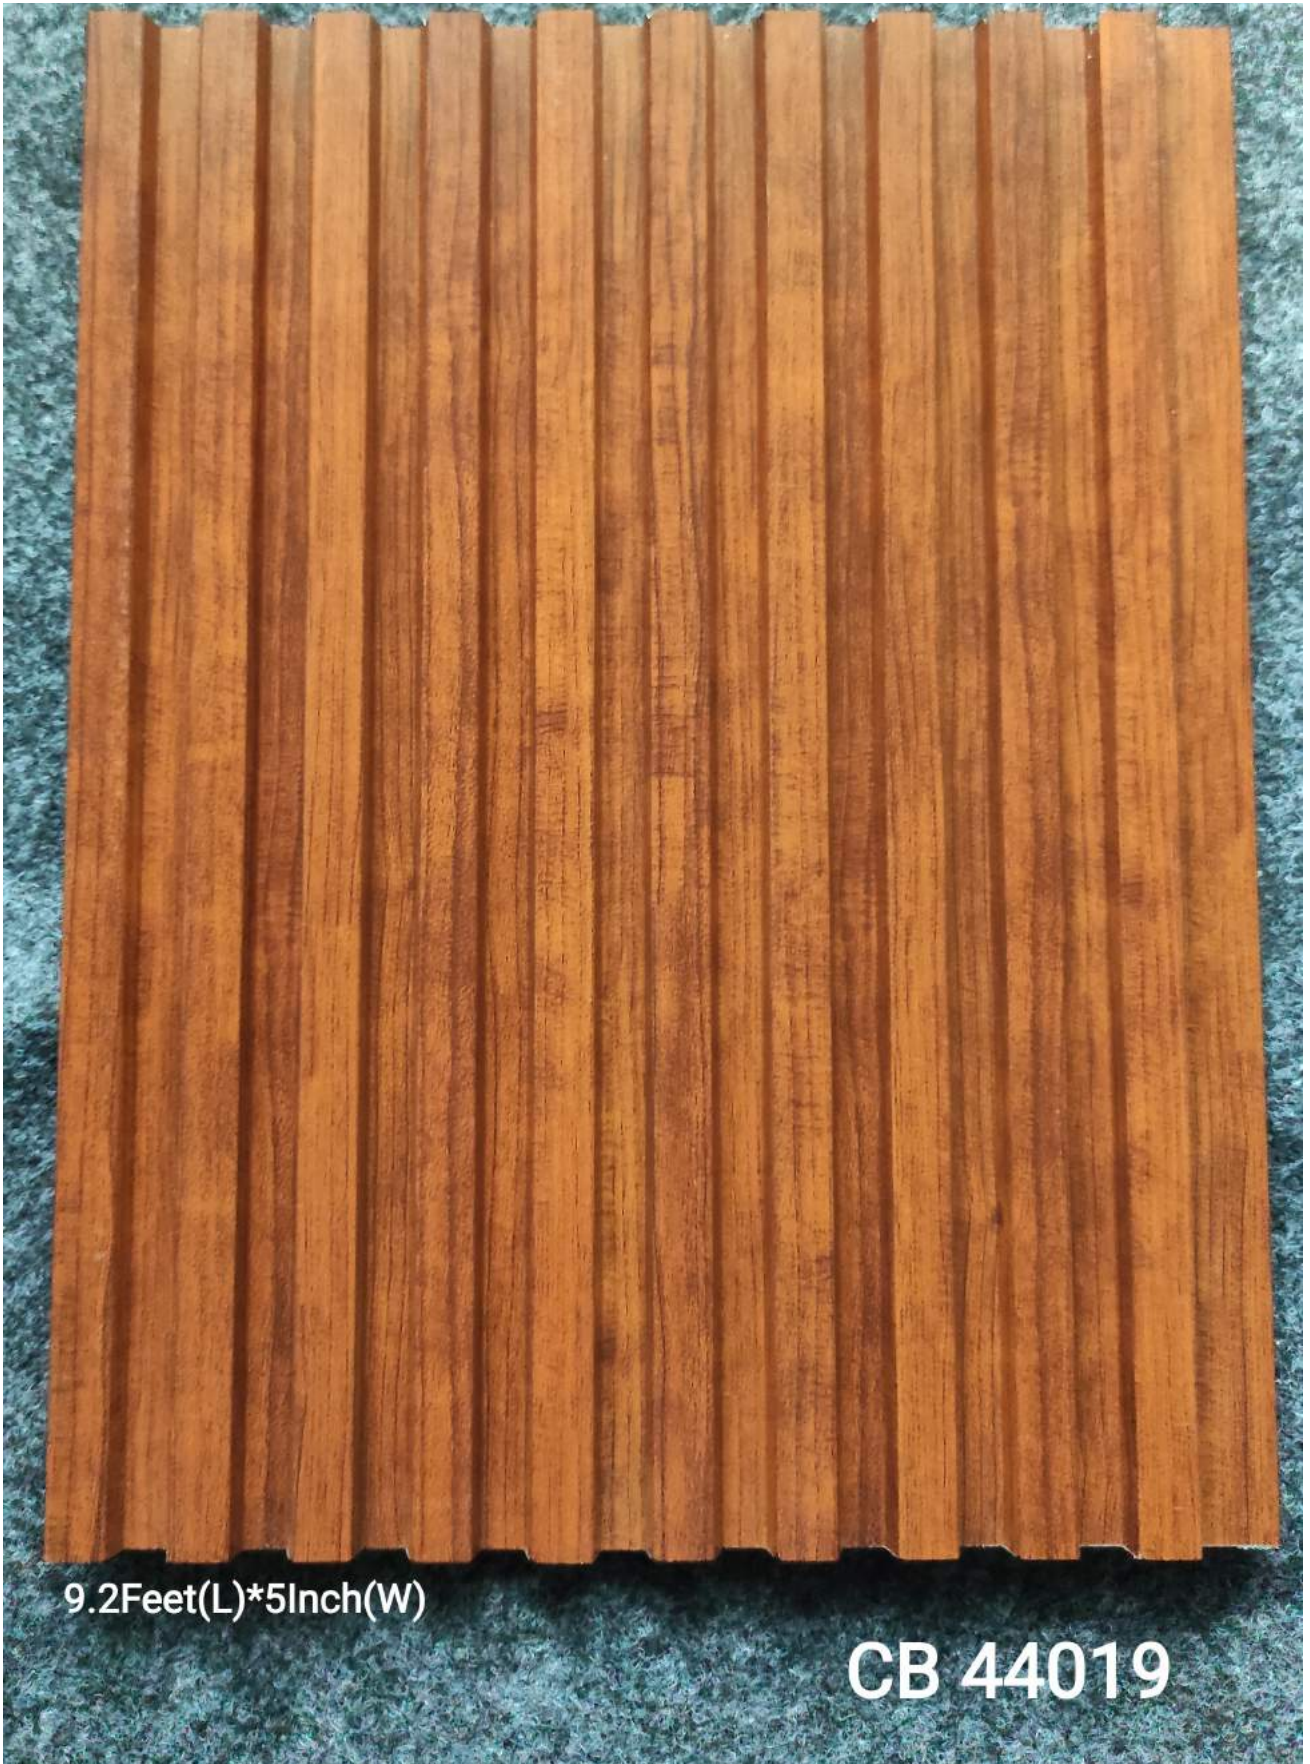

CB 44016

9.2Feet(L)*5Inch(W)

CB 44017

9.2Feet(L)*5Inch(W)

CB 44018

9.2Feet(L)*5Inch(W)

CB 44019

9.2Feet(L)*5Inch(W)

CB 45023

A stack of approximately 12 dark grey, vertically oriented panels. Each panel has a series of vertical ridges or ribs spaced evenly across its width. The panels are stacked on top of each other, creating a layered appearance. The background is a dark, textured surface, possibly gravel or coarse sand.