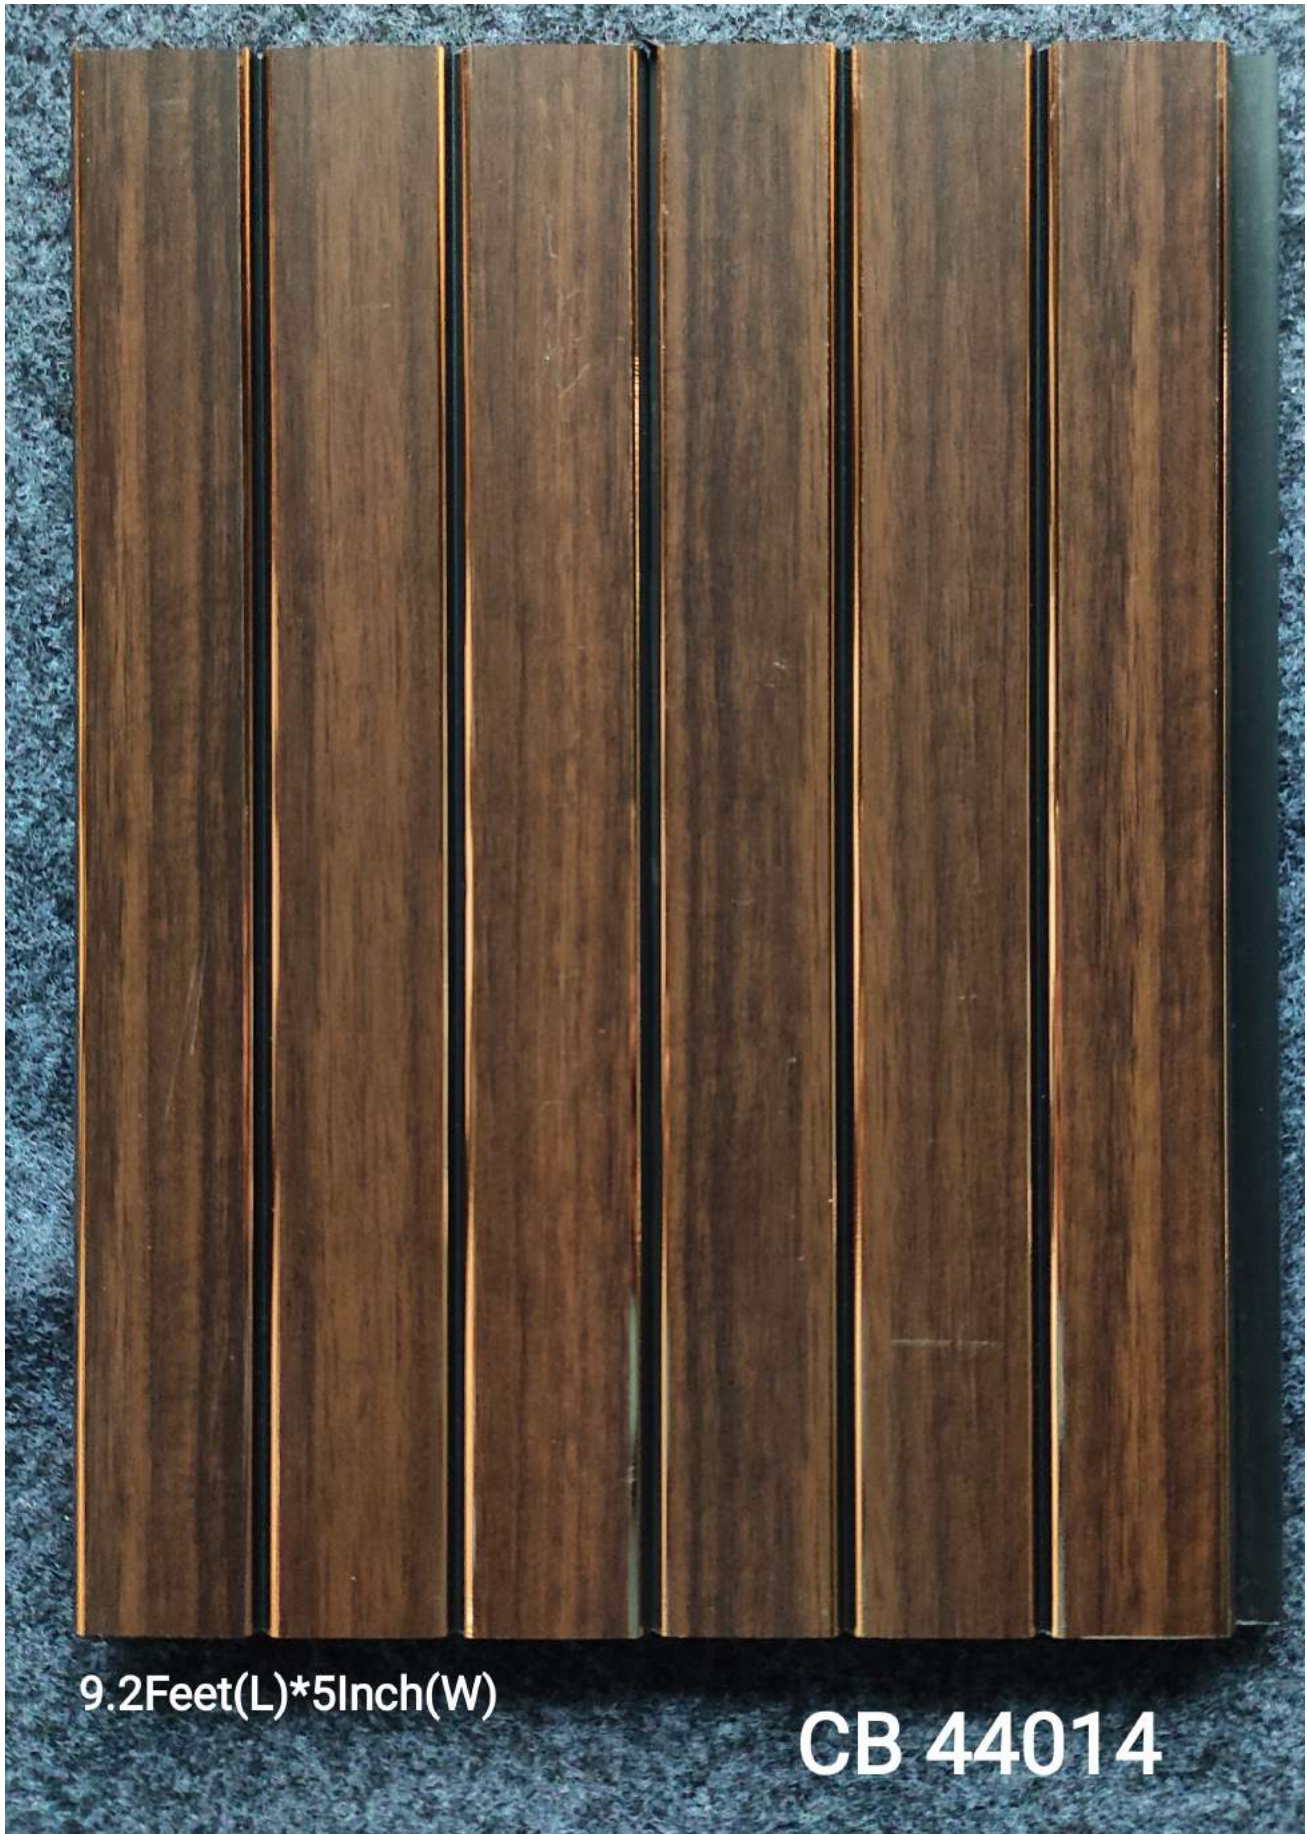

CB 44011

9.2Feet(L)*5Inch(W)

CB 44012

9.2Feet(L)*5Inch(W)

CB 44013

9.2Feet(L)*5Inch(W)

CB 44014

9.2Feet(L)*5Inch(W)

CB 45023

A stack of approximately 12 dark grey, vertically oriented panels. Each panel has a series of vertical ridges or ribs spaced evenly across its width. The panels are stacked on top of each other, creating a layered appearance. The background is a dark, textured surface, possibly gravel or coarse sand.