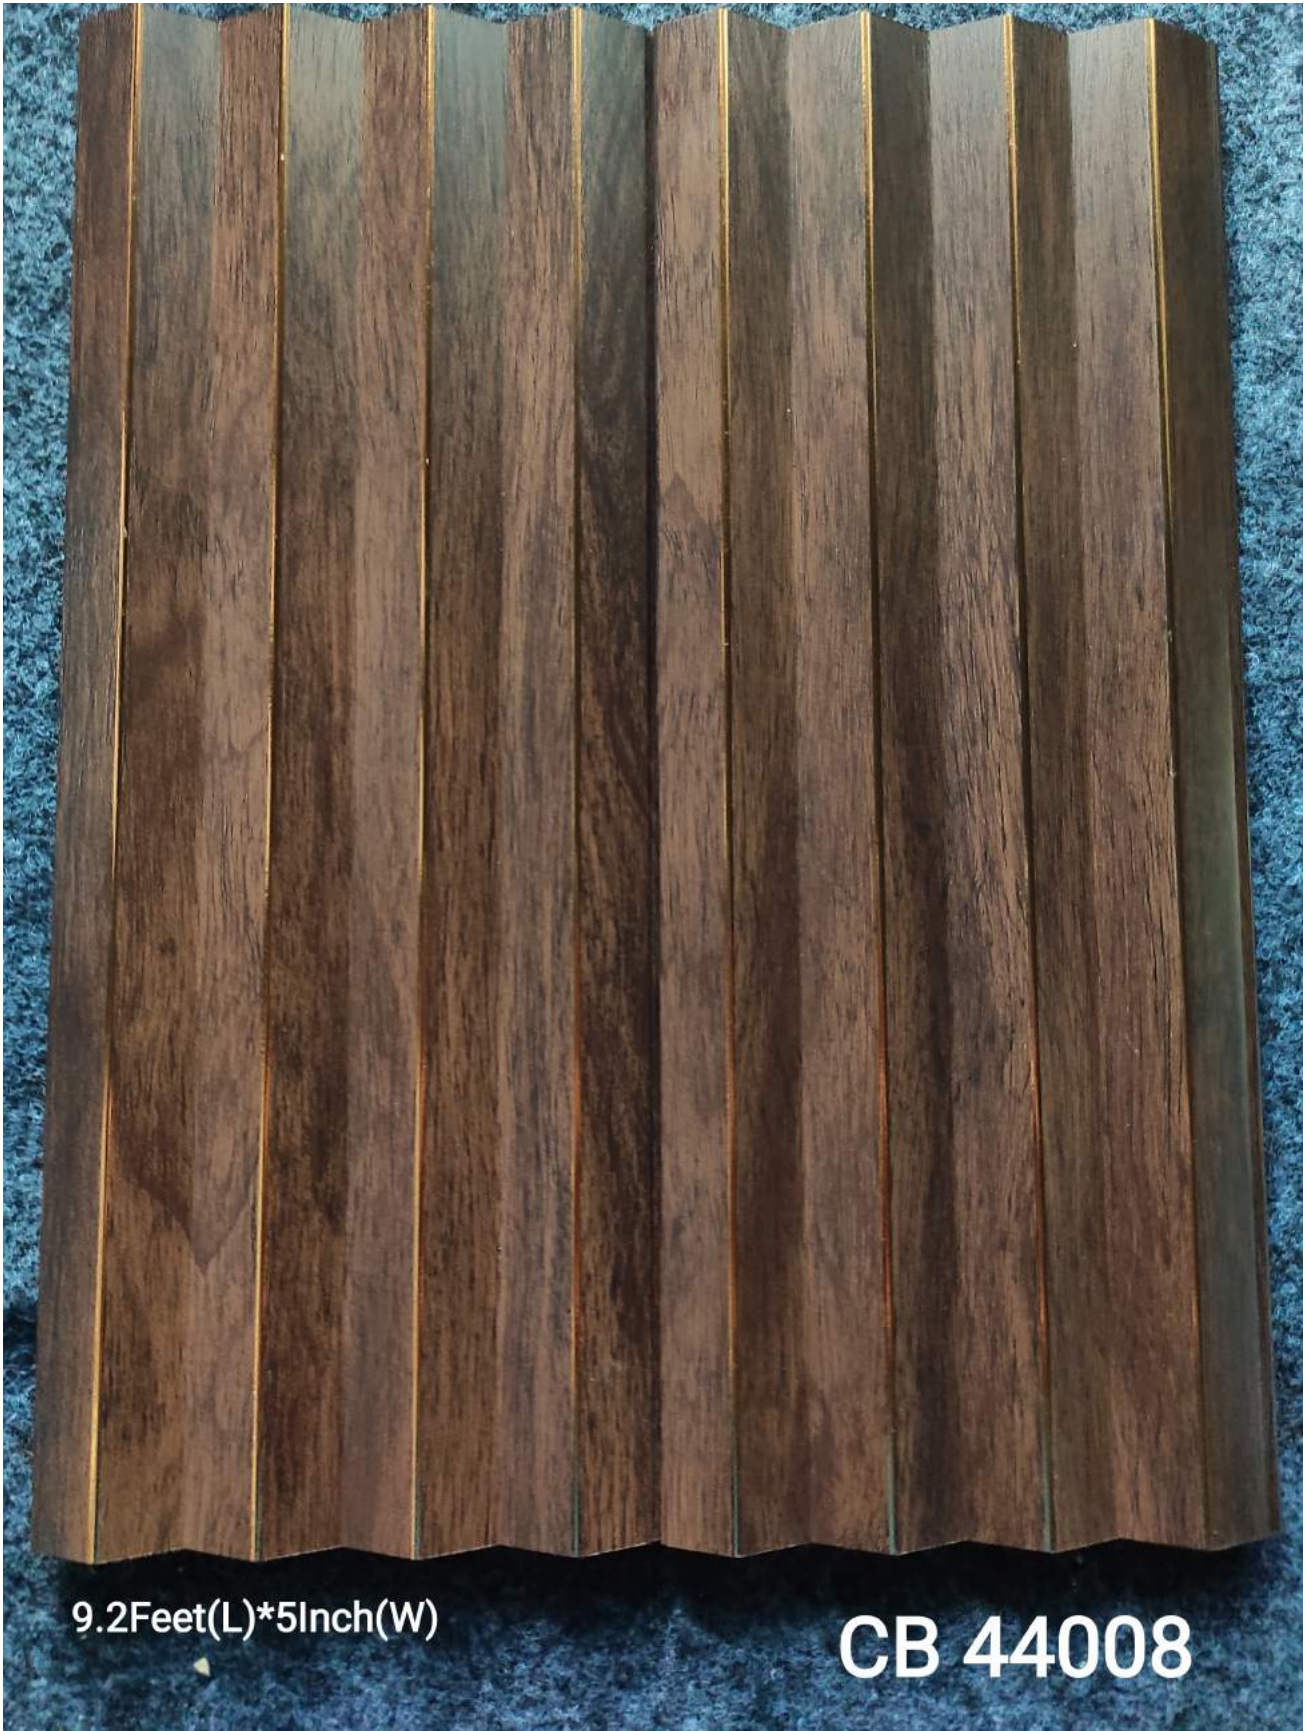

9.2Feet(L)*5Inch(W)

CB 44008