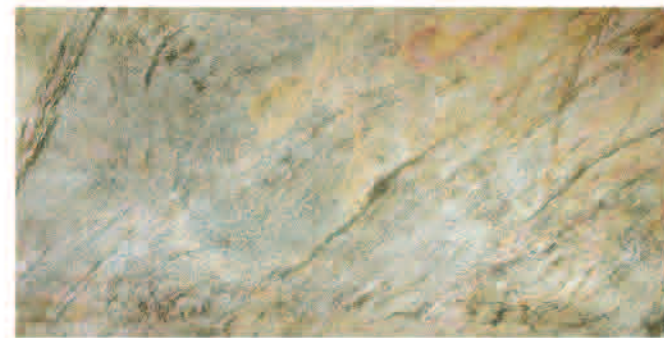

Medieval Romania