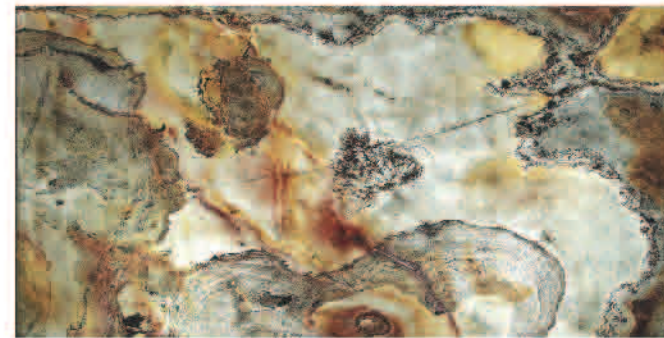

Brussels Maximilian Translucent