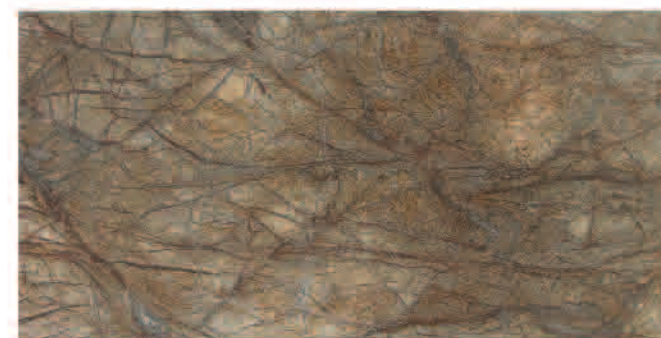

Fino Roccia is a stone veneer with a real stone surface. Our method makes it possible to attain many very thin slate slabs from some of the worlds' most beautiful slate blocks.

Each slab is one of a kind keeping the feel and optics of a regular slate slab. The properties of real slate on the stone side combined with unbelievable flexibility and the light weight of the back make it possible to do the most amazing projects. Regardless if used for building furniture, as a wall or floor covering, Fino Roccia has almost no limits.

Fino SandStien

Fino SlateFibre

Fino TexSlate

Fino TranSlate

Fino SandStien
2'x4' / 4'x8'

Fino Roccia

Arabian Dunes

Arctic Snow

Atlantic Oakwood

Balkans Green

Cuzco Andes

Garnet

Himalaya Flakes

Liverpool Vampire

Fino SandStien
2'x4' / 4'x8'

Fino Roccia