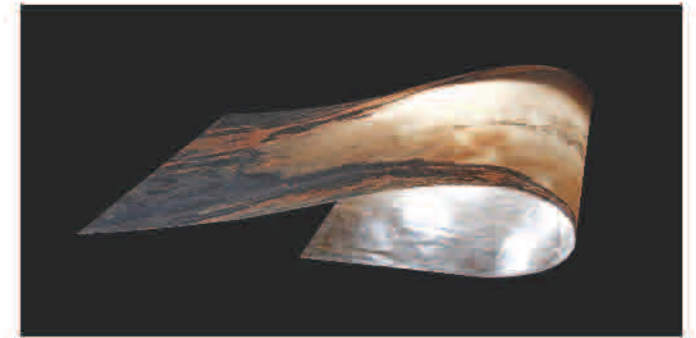

Brussels Maximilian Translucent