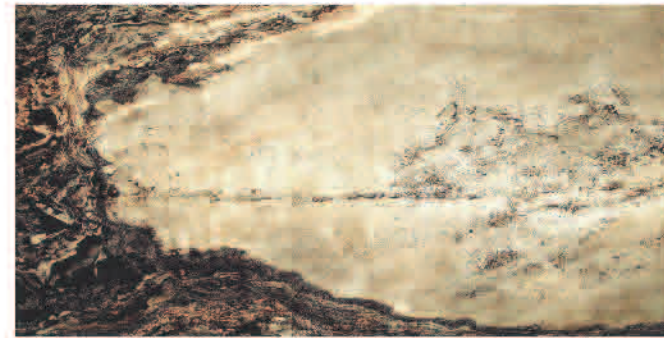

Medieval Romania Translucent