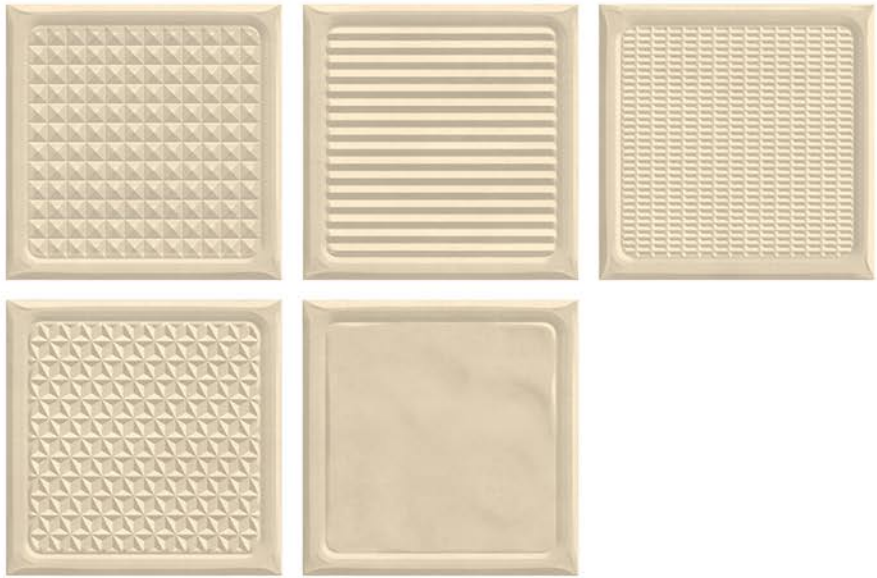

The background features a dark grey grid of thin lines forming various geometric shapes. Large, vibrant triangles in shades of yellow, orange, and light blue are scattered across the grid. The Subway Tiles logo is positioned in the upper right, with the word 'SUBWAY' in white and 'TILES' below it in a smaller white font. The tagline 'endless possibilities' is centered below the logo.

SUBWAYTM
TILES

endless possibilities

CANDY SERIES
200X200MM

MADE IN
INDIA  200X200MM

We at Subway Tiles are providing over 100 types of different color, design and pattern selection in Tiles and 100 types of indian natural stones and are continuously adding new and more tiles and stones to our library. Innovate on designing and technological front. Stay updated and evolve continuously as per market trends. Create a fruitful working environment. To expand our portfolio and offer multiple tiling solutions. To lead the ceramic industry with exclusive collection and exceptional service bucket.

SUBWAYTM

AQUA

SUBWAY™

CA

CARROT

CA

CORAL

CA

CREMA

CA CYAN

CA GRAY

CA
GREEN

SUBWAY™

CA
GRIS

SUBWAY™

GA