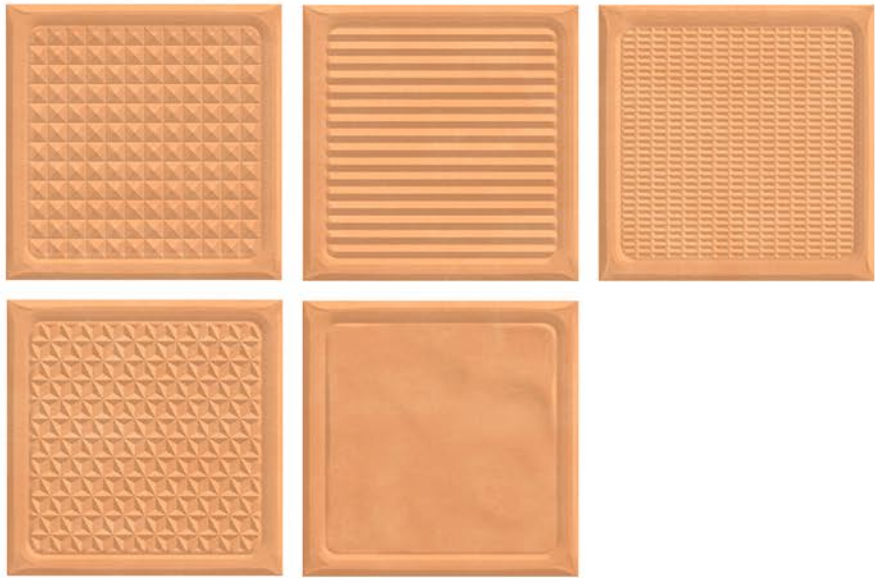

The background features a dark grey grid of thin lines forming various geometric shapes. Large, vibrant triangles in shades of yellow, orange, and light blue are scattered across the grid. The Subway Tiles logo is positioned in the upper right, with the word 'SUBWAY' in white and 'TILES' below it in a smaller white font. The tagline 'endless possibilities' is centered below the logo.

SUBWAYTM
TILES

endless possibilities

CANDY SERIES
200X200MM

MADE IN
INDIA  200X200MM

We at Subway Tiles are providing over 100 types of different color, design and pattern selection in Tiles and 100 types of indian natural stones and are continuously adding new and more tiles and stones to our library. Innovate on designing and technological front. Stay updated and evolve continuously as per market trends. Create a fruitful working environment. To expand our portfolio and offer multiple tiling solutions. To lead the ceramic industry with exclusive collection and exceptional service bucket.

SUBWAYTM

AQUA

SUBWAY™

CA

CARROT

CA

CORAL

CA

CREMA

CA CYAN

CA GRAY

CA
GREEN

SUBWAY™

CA
GRIS

SUBWAY™

GA