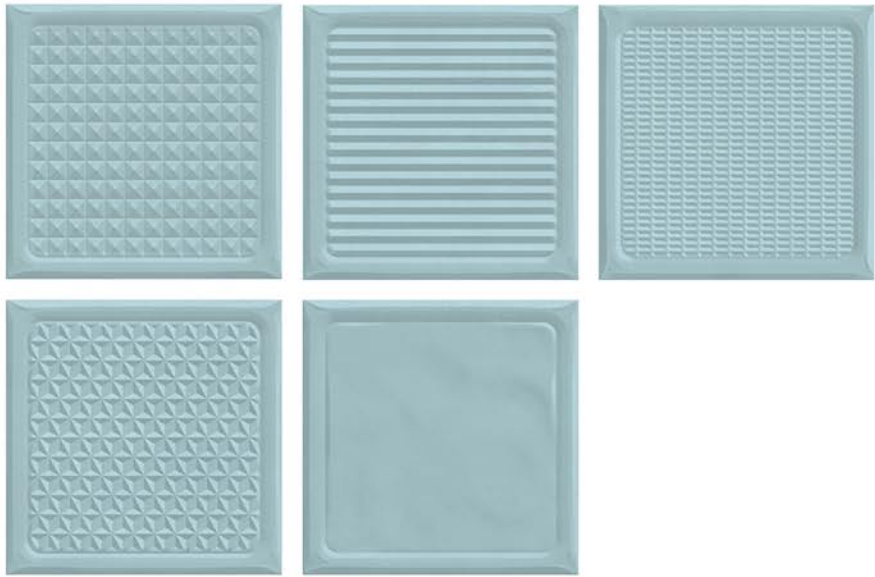

The background features a dark grey grid of thin lines forming various geometric shapes. Large, vibrant triangles in shades of yellow, orange, and light blue are scattered across the grid. The Subway Tiles logo is positioned in the upper right, with the word 'SUBWAY' in white and 'TILES' below it in a smaller white font. The tagline 'endless possibilities' is centered below the logo.

SUBWAYTM
TILES

endless possibilities

CANDY SERIES
200X200MM

MADE IN
INDIA  200X200MM

We at Subway Tiles are providing over 100 types of different color, design and pattern selection in Tiles and 100 types of indian natural stones and are continuously adding new and more tiles and stones to our library. Innovate on designing and technological front. Stay updated and evolve continuously as per market trends. Create a fruitful working environment. To expand our portfolio and offer multiple tiling solutions. To lead the ceramic industry with exclusive collection and exceptional service bucket.

SUBWAYTM

AQUA

SUBWAY™

CA

CARROT

CA

CORAL

CA

CREMA

CA CYAN

CA GRAY

CA
GREEN

SUBWAY™

CA
GRIS

SUBWAY™

GA