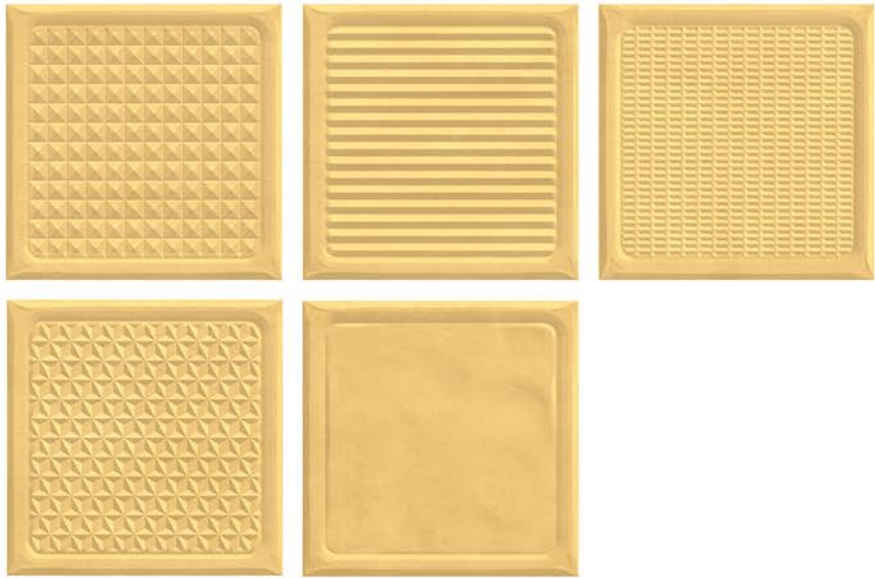

The background features a dark grey grid of thin lines forming various geometric shapes. Large, vibrant triangles in shades of yellow, orange, and light blue are scattered across the grid. The Subway Tiles logo is positioned in the upper right, with the word 'SUBWAY' in white and 'TILES' below it in a smaller white font. The tagline 'endless possibilities' is centered below the logo.

SUBWAYTM
TILES

endless possibilities

CANDY SERIES
200X200MM

MADE IN
INDIA  200X200MM

We at Subway Tiles are providing over 100 types of different color, design and pattern selection in Tiles and 100 types of indian natural stones and are continuously adding new and more tiles and stones to our library. Innovate on designing and technological front. Stay updated and evolve continuously as per market trends. Create a fruitful working environment. To expand our portfolio and offer multiple tiling solutions. To lead the ceramic industry with exclusive collection and exceptional service bucket.

SUBWAYTM

AQUA

SUBWAY™

CA

CARROT

CA

CORAL

CA

CREMA

CA CYAN

CA GRAY

CA
GREEN

SUBWAY™

CA
GRIS

SUBWAY™

GA