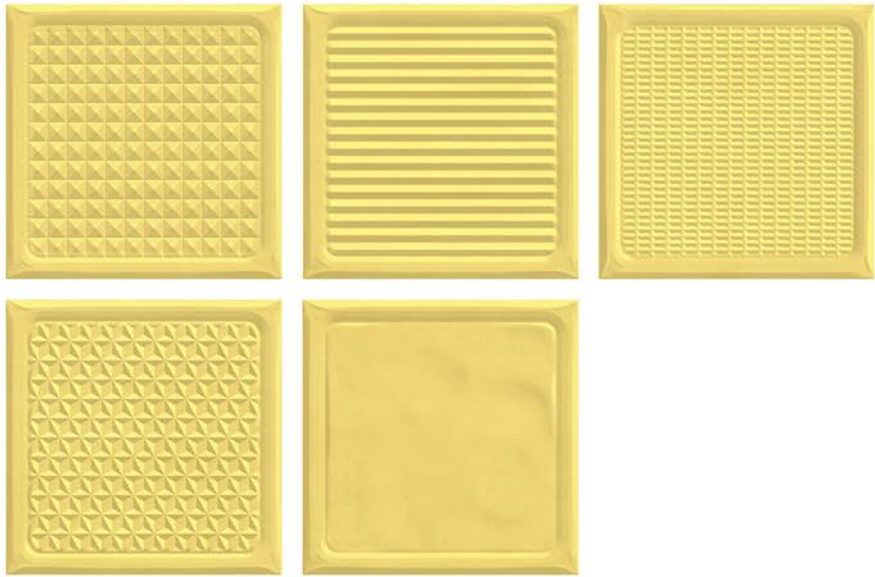

SUBWAYTM
TILES

endless possibilities

CANDY SERIES
200X200MM

MADE IN
INDIA  200X200MM

We at Subway Tiles are providing over 100 types of different color, design and pattern selection in Tiles and 100 types of indian natural stones and are continuously adding new and more tiles and stones to our library. Innovate on designing and technological front. Stay updated and evolve continuously as per market trends. Create a fruitful working environment. To expand our portfolio and offer multiple tiling solutions. To lead the ceramic industry with exclusive collection and exceptional service bucket.

CREMA

CA CYAN

CA GRAY

CA
GREEN

SUBWAY™

CA
GRIS

SUBWAY™

GA

KHAKHI

CA PINK

CA

YELLOW

SMART SOLUTION FOR RENOVATIONS

SOLUZIONI INTELLIGENTI PER LA RISTRUTTURAZIONE

10 mm

IDEAL FOR RENOVATIONS

Ideal for renovations
Thickness of glue and tile less than 1 cm

EASY AND FAST TO INSTALL

Easy to install
Save 35% of installation time

ULTRA LIGHTWEIGHT MATERIAL

Ultralight material
40% weight reduction

GREATER ENVIRONMENTAL SUSTAINABILITY