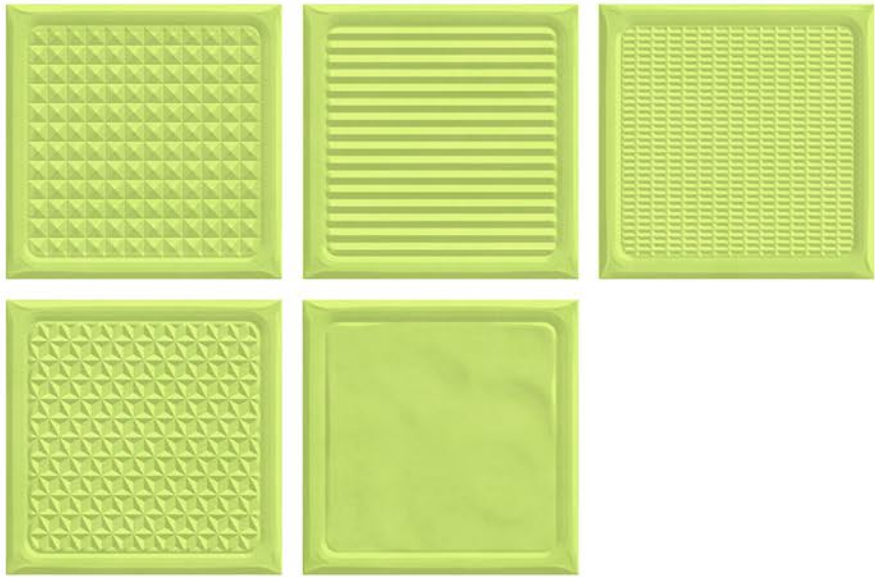

The background features a dark grey grid of thin lines forming various geometric shapes. Large, vibrant triangles in shades of yellow, orange, and light blue are scattered across the grid. The Subway Tiles logo is positioned in the upper right, with the word 'SUBWAY' in white and 'TILES' below it in a smaller white font. The tagline 'endless possibilities' is centered below the logo.

SUBWAYTM
TILES

endless possibilities

CANDY SERIES
200X200MM

MADE IN
INDIA  200X200MM

We at Subway Tiles are providing over 100 types of different color, design and pattern selection in Tiles and 100 types of indian natural stones and are continuously adding new and more tiles and stones to our library. Innovate on designing and technological front. Stay updated and evolve continuously as per market trends. Create a fruitful working environment. To expand our portfolio and offer multiple tiling solutions. To lead the ceramic industry with exclusive collection and exceptional service bucket.

CREMA

CA CYAN

CA GRAY

CA
GREEN

SUBWAY™

CA
GRIS

SUBWAY™

GA