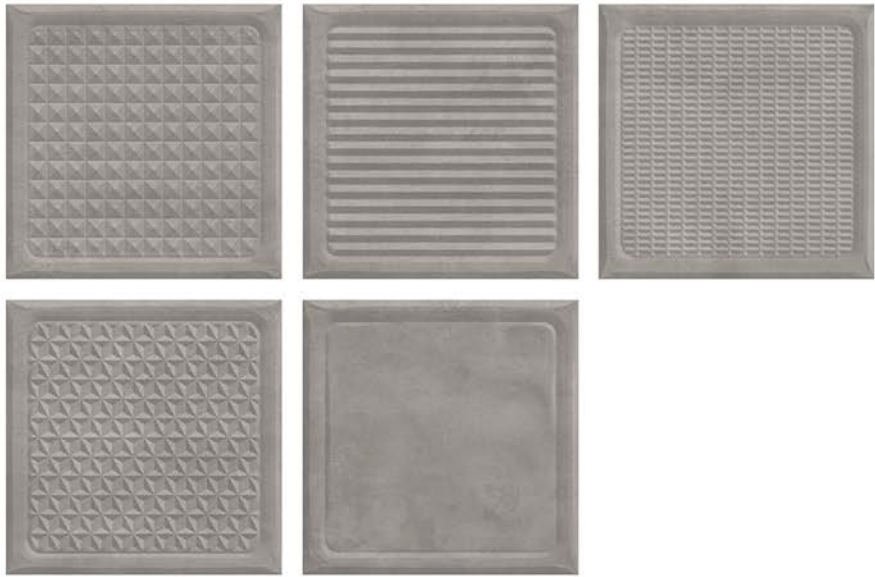

The background features a dark grey grid of thin lines forming various geometric shapes. Large, vibrant triangles in shades of yellow, orange, and light blue are scattered across the grid. The Subway Tiles logo is positioned in the upper right, with the word 'SUBWAY' in white and 'TILES' below it in a smaller white font. The tagline 'endless possibilities' is centered below the logo.

SUBWAYTM
TILES

endless possibilities

CANDY SERIES
200X200MM

MADE IN
INDIA  200X200MM

We at Subway Tiles are providing over 100 types of different color, design and pattern selection in Tiles and 100 types of indian natural stones and are continuously adding new and more tiles and stones to our library. Innovate on designing and technological front. Stay updated and evolve continuously as per market trends. Create a fruitful working environment. To expand our portfolio and offer multiple tiling solutions. To lead the ceramic industry with exclusive collection and exceptional service bucket.

SUBWAYTM

AQUA

SUBWAY™

CA

CARROT

CA

CORAL

CA

CREMA

CA CYAN

CA GRAY

CA
GREEN

SUBWAY™

CA
GRIS

SUBWAY™

GA