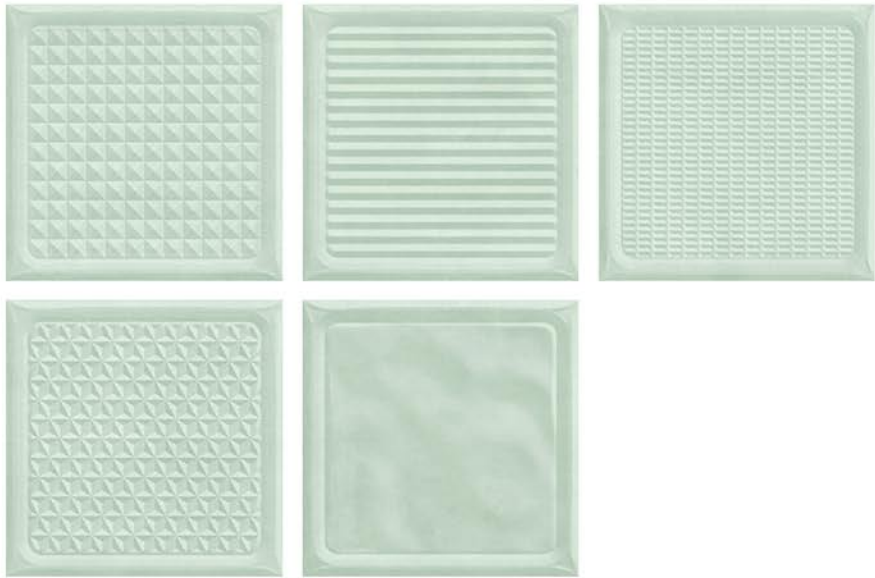

The background features a dark grey grid of thin lines forming various geometric shapes. Large, vibrant triangles in shades of yellow, orange, and light blue are scattered across the grid. The Subway Tiles logo is positioned in the upper right, with the word 'SUBWAY' in white and 'TILES' below it in a smaller white font. The tagline 'endless possibilities' is centered below the logo.

SUBWAYTM
TILES

endless possibilities

CANDY SERIES
200X200MM

MADE IN
INDIA  200X200MM

We at Subway Tiles are providing over 100 types of different color, design and pattern selection in Tiles and 100 types of indian natural stones and are continuously adding new and more tiles and stones to our library. Innovate on designing and technological front. Stay updated and evolve continuously as per market trends. Create a fruitful working environment. To expand our portfolio and offer multiple tiling solutions. To lead the ceramic industry with exclusive collection and exceptional service bucket.

SUBWAYTM

AQUA

SUBWAY™

CA

CARROT

CA

CORAL

CA