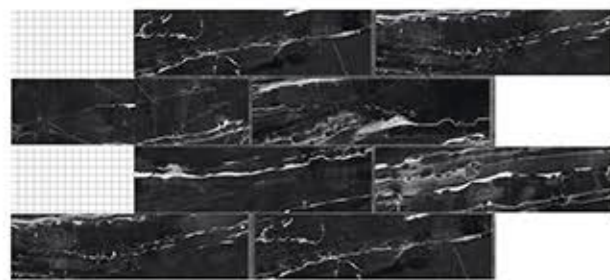

Fossil Natural
75x300mm

Bricks Pattern

The Bricks
FOSSIL BLANCO
SUBWAY

Fossil Blanco
75x300mm

Bricks Pattern

The Bricks
FOSSIL ROSSO
SUBWAY

Fossil Rosso
75x300mm

Bricks Pattern

SMART SOLUTION FOR RENOVATIONS

SOLUZIONI INTELLIGENTI PER LA RISTRUTTURAZIONE

10 mm

IDEAL FOR RENOVATIONS

Ideal for renovations
Thickness of glue and tile less than 1 cm

EASY AND FAST TO INSTALL

Easy to install
Save 35% of installation time