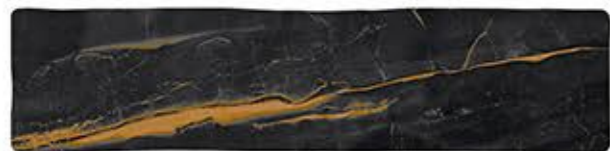

Fossil Natural
75x300mm

Bricks Pattern

The Bricks
FOSSIL BLANCO
SUBWAY

Fossil Blanco
75x300mm

Bricks Pattern

The Bricks
FOSSIL ROSSO
SUBWAY

Fossil Rosso
75x300mm

Bricks Pattern