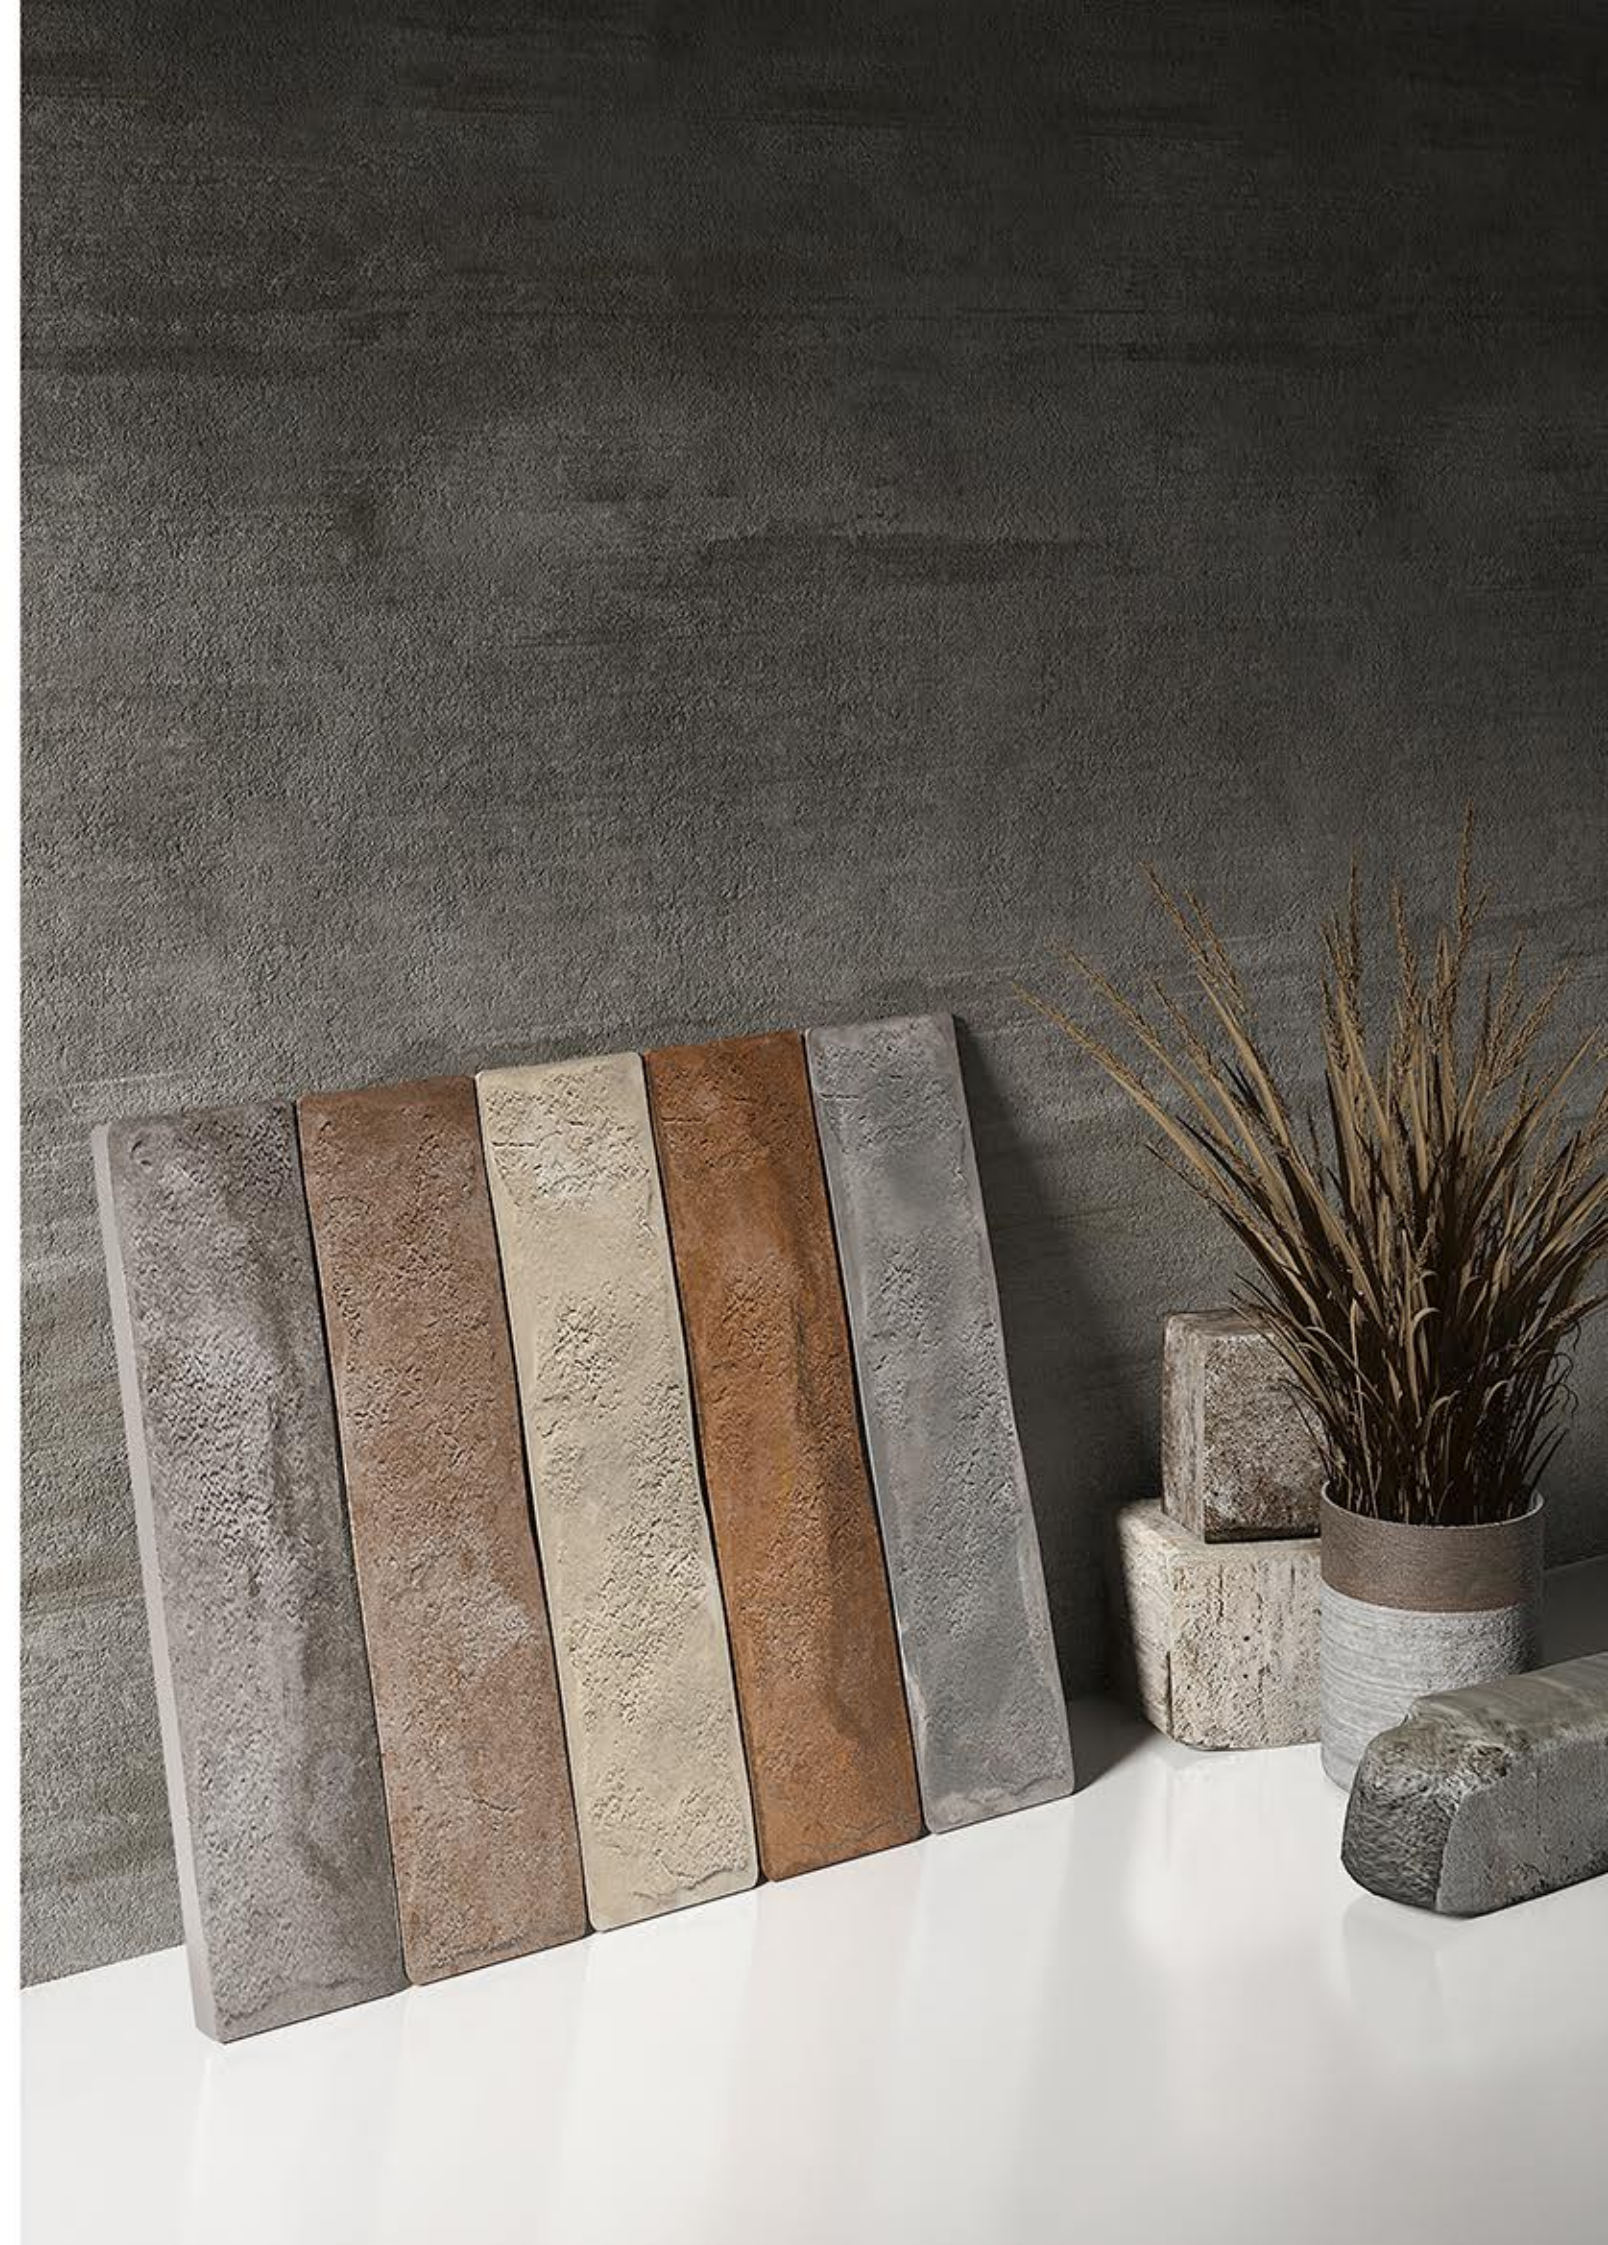

SUBWAY™

TILES

endless possibilities

FOSSIL SERIES
75x300mm

CONTENTS

THE BRICKS

FOSSIL AMBRA
FOSSIL CEMENTUM
FOSSIL CENIZA
FOSSIL CREMA
FOSSIL GRIS
FOSSIL NEGRO
FOSSIL PERLA
FOSSIL RUST
FOSSIL SNOW
FOSSIL TERRA
FOSSIL NATURAL
FOSSIL BLANCO
FOSSIL ROSSO

The Bricks
“Edges never seen before”

The Bricks
FOSSIL AMBRA
SUBWAY

Fossil Ambra
75x300mm

Bricks Pattern

The Bricks
FOSSIL CEMENTUM
SUBWAY

Fossil Cementum
75x300mm

Bricks Pattern

The Bricks
FOSSIL CENIZA
SUBWAY

The Bricks
FOSSIL NEGRO
SUBWAY

Fossil Negro
75x300mm

Bricks Pattern

The Bricks
FOSSIL PERLA
SUBWAY

Fossil Perla
75x300mm

Bricks Pattern

The Bricks
FOSSIL RUST
SUBWAY

Fossil Rust
75x300mm

Fossil Natural
75x300mm

Bricks Pattern

The Bricks
FOSSIL BLANCO
SUBWAY

Fossil Blanco
75x300mm

Bricks Pattern

The Bricks
FOSSIL ROSSO
SUBWAY

Fossil Rosso
75x300mm

Bricks Pattern