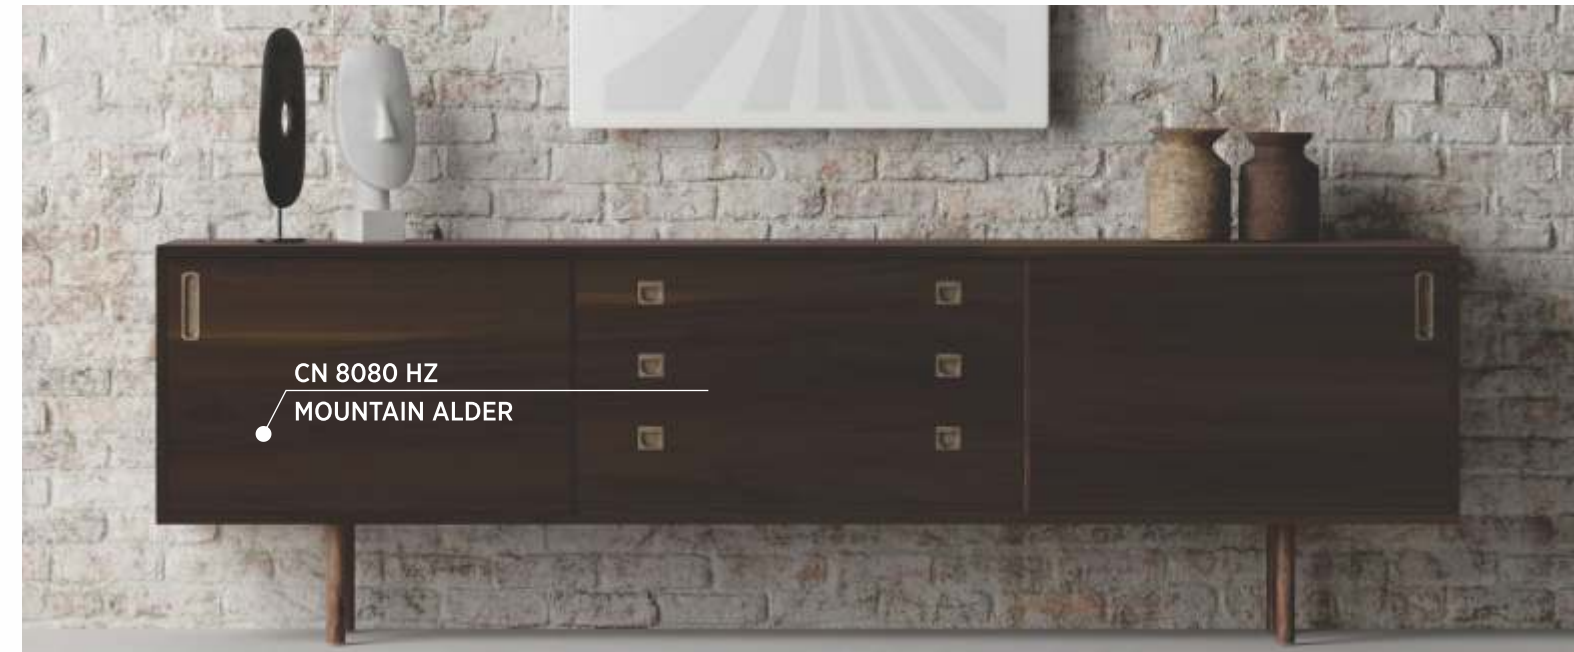

Choose sophisticated textures to transform your surroundings into stylish decors.

ultimate