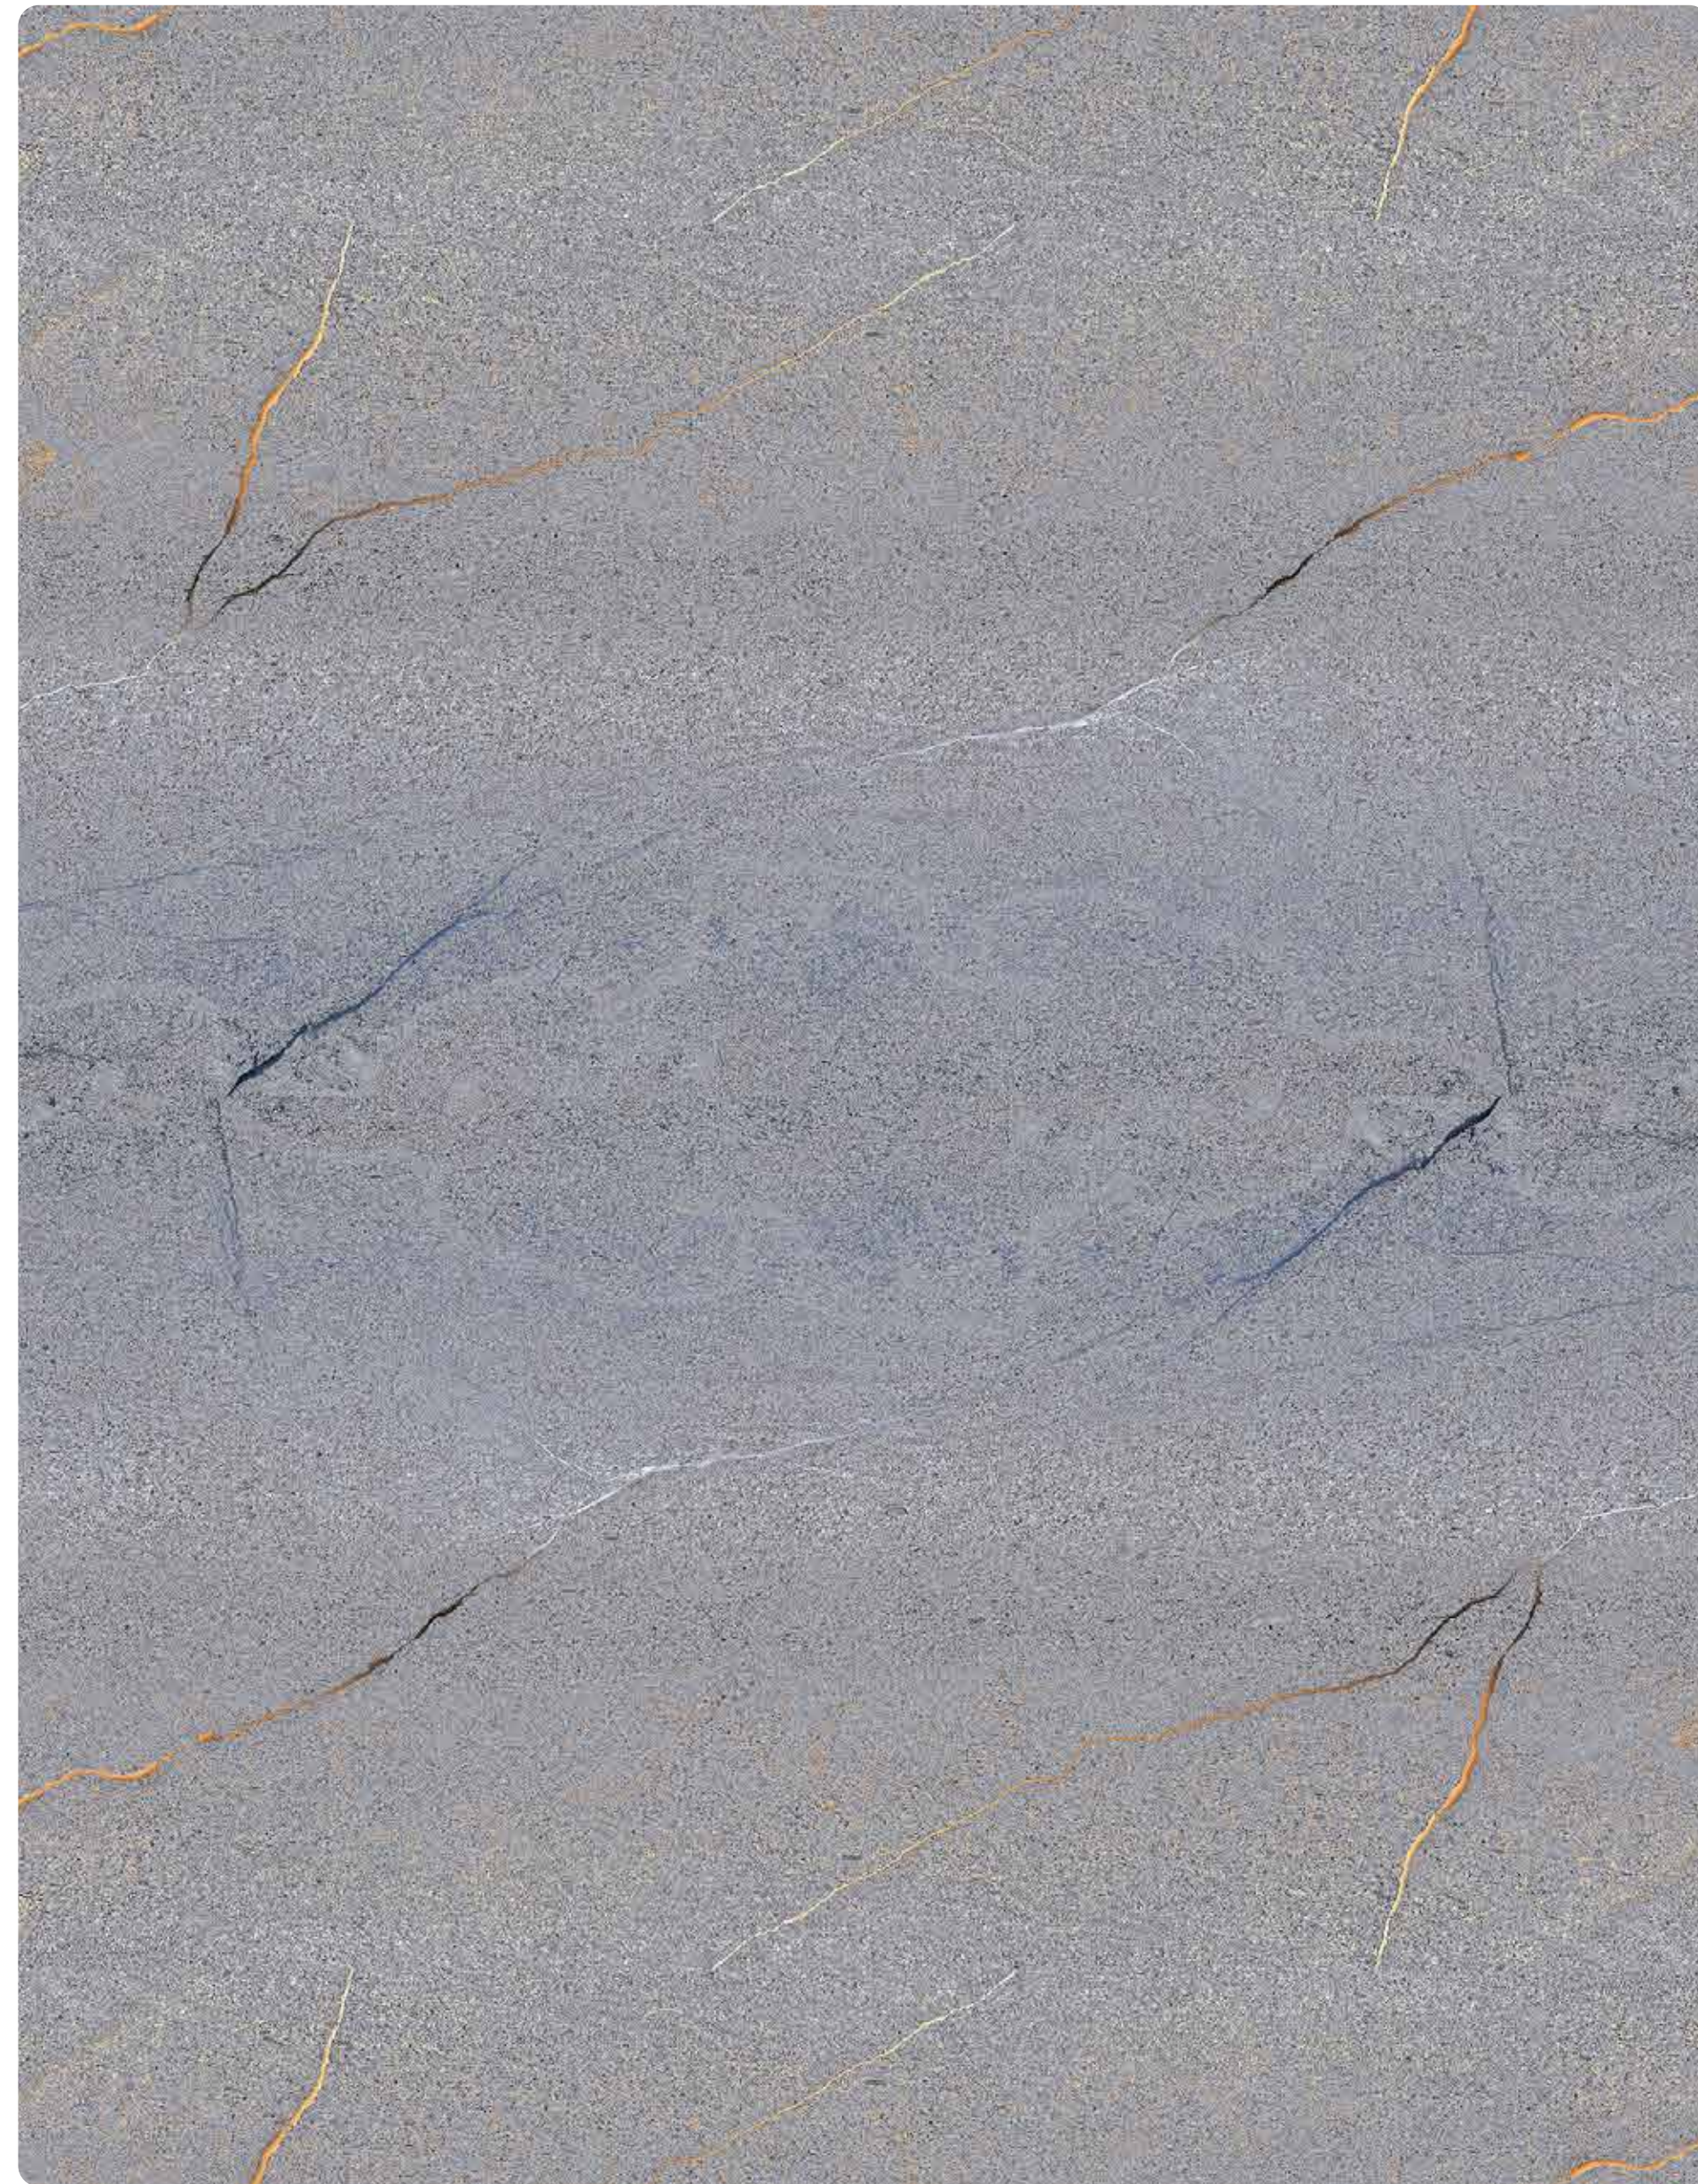

The subtle
secret to style

NLD 44
MISSISSIPPI

The muted surface creates
artistic scales that is so modern,
stylish and uncluttered.