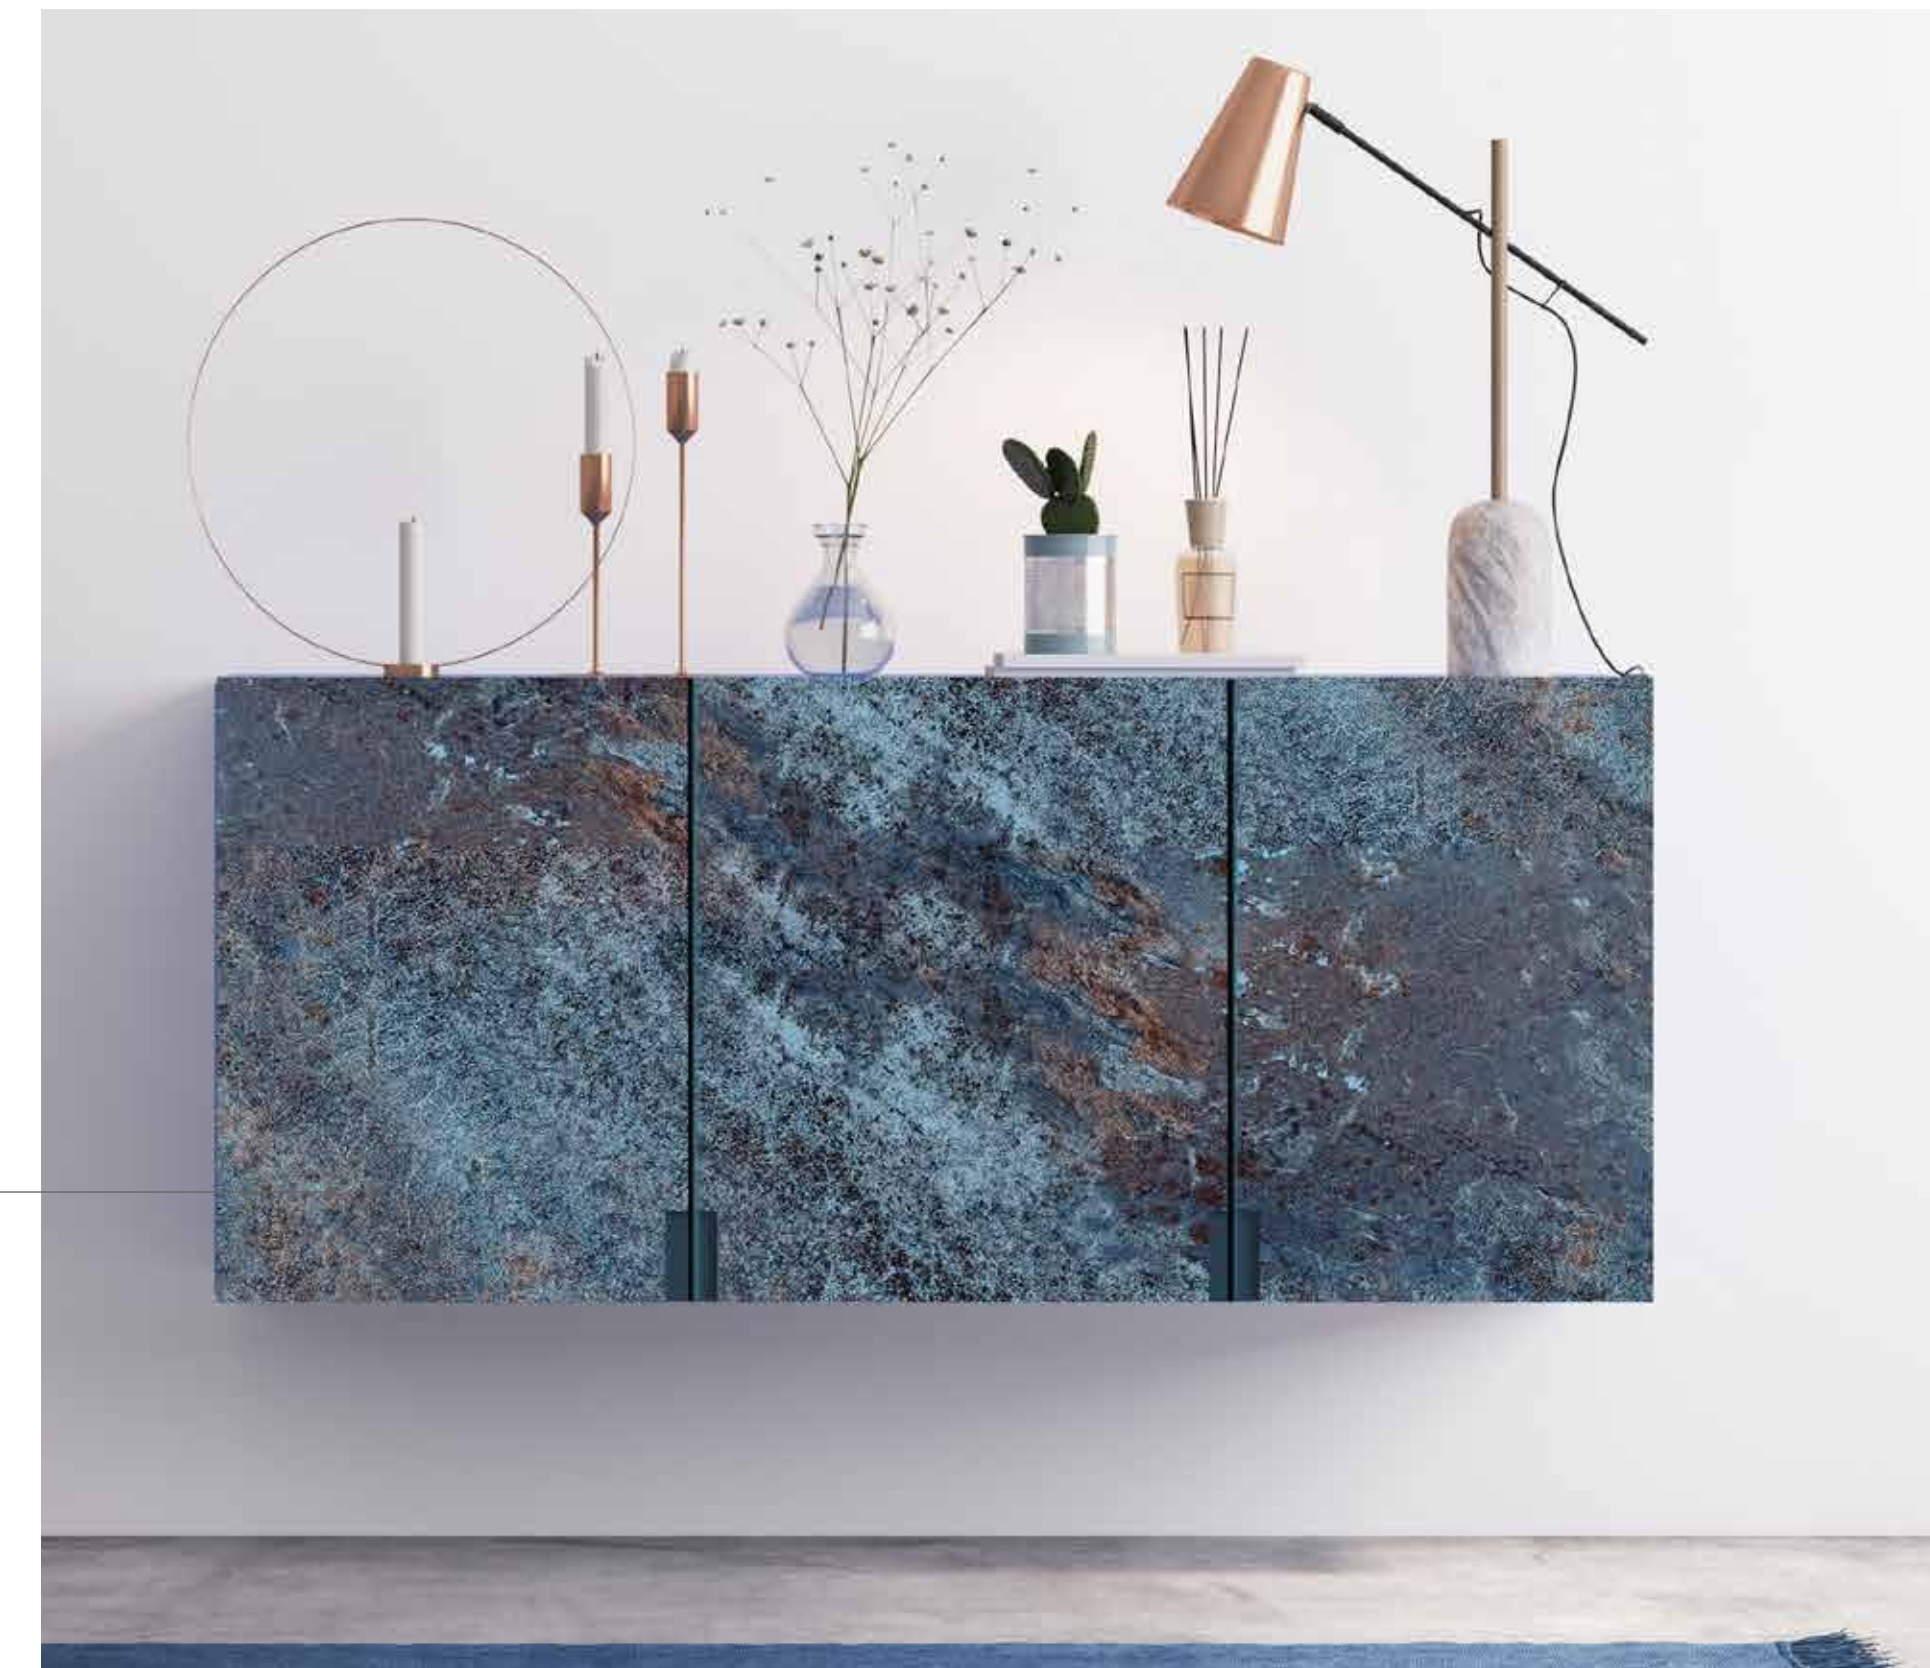

Stunning curator of blue brown
hues with sophisticated detailing
simply makes it luxurious.

NLD 50
EARTHY BLU