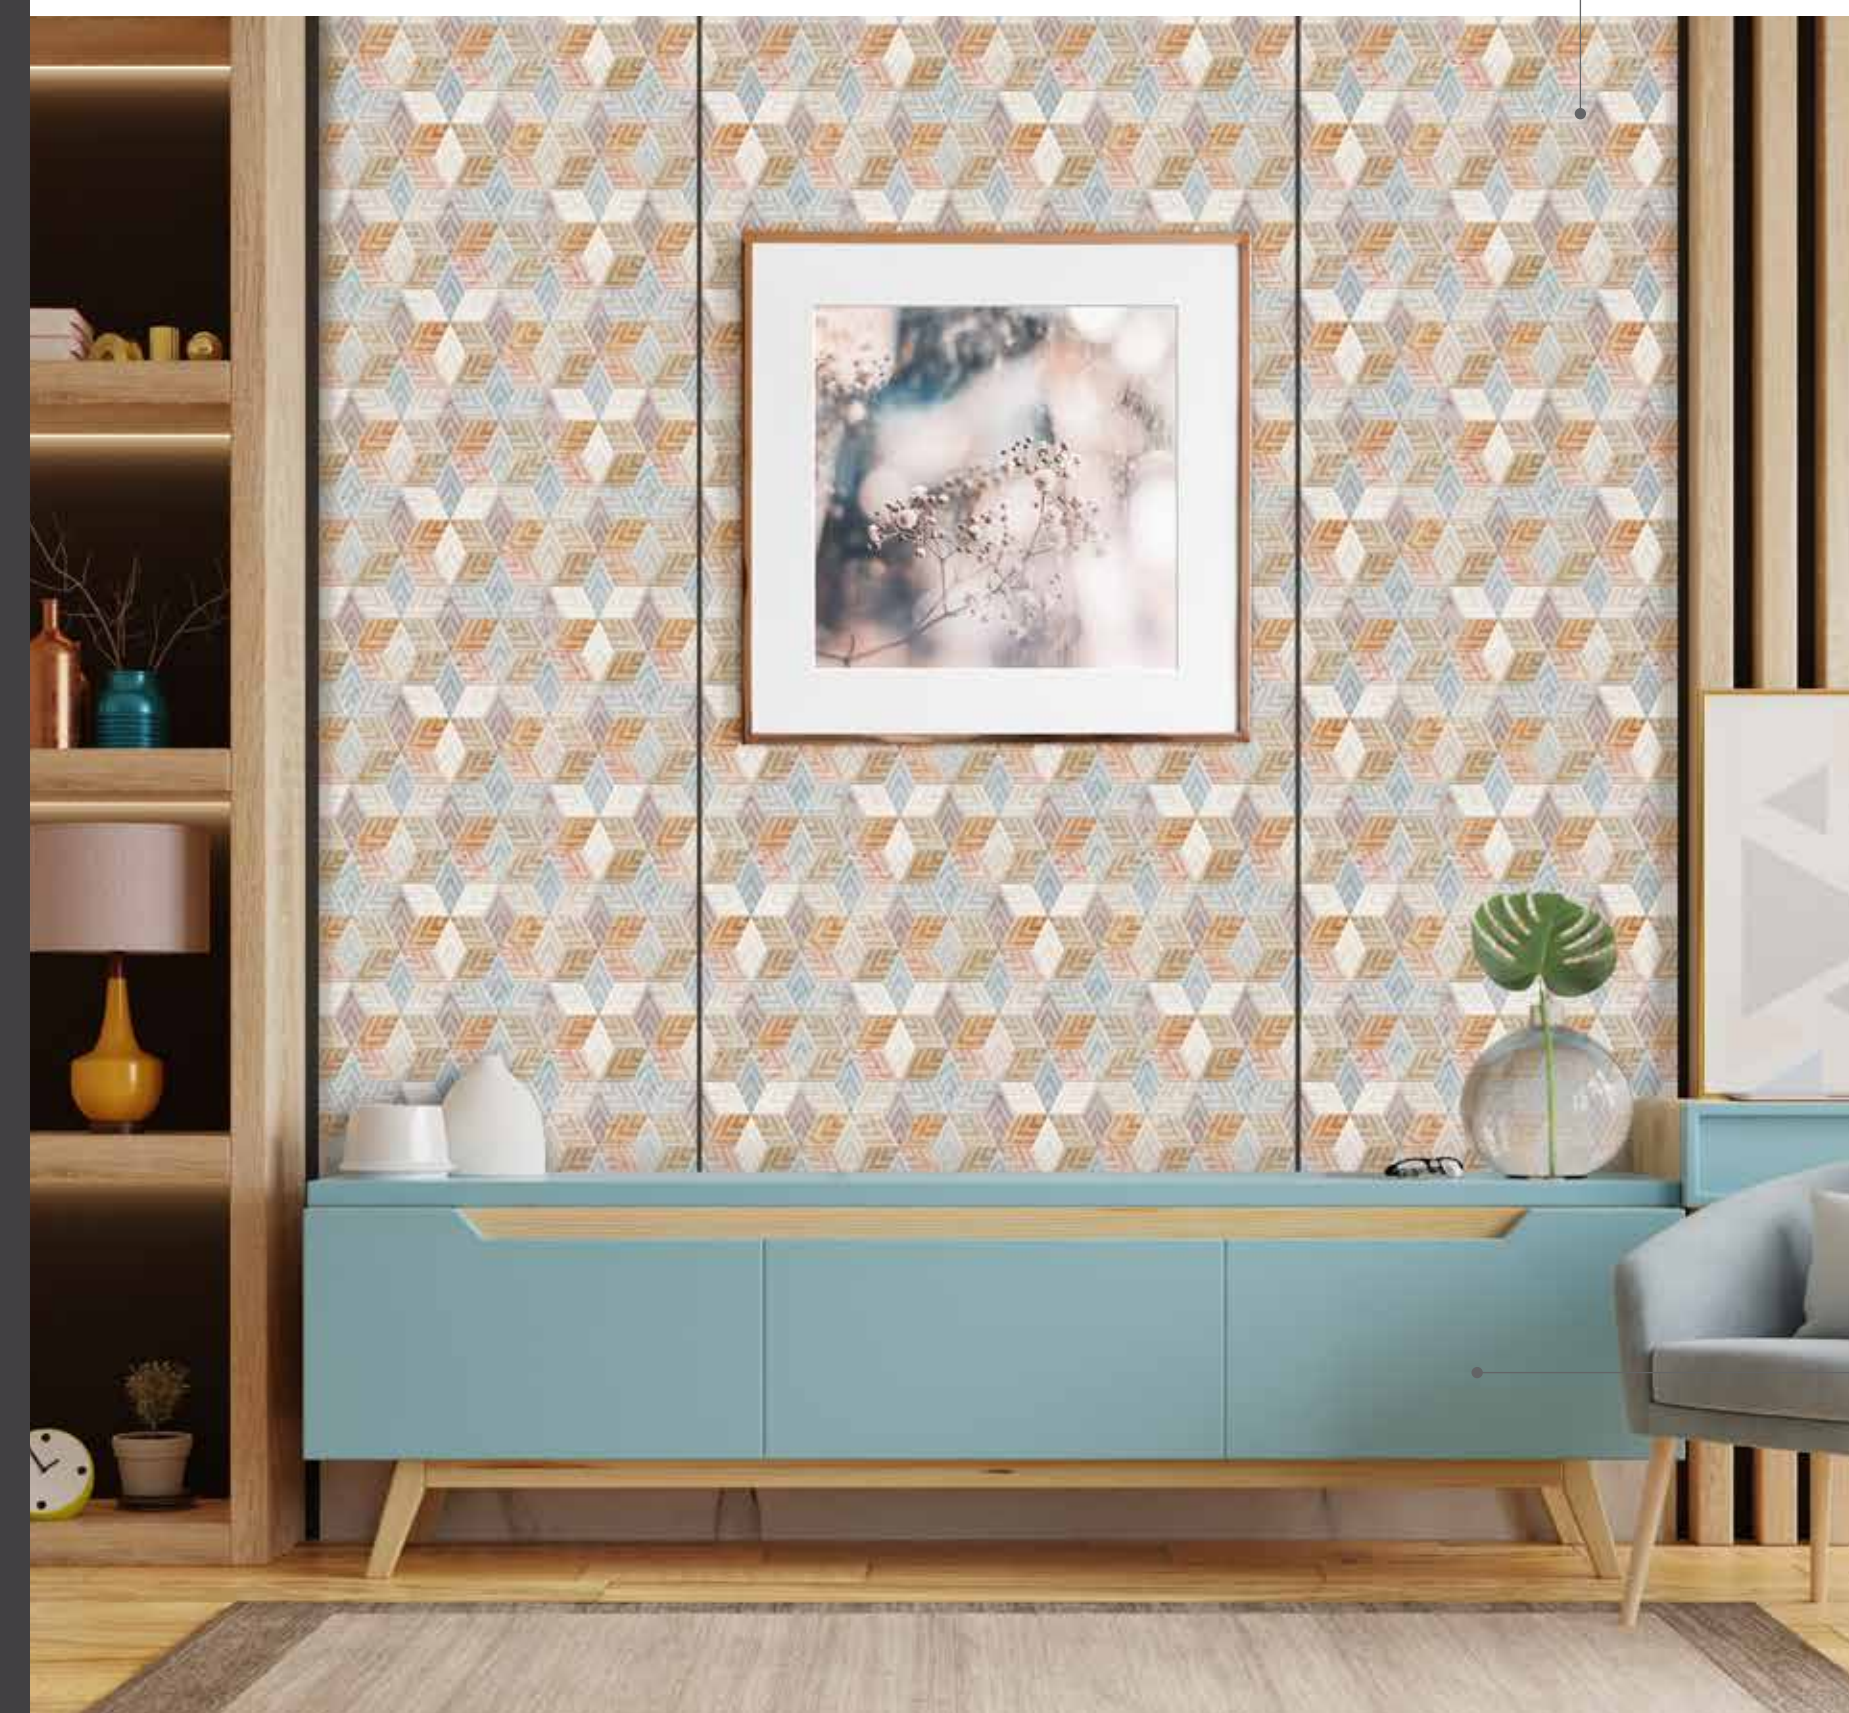

SF 146
SHORE

LT 137
RUSTIC ORANGE

SF 111
IRISH CREAM

LTD 17
ESTOILE

SF 146
SHORE

CANVAS
COLLECTION BY

A pride to add at your home
to illuminate the space to an
aesthetic view.

Evoked a memory
with every design.