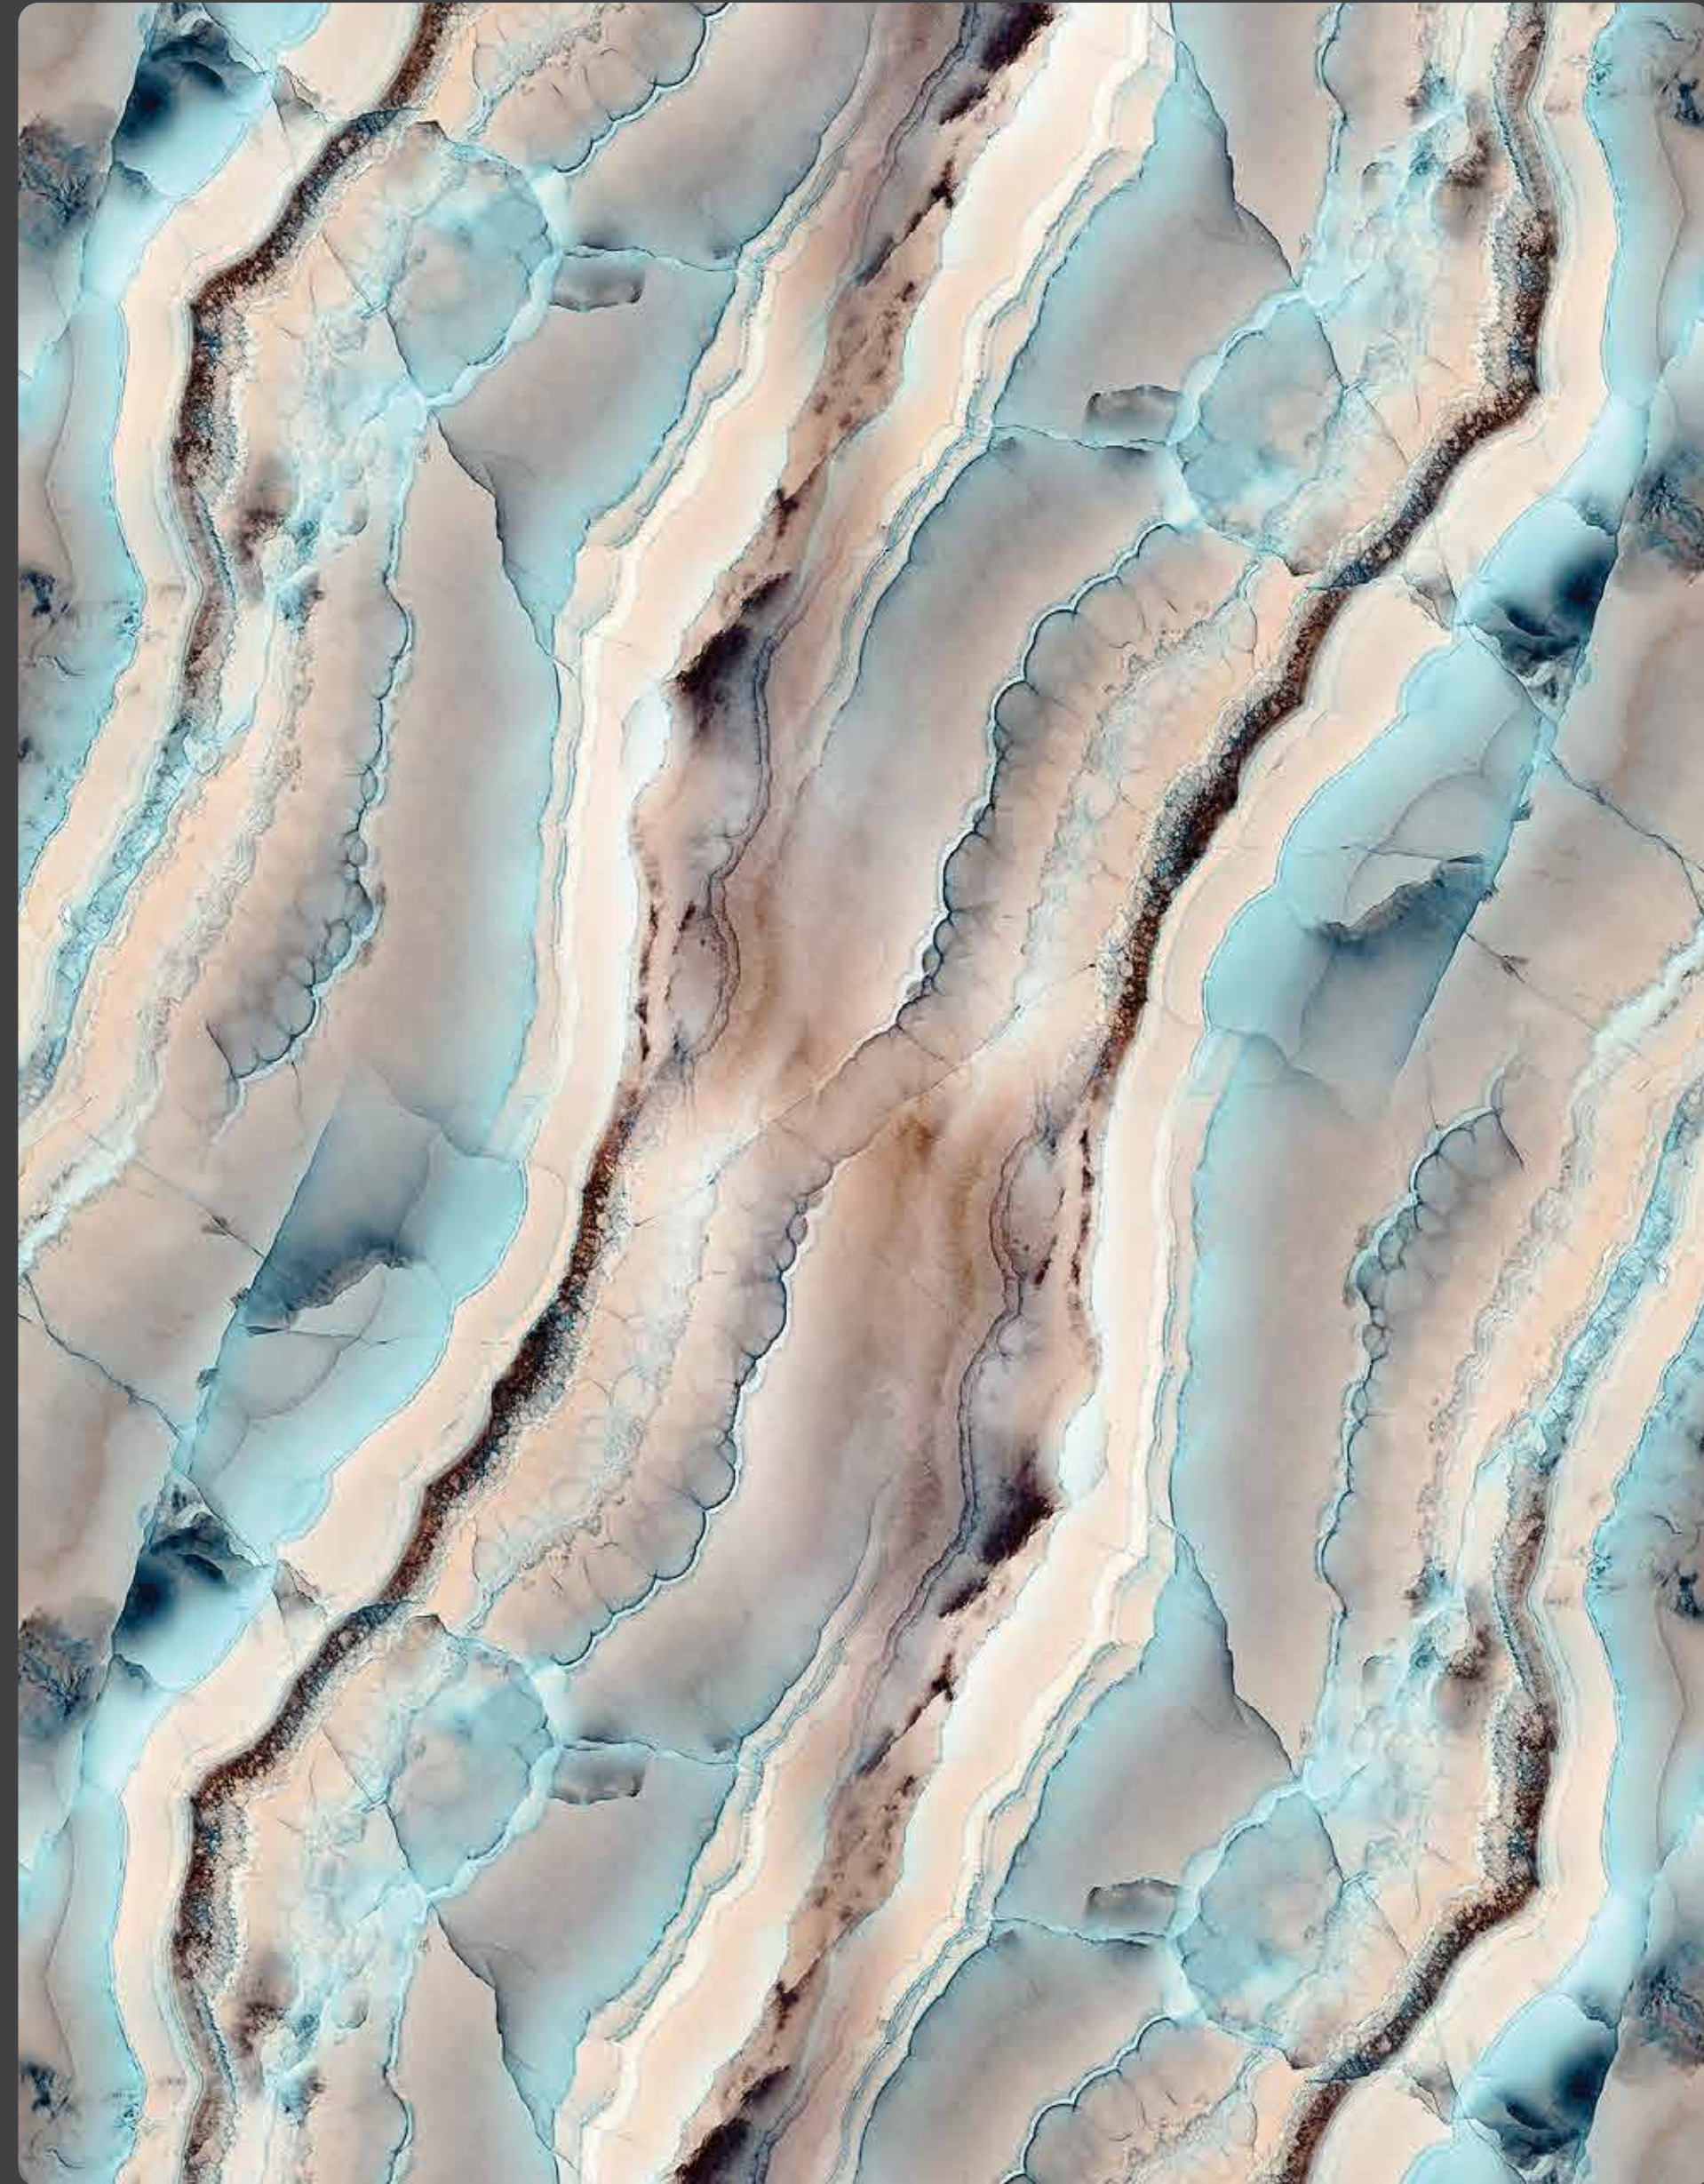

Out of
the ordinary.

GLD 52
CLAYTO