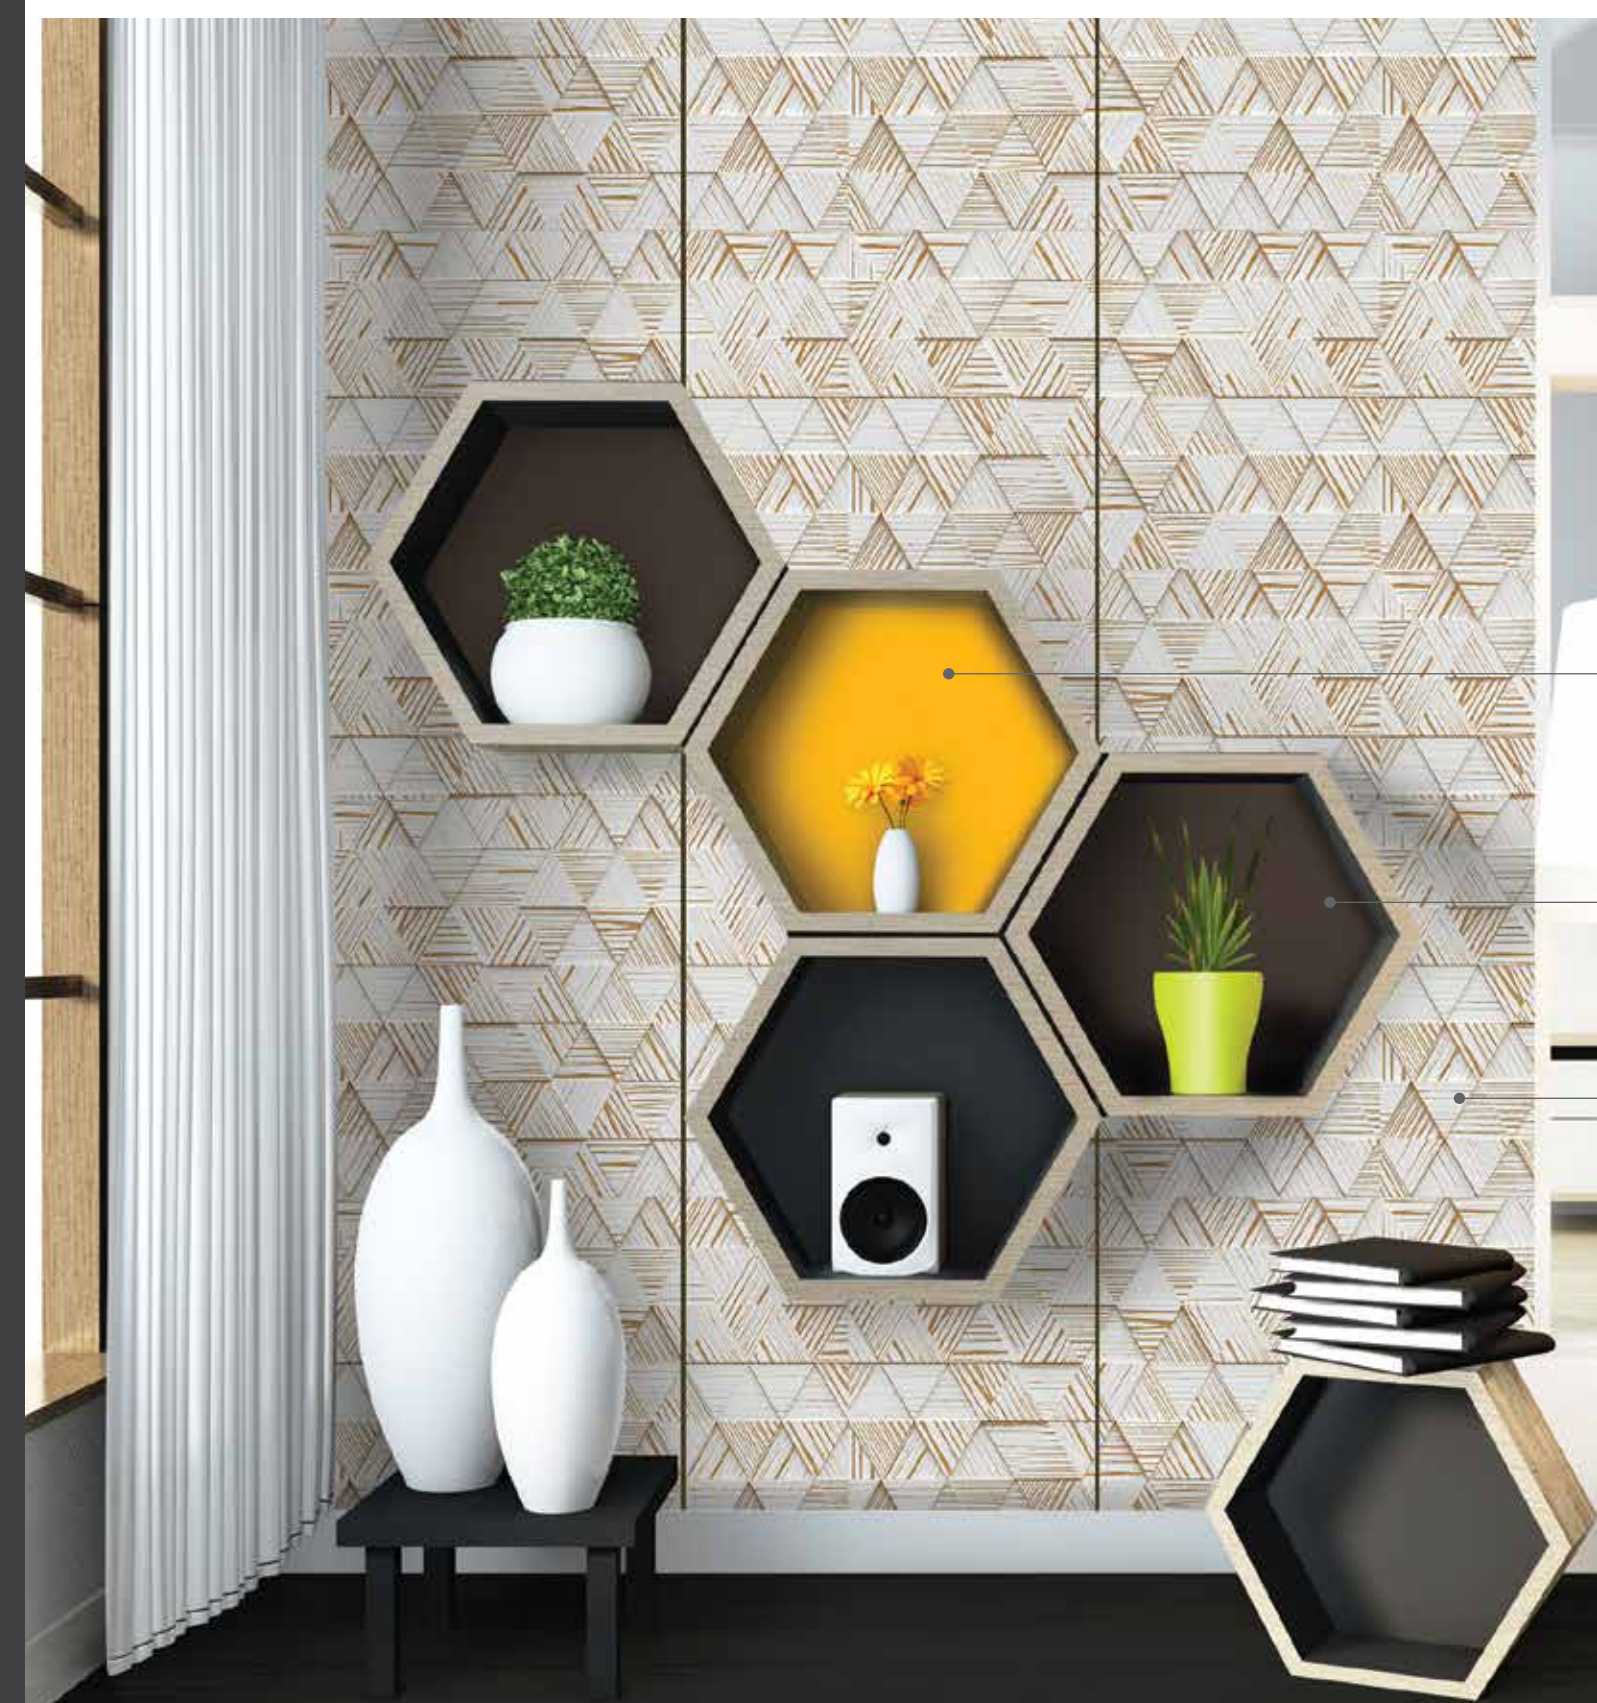

Subtle strokes
for that exclusive touch.

NLD 24
TERRAZZO

SF 124
YELLOW

LT 138
SWANK BROWN

SF 140
CHOCOLATE

CANVAS
COLLECTION BY

Embossed triangular patterns with
unusual lines adds depth to every interior space.