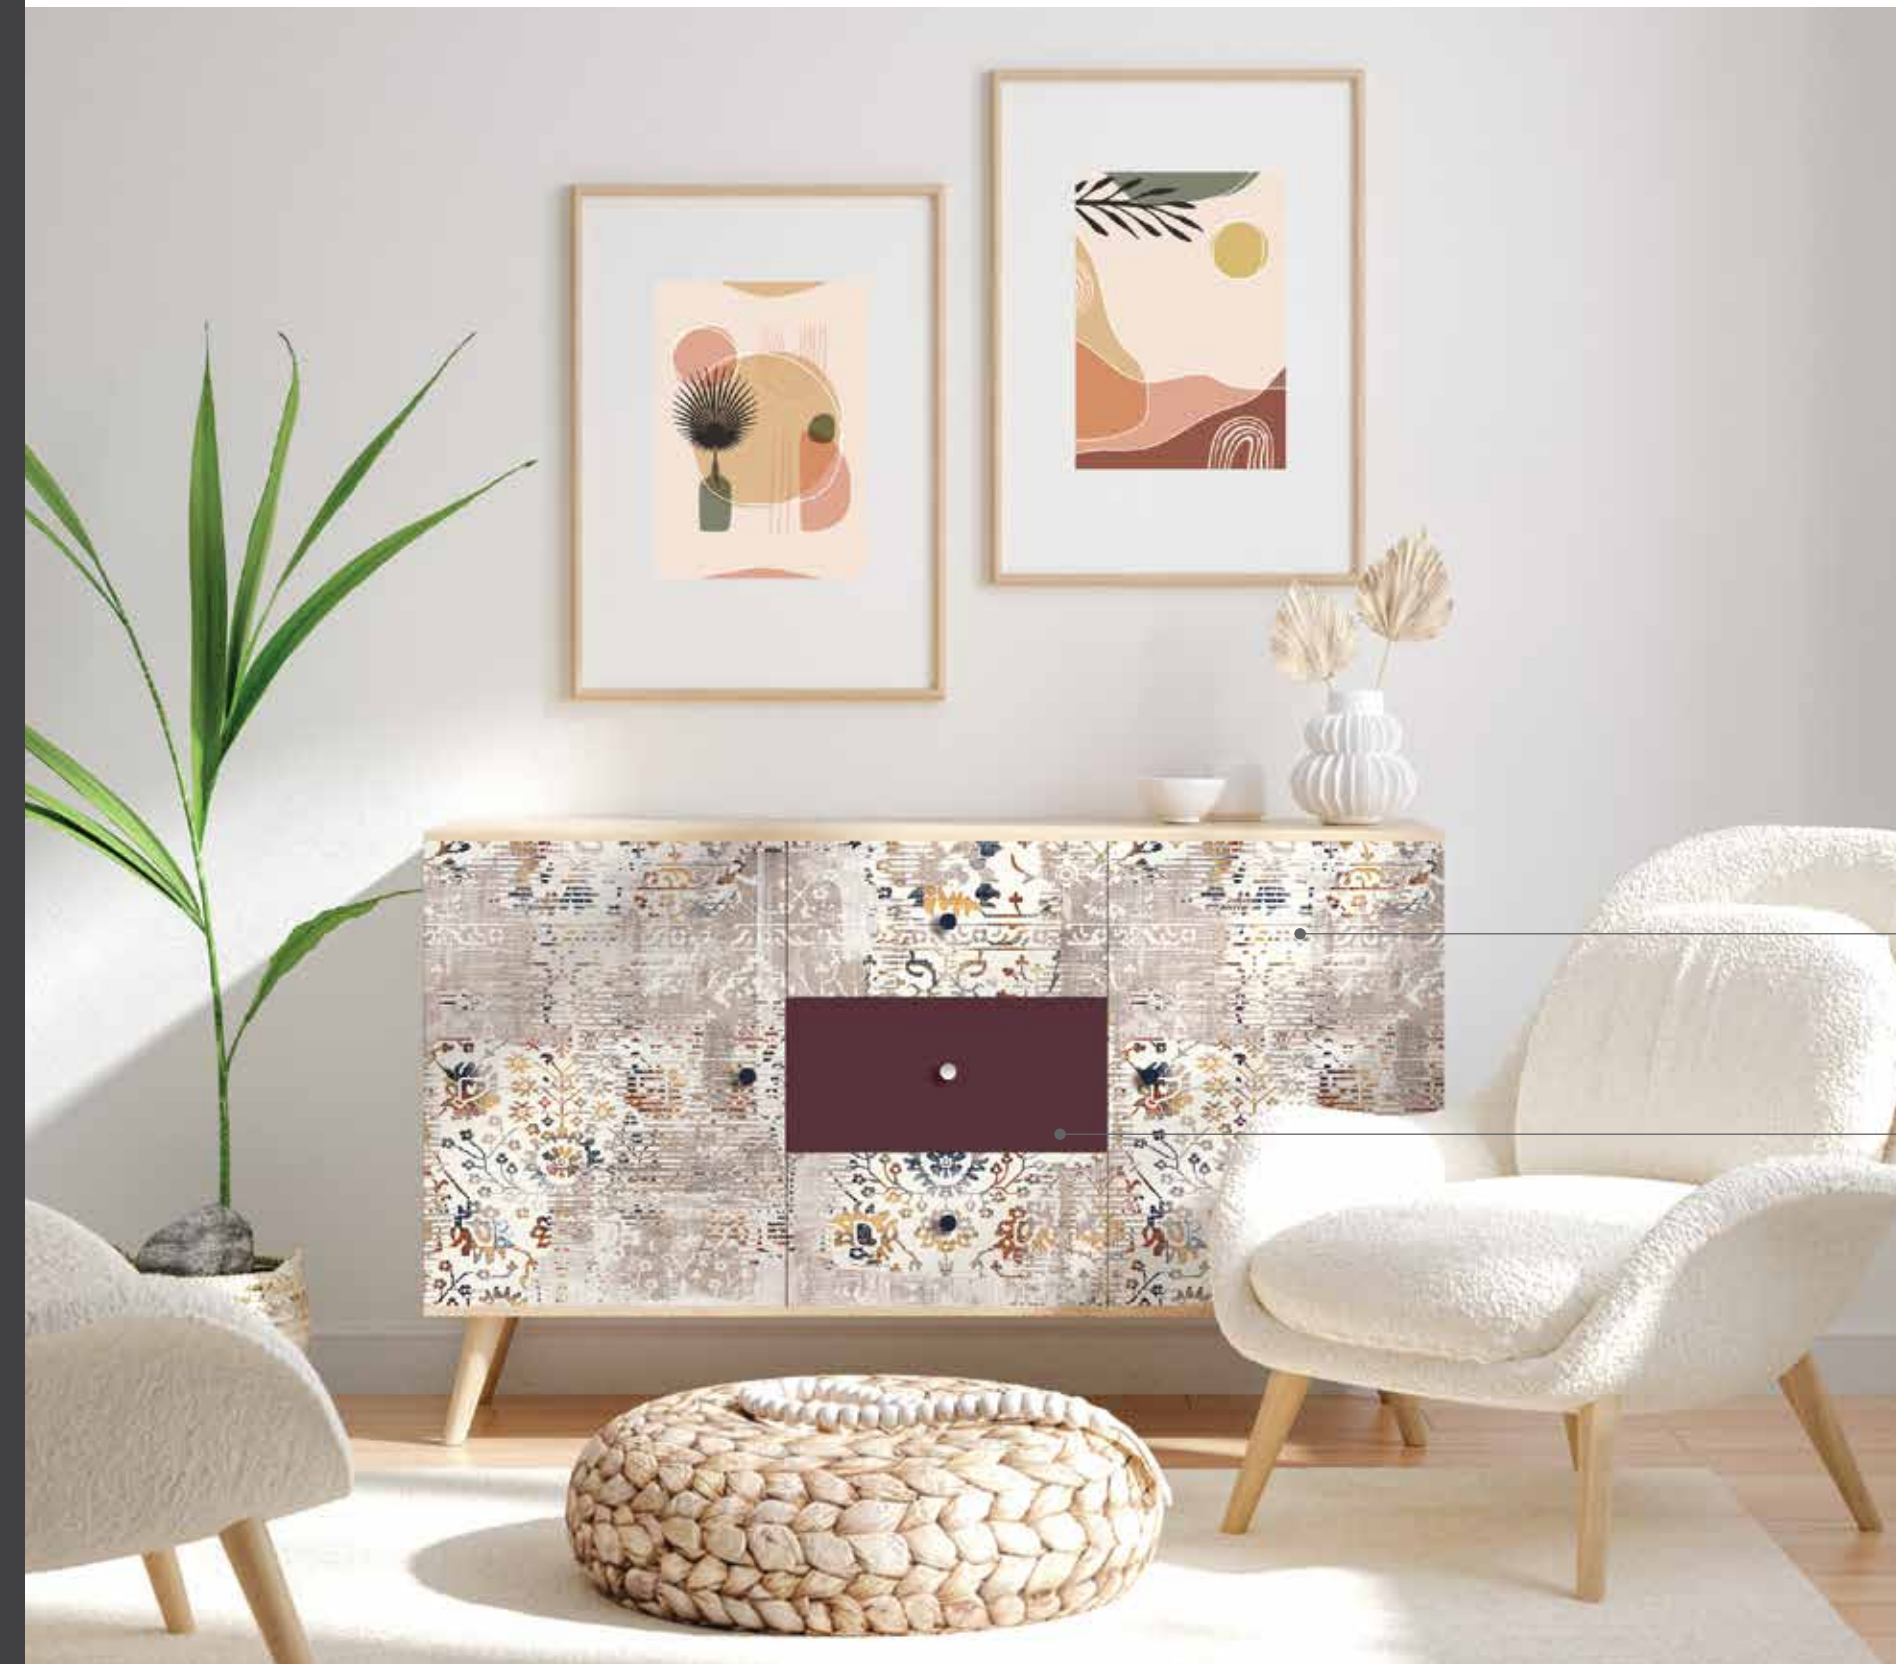

LT 138
SWANK BROWN

SF 124
YELLOW

CANVAS
COLLECTION BY

A combination of varying low
gloss features and organic movement,
reminiscent of the surface of
an antique tile.

LTD 3
RITZ

SF 119
MAROON

Design every space
with a keynote
of elegance.