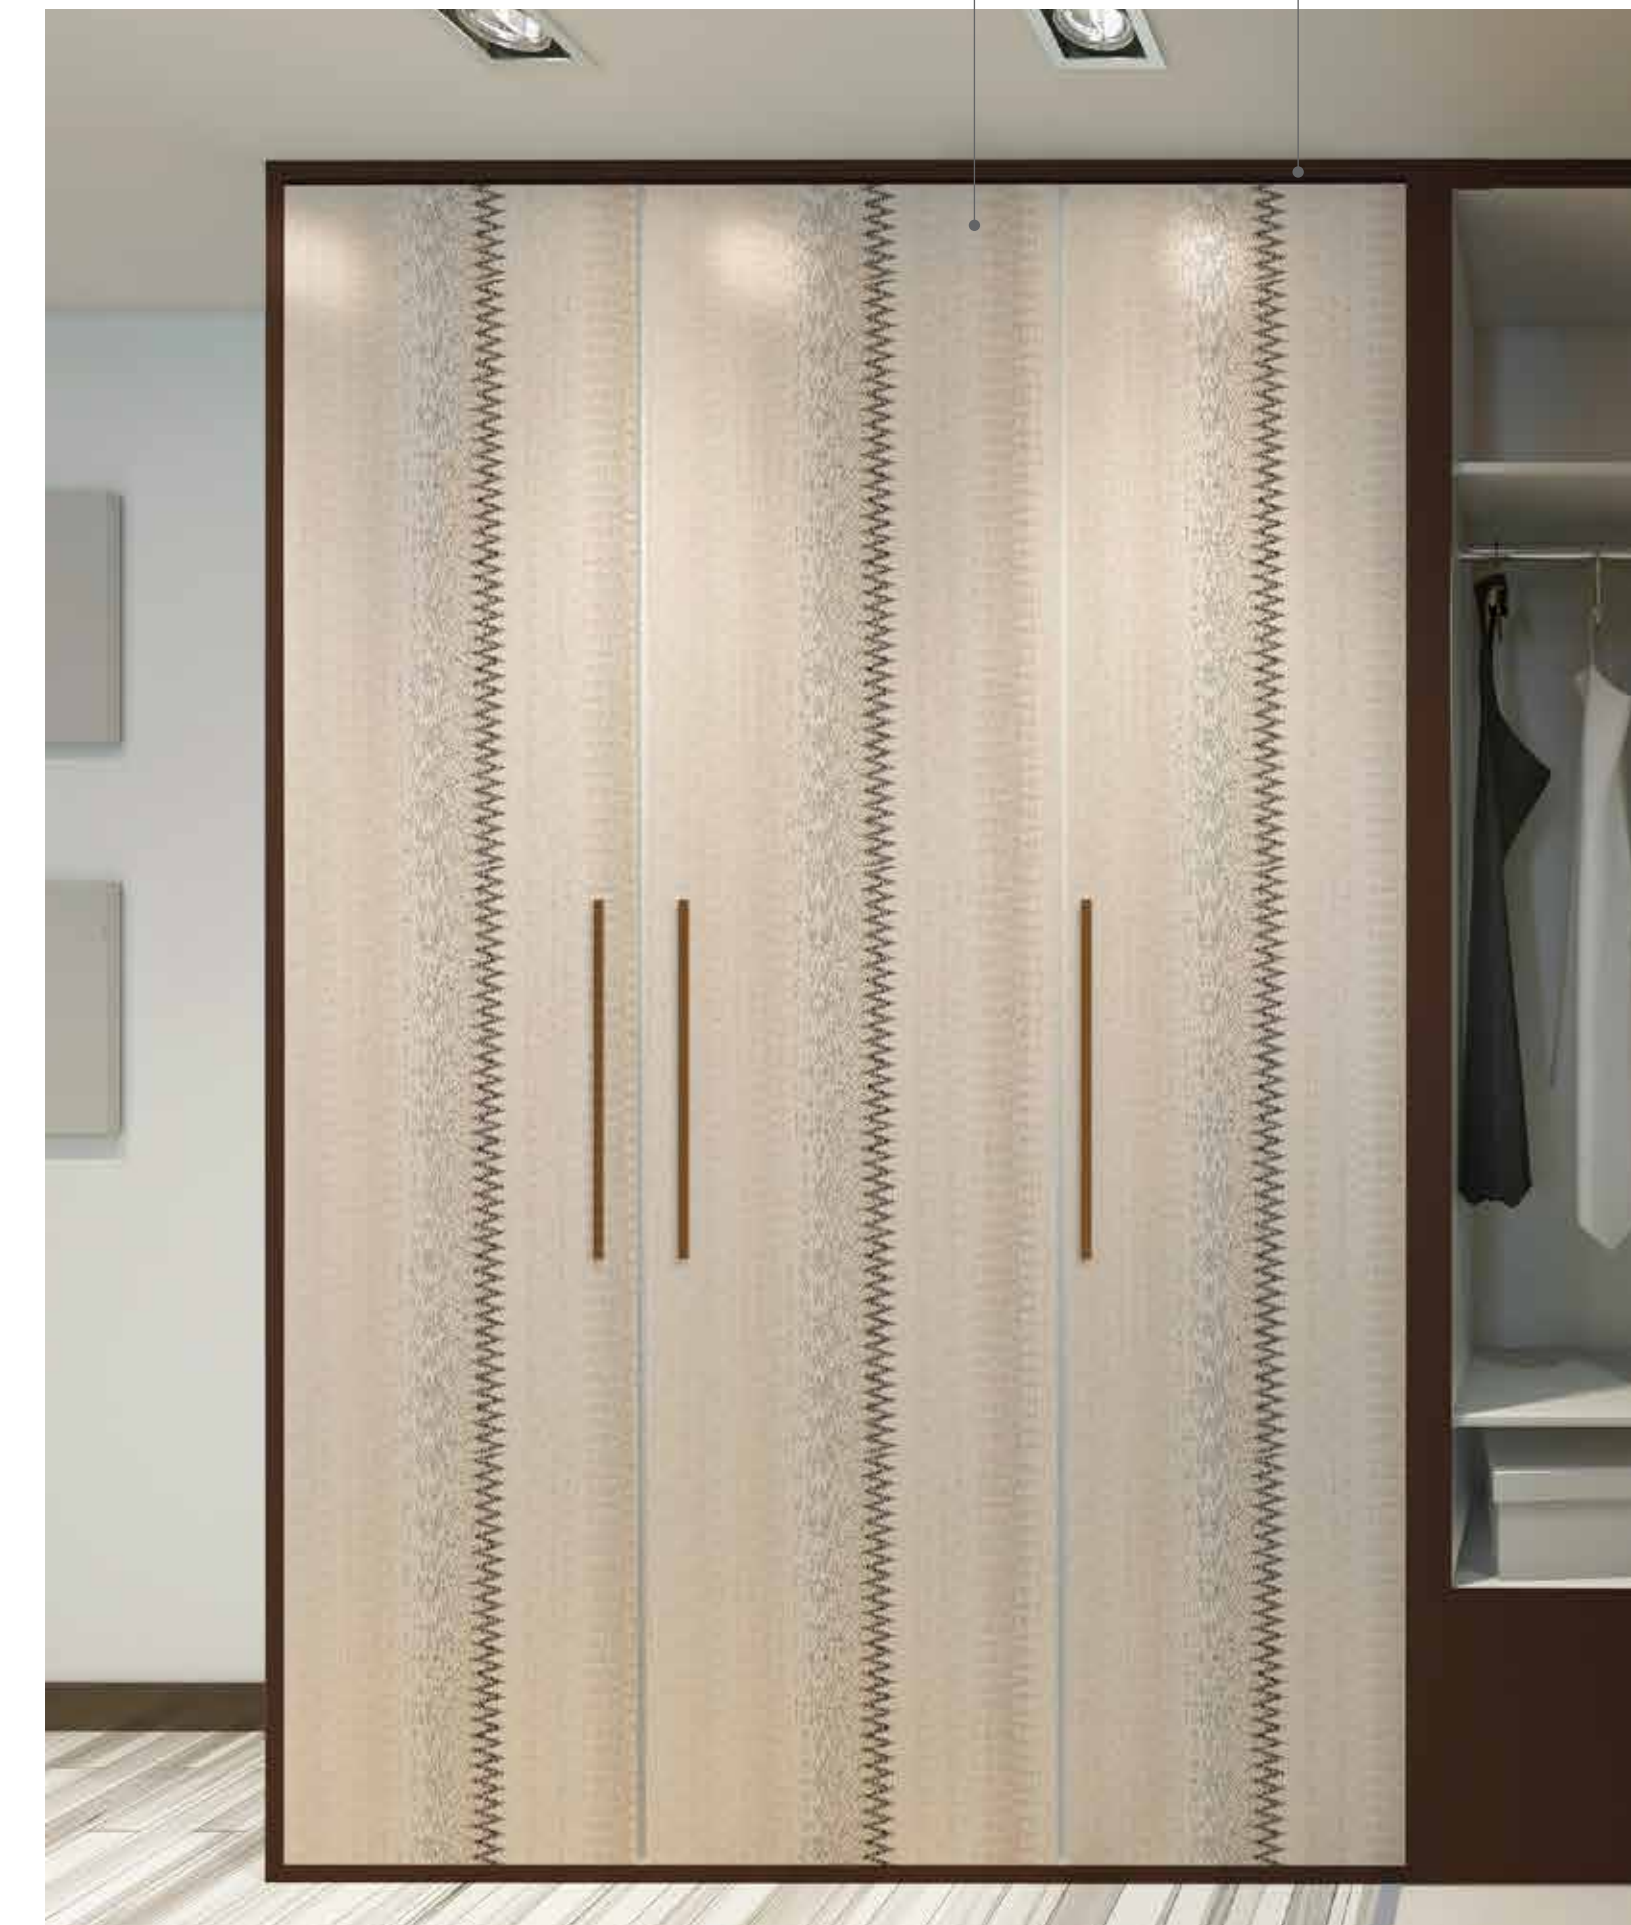

The stunning vertical shore patterns
make every piece of furniture striking.

CANVAS
COLLECTION BY

DOD 33
KIARA

SF 140
CHOCOLATE