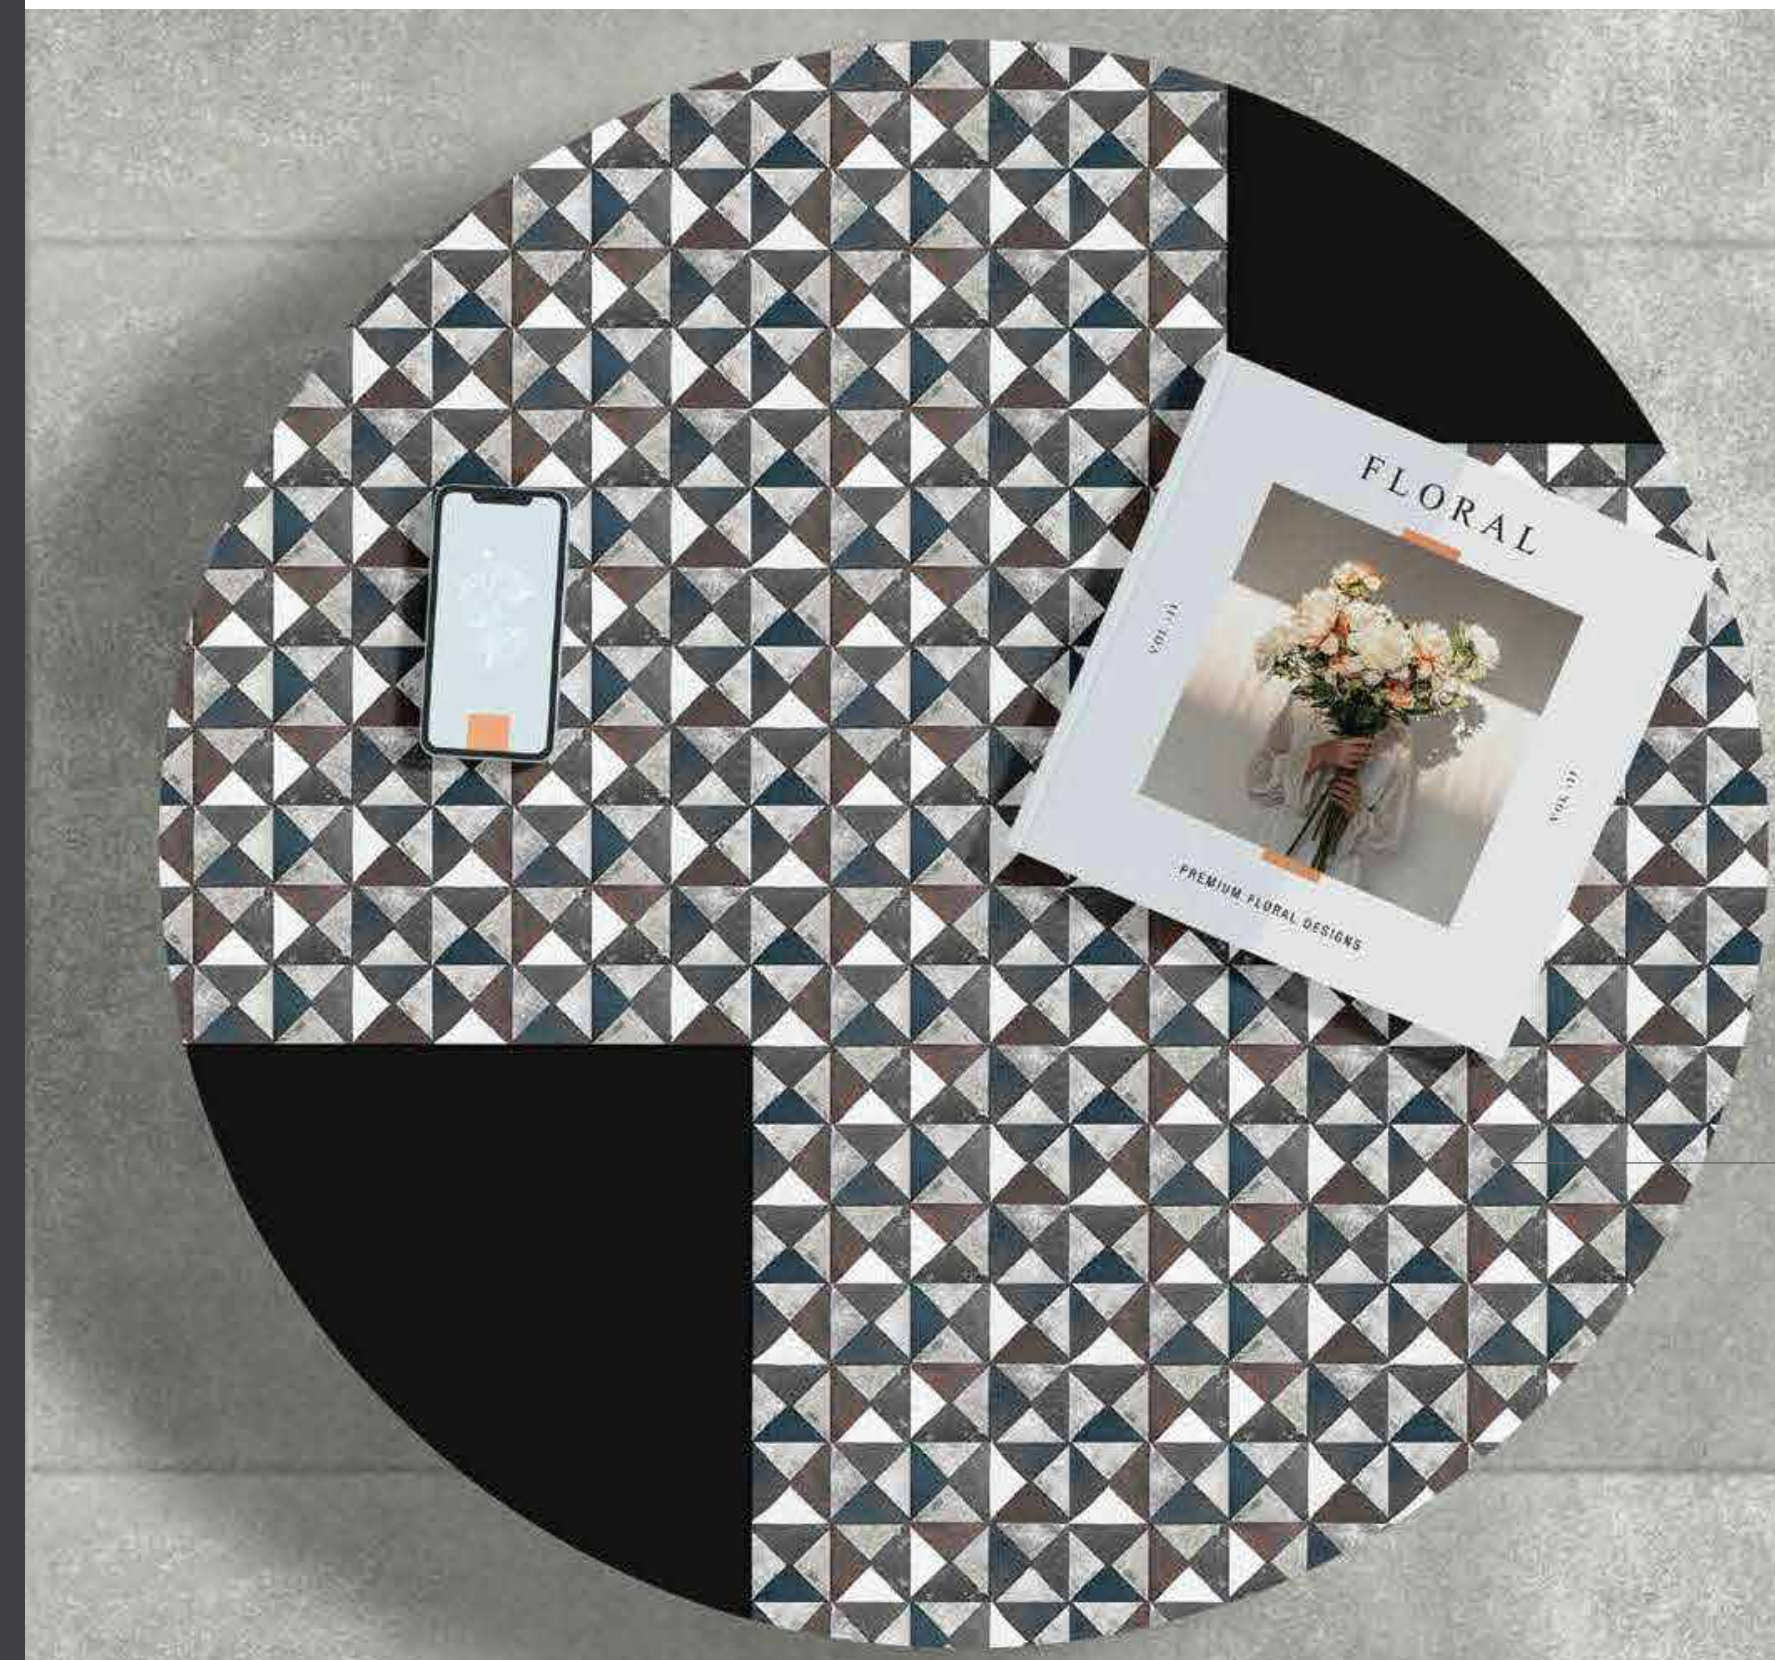

SF 109
BLACK

LT 104
FROSTY WHITE

CANVAS
COLLECTION BY

An elegant trioka with beautiful
underlying patterns.

WRD 30
TROIKA

Coming home to
ultimate luxury.

LTD 5
MAJESTIC

SF 123
MARIE GOLD