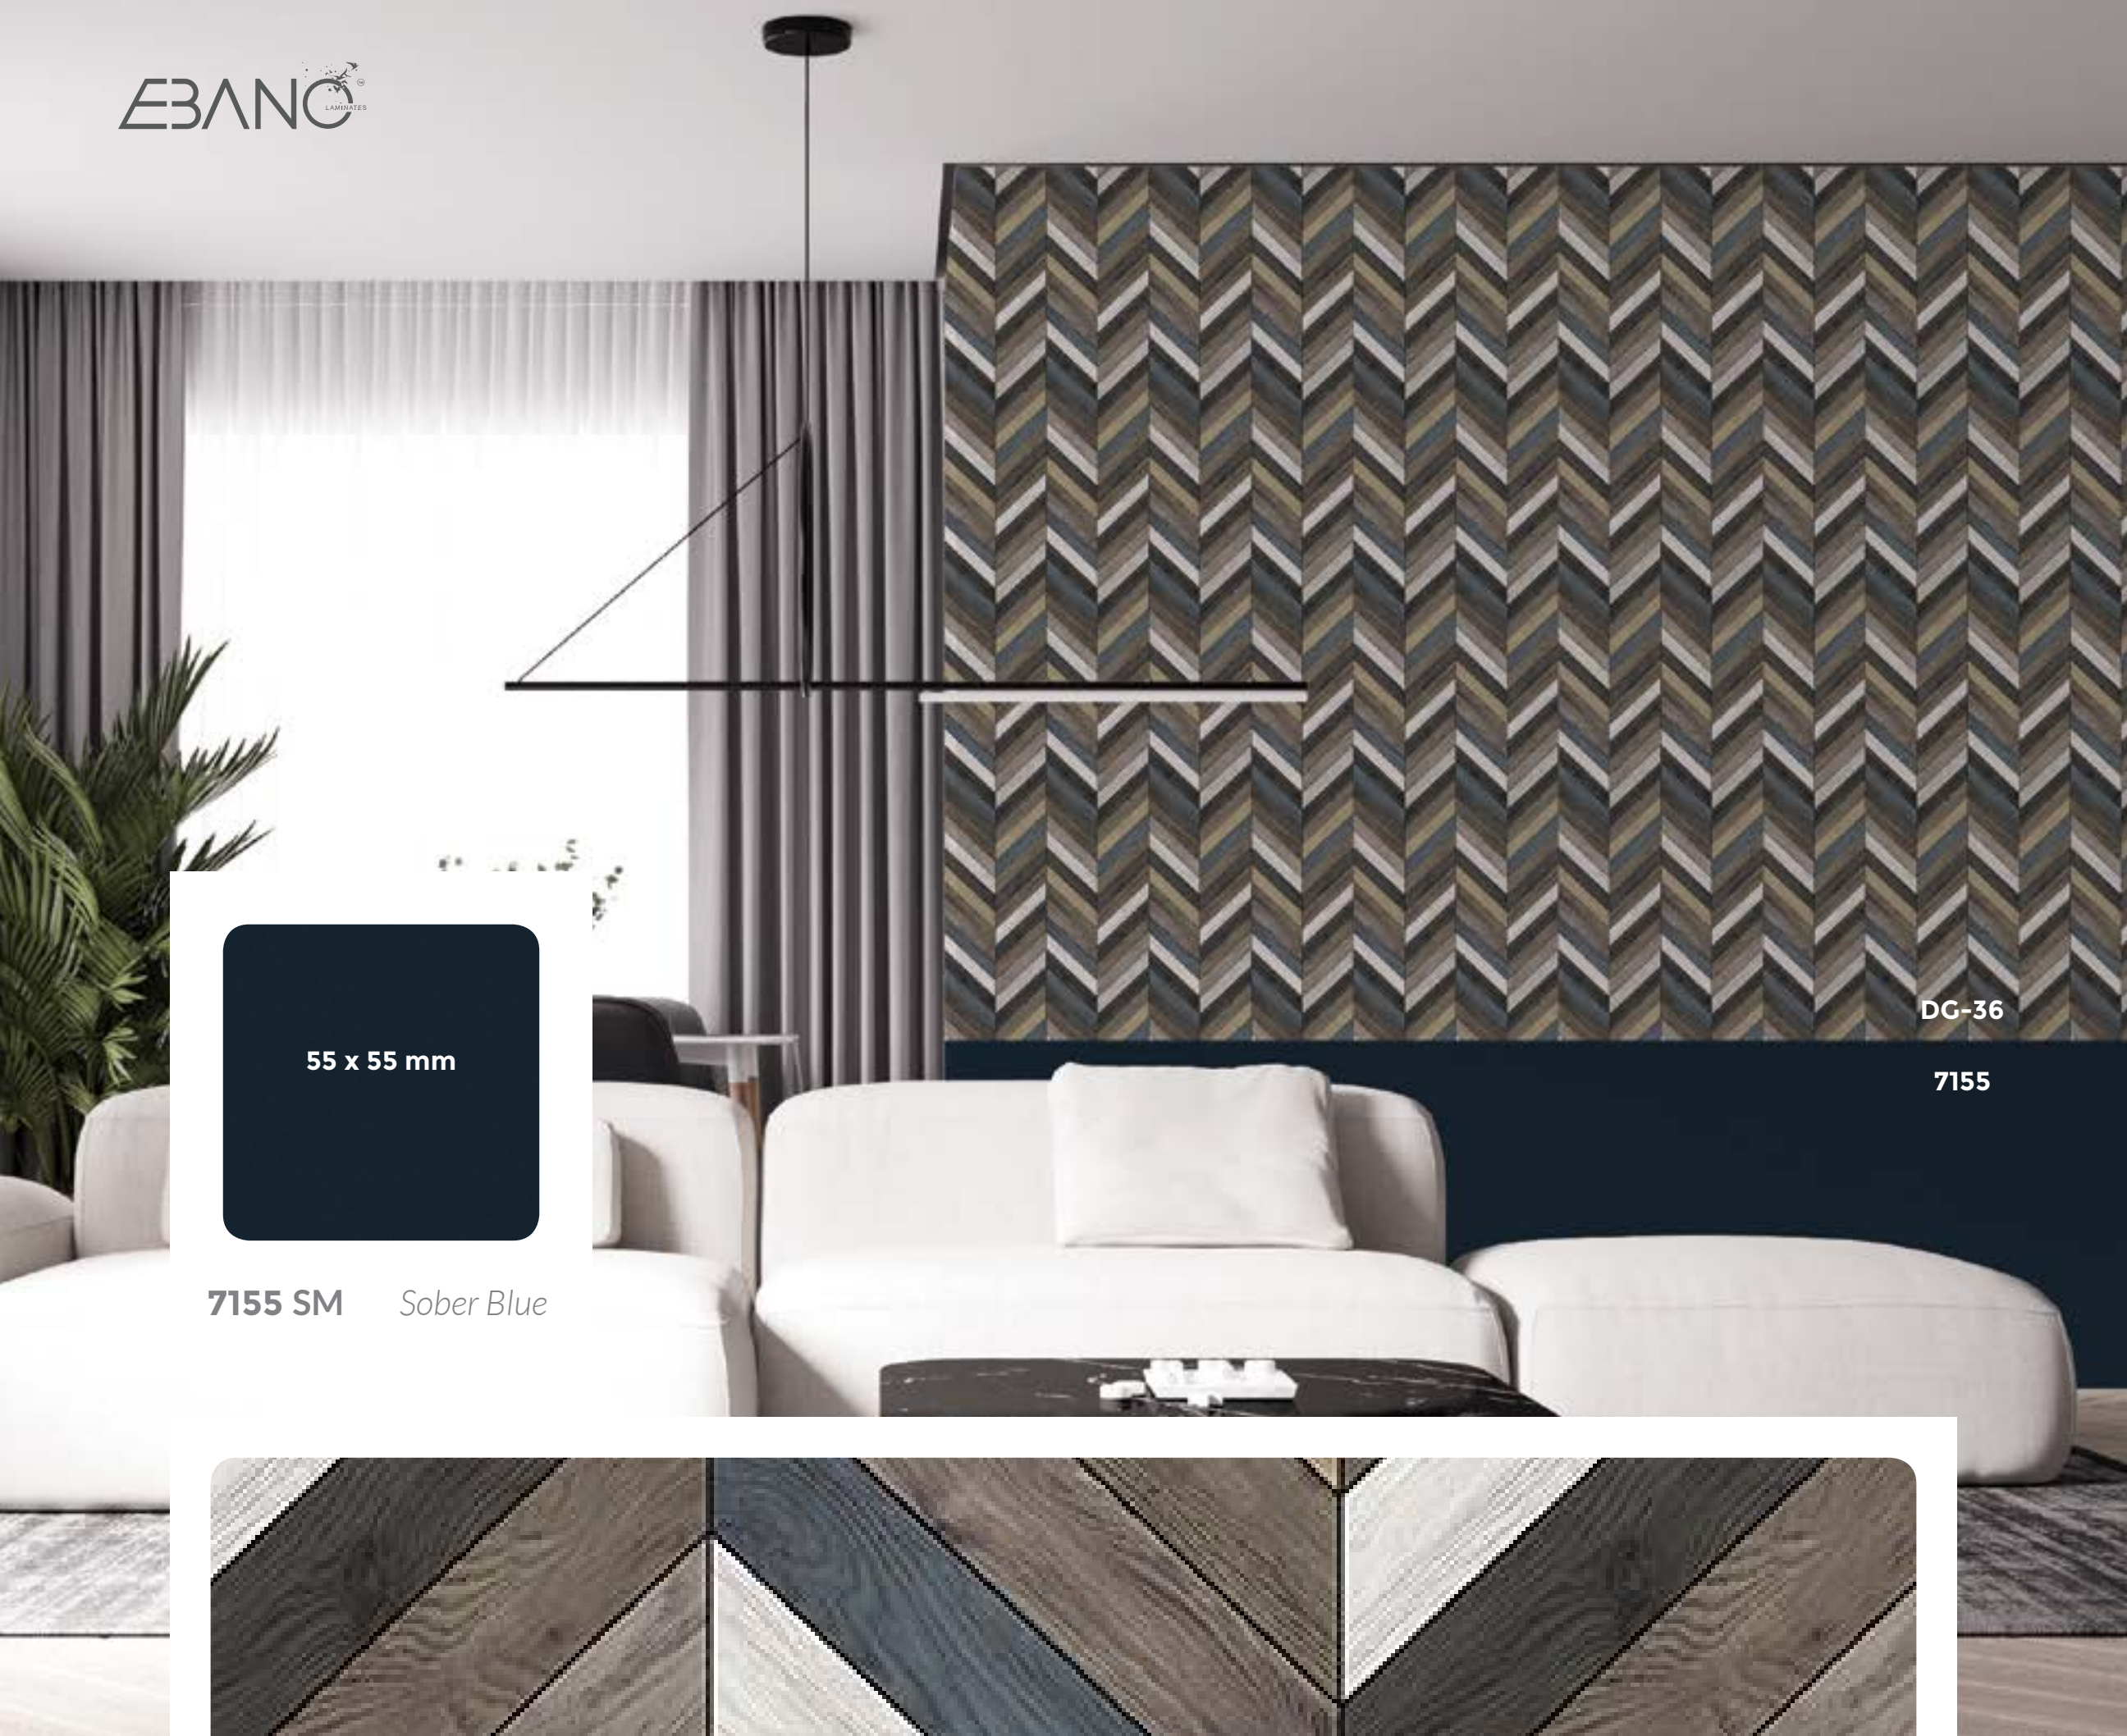

More than
140 Designs in 21 Finishes
that gives you enough options to choose the best
decor for your home & work place.

20 Classy Solid
colour options in
**High Gloss &
Silky Matt** finish.

55 x 55 mm

7155 SM Sober Blue