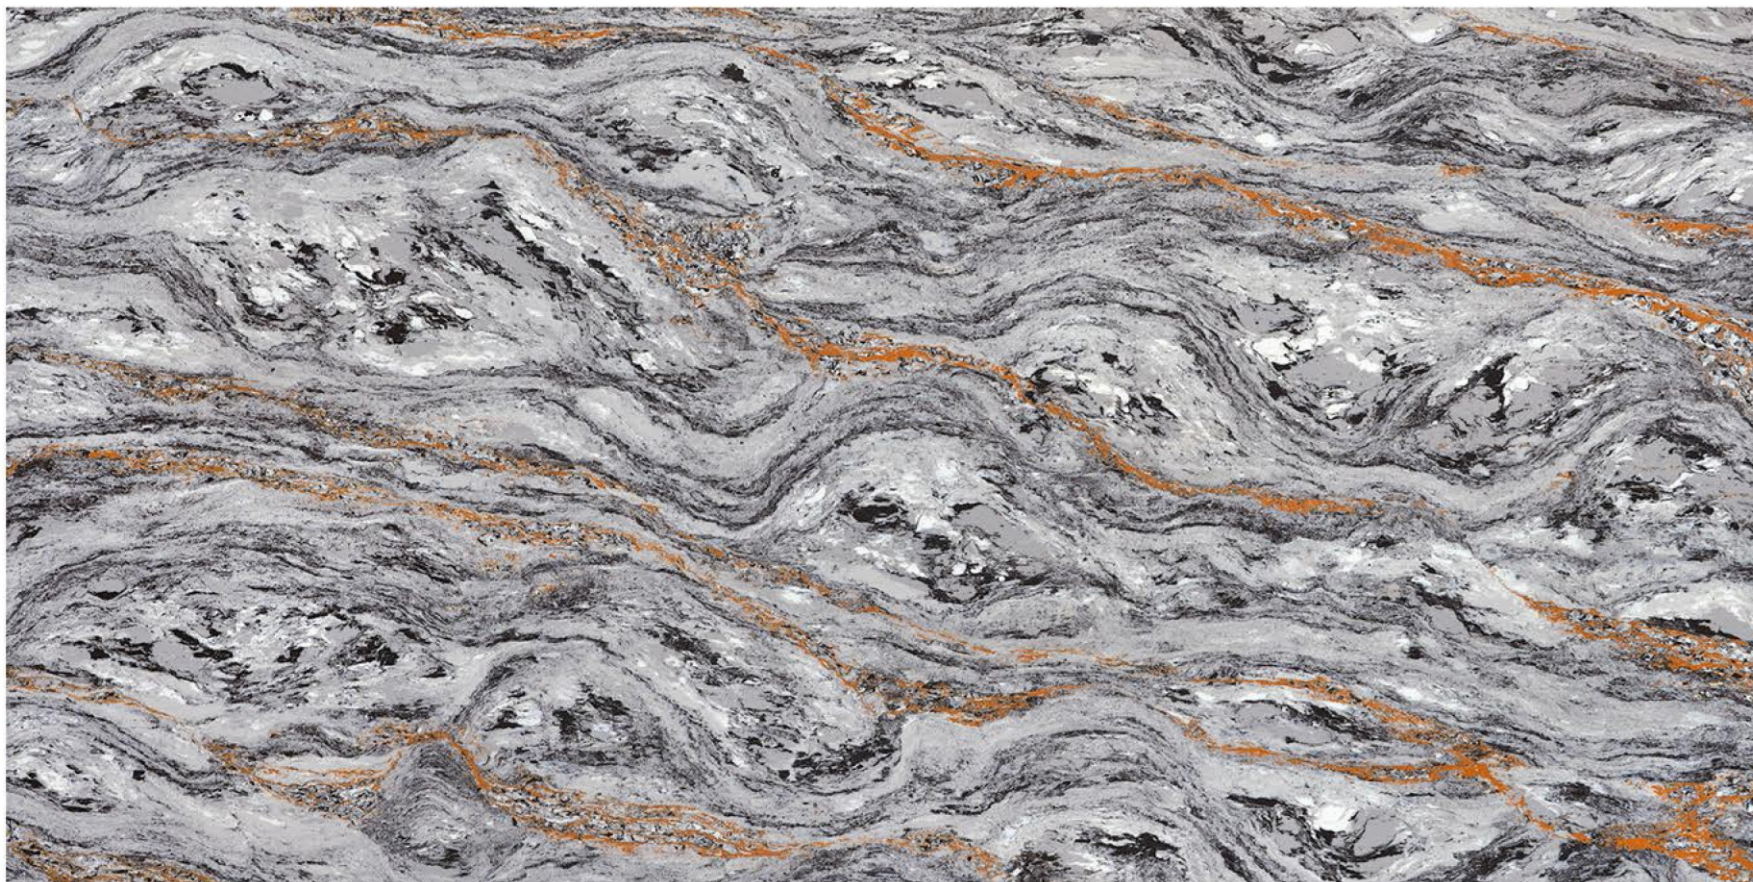

— 600X
1200MM

RIVERA CREMA

MODERN YET
TIMELESS

MULTI CHARGED
VITRIFIED TILES

— 600X
1200MM

RIVERA GREY

MASTERPIECE
DECOR

MULTI CHARGED
VITRIFIED TILES