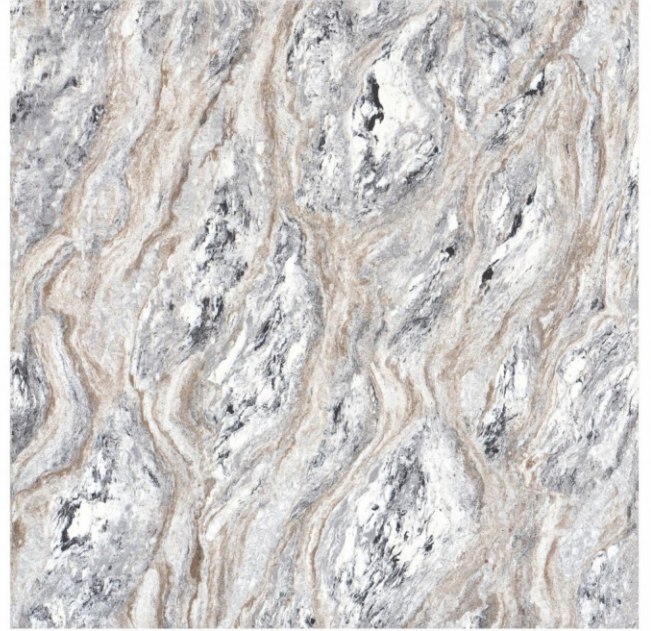

MULTI CHARGED
VITRIFIED TILES

600
x600mm

REAL STONE
SERIES

BRAVAT®
GRANITO

REAL STONE BUTTER GREY