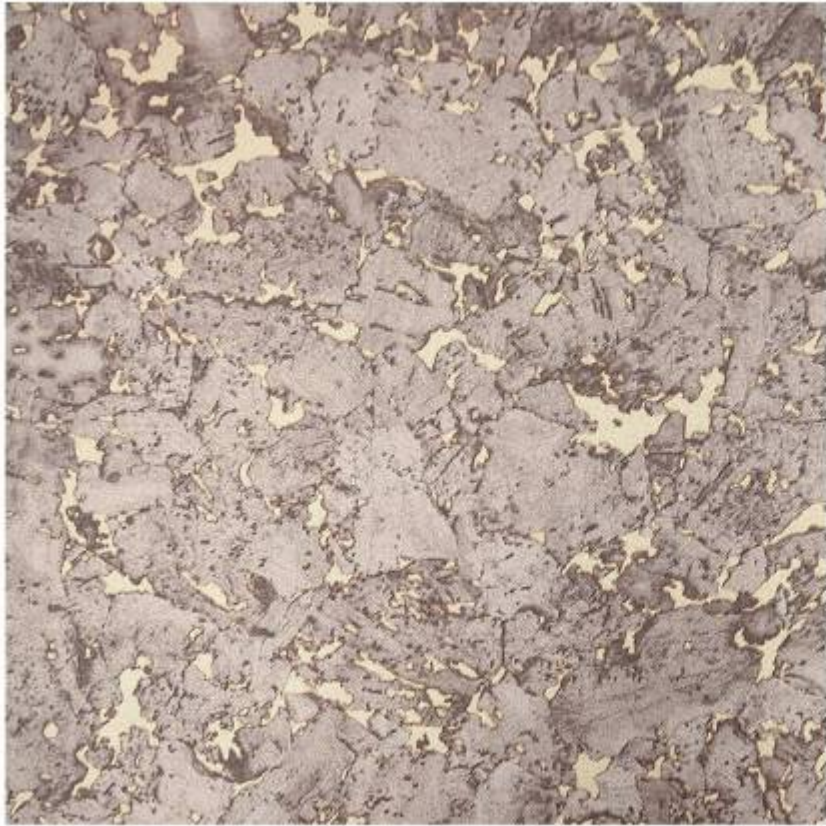

ASTC[®]

W A L L P A P E R

P R E S E N T S

MARVEL

WALLS THAT LEAVE YOU AMAZED !!

SIZE -1.06 m x 5 m

MADE IN KOREA

MV1003