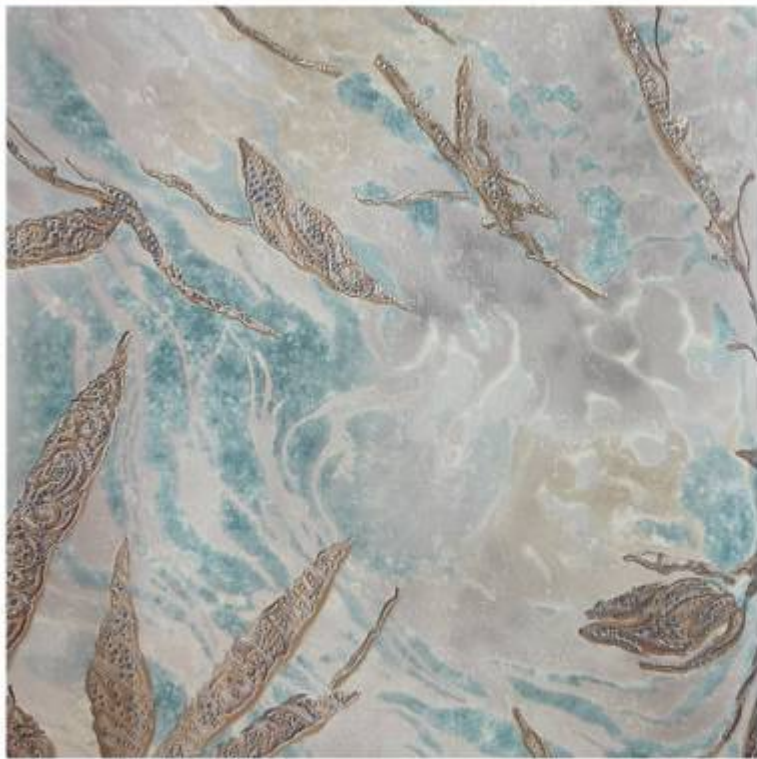

ASTC[®]

W A L L P A P E R

P R E S E N T S

MARVEL

WALLS THAT LEAVE YOU AMAZED !!

SIZE -1.06 m x 5 m

MADE IN KOREA

MV1003

MV1008

 **STC**[®]
WALLPAPER

MV1009

MV3002

MV3005

 **STC**[®]
WALLPAPER

MV3007

MV4002