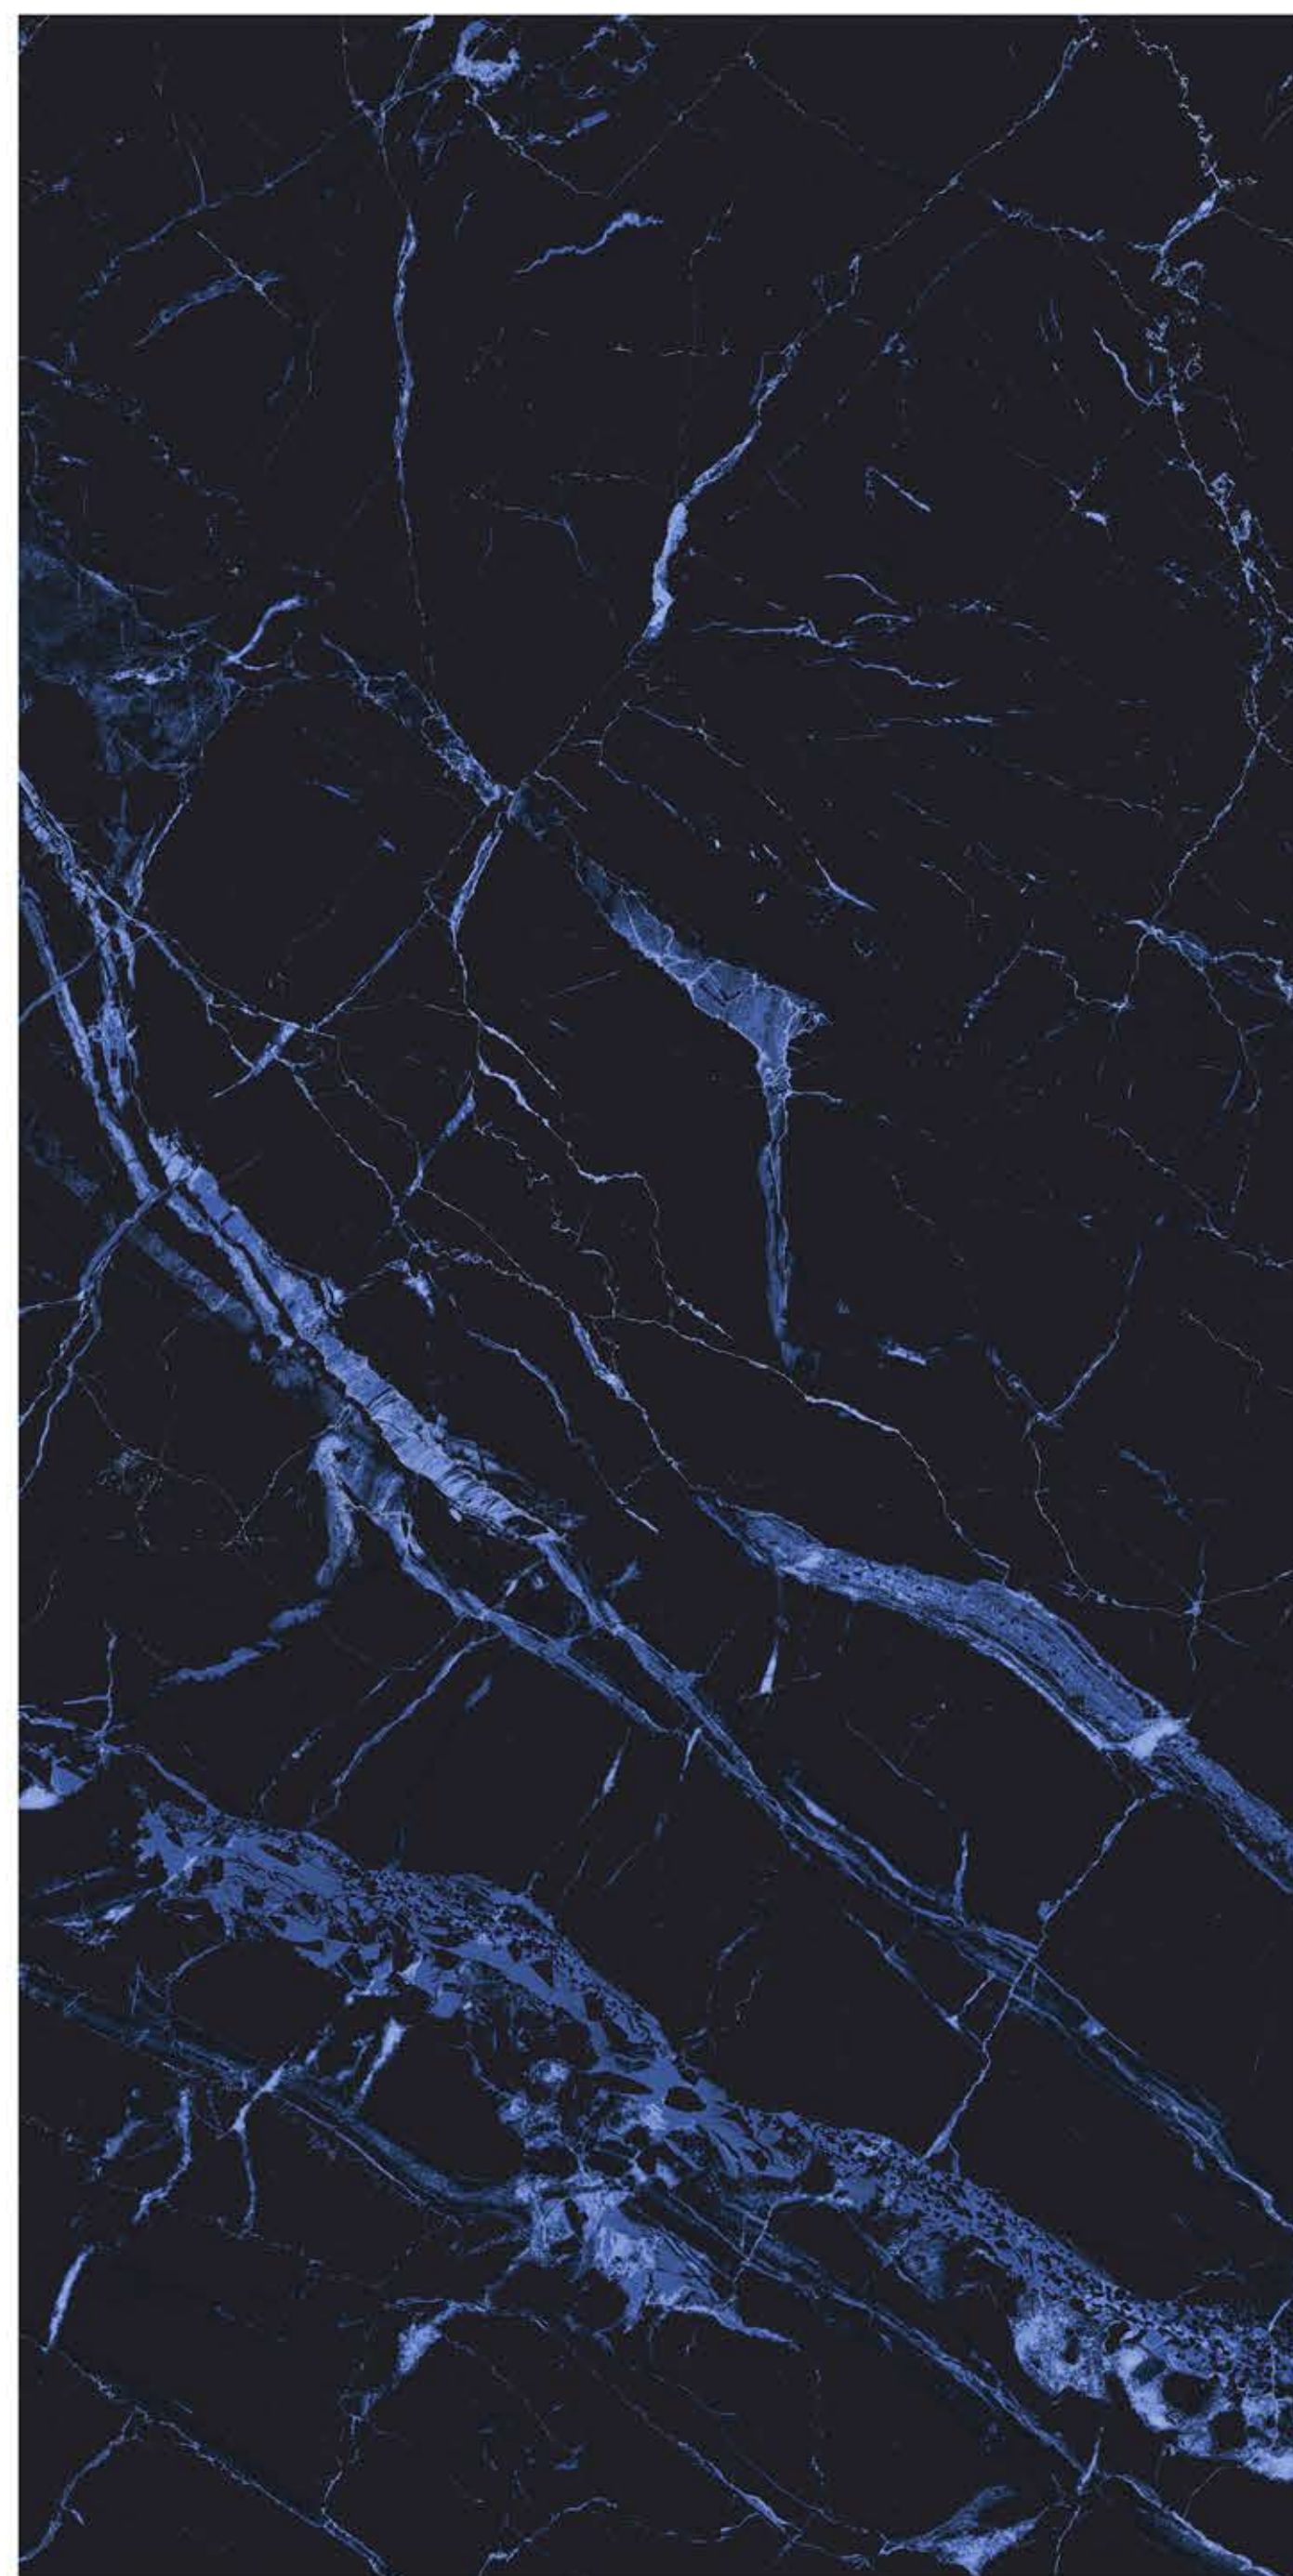

HIGH GLOSSY

600 X 1200MM

BROWN DIAMOND

HIGH GLOSSY

600 X 1200MM

CLONIC BLUE

HIGH GLOSSY

600 X 1200MM