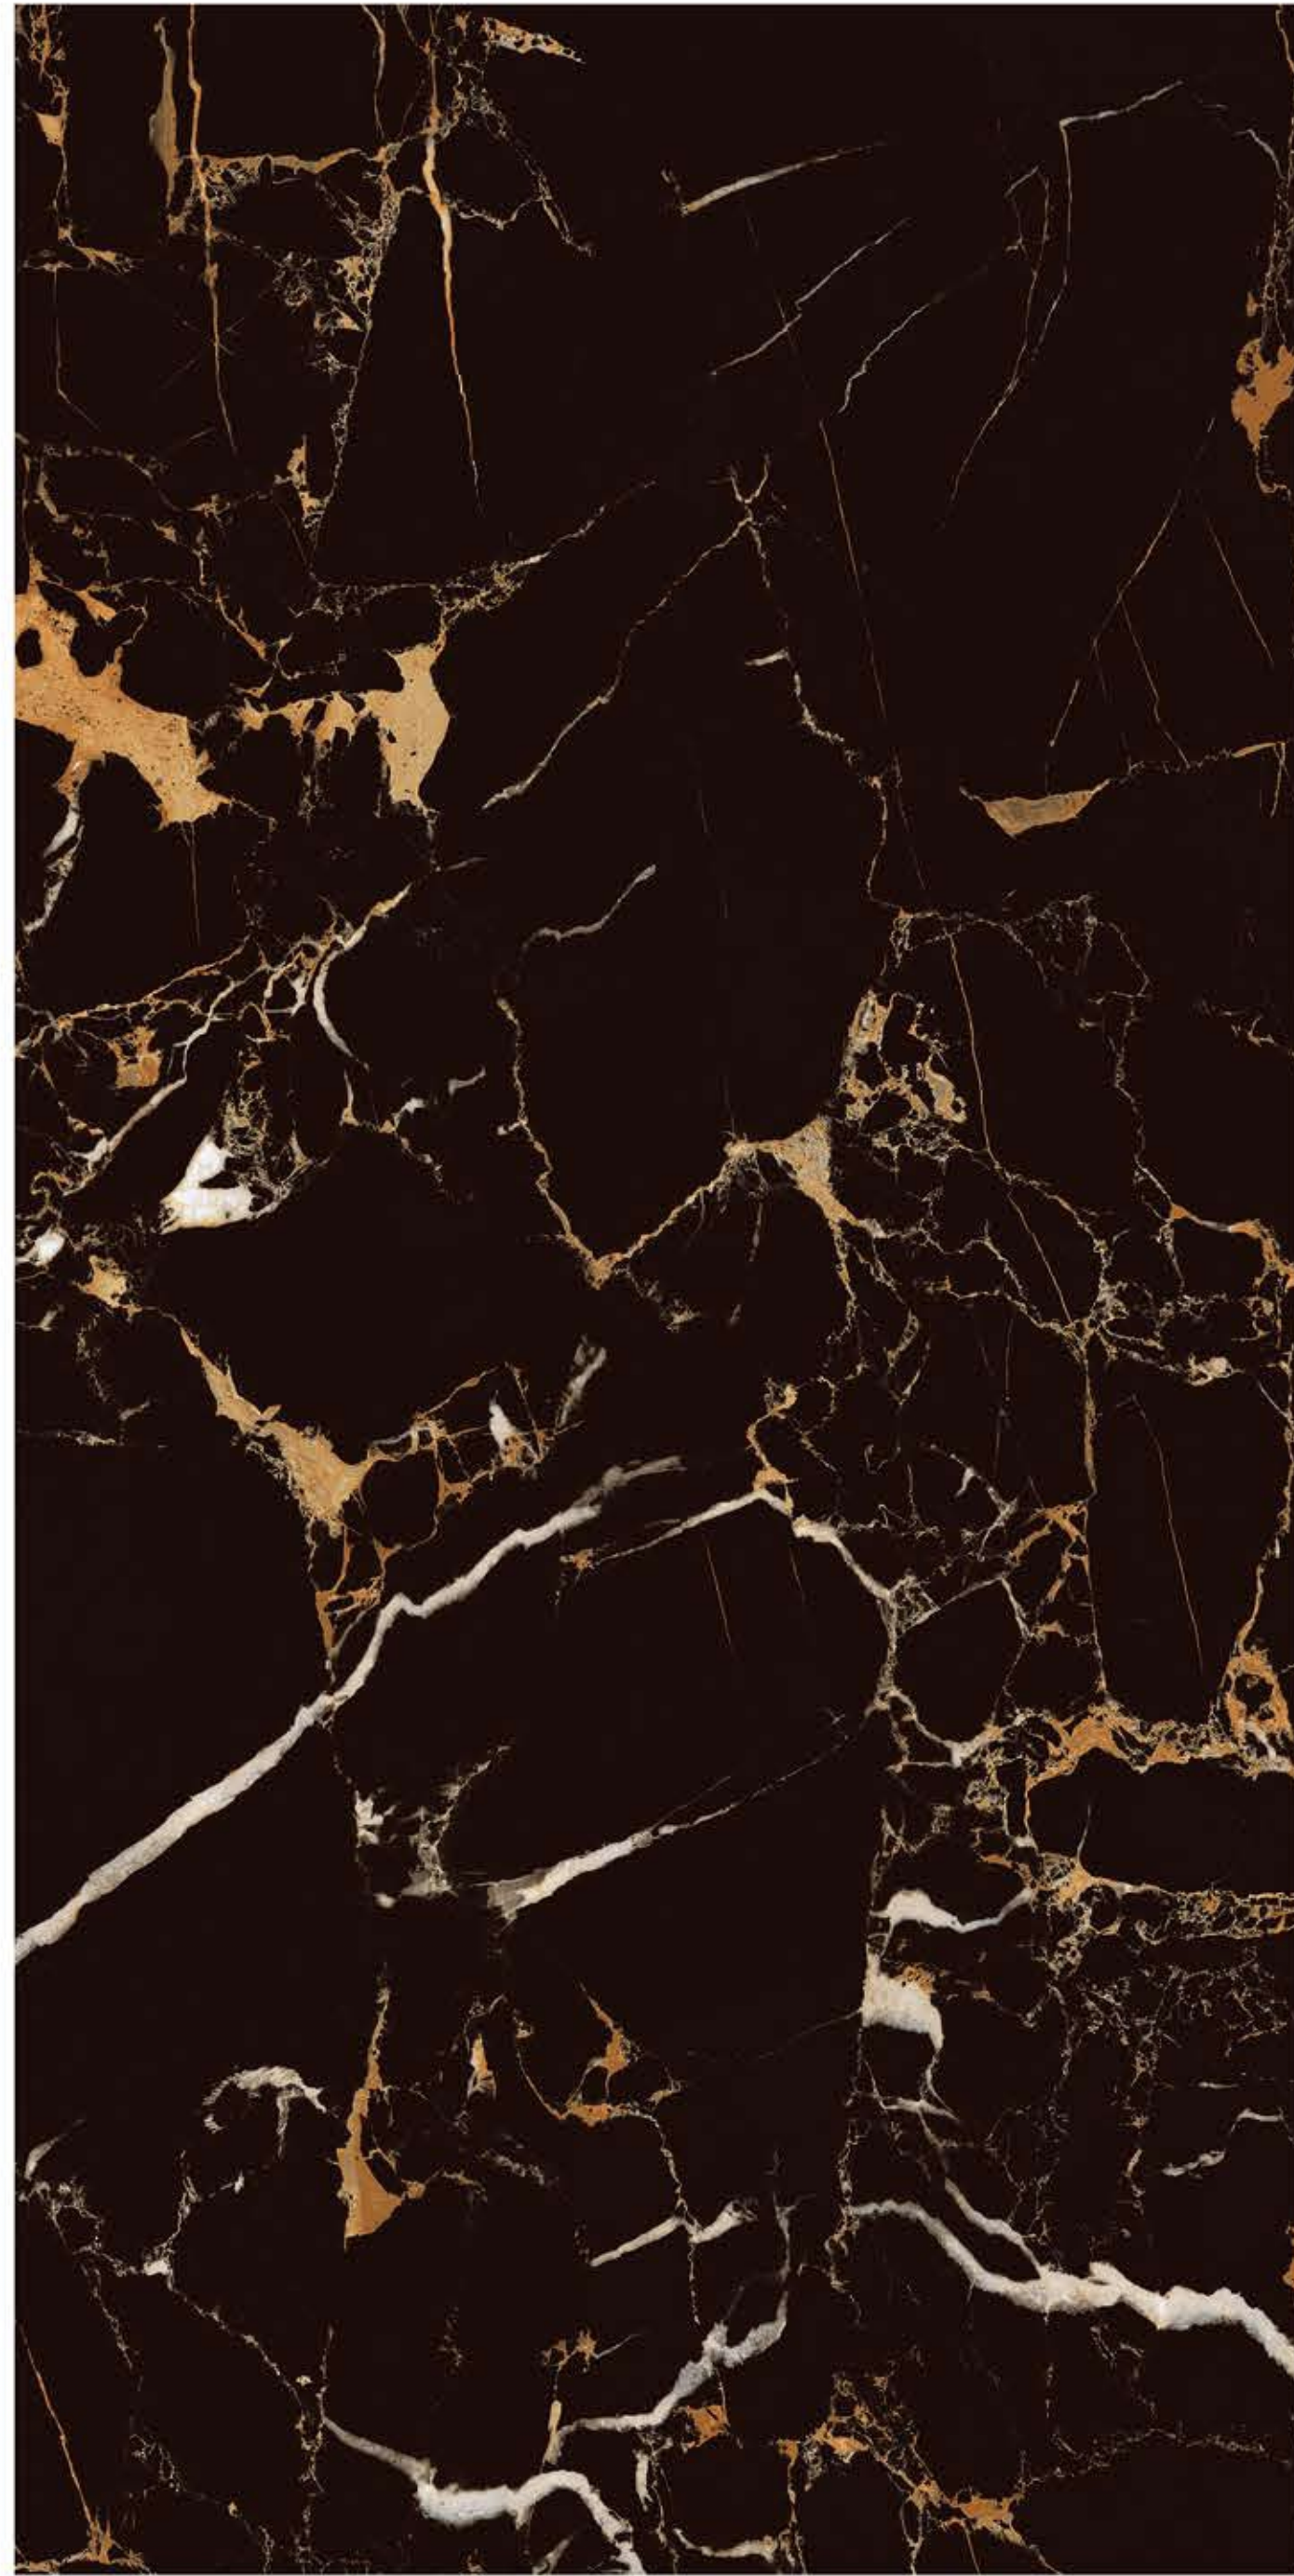

ARISTO BLACK