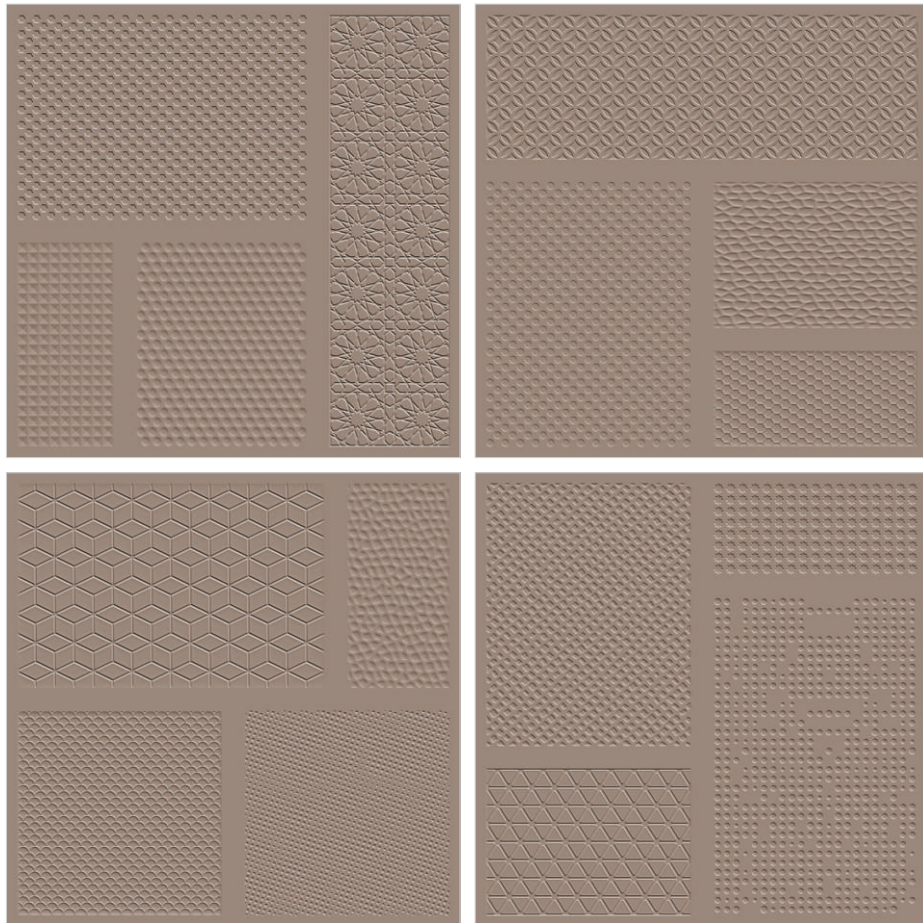

MUSHROOM ROMAN

ZERO
MAINTENANCE

IMPACT
RESISTANCE

LOW WATER
ABSORPTION

HIGH
STRENGTH