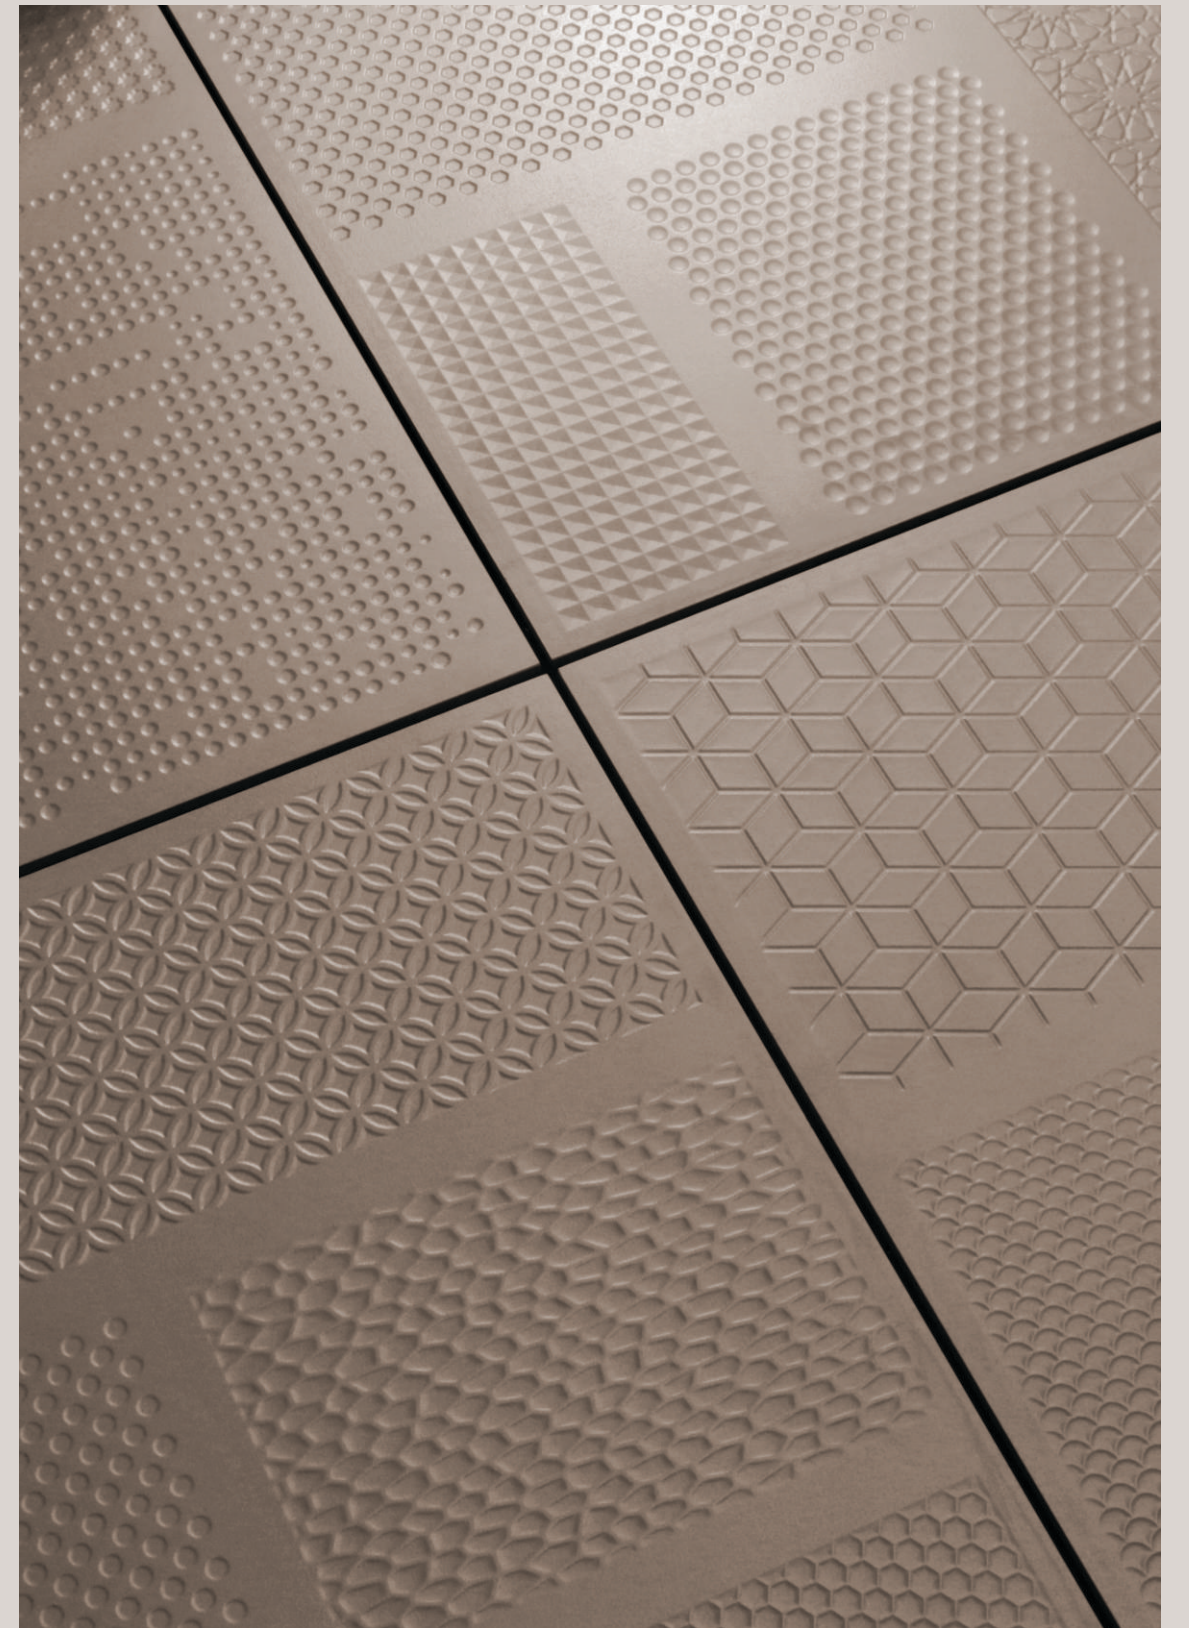

MUSHROOM MATT

ROMAN PUNCH

600x600mm

MUSHROOM ROMAN

ZERO
MAINTENANCE

IMPACT
RESISTANCE

LOW WATER
ABSORPTION

HIGH
STRENGTH