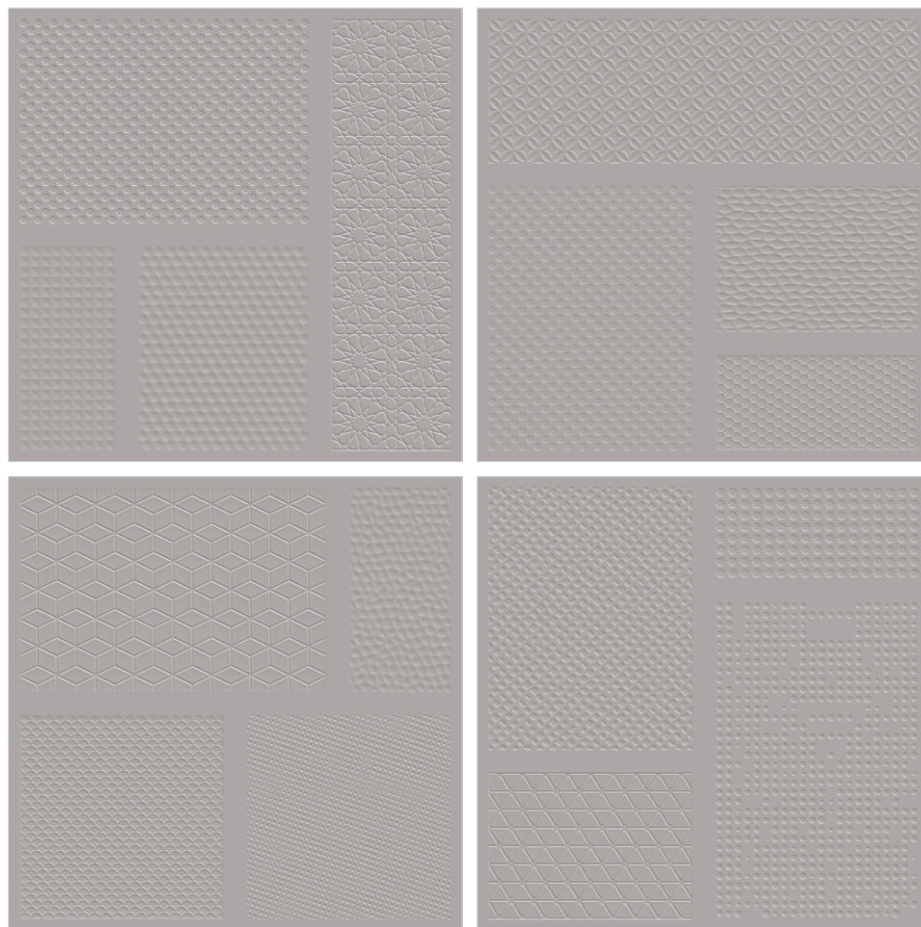

CEMENT ROMAN

ZERO
MAINTENANCE

IMPACT
RESISTANCE

LOW WATER
ABSORPTION

HIGH
STRENGTH