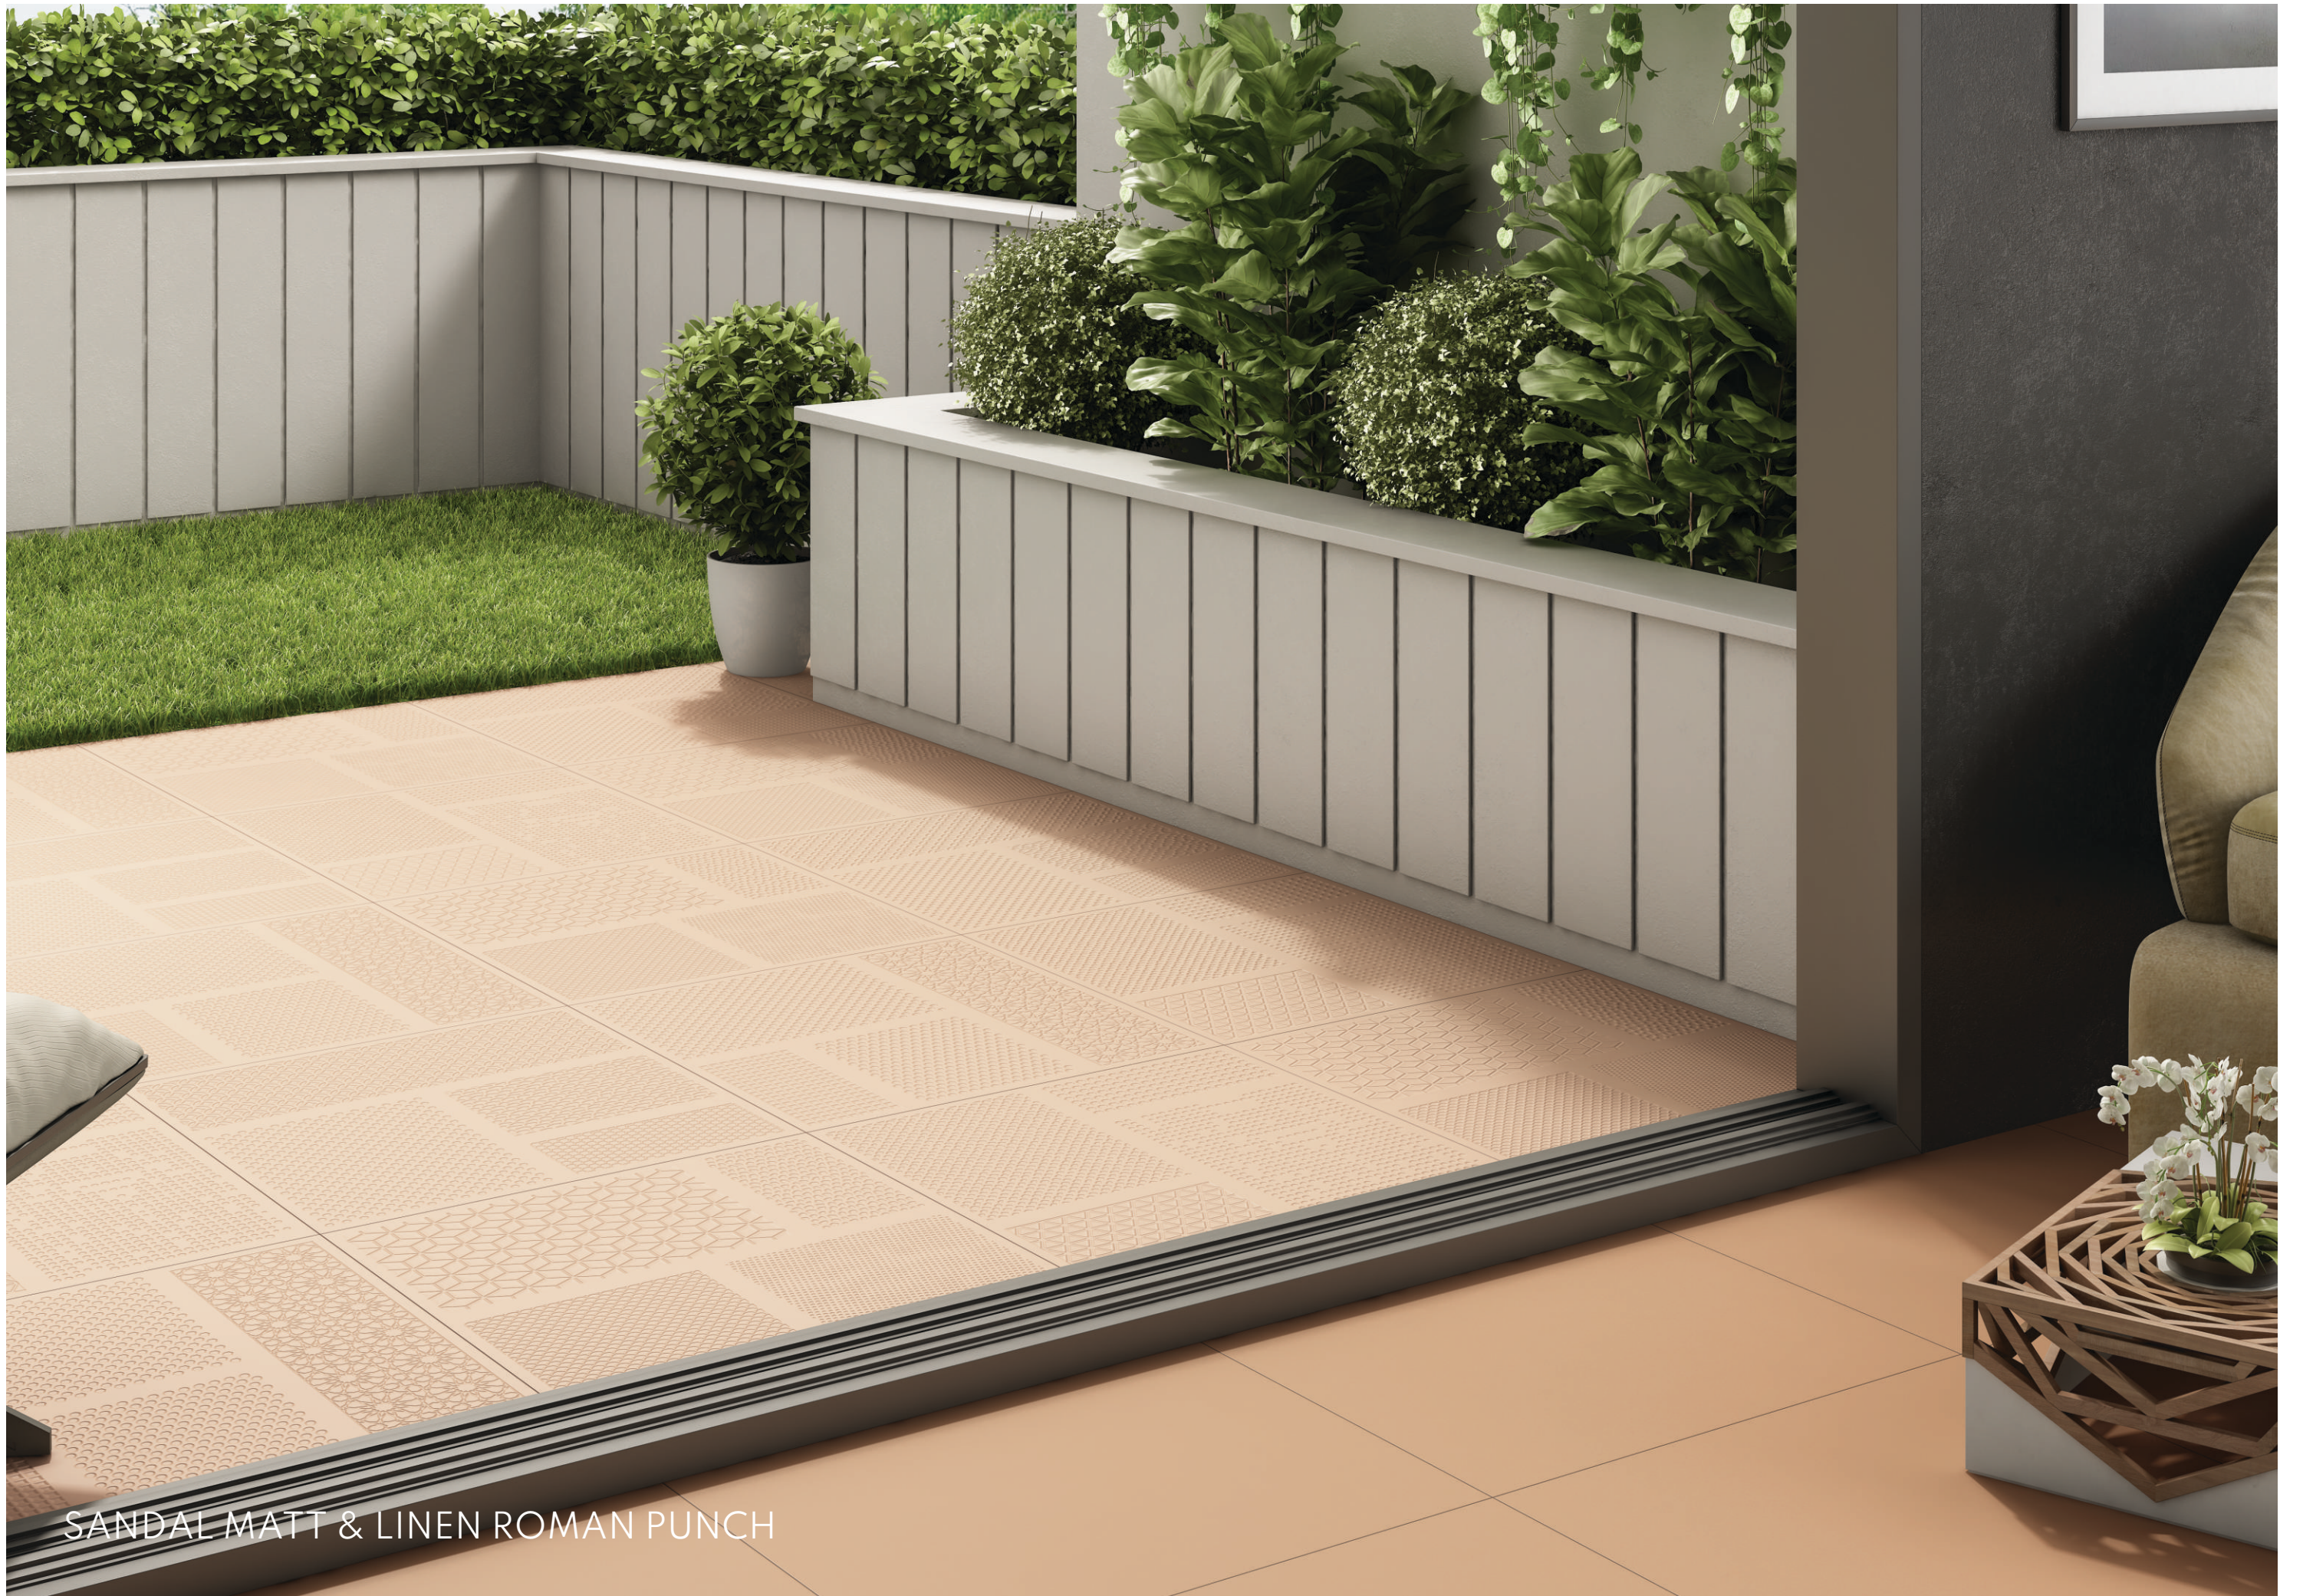

600x600mm

LINEN ROMAN

ZERO
MAINTENANCE

IMPACT
RESISTANCE

LOW WATER
ABSORPTION

HIGH
STRENGTH

ACTUAL IMAGE

SANDAL MATT & ROMAN PUNCH