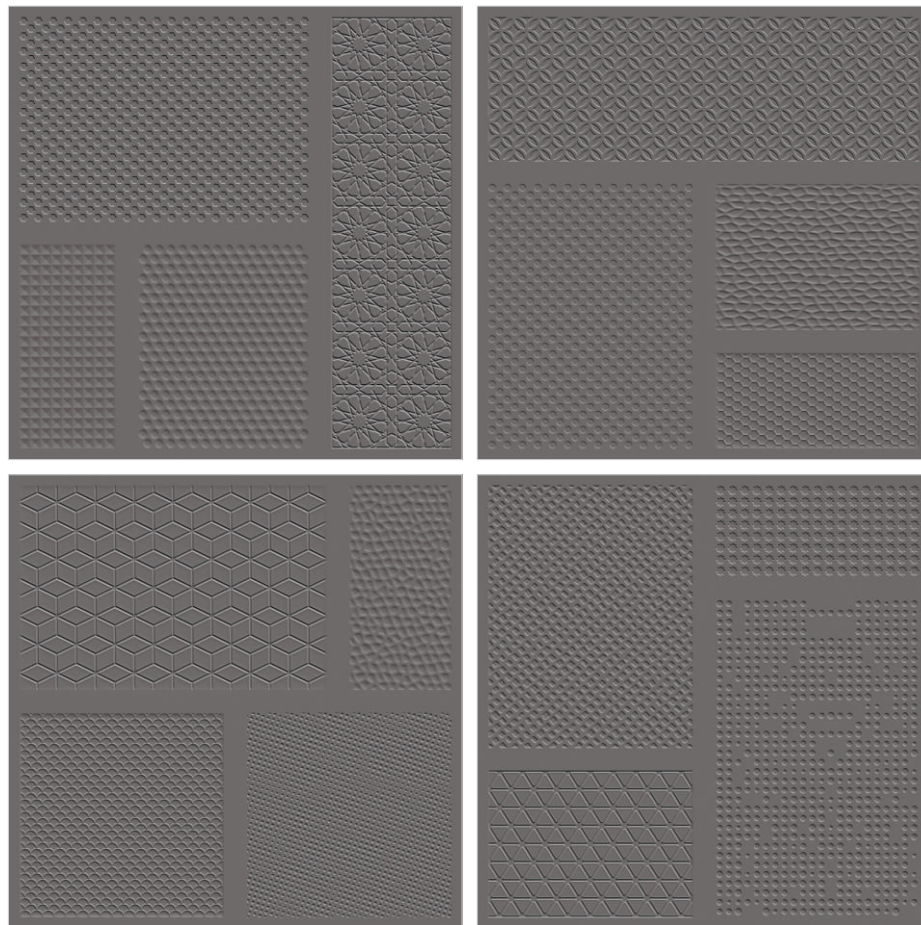

CARBON ROMAN

ZERO
MAINTENANCE

IMPACT
RESISTANCE

LOW WATER
ABSORPTION

HIGH
STRENGTH