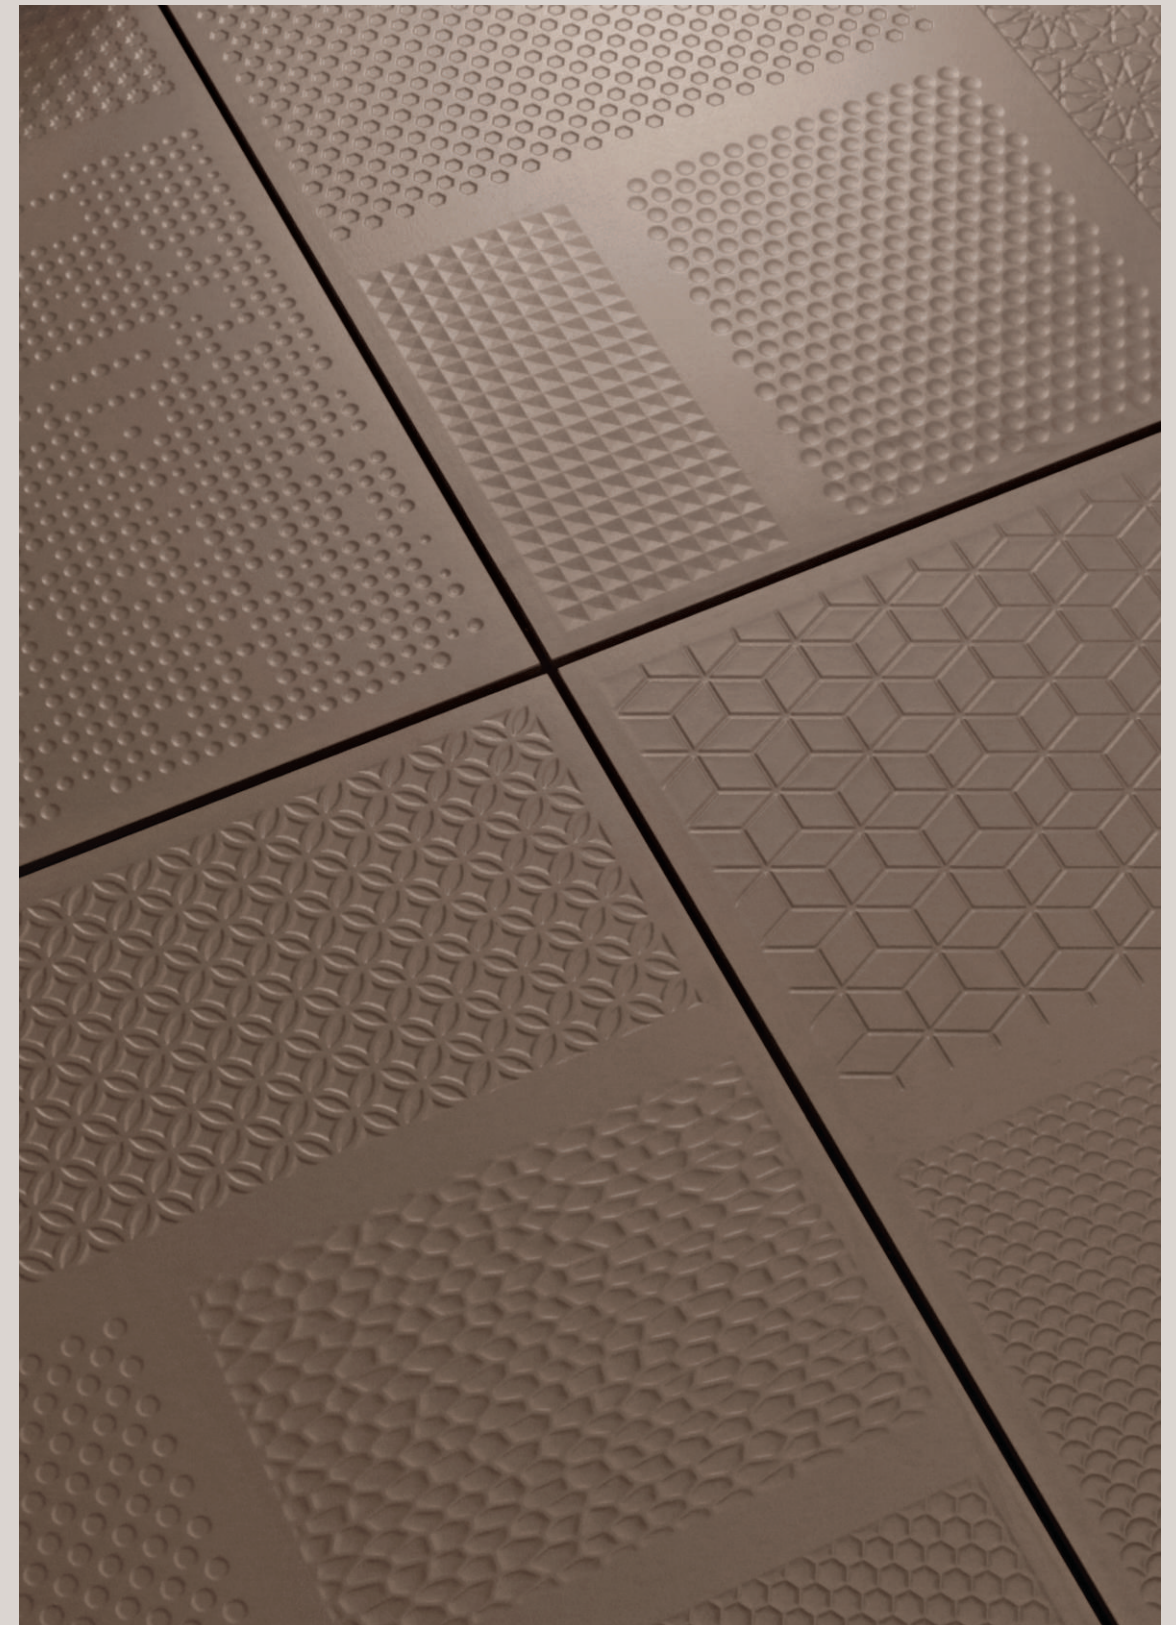

ACTUAL IMAGE