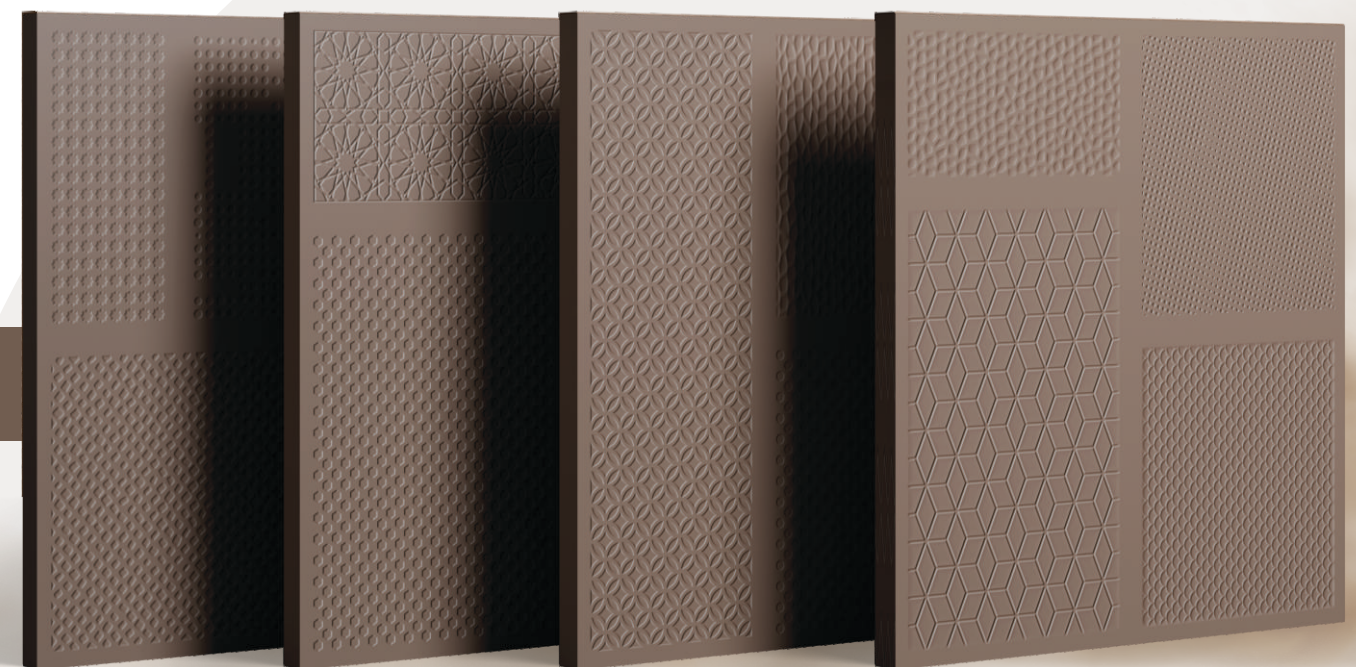

PIONEERS OF CERAMIC RANDOM PUNCH FACES

The ground breaking and ingenious **Roman Collection** from Mozart is a work of art and innovation with splendid intricate motifs carved on four different faces to offer you a punch collection never seen before in the ceramic segment. The collection features 4 random punches in 6 different colors along with a splendid matt finish and robust fullbody.

4

DIFFERENT

ROMAN PUNCHES

**PUNCH
TILES**

**600x
600mm**

**MATT
FINISH**

**FULLBODY
TILES**

THE INVENTIVE AND ROBUST RANGE