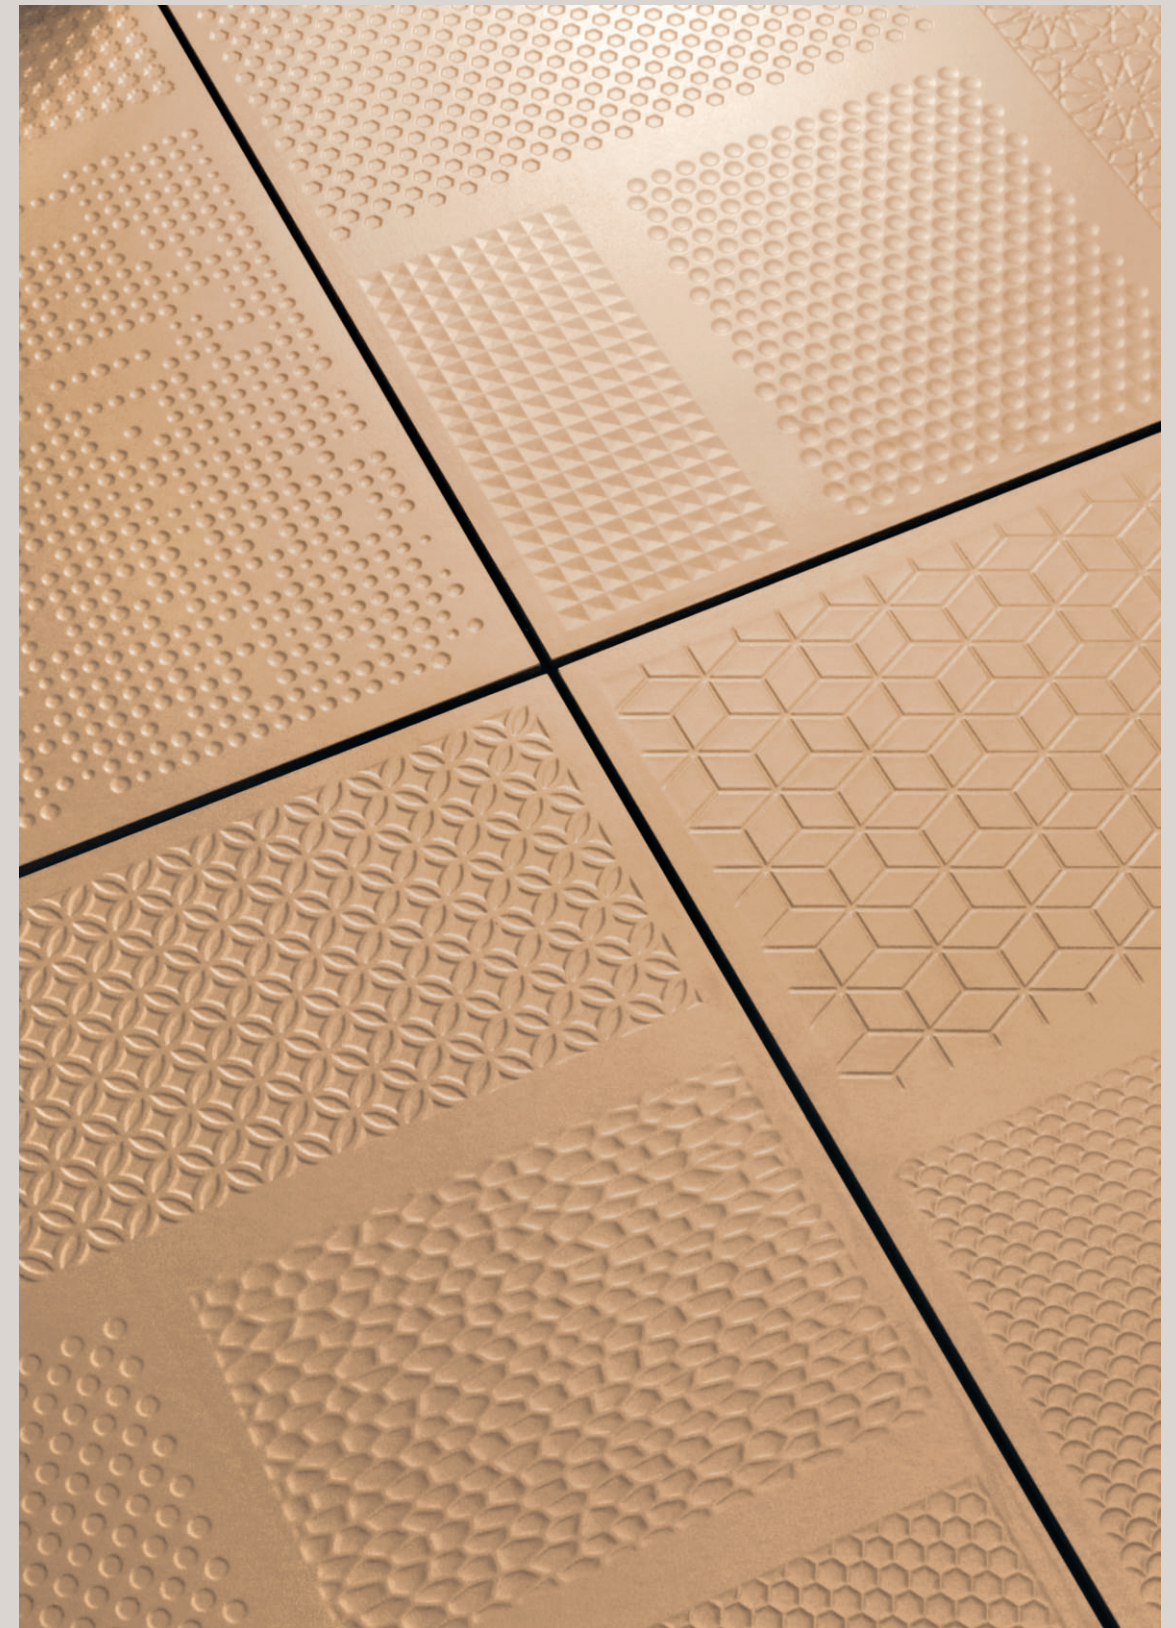

SANDAL MATT & LINEN ROMAN PUNCH

PLAIN

600x600mm

SANDAL MATT

ROMAN PUNCH

600x600mm

SANDAL ROMAN

ZERO
MAINTENANCE

IMPACT
RESISTANCE

LOW WATER
ABSORPTION

HIGH
STRENGTH

ACTUAL IMAGE

MUSHROOM MATT + ROMAN PUNCH

MUSHROOM MATT & BELGIUM ROMAN PUNCH

PLAIN

600x600mm