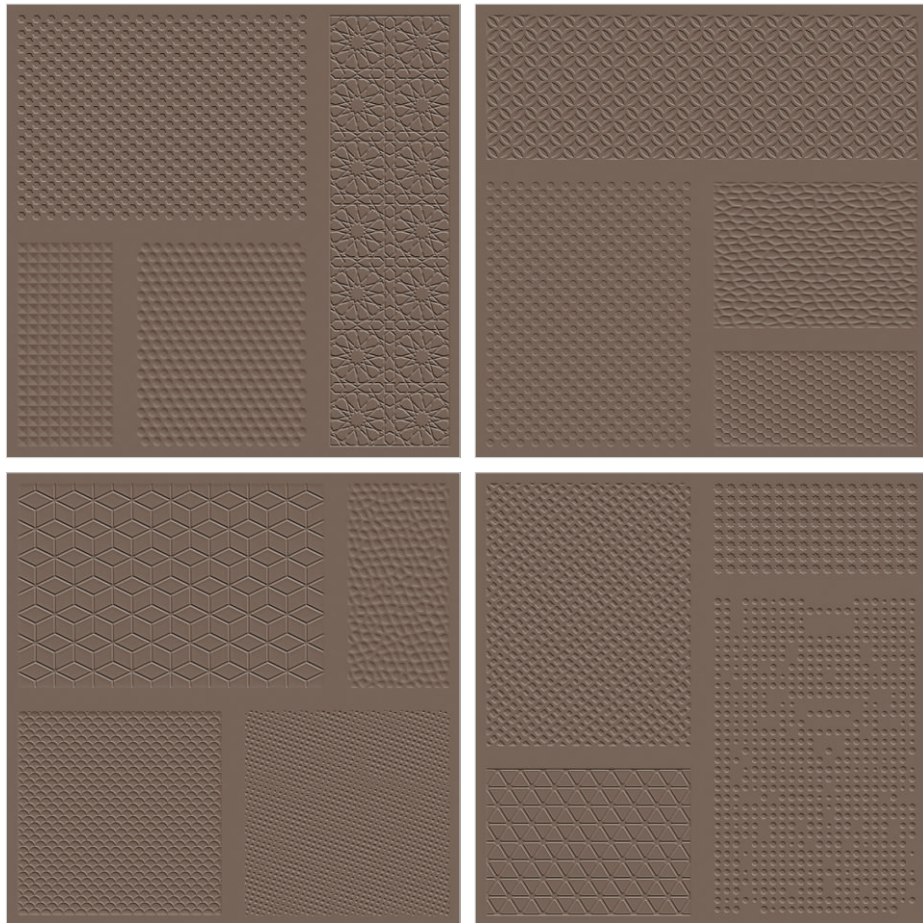

ACTUAL IMAGE

BELGIUM MATT + ROMAN PUNCH

BELGIUM MATT & MUSHROOM ROMAN PUNCH

PLAIN

600x600mm

BELGIUM MATT

ROMAN PUNCH

600x600mm