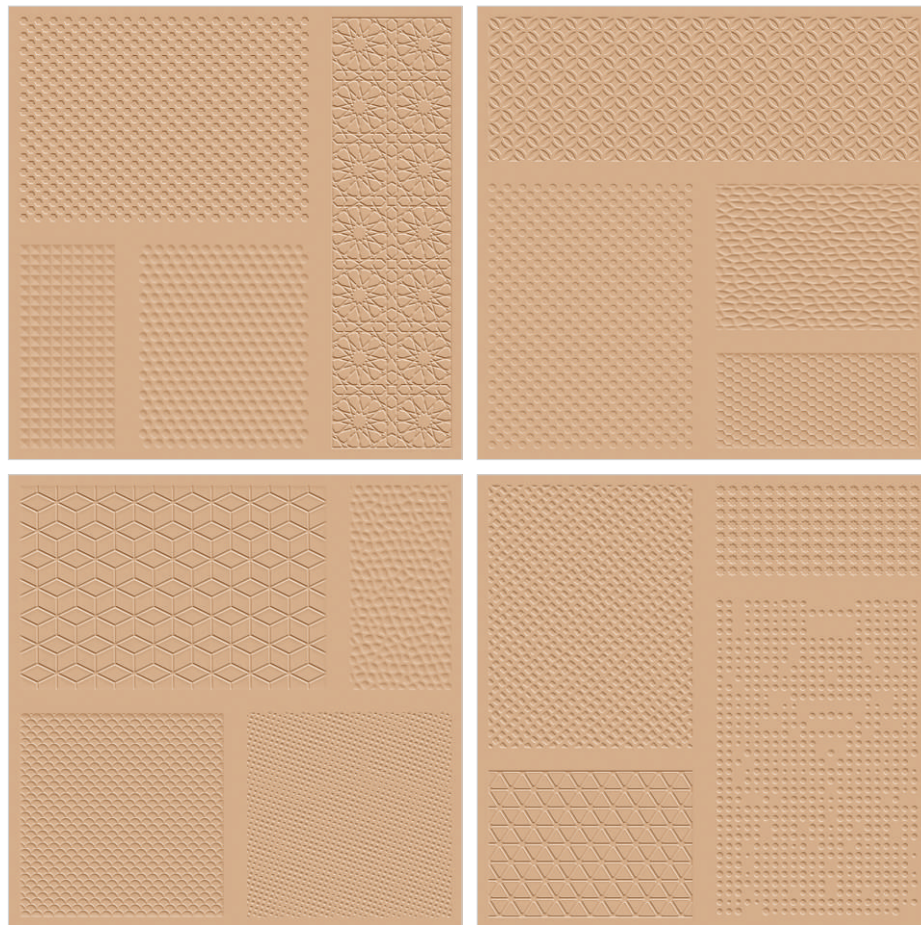

SANDAL MATT & LINEN ROMAN PUNCH

PLAIN

600x600mm

SANDAL MATT

ROMAN PUNCH

600x600mm

SANDAL ROMAN

ZERO
MAINTENANCE

IMPACT
RESISTANCE

LOW WATER
ABSORPTION

HIGH
STRENGTH

ACTUAL IMAGE

MUSHROOM MATT + ROMAN PUNCH

MUSHROOM MATT & BELGIUM ROMAN PUNCH

PLAIN

600x600mm