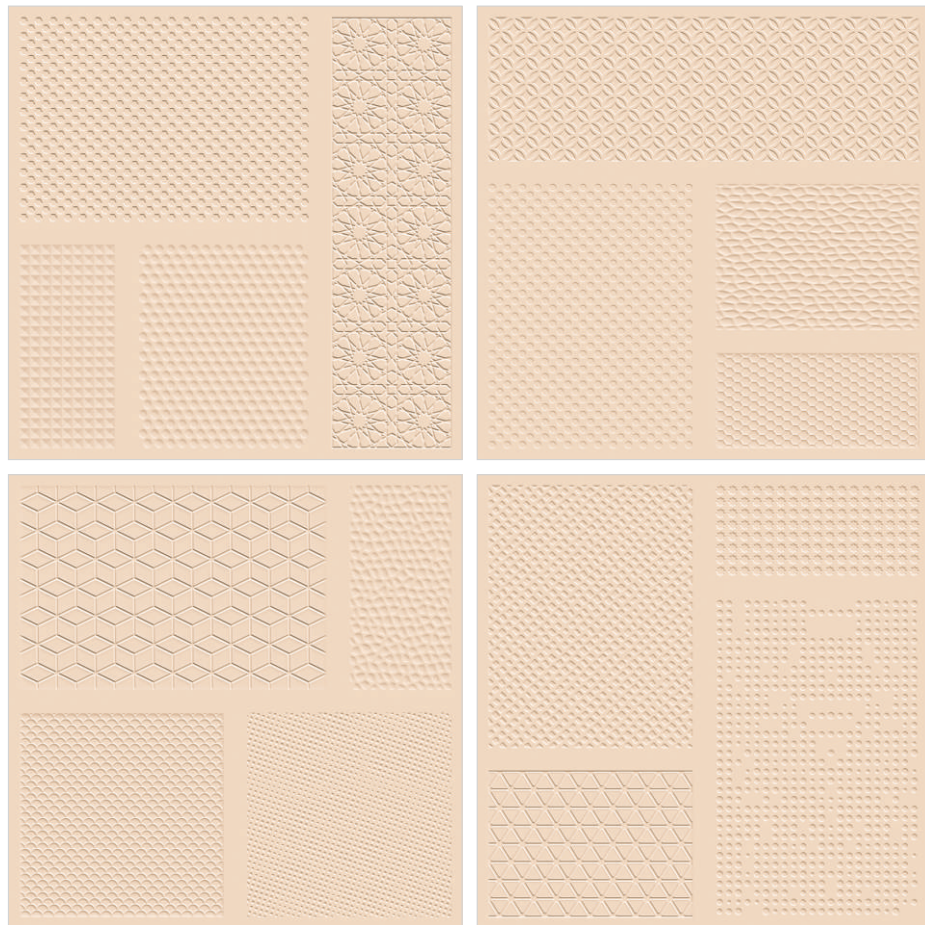

6

DIFFERENT
COLORS

LINEN MATT + ROMAN PUNCH

LINEN MATT & SANDAL ROMAN PUNCH

PLAIN

600x600mm

LINEN MATT

ROMAN PUNCH

600x600mm

LINEN ROMAN

ZERO
MAINTENANCE

IMPACT
RESISTANCE

LOW WATER
ABSORPTION

HIGH
STRENGTH

ACTUAL IMAGE

SANDAL MATT & ROMAN PUNCH