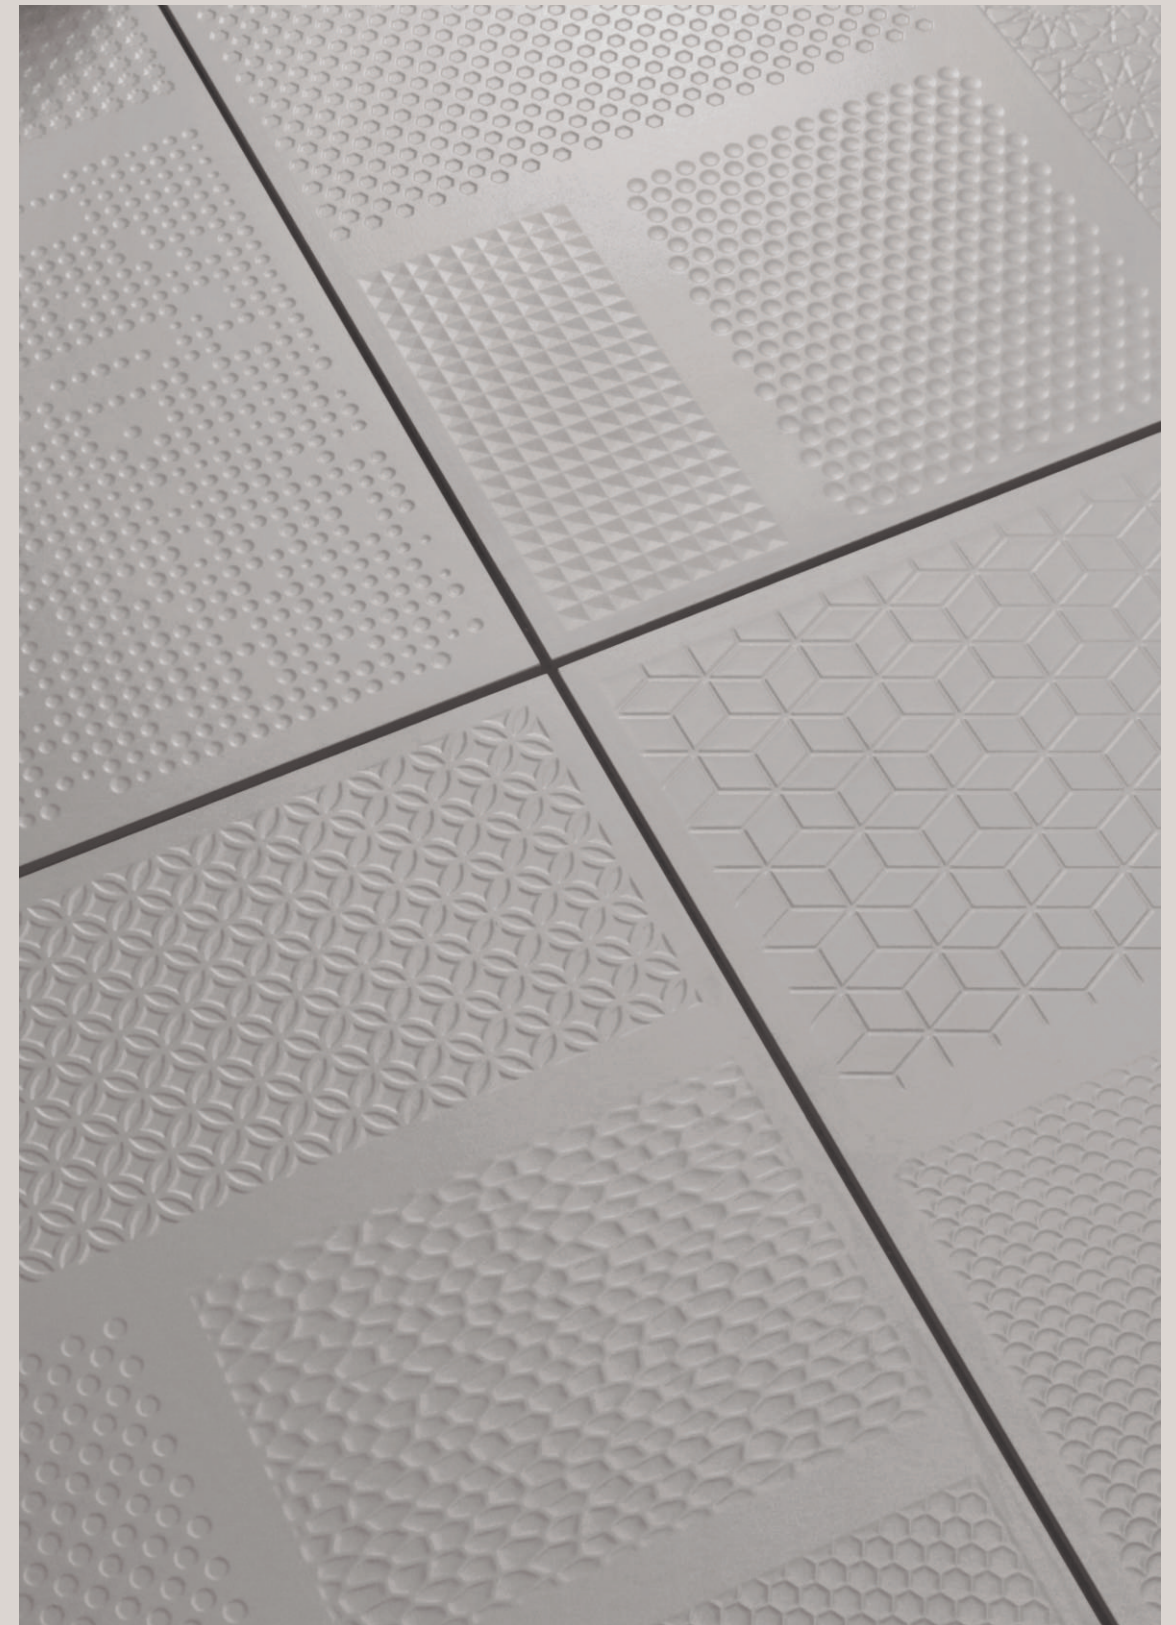

PLAIN

600x600mm

CEMENT MATT

ROMAN PUNCH

600x600mm

CEMENT ROMAN

ZERO
MAINTENANCE

IMPACT
RESISTANCE

LOW WATER
ABSORPTION

HIGH
STRENGTH

ACTUAL IMAGE

CARBON MATT + ROMAN PUNCH

CARBON MATT & CEMENT ROMAN PUNCH

PLAIN

600x600mm

CARBON MATT