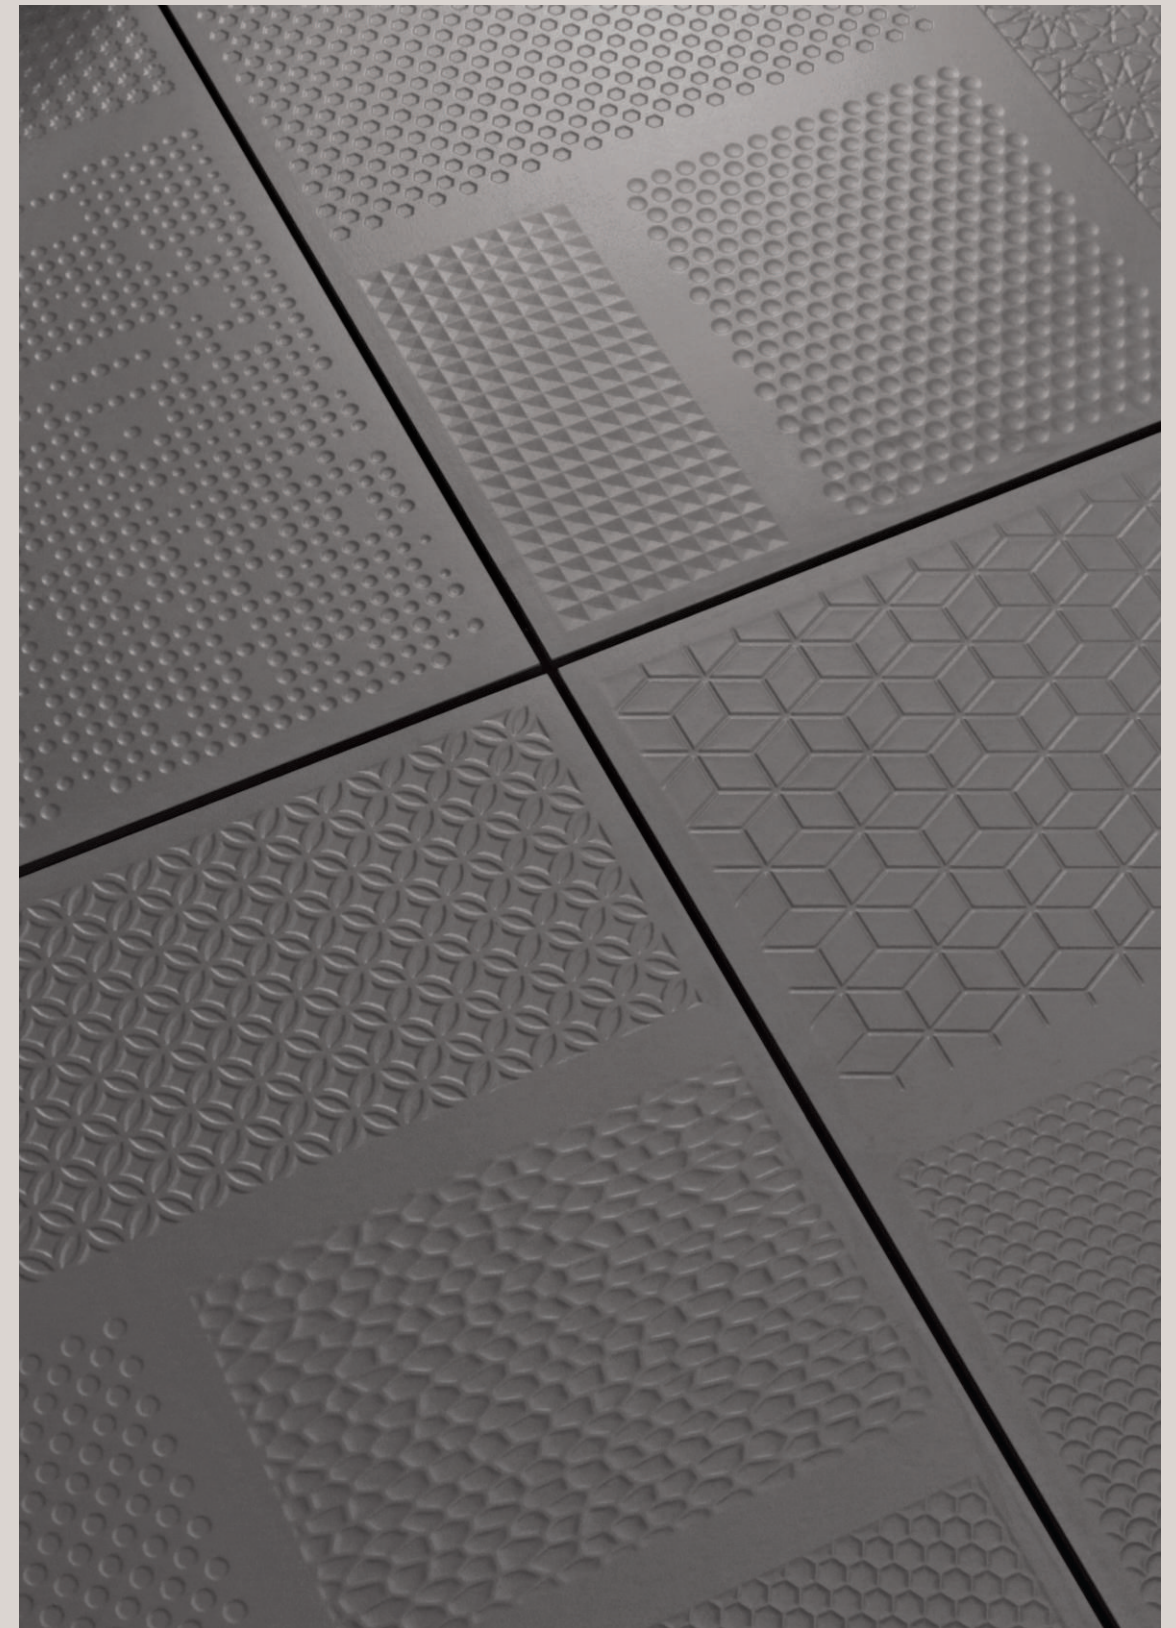

LOW WATER
ABSORPTION

HIGH
STRENGTH

ACTUAL IMAGE

CARBON MATT + ROMAN PUNCH

CARBON MATT & CEMENT ROMAN PUNCH

PLAIN

600x600mm

CARBON MATT

ROMAN PUNCH

600x600mm

CARBON ROMAN

ZERO
MAINTENANCE

IMPACT
RESISTANCE

LOW WATER
ABSORPTION

HIGH
STRENGTH

ACTUAL IMAGE