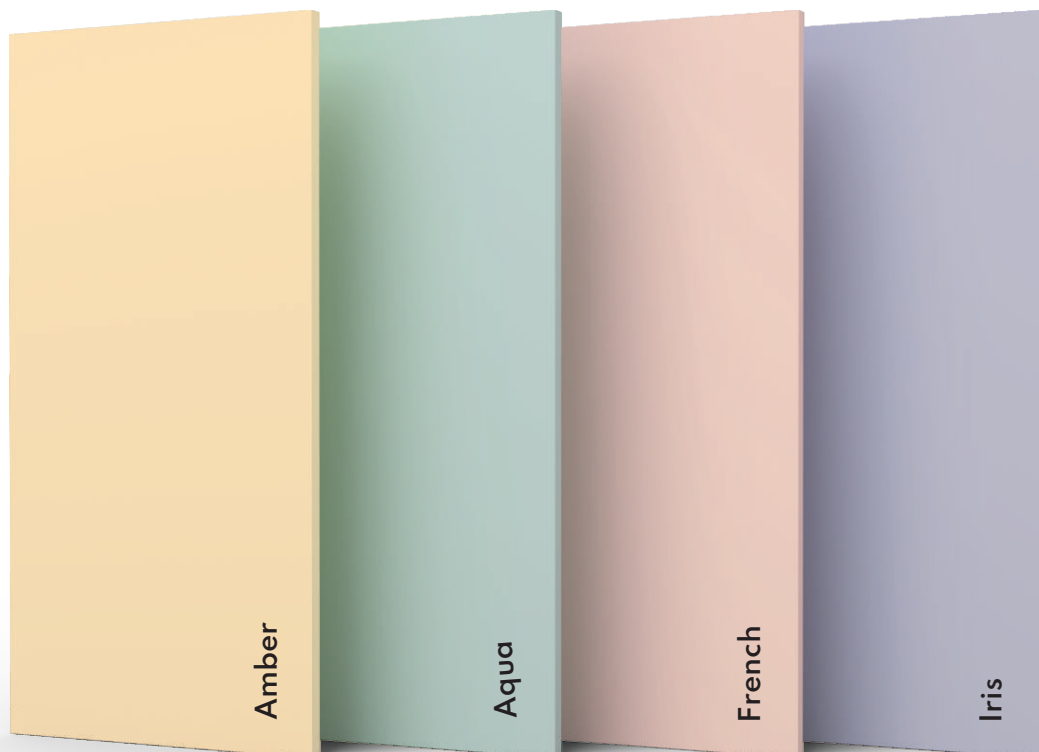

Rare &
Unique

FULLBODY TILES

600x1200mm

mozart
THE TILE COMPOSER