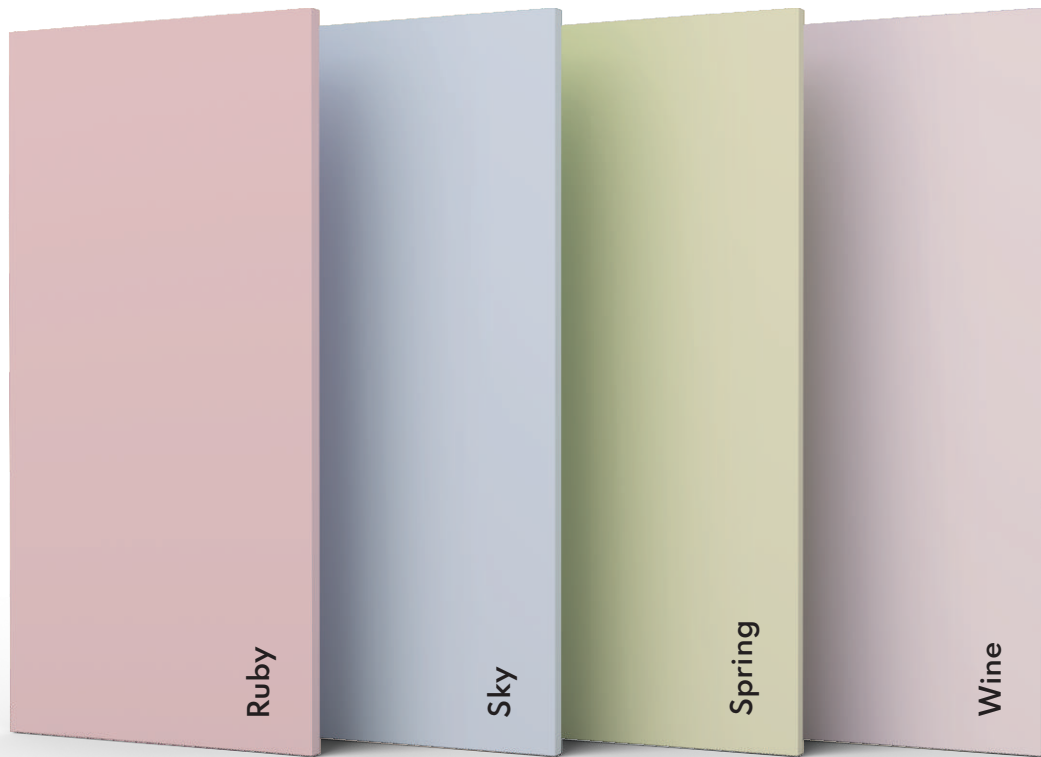

Rare &
Unique

FULLBODY TILES

600x1200mm

mozart
THE TILE COMPOSER