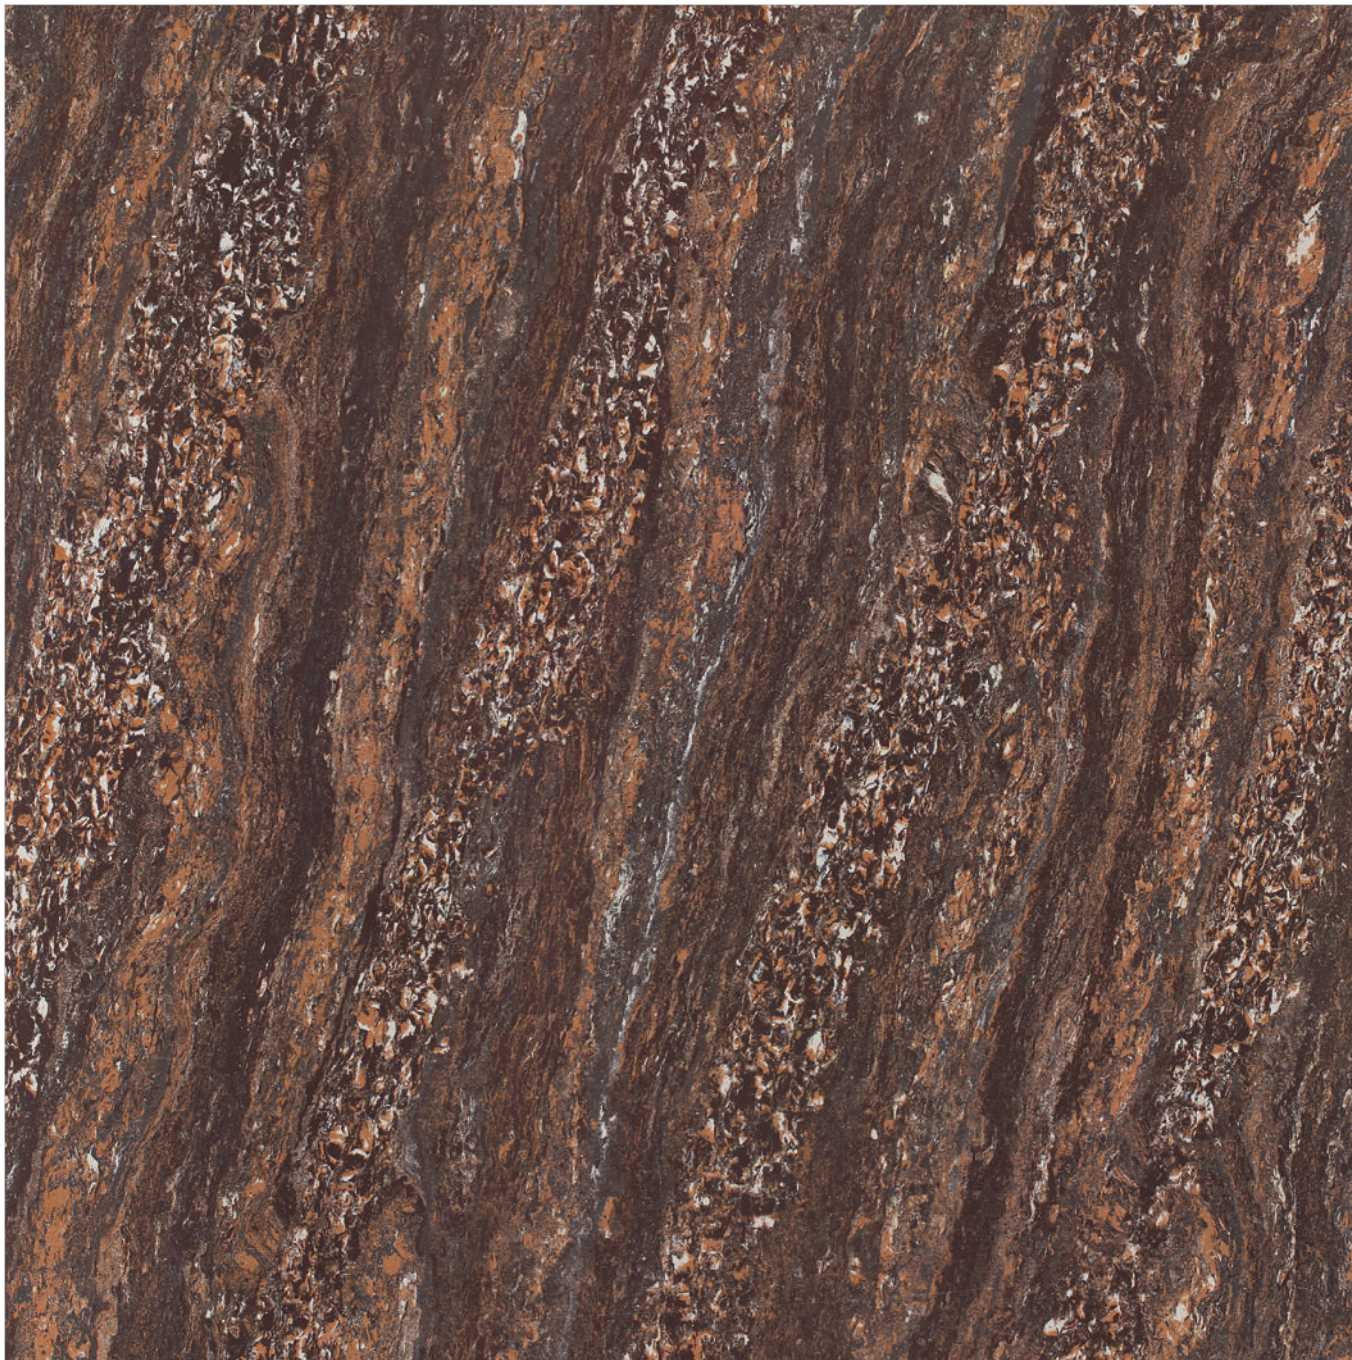

SIZE
600x600mm

TILE TYPE
DOUBLE CHARGE
VITRIFIED TILES

SERIES
JUPITER - DARK

DESIGN
JUPITER BROWN

NANO
TECHNOLOGY

HIGH-GLOSS
FINISH

HIGHLY
DURABLE