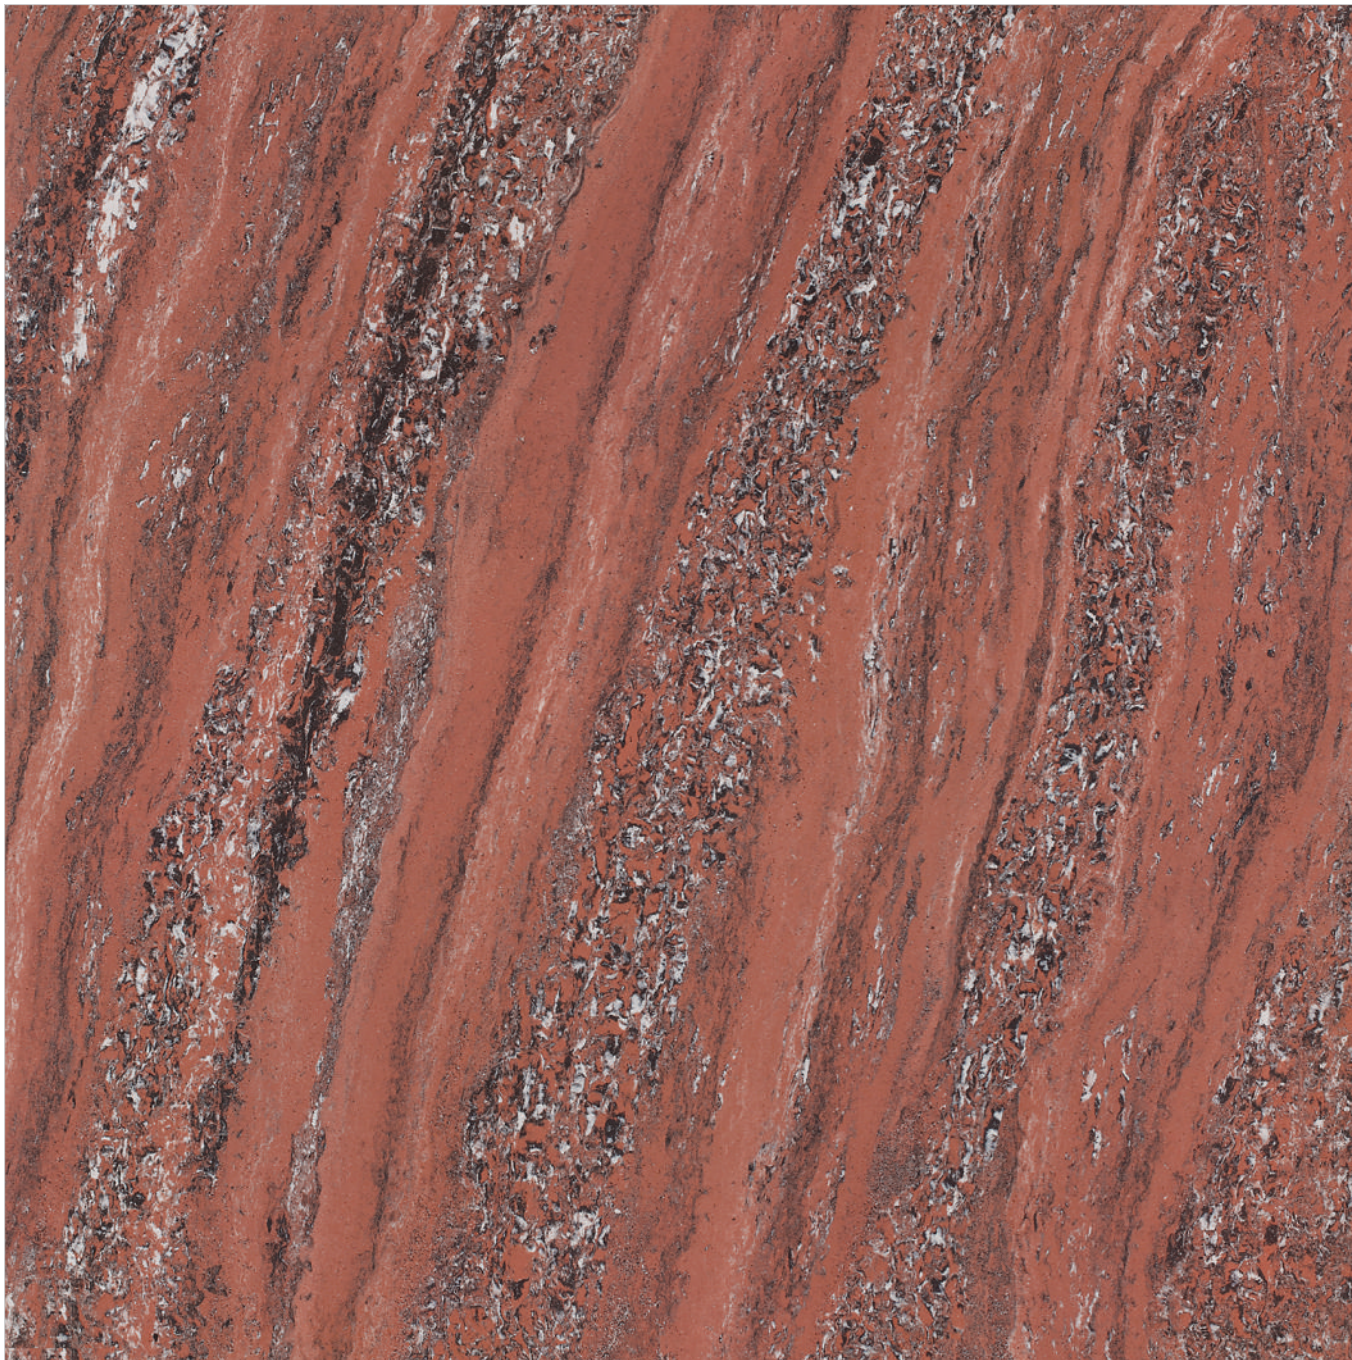

SIZE
600x600mm

TILE TYPE
DOUBLE CHARGE
VITRIFIED TILES

SERIES
JUPITER - DARK

DESIGN
JUPITER RED

NANO
TECHNOLOGY

HIGH-GLOSS
FINISH

HIGHLY
DURABLE