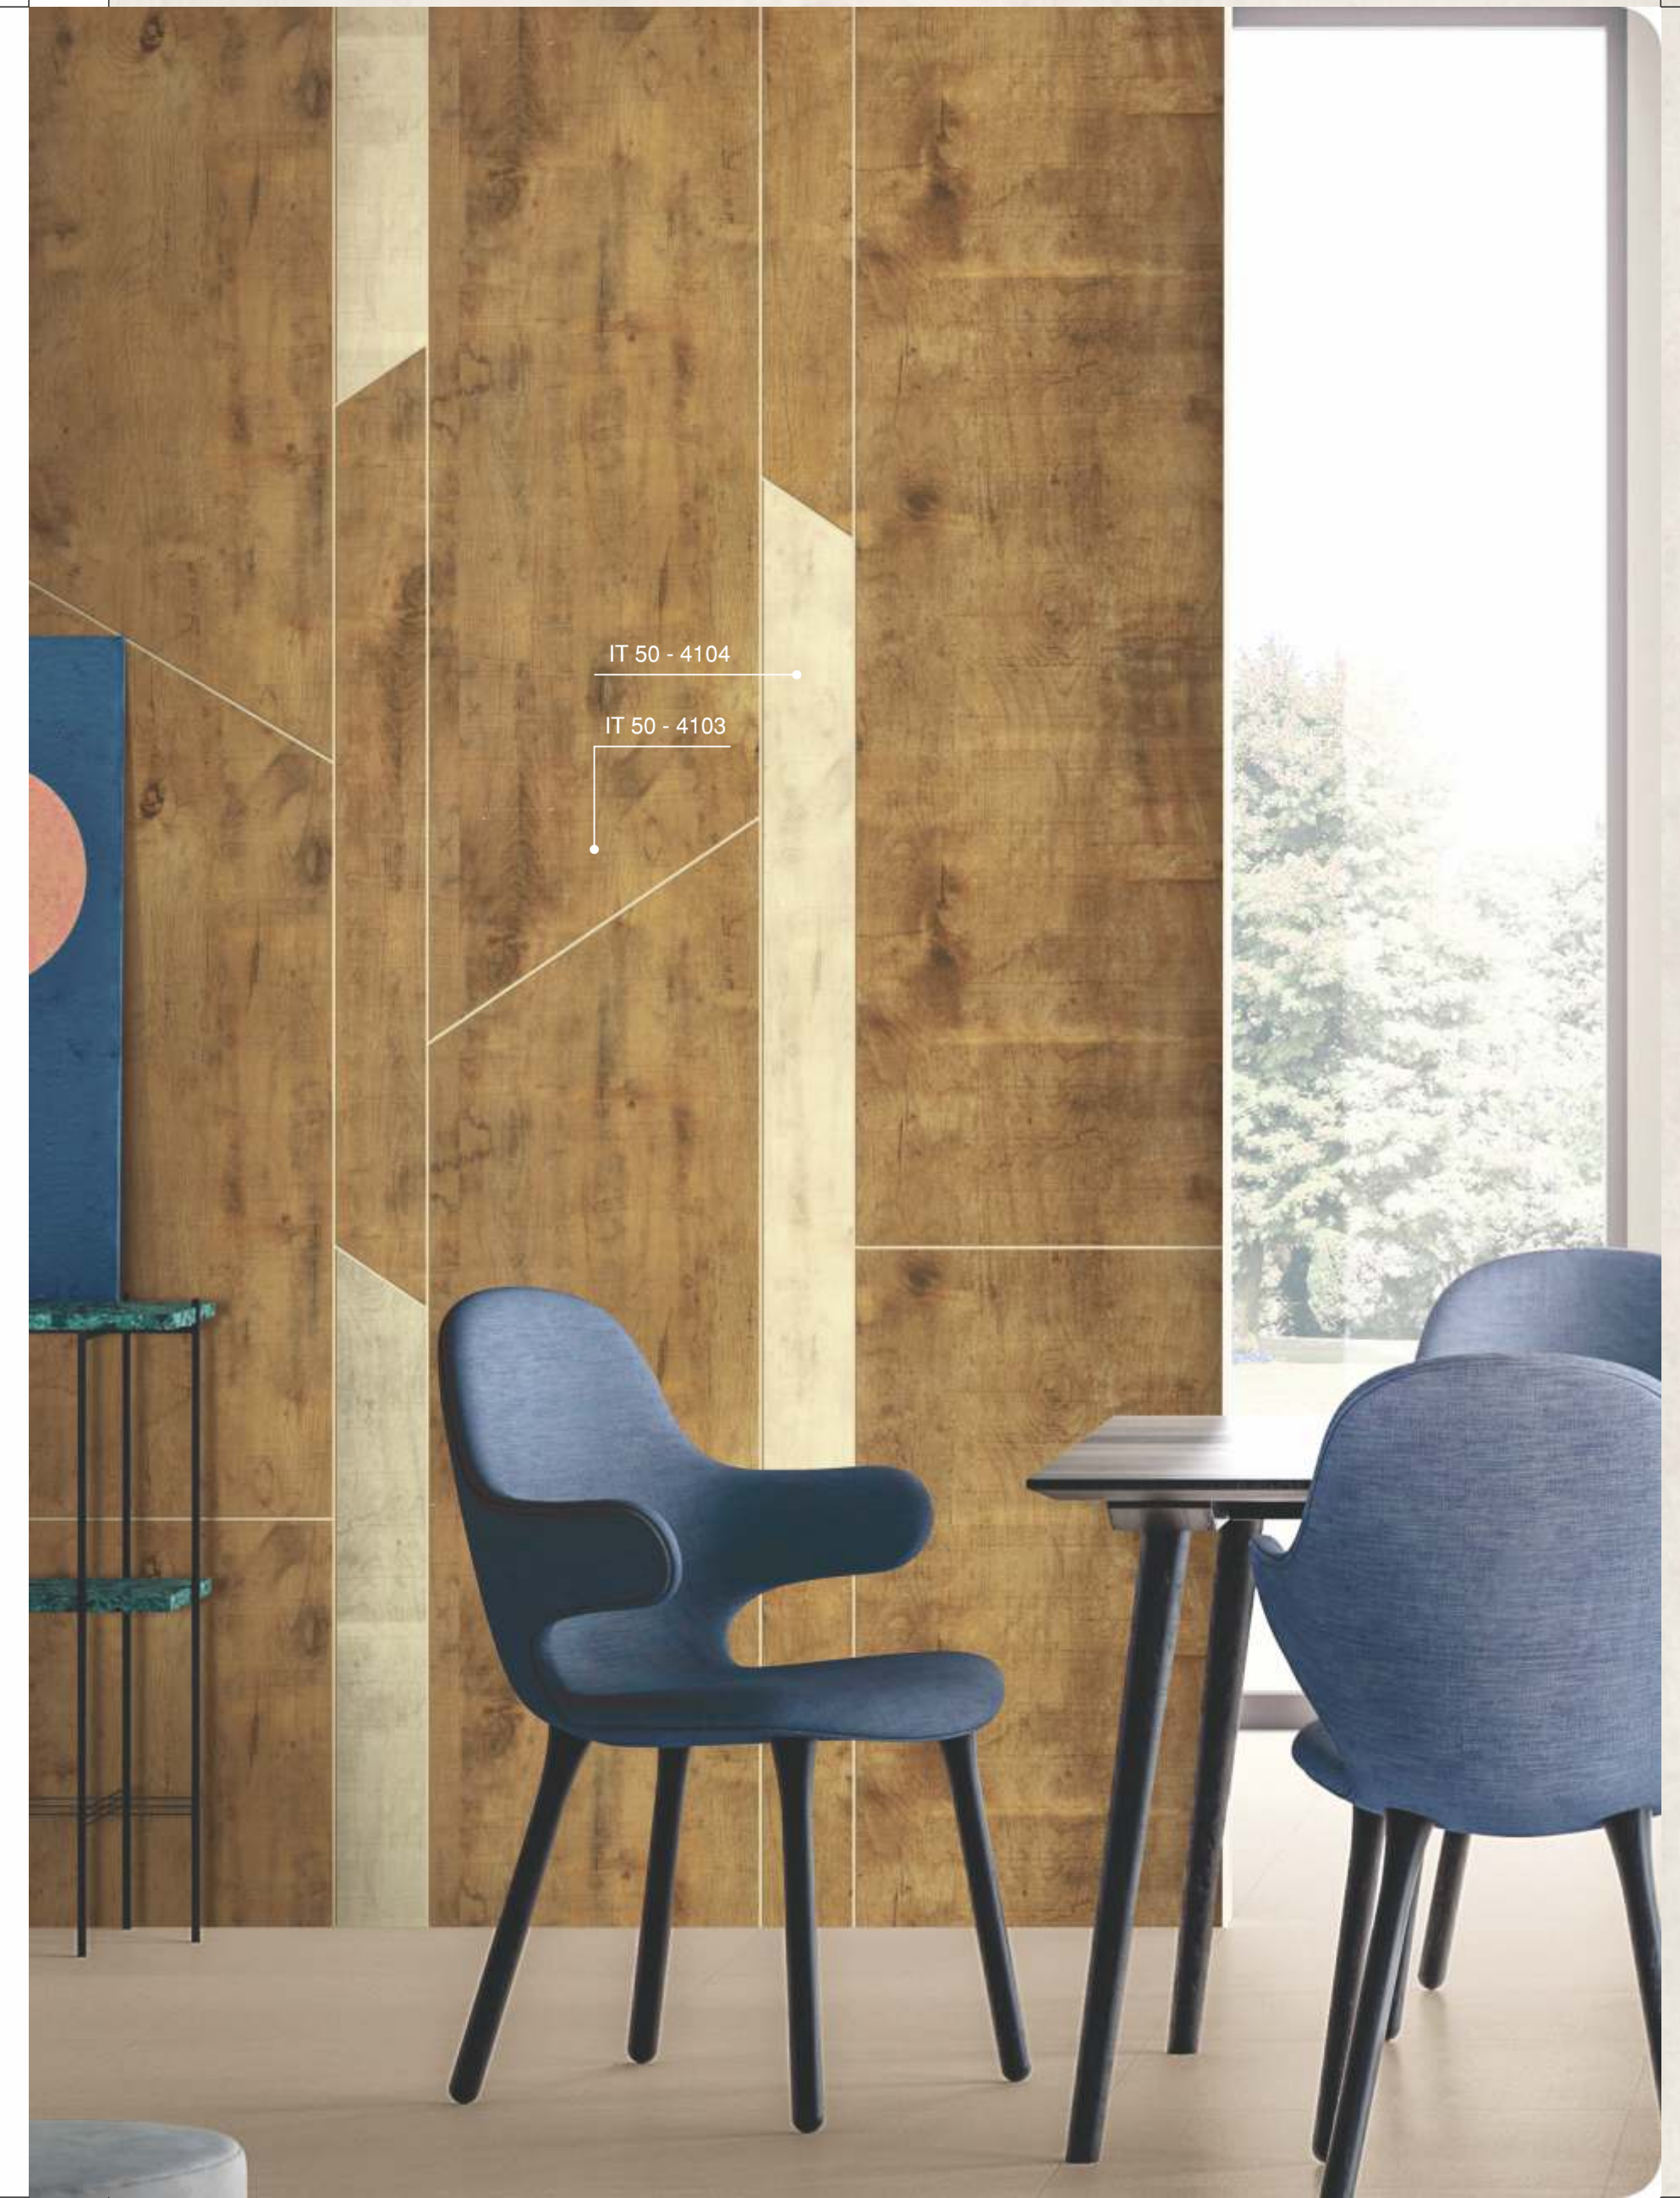

 italam

IT 124 - 43802

FLORESTA BROWN

IT 50 - 4104

CREMA ASH

IT 50 - 4103

BUGGED BEECH

EASILY REBOOT
YOUR SPACE WITH
THIS SHADE.