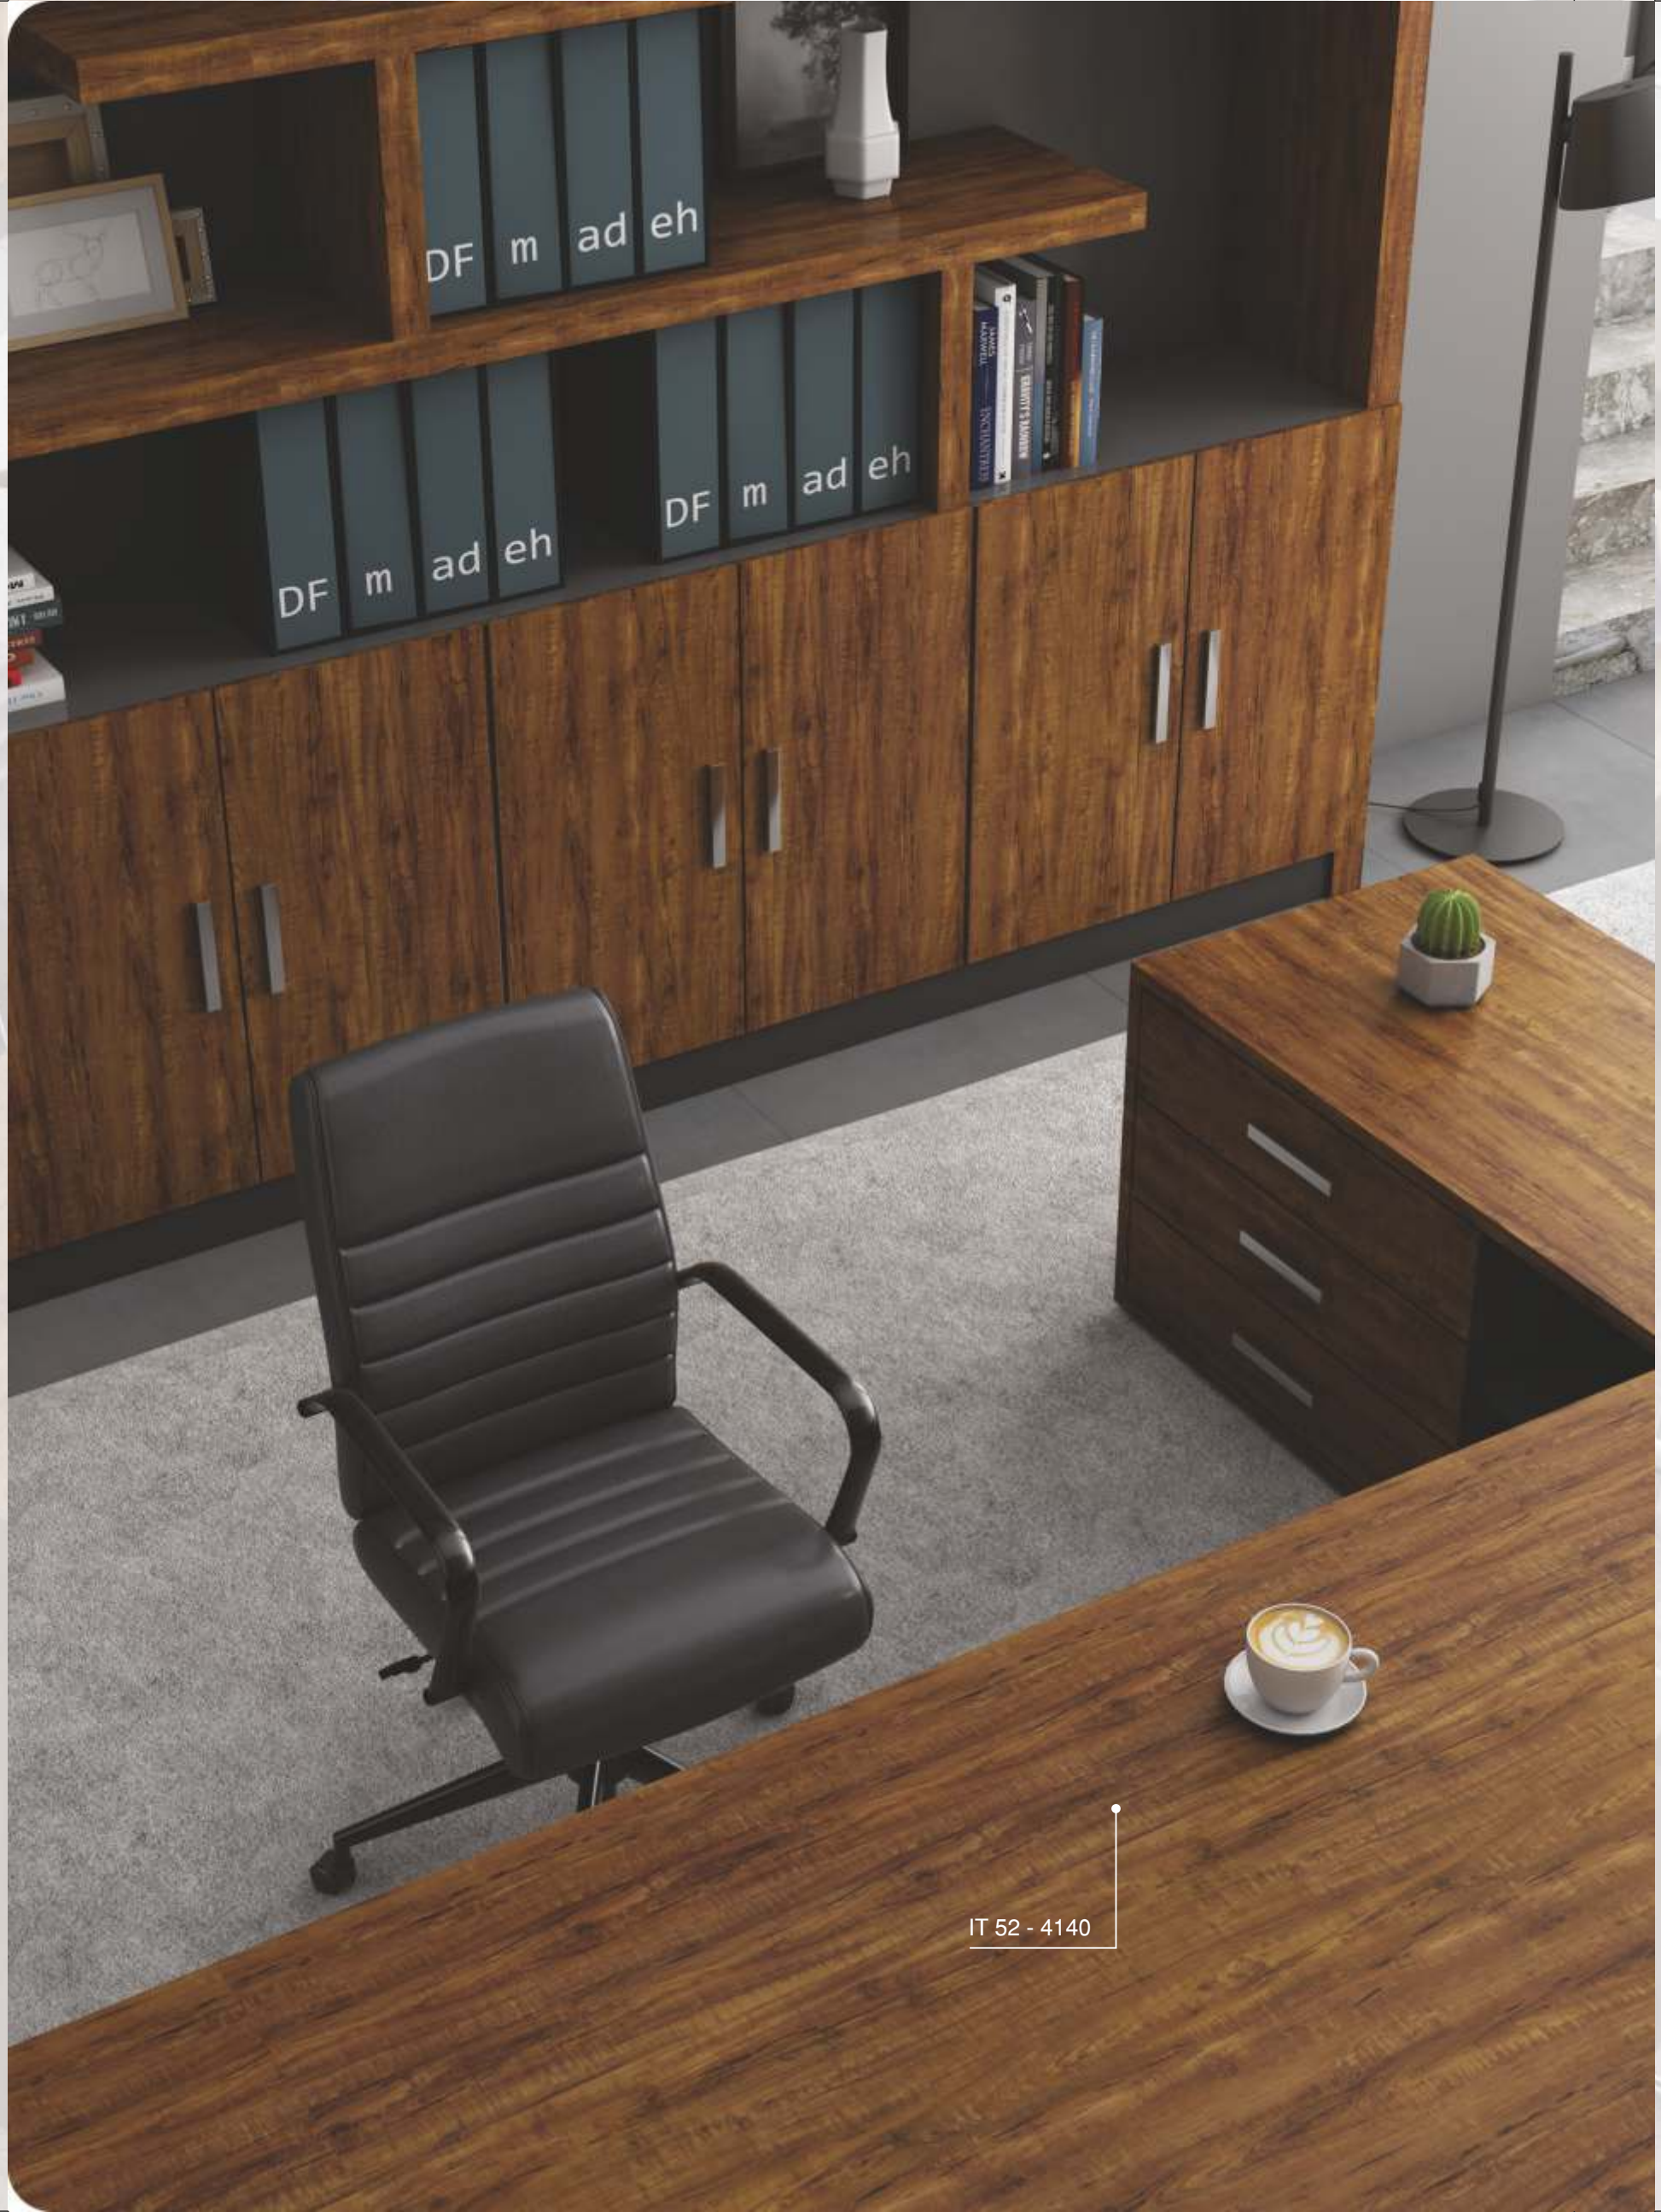

IT 52 - 4140

TEAK WOOD

italam

WHEN EVERYTHING
NEEDS TO BE HIGH-CALIBER.