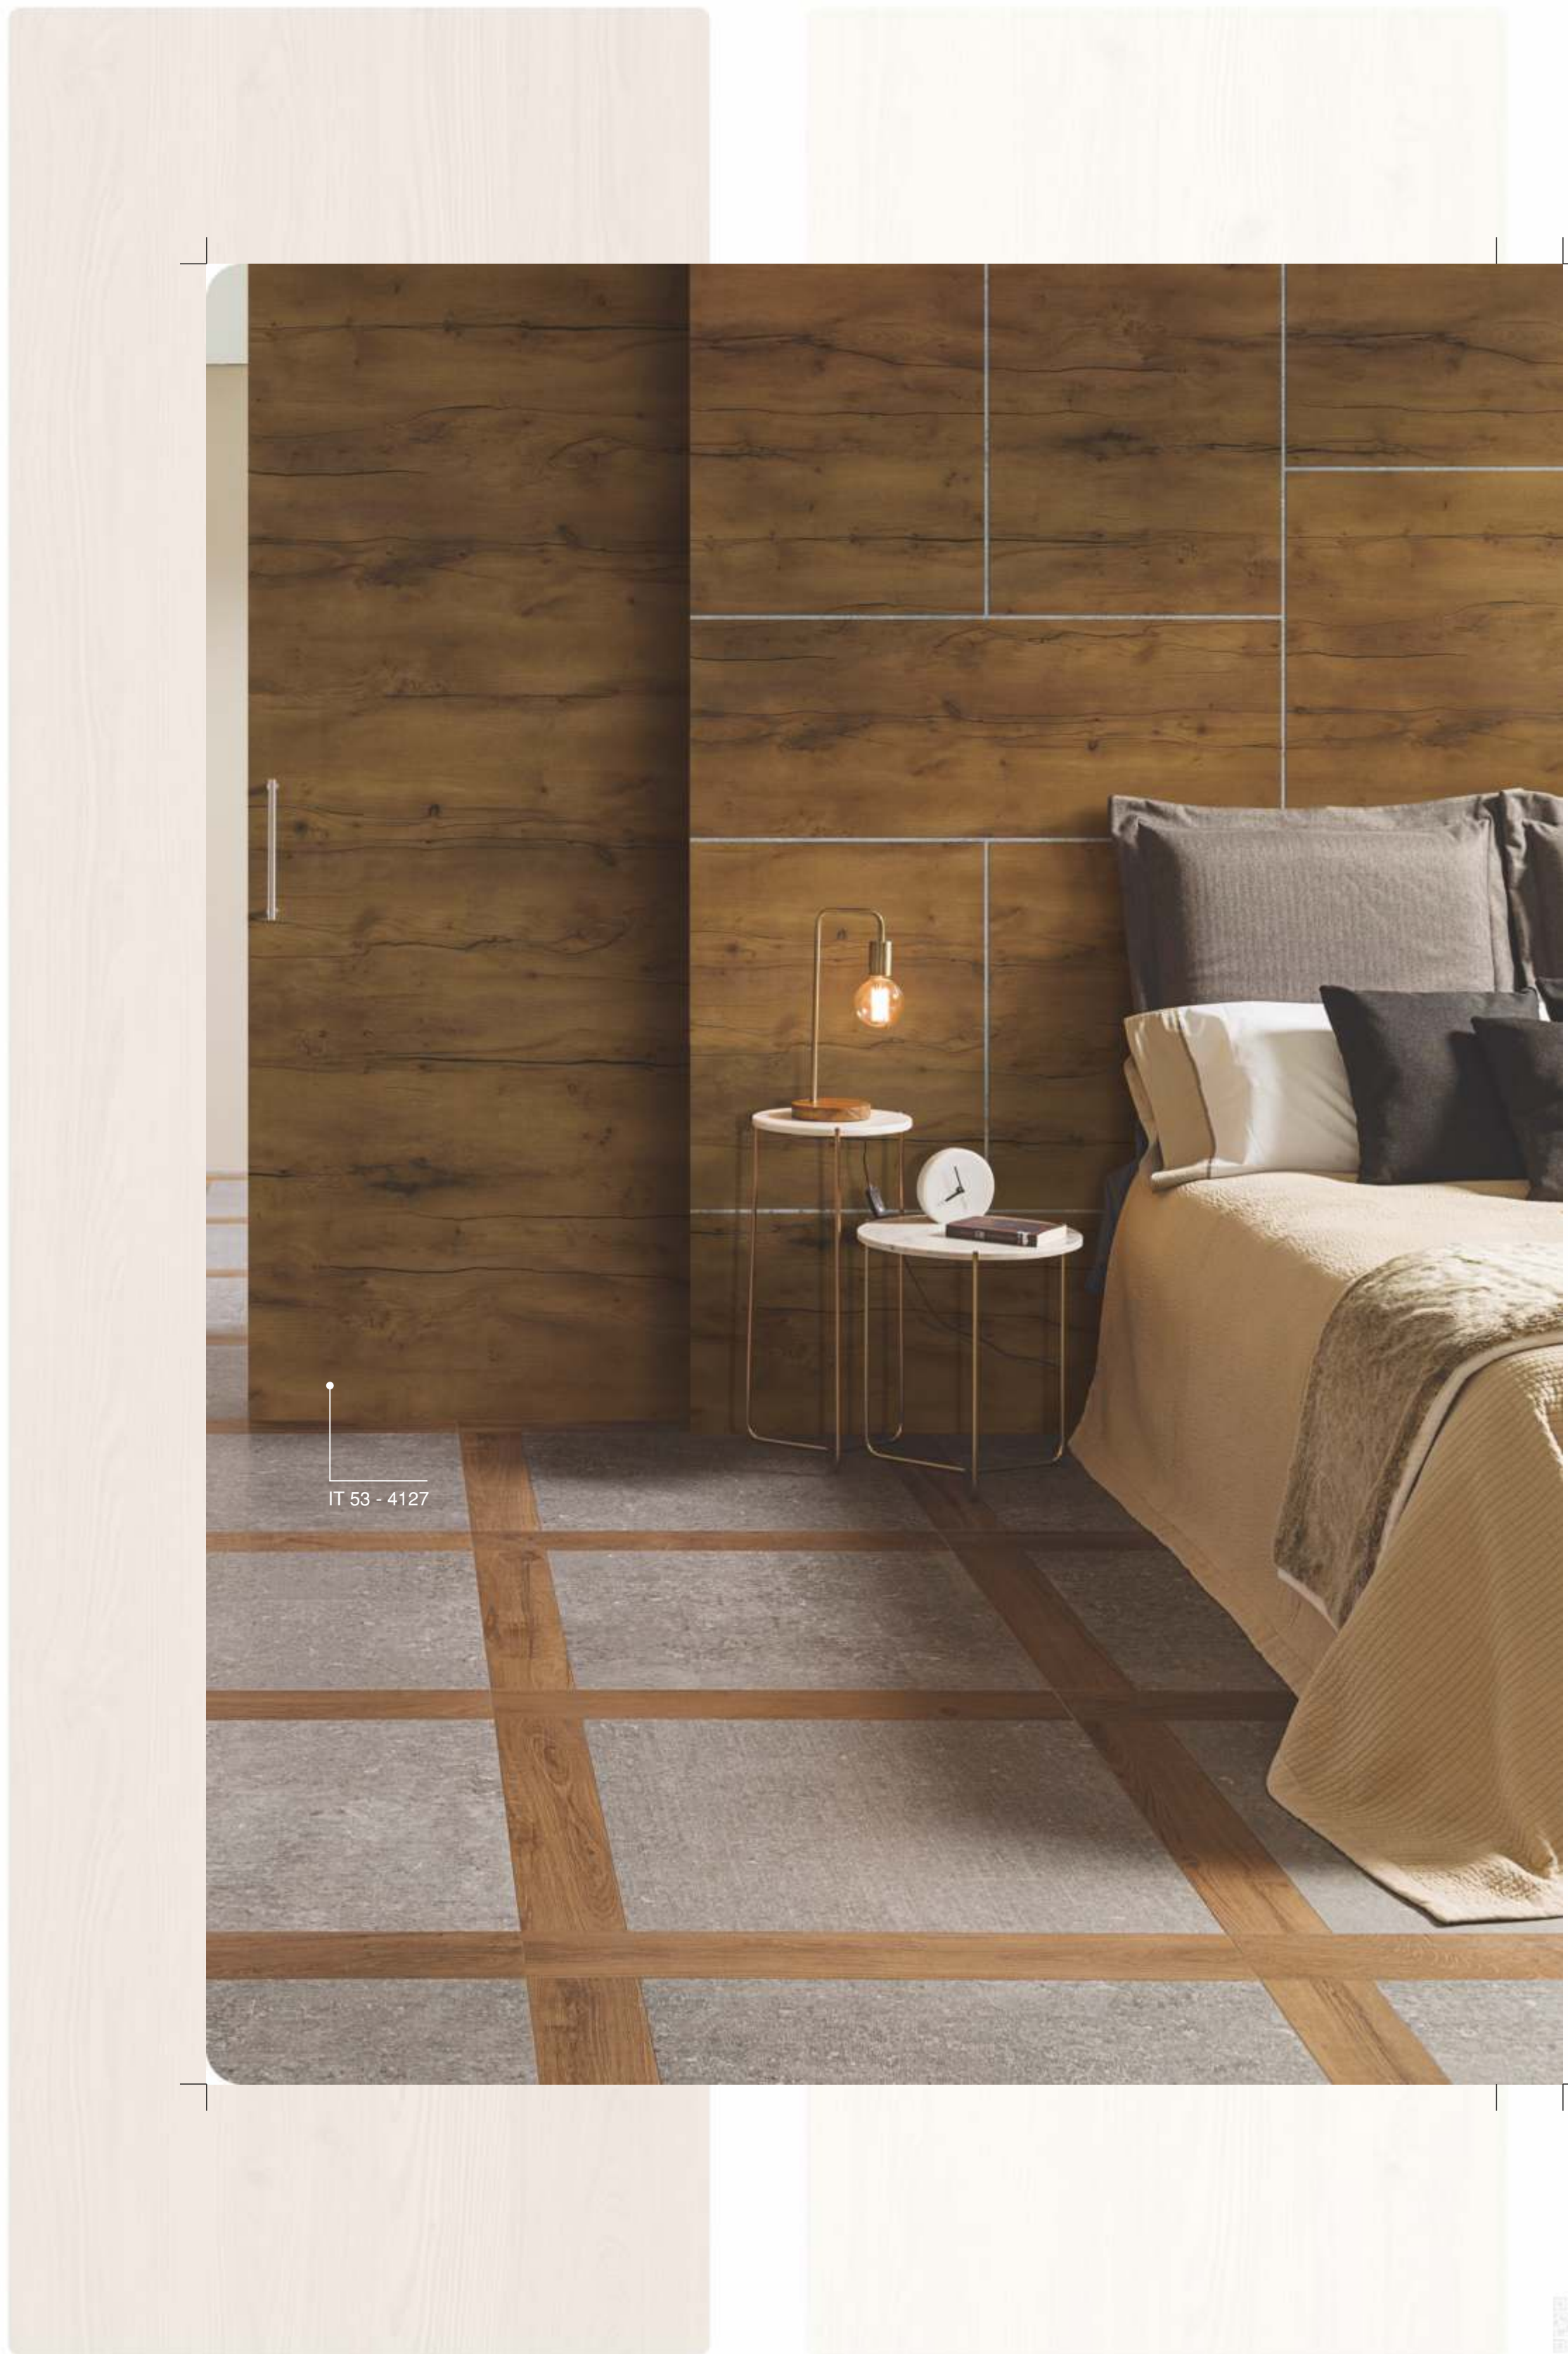

DEEP HEMLOCK

IT 35 - 4106

GRAINY CEDAR

RIPPLE WOOD

IT 53 - 4127

SIENNA MAPLE

IT 53 - 4127

EVERY MASTERPIECE
BEGINS AS AN IDEA