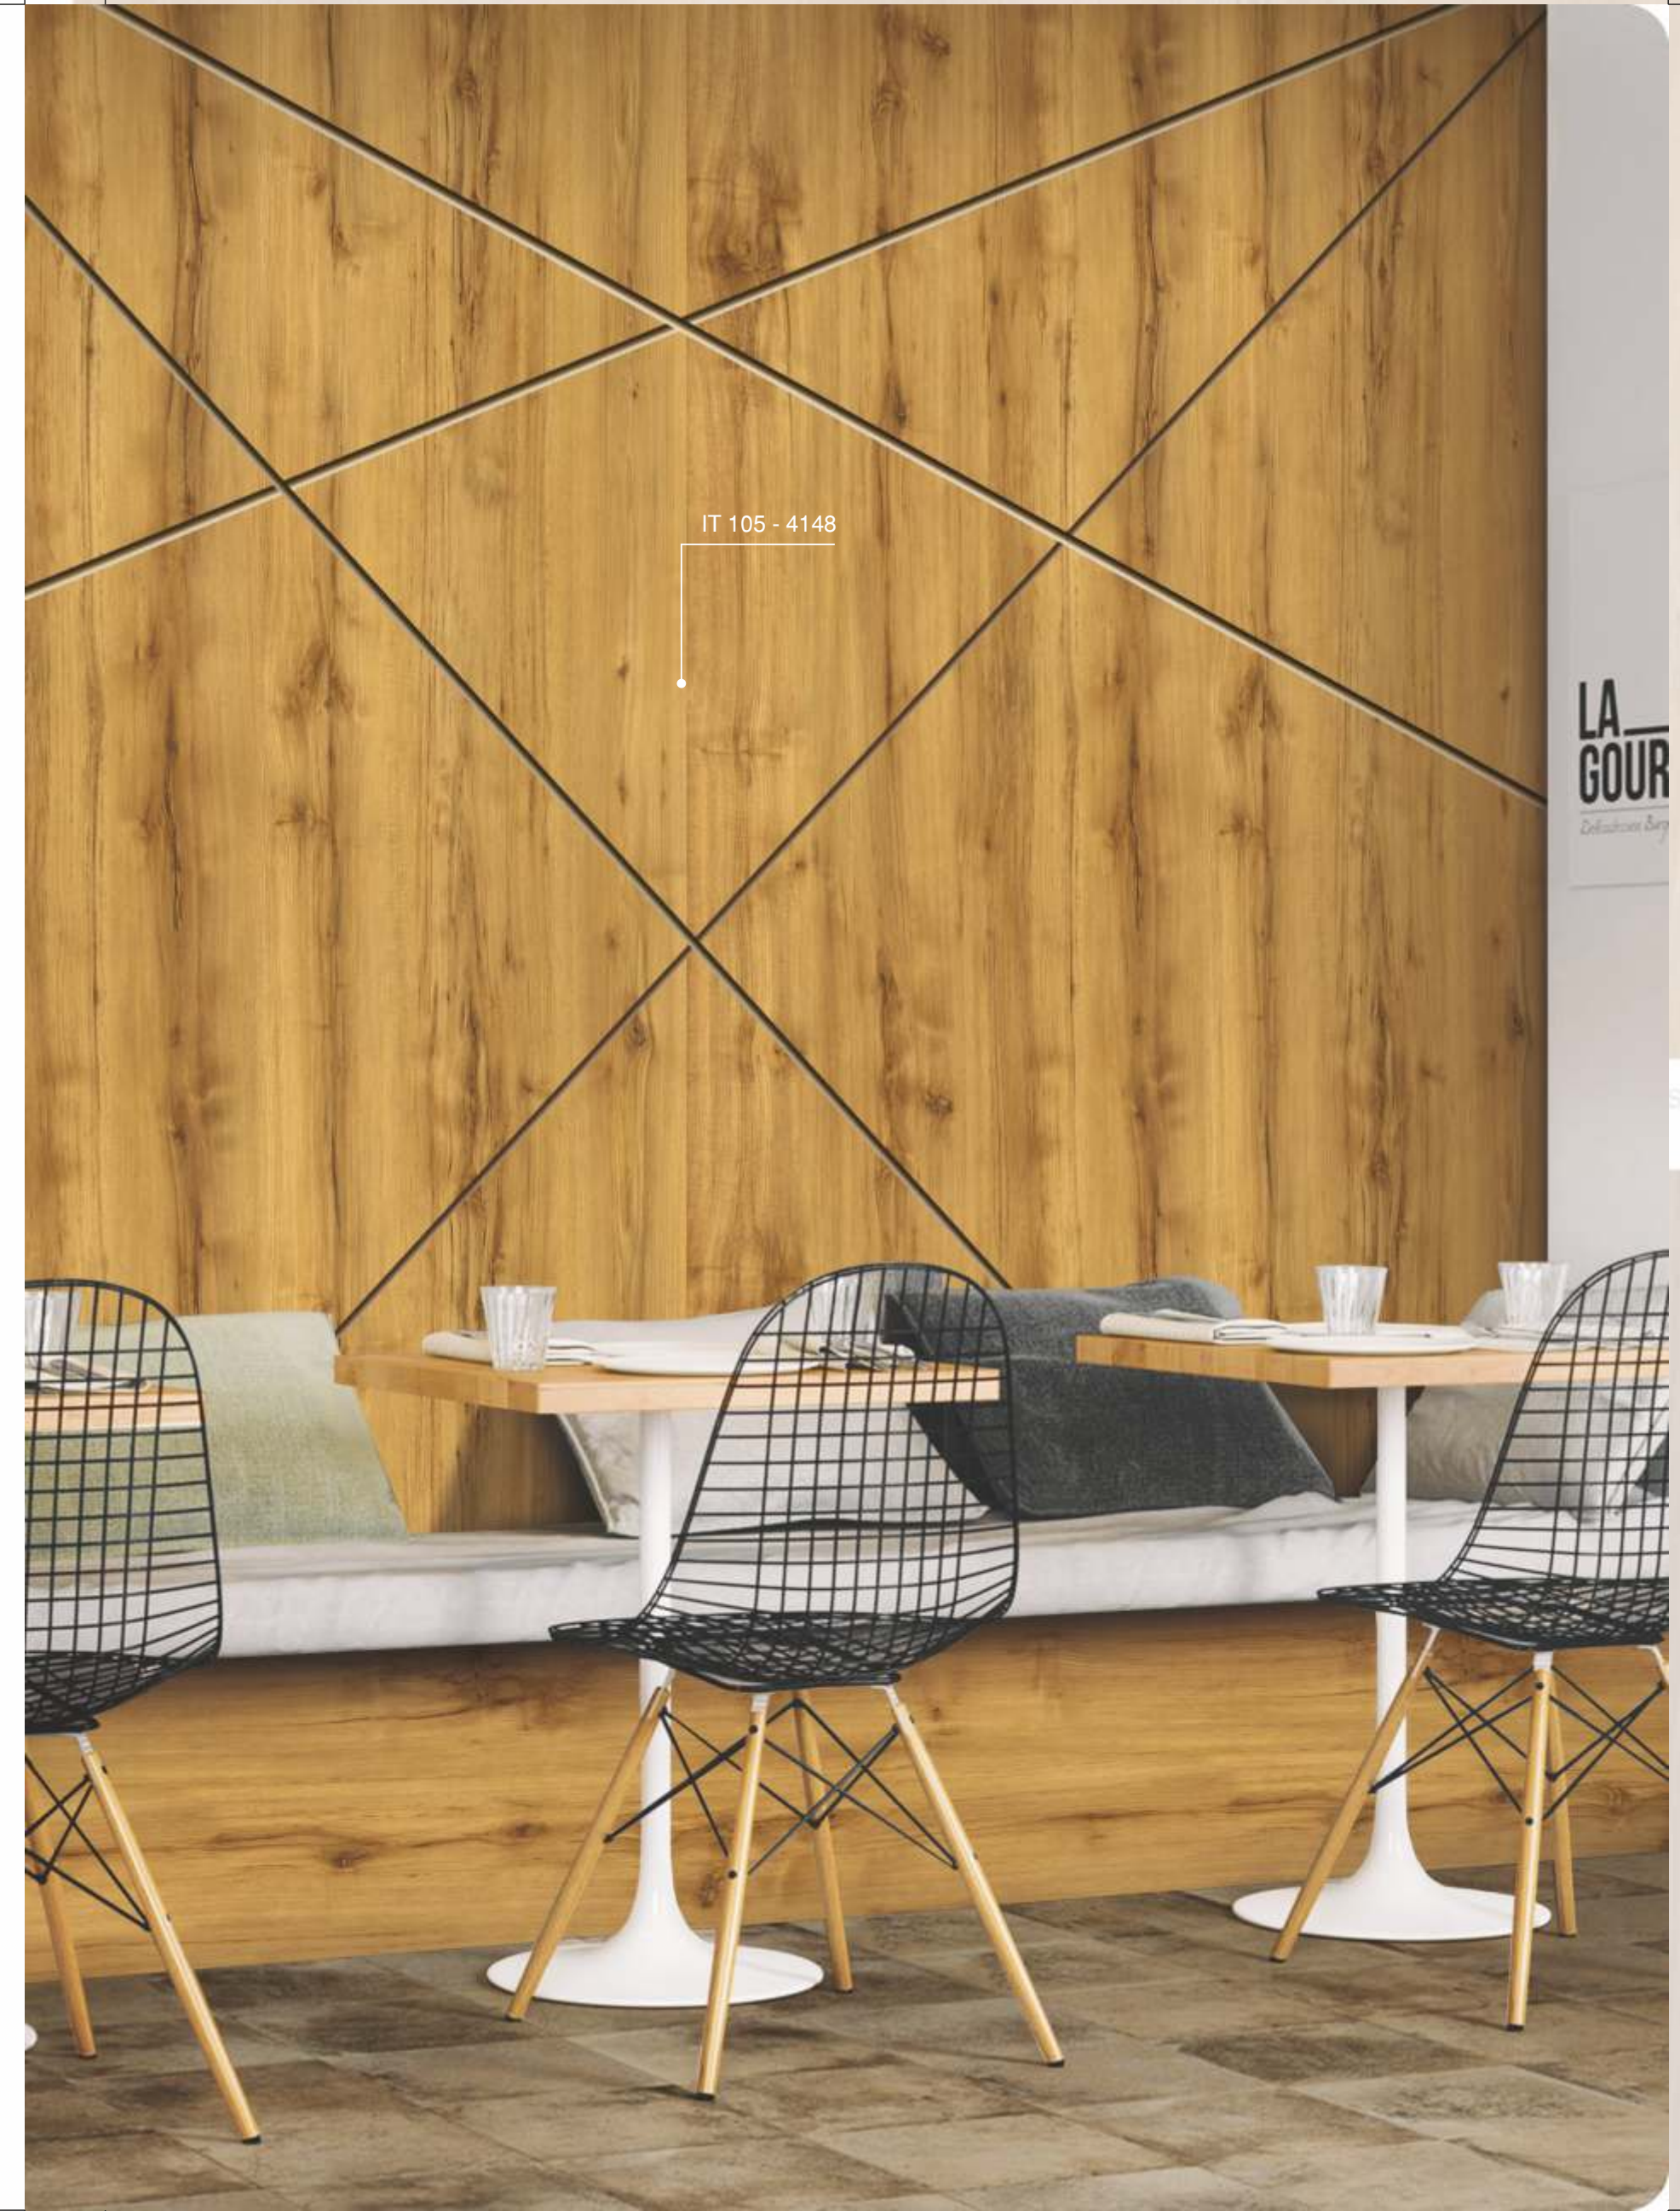

RIPPLE DAWN

IT 105 - 47109

IRISH TIMBER

IT 105 - 4148

IT 105 - 40118

RIPPLE DAWN

IT 105 - 47109

IRISH TIMBER