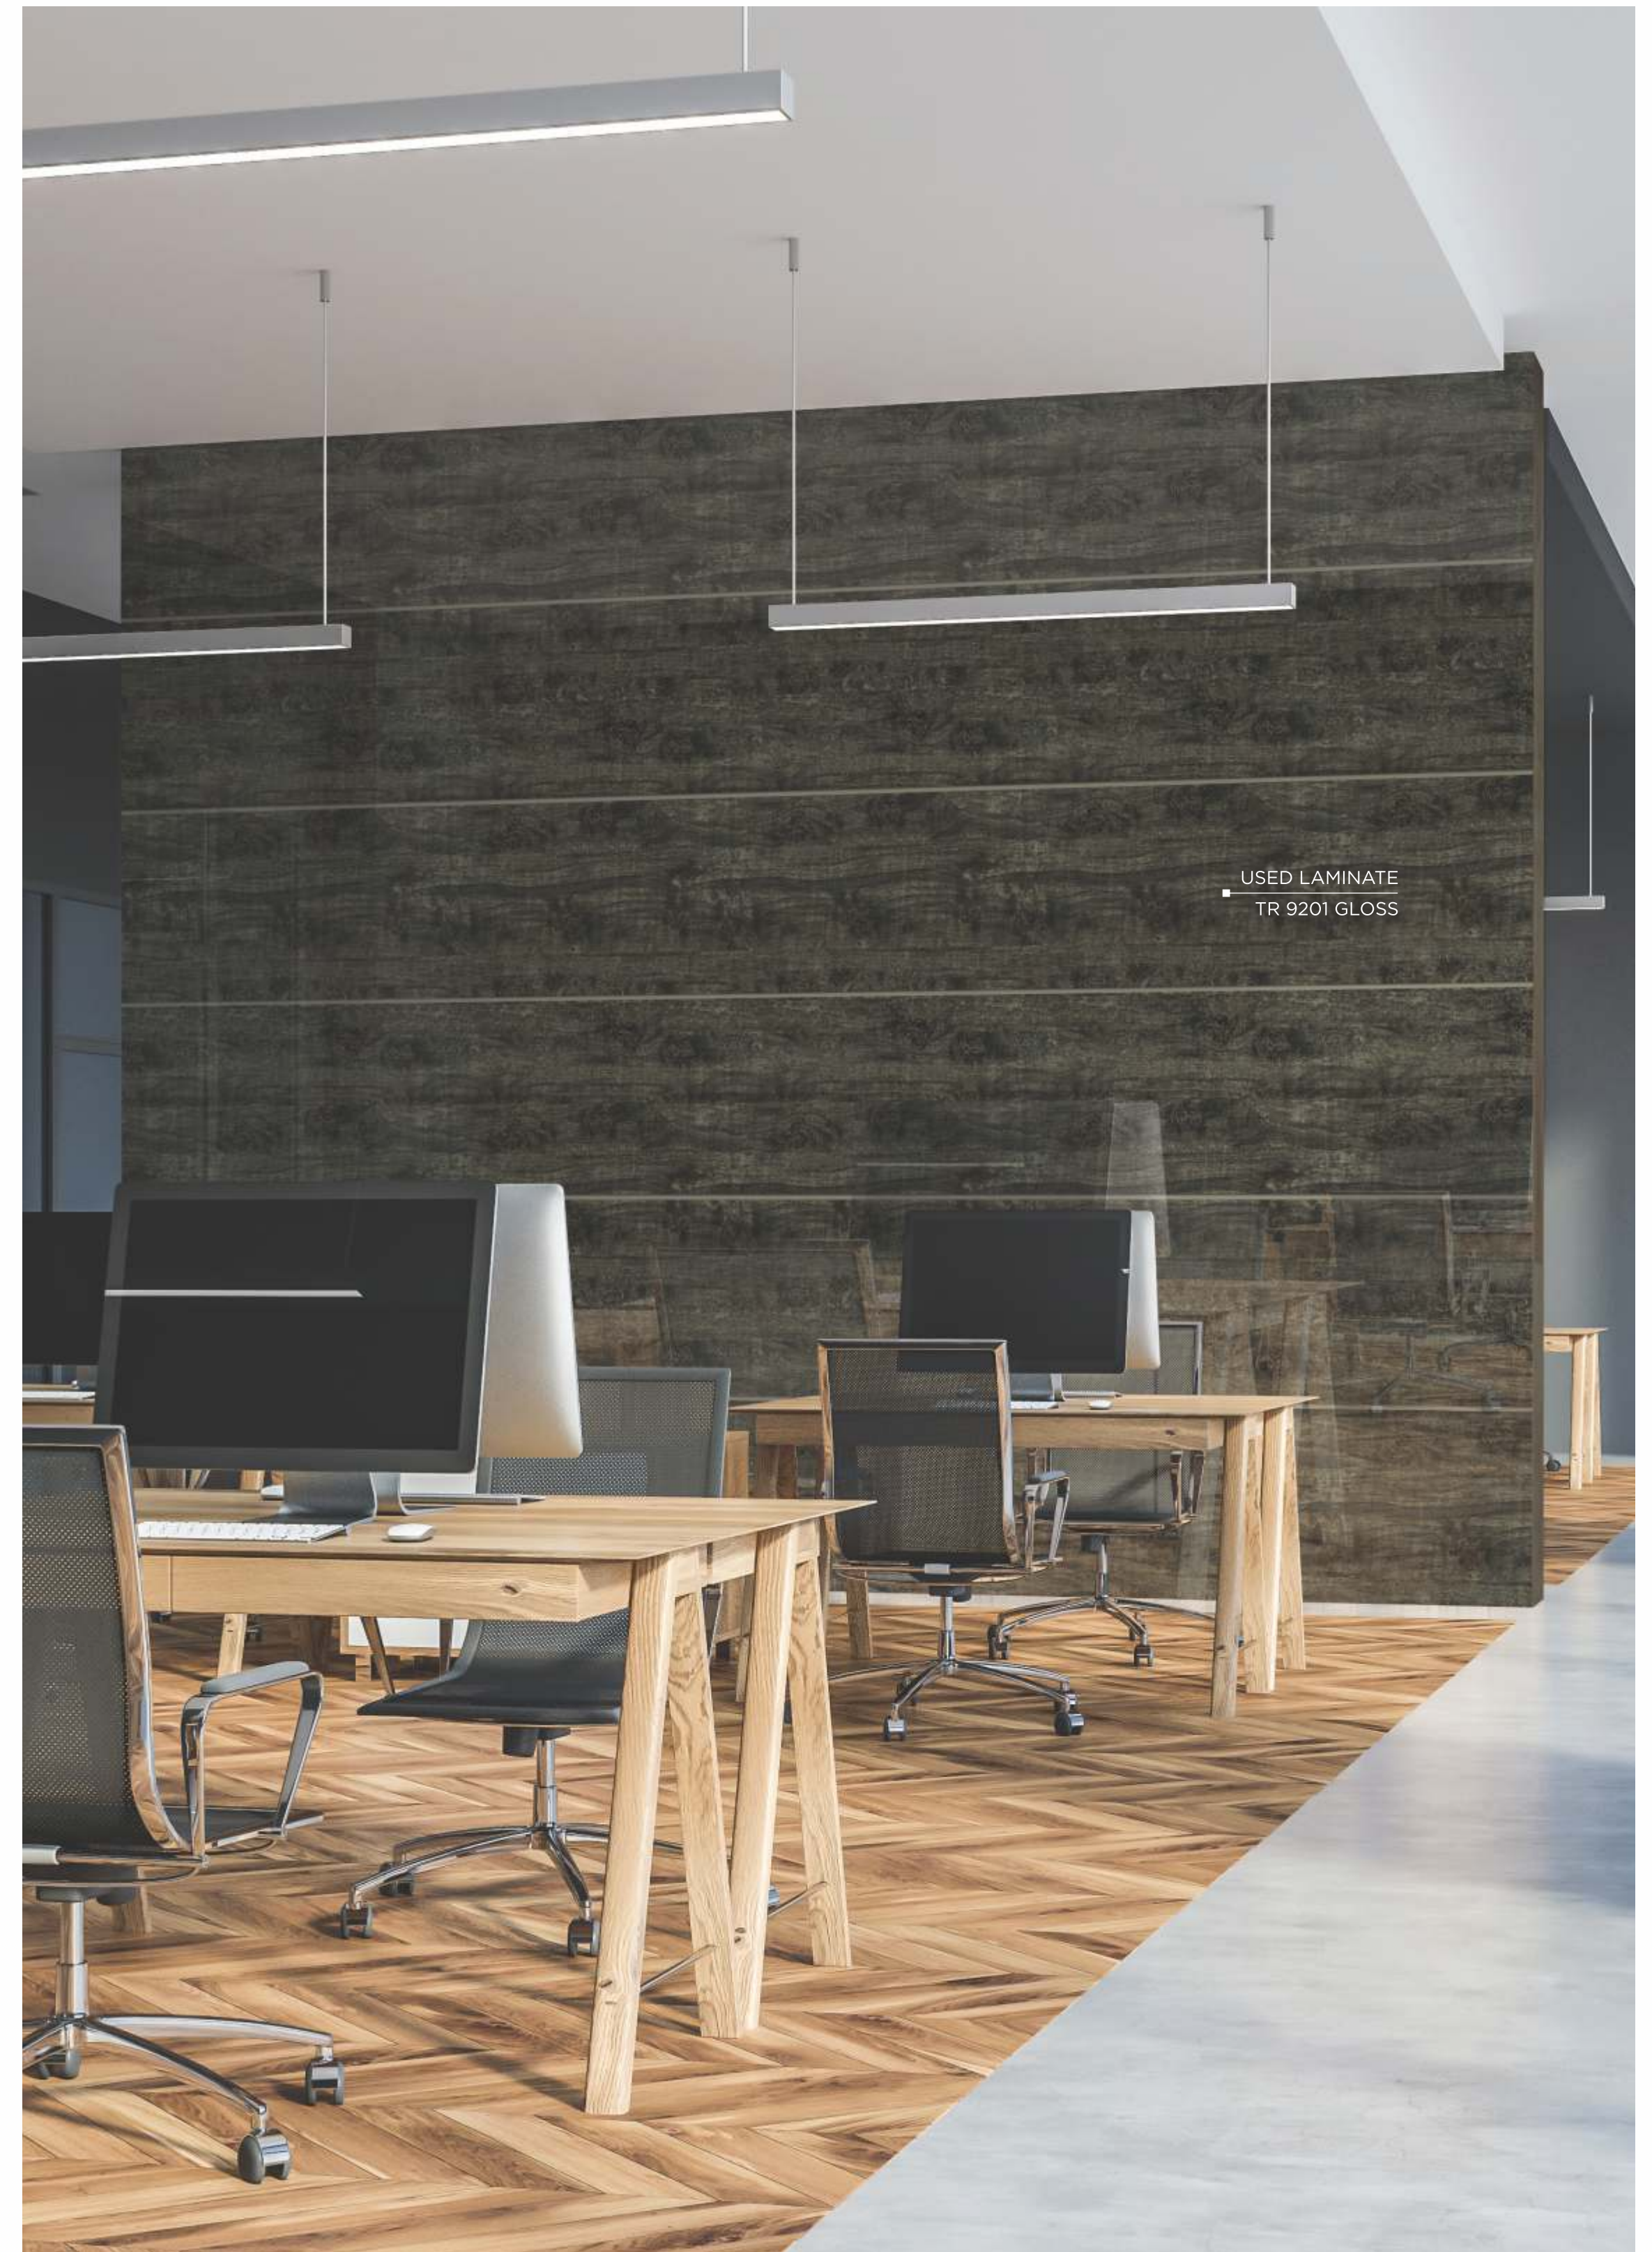

USED LAMINATE
TR 9201 GLOSS