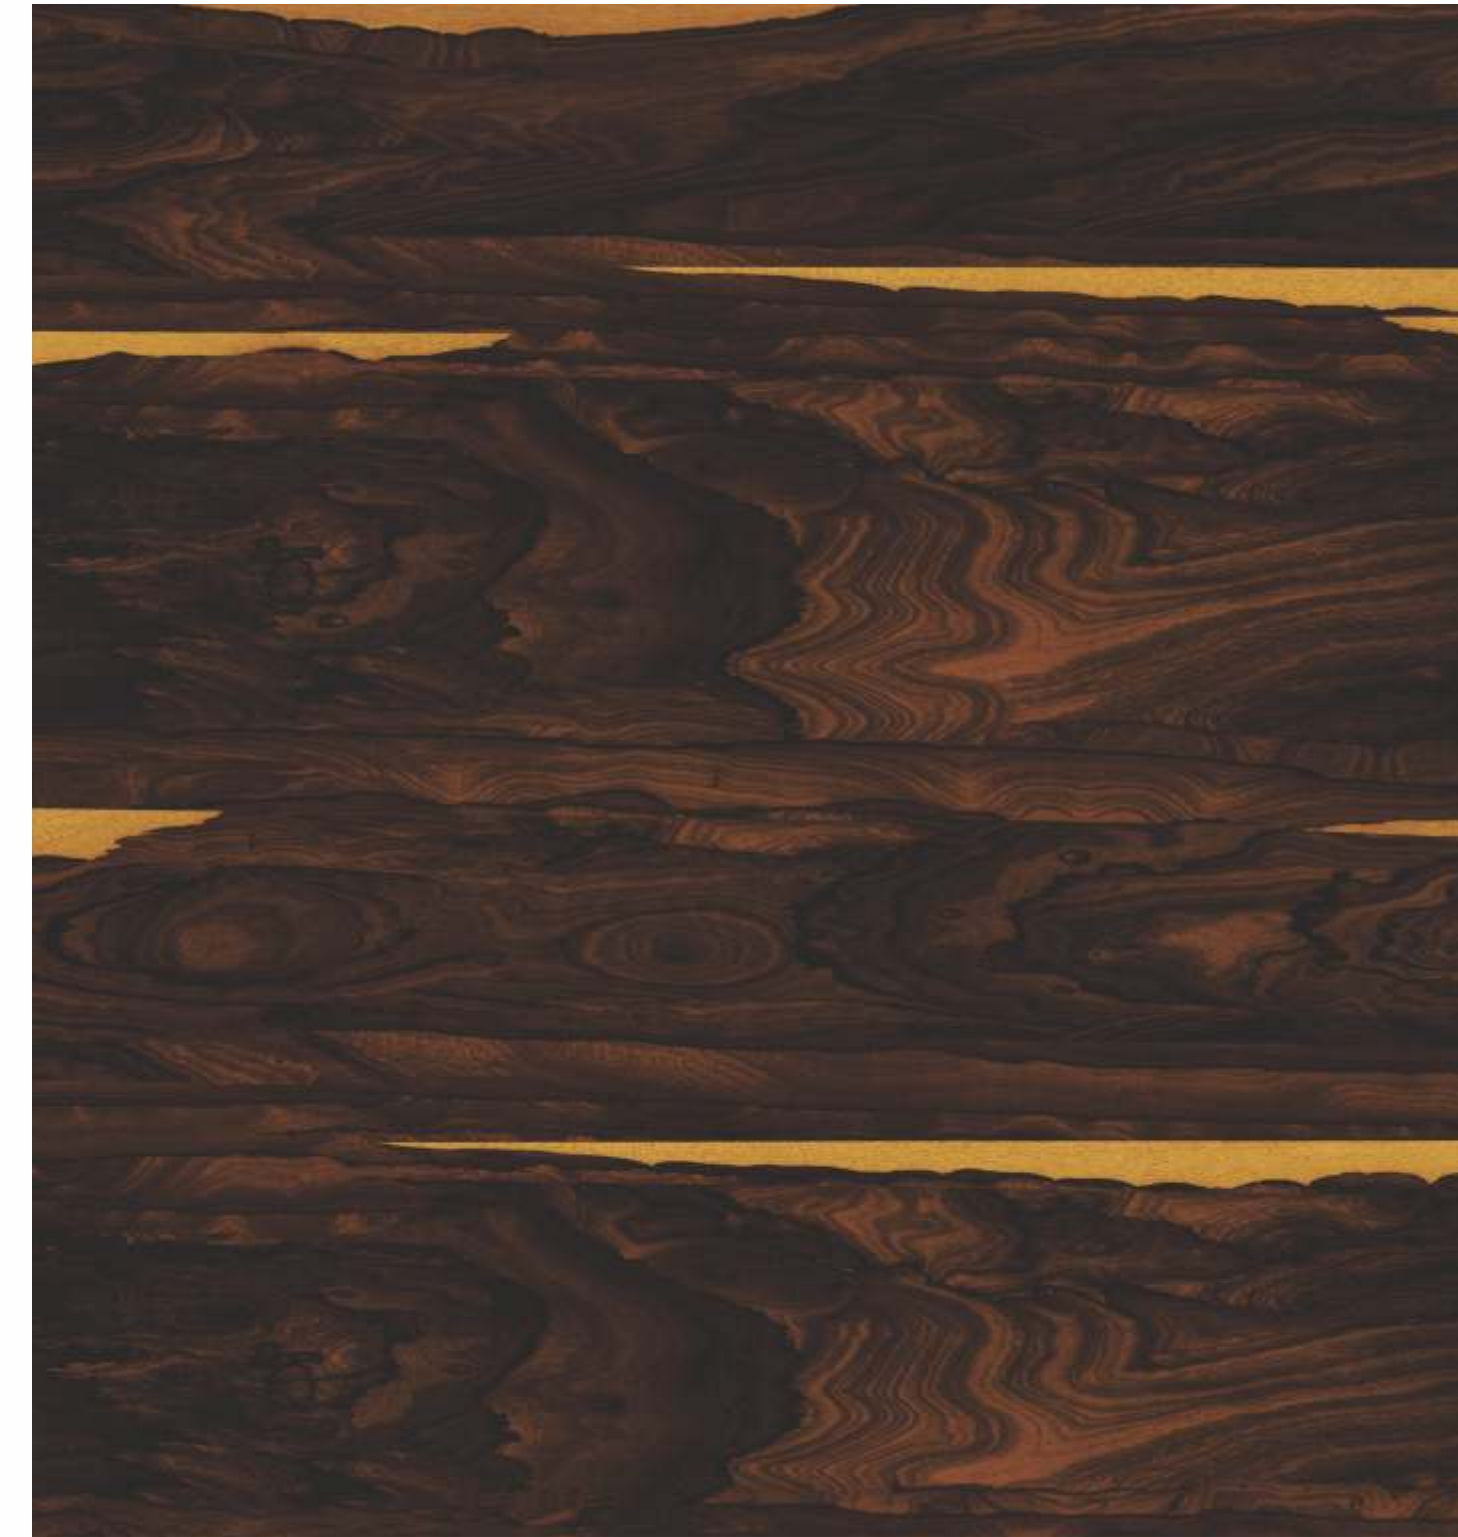

SMOKE RAINTREE CROTCH

An opulent
range that
enchants

USED LAMINATE
TR 6613 GLOSS

Bewitching

USED LAMINATE
TR 9211 GLOSS

TR 9211 GLOSS

ZIRICOTE HZ

FULLSHEET VIEW