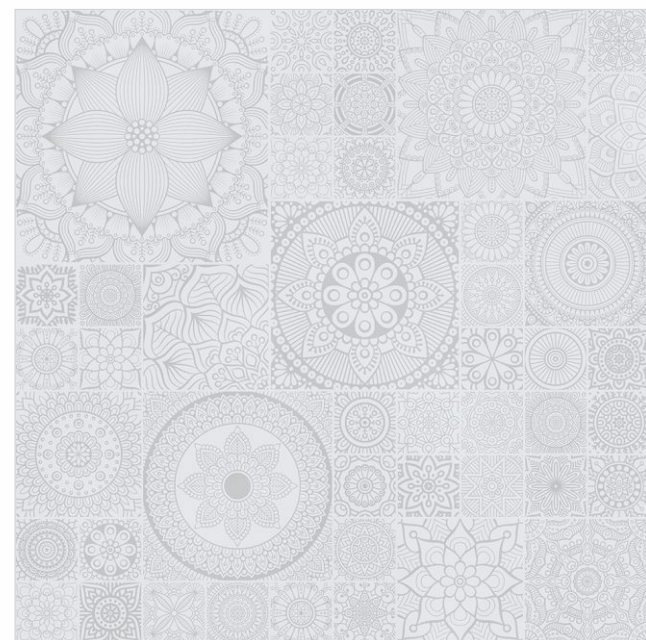

Size

600x600mm

Finish

- RUSTIC CARVING

Mandala Bianco

4 - R