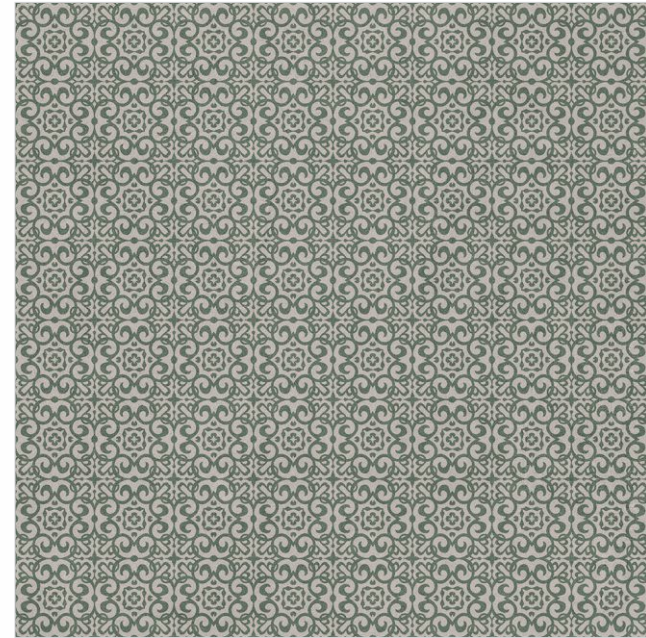

Size

600x600mm

Finish

- RUSTIC CARVING

Parco Verde

8 - R