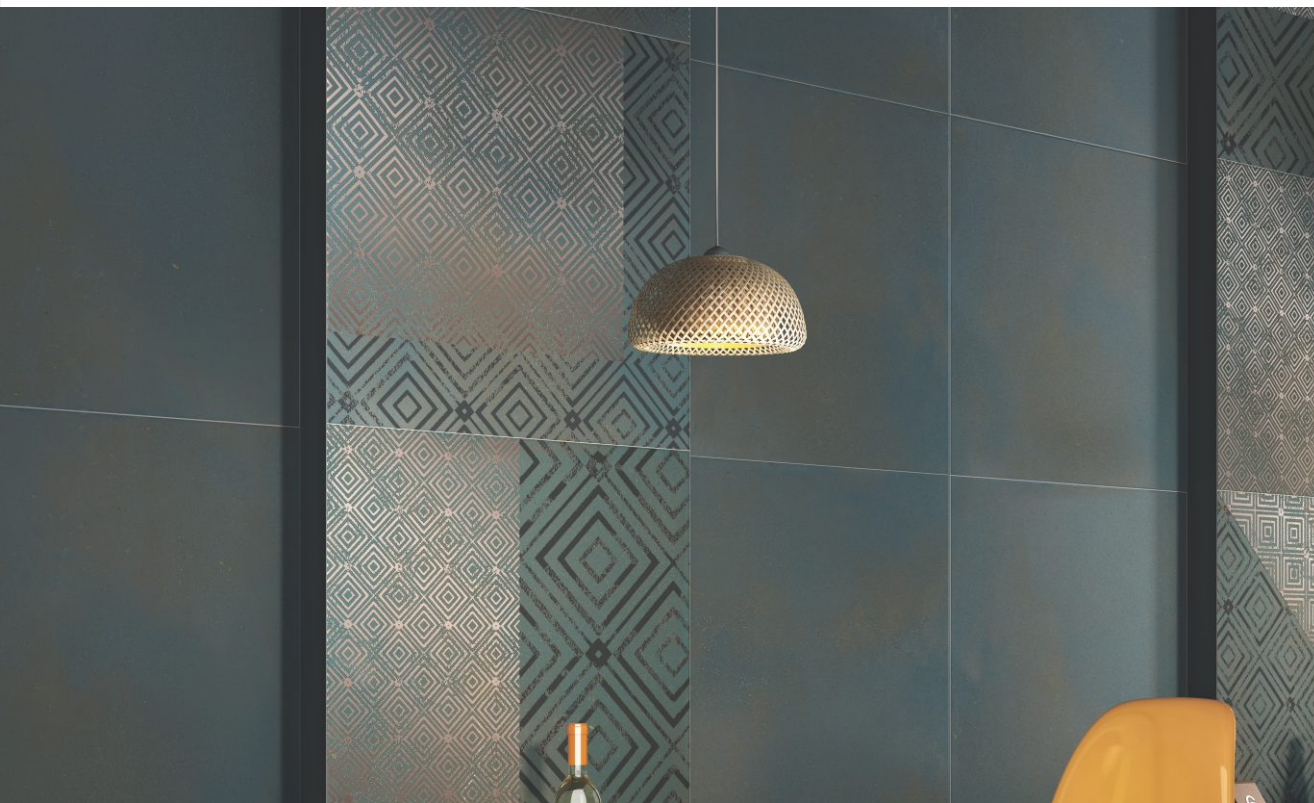

WALL : Rare Steel Blue & Decor | Size - 600x600mm | Finish - Metallic