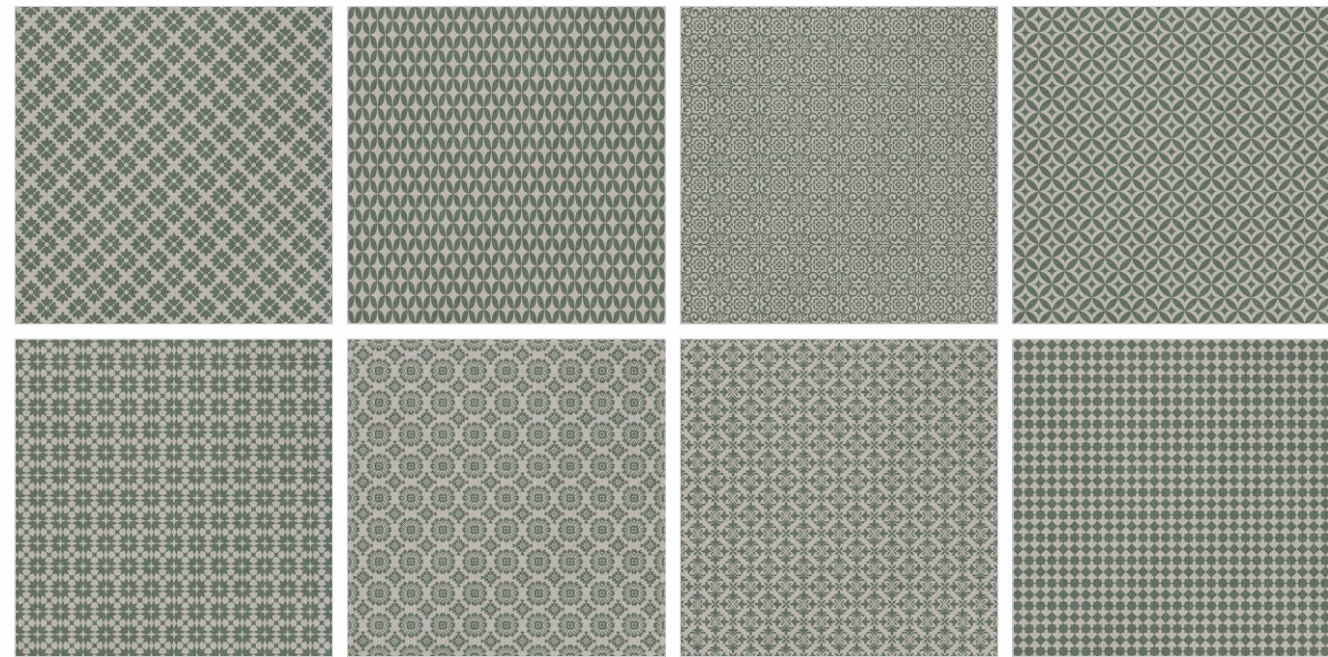

- RUSTIC CARVING

Parco Verde

8 - R

Parco Gris Base (Rustic Matt)

8 - R

WALL

Parco Verde | Size - 600x600mm | Finish - Rustic Carving

FLOOR