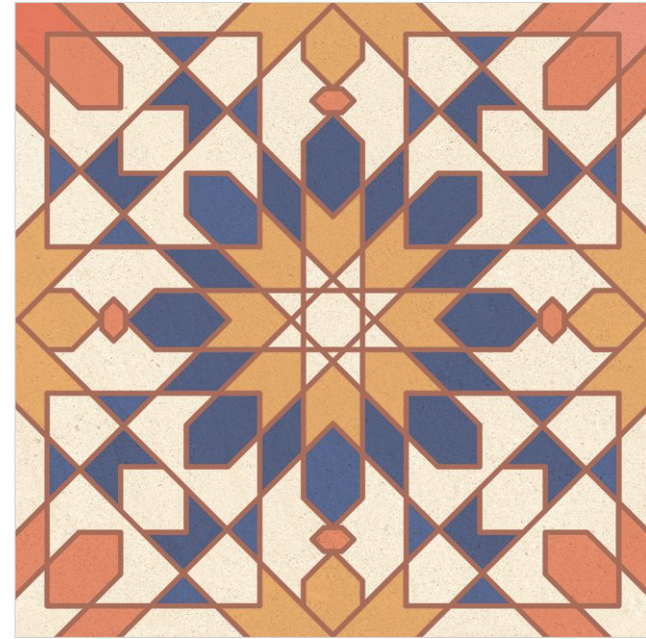

Size

600x600mm

Finish

- RUSTIC CARVING

Vermont Horizon

6 - R