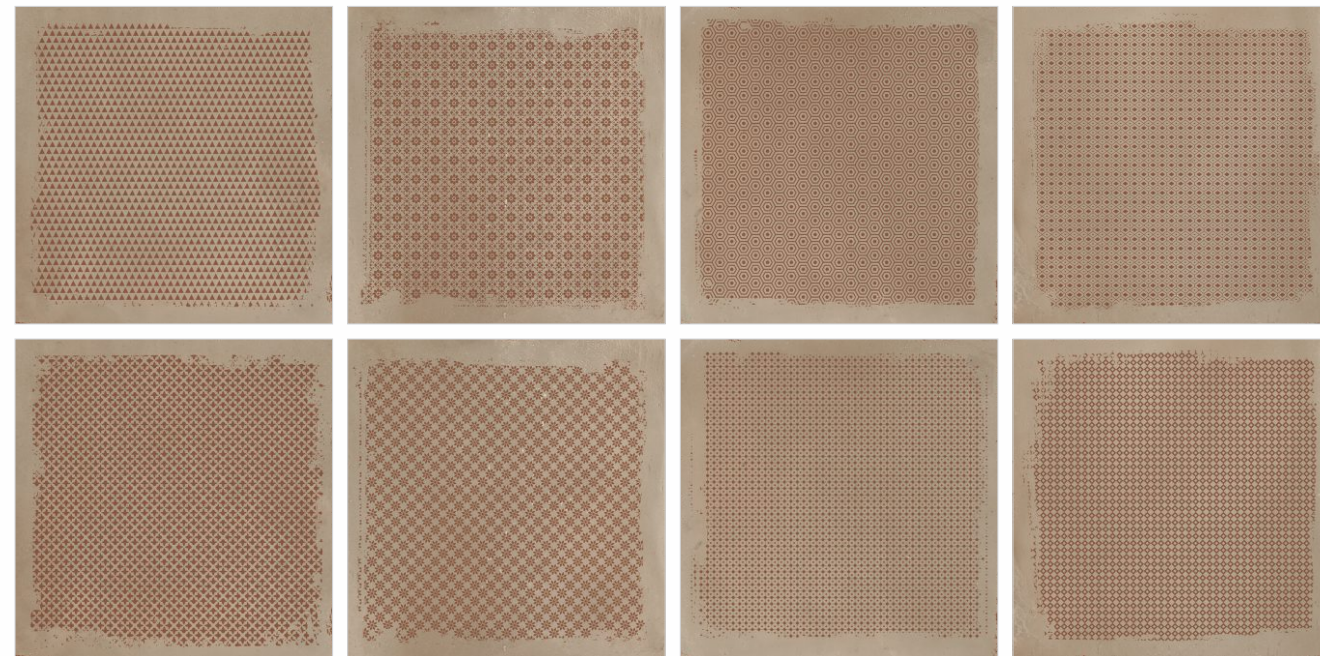

Size

600x600mm

Finish

- RUSTIC CARVING

Galactic Copper

8 - R

Galactic Copper Base (Rustic Matt)

4 - R