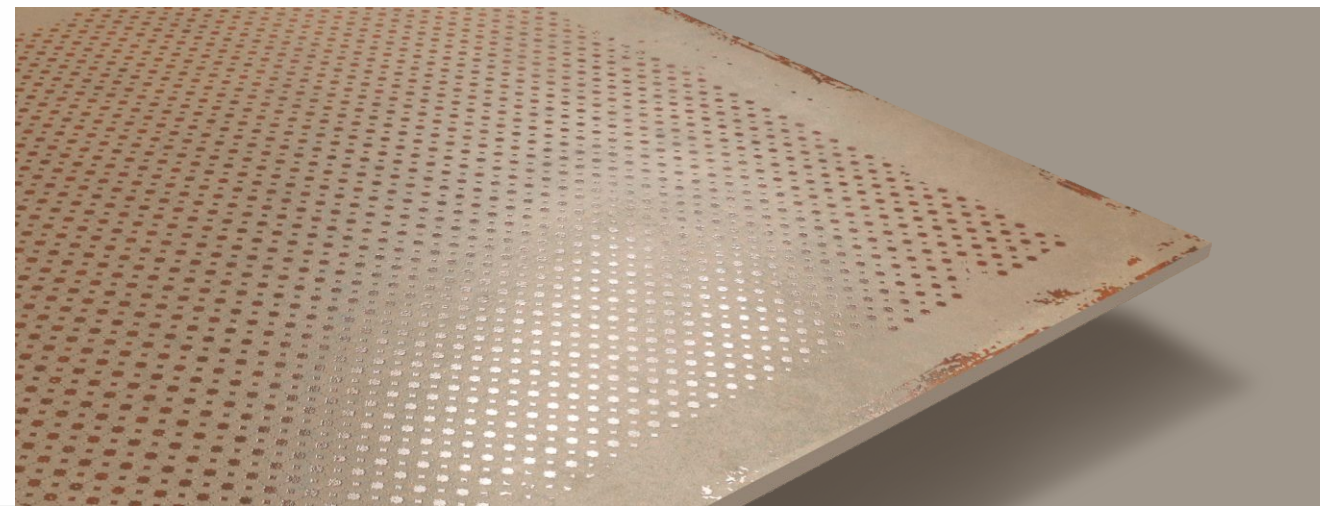

WALL

Sapphire Soft Moccasin | Size - 600x600mm | Finish - Rustic Carving

FLOOR

Galactic Copper | Size - 600x600mm | Finish - Rustic Carving