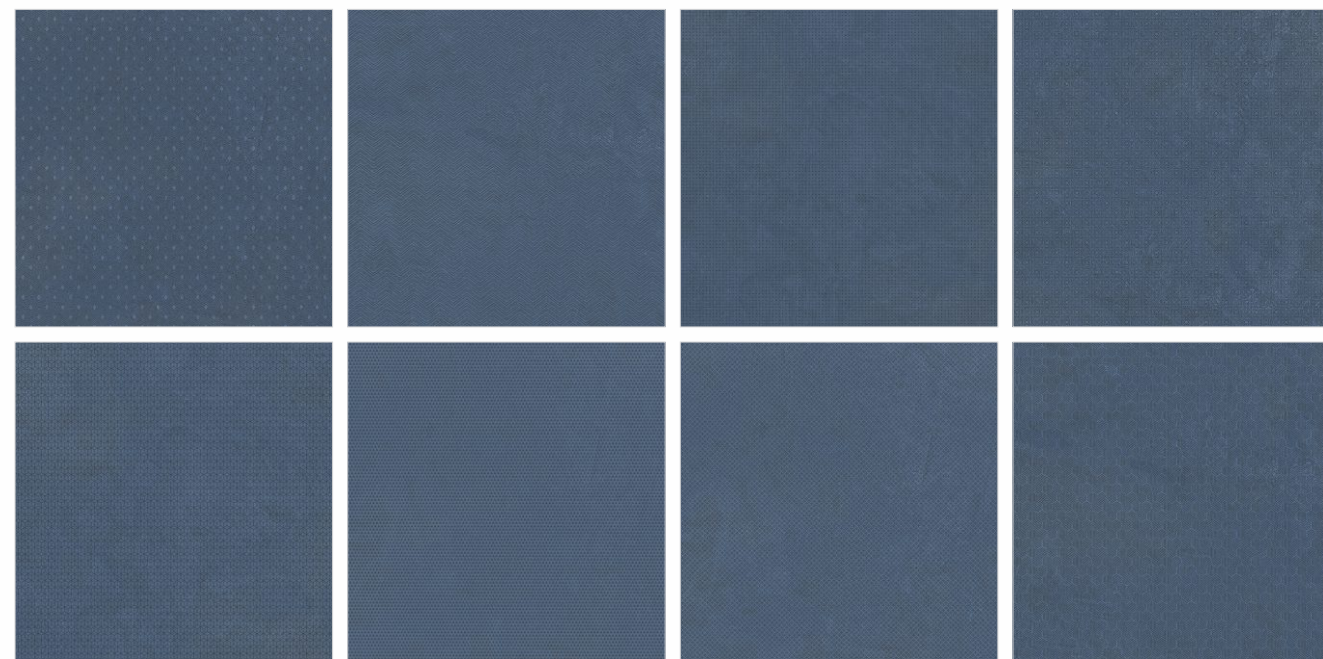

Eterna Viola

8 - R

40 & 41

FLOOR

Eterna Viola | Size - 600x600mm | Finish - Rustic Carving

colortile
ceramics & innovation

Size

600x600mm