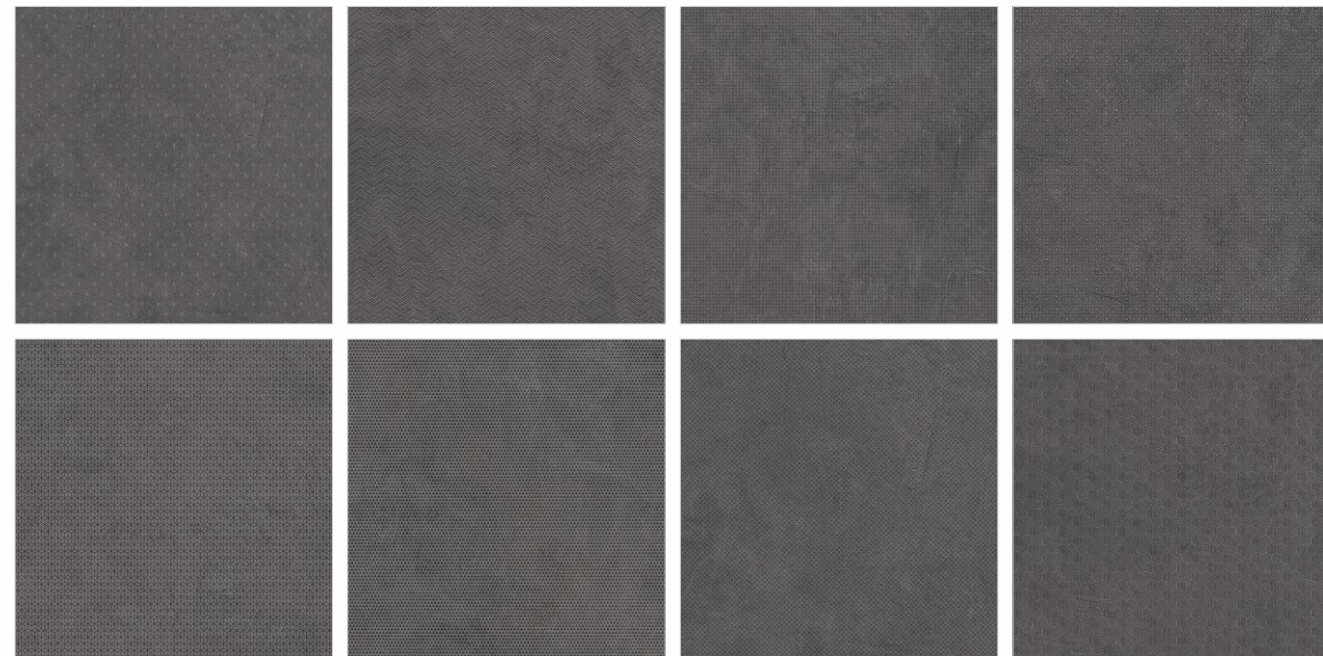

FLOOR

Eterna Gris | Size - 600x600mm | Finish - Rustic Carving