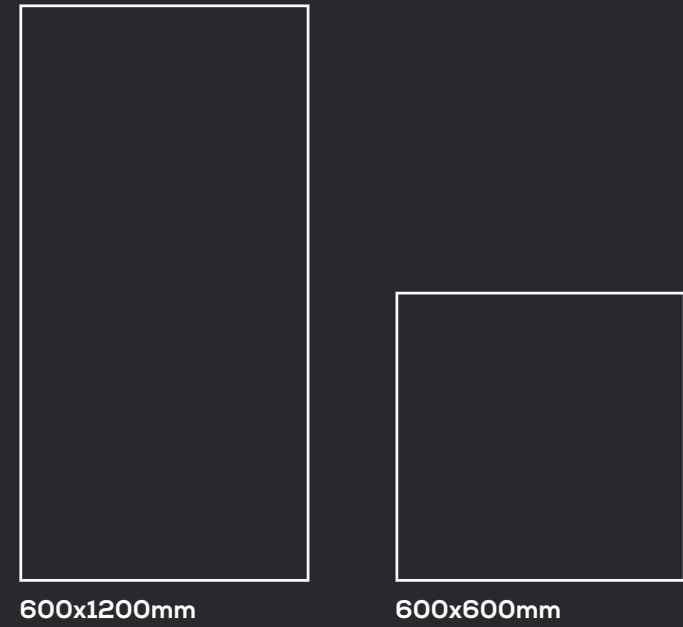

Inspired from the beauty and natural stone around the world.

The Indian consumer is becoming more and more design & decor conscious by the day. A home is no more a necessity but it is a reflection of one's status, personality & taste. Therefore, the demand for premium quality vitrified tiles with beautiful designs and perfect craftsmanship has increased by leaps & bounds. COLORTILE presents a unique collection

of Glazed Vitrified Tiles to fulfill the ever-expanding needs and expectations of the Indian consumer. COLORTILE range of Glazed Vitrified Tiles in an extensive array of exclusive designs in the 600x600mm sizes available through a wide distribution network.

GLAZED VITRIFIED TILES