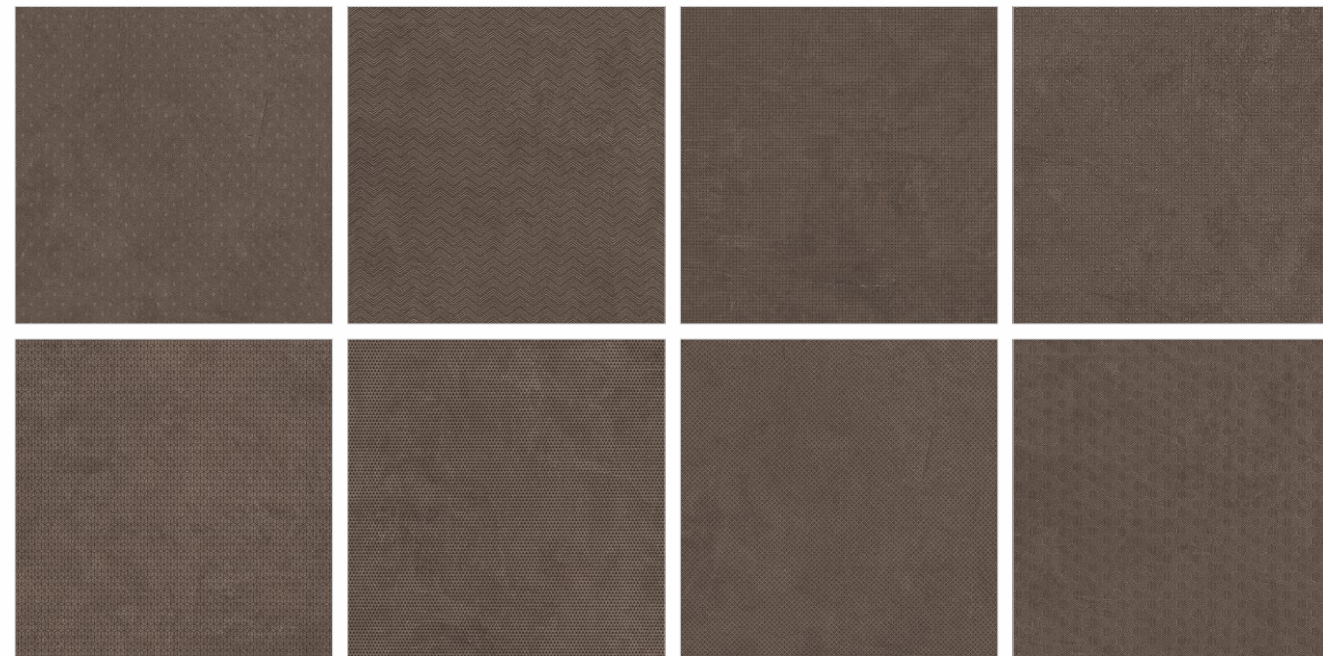

WALL

Eterna Coffee | Size - 600x600mm | Finish - Rustic Carving
Thar Wood | Size - 600x600mm | Finish - (Sand Coloured Body)