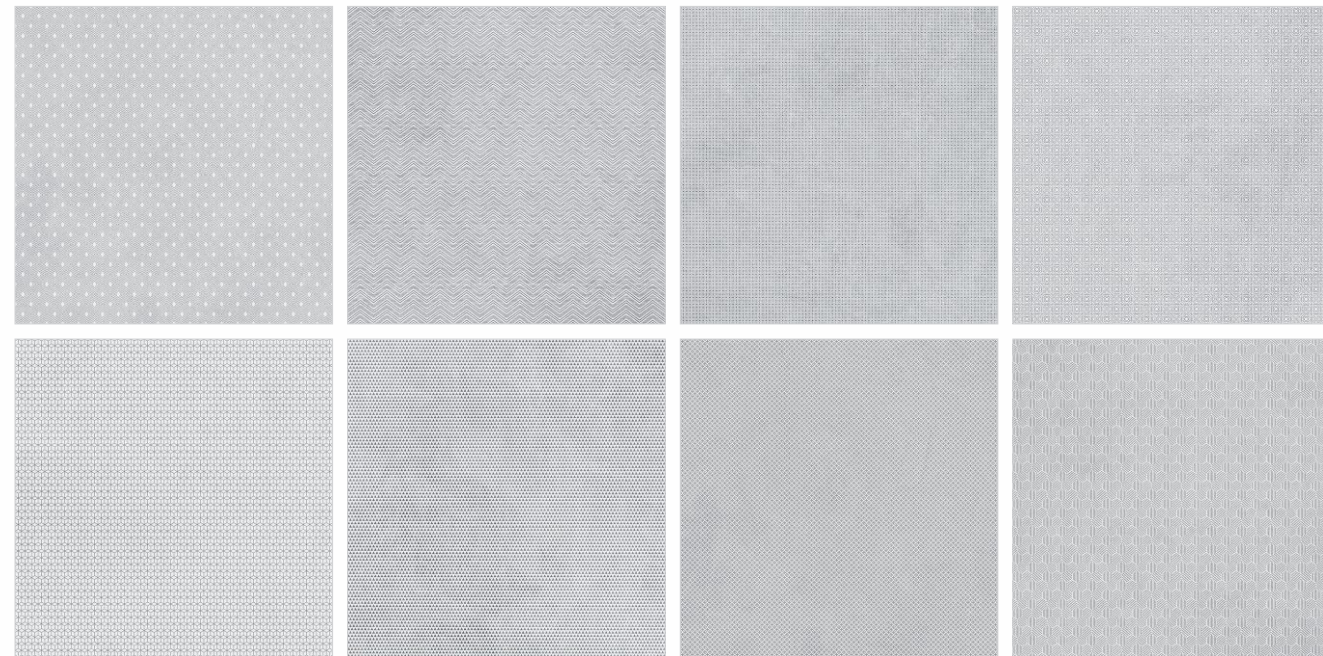

Elite Nero | Size - 600x600mm | Finish - Rustic Matt

colortile
ceramics & innovation

Size

600x600mm

Finish

- **RUSTIC CARVING**

Eterna Pearl

8 - R