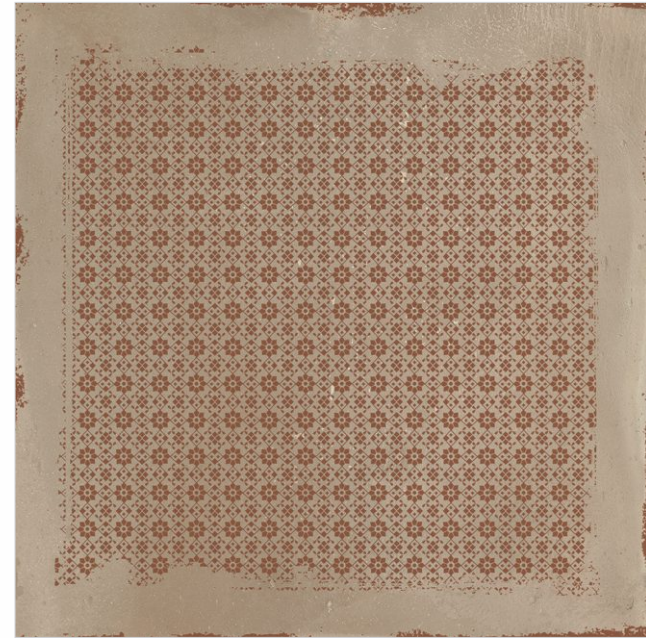

Size

600x600mm

Finish

- RUSTIC CARVING

Galactic Copper

8 - R