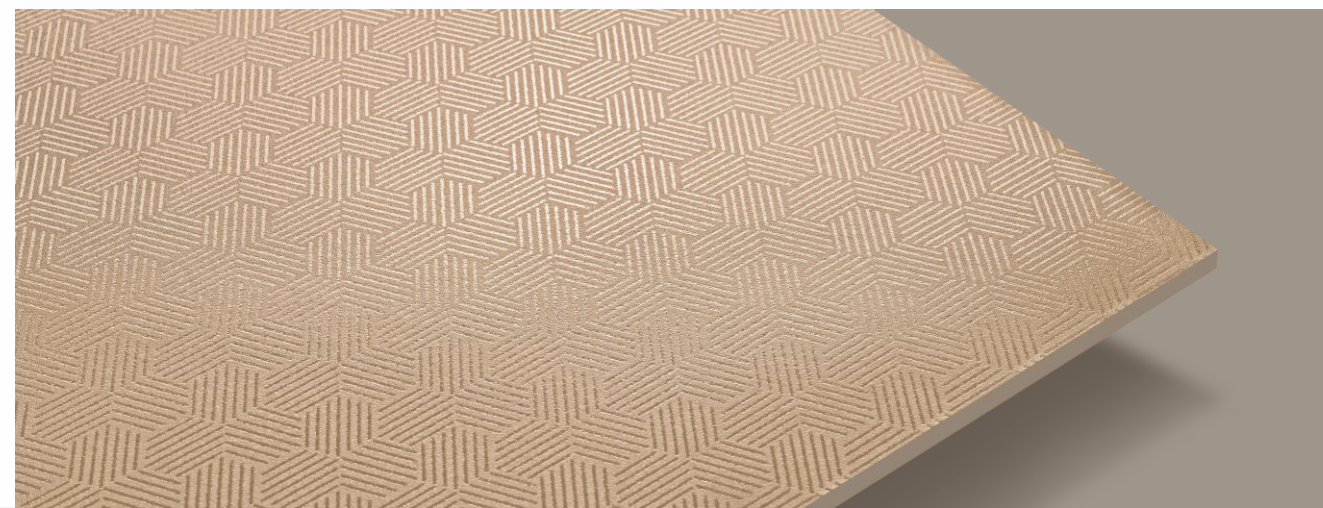

WALL

Eterna Crema | Size - 600x600mm | Finish - Rustic Carving