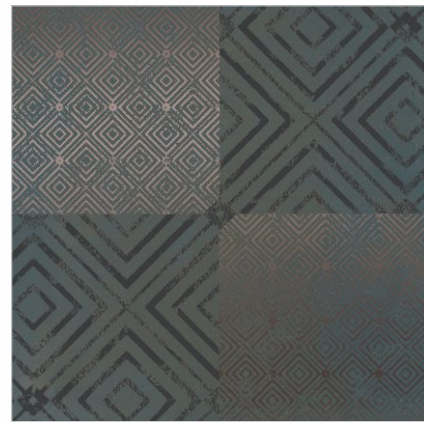

Rare Steel Blue Decor

4 - R