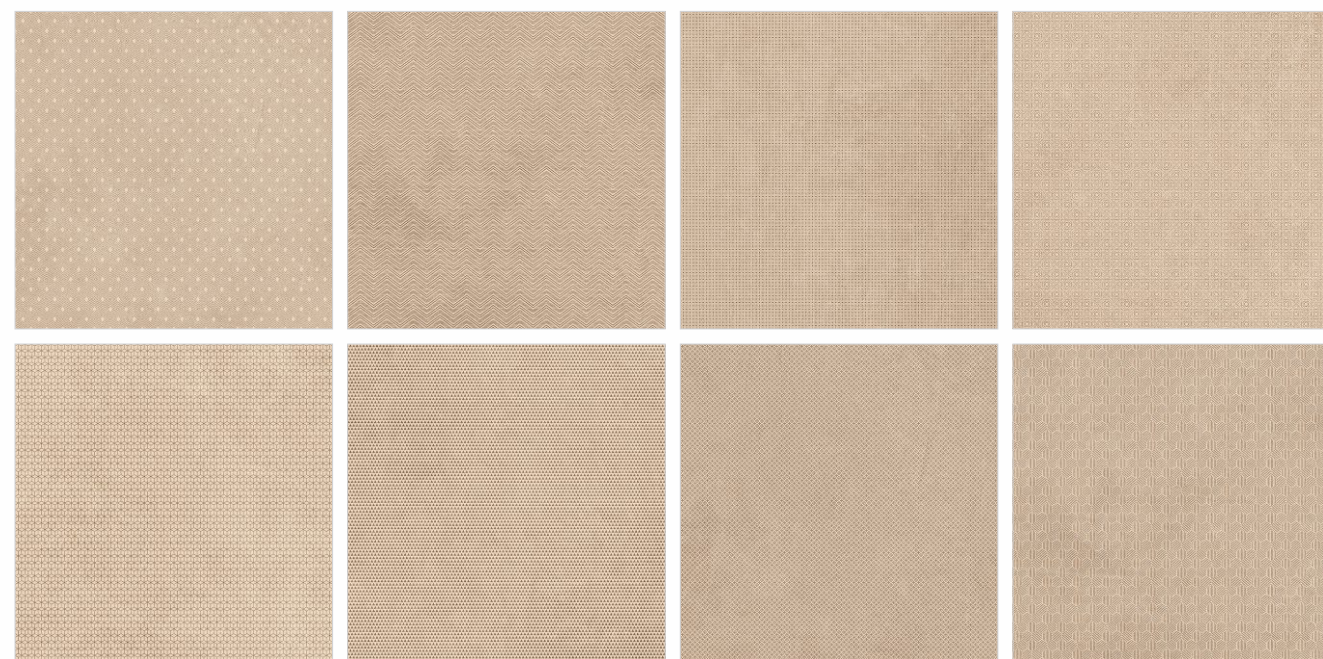

WALL

Eterna Crema | Size - 600x600mm | Finish - Rustic Carving