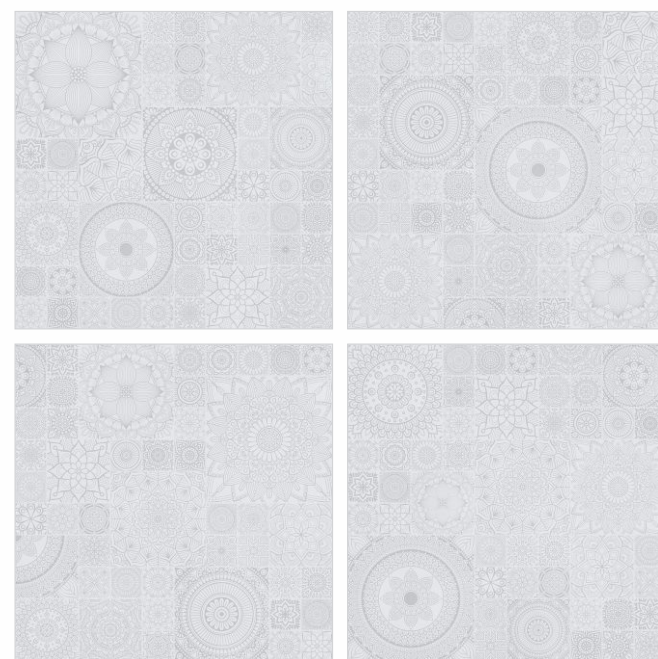

Size

600x600mm

Finish

- RUSTIC CARVING

4 - R

28 & 29

WALL

Mandala Bianco | Size - 600x600mm | Finish - Rustic Carving

FLOOR

Elite Nero | Size - 600x600mm | Finish - Rustic Matt

colortile
ceramics & innovation