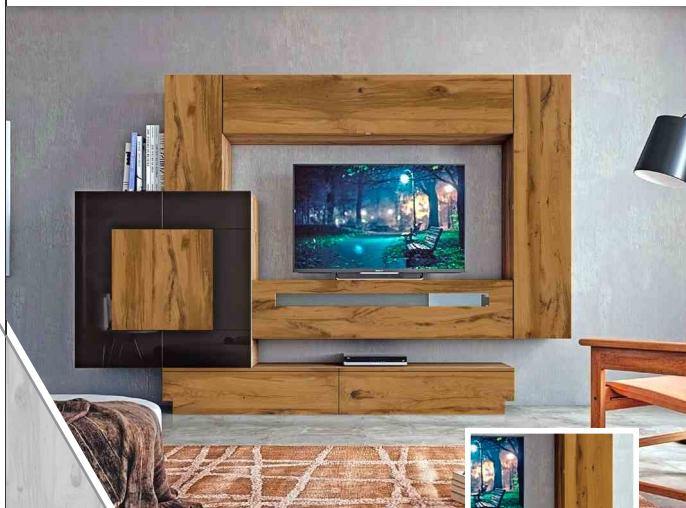

nature
OF WOOD