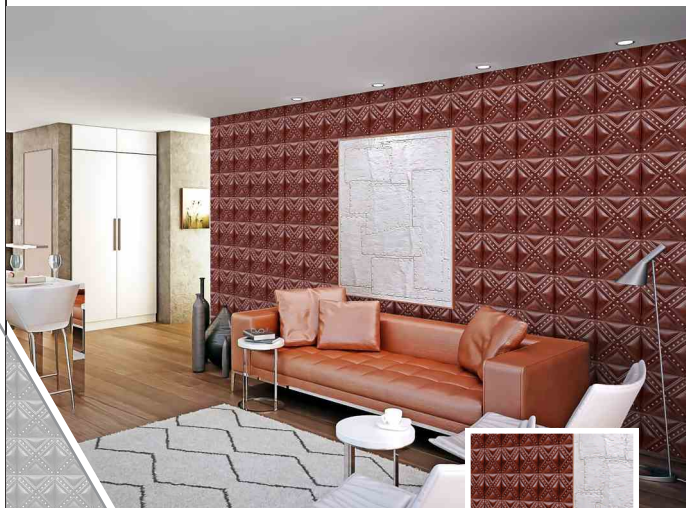

the timeless
COLLECTION