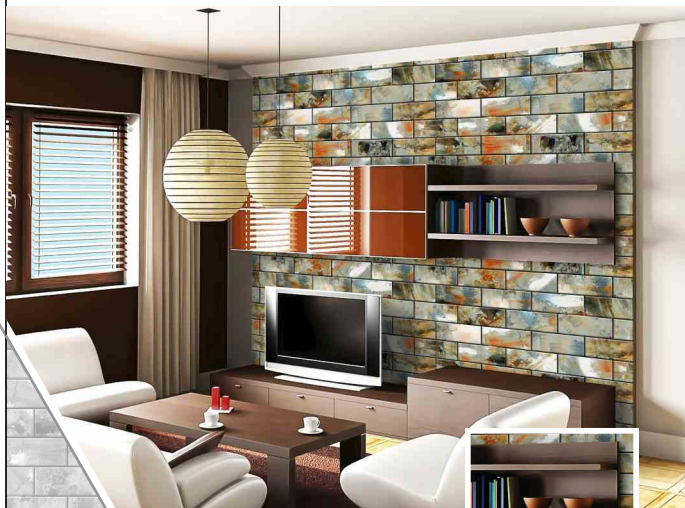

universe of
LAMINATES