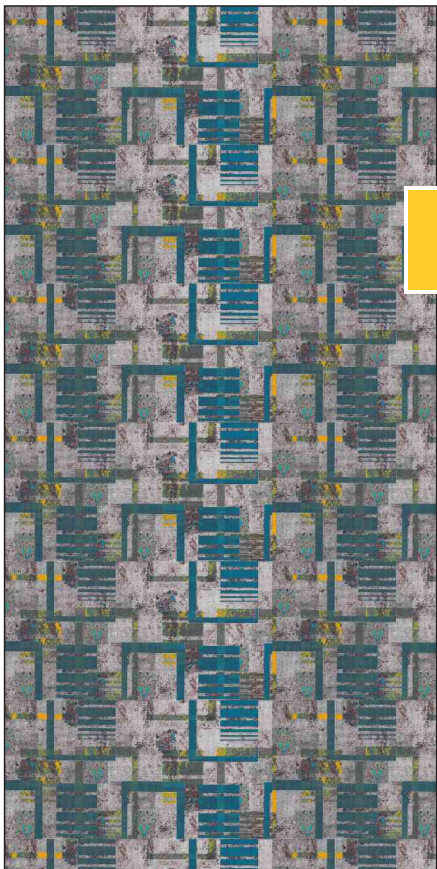

239

Rich Digital - 710
(x 12) Mirror