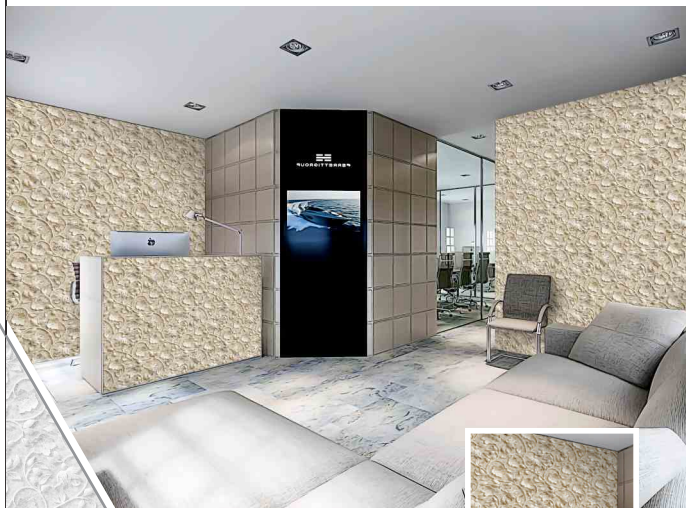

re-defining
PERFECTION