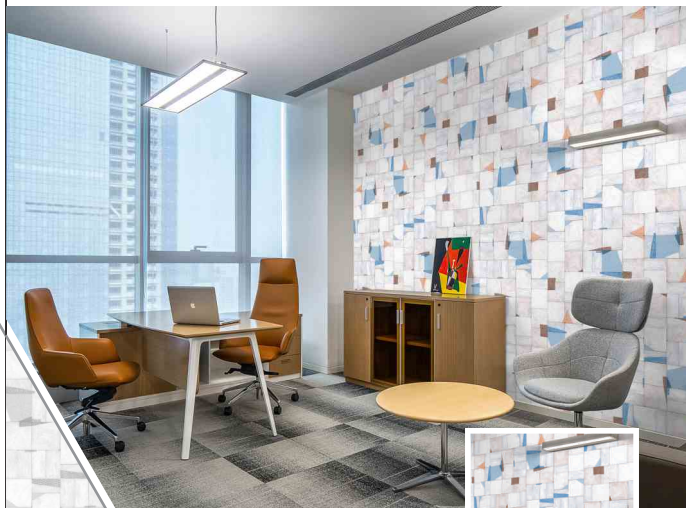

a classic
CHOICE