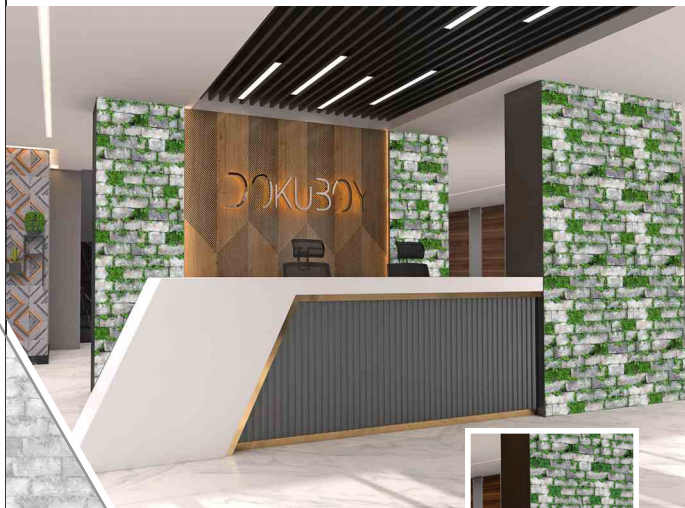

unique
COMBINATION