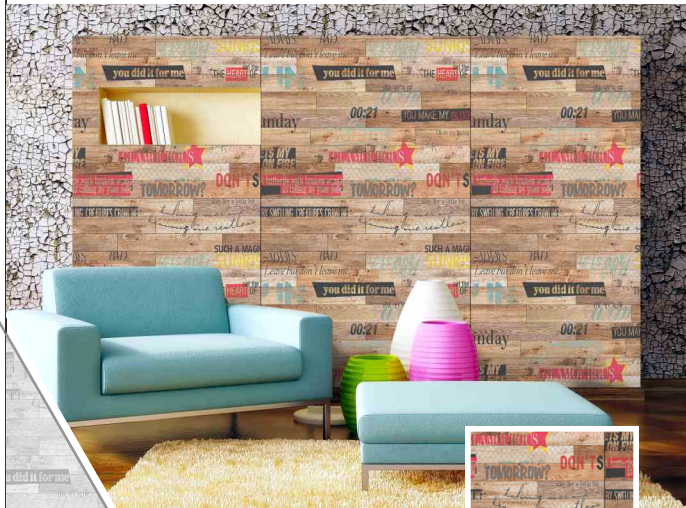

discover new
POSSIBILITIES