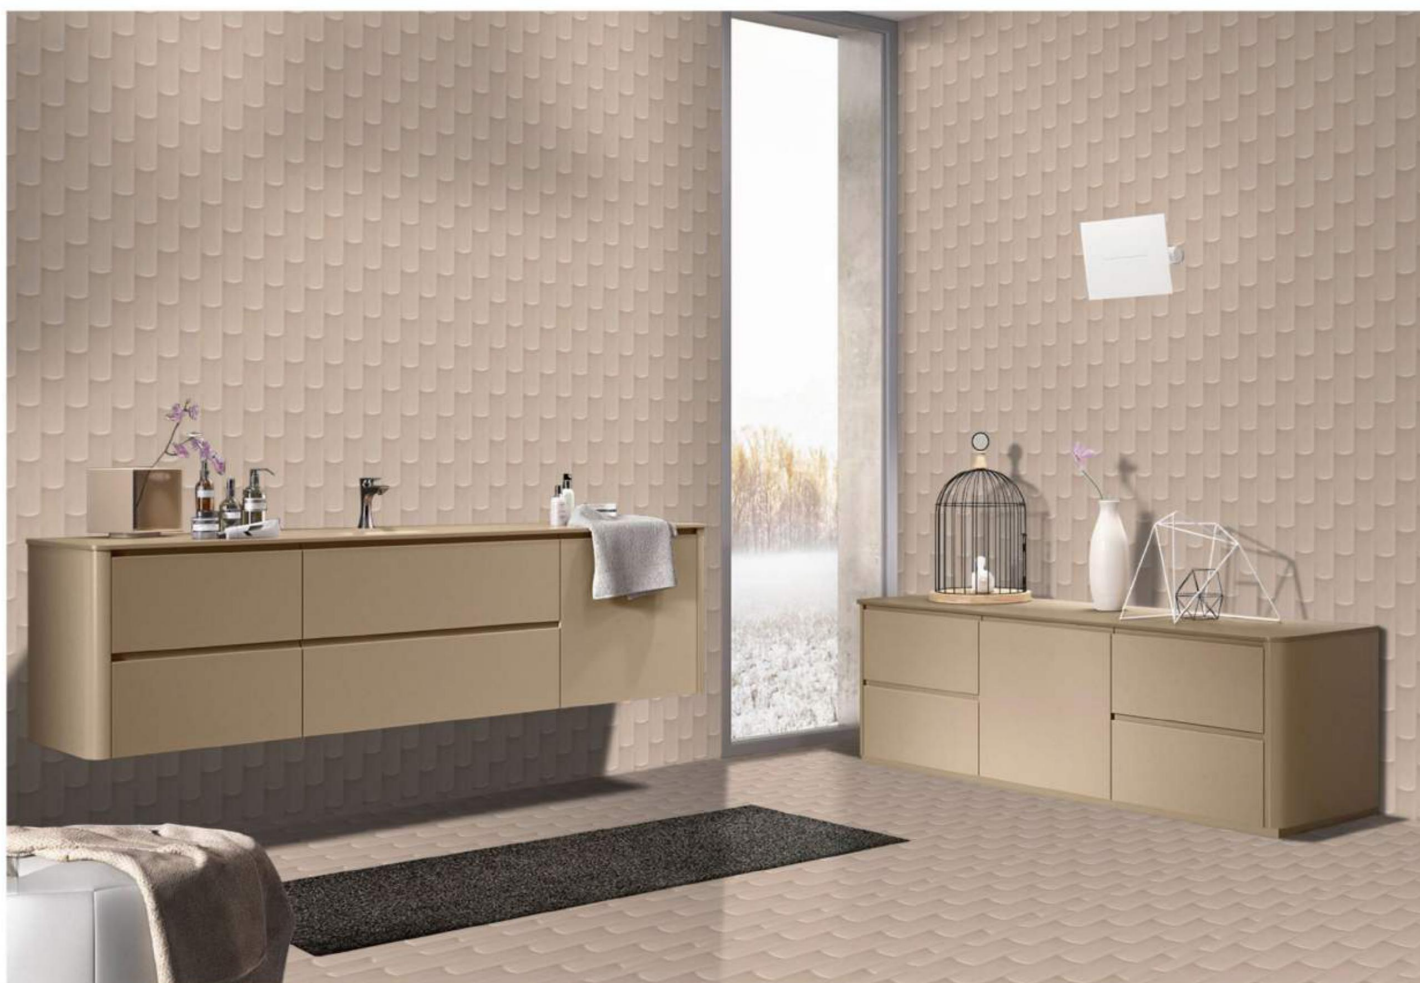

SUBWAY COLLECTION | 300 x 600 mm |

---

22770

GLOSSY  
SURFACE

arttile®  
Timeless Elegance

SUBWAY COLLECTION | 300 x 600 mm |

---

22771