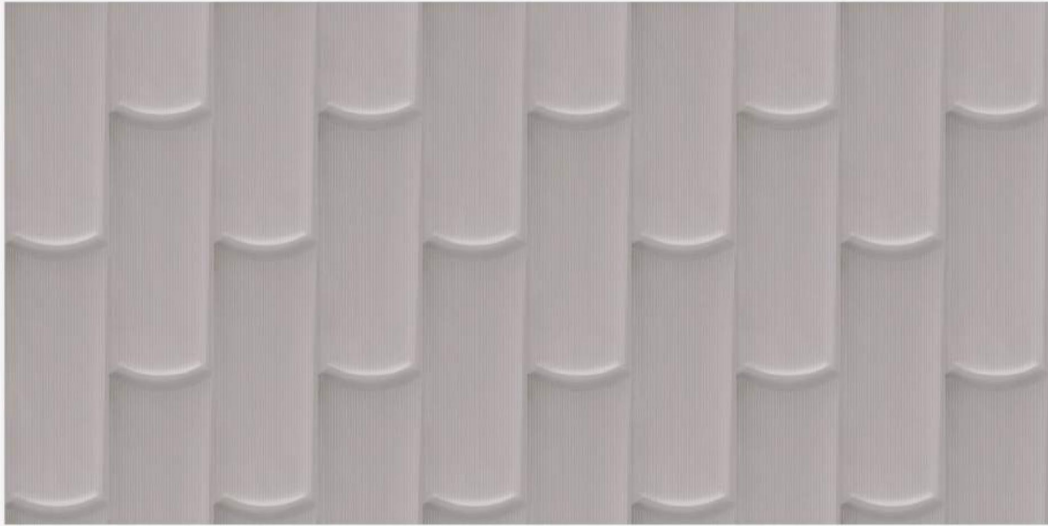

GLOSSY
SURFACE

arttile®
Timeless Elegance

SUBWAY COLLECTION | 300 x 600 mm |

22772