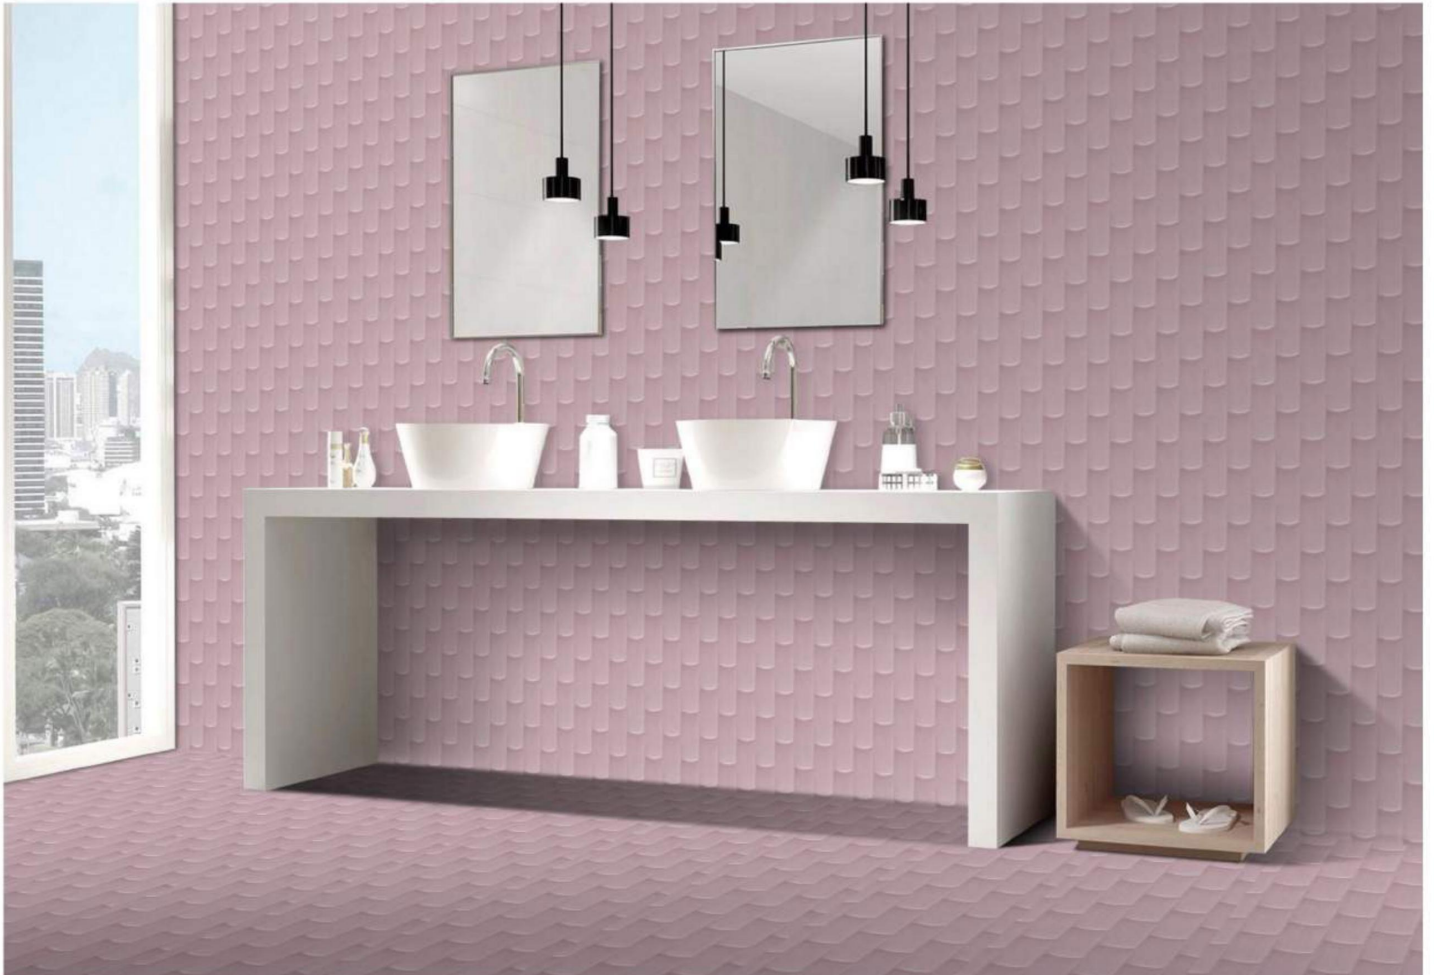

arttile®  
Timeless Elegance

SUBWAY COLLECTION | 300 x 600 mm |

---

22773

GLOSSY  
SURFACE

arttile®  
Timeless Elegance

SUBWAY COLLECTION | 300 x 600 mm |

---

22774

GLOSSY  
SURFACE

arttile®  
Timeless Elegance

SUBWAY COLLECTION | 300 x 600 mm |

---

22775

---

[www.arttile.in](http://www.arttile.in)