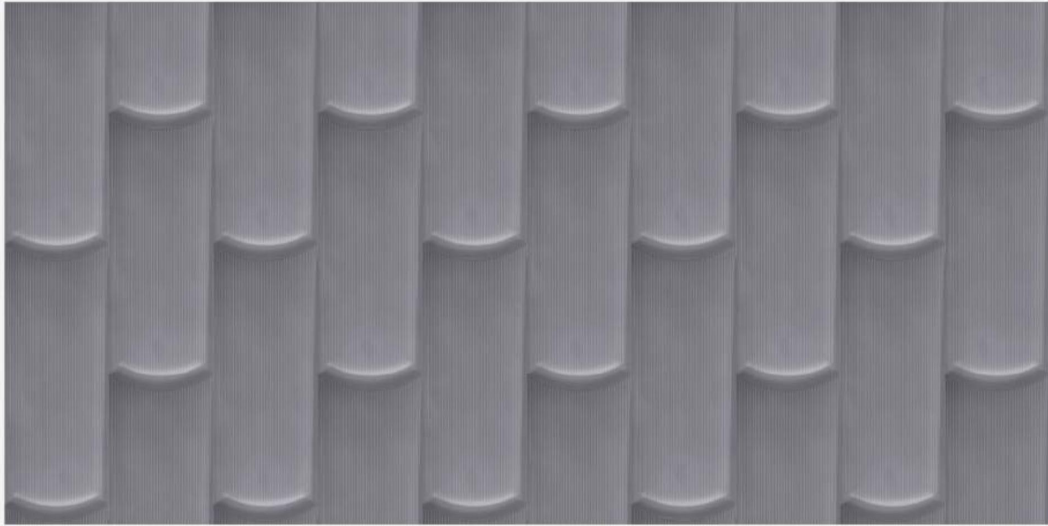

GLOSSY
SURFACE

arttile®
Timeless Elegance

SUBWAY COLLECTION | 300 x 600 mm |

22770