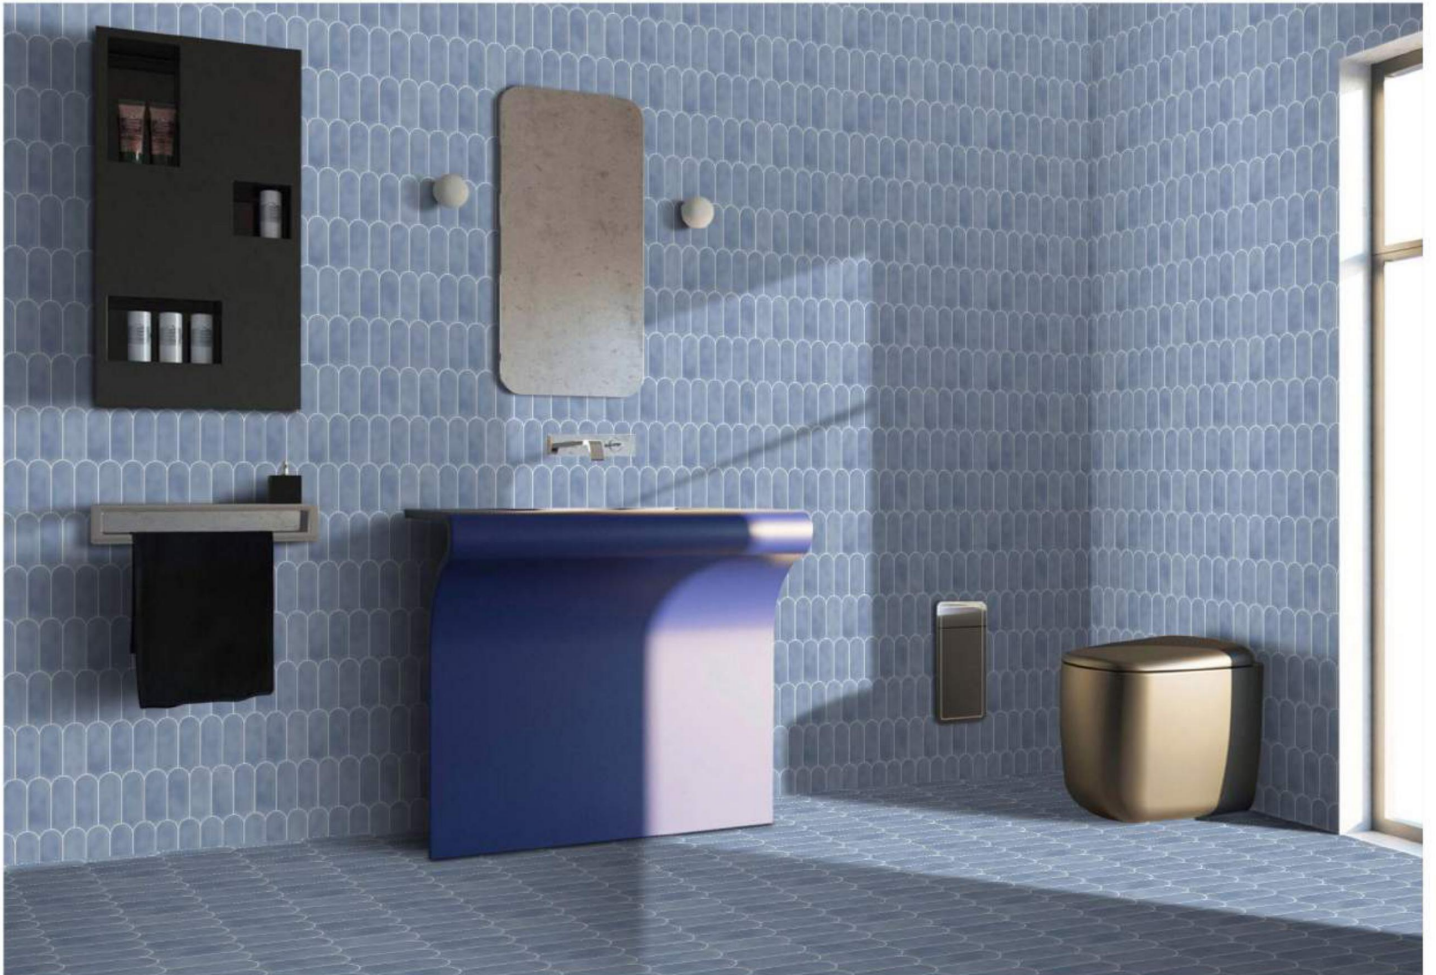

GLOSSY
SURFACE

arttile®
Timeless Elegance

SUBWAY COLLECTION | 300 x 600 mm |

22747