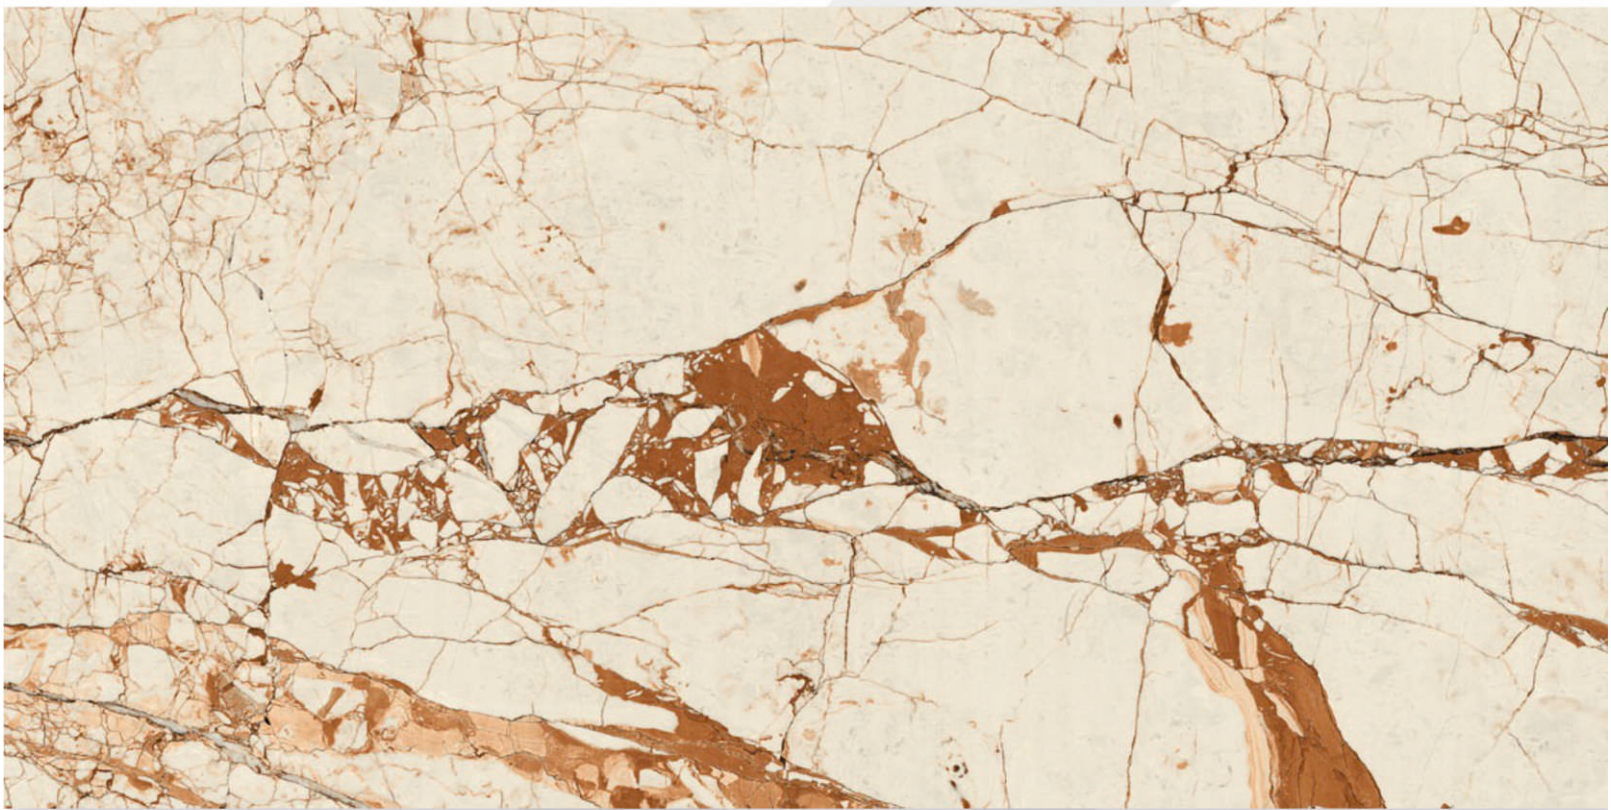

## LINEAR SMOKE

Size  
600 X 1200 MM

Finish  
Glossy

Random  
5