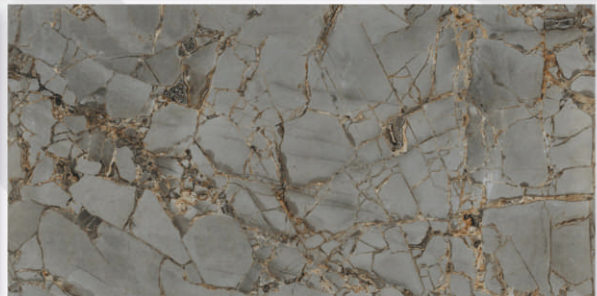

GOLDEN WAVE

Size
600 X 1200 MM

Finish
Glossy

Random
3