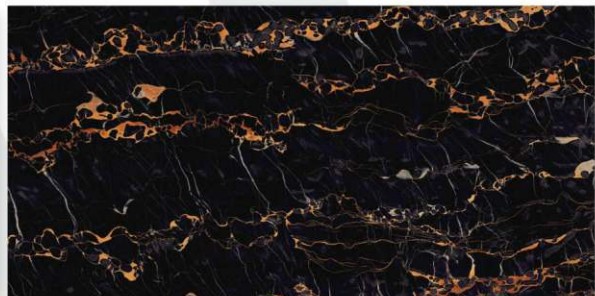

GOLDEN PORTARO

Size
600 X 1200 MM

Finish
High Gloss

Random
5