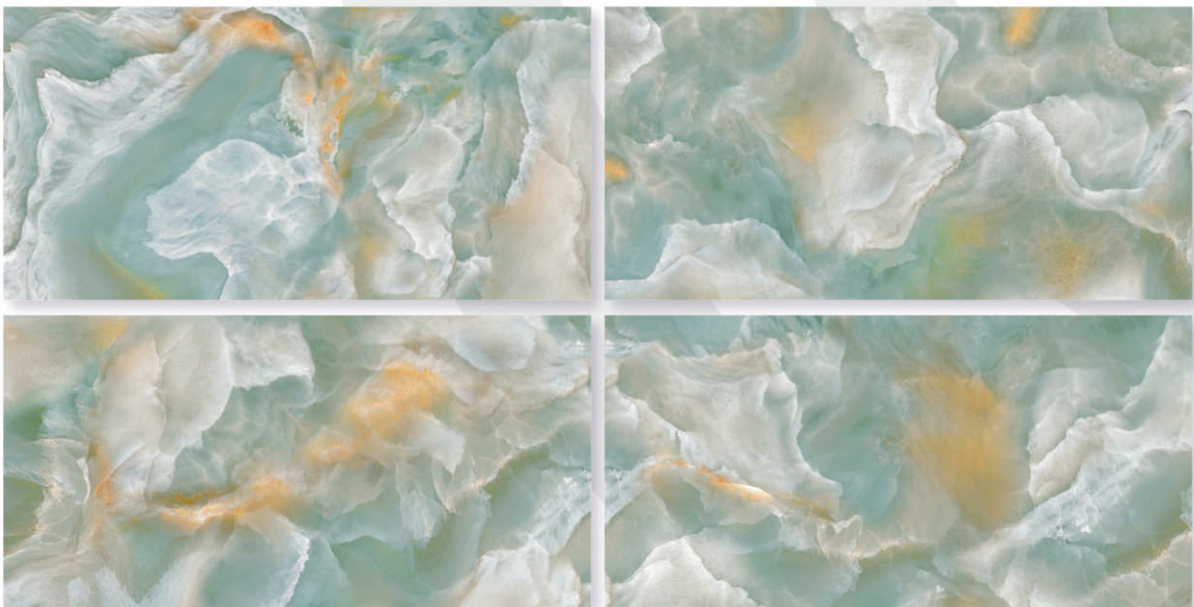

PACIFIC OCEAN PRIMA

Size
600 X 1200 MM

Finish
Prima Gloss

Random
5