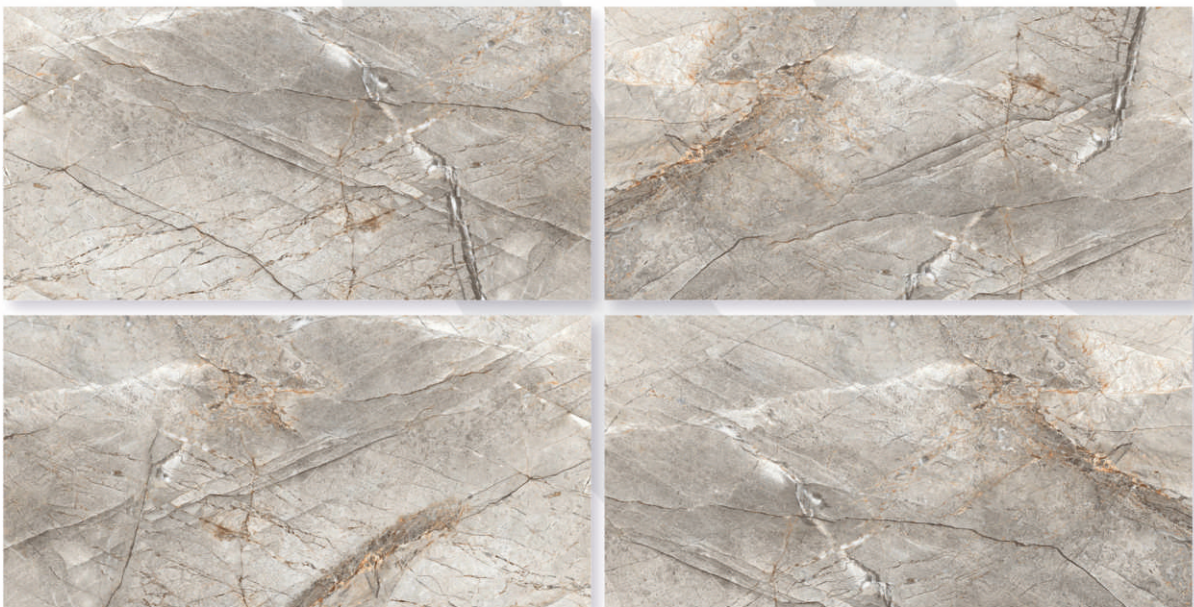

REVOLUTION CARBON

Size
600 X 1200 MM

Finish
Glossy

Random
4