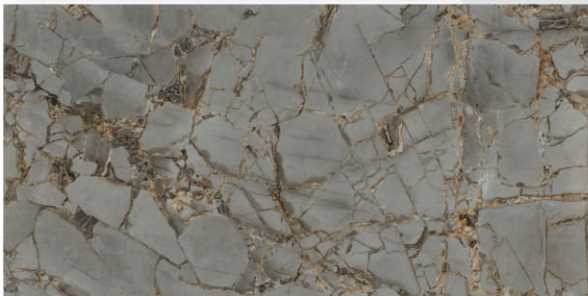

GOLDEN WAVE

Size
600 X 1200 MM

Finish
Glossy

Random
3