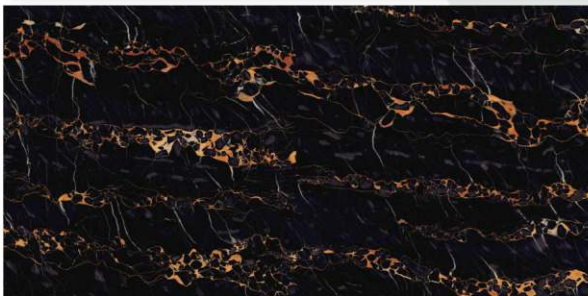

GOLDEN PORTARO

Size
600 X 1200 MM

Finish
High Gloss

Random
5