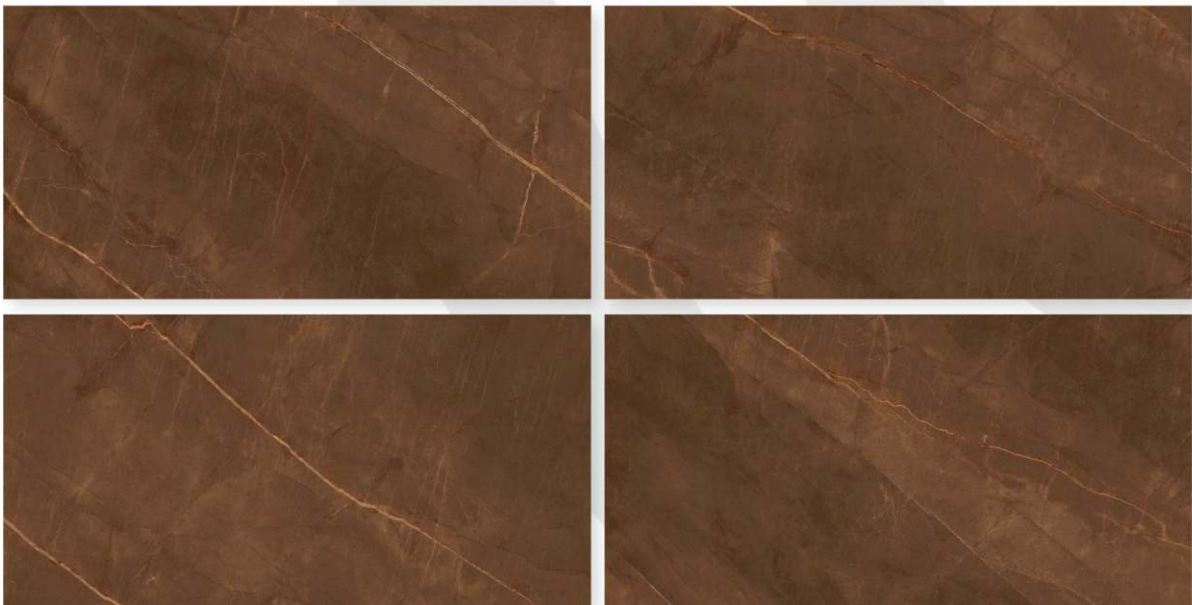

ARMANI BRONZE

Size
600 X 1200 MM

Finish
High Gloss

Random
4