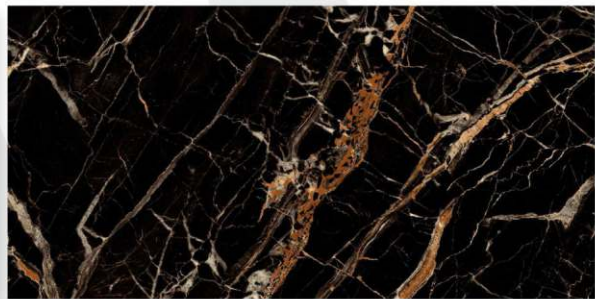

MADISON BLACK

Size
600 X 1200 MM

Finish
High Gloss

Random
3