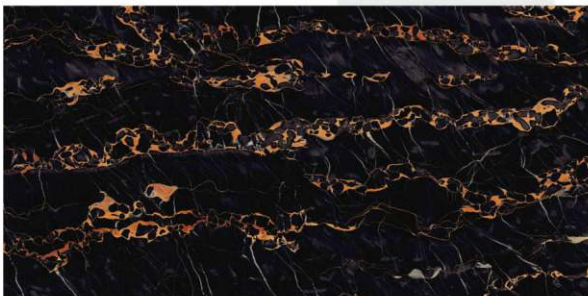

GOLDEN PORTARO

Size
600 X 1200 MM

Finish
High Gloss

Random
5