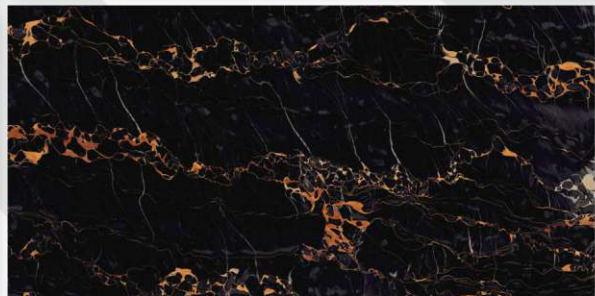

GOLDEN PORTARO

Size
600 X 1200 MM

Finish
High Gloss

Random
5