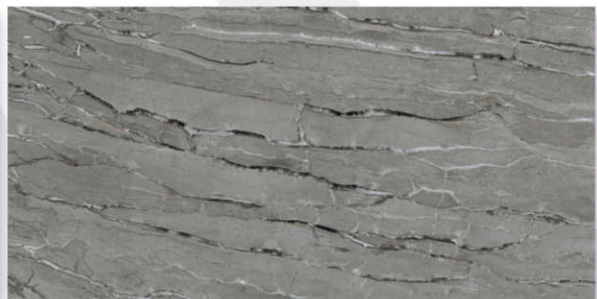

LINEAR GREY

Size
600 X 1200 MM

Finish
Glossy

Random
5