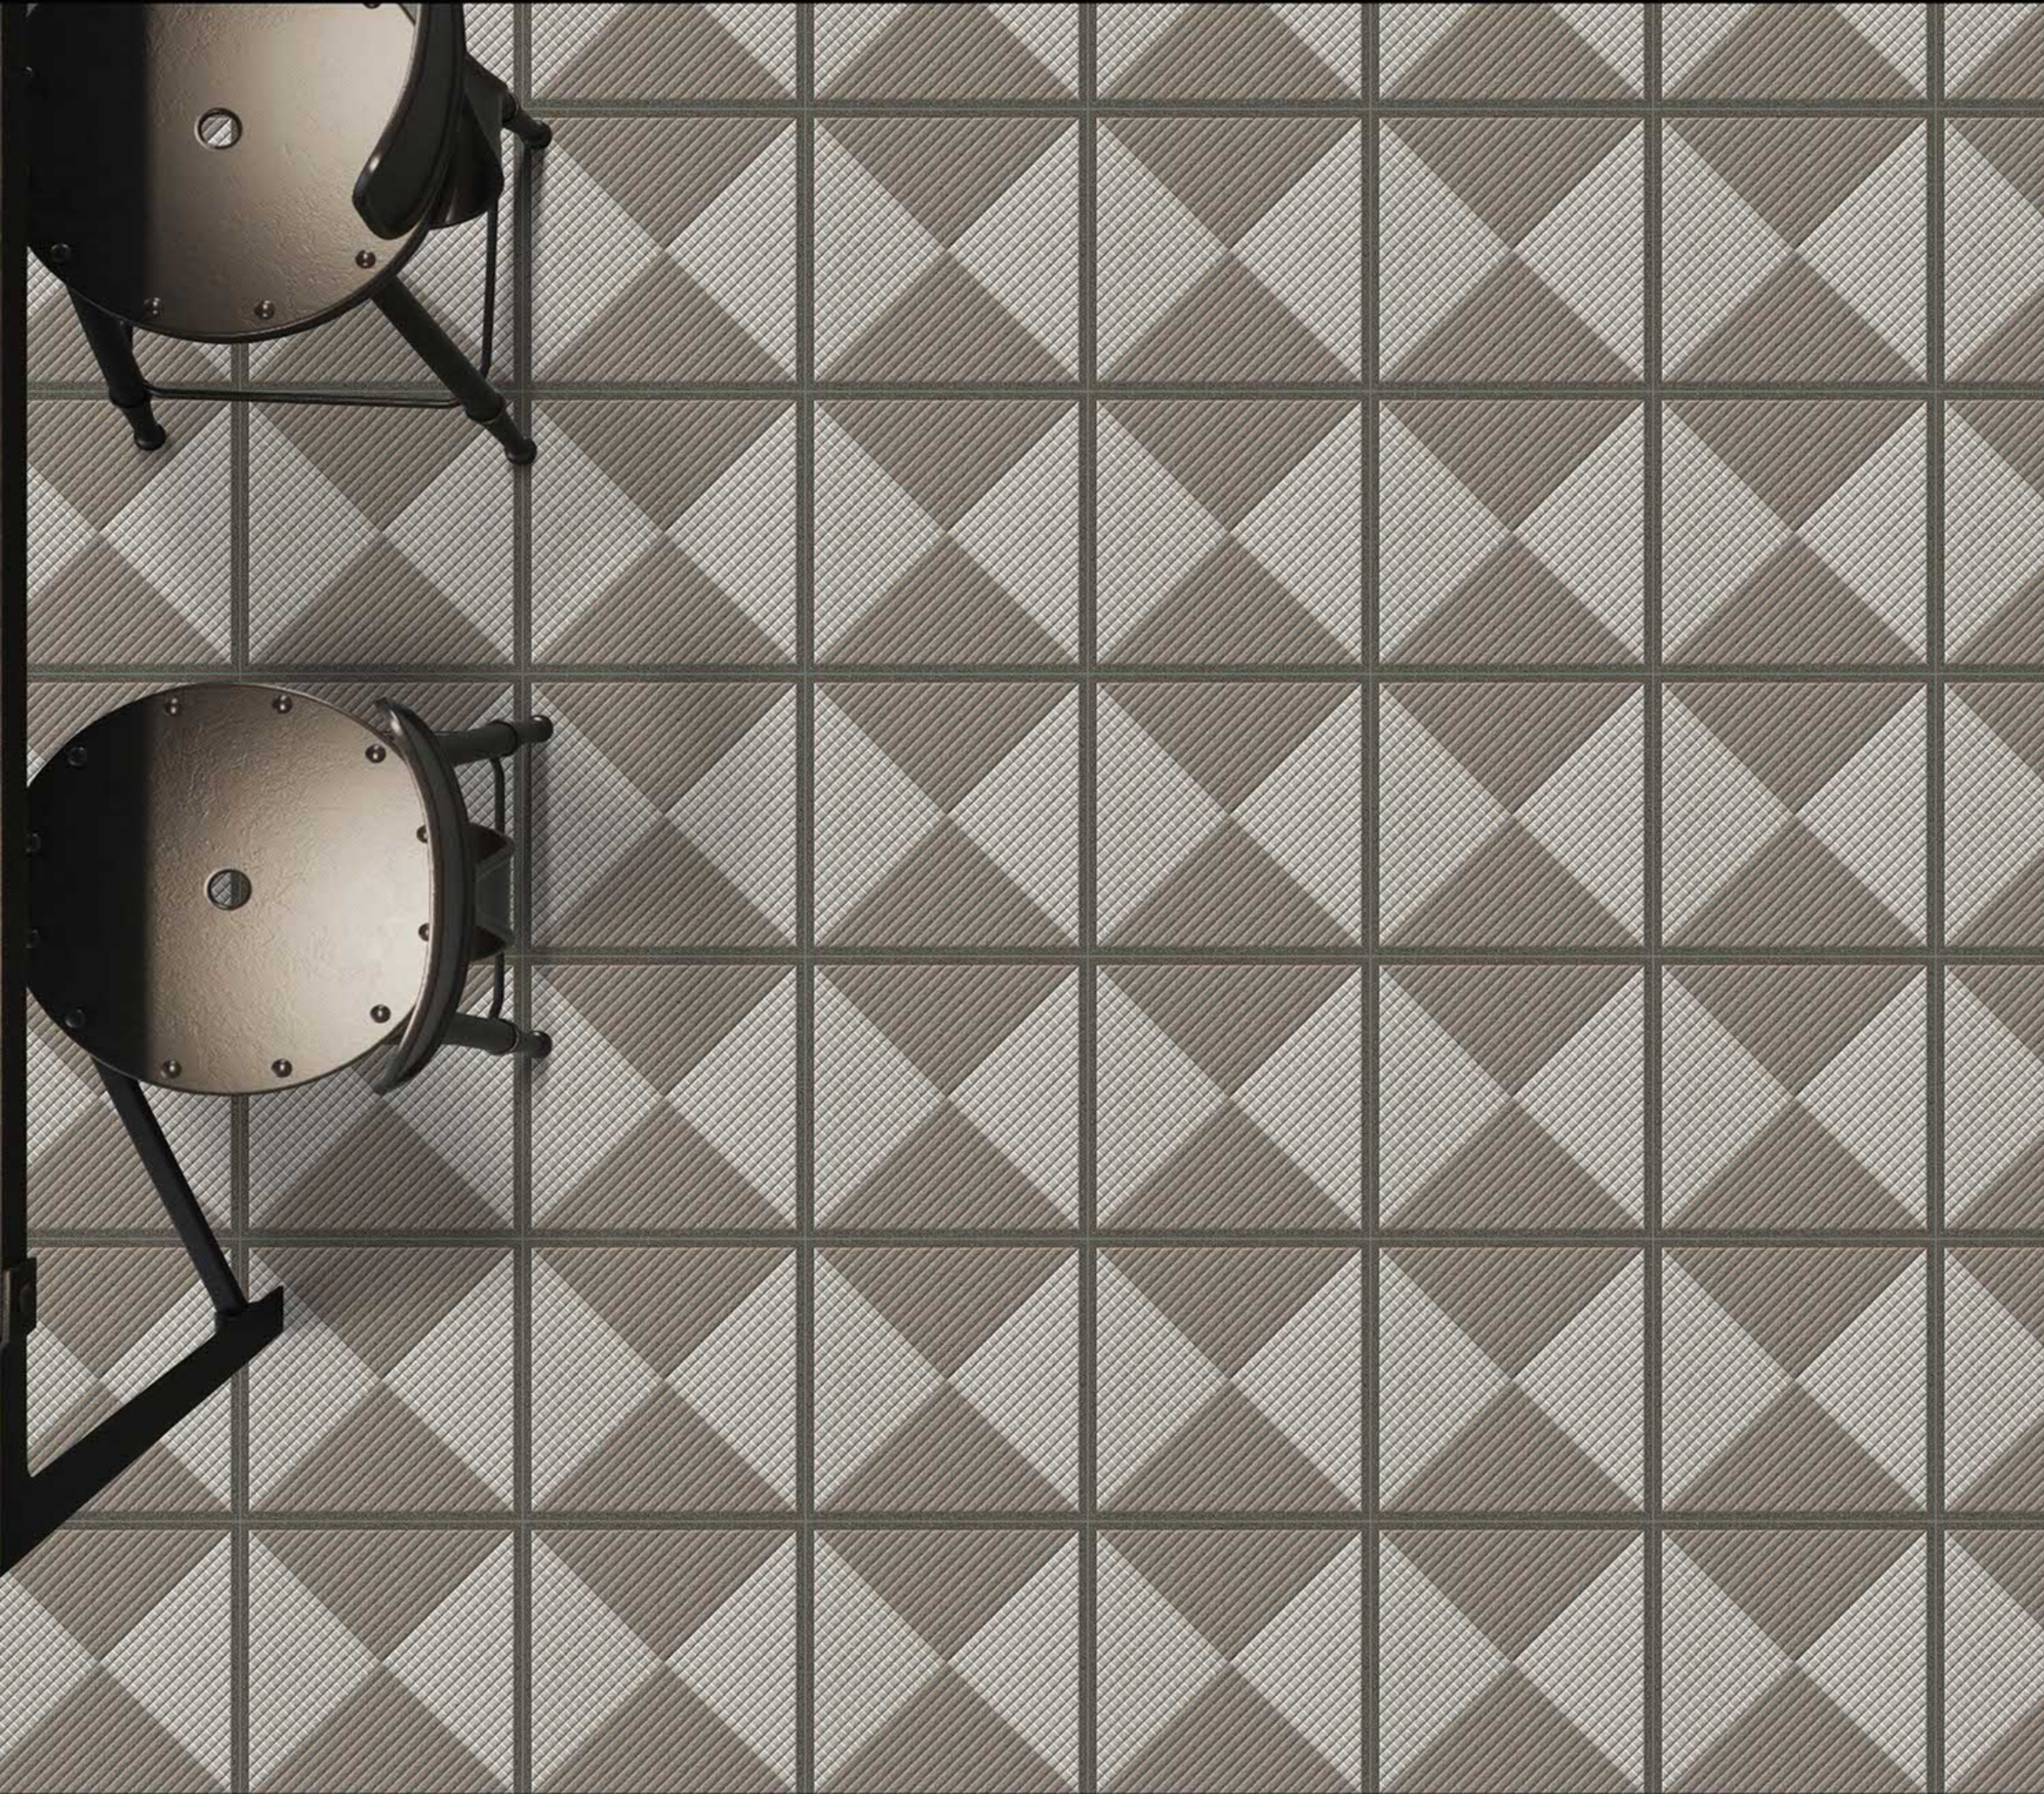

CROMA
C E R A M I C

9138

LINEA PUNCH

DIGITAL VITRIFIED PARKING TILES

400x400 mm

12 mm
THICKNESS