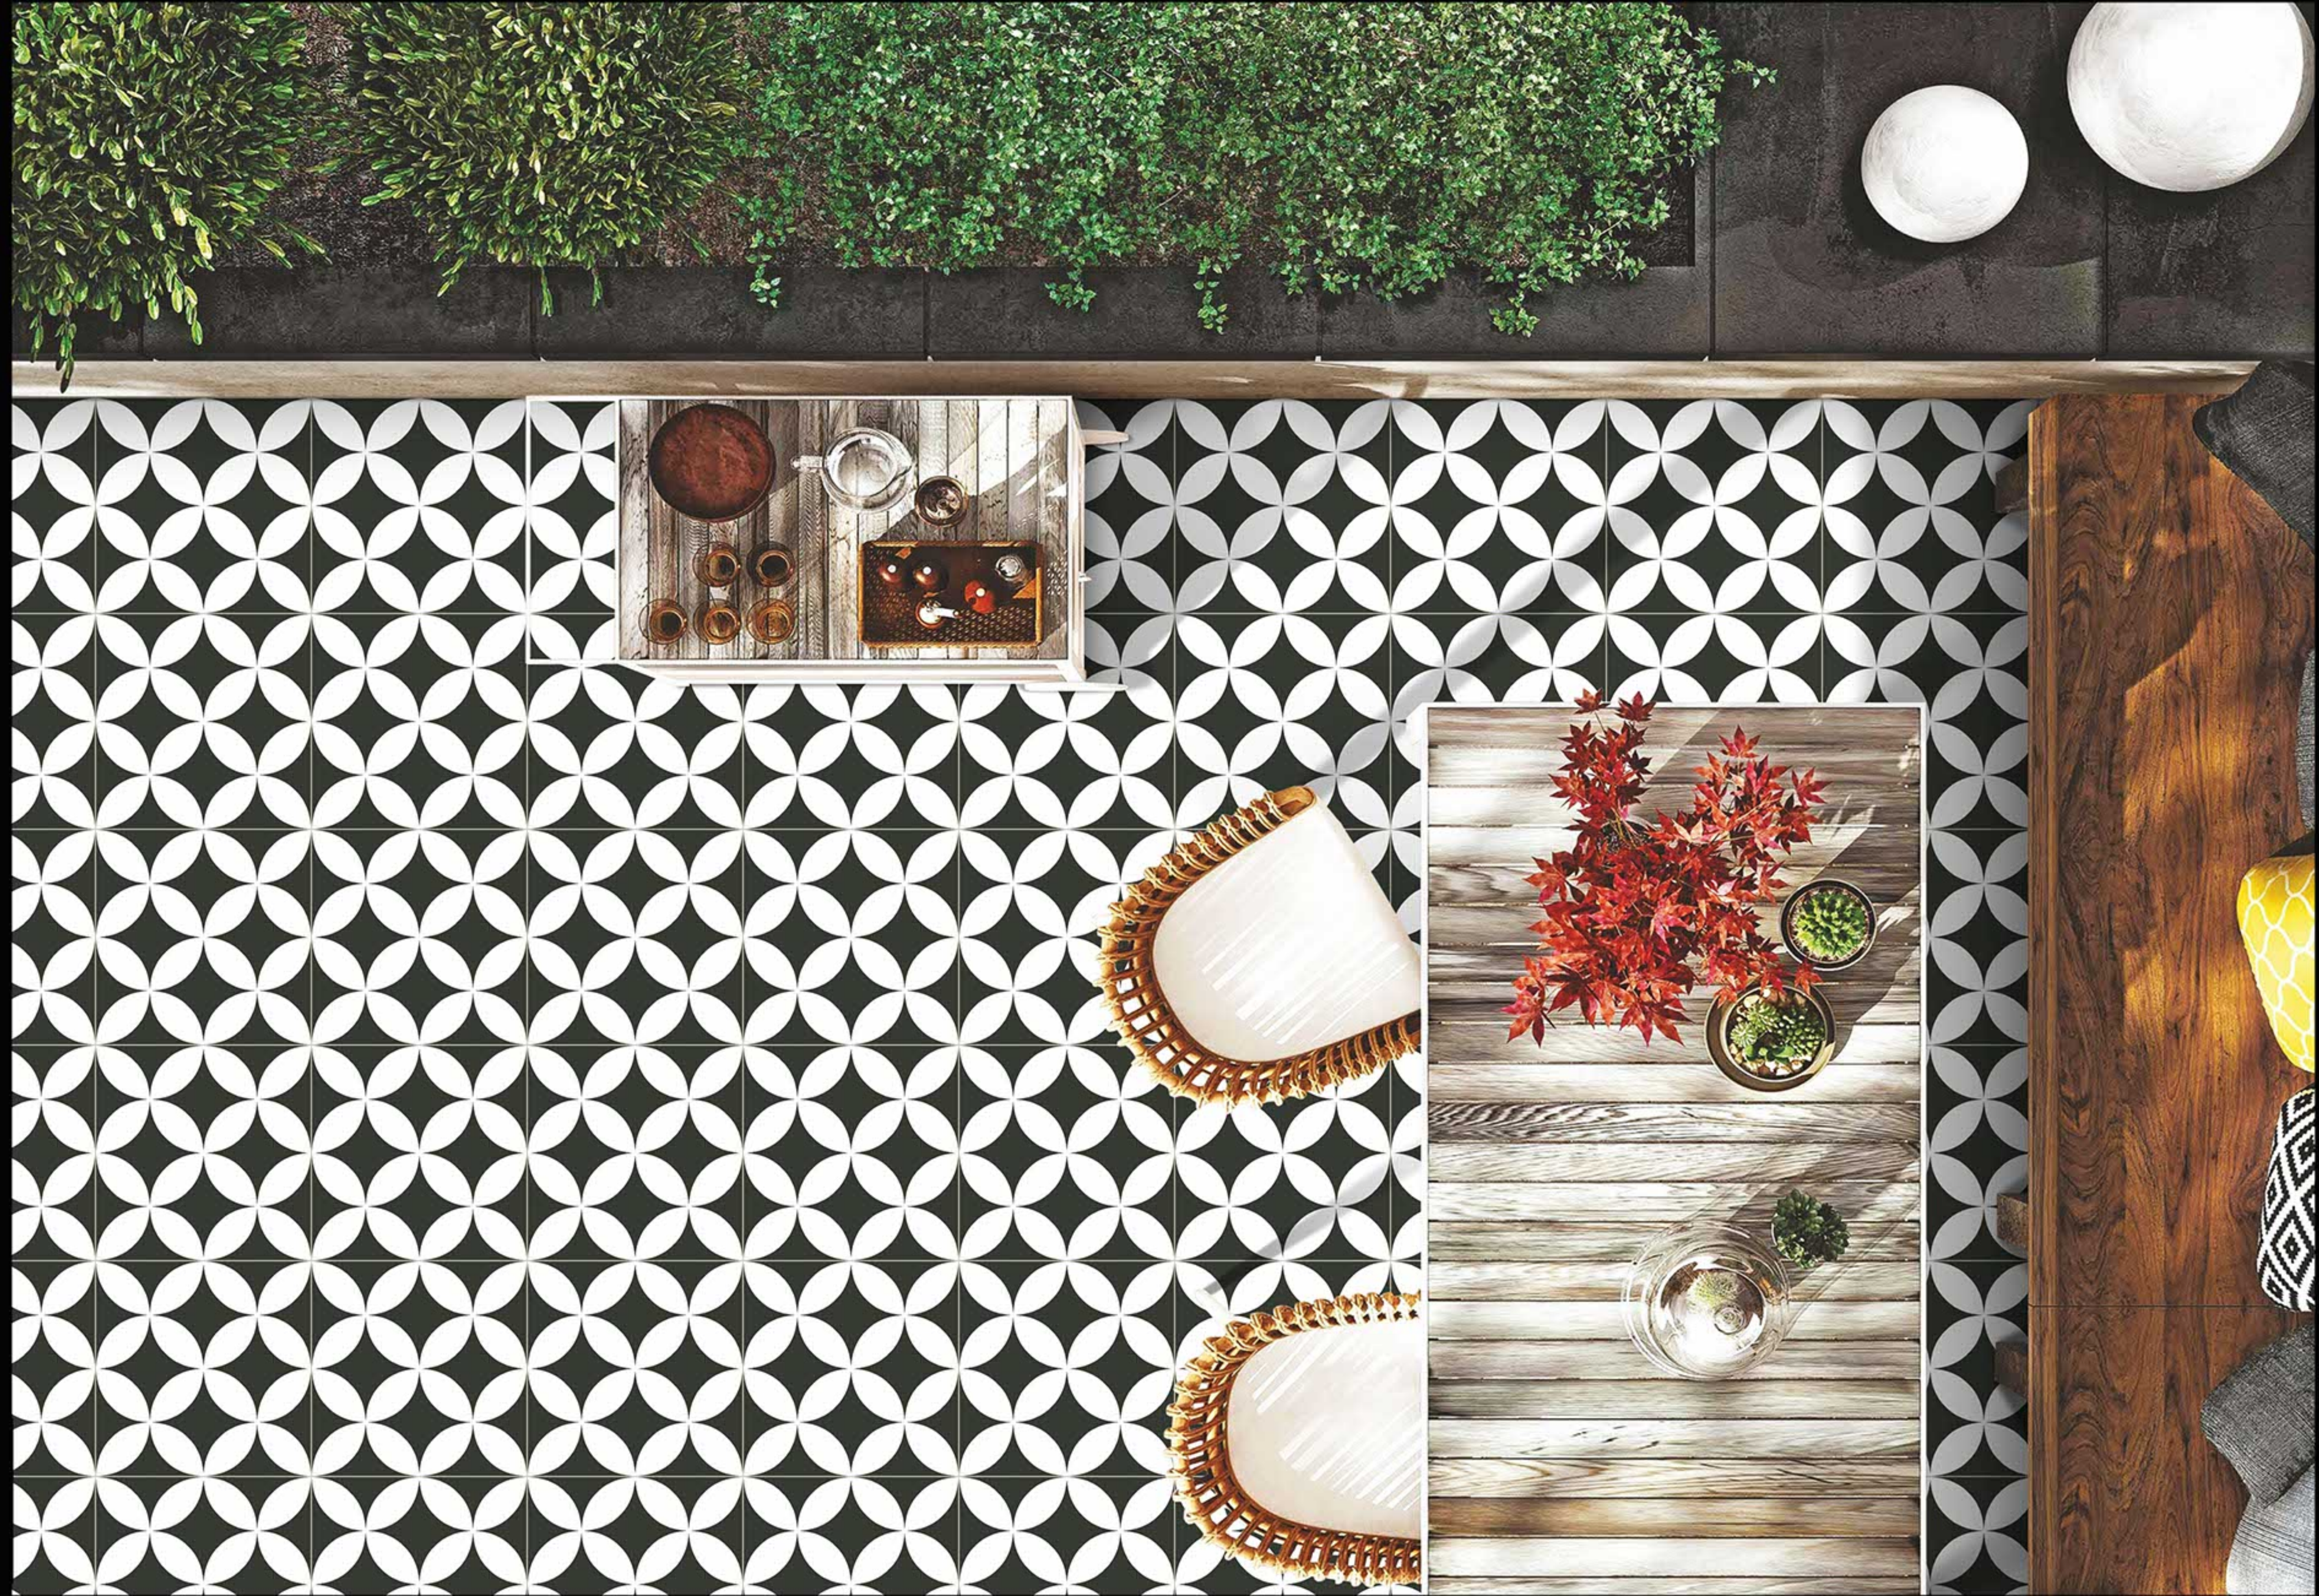

CROMA
C E R A M I C

M-167

PLAIN PUNCH

DIGITAL VITRIFIED PARKING TILES

400x400 MM

12 MM
THICKNESS