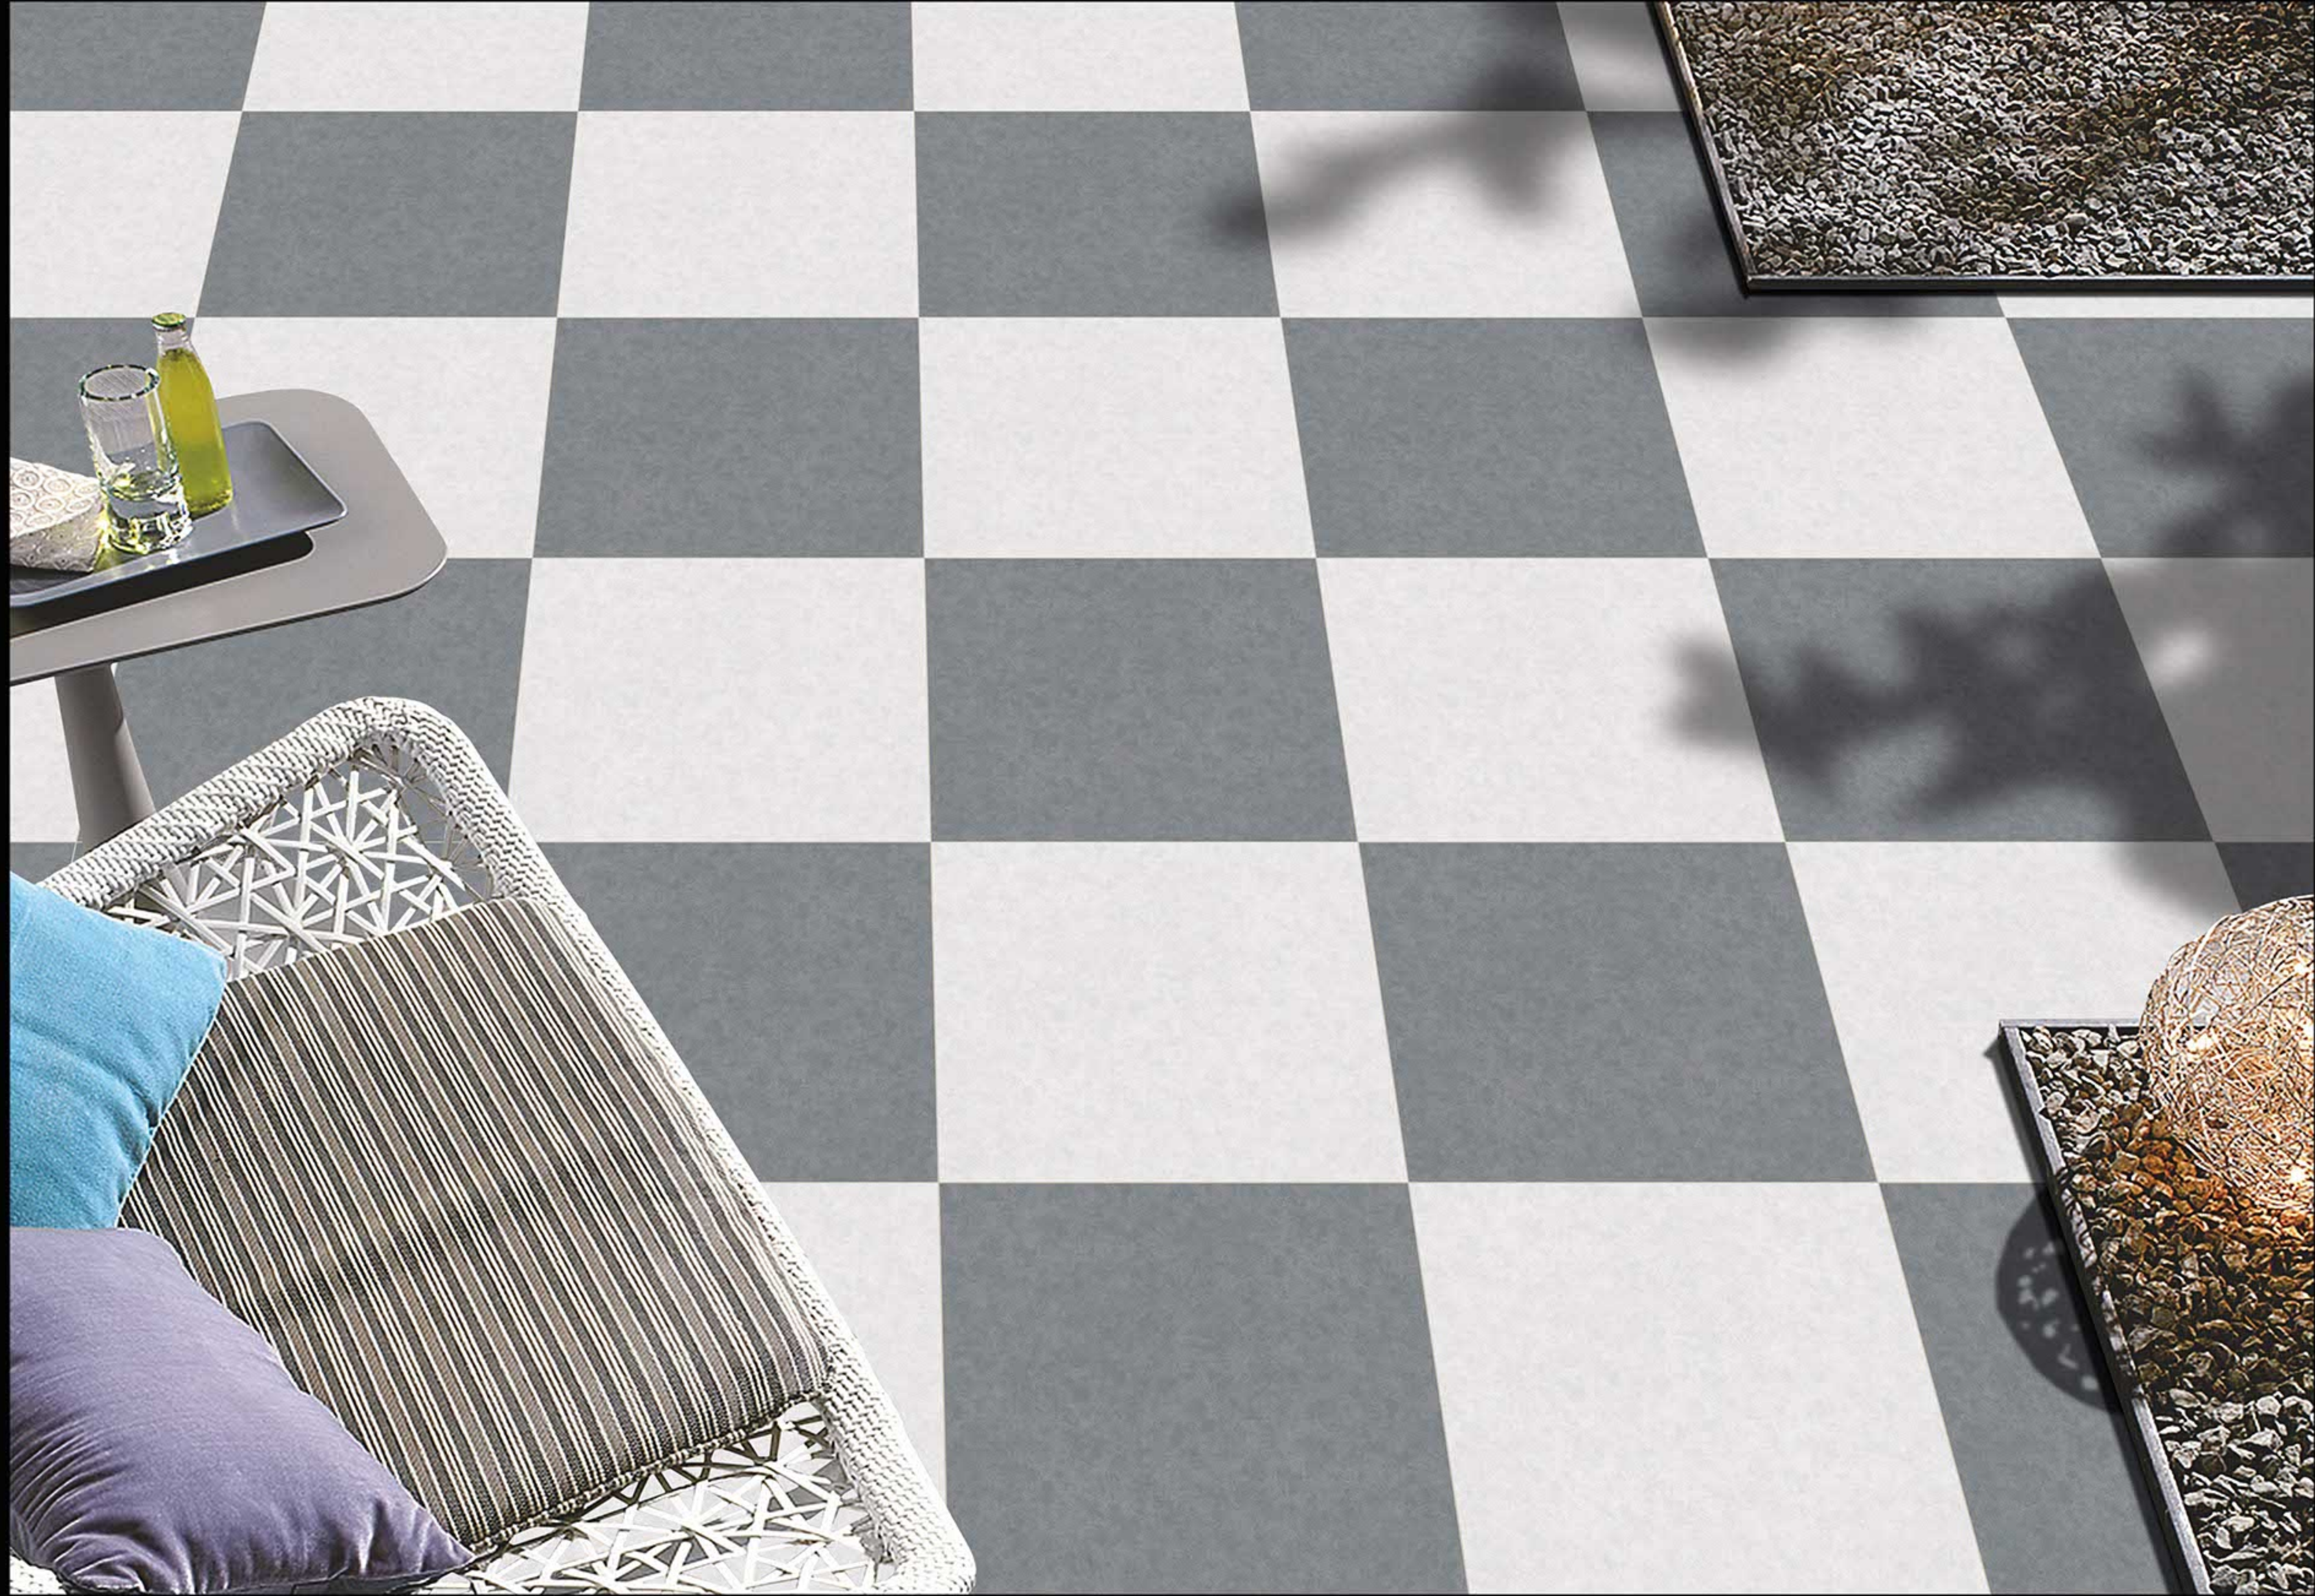

CROMA
C E R A M I C

PLAIN PUNCH

DIGITAL VITRIFIED PARKING TILES

400x400 MM

12MM
THICKNESS