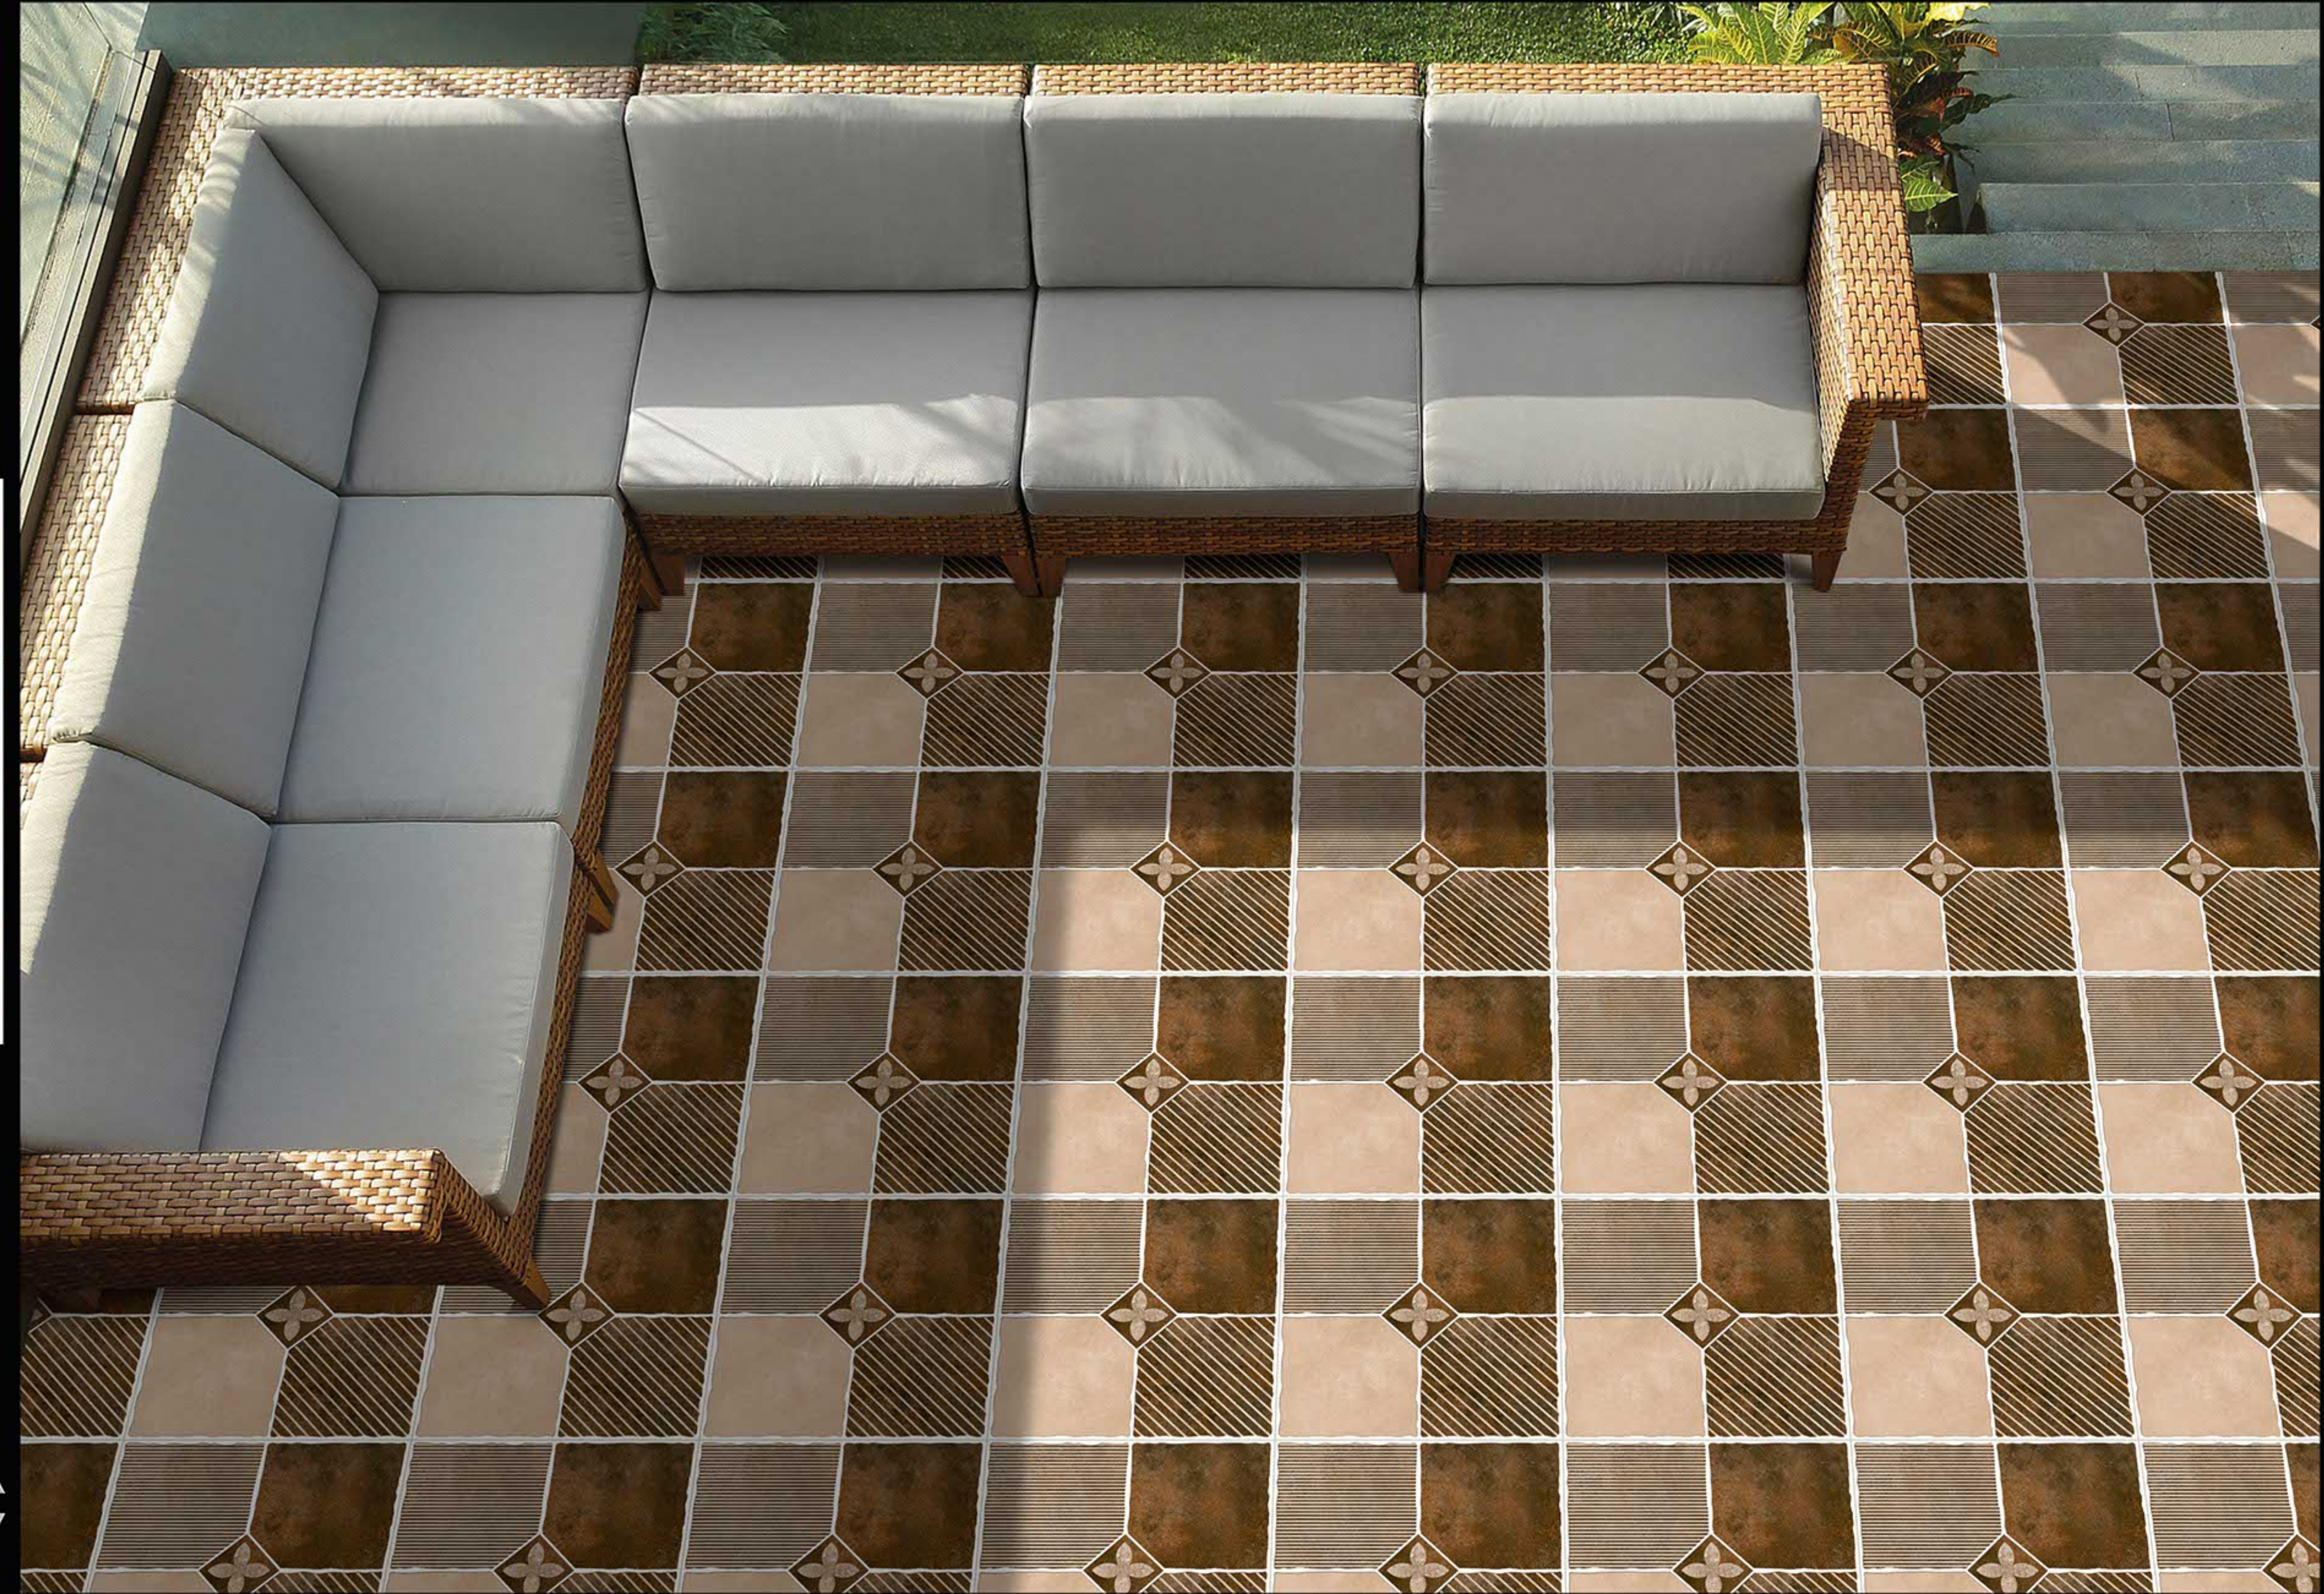

12 mm
THICKNESS

CROMA
C E R A M I C

9140

LINEA PUNCH

DIGITAL VITRIFIED PARKING TILES

400x400 MM

12 MM
THICKNESS

CROMA
C E R A M I C