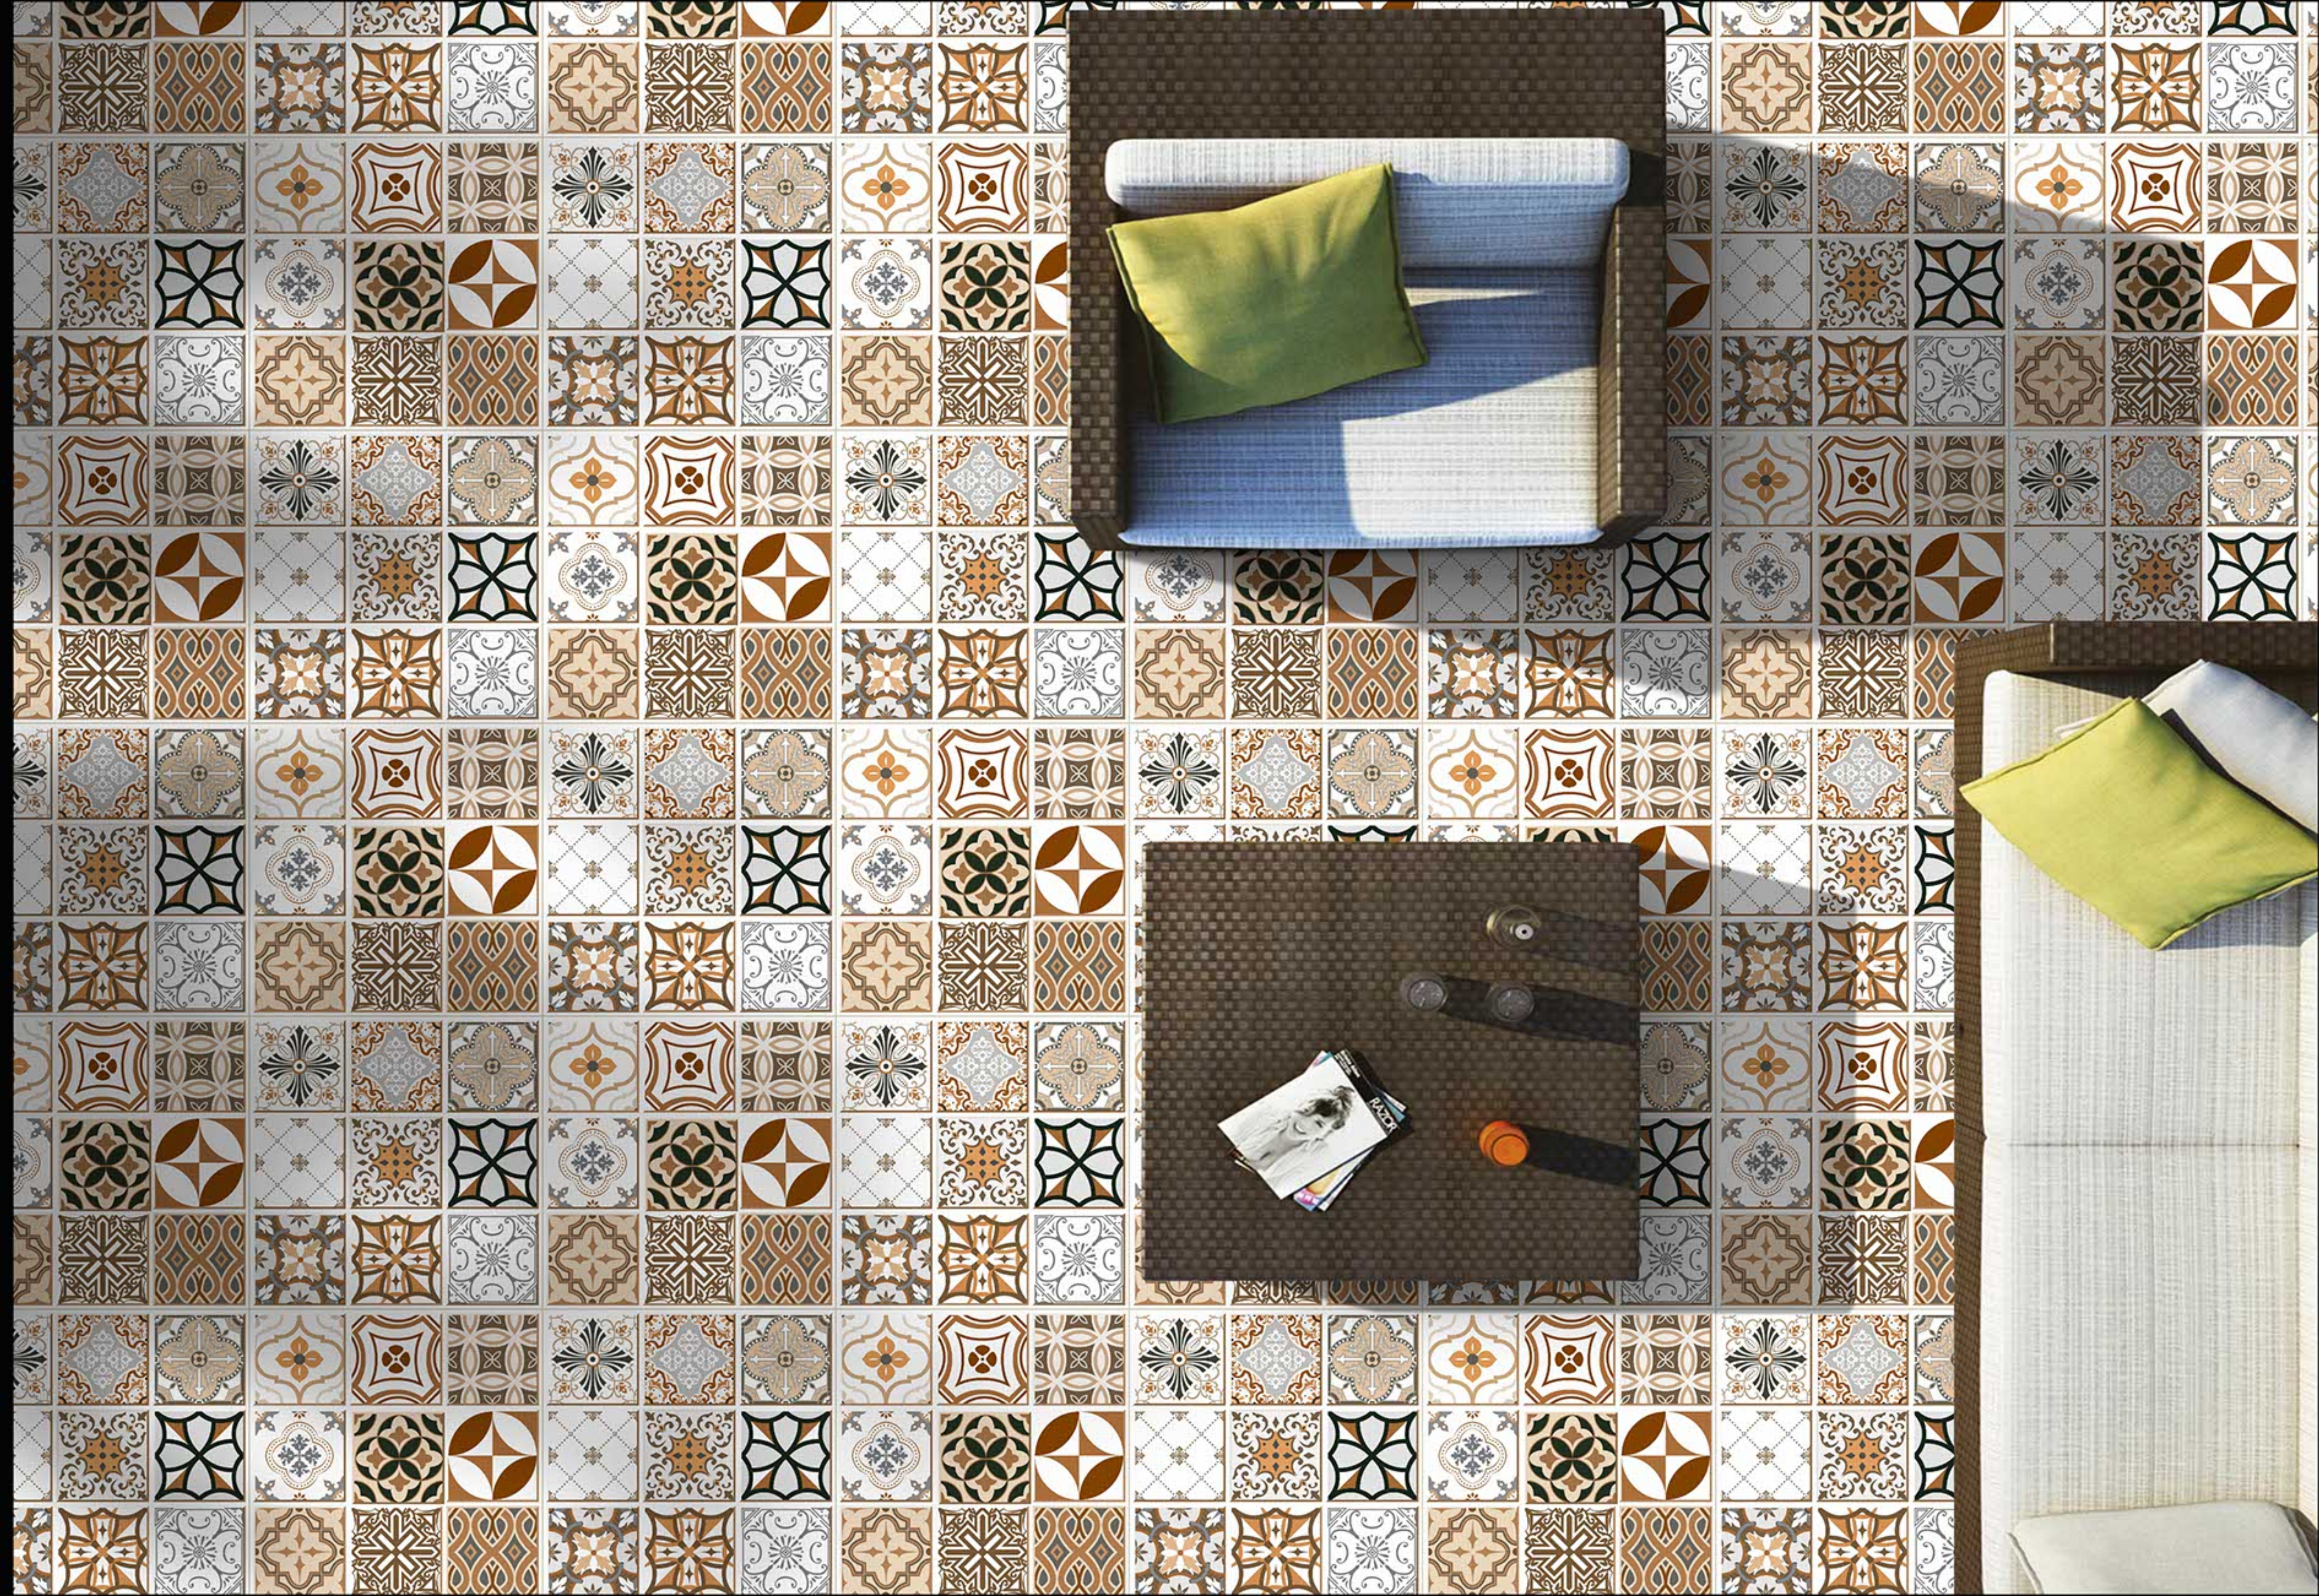

CROMA
C E R A M I C

PLAIN PUNCH

DIGITAL VITRIFIED PARKING TILES

400x400 MM

12 MM
THICKNESS