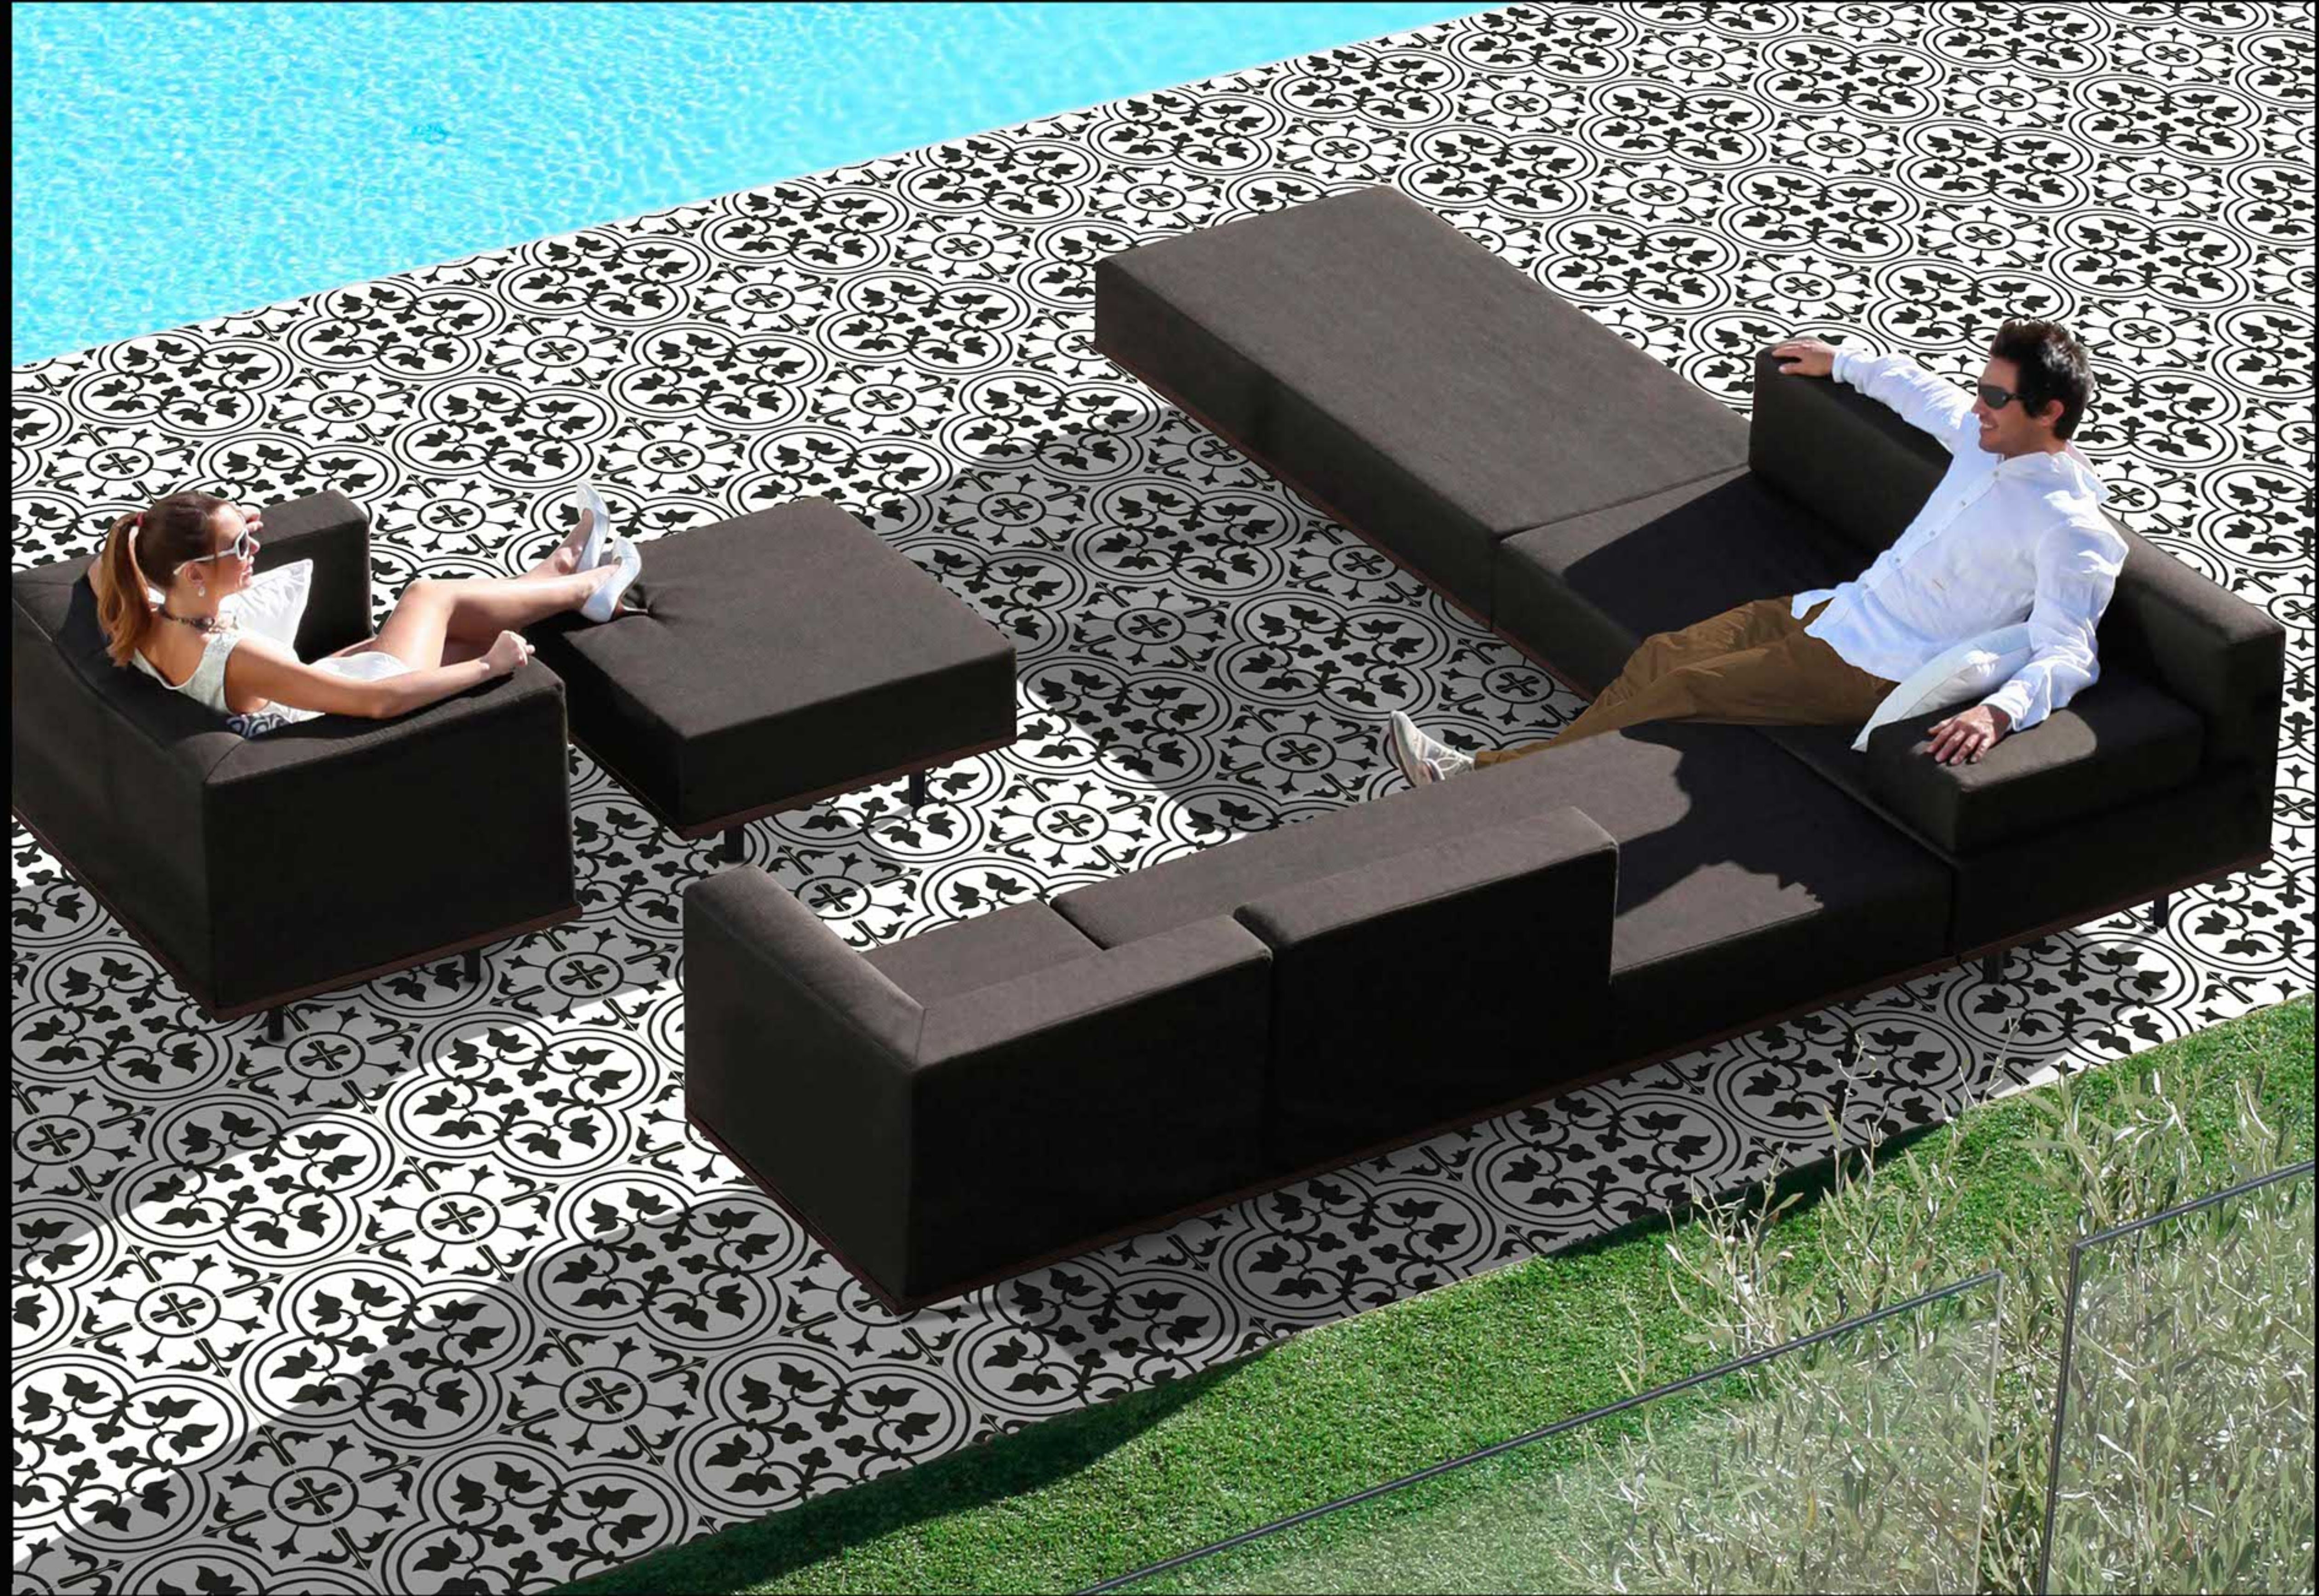

CROMA
C E R A M I C

M-169

PLAIN PUNCH

DIGITAL VITRIFIED PARKING TILES

400x400 MM

12 MM
THICKNESS