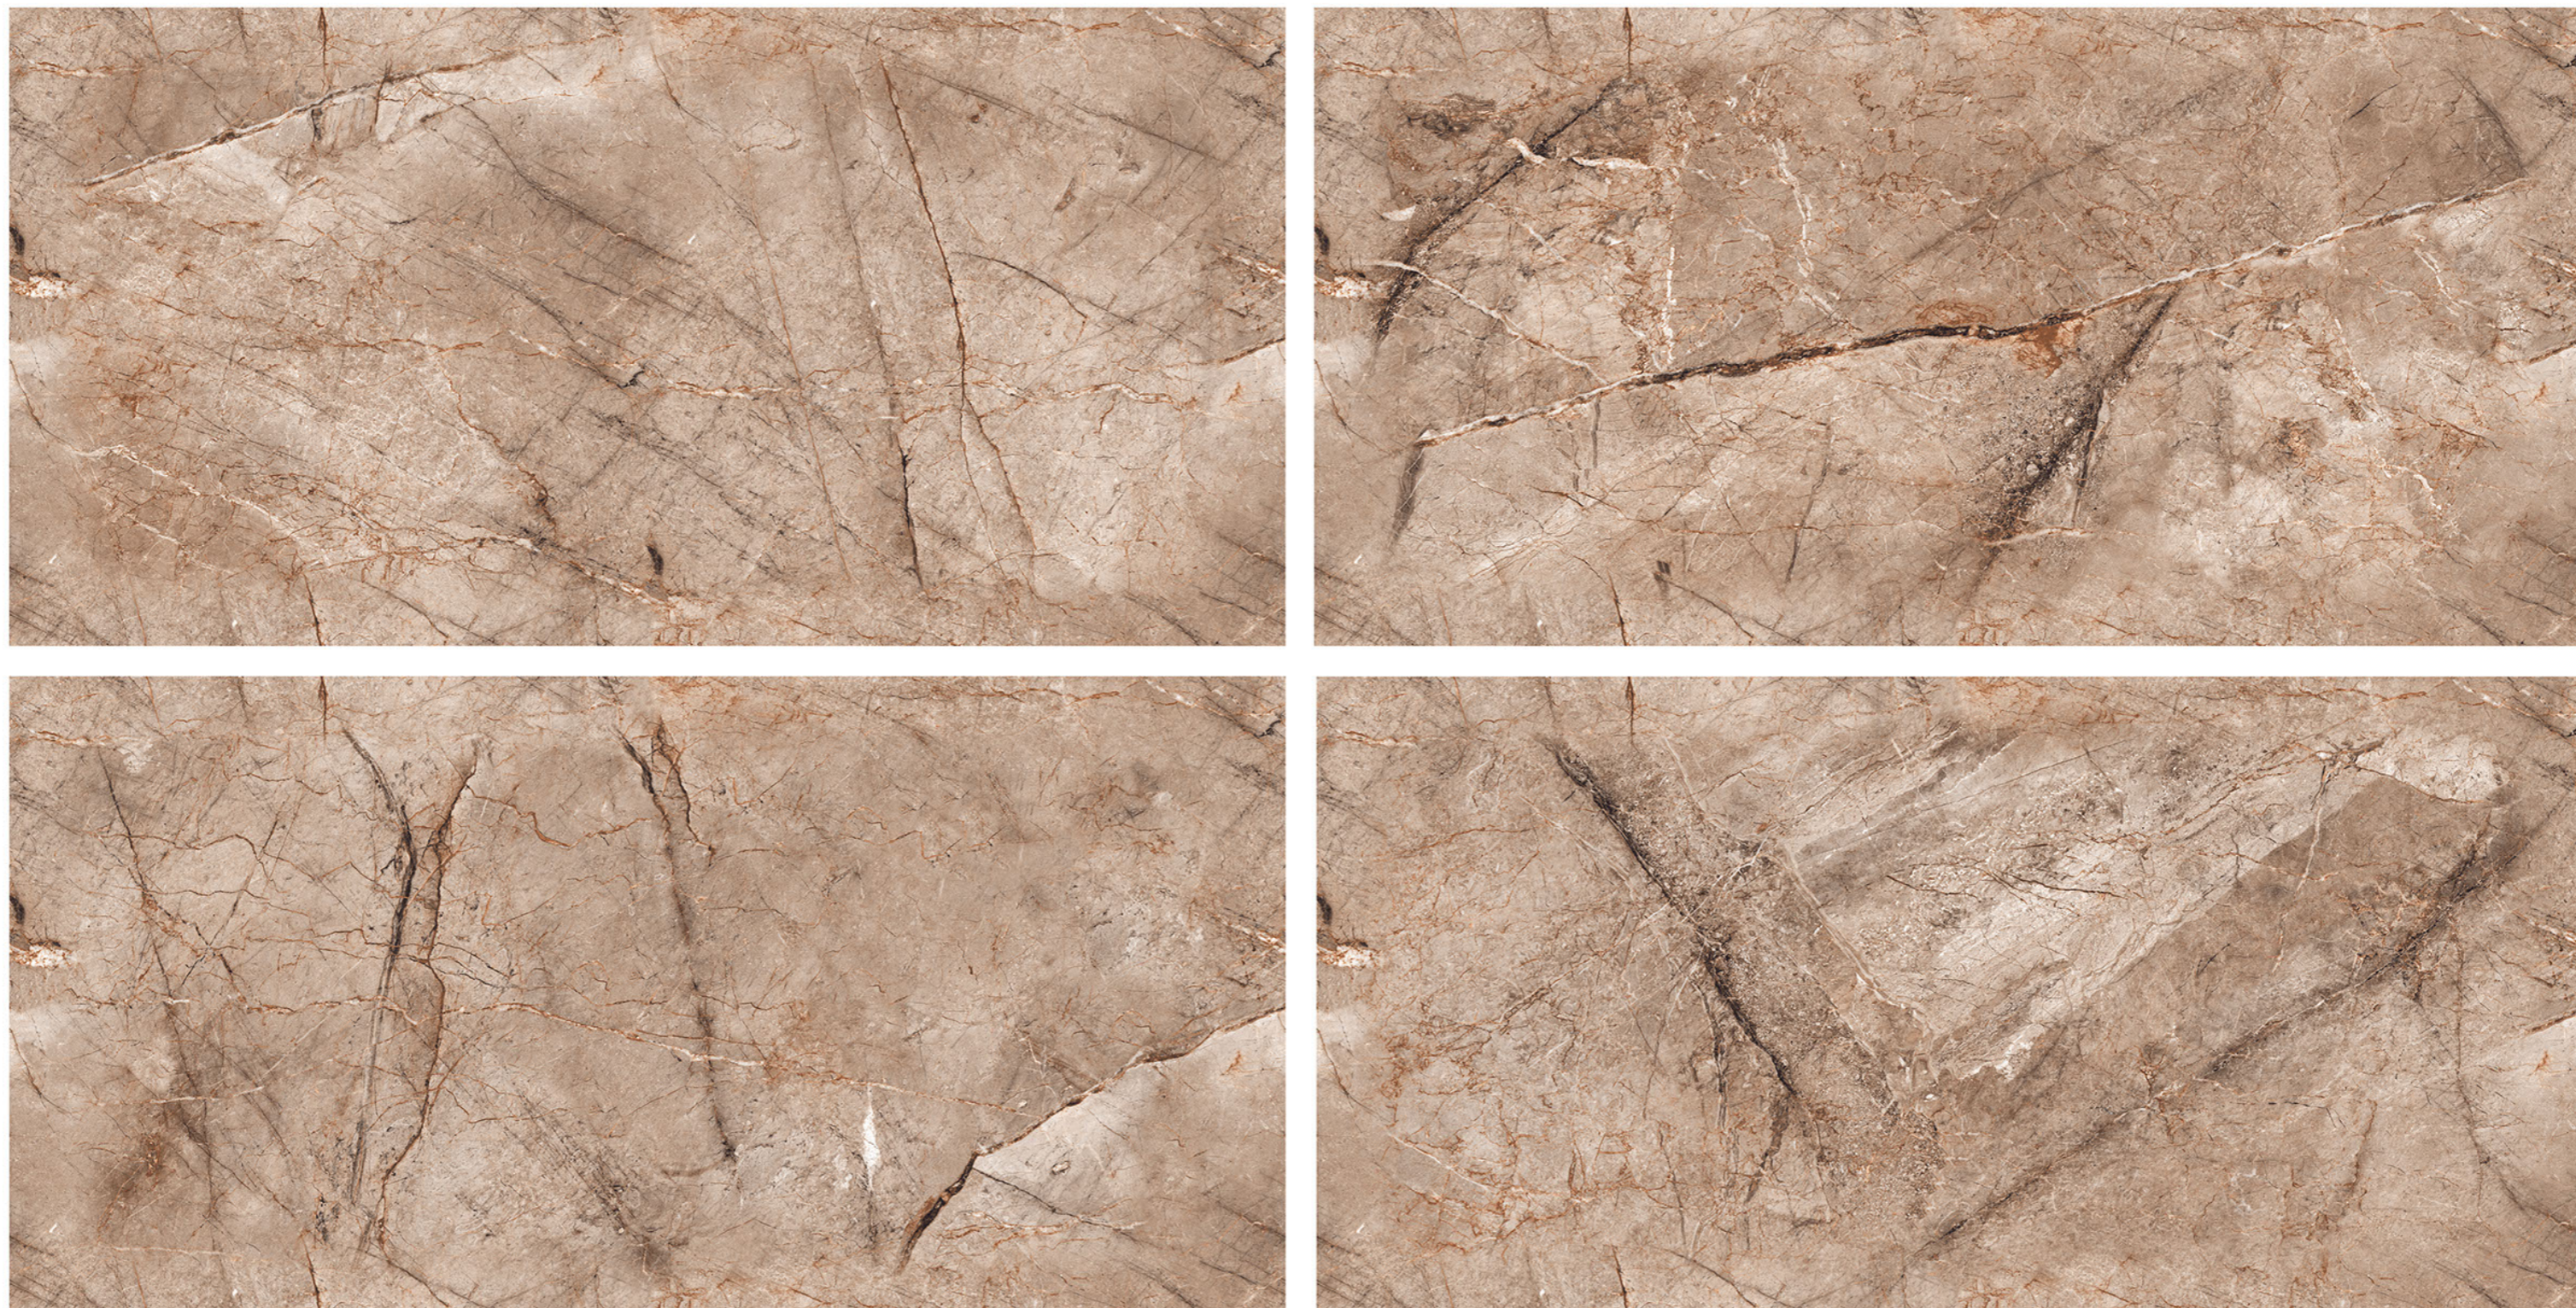

Easy to
Clean

Eco
Friendly

High
Durability

Maintenance
Free

Acid
Resistance

Dimensional
Stability

GLOSSY
600x1200mm

LEROX BROWN