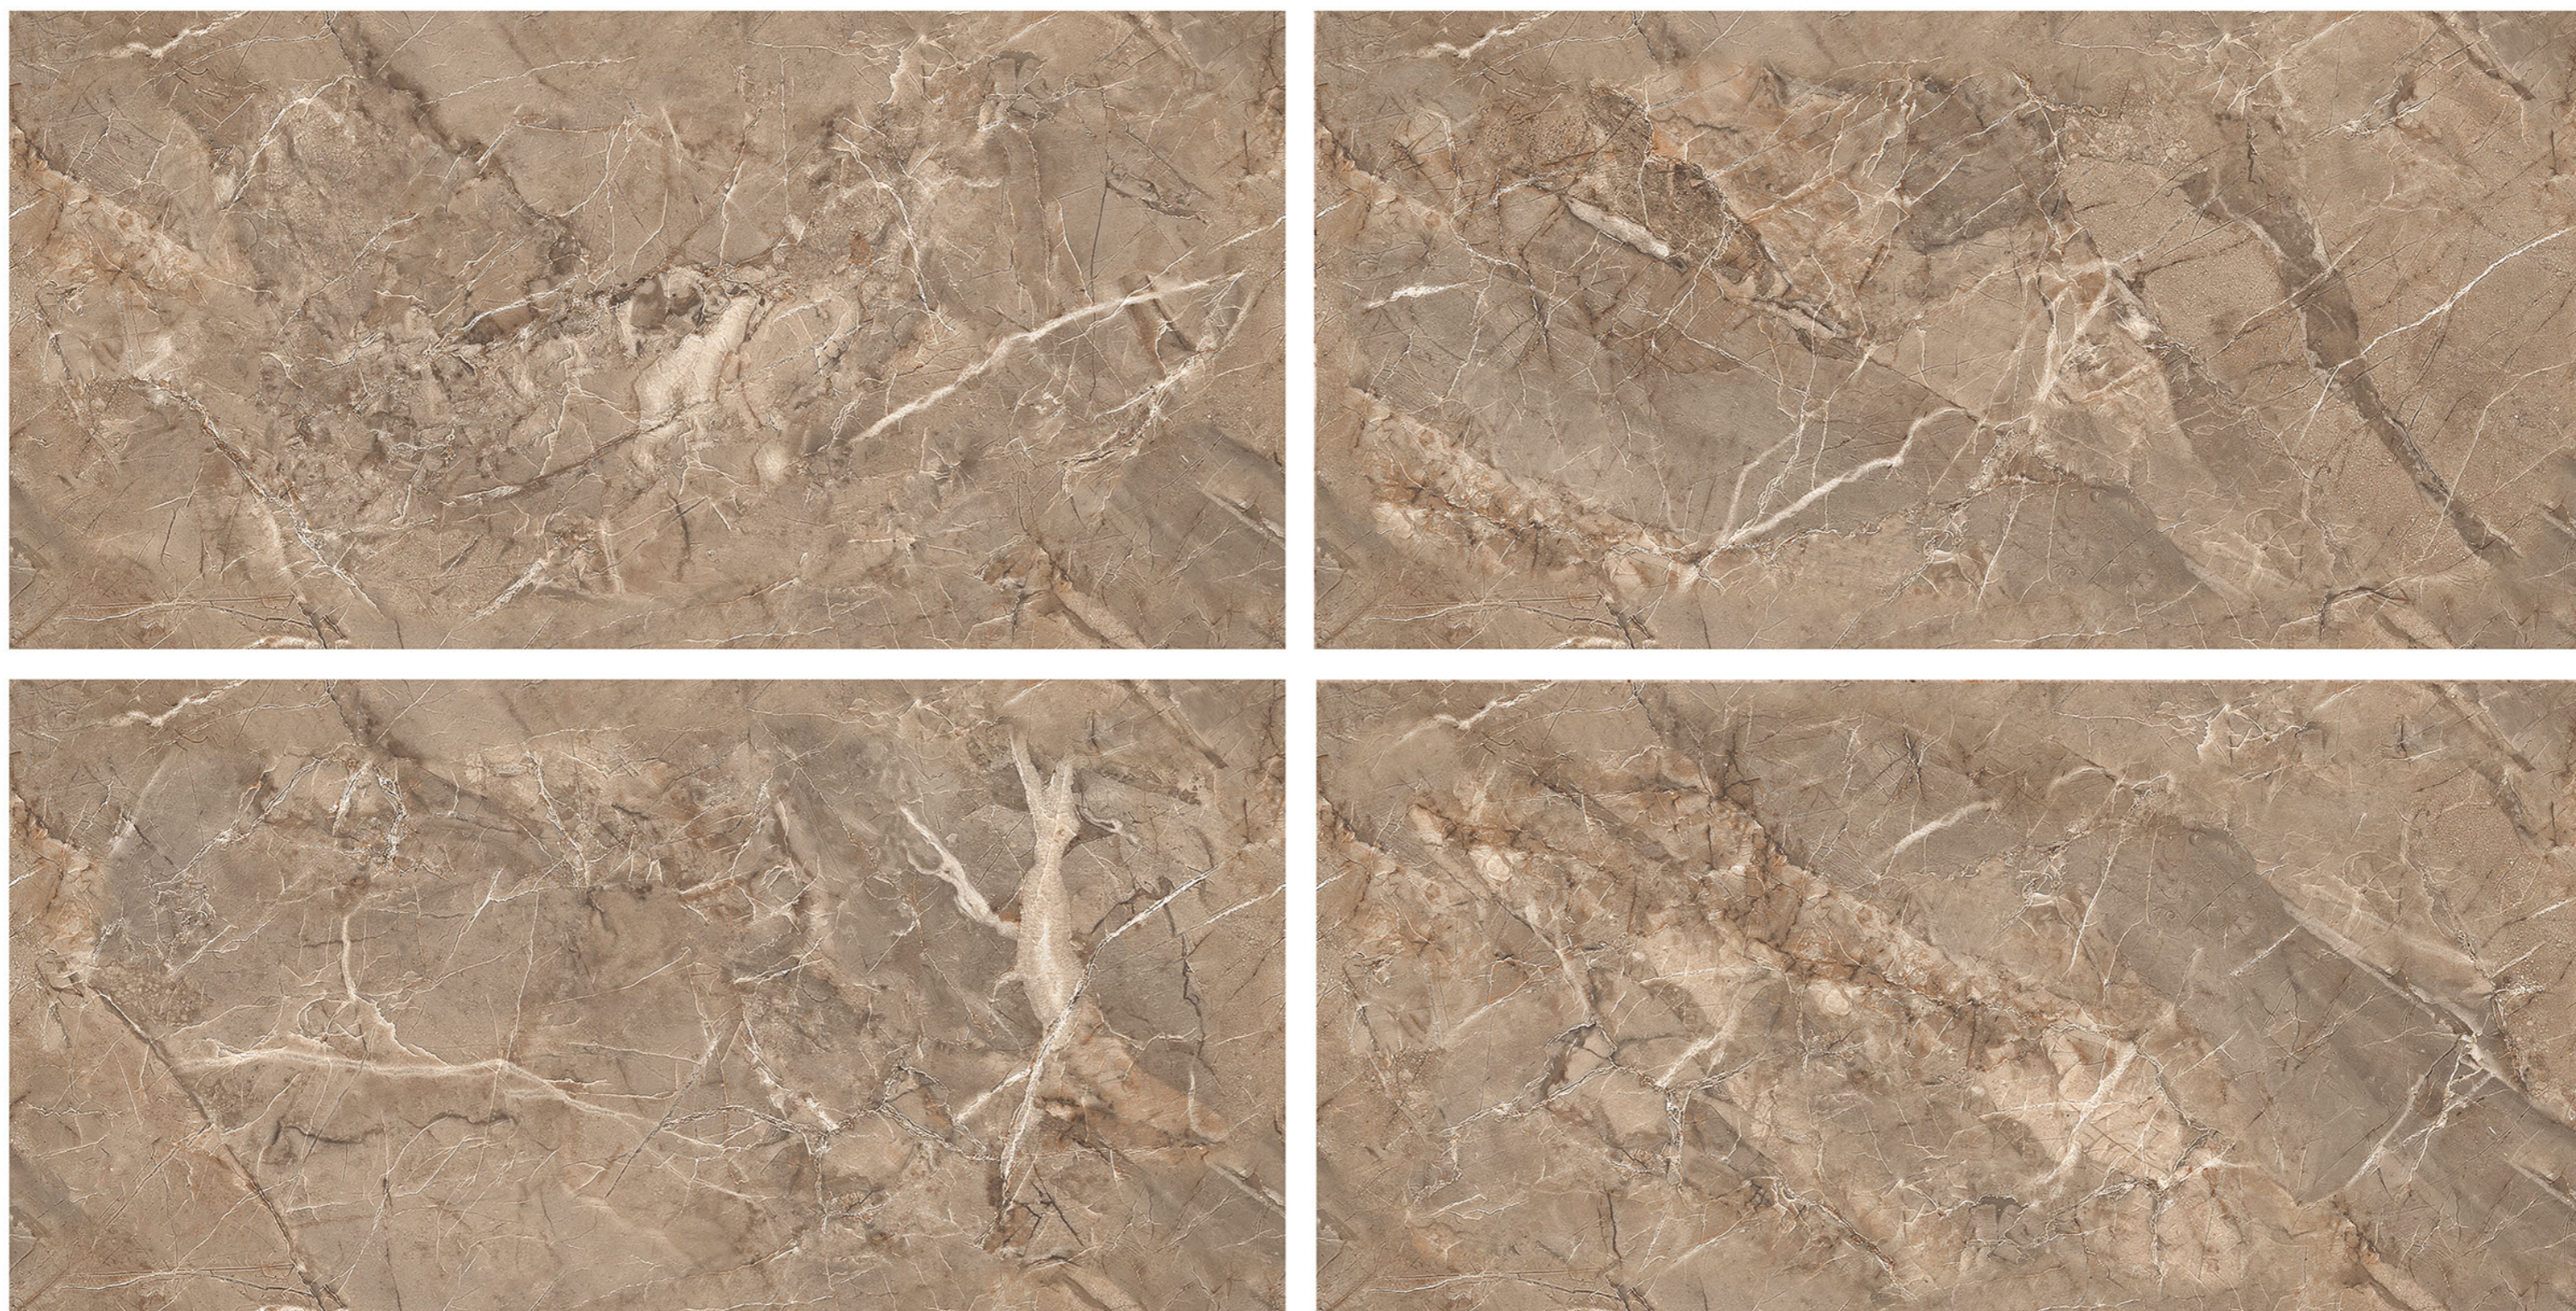

GLOSSY
600x1200mm

EAGLE BROWN

RANDOM

Endless

Stain Resistance

Slip Resistance

Easy to Clean

Eco Friendly