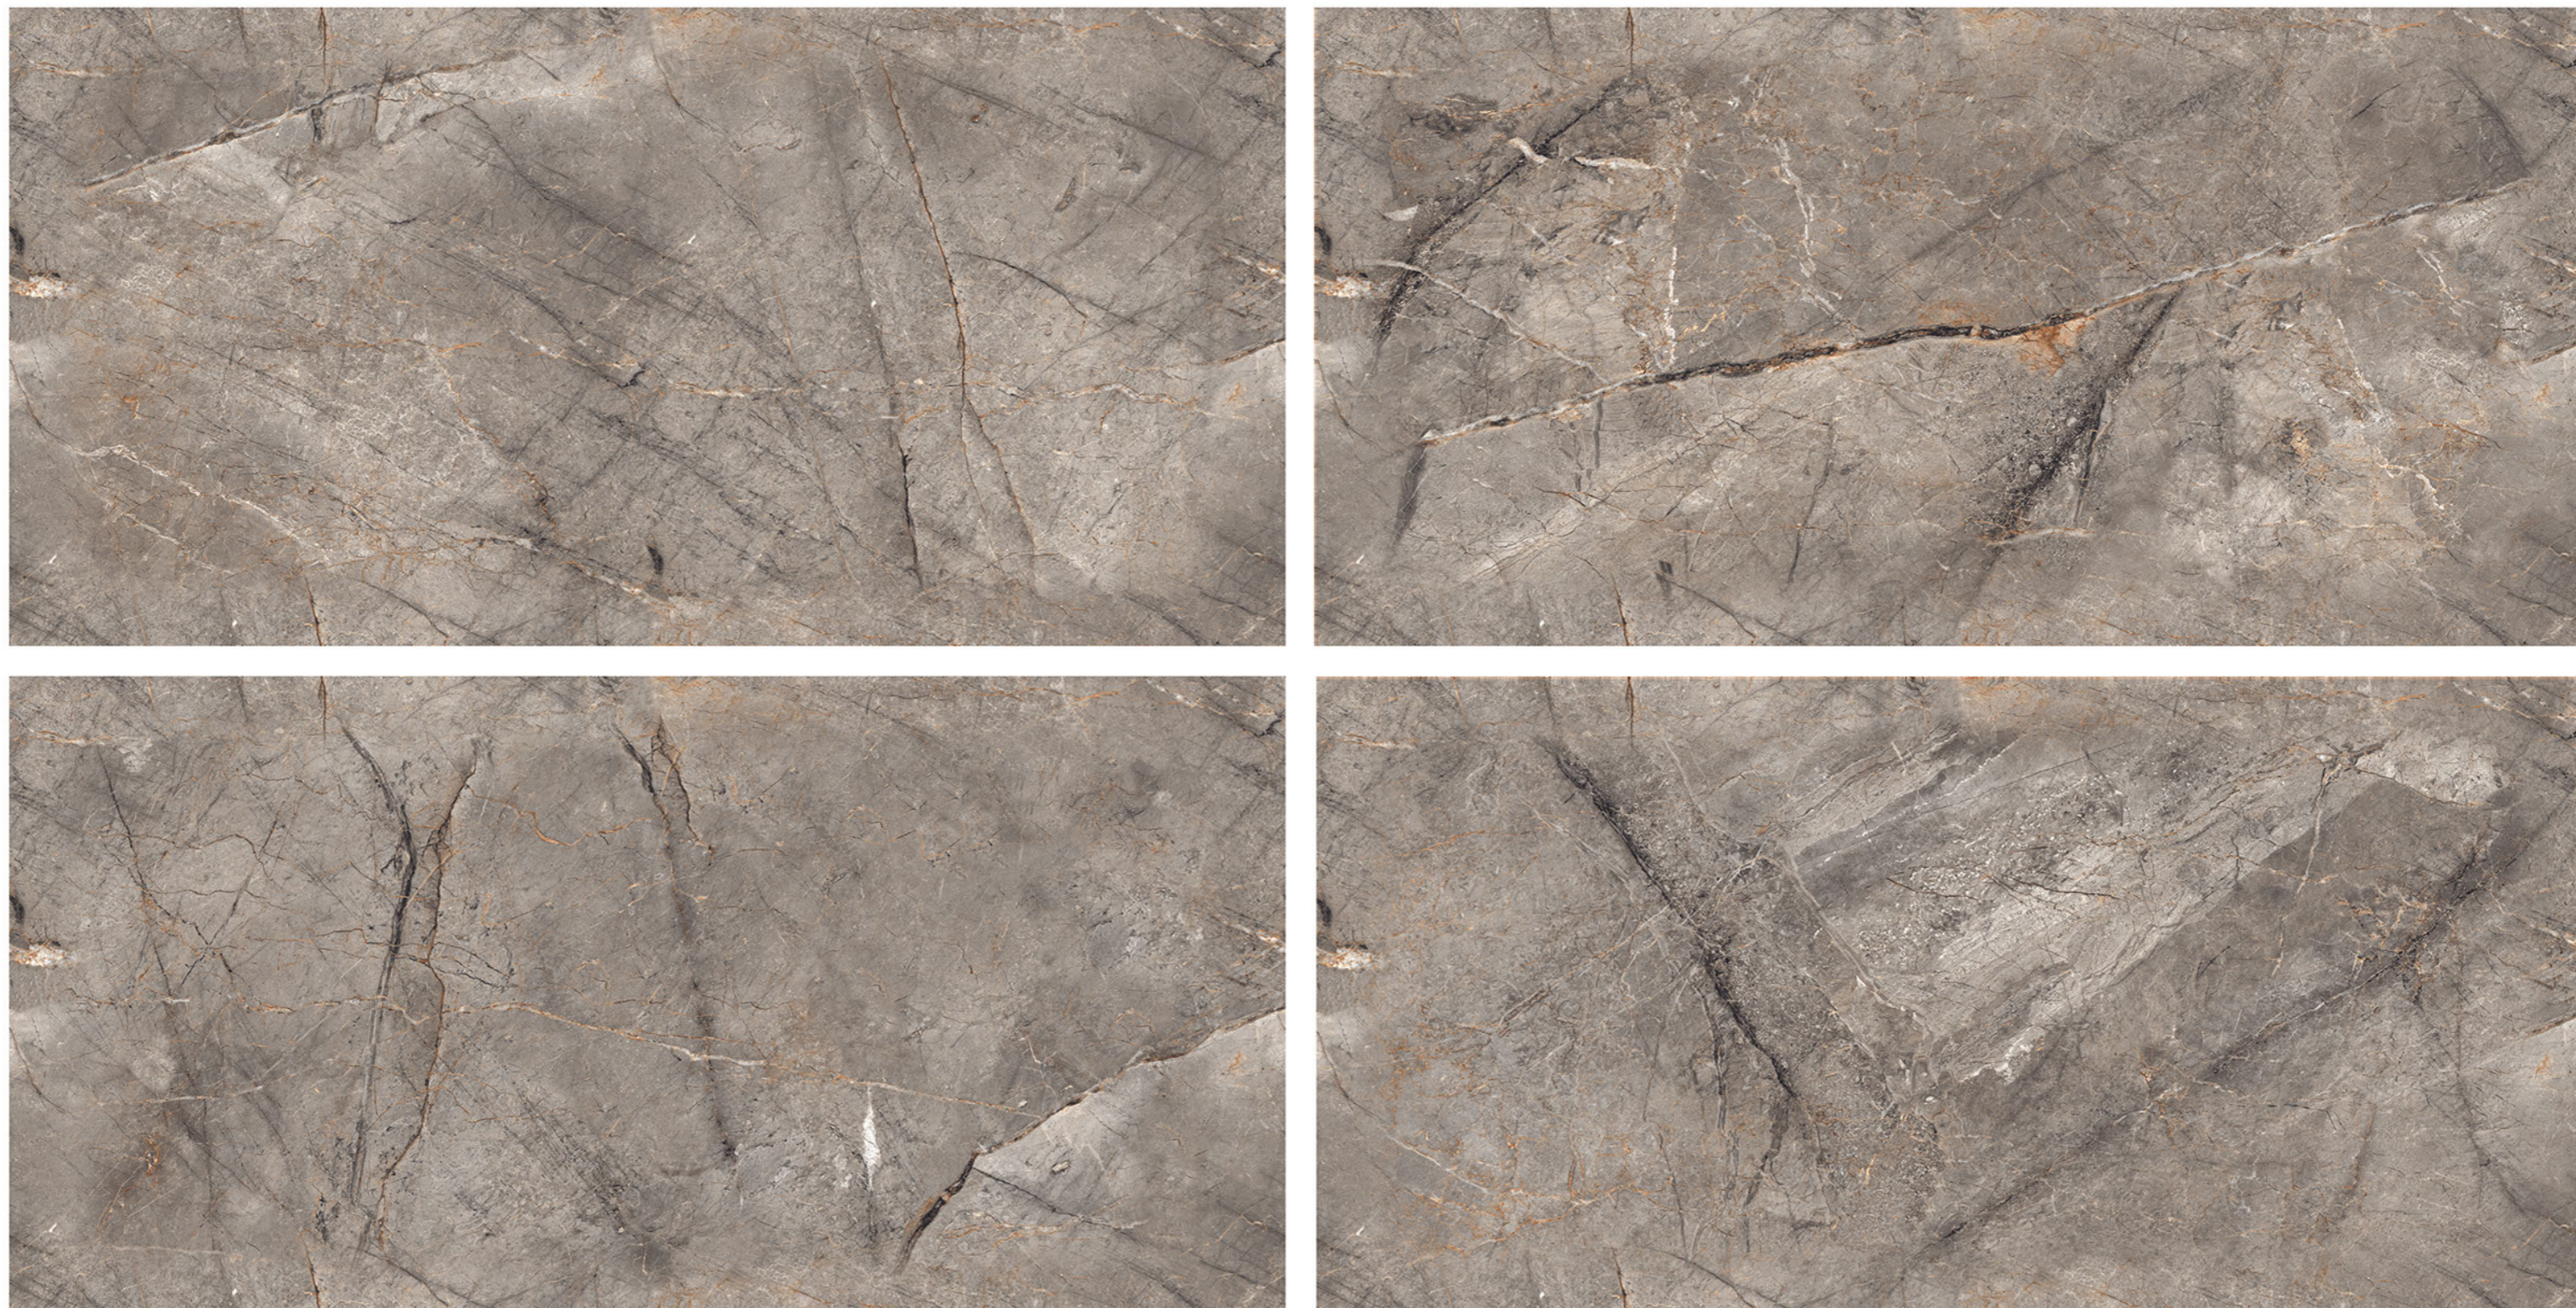

Acid Resistance

Dimensional Stability

GLOSSY
600x1200mm

LEROX DARK GREY

RANDOM

Endless

Stain Resistance

Slip Resistance