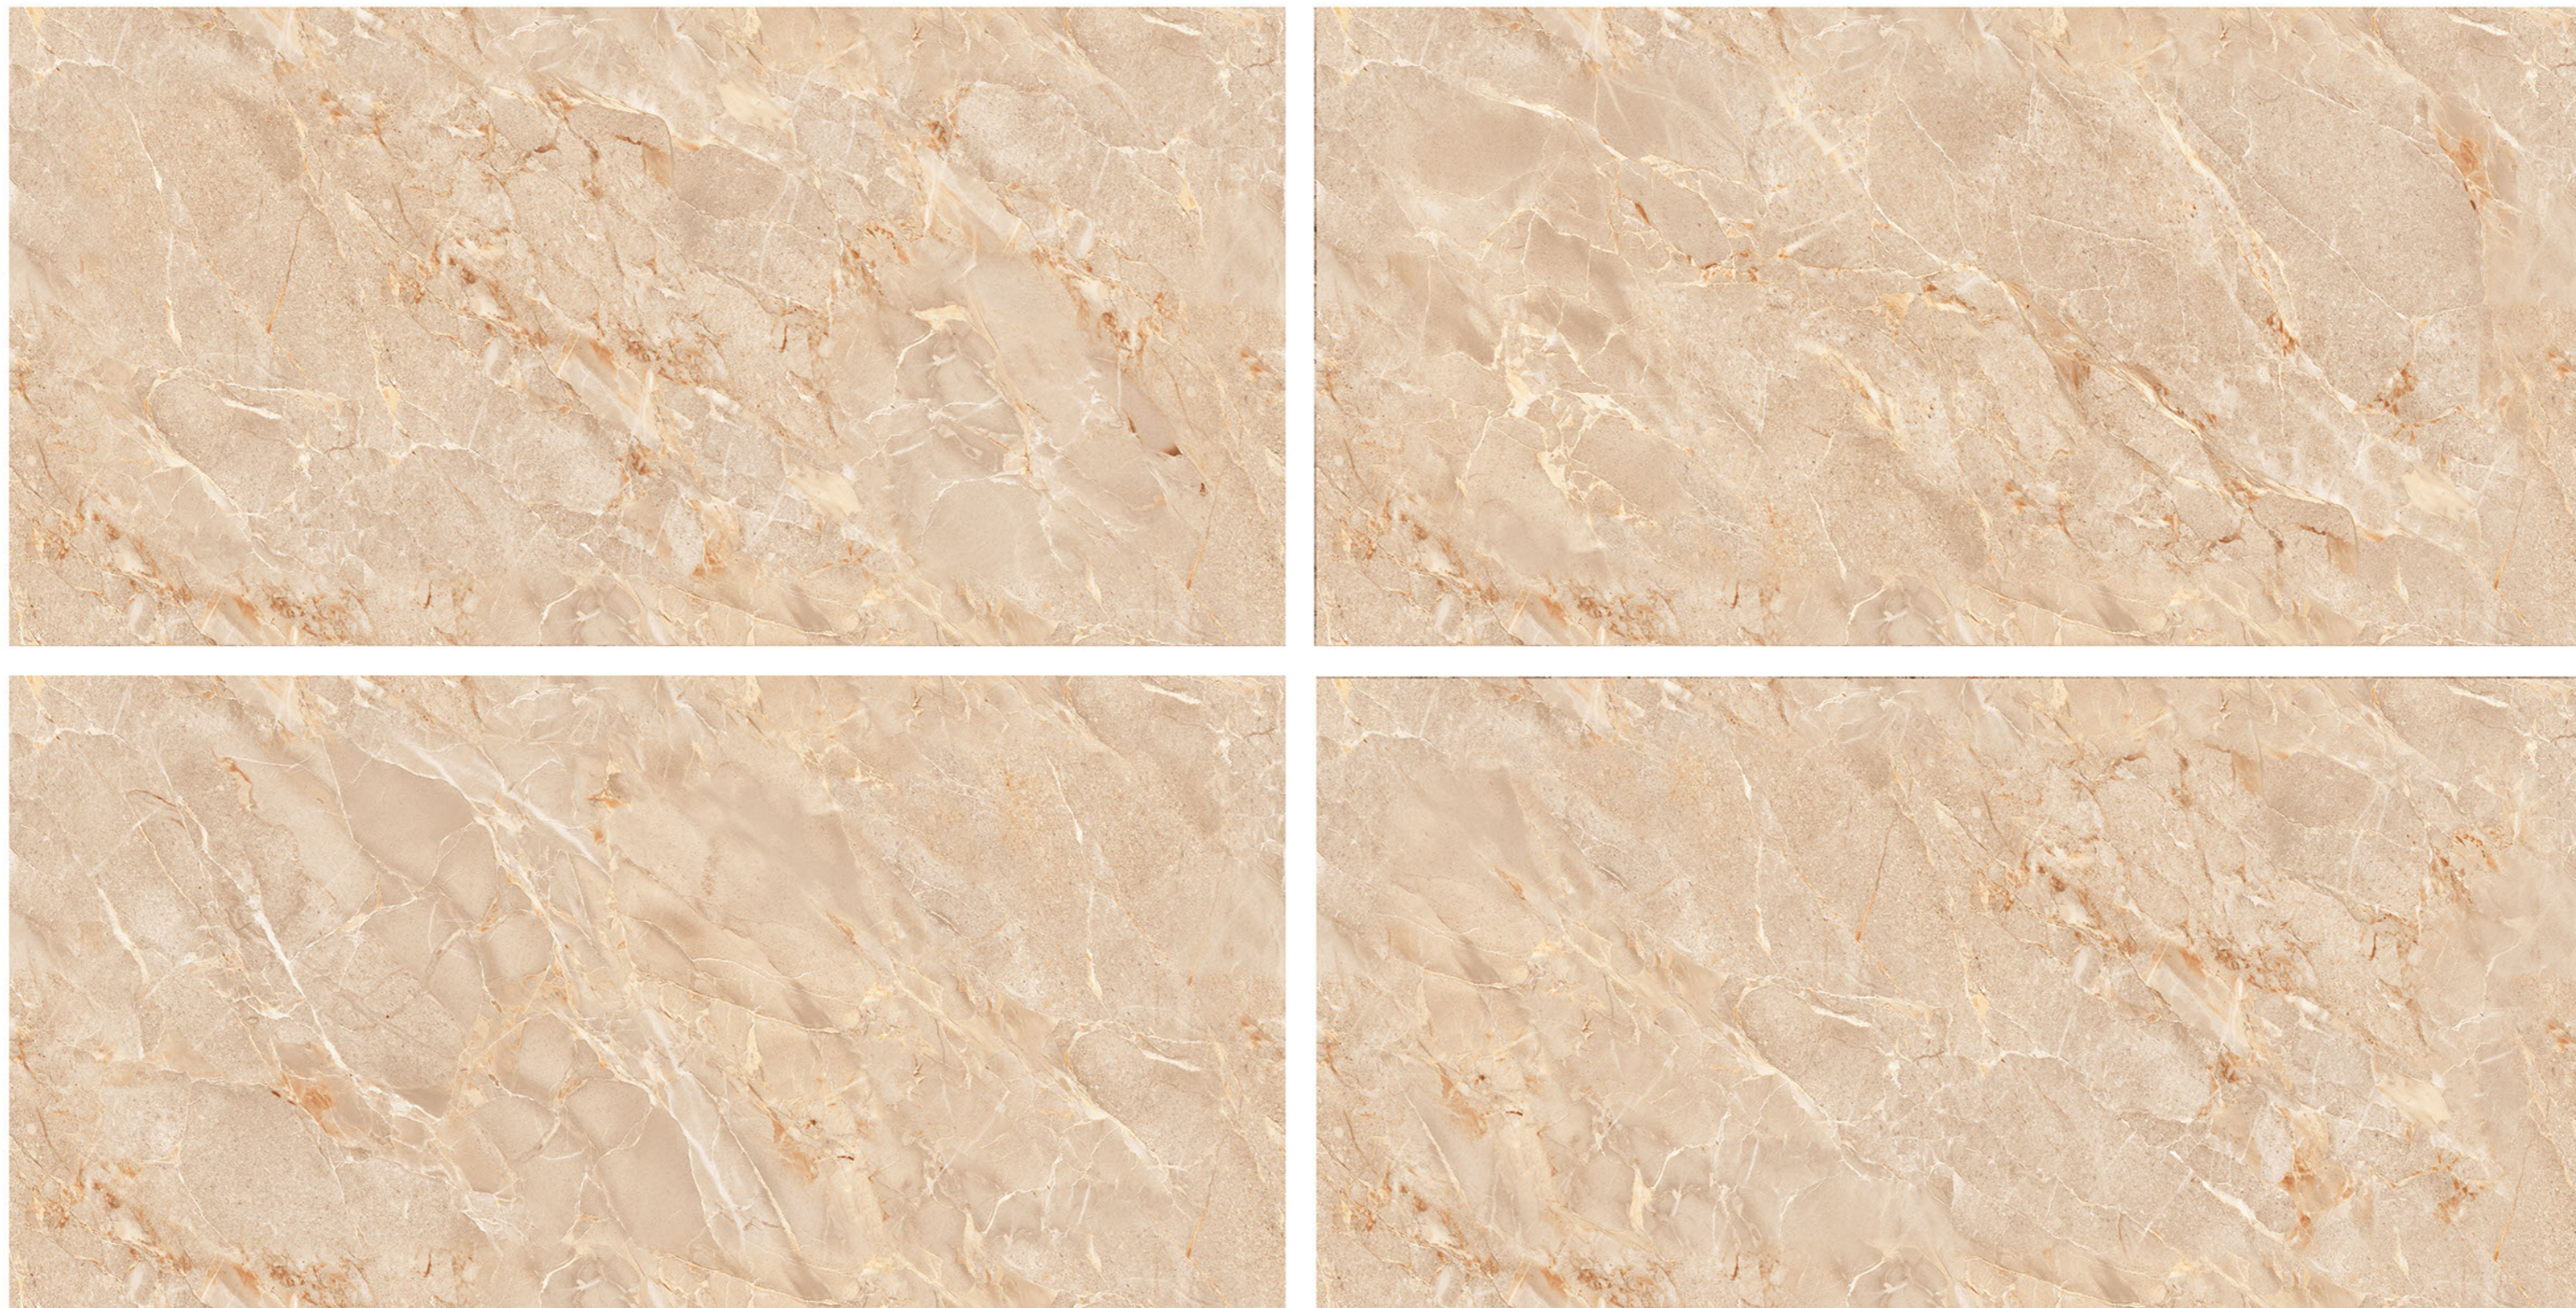

High
Durability

Maintenance
Free

Acid
Resistance

Dimensional
Stability

GLOSSY
600x1200mm

VERMONT CREMA

RANDOM

Endless