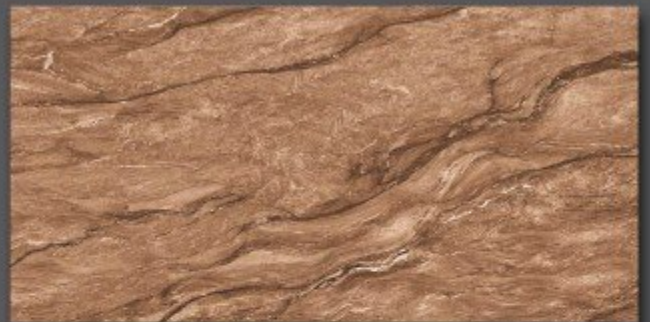

DESIGN NAME :- VERONA BROWN

FINISH :- GLOSSY