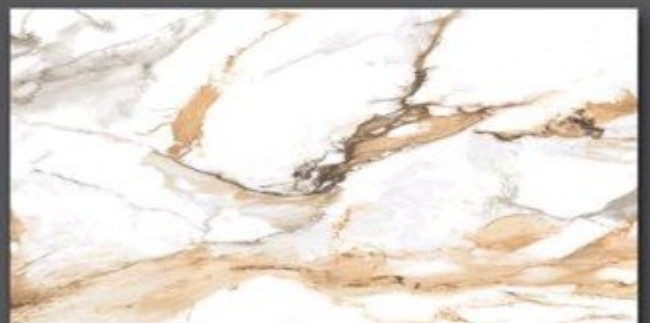

DESIGN NAME :- CALACATA GOLD

FINISH :- GLOSSY