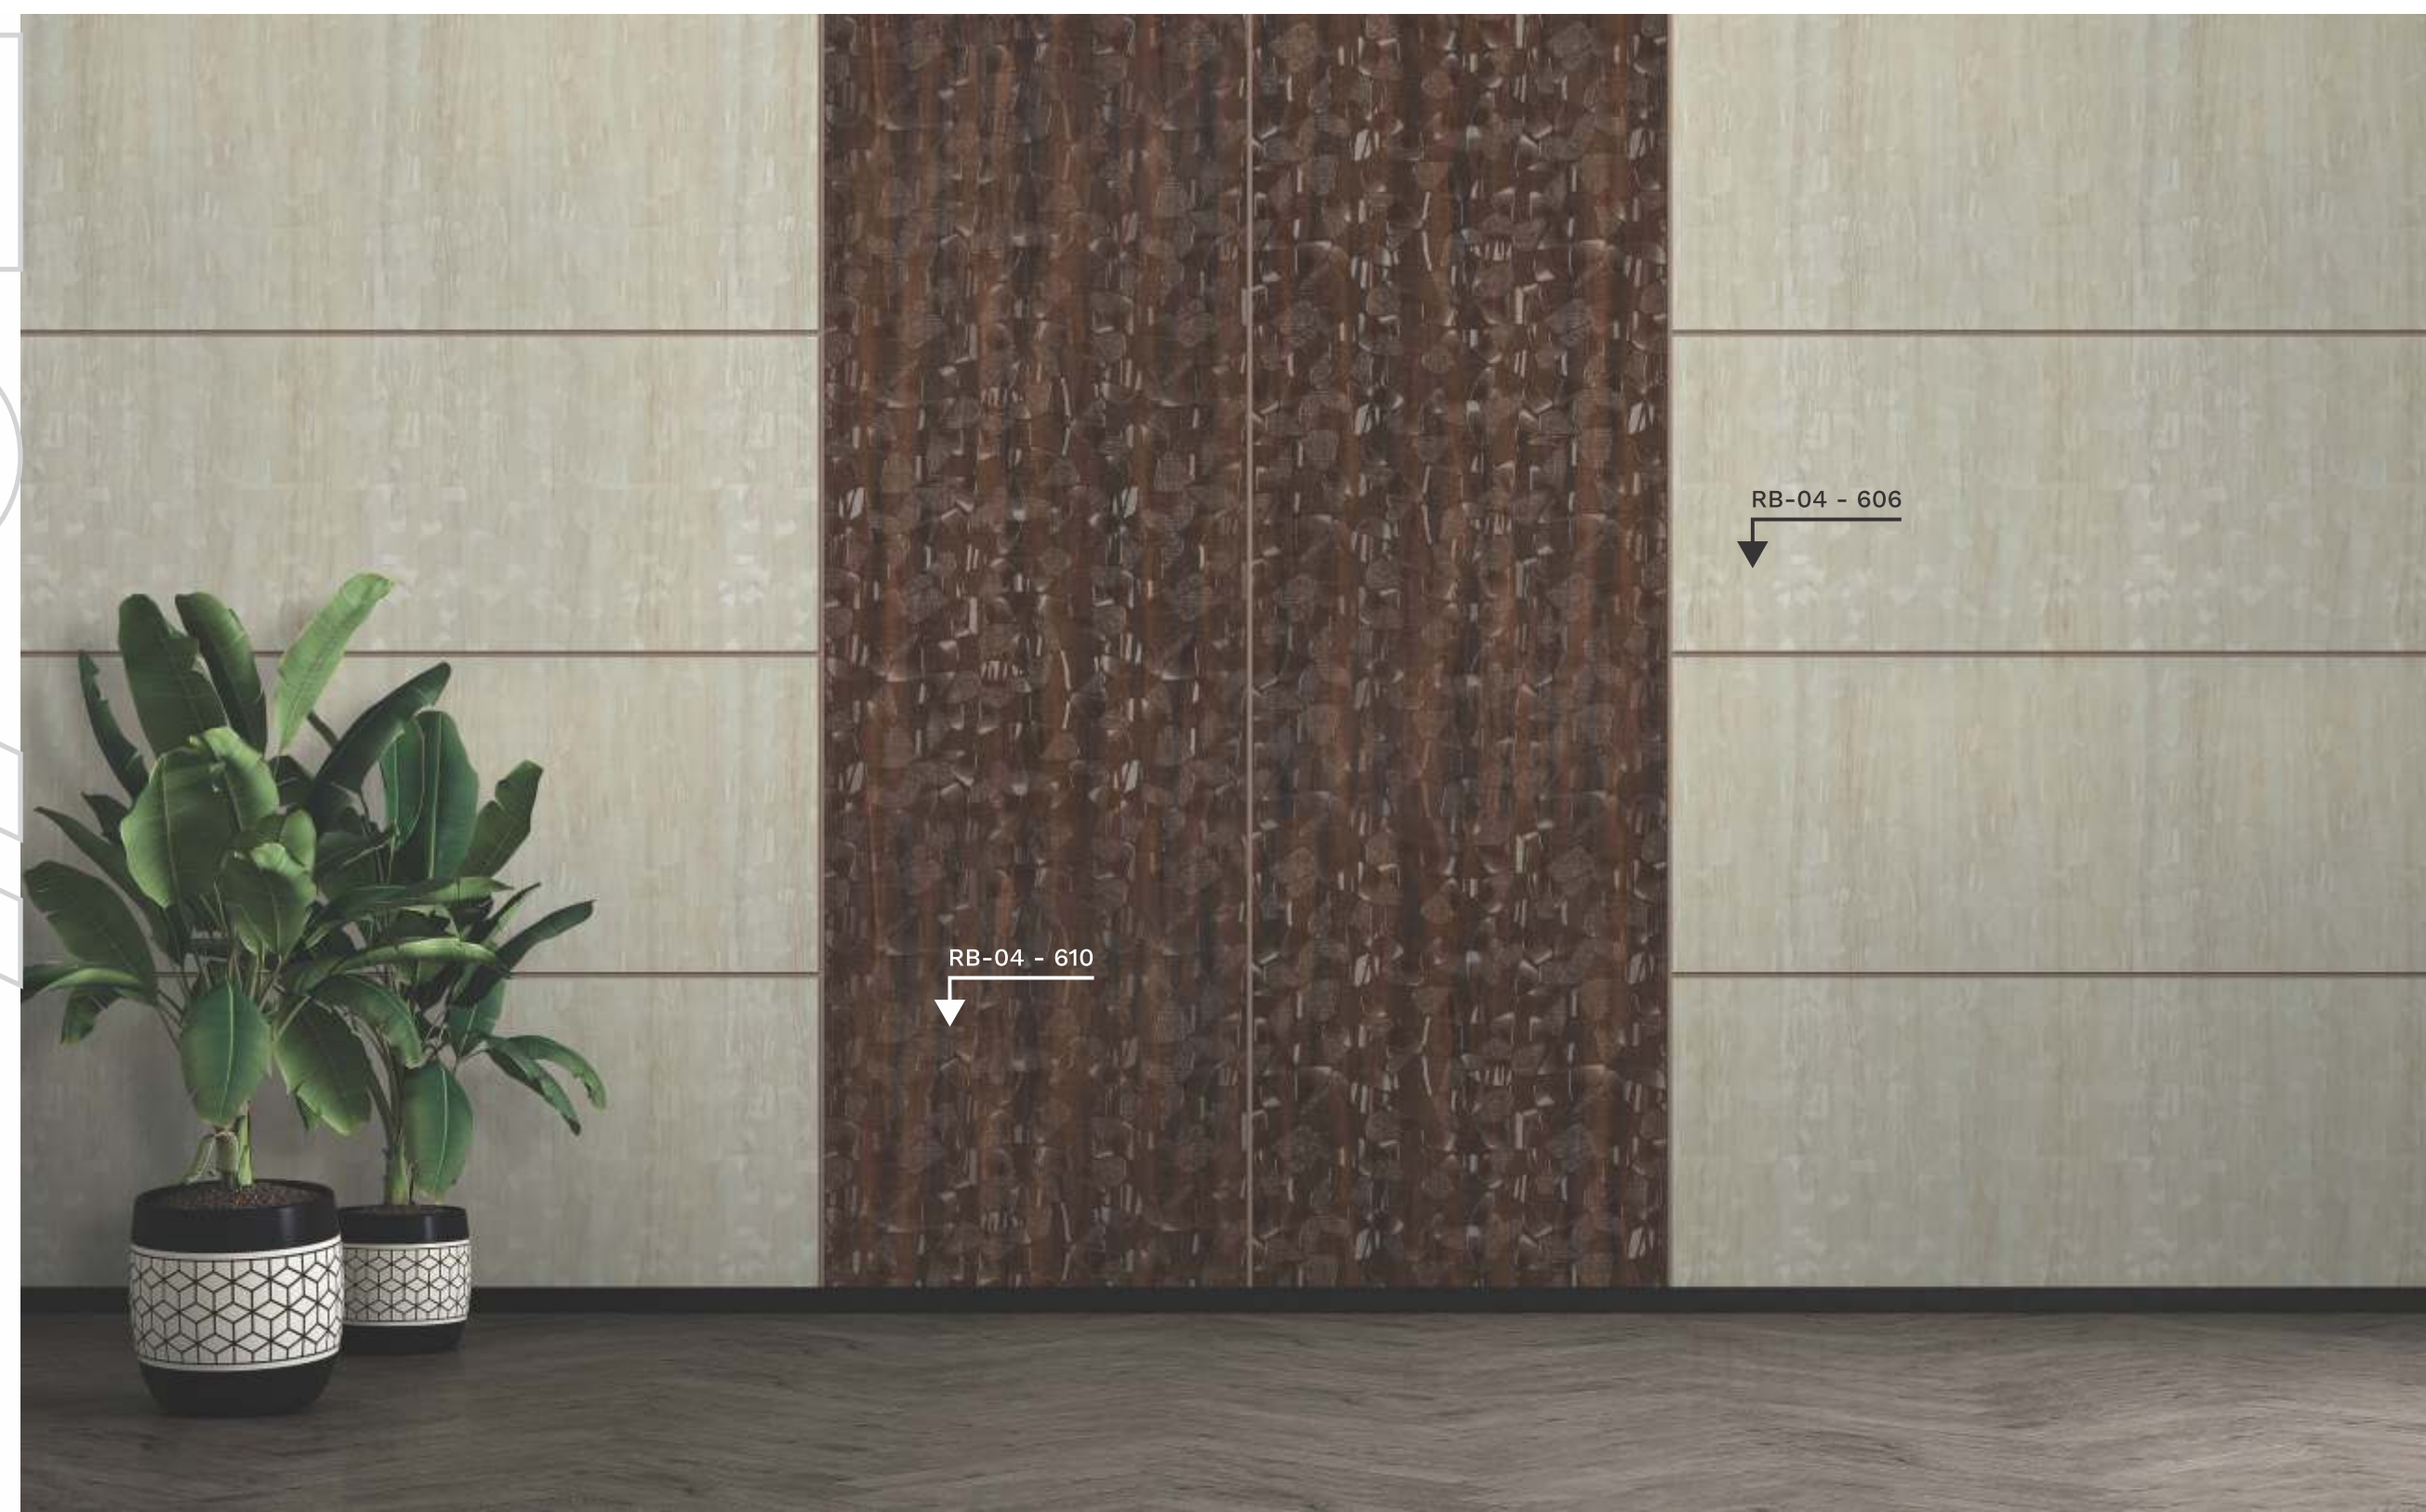

RB-04 - 606 | MEDISON MAPLE