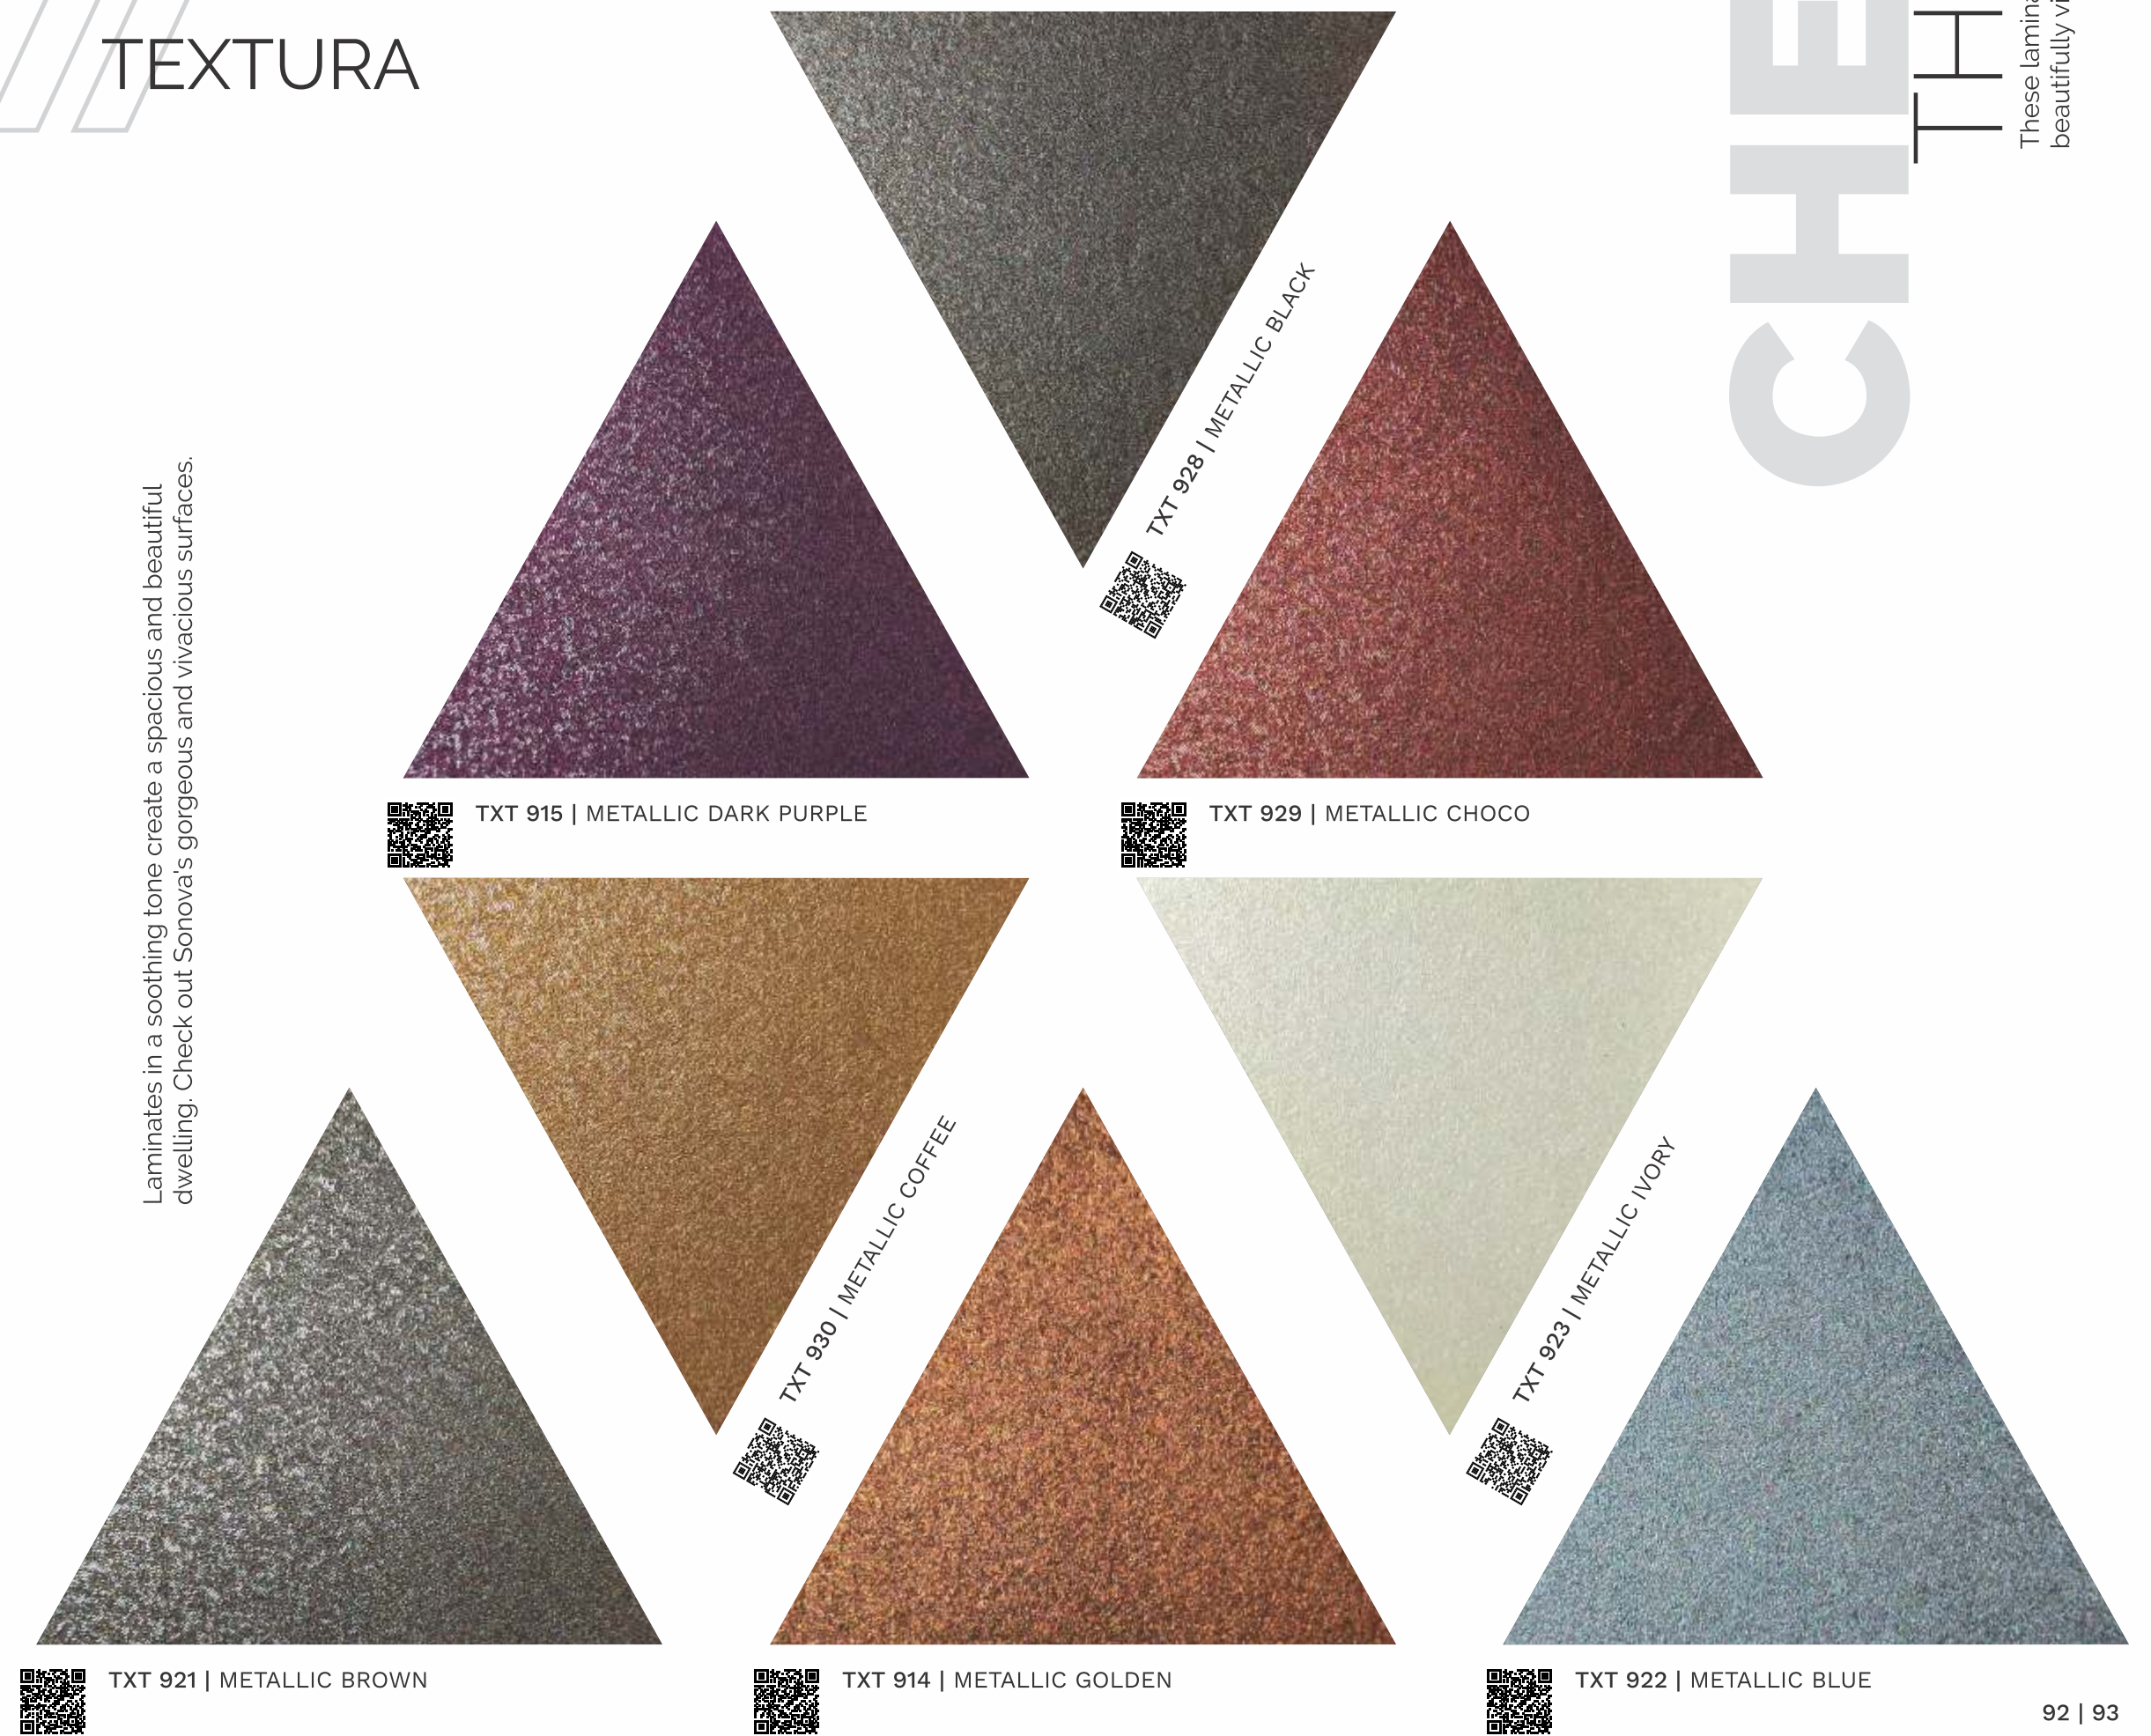

# TITAN

SF 1001 | TITAN IVORY

SF 1007 | TITAN SILVER

SF 1009 | TITAN RED

SF 1006 | TITAN BROWN

# SF PLAIN COLOR

SF 906 | NATURAL BLACK

SF 908 | SKY BLUE

SF 913 | ORANGE

SF 901 | EGG WHITE

SF 909 | DARK PINK

SF 910 | PERSION RED

SF 911 | BLACK CURRENT

SYNCHRONIZED

With a fantastic variety of laminates from Sonova, you can create outstanding interiors.

CHERISH THE SHADES

These laminate designs showcase beautifully vibrant colours.

TEXTURA

Laminates in a soothing tone create a spacious and beautiful dwelling. Check out Sonova's gorgeous and vivacious surfaces.

# SUEDE FINISH

SF 688 | CHOCO SAHARA

SF 689 | HIGHLAND DARK

SF 684 | GRANADA ELM

SF 679 | WOODEN CRUSH