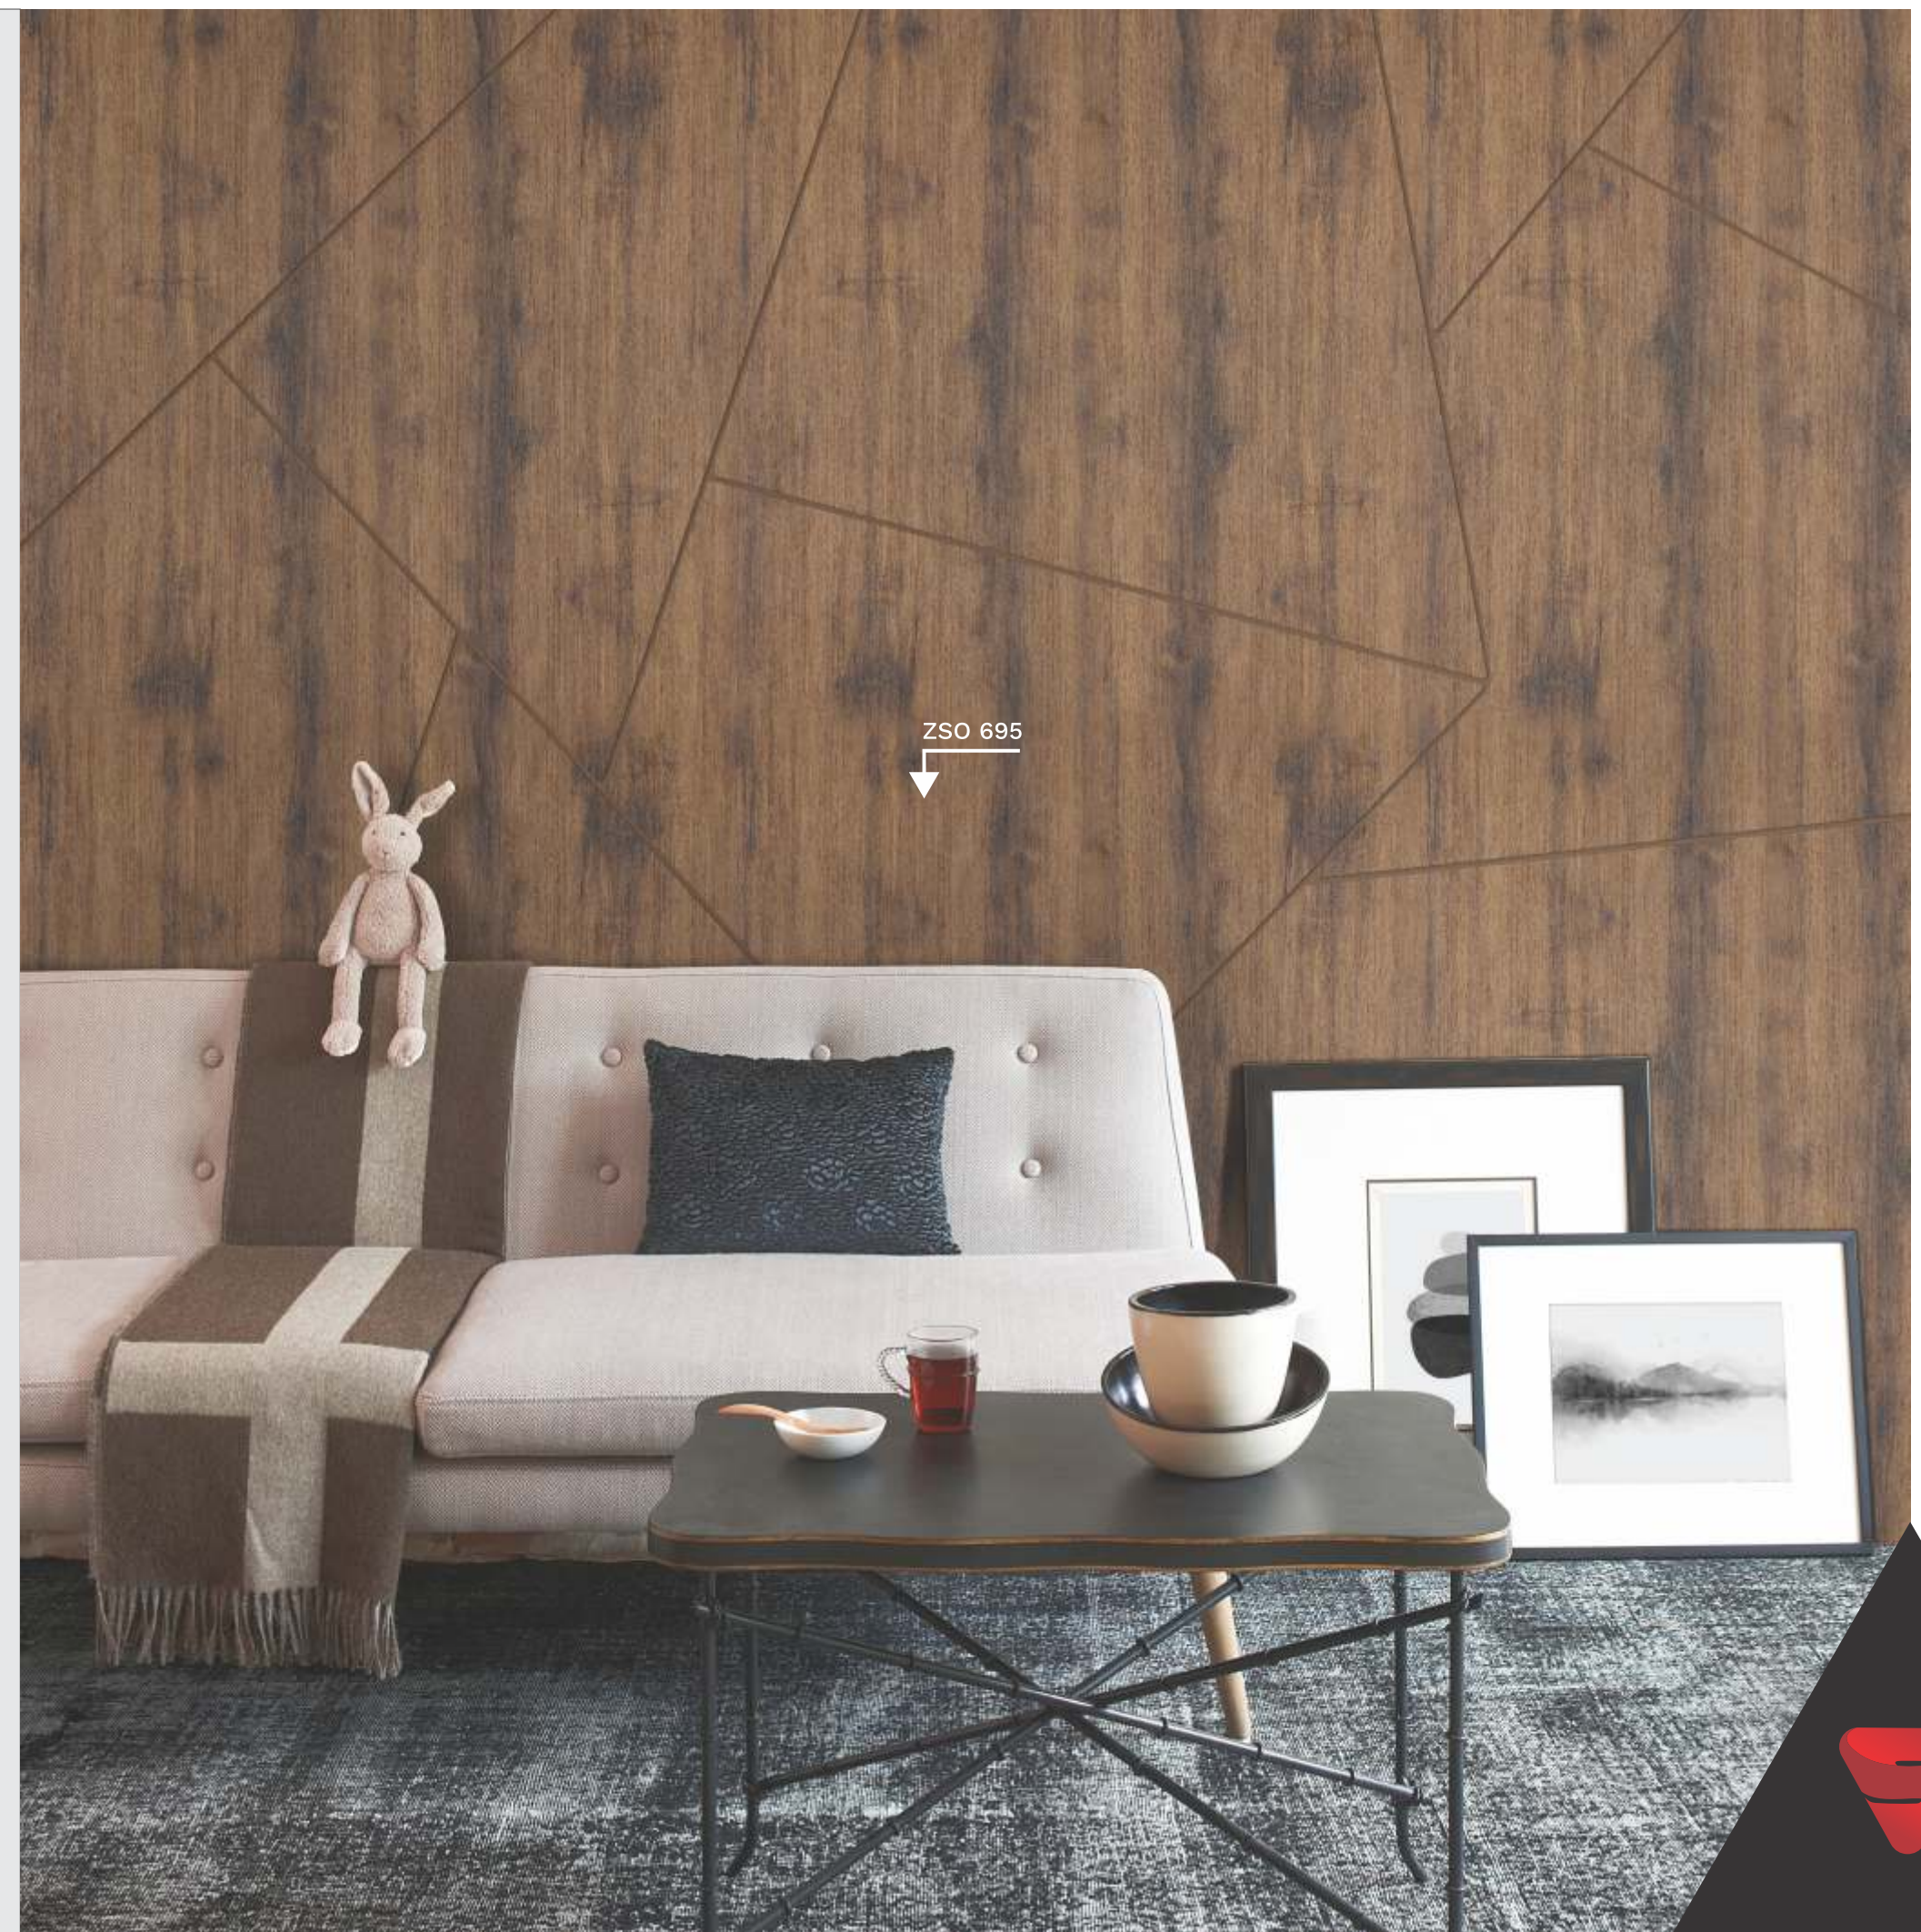

RB-22 901 | EGG WHITE

RB-22 609 | GREEN WOOD