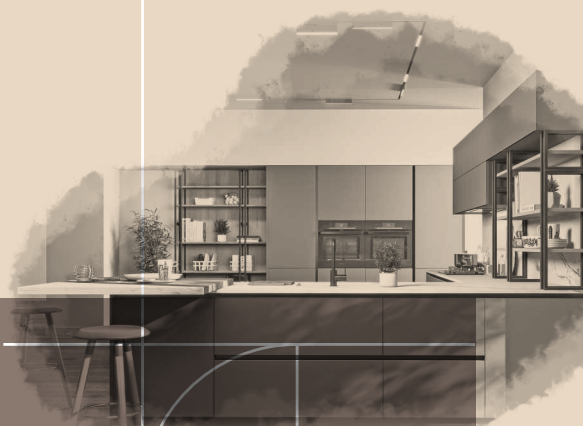

Discover the new Solid Color Collection designed to allow you to express all of your creativity on interior design projects. More color, more finishes, Rotolam Collection innovates to bring you decorative solutions for elegance interior. Rotolam Collection, innovation at the service of design.

We create for you.