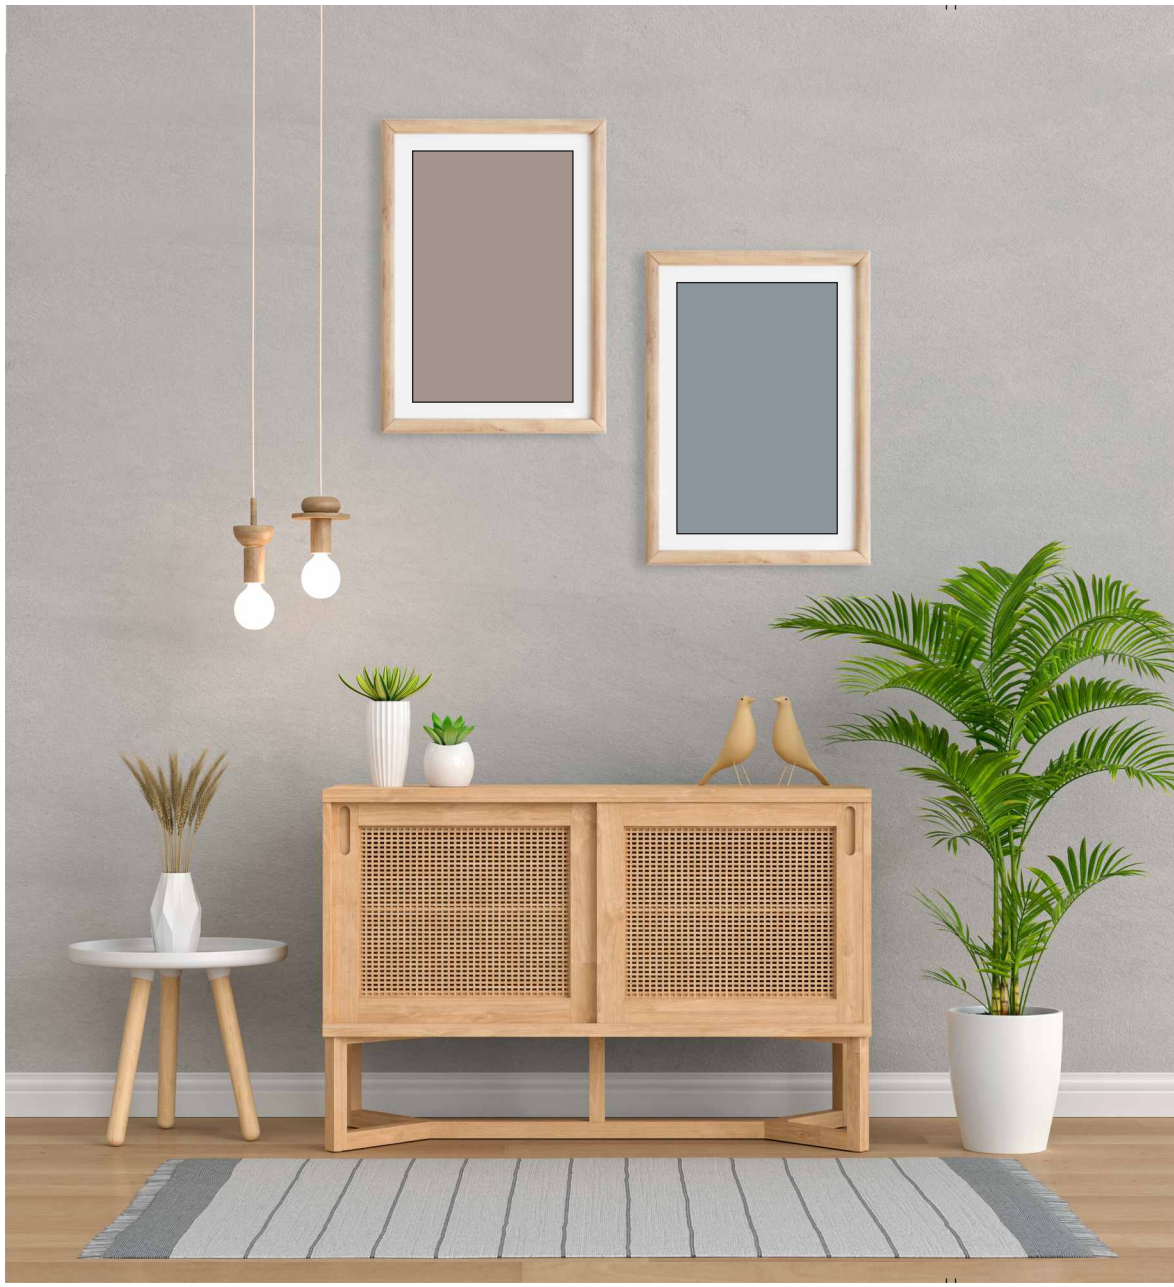

OOOO Big Channel Available only in 1.25mm