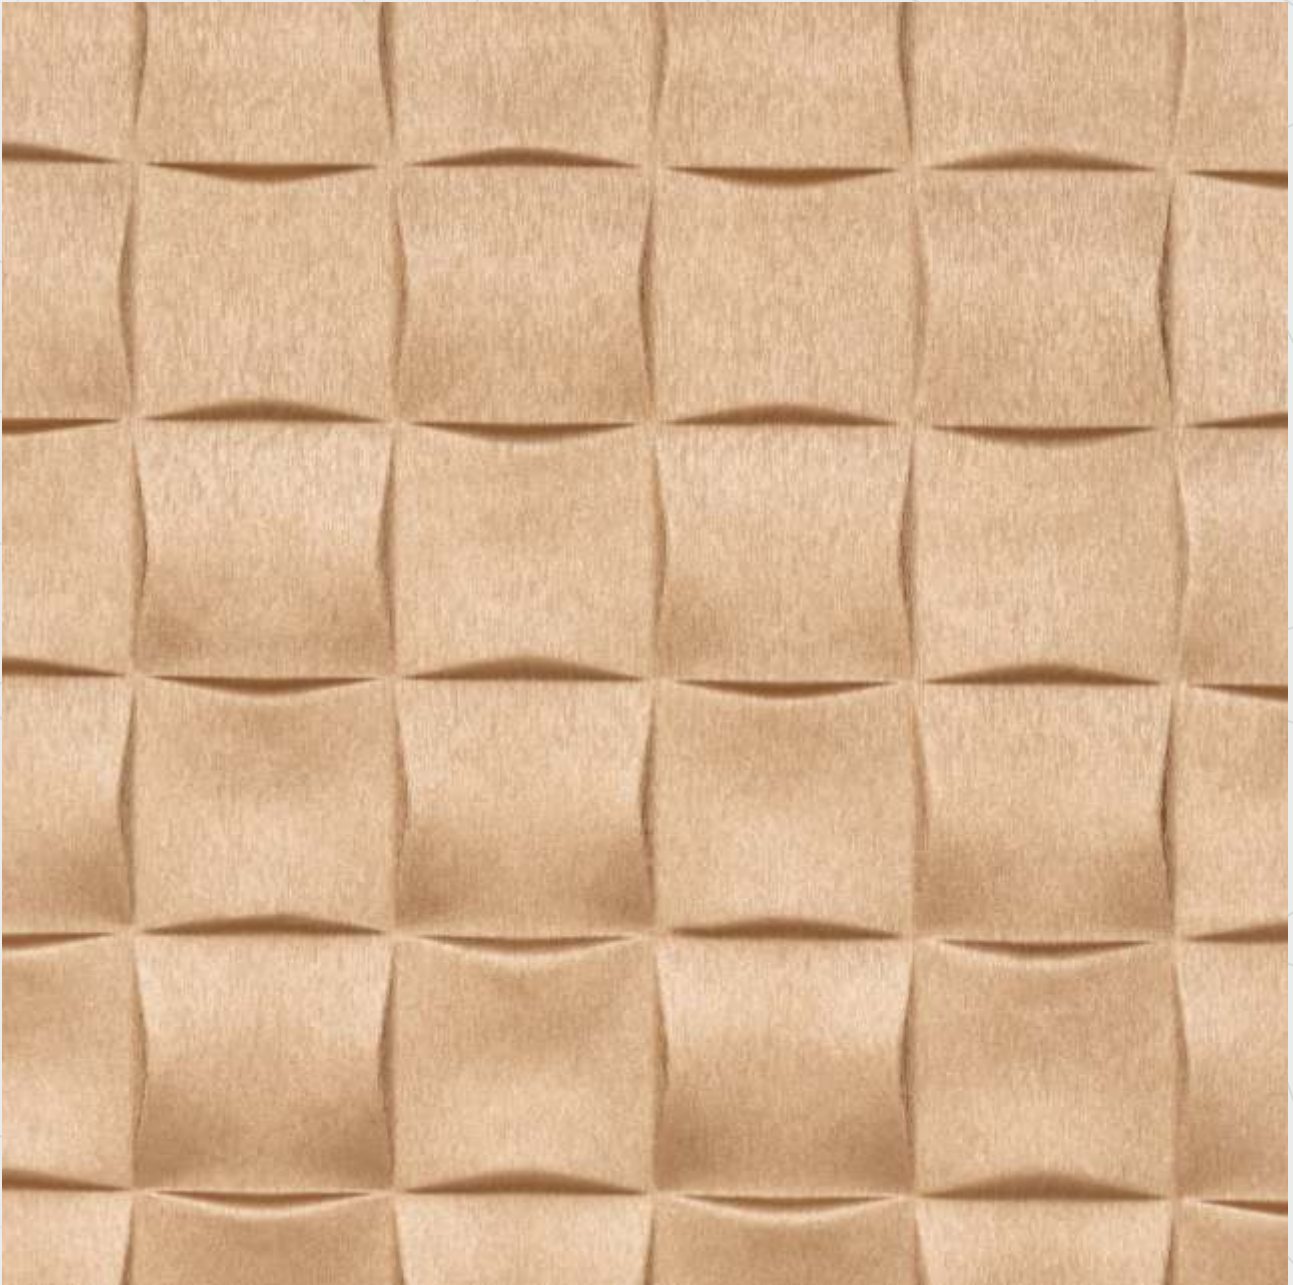

ZEN PANEL
3D SOFT PANEL

ZP-603

Element Decor
Innovations Essentials

ZEN PANEL
3D SOFT PANEL

Element Decor
Innovations Essentials

ZP-412

Dimension: 9' X 2'
Depth: 7mm

ZEN PANEL
3D SOFT PANEL