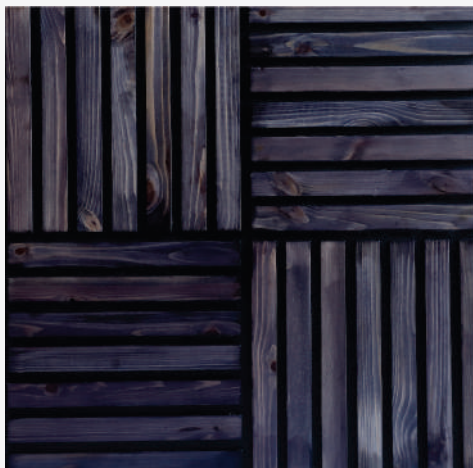

WK04-PEARL

Size : 600mm x 600mm

Thickness : 12mm

***MATERIAL: Medium Density Base Board with Stained German Pinewood**

 **WK04-RUST**

Size : 600mm x 600mm

Thickness : 12mm

***MATERIAL: Medium Density Base Board with Stained German Pinewood**