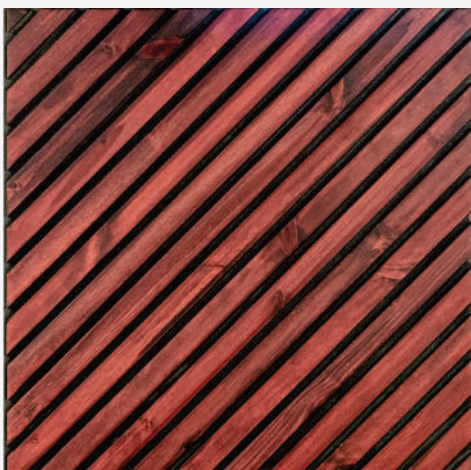

WK04-CHERRY

Size : 600mm x 600mm

Thickness : 12mm

*MATERIAL: Medium Density Base Board with Stained German Pinewood