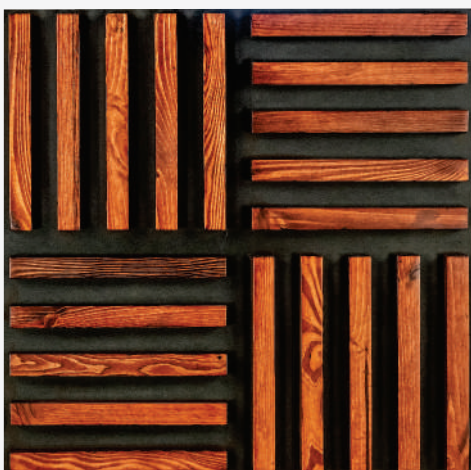

 **WK06-HONEY**

Size : 600mm x 600mm

Thickness : 35mm

***MATERIAL: Medium Density Base Board with Stained German Pinewood**

WK06-NATURAL
Size : 600mm x 600mm
Thickness : 35mm

*MATERIAL: Medium Density Base Board with Stained German Pinewood