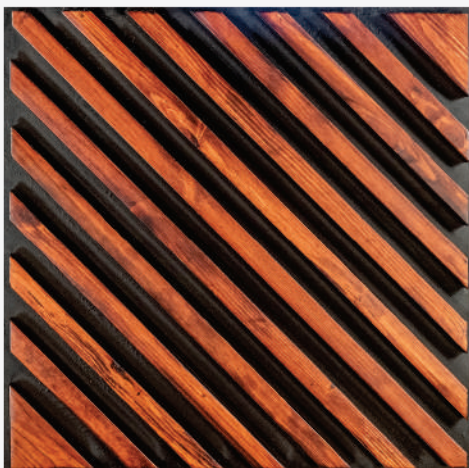

WK06-GINGER

Size : 600mm x 600mm

Thickness : 35mm

*MATERIAL: Medium Density Base Board with Stained German Pinewood