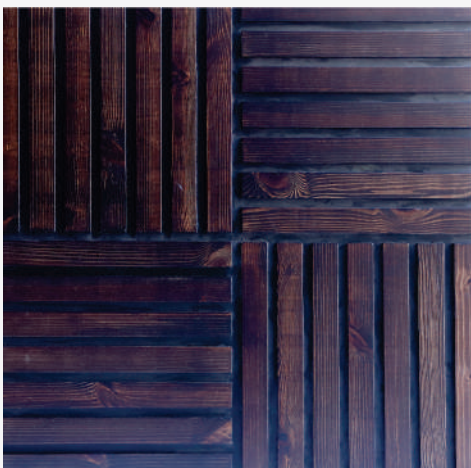

WK05-NATURAL

Size : 600mm x 600mm

Thickness : 12mm

***MATERIAL: Medium Density Base Board with Stained German Pinewood**

WK05-PEARL

Size : 600mm x 600mm

Thickness : 12mm

***MATERIAL: Medium Density Base Board with Stained German Pinewood**