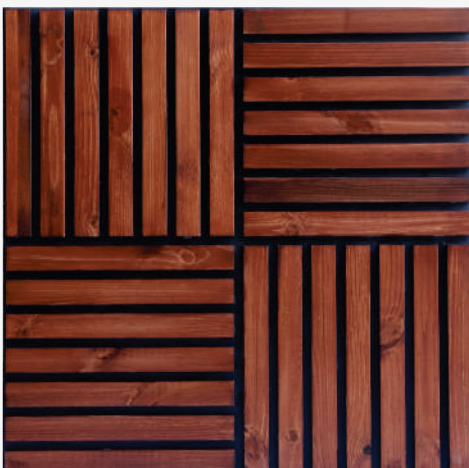

WK05-ASH

Size : 600mm x 600mm

Thickness : 12mm

***MATERIAL: Medium Density Base Board with Stained German Pinewood**

WK05-CHERRY

Size : 600mm x 600mm

Thickness : 12mm

***MATERIAL: Medium Density Base Board with Stained German Pinewood**