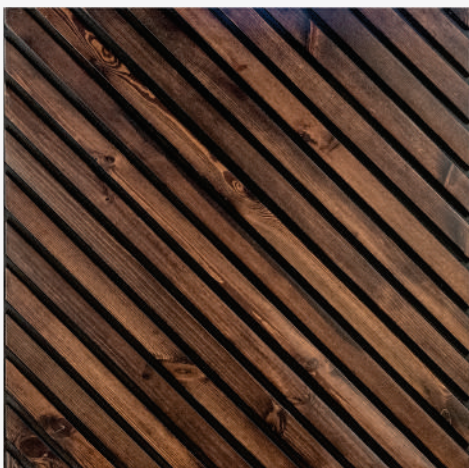

WK04-RUST

Size : 600mm x 600mm

Thickness : 12mm

*MATERIAL: Medium Density Base Board with Stained German Pinewood