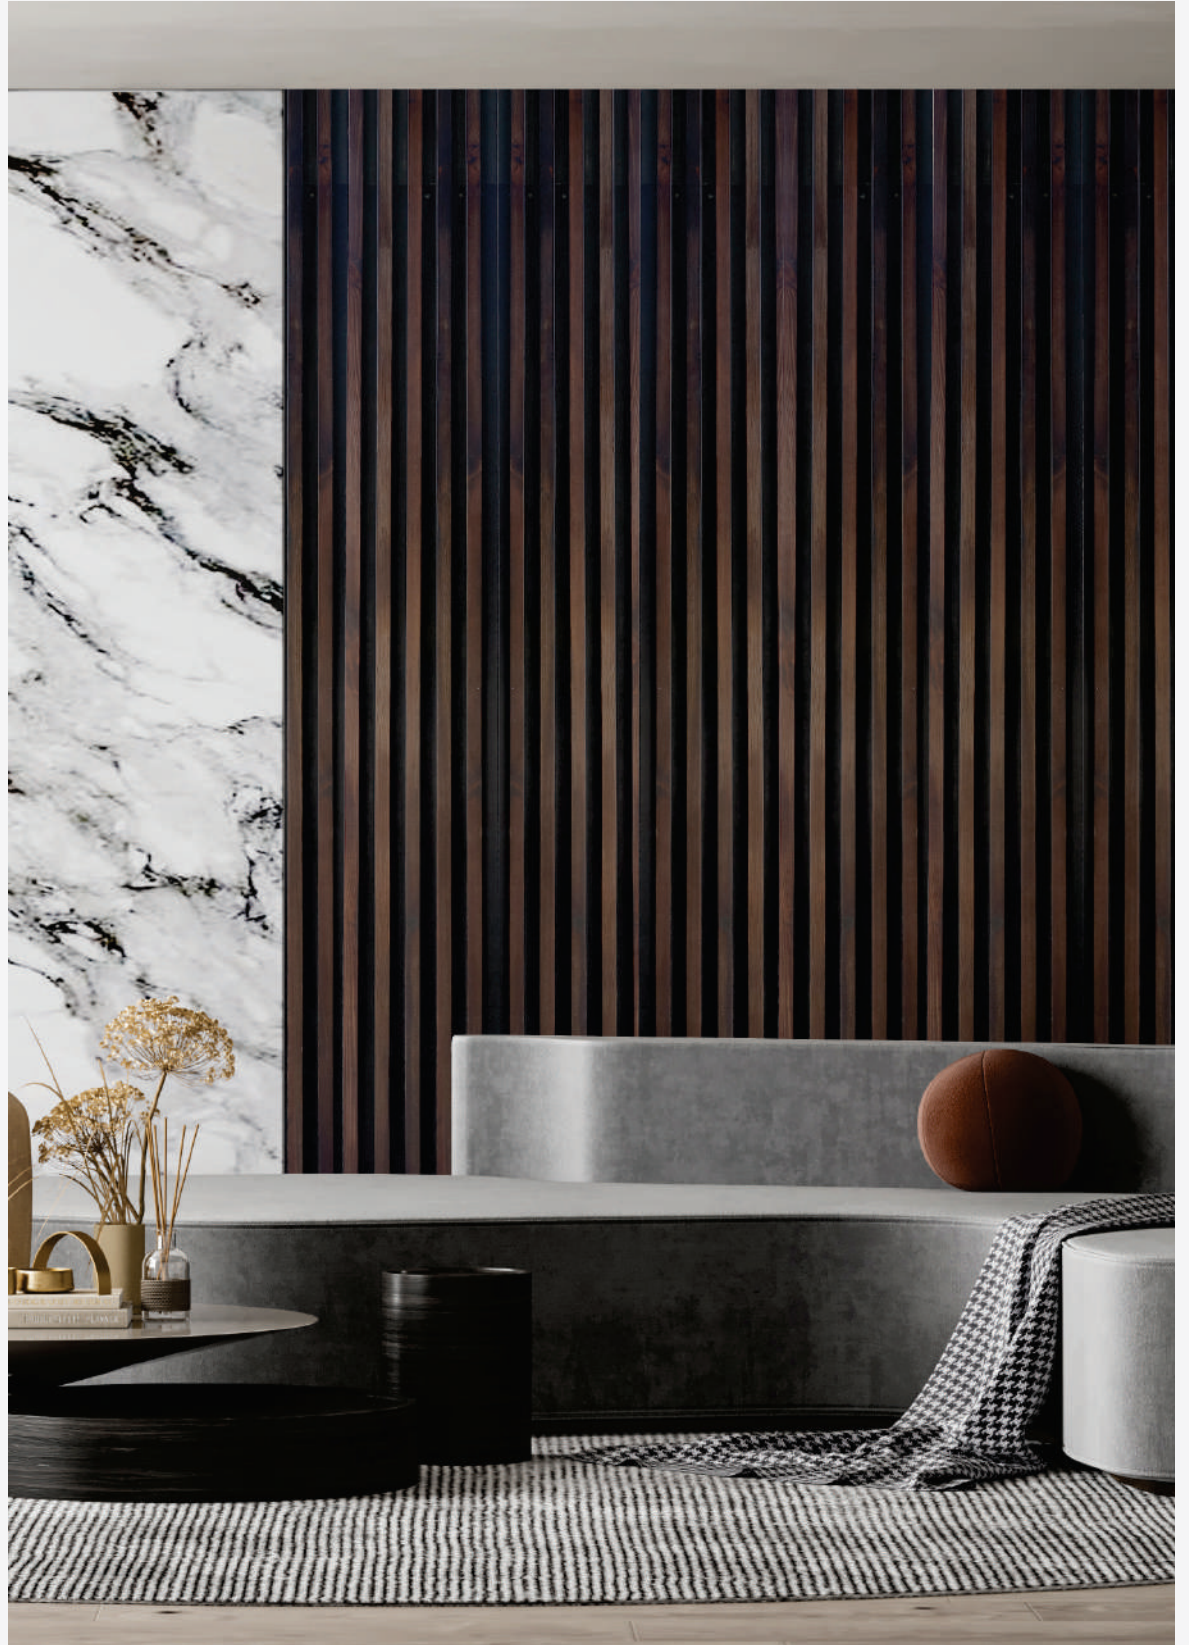

 **WK03-NATURAL**

Size : 2740mm x 285mm

Thickness : 35mm

***MATERIAL: Medium Density Base Board with Stained German Pinewood**

 **WK03-PEARL**

Size : 2740mm x 285mm

Thickness : 35mm

***MATERIAL: Medium Density Base Board with Stained German Pinewood**