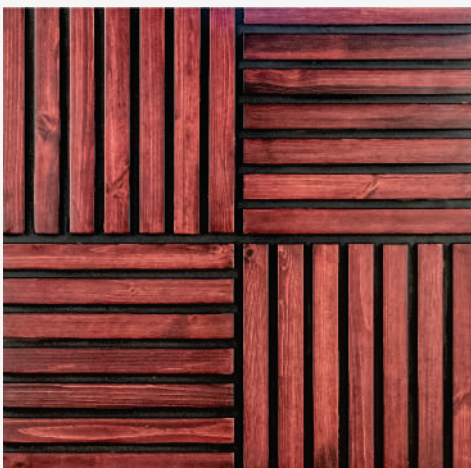

WK05-CHERRY

Size : 600mm x 600mm

Thickness : 12mm

*MATERIAL: Medium Density Base Board with Stained German Pinewood