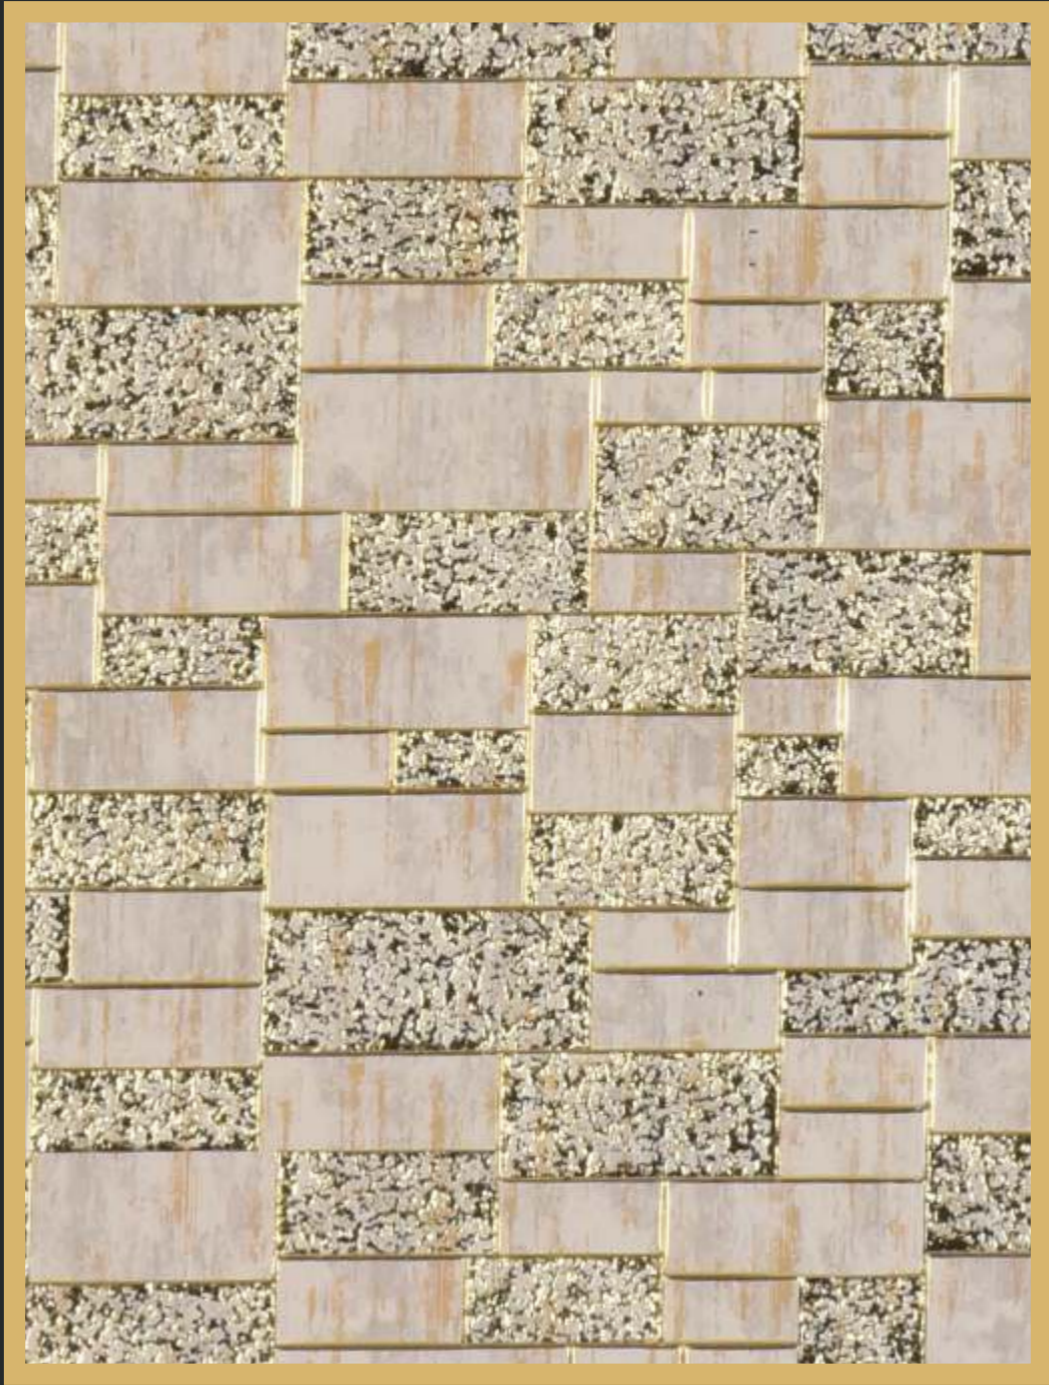

ELEMENT'S
CHARCOAL

2021

Element Decor
Innovations Essentials

MADE IN KOREA

SIZE : 8 FEET (L) x 2 FEET (W)

ED520