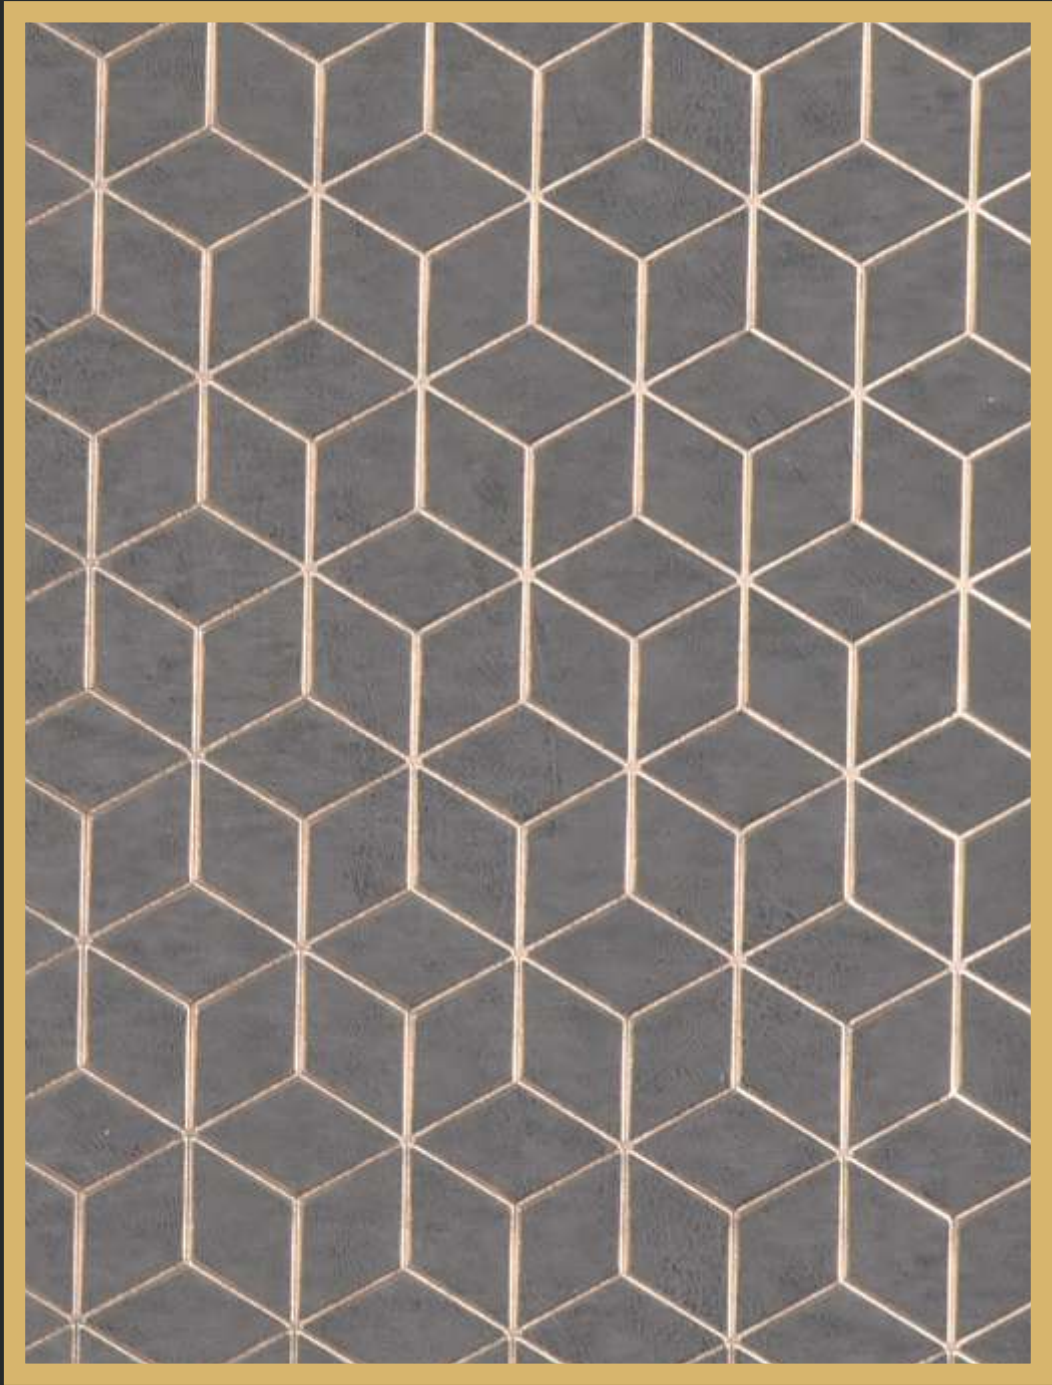

ELEMENT'S
CHARCOAL

2021

Element Decor
Innovations Essentials

MADE IN KOREA

SIZE : 8 FEET (L) x 2 FEET (W)

ED527