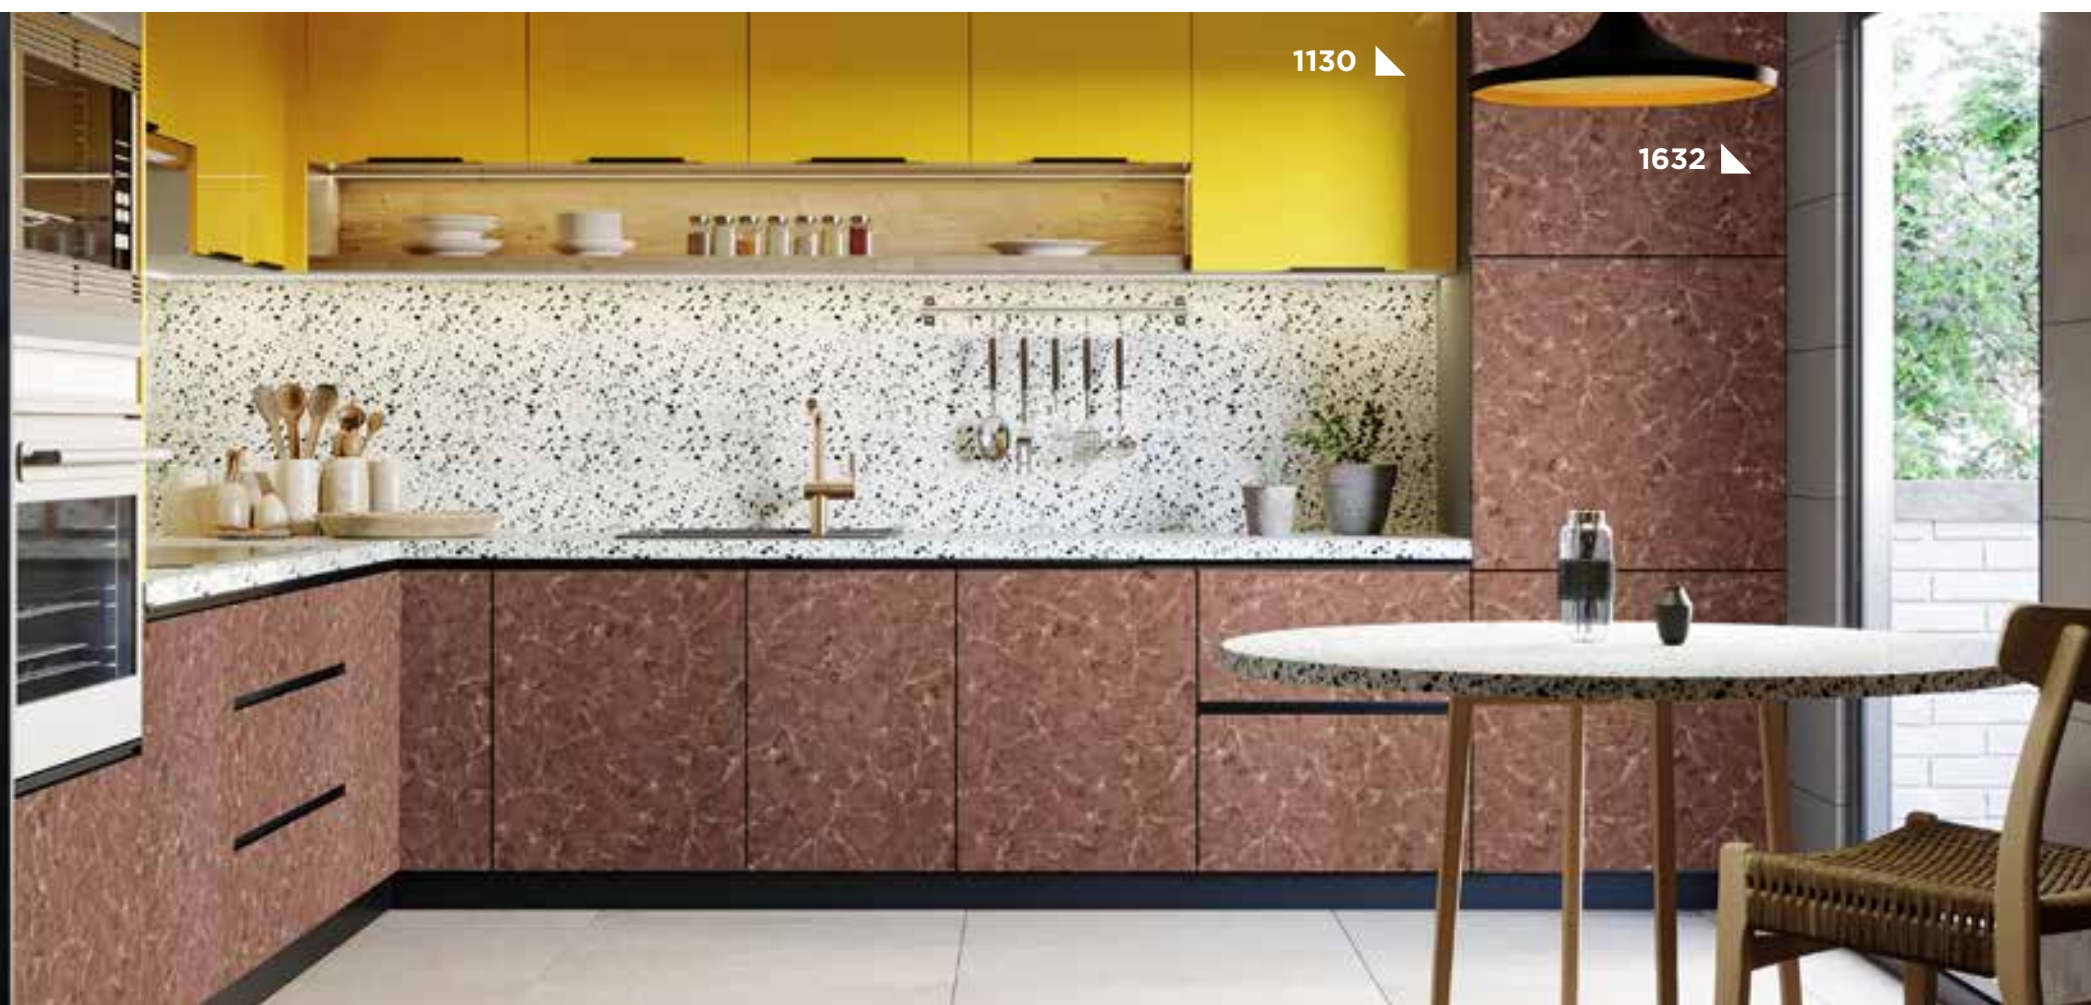

REPOSE

1625

1624 | SF

BLUE CHARCOAL

1625 | SF

GOLDEN CHARCOAL

1130

1632