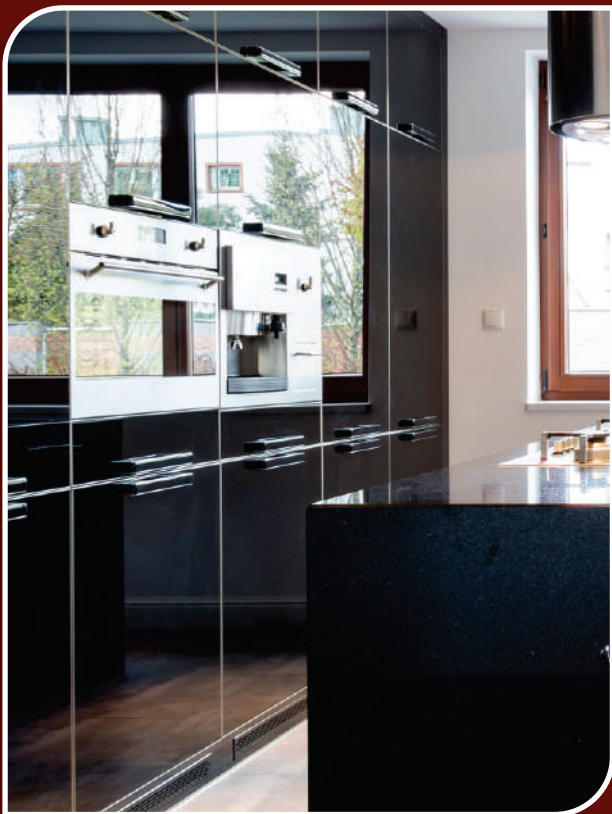

14009 / 14381

ANTI SCRACH

14011 / 14391

ANTI SCRACH

Size: 2440 mm x 1220 mm Thickness: 2 mm

14009 / 14381

ANTI SCRACH

Size: 2440 mm x 1220 mm Thickness: 2 mm