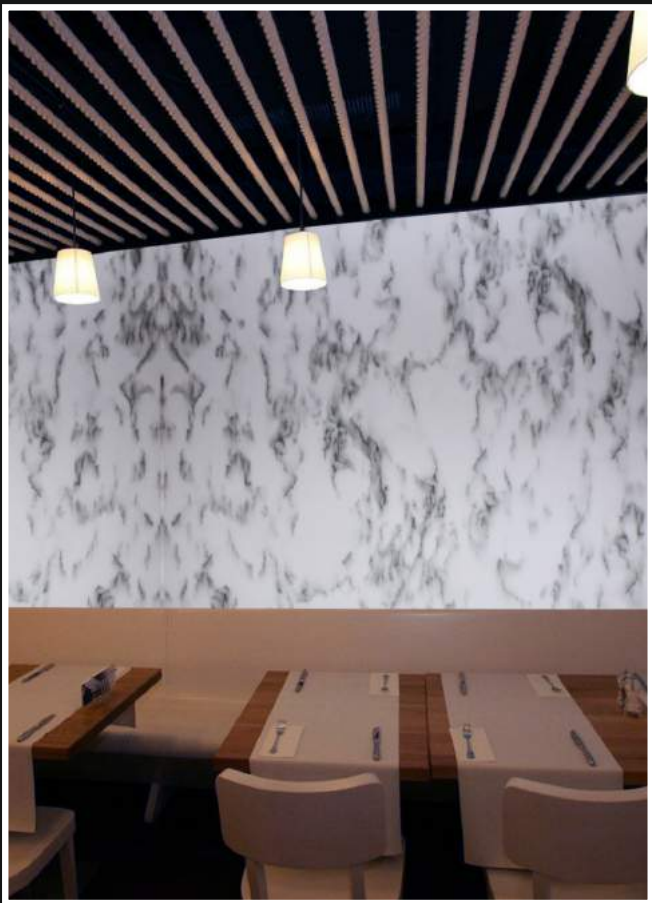

30007

Thickness: 1.5 mm