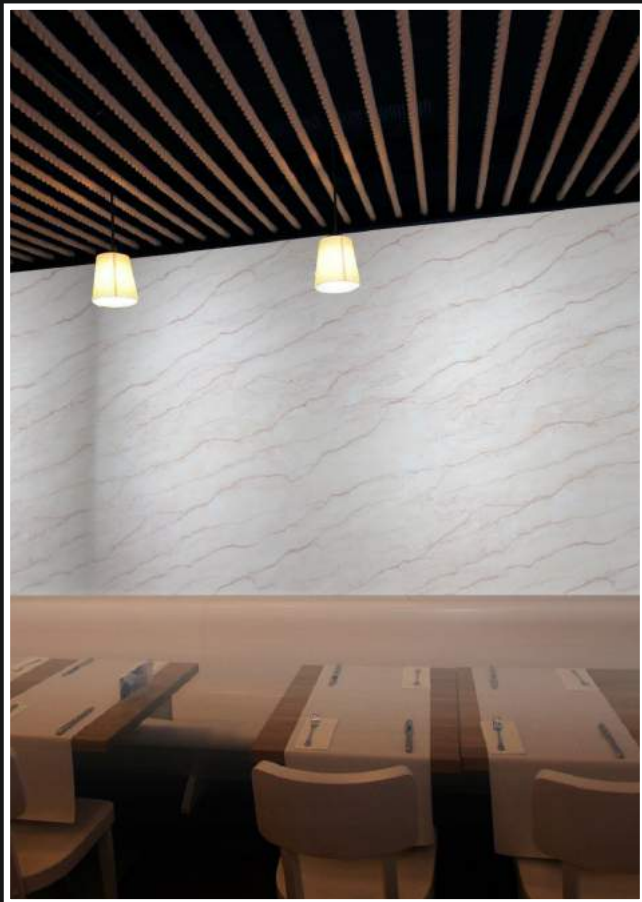

Thickness: 3 mm

Frontlit

30023-30123

Backlit

Thickness: 1.5 mm

Thickness: 3 mm

Frontlit

30023-30123