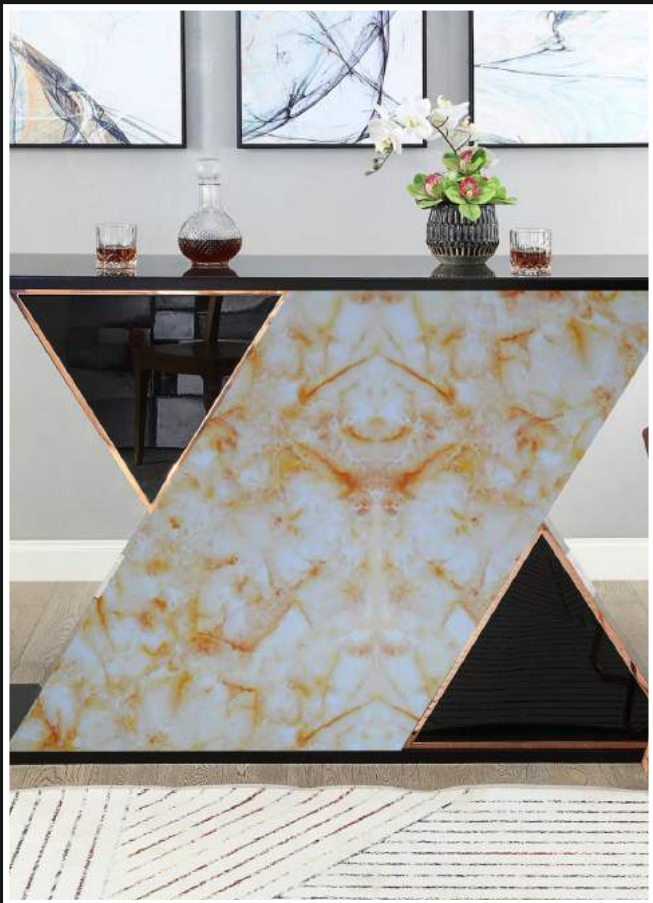

Lucento
Translucent Panels **SLIM**

EURO PRATIK
An Opus of Products

30009

Thickness: 1.5 mm