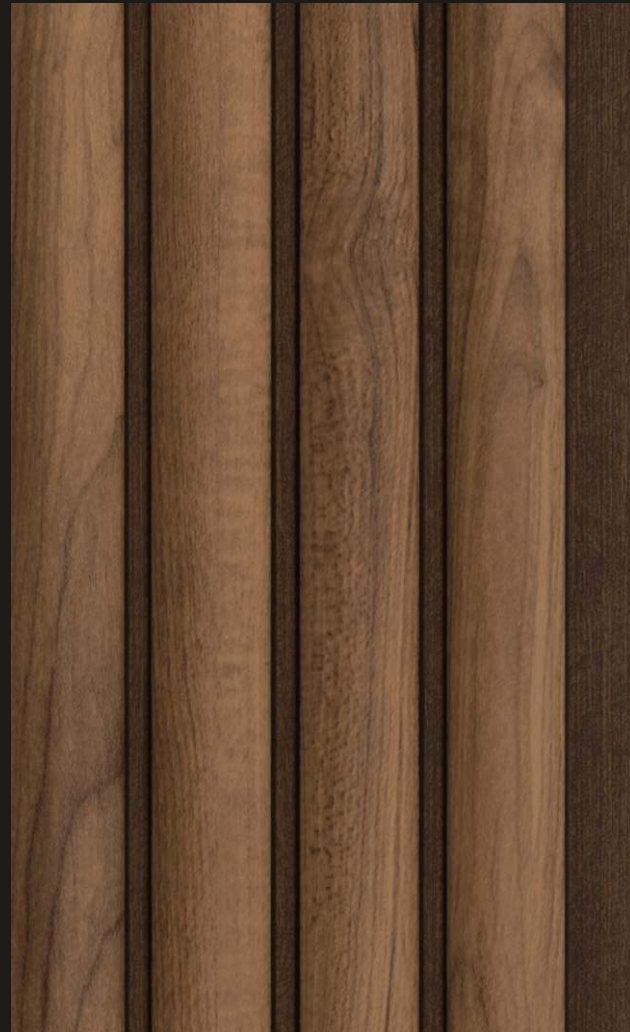

LIMITED HANDPICKED EDITION OF LOUVERS

3374 - 5 in. x 8 feet