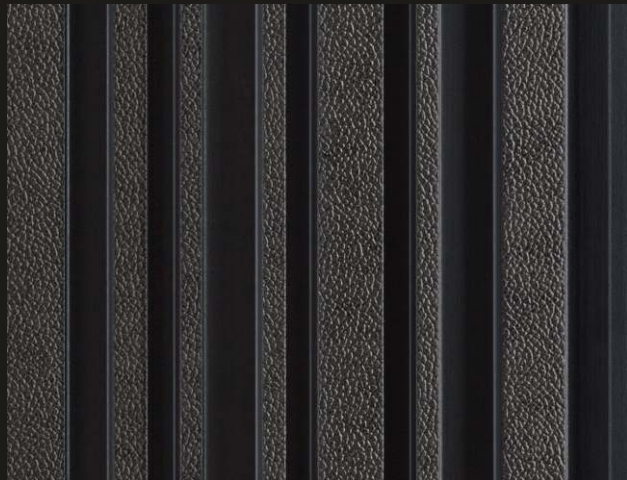

LIMITED HANDPICKED EDITION OF LOUVERS

5730 - 7 in. x 8 feet

5731 - 7 in. x 8 feet

5801 - 7 in. x 8 feet

5802 - 7 in. x 8 feet

5803 - 7 in. x 8 feet

5804 - 7 in. x 8 feet

95804 - 9.5 feet