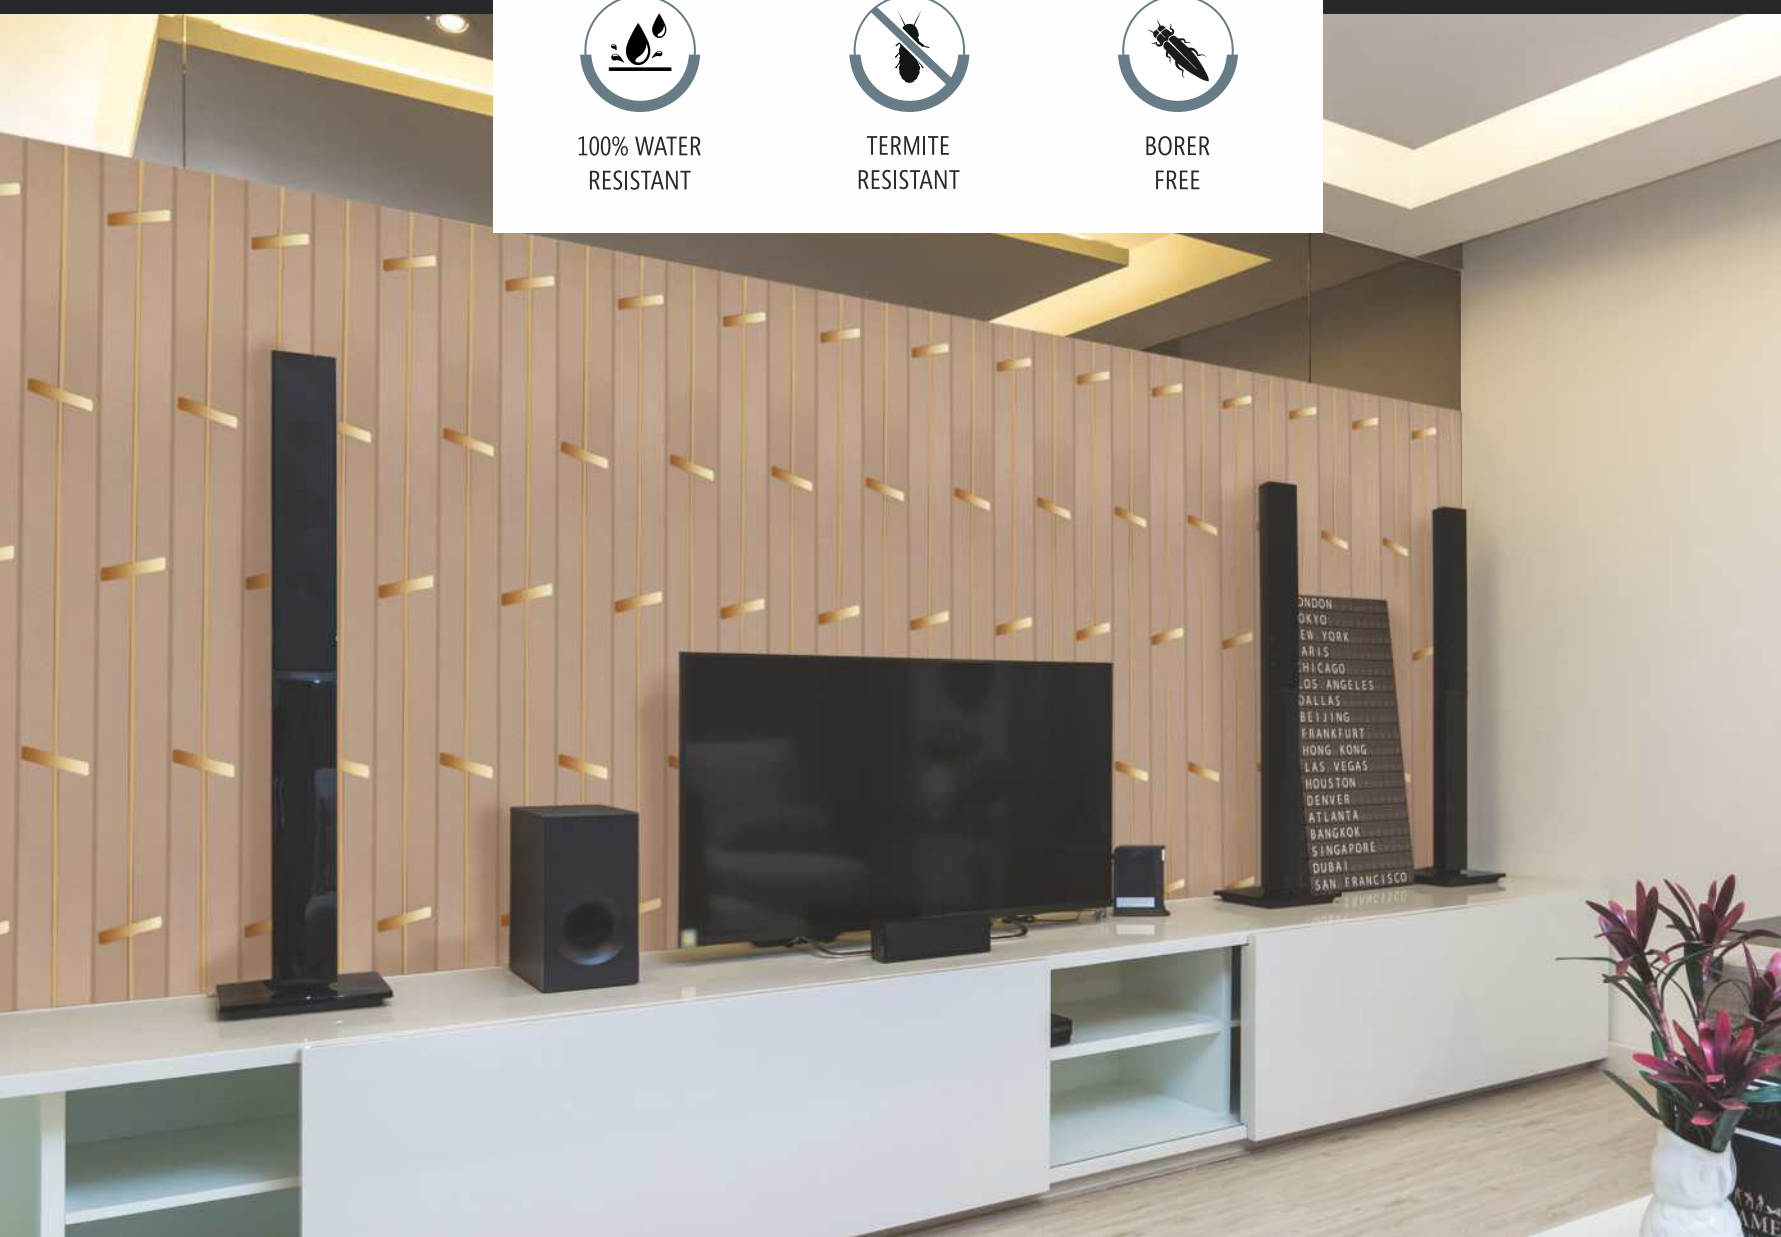

- MIRROR ENGRAVED PANEL
- ENVIRONMENT FRIENDLY
- NO FORMALDEHYDE
- 100% WATER RESISTANT
- TERMITE RESISTANT
- BORER FREE

LINEAR
Interlocking Mirror Engraved Louvers

2400mm (8ft) x 100mm (4 inch)
Thickness : 8mm