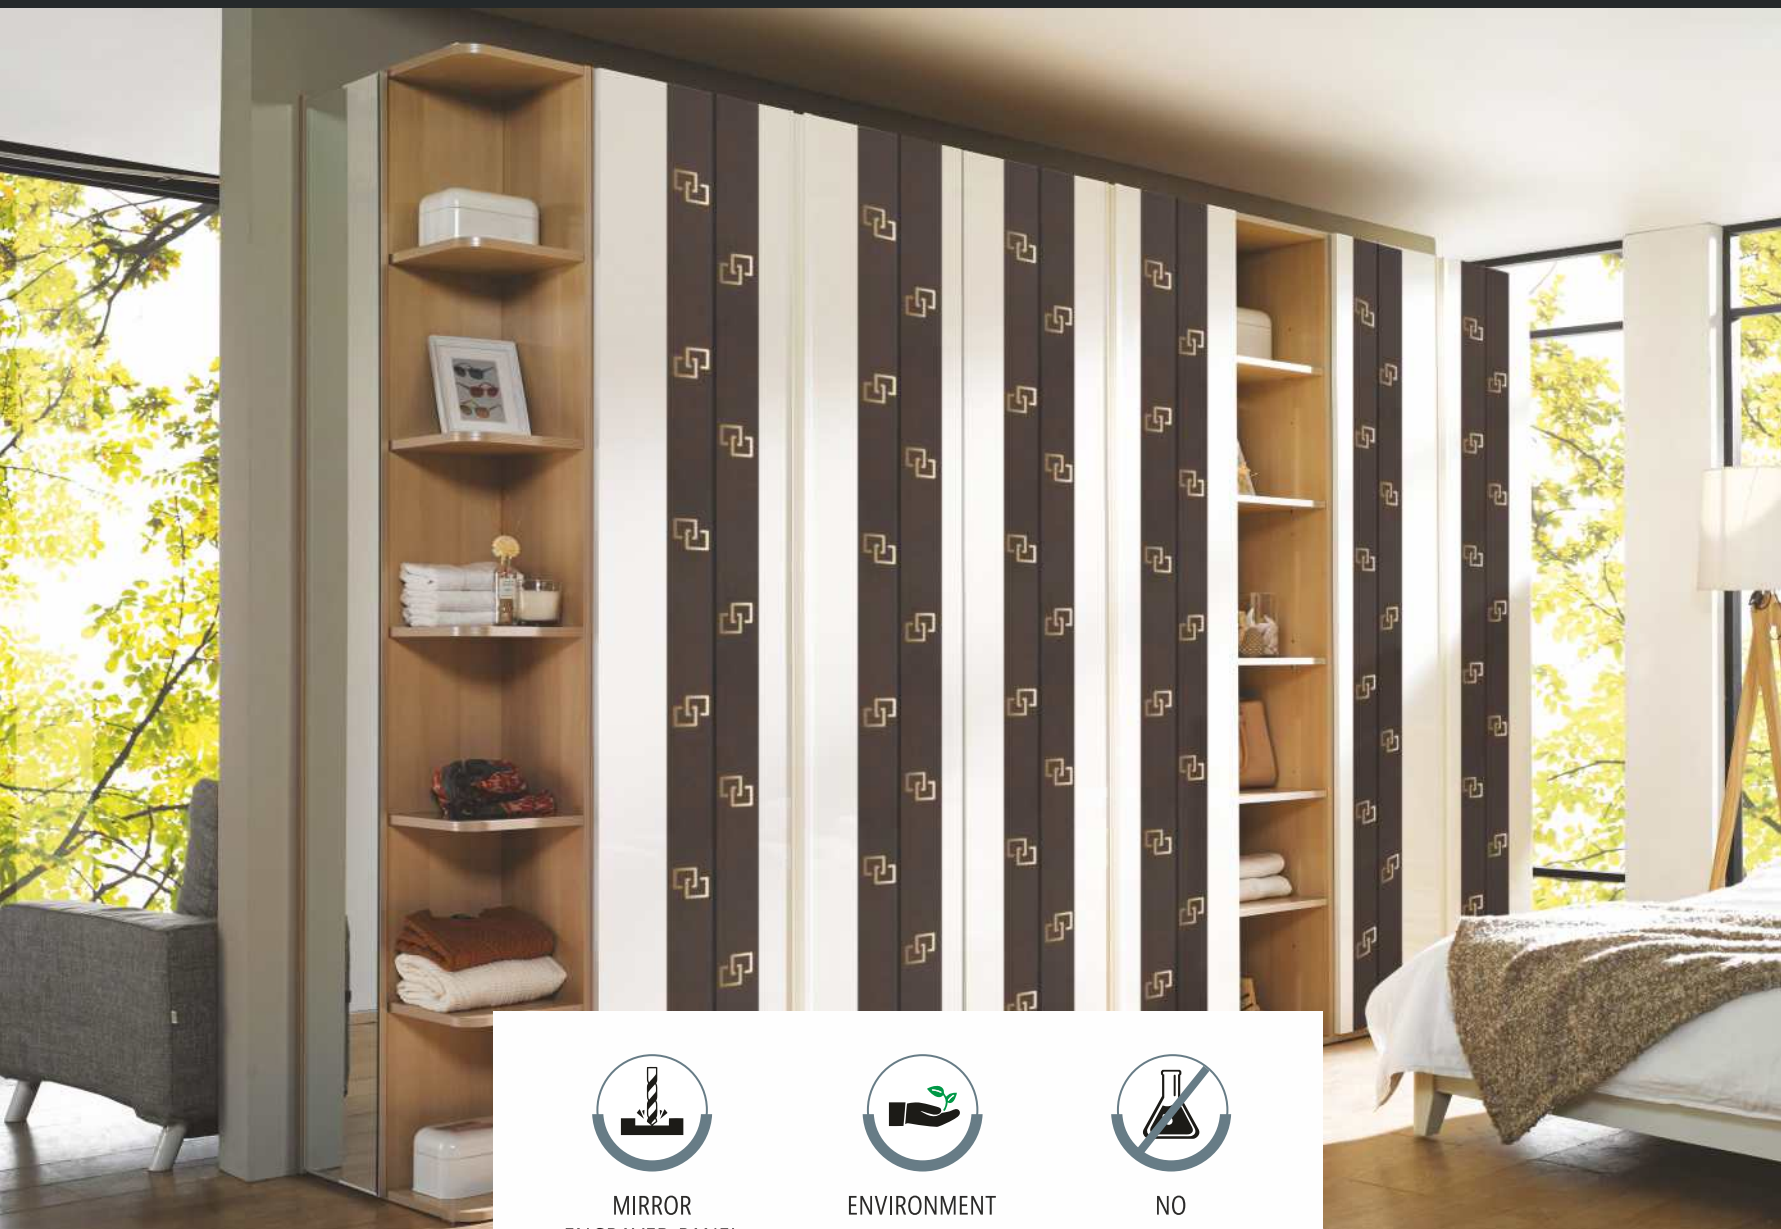

- MIRROR ENGRAVED PANEL
- ENVIRONMENT FRIENDLY
- NO FORMALDEHYDE
- 100% WATER RESISTANT
- TERMITE RESISTANT
- BORER FREE