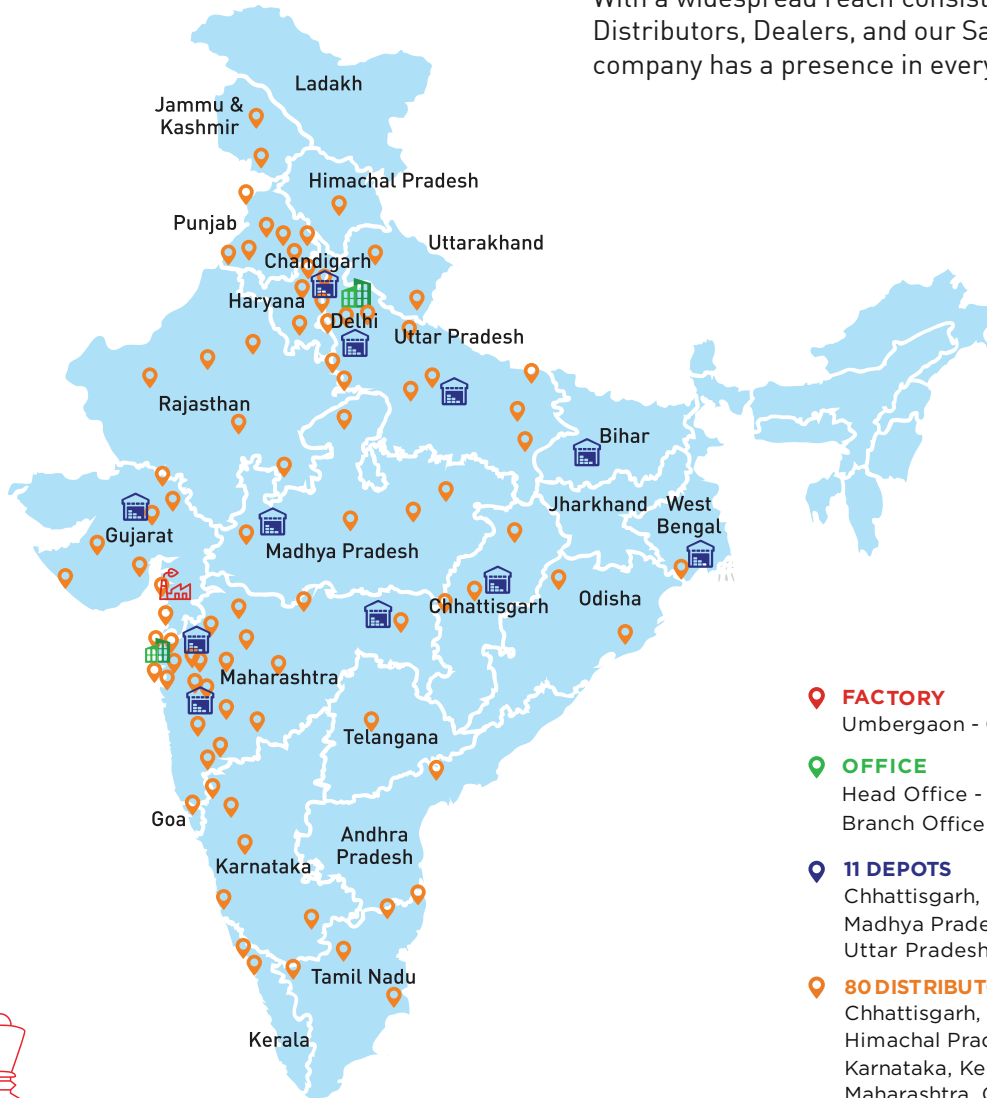

-  **FACTORY**
Umbergaon - Gujarat.
-  **OFFICE**
Head Office - Mumbai
Branch Office - Delhi
-  **11 DEPOTS**
Chhattisgarh, Delhi, Gujarat, West Bengal, Madhya Pradesh, Maharashtra, Uttar Pradesh, Punjab, Bihar.
-  **80 DISTRIBUTORS**
Chhattisgarh, Delhi, Gujarat, Haryana, Himachal Pradesh, Jammu & Kashmir, Karnataka, Kerala, Madhya Pradesh, Maharashtra, Odisha, Punjab, Rajasthan, Tamil Nadu, Telangana & Andhra Pradesh,

GLOBAL REACH

After establishing a pan-India presence, the company started overseas operations in 2014. With its quality products and promising services, today it is a brand accepted and loved in USA, Brazil, South Africa, Uganda, Nigeria, Tanzania, Egypt, Oman, Qatar, Sri Lanka, and Nepal.