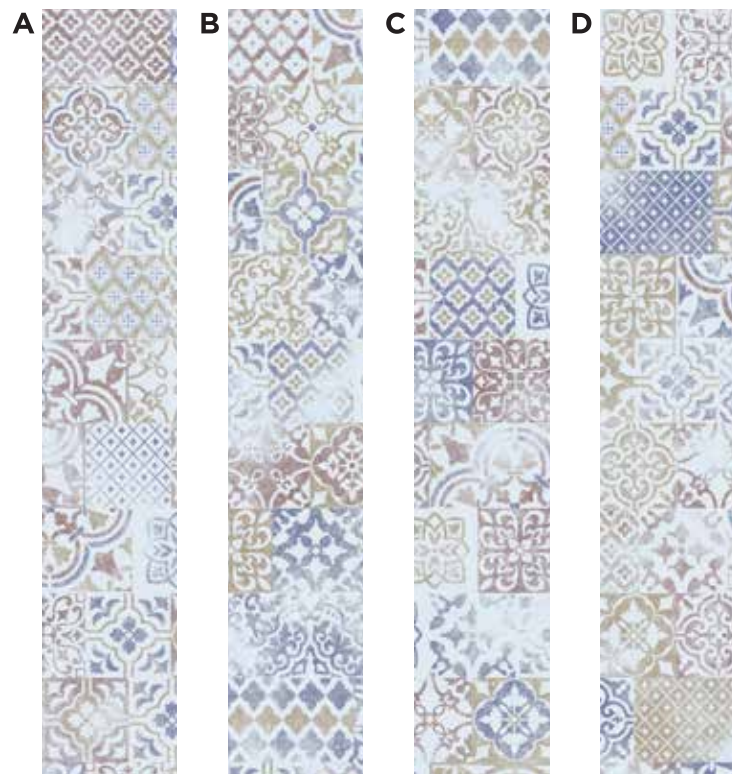

STONE

MOROCCAN COLLECTION

MOROCCAN CRIMSON | AC: HF001024

*Colors are indicative, Please refer actual products for exact color

[CLICK HERE](#)