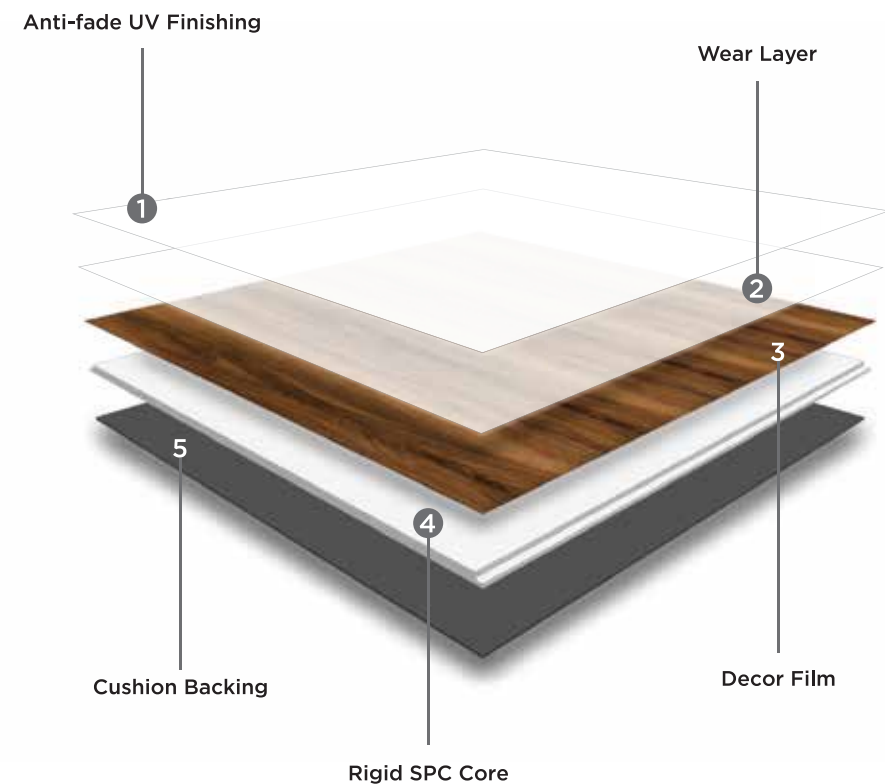

Structure

Click-N-Lock® Tiles combines the strength of stone with a multi layer design and a unique construction that offers durability and strength and also resists wear and tear to retain a luxurious look for years. Click-N-Lock® Tiles features include waterproofness, shatter, scratch and stain resistance.