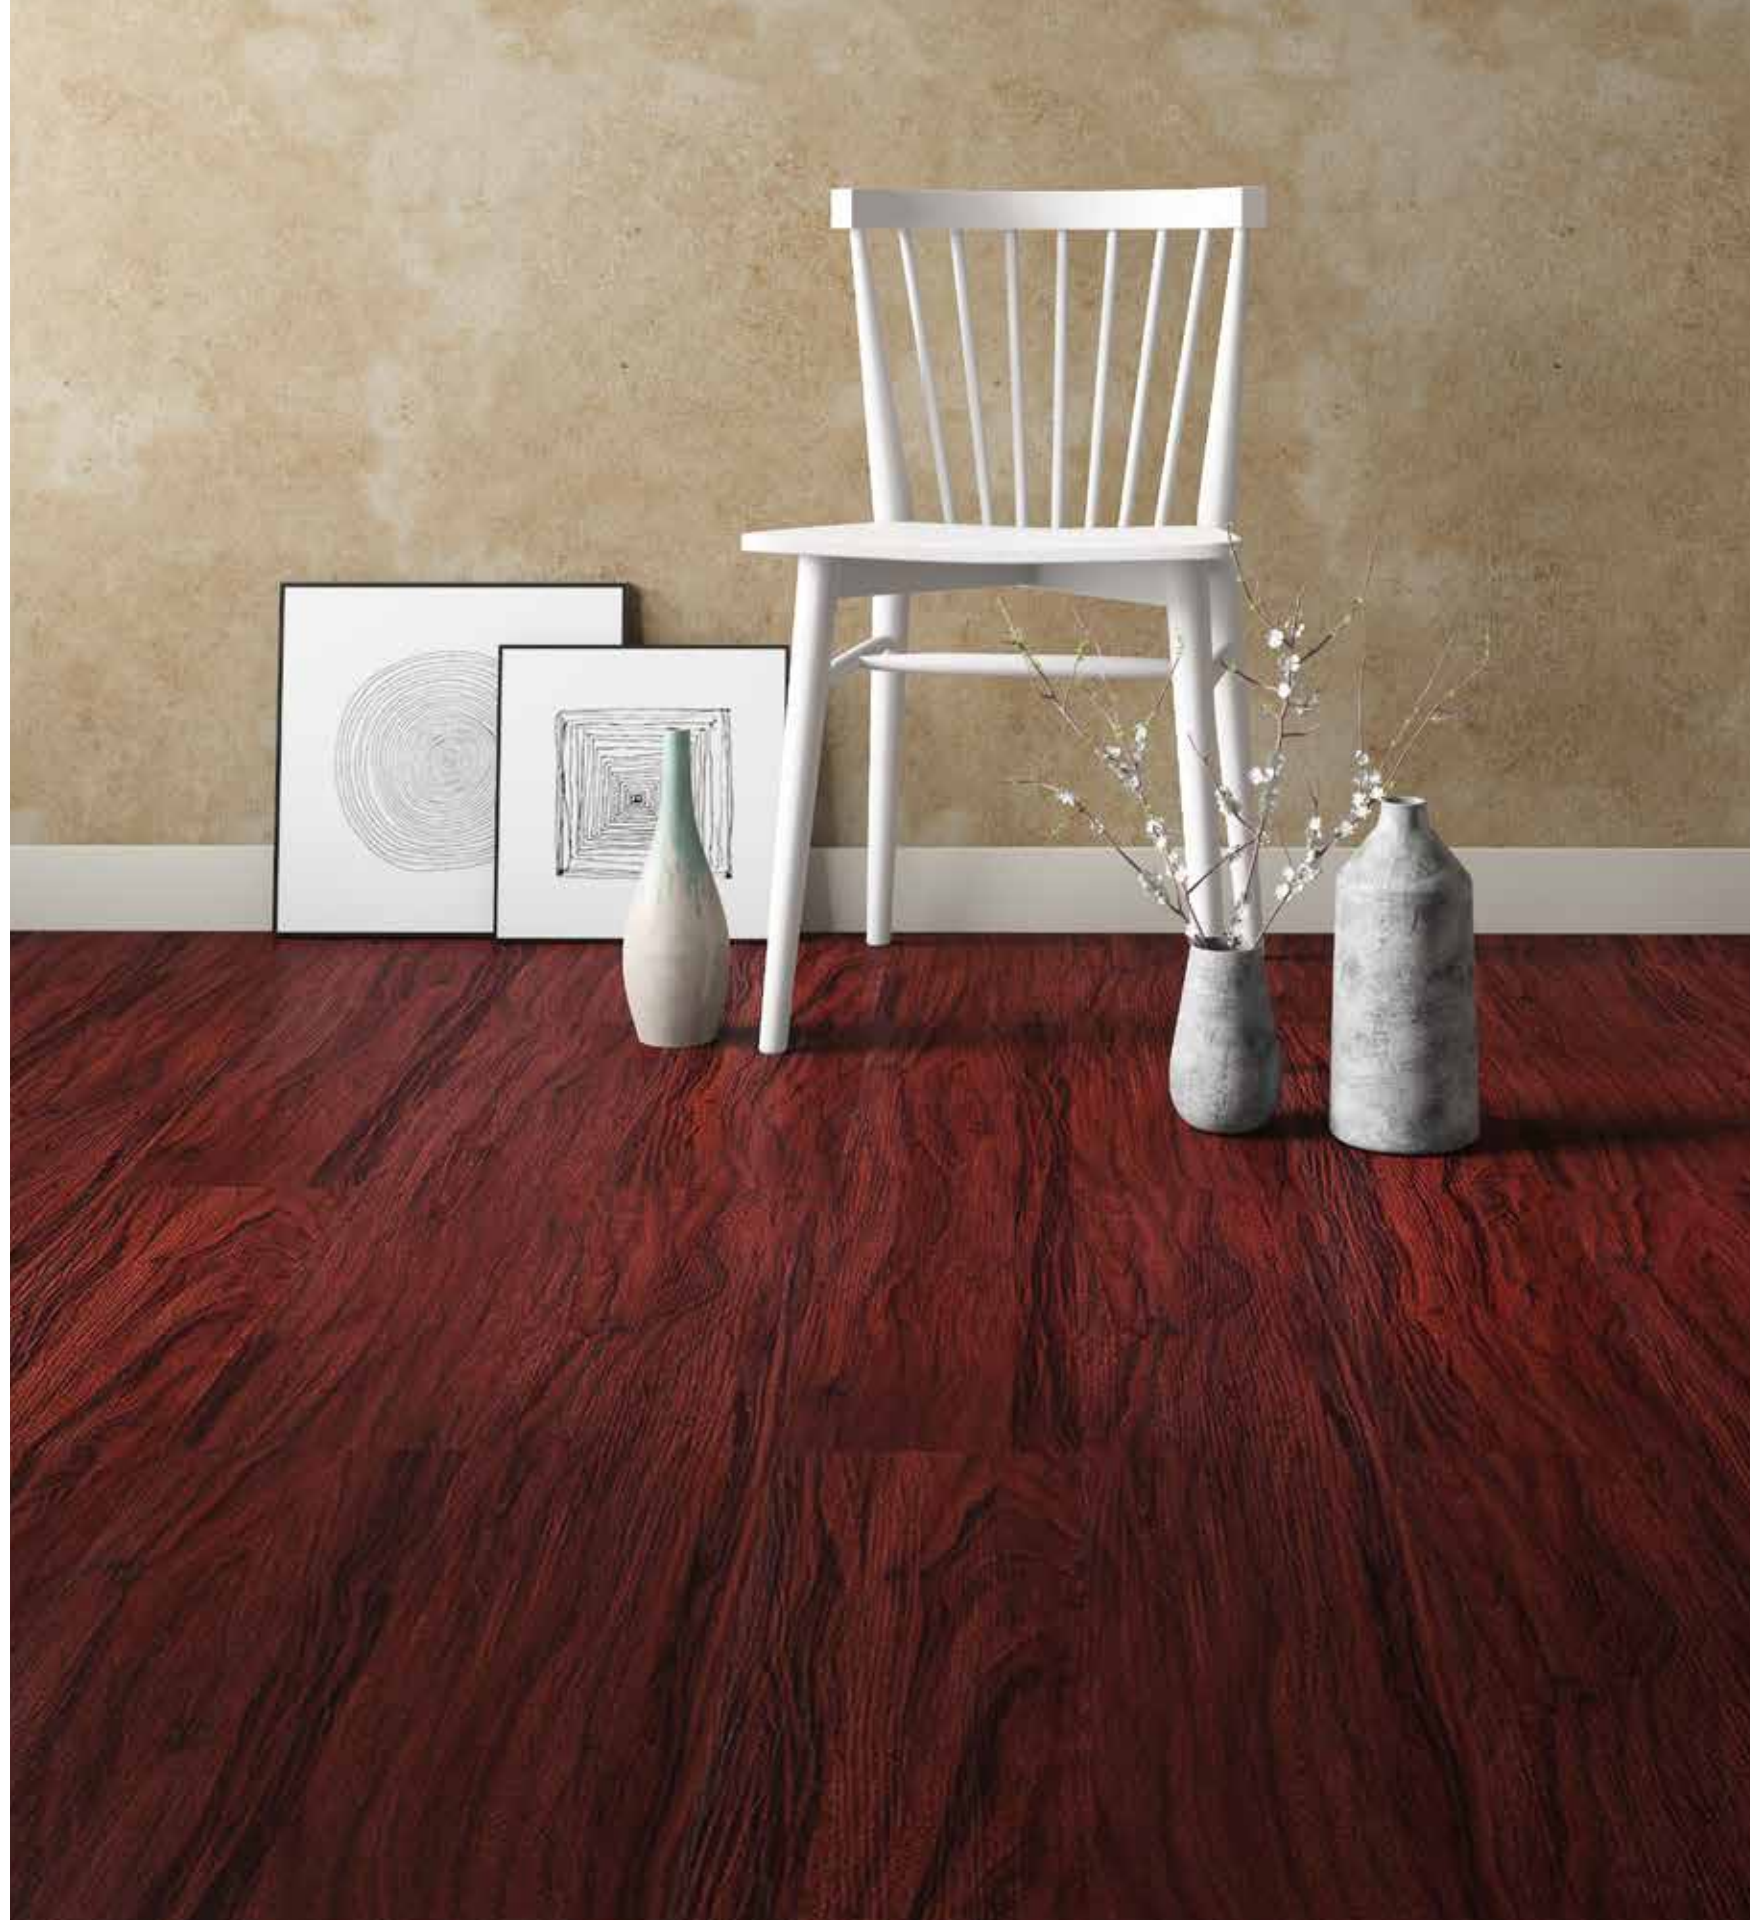

WOOD

ARISTO COLLECTION

CAROLINA CHERRY | HF000553

*Colors are indicative, Please refer actual products for exact color

[CLICK HERE](#)