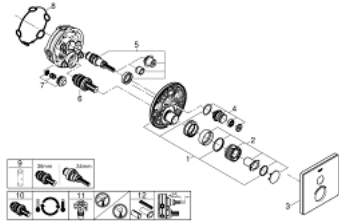

29 153 LS0 GROHTHERM SMARTCONTROL THERMOSTAT FOR CONCEALED INSTALLATION WITH ONE VALVE

PRODUCT DESCRIPTION

- set for final installation for
- GROHE Rapido SmartBox (35 600/35 604)
- metal wall escutcheon with GROHE FastFixation (covered escutcheon and shaft sealing, covered fixing), retroactively 6° adjustable
- GROHE Long-Life Shine finish
- GROHE SmartControl push for ON-OFF, turn for volume adjustment from EcoJoy to full flow
- exchangeable symbols
- GROHE TurboStat compact cartridge with wax thermoelement
- GROHE ProGrip with knurl structure
- GROHE SafeStop at 38°C
- GROHE SafeStop Plus optional temperature limiter at 43°C or 46°C included
- built-in non return valves and dirt strainers
- cover plate in moon white acrylic glass
- without roughing-in-set
- flow performance: outlet A (to external shut-off) = 34 l/min outlet B/C = 29 l/min

29 153 LS0 GROHTHERM SMARTCONTROL THERMOSTAT FOR CONCEALED INSTALLATION WITH ONE VALVE

29 153 LS0 GROHTHERM SMARTCONTROL THERMOSTAT FOR CONCEALED INSTALLATION WITH ONE VALVE

SPARE PARTS

- 1: Mounting plate (Order-nr. 48362000)
- 2: Temperature control handle (Order-nr. 49029000)
- 3: Escutcheon (Order-nr. 49038LS0)
- 4: Push button (Order-nr. 48361000)
- 5: Cartridge (Order-nr. 48359000)
- 5.1: Spindle (Order-nr. 49088000)
- 6: Thermostatic compact cartridge 3/4" (Order-nr. 49028000)
- 7: Non-return valve (Order-nr. 49085000)
- 8: Seal (Order-nr. 48360000)
- 9: Socket Spanner (Order-nr. 49059000)*
- 10: GROHE TurboStat cartridge 3/4" (Order-nr. 49003000)*
- 11: Service stops (Order-nr. 1405300M)*
- 12: Universal extension set single-lever mixers, 25 mm