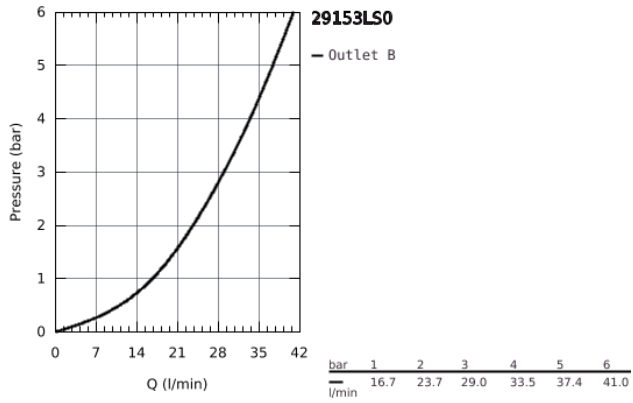

29 153 LS0 GROHTHERM SMARTCONTROL THERMOSTAT FOR CONCEALED INSTALLATION WITH ONE VALVE

PRODUCT DESCRIPTION

- set for final installation for
- GROHE Rapido SmartBox (35 600/35 604)
- metal wall escutcheon with GROHE FastFixation (covered escutcheon and shaft sealing, covered fixing), retroactively 6° adjustable
- GROHE Long-Life Shine finish
- GROHE SmartControl push for ON-OFF, turn for volume adjustment from EcoJoy to full flow
- exchangeable symbols
- GROHE TurboStat compact cartridge with wax thermoelement
- GROHE ProGrip with knurl structure
- GROHE SafeStop at 38°C
- GROHE SafeStop Plus optional temperature limiter at 43°C or 46°C included
- built-in non return valves and dirt strainers
- cover plate in moon white acrylic glass
- without roughing-in-set
- flow performance: outlet A (to external shut-off) = 34 l/min outlet B/C = 29 l/min

29 153 LS0 GROHTHERM SMARTCONTROL THERMOSTAT FOR CONCEALED INSTALLATION WITH ONE VALVE

29 153 LS0 GROHTHERM SMARTCONTROL THERMOSTAT FOR CONCEALED INSTALLATION WITH ONE VALVE

SPARE PARTS

- 1: Mounting plate (Order-nr. 48362000)
- 2: Temperature control handle (Order-nr. 49029000)
- 3: Escutcheon (Order-nr. 49038LS0)
- 4: Push button (Order-nr. 48361000)
- 5: Cartridge (Order-nr. 48359000)
- 5.1: Spindle (Order-nr. 49088000)
- 6: Thermostatic compact cartridge 3/4" (Order-nr. 49028000)
- 7: Non-return valve (Order-nr. 49085000)
- 8: Seal (Order-nr. 48360000)
- 9: Socket Spanner (Order-nr. 49059000)*
- 10: GROHE TurboStat cartridge 3/4" (Order-nr. 49003000)*
- 11: Service stops (Order-nr. 1405300M)*
- 12: Universal extension set single-lever mixers, 25 mm