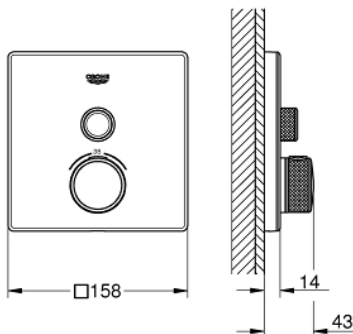

29 153 LS0 GROHTHERM SMARTCONTROL THERMOSTAT FOR CONCEALED INSTALLATION WITH ONE VALVE

PRODUCT DESCRIPTION

- set for final installation for
- GROHE Rapido SmartBox (35 600/35 604)
- metal wall escutcheon with GROHE FastFixation (covered escutcheon and shaft sealing, covered fixing), retroactively 6° adjustable
- GROHE Long-Life Shine finish
- GROHE SmartControl push for ON-OFF, turn for volume adjustment from EcoJoy to full flow
- exchangeable symbols
- GROHE TurboStat compact cartridge with wax thermoelement
- GROHE ProGrip with knurl structure
- GROHE SafeStop at 38°C
- GROHE SafeStop Plus optional temperature limiter at 43°C or 46°C included
- built-in non return valves and dirt strainers
- cover plate in moon white acrylic glass
- without roughing-in-set
- flow performance: outlet A (to external shut-off) = 34 l/min outlet B/C = 29 l/min

29 153 LS0 GROHTHERM SMARTCONTROL THERMOSTAT FOR CONCEALED INSTALLATION WITH ONE VALVE

29 153 LS0 GROHTHERM SMARTCONTROL THERMOSTAT FOR CONCEALED INSTALLATION WITH ONE VALVE

SPARE PARTS

- 1: Mounting plate (Order-nr. 48362000)
- 2: Temperature control handle (Order-nr. 49029000)
- 3: Escutcheon (Order-nr. 49038LS0)
- 4: Push button (Order-nr. 48361000)
- 5: Cartridge (Order-nr. 48359000)
- 5.1: Spindle (Order-nr. 49088000)
- 6: Thermostatic compact cartridge 3/4" (Order-nr. 49028000)
- 7: Non-return valve (Order-nr. 49085000)
- 8: Seal (Order-nr. 48360000)
- 9: Socket Spanner (Order-nr. 49059000)*
- 10: GROHE TurboStat cartridge 3/4" (Order-nr. 49003000)*
- 11: Service stops (Order-nr. 1405300M)*
- 12: Universal extension set single-lever mixers, 25 mm