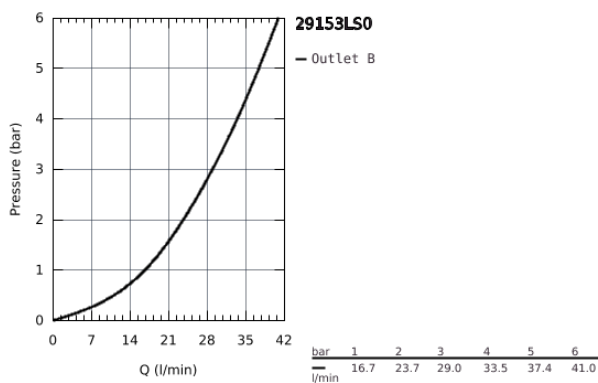

29 153 LS0 GROHTHERM SMARTCONTROL THERMOSTAT FOR CONCEALED INSTALLATION WITH ONE VALVE

PRODUCT DESCRIPTION

- set for final installation for
- GROHE Rapido SmartBox (35 600/35 604)
- metal wall escutcheon with GROHE FastFixation (covered escutcheon and shaft sealing, covered fixing), retroactively 6° adjustable
- GROHE Long-Life Shine finish
- GROHE SmartControl push for ON-OFF, turn for volume adjustment from EcoJoy to full flow
- exchangeable symbols
- GROHE TurboStat compact cartridge with wax thermoelement
- GROHE ProGrip with knurl structure
- GROHE SafeStop at 38°C
- GROHE SafeStop Plus optional temperature limiter at 43°C or 46°C included
- built-in non return valves and dirt strainers
- cover plate in moon white acrylic glass
- without roughing-in-set
- flow performance: outlet A (to external shut-off) = 34 l/min outlet B/C = 29 l/min

29 153 LS0 GROHTHERM SMARTCONTROL THERMOSTAT FOR CONCEALED INSTALLATION WITH ONE VALVE

29 153 LS0 GROHTHERM SMARTCONTROL THERMOSTAT FOR CONCEALED INSTALLATION WITH ONE VALVE

SPARE PARTS

- 1: Mounting plate (Order-nr. 48362000)
- 2: Temperature control handle (Order-nr. 49029000)
- 3: Escutcheon (Order-nr. 49038LS0)
- 4: Push button (Order-nr. 48361000)
- 5: Cartridge (Order-nr. 48359000)
- 5.1: Spindle (Order-nr. 49088000)
- 6: Thermostatic compact cartridge 3/4" (Order-nr. 49028000)
- 7: Non-return valve (Order-nr. 49085000)
- 8: Seal (Order-nr. 48360000)
- 9: Socket Spanner (Order-nr. 49059000)*
- 10: GROHE TurboStat cartridge 3/4" (Order-nr. 49003000)*
- 11: Service stops (Order-nr. 1405300M)*
- 12: Universal extension set single-lever mixers, 25 mm