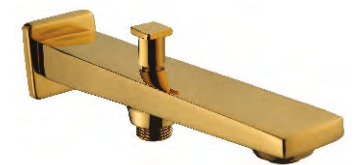

Cat. No.: F410010PGD
Bath Tub Spout With Tip-Ton ₹5,200/-

THE GLAMOUR COLLECTION