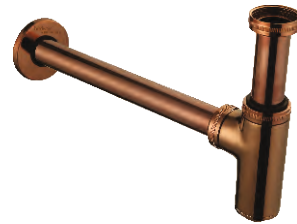

Cat. No.: F850004RGD
Bottle Trap 32mm ₹2,990/-

NEW