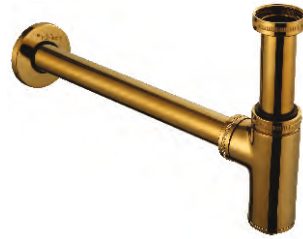

Cat. No.: F850004PGD
Bottle Trap 32mm ₹2,650/-

NEW