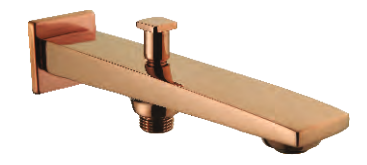

Cat. No.: F410010RGD
Bath Tub Spout With Tip-Ton

₹5,700/-