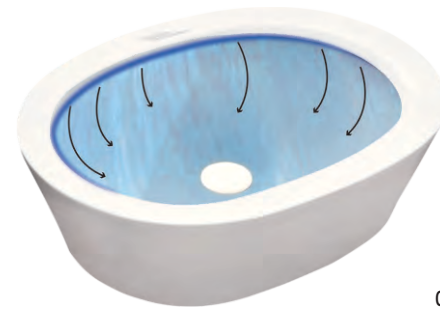

₹14,220/-

EASY CLEAN | *italian* collection

Cat. No.: 91215
Size: 59.5 x 45 x 16 cm

₹15,610/-

PRODUCT SHOWN: OVAL COUNTER TOP SELF RIMMING BASIN

OVAL

Cat. No.: 10017
Size: 56 x 41 cm

₹3,470/-