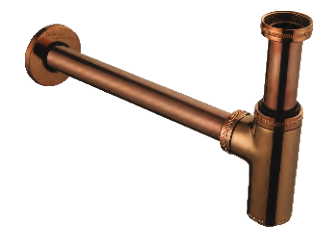

EDGE ROSE GOLD SERIES

Cat. No.: F410004RGD
Bib Cock With Wall Flange ₹4,550/-

Cat. No.: F410006RGD
Angular Stop Cock With Wall Flange ₹2,900/-

Cat. No.: F850004RGD
Bottle Trap 32mm ₹2,990/-

Cat. No.: F860063RGD
Flush Plate "Loop Neo" ₹4,250/-

AVIOR ROSE GOLD SERIES

Cat. No.: F520010RGD
Bath Tub Spout With Tip-Ton ₹5,300/-