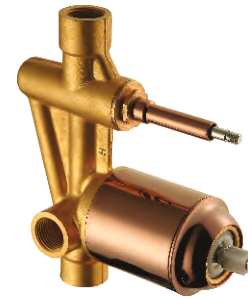

Cat. No.: F850091RGD
Divertor Hi-Flow Body With PVD Sleeve ₹4,800/-