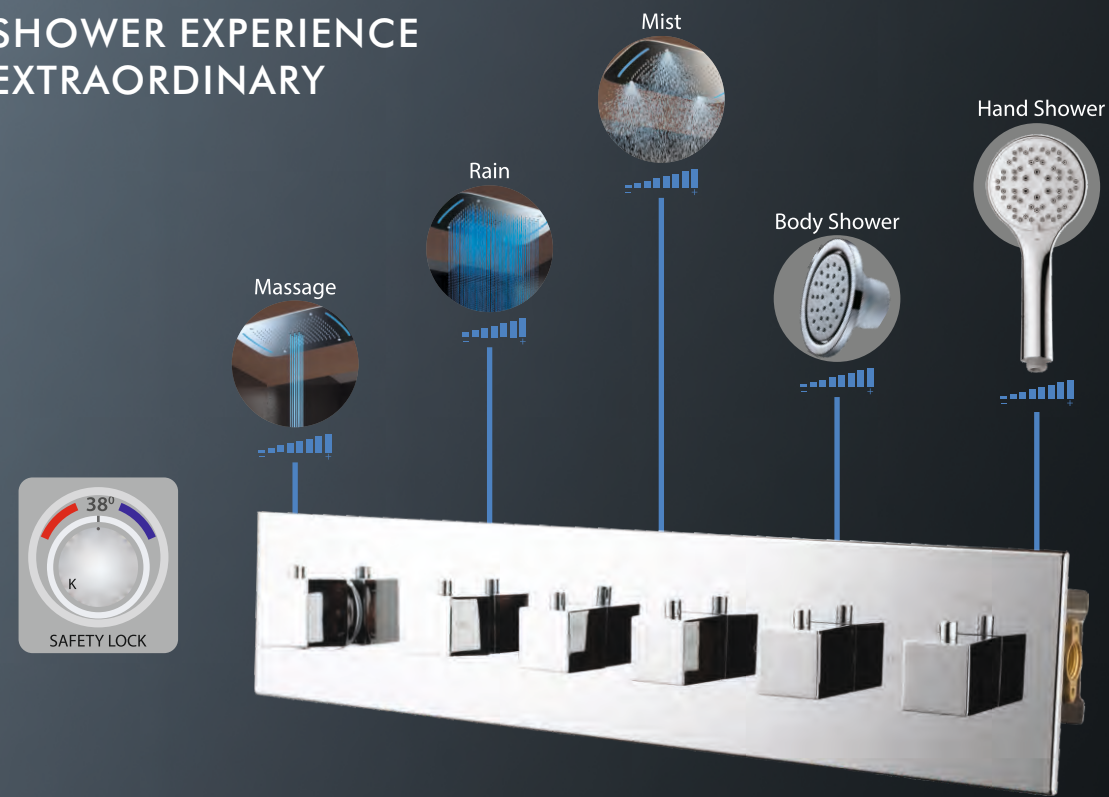

MAKE YOUR
SHOWER EXPERIENCE
EXTRAORDINARY

₹37,500/-

Cat. No.: F860014
Thermostatic Valve
5 Way Volume Control

₹39,990/-