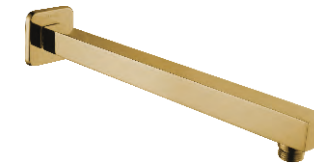

Cat. No.: F160151PGD - 380 mm
Cat. No.: F160164PGD - 450 mm
Shower Arm Square ₹3,850/-
₹4,500/-