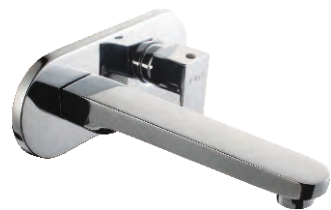

Cat. No.: F340010
Bath Spout with Tip Ton ₹2,500/-