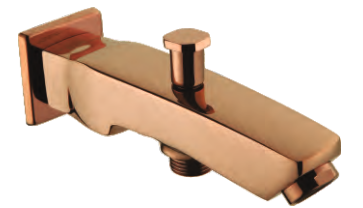

Cat. No.: F520010RGD
Bath Tub Spout With Tip-Ton ₹5,300/-