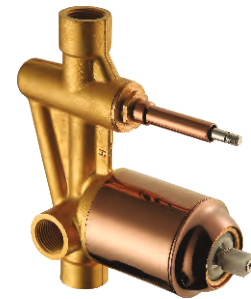

Cat. No.: F850091RGD
Divertor Hi-Flow Body With PVD Sleeve ₹4,800/-