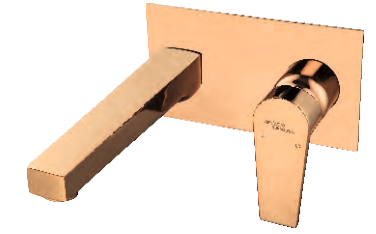

Cat. No.: F850004RGD
Bottle Trap 32mm ₹2,990/-

Cat. No.: F360017RGD
Exposed Part Kit of Single Lever Basin Mixer Wall-Mounted Consisting of Operating Lever, Wall Flange & Spout (Suitable For Item F850093) ₹6,600/-