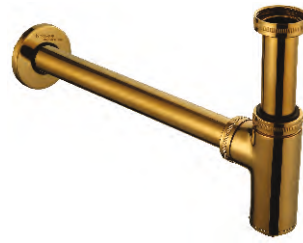

Cat. No.: F410004PGD
Bib Cock With Wall Flange ₹4,200/-

Cat. No.: F850004PGD
Bottle Trap 32mm ₹2,650/-