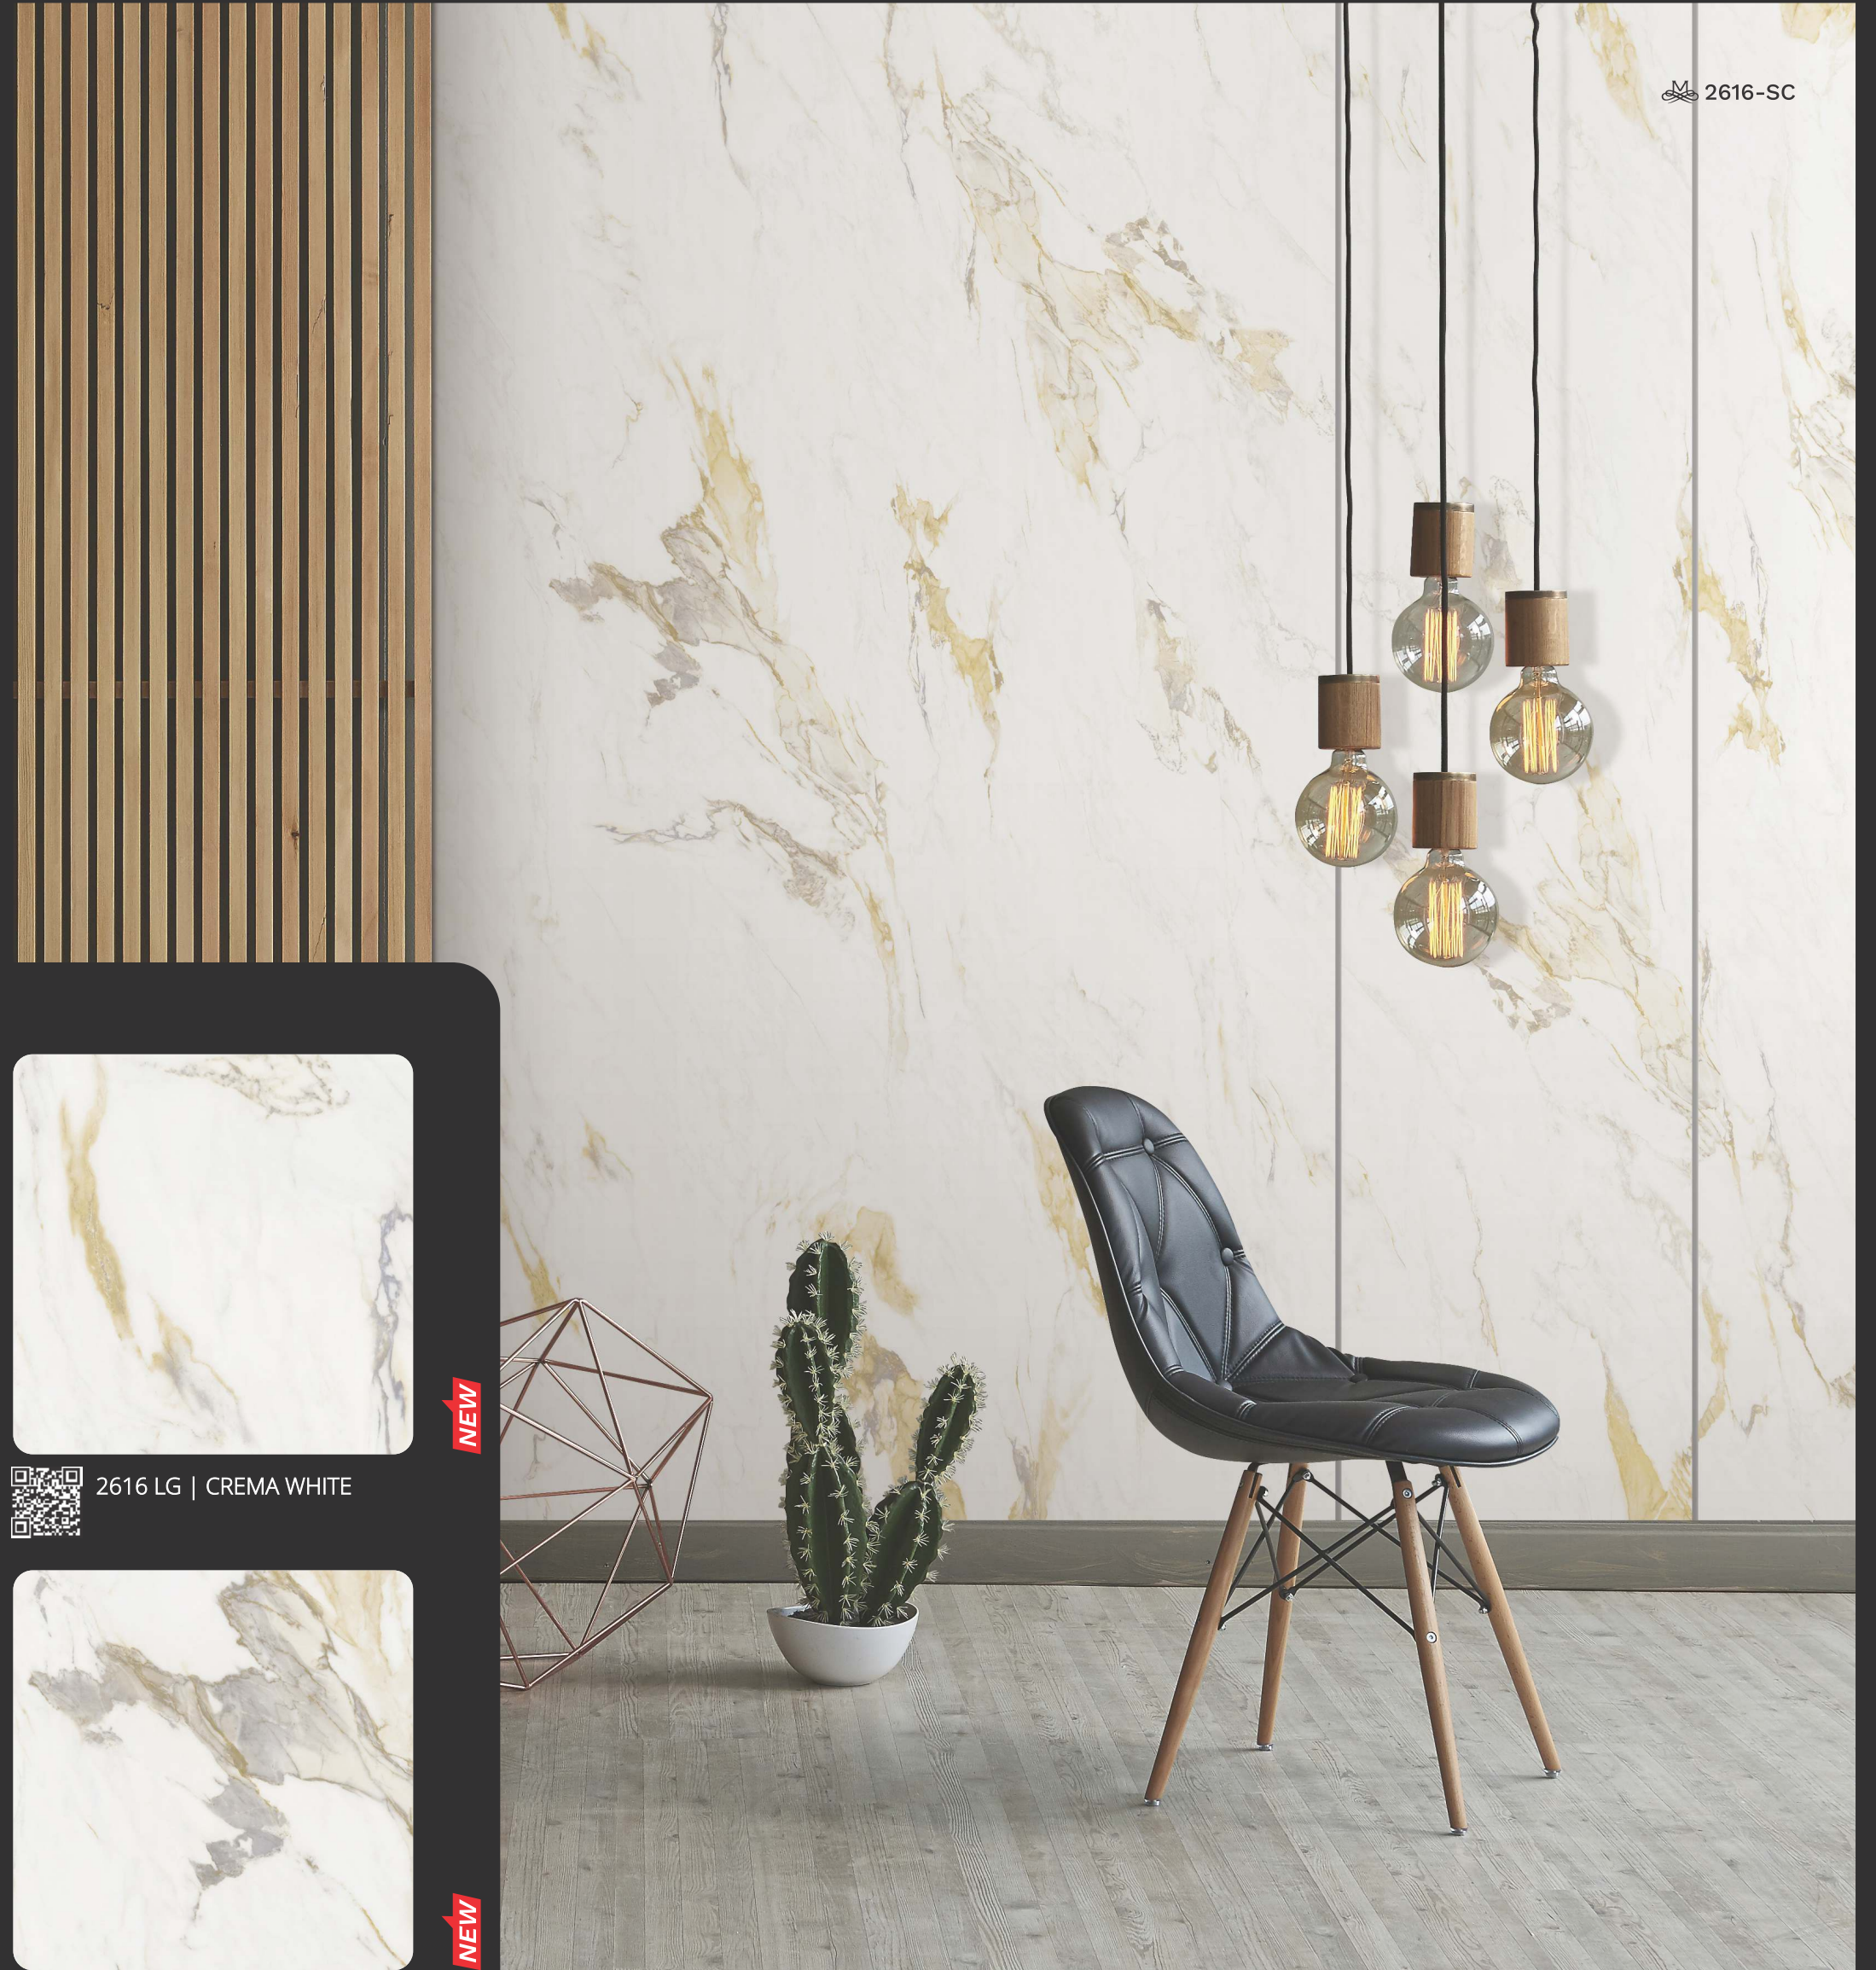

2616-SC

NEW

2616 SMT | CREMA WHITE

NEW