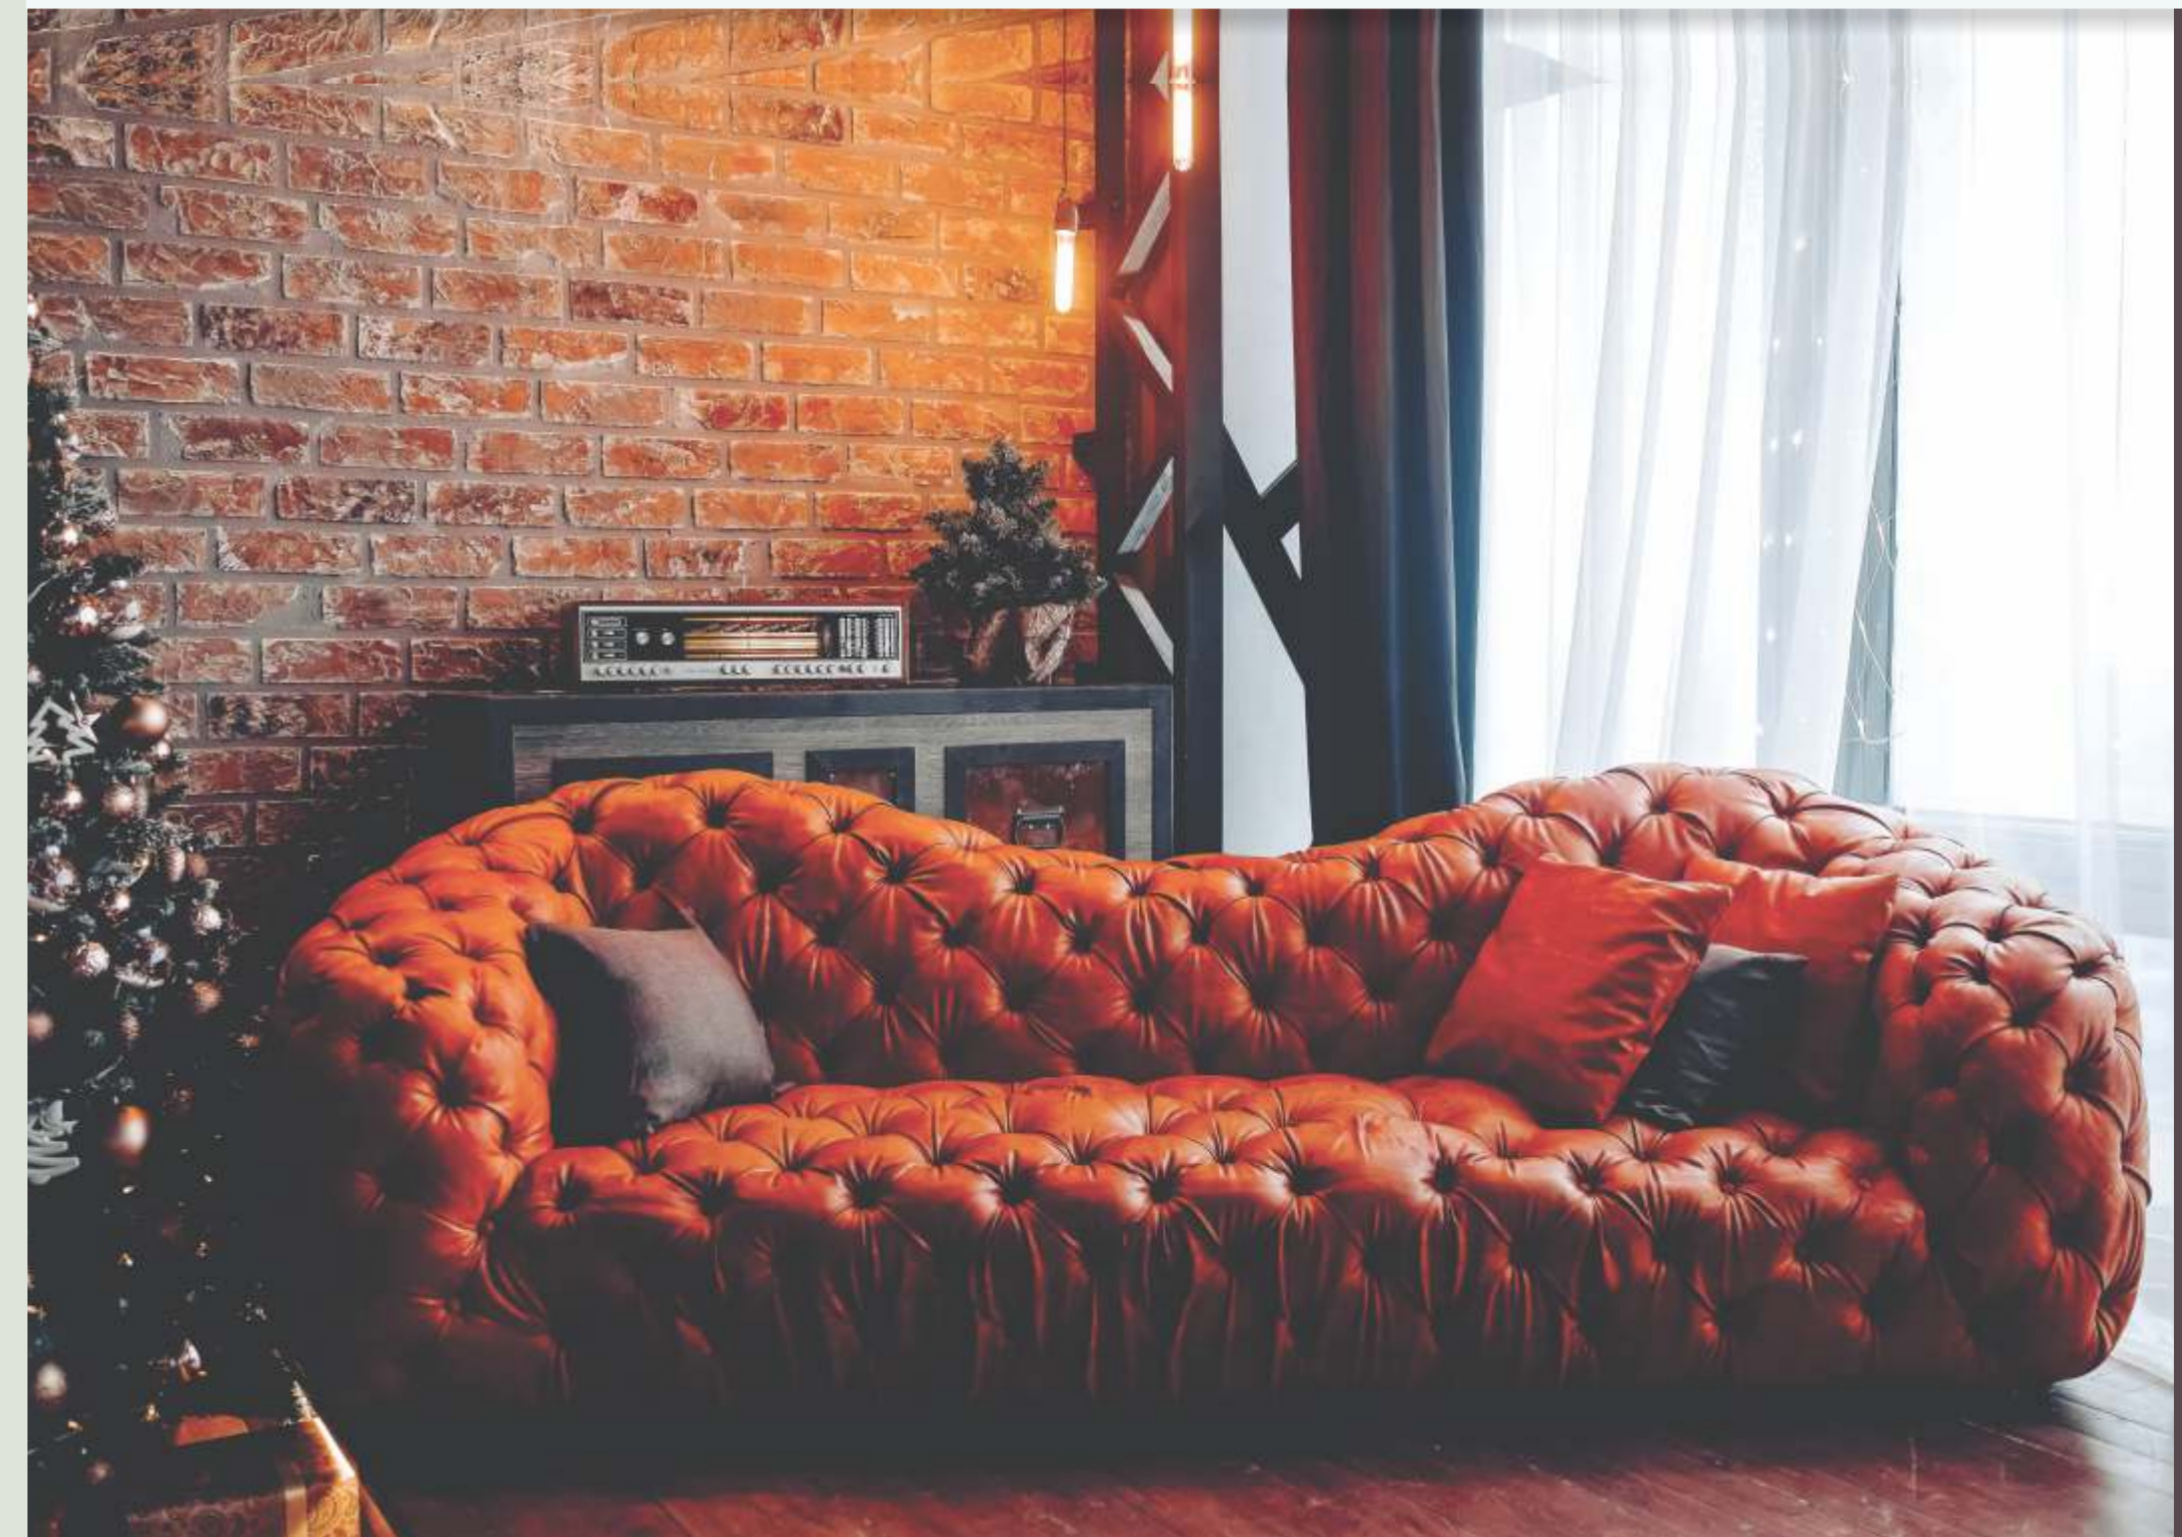

● **SPARKLE 31-34**

● **HIGH GLOSS**
STONE | WOOD GRAIN | SOLID COLORS | STONEX
35-38 | **43-52** | **53-54** | **55-58**
HORIZONTAL
39-42

SILVER | 3014 SP

RUST | 3013 SP

SPARKLES

MASTERING
ATTRACTIVE
COLLECTION