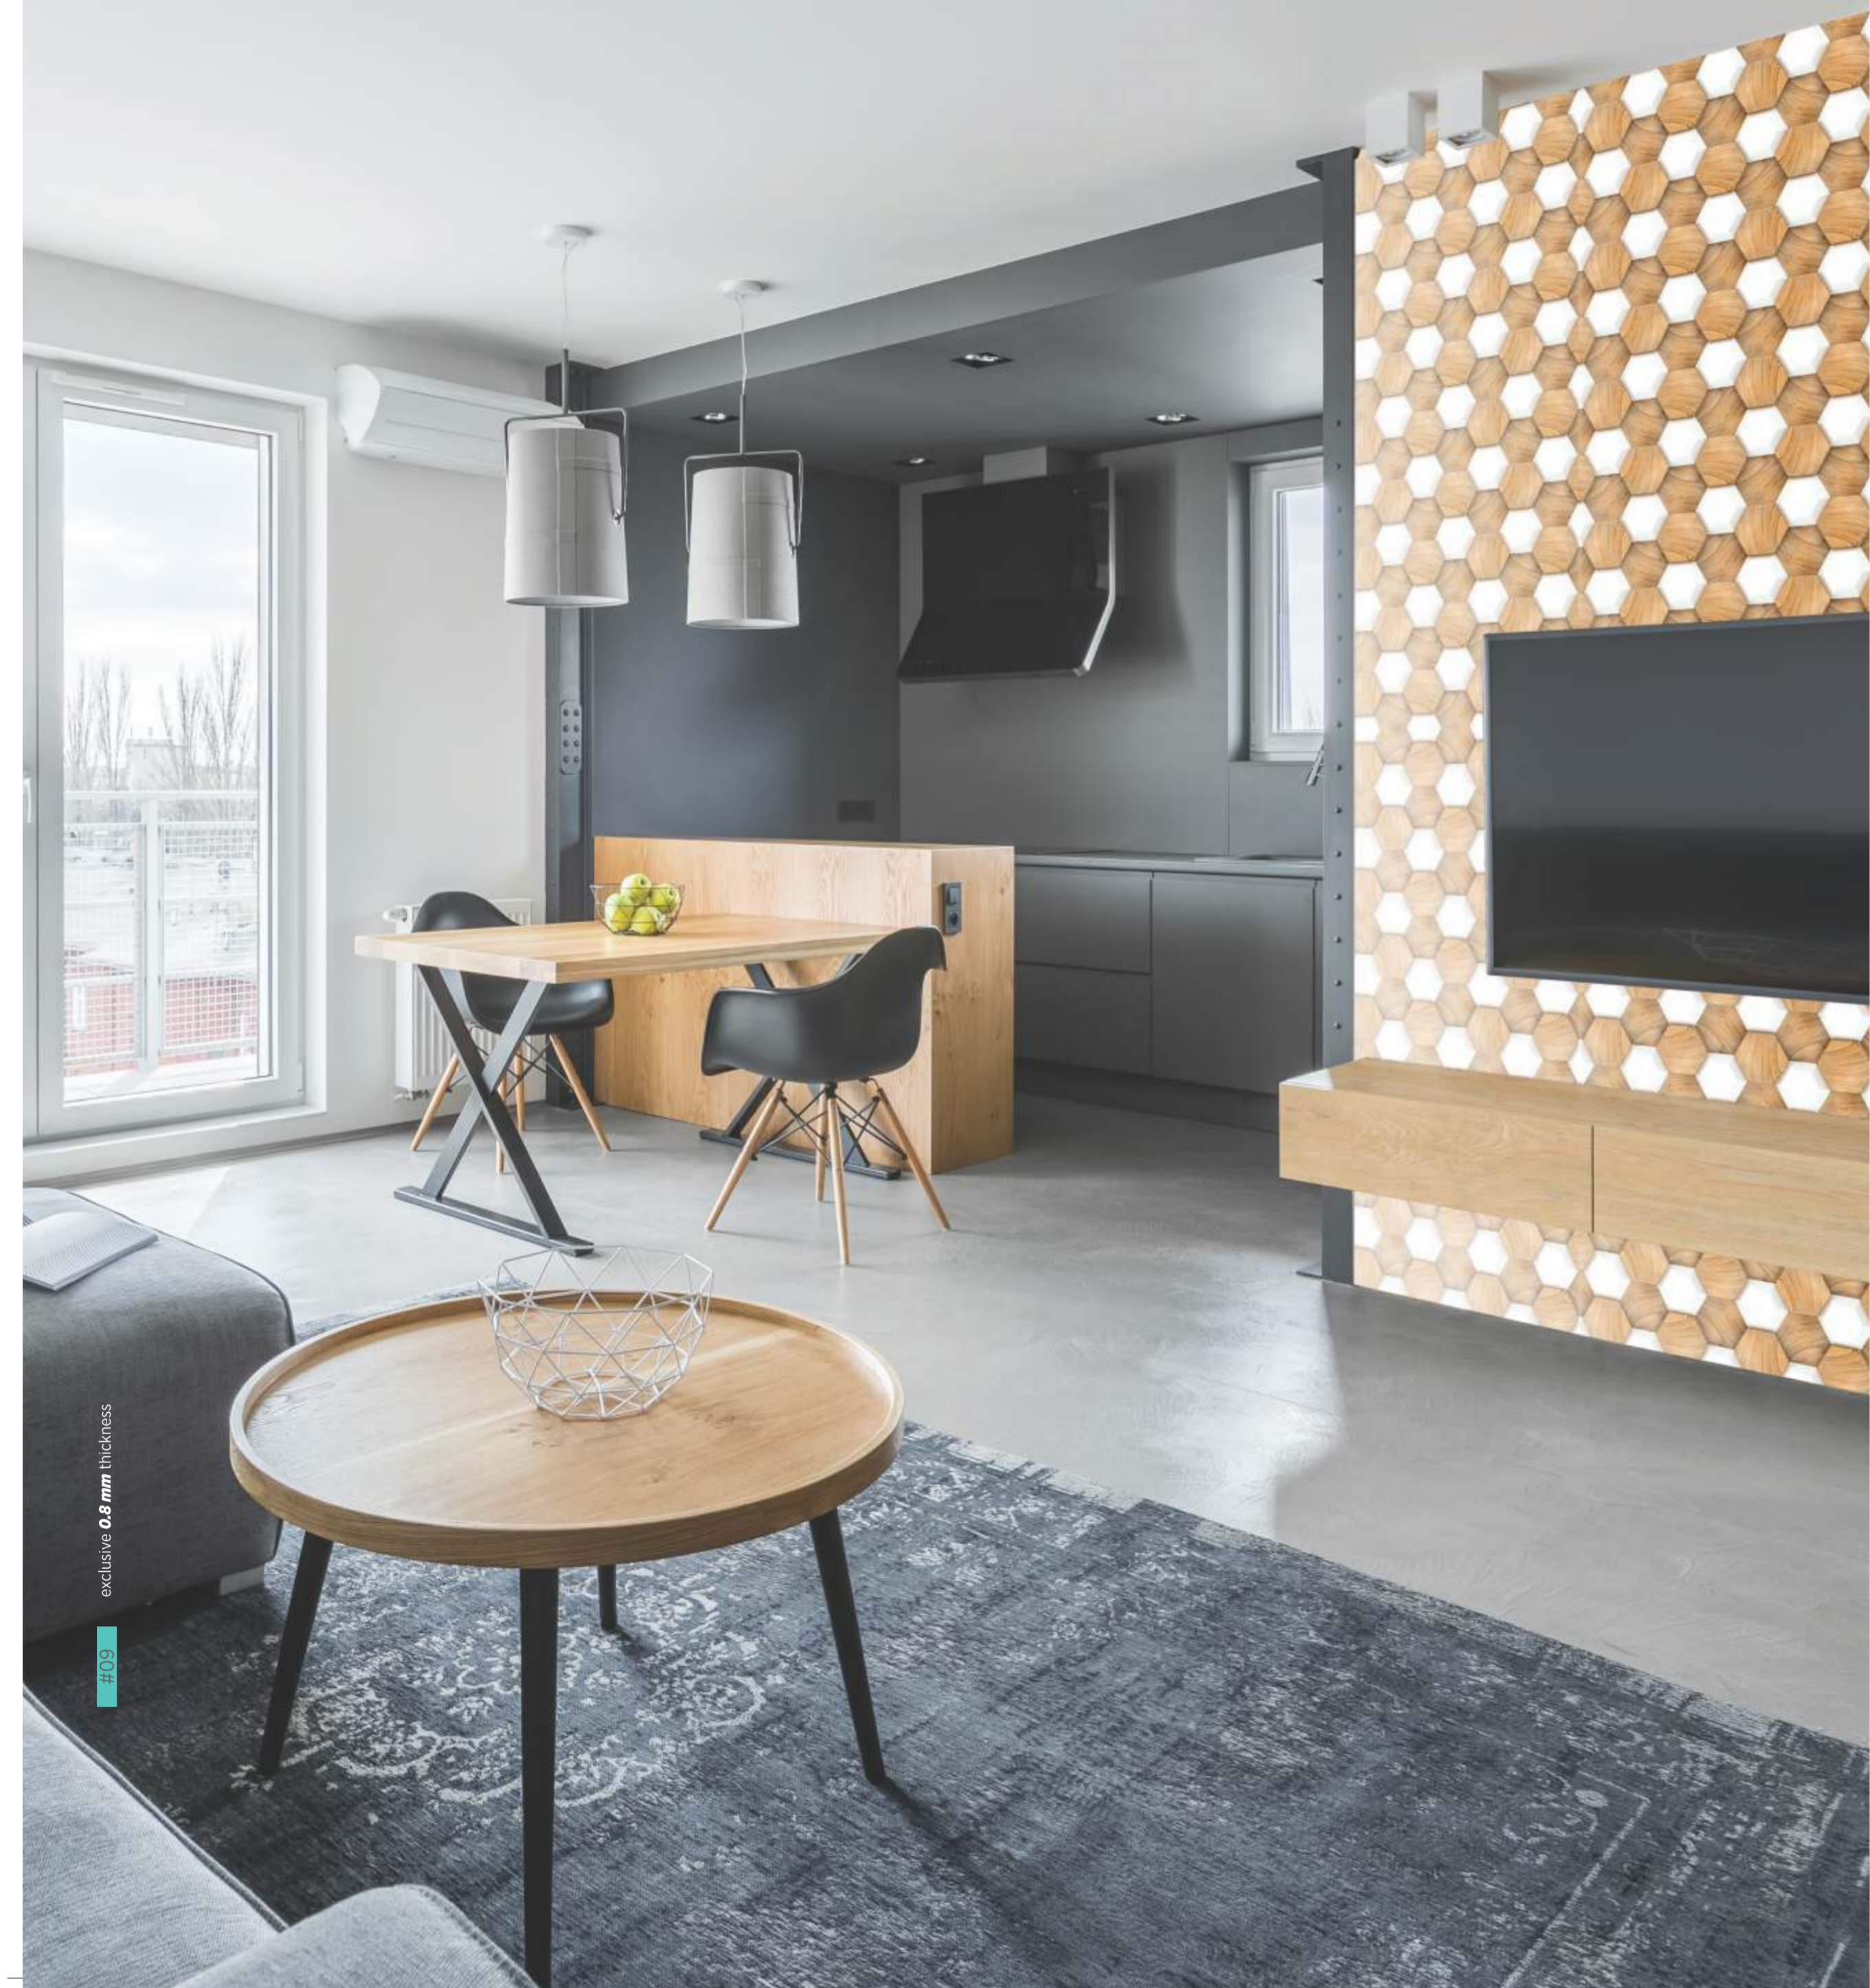

photorealistic **blocks**