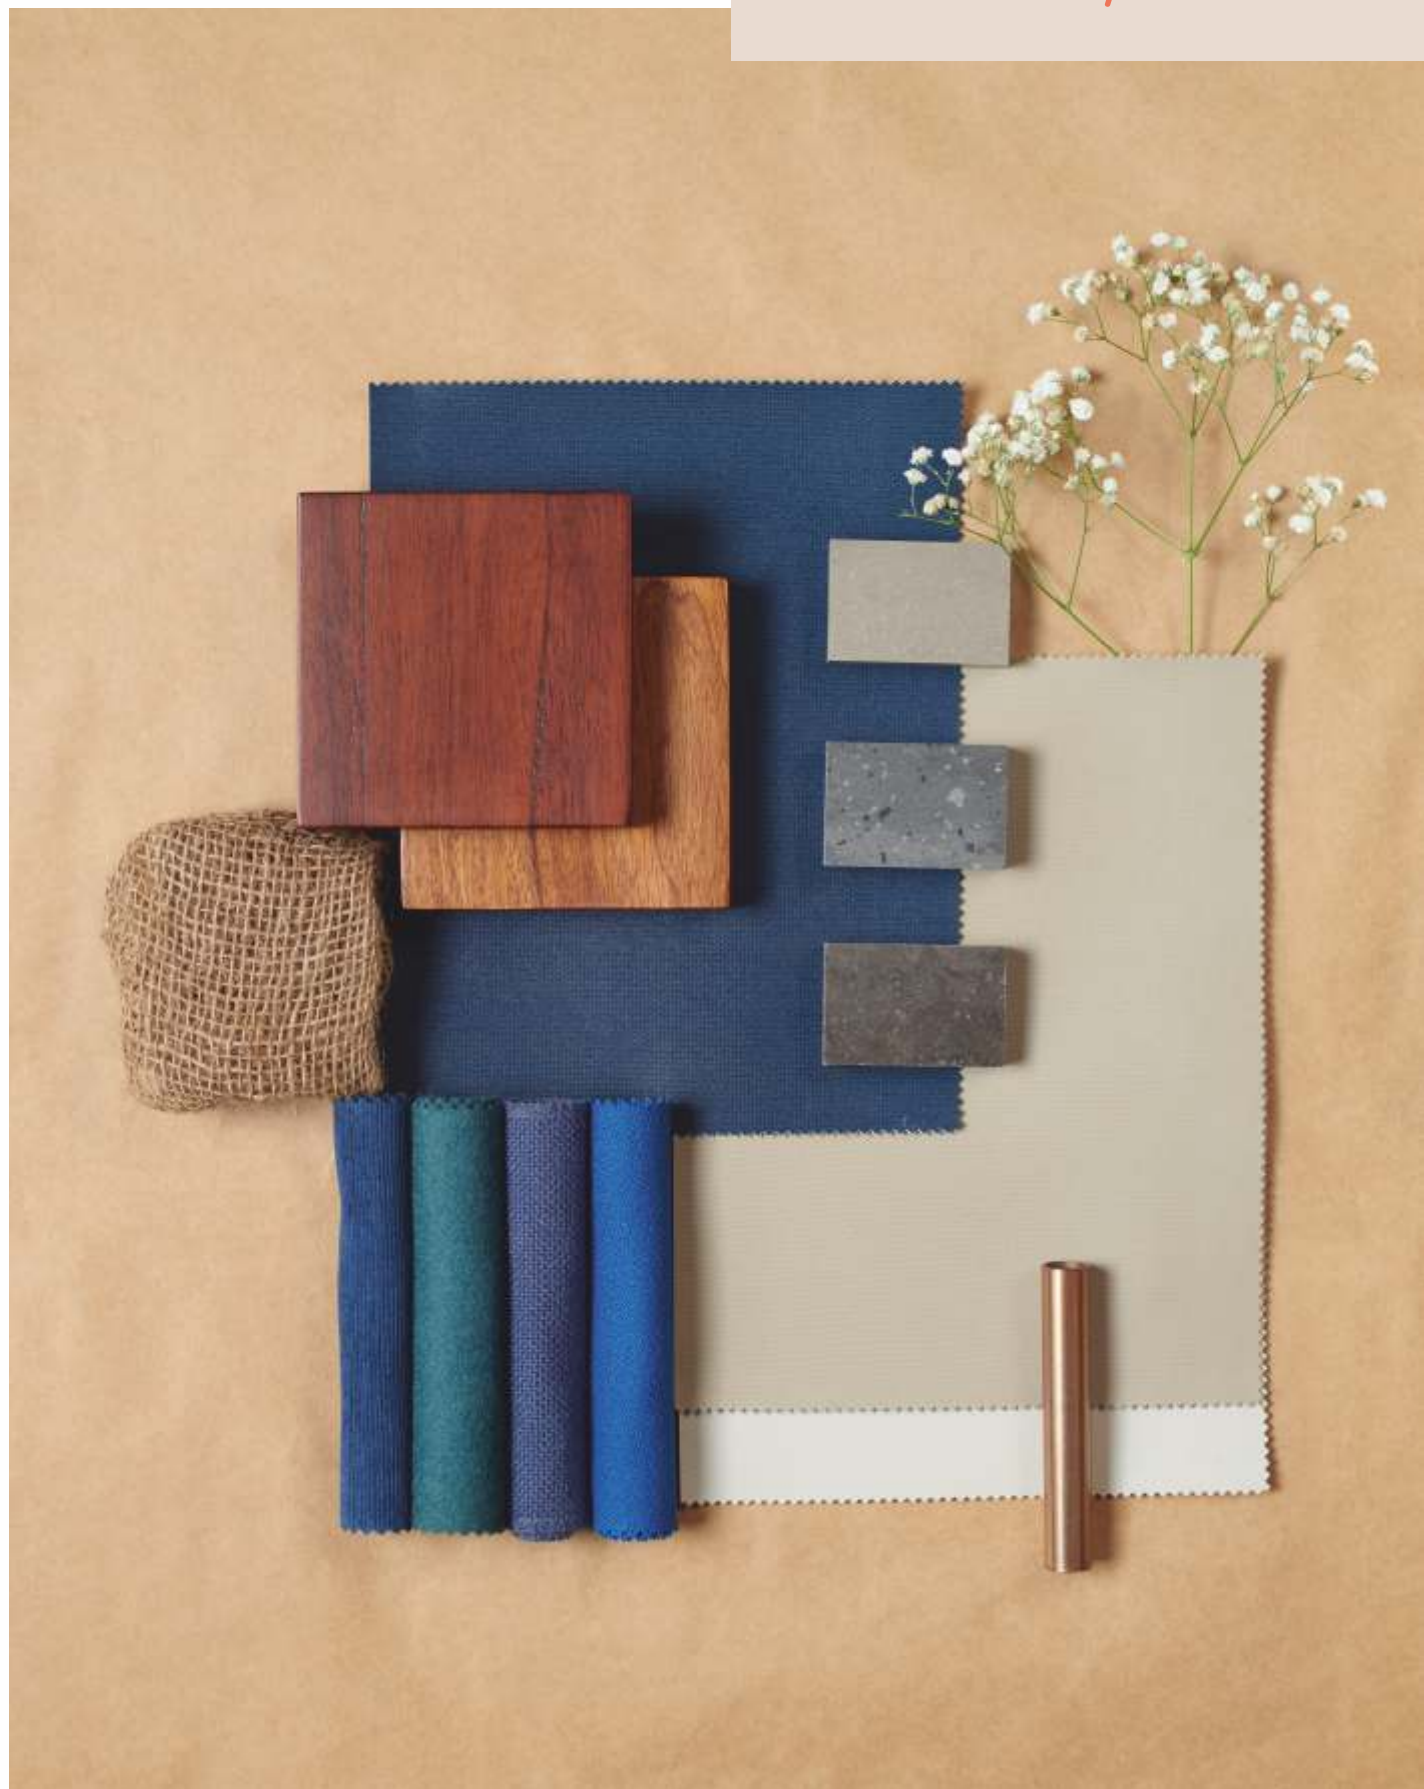

Charismatic
and Elegant